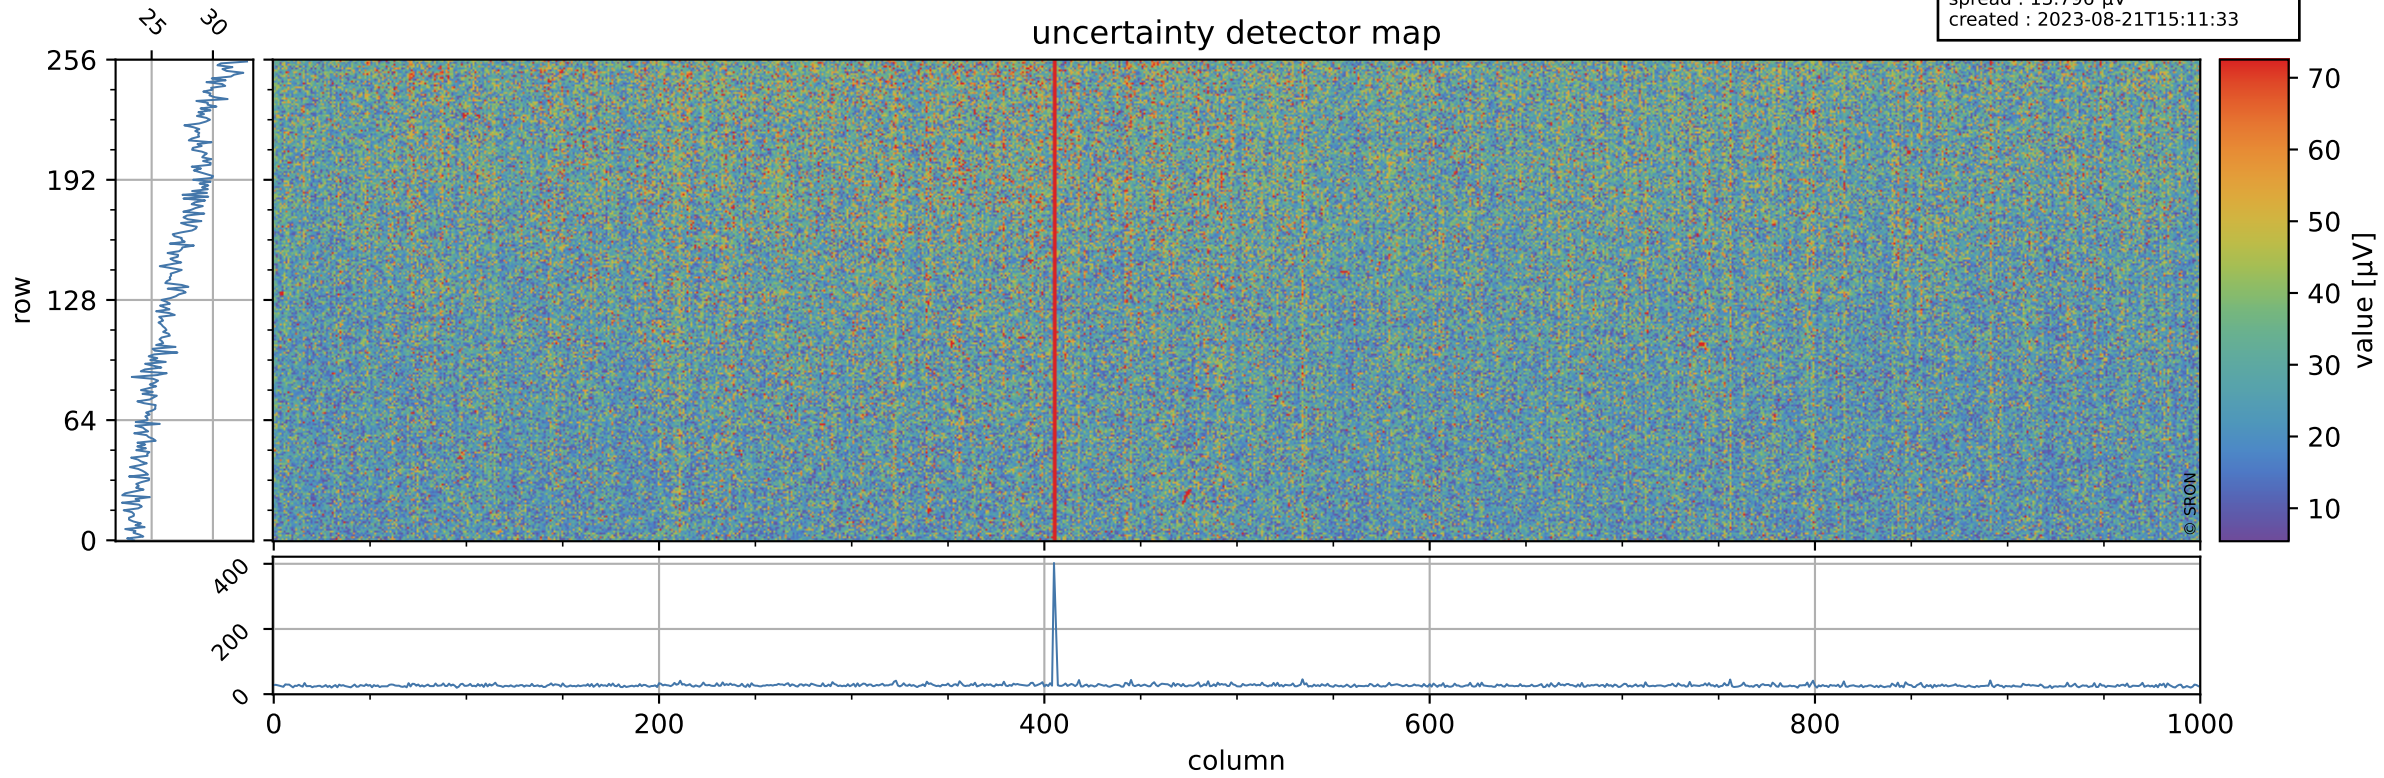

# Tropomi SWIR offset (official)

orbits : 20 in [22342, 22387]  
coverage : 2022-02-04 / 2022-02-07  
median : 0.52595 V  
spread : 0.035917 V  
created : 2023-08-21T15:11:33

## value detector map

# Tropomi SWIR offset (official)

orbits : 20 in [22342, 22387]  
coverage : 2022-02-04 / 2022-02-07  
median : 27.019  $\mu\text{V}$   
spread : 13.796  $\mu\text{V}$   
created : 2023-08-21T15:11:33

# Tropomi SWIR offset (official) ground-tracks of Sentinel-5P

orbits : 20 in [22342, 22387]  
coverage : 2022-02-04 / 2022-02-07  
created : 2023-08-21T15:11:34