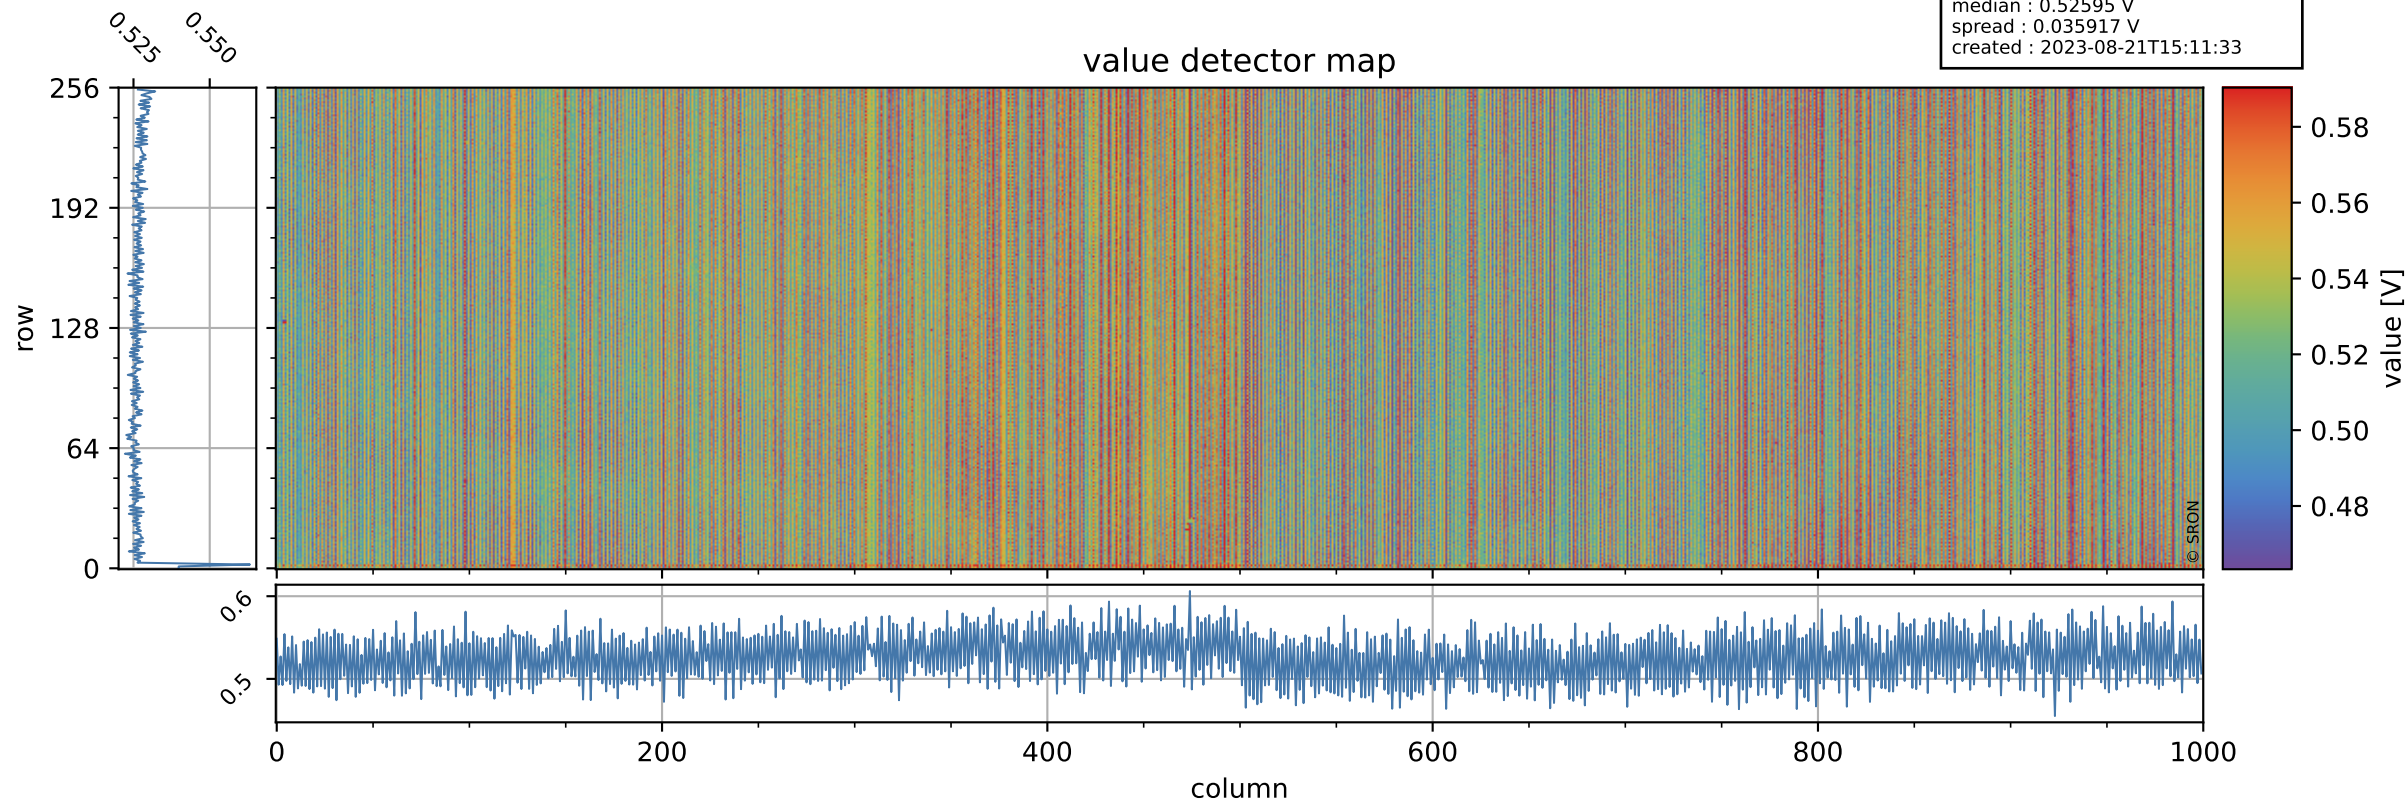

# Tropomi SWIR offset (official)

orbits : 20 in [22342, 22387]  
coverage : 2022-02-04 / 2022-02-07  
median : 0.52595 V  
spread : 0.035917 V  
created : 2023-08-21T15:11:33

## value detector map

# Tropomi SWIR offset (official)

orbits : 20 in [22342, 22387]  
coverage : 2022-02-04 / 2022-02-07  
median : 27.019  $\mu\text{V}$   
spread : 13.796  $\mu\text{V}$   
created : 2023-08-21T15:11:33

# Tropomi SWIR offset (official) ground-tracks of Sentinel-5P

orbits : 20 in [22342, 22387]  
coverage : 2022-02-04 / 2022-02-07  
created : 2023-08-21T15:11:34