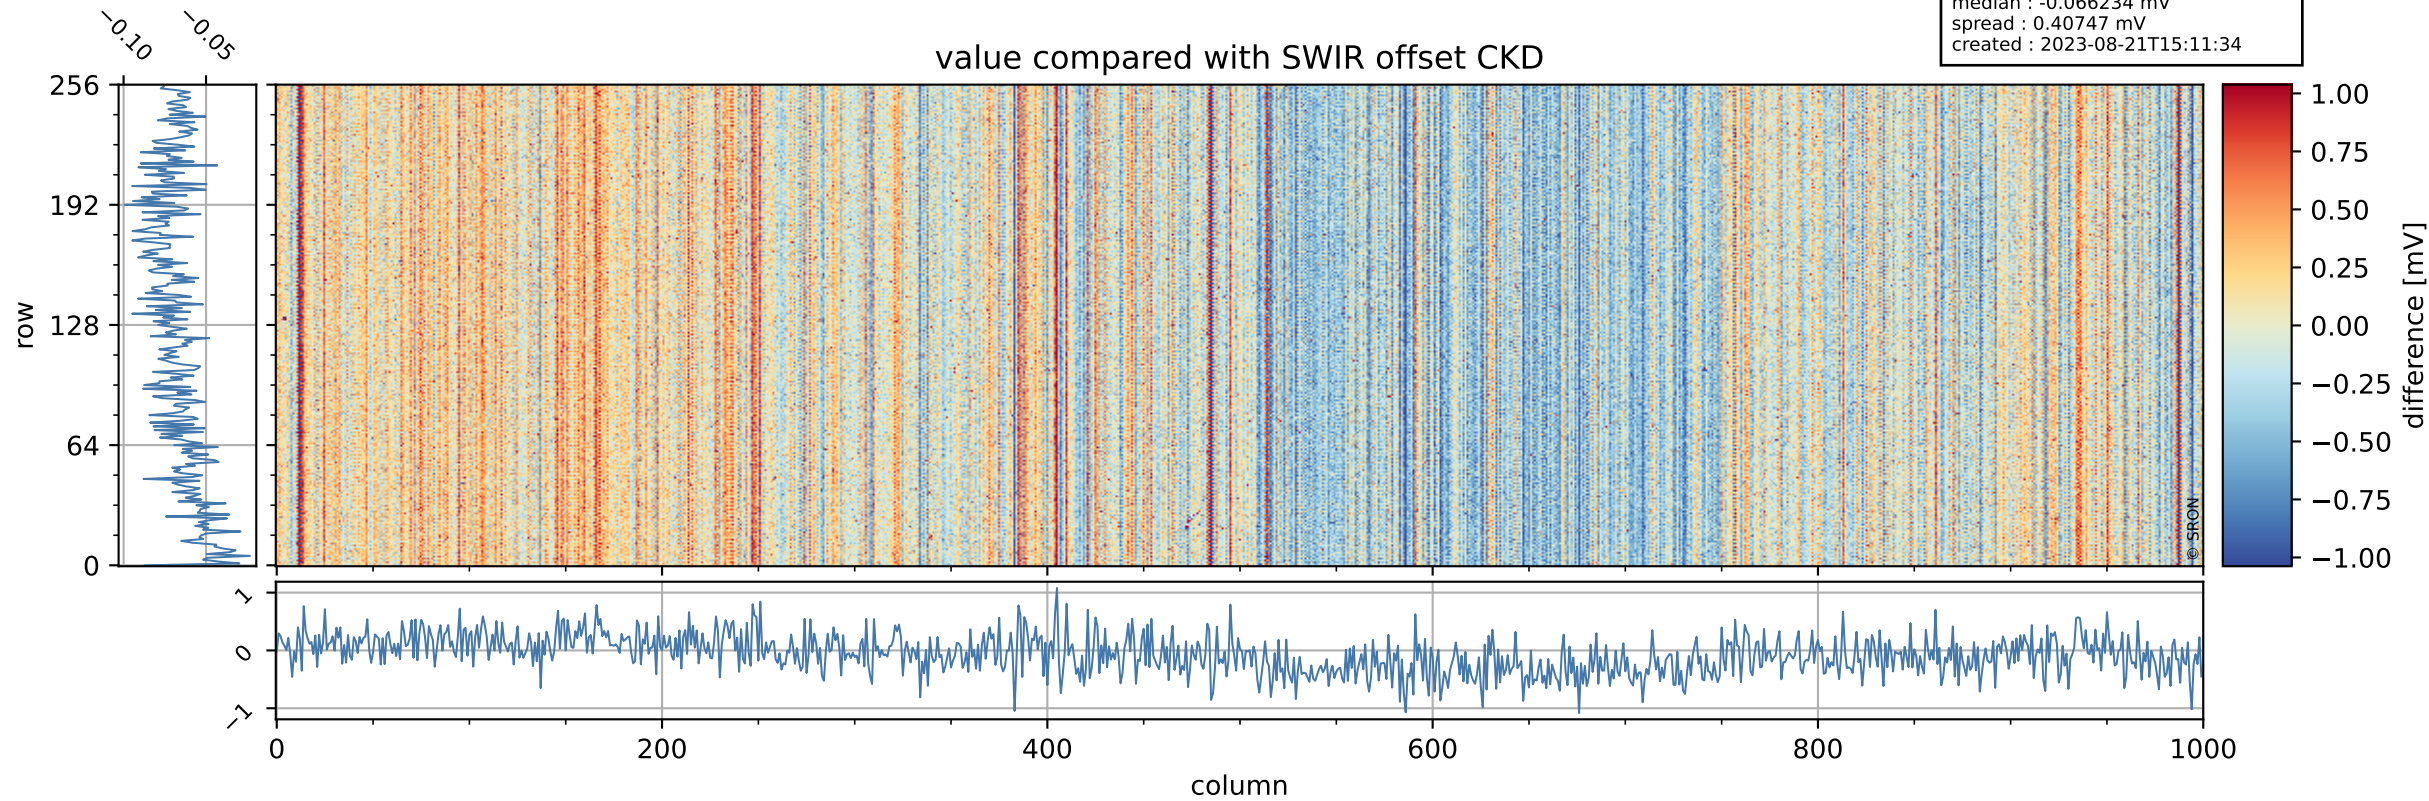

## value detector map

# Tropomi SWIR offset (official)

orbits : 20 in [22342, 22387]  
coverage : 2022-02-04 / 2022-02-07  
median : 27.019  $\mu\text{V}$   
spread : 13.796  $\mu\text{V}$   
created : 2023-08-21T15:11:33

# Tropomi SWIR offset (official)

orbits : 20 in [22342, 22387]  
coverage : 2022-02-04 / 2022-02-07  
median : -0.066234 mV  
spread : 0.40747 mV  
created : 2023-08-21T15:11:34

value compared with SWIR offset CKD

# Tropomi SWIR offset (official) ground-tracks of Sentinel-5P

orbits : 20 in [22342, 22387]  
coverage : 2022-02-04 / 2022-02-07  
created : 2023-08-21T15:11:34