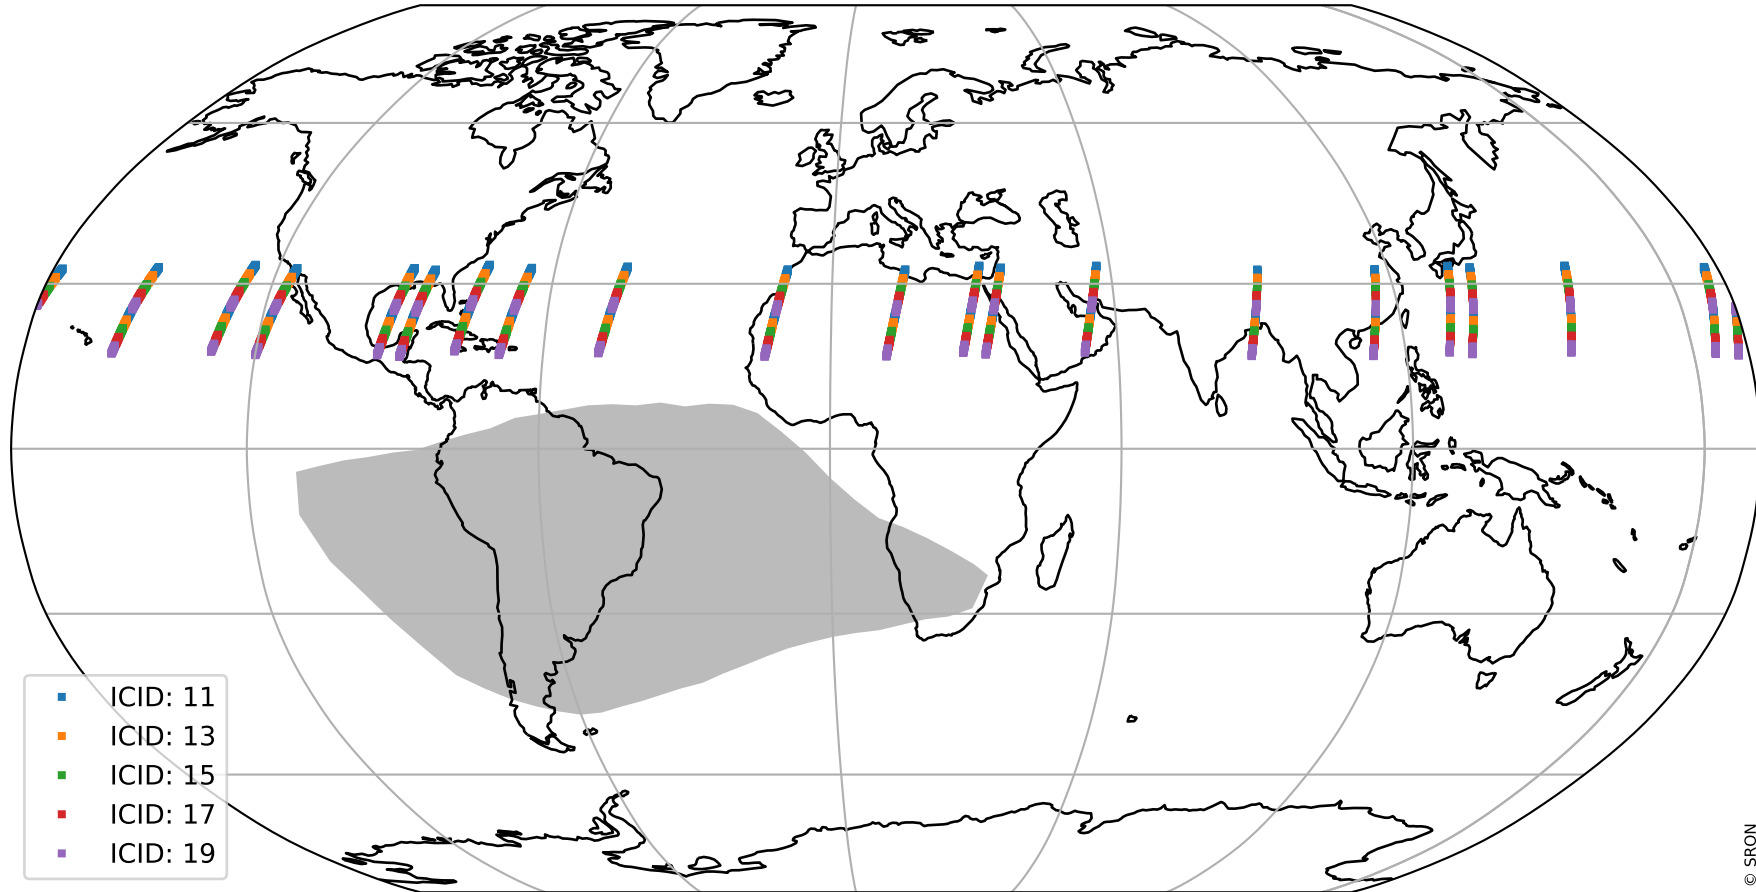

# Tropomi SWIR offset (official)

orbits : 20 in [22342, 22387]  
coverage : 2022-02-04 / 2022-02-07  
median : 27.019  $\mu\text{V}$   
spread : 13.796  $\mu\text{V}$   
created : 2023-08-21T15:11:33

# Tropomi SWIR offset (official)

orbits : 20 in [22342, 22387]  
coverage : 2022-02-04 / 2022-02-07  
median : -0.066234 mV  
spread : 0.40747 mV  
created : 2023-08-21T15:11:34

value compared with SWIR offset CKD

# Tropomi SWIR offset (official) ground-tracks of Sentinel-5P

orbits : 20 in [22342, 22387]  
coverage : 2022-02-04 / 2022-02-07  
created : 2023-08-21T15:11:34

# Tropomi SWIR offset (official)

orbits : [2827, 22387]  
coverage : 2018-04-30 / 2022-02-07  
created : 2023-08-21T15:11:35