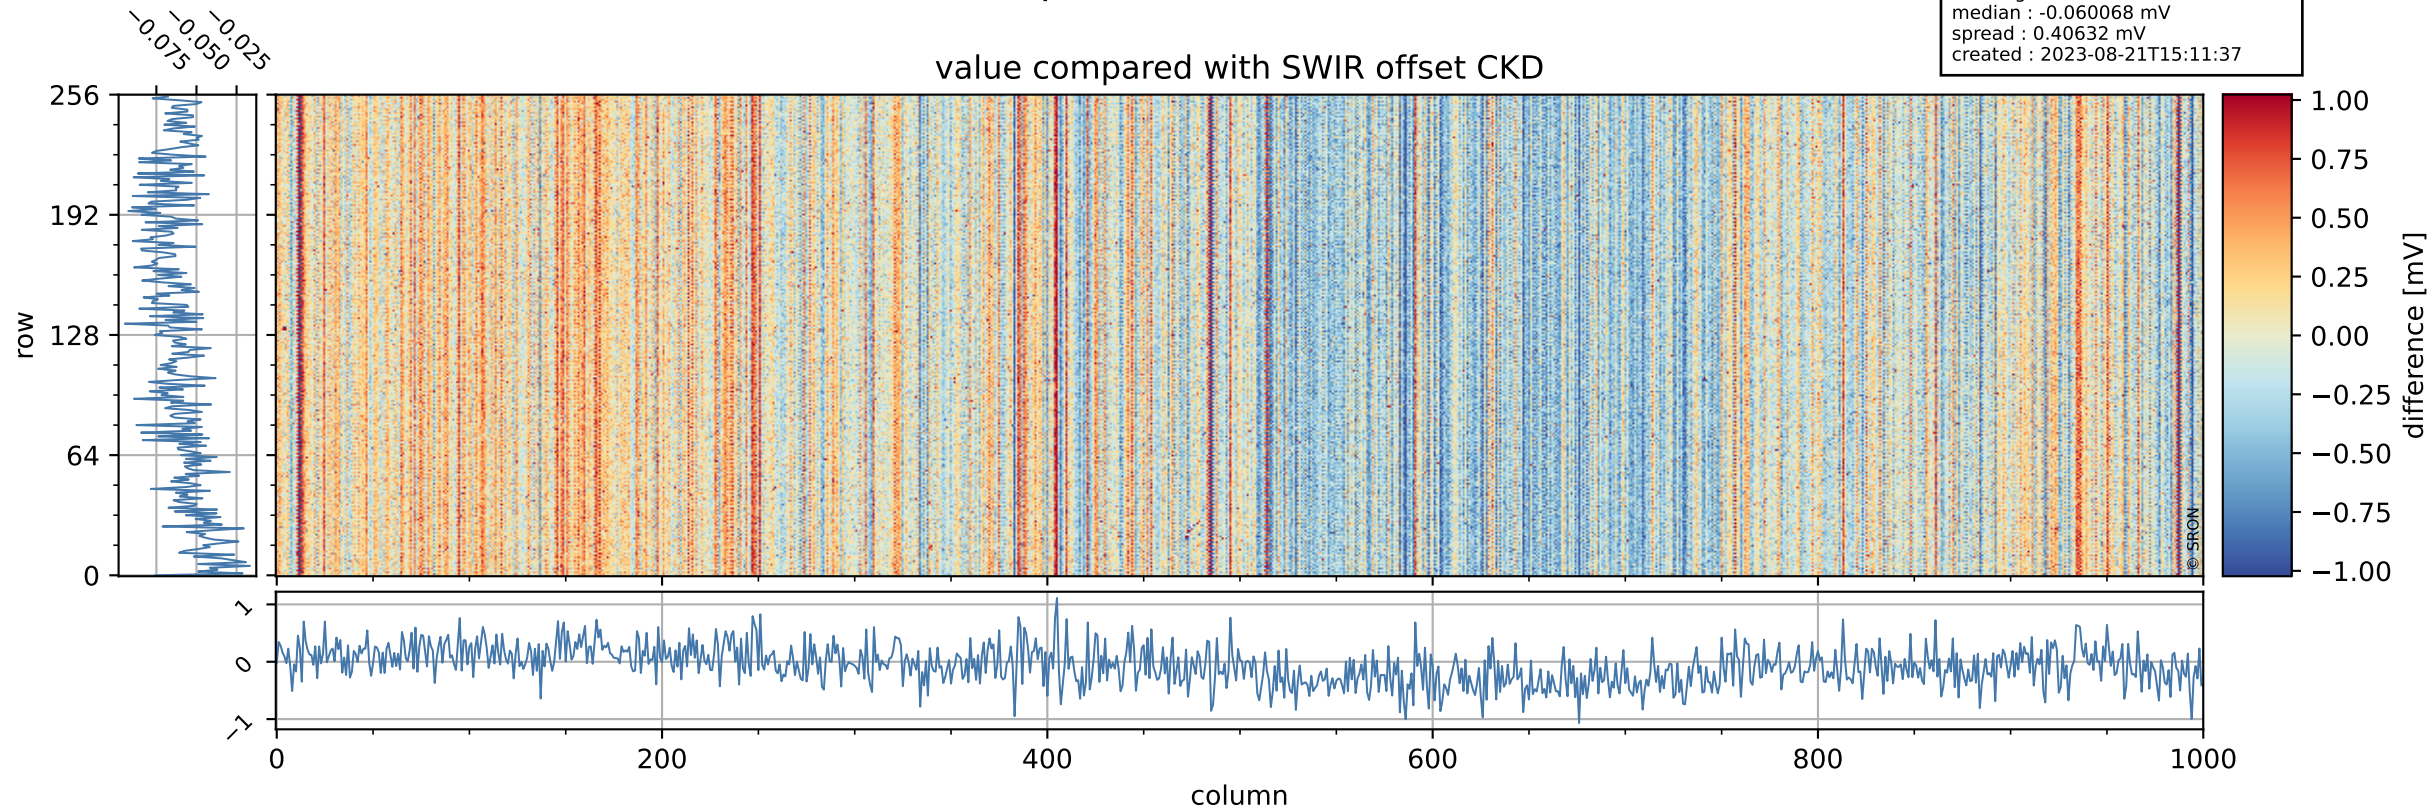

Tropomi SWIR offset (official)

orbits : 19 in [22357, 22402]
coverage : 2022-02-05 / 2022-02-08
median : 0.52595 V
spread : 0.035915 V
created : 2023-08-21T15:11:36

value detector map

Tropomi SWIR offset (official)

orbits : 19 in [22357, 22402]
coverage : 2022-02-05 / 2022-02-08
median : 27.71 μV
spread : 14.134 μV
created : 2023-08-21T15:11:37

Tropomi SWIR offset (official)

orbits : 19 in [22357, 22402]
coverage : 2022-02-05 / 2022-02-08
median : -0.060068 mV
spread : 0.40632 mV
created : 2023-08-21T15:11:37

value compared with SWIR offset CKD

Tropomi SWIR offset (official) ground-tracks of Sentinel-5P

orbits : 19 in [22357, 22402]
coverage : 2022-02-05 / 2022-02-08
created : 2023-08-21T15:11:38

Tropomi SWIR offset (official)

orbits : [2827, 22402]
coverage : 2018-04-30 / 2022-02-08
created : 2023-08-21T15:11:38

trend of detector median & temperatures