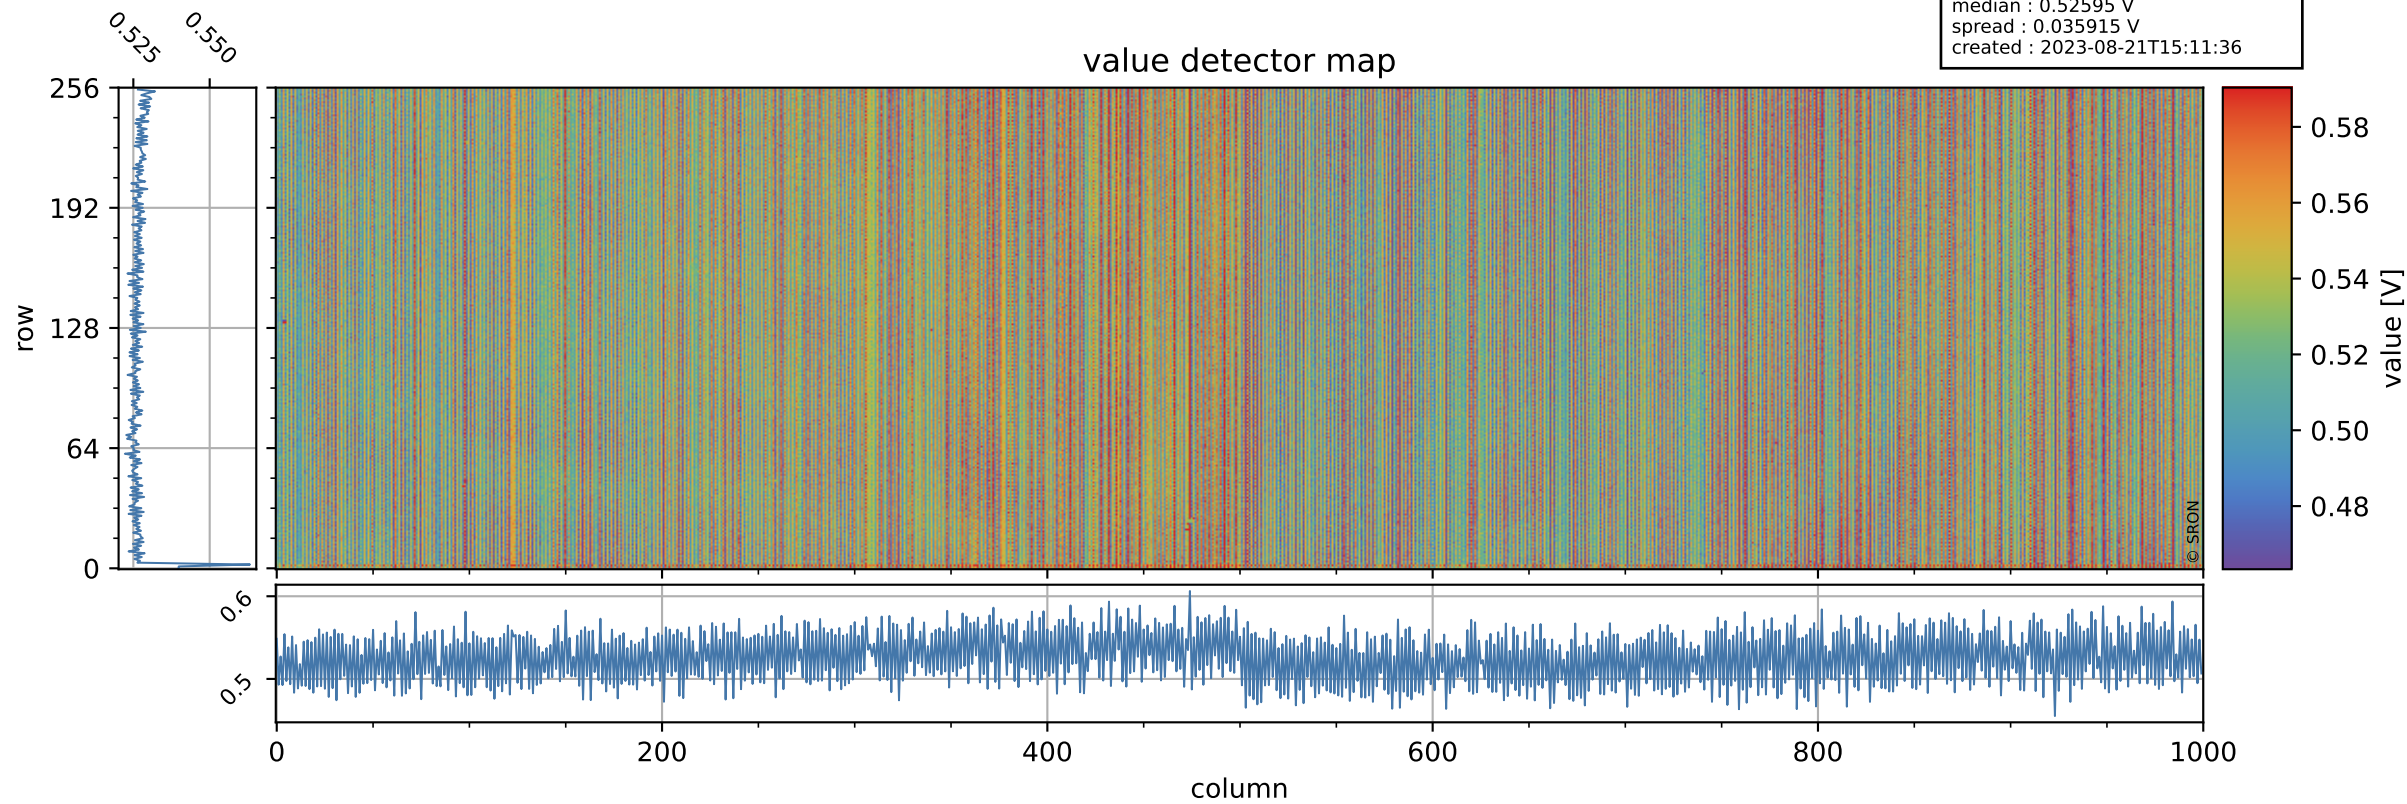

Tropomi SWIR offset (official)

orbits : 19 in [22357, 22402]
coverage : 2022-02-05 / 2022-02-08
median : 0.52595 V
spread : 0.035915 V
created : 2023-08-21T15:11:36

value detector map

Tropomi SWIR offset (official)

orbits : 19 in [22357, 22402]
coverage : 2022-02-05 / 2022-02-08
median : 27.71 μV
spread : 14.134 μV
created : 2023-08-21T15:11:37

Tropomi SWIR offset (official)

orbits : 19 in [22357, 22402]
coverage : 2022-02-05 / 2022-02-08
median : -0.060068 mV
spread : 0.40632 mV
created : 2023-08-21T15:11:37

value compared with SWIR offset CKD

Tropomi SWIR offset (official) ground-tracks of Sentinel-5P

orbits : 19 in [22357, 22402]
coverage : 2022-02-05 / 2022-02-08
created : 2023-08-21T15:11:38

Tropomi SWIR offset (official)

orbits : [2827, 22402]
coverage : 2018-04-30 / 2022-02-08
created : 2023-08-21T15:11:38

trend of detector median & temperatures