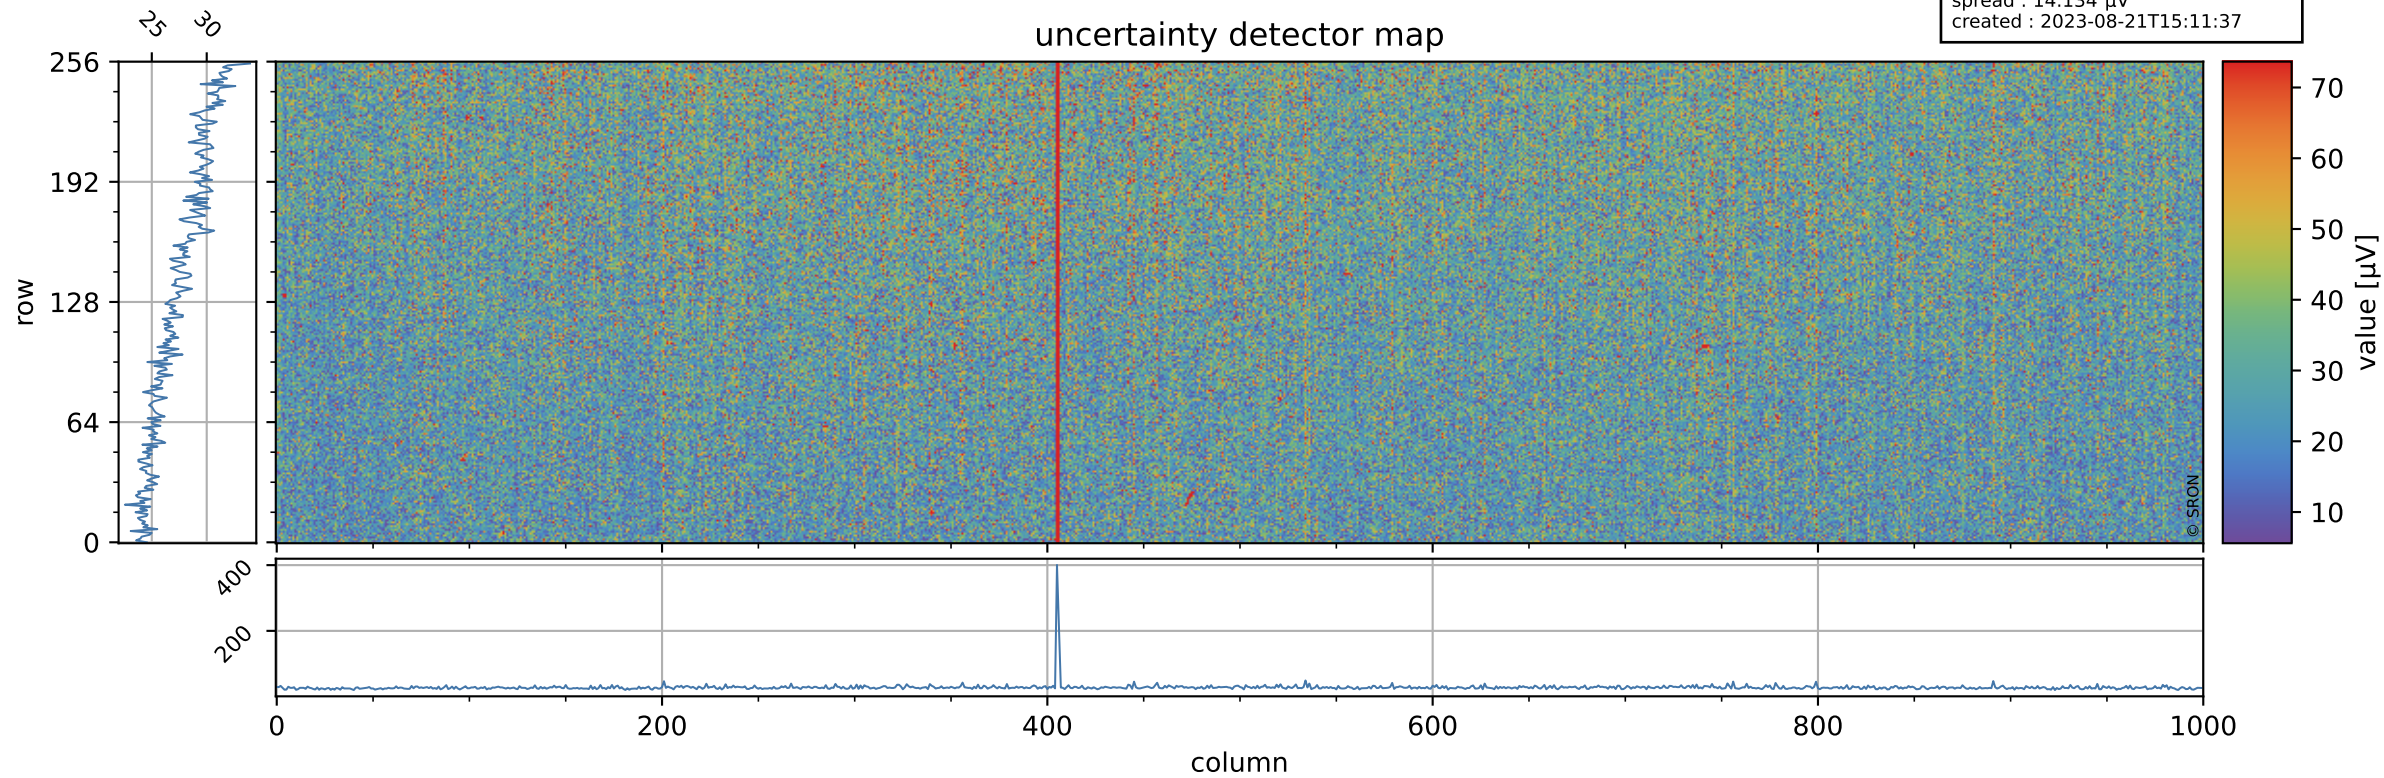

Tropomi SWIR offset (official)

orbits : 19 in [22357, 22402]
coverage : 2022-02-05 / 2022-02-08
median : 0.52595 V
spread : 0.035915 V
created : 2023-08-21T15:11:36

value detector map

Tropomi SWIR offset (official)

orbits : 19 in [22357, 22402]
coverage : 2022-02-05 / 2022-02-08
median : 27.71 μV
spread : 14.134 μV
created : 2023-08-21T15:11:37

Tropomi SWIR offset (official)

orbits : 19 in [22357, 22402]
coverage : 2022-02-05 / 2022-02-08
median : -0.060068 mV
spread : 0.40632 mV
created : 2023-08-21T15:11:37

value compared with SWIR offset CKD

Tropomi SWIR offset (official) ground-tracks of Sentinel-5P

orbits : 19 in [22357, 22402]
coverage : 2022-02-05 / 2022-02-08
created : 2023-08-21T15:11:38

Tropomi SWIR offset (official)

orbits : [2827, 22402]
coverage : 2018-04-30 / 2022-02-08
created : 2023-08-21T15:11:38

trend of detector median & temperatures