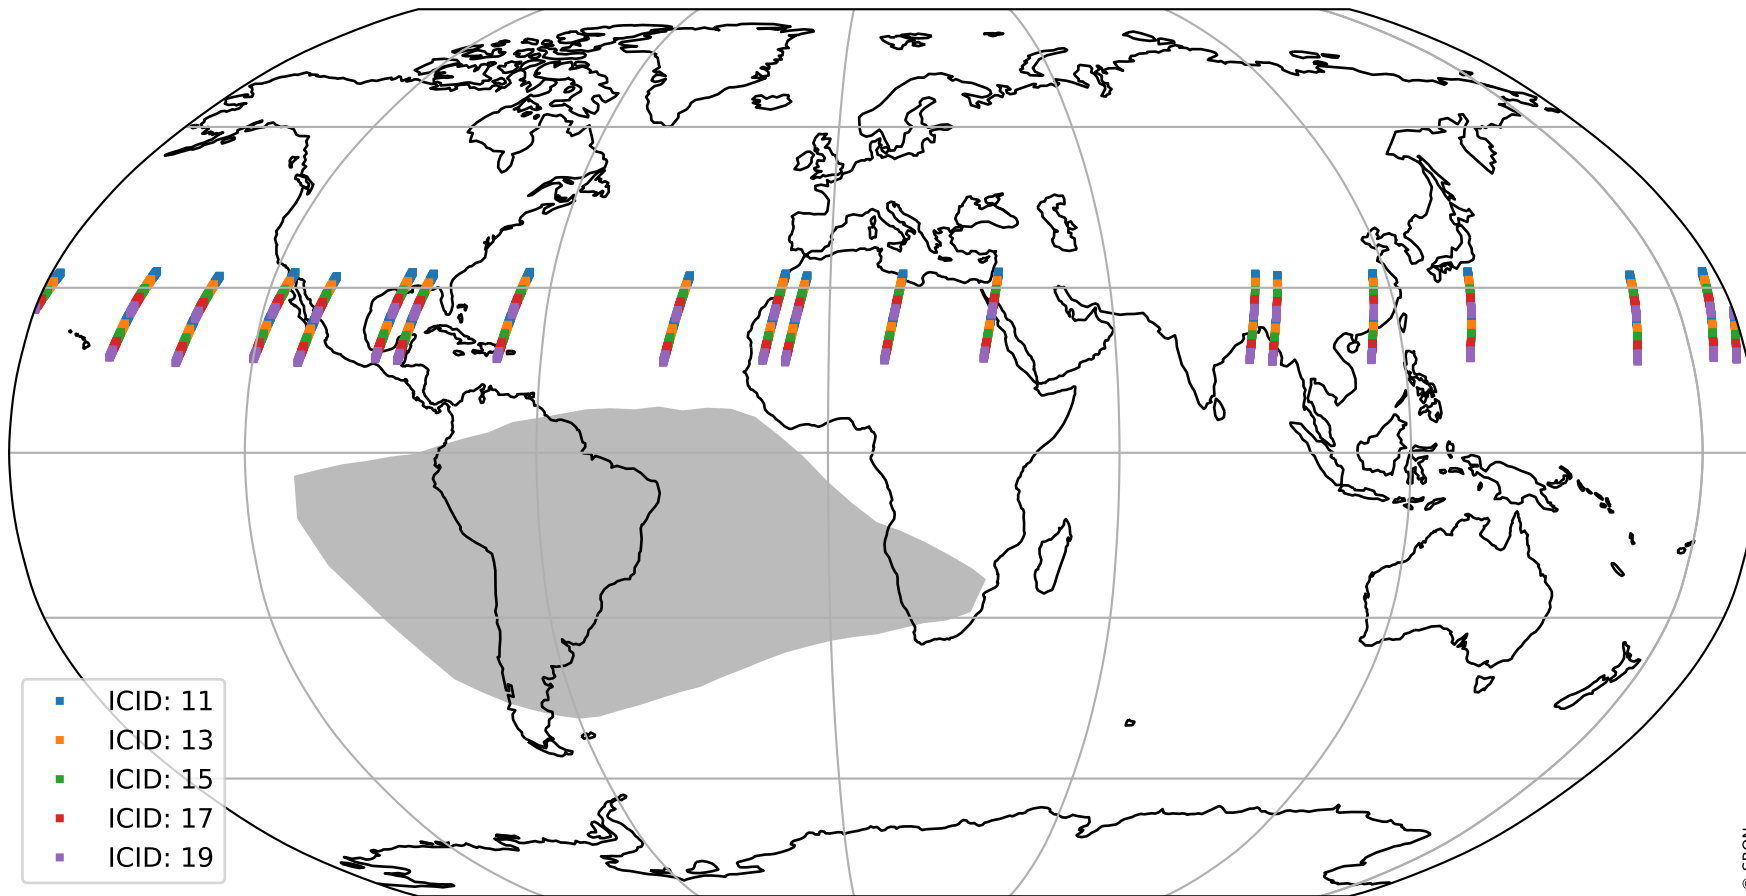

Tropomi SWIR offset (official)

orbits : 19 in [22357, 22402]
coverage : 2022-02-05 / 2022-02-08
median : 0.52595 V
spread : 0.035915 V
created : 2023-08-21T15:11:36

value detector map

Tropomi SWIR offset (official)

orbits : 19 in [22357, 22402]
coverage : 2022-02-05 / 2022-02-08
median : 27.71 μV
spread : 14.134 μV
created : 2023-08-21T15:11:37

Tropomi SWIR offset (official)

orbits : 19 in [22357, 22402]
coverage : 2022-02-05 / 2022-02-08
median : -0.060068 mV
spread : 0.40632 mV
created : 2023-08-21T15:11:37

value compared with SWIR offset CKD

Tropomi SWIR offset (official) ground-tracks of Sentinel-5P

orbits : 19 in [22357, 22402]
coverage : 2022-02-05 / 2022-02-08
created : 2023-08-21T15:11:38

Tropomi SWIR offset (official)

orbits : [2827, 22402]
coverage : 2018-04-30 / 2022-02-08
created : 2023-08-21T15:11:38

trend of detector median & temperatures