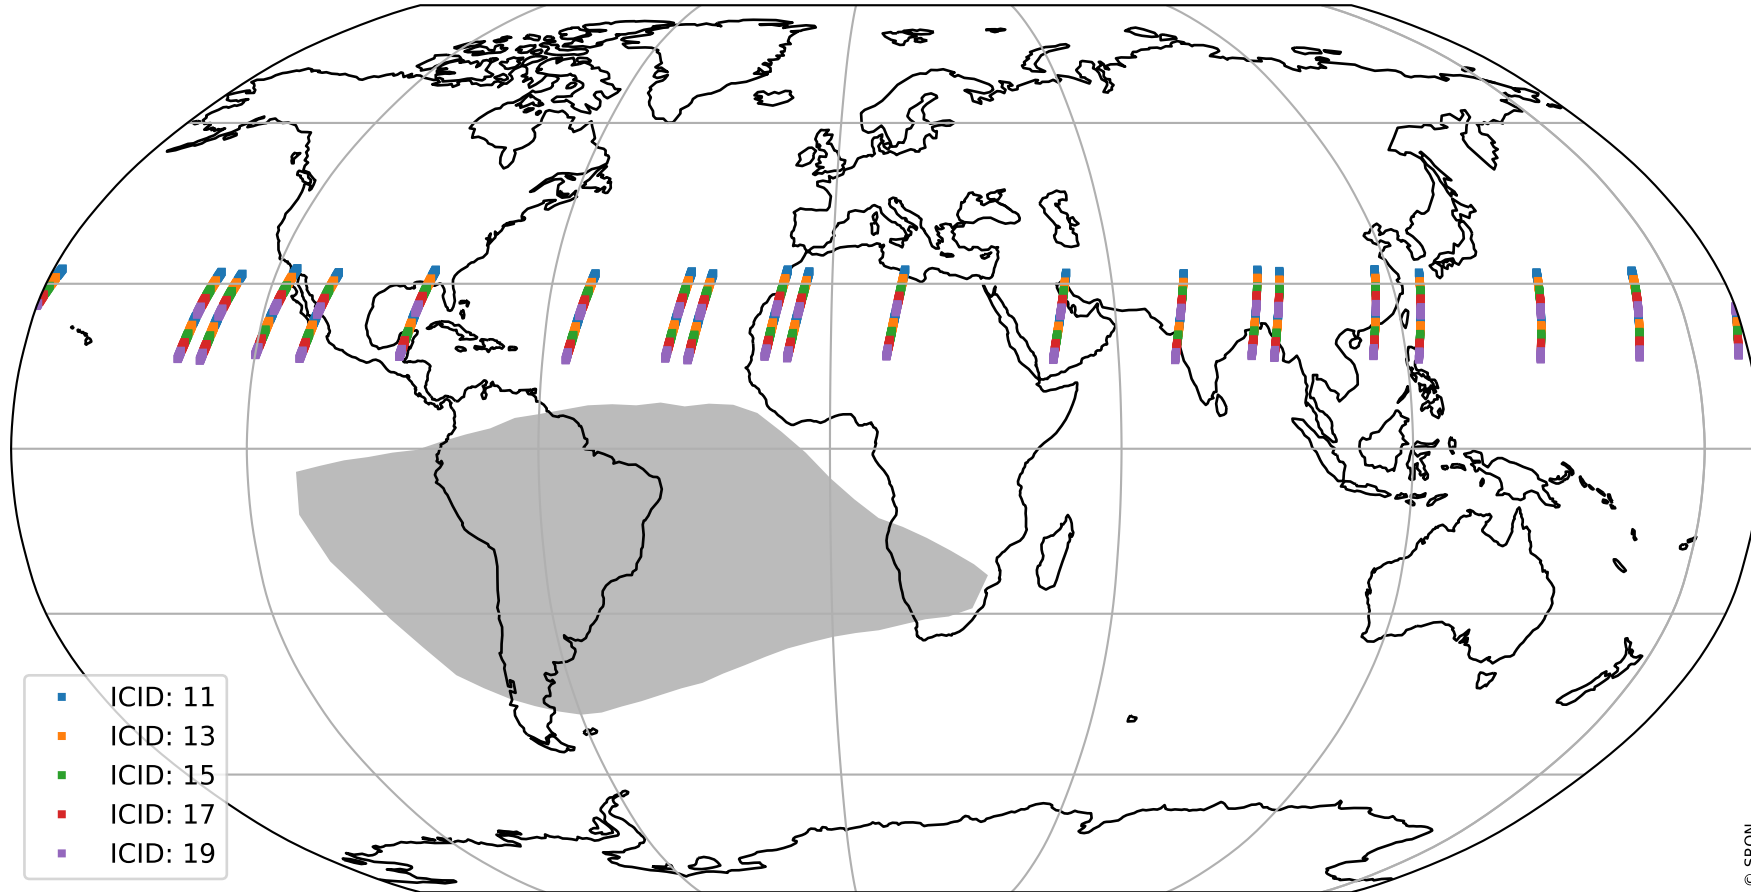

Tropomi SWIR offset (official)

orbits : 20 in [22372, 22417]
coverage : 2022-02-06 / 2022-02-09
median : 0.52595 V
spread : 0.035914 V
created : 2023-08-21T15:11:39

value detector map

Tropomi SWIR offset (official)

orbits : 20 in [22372, 22417]
coverage : 2022-02-06 / 2022-02-09
median : 27.582 μV
spread : 14.059 μV
created : 2023-08-21T15:11:40

Tropomi SWIR offset (official)

orbits : 20 in [22372, 22417]
coverage : 2022-02-06 / 2022-02-09
median : -0.059958 mV
spread : 0.40747 mV
created : 2023-08-21T15:11:40

value compared with SWIR offset CKD

Tropomi SWIR offset (official) ground-tracks of Sentinel-5P

orbits : 20 in [22372, 22417]
coverage : 2022-02-06 / 2022-02-09
created : 2023-08-21T15:11:41

Tropomi SWIR offset (official)

orbits : [2827, 22417]
coverage : 2018-04-30 / 2022-02-09
created : 2023-08-21T15:11:41

trend of detector median & temperatures