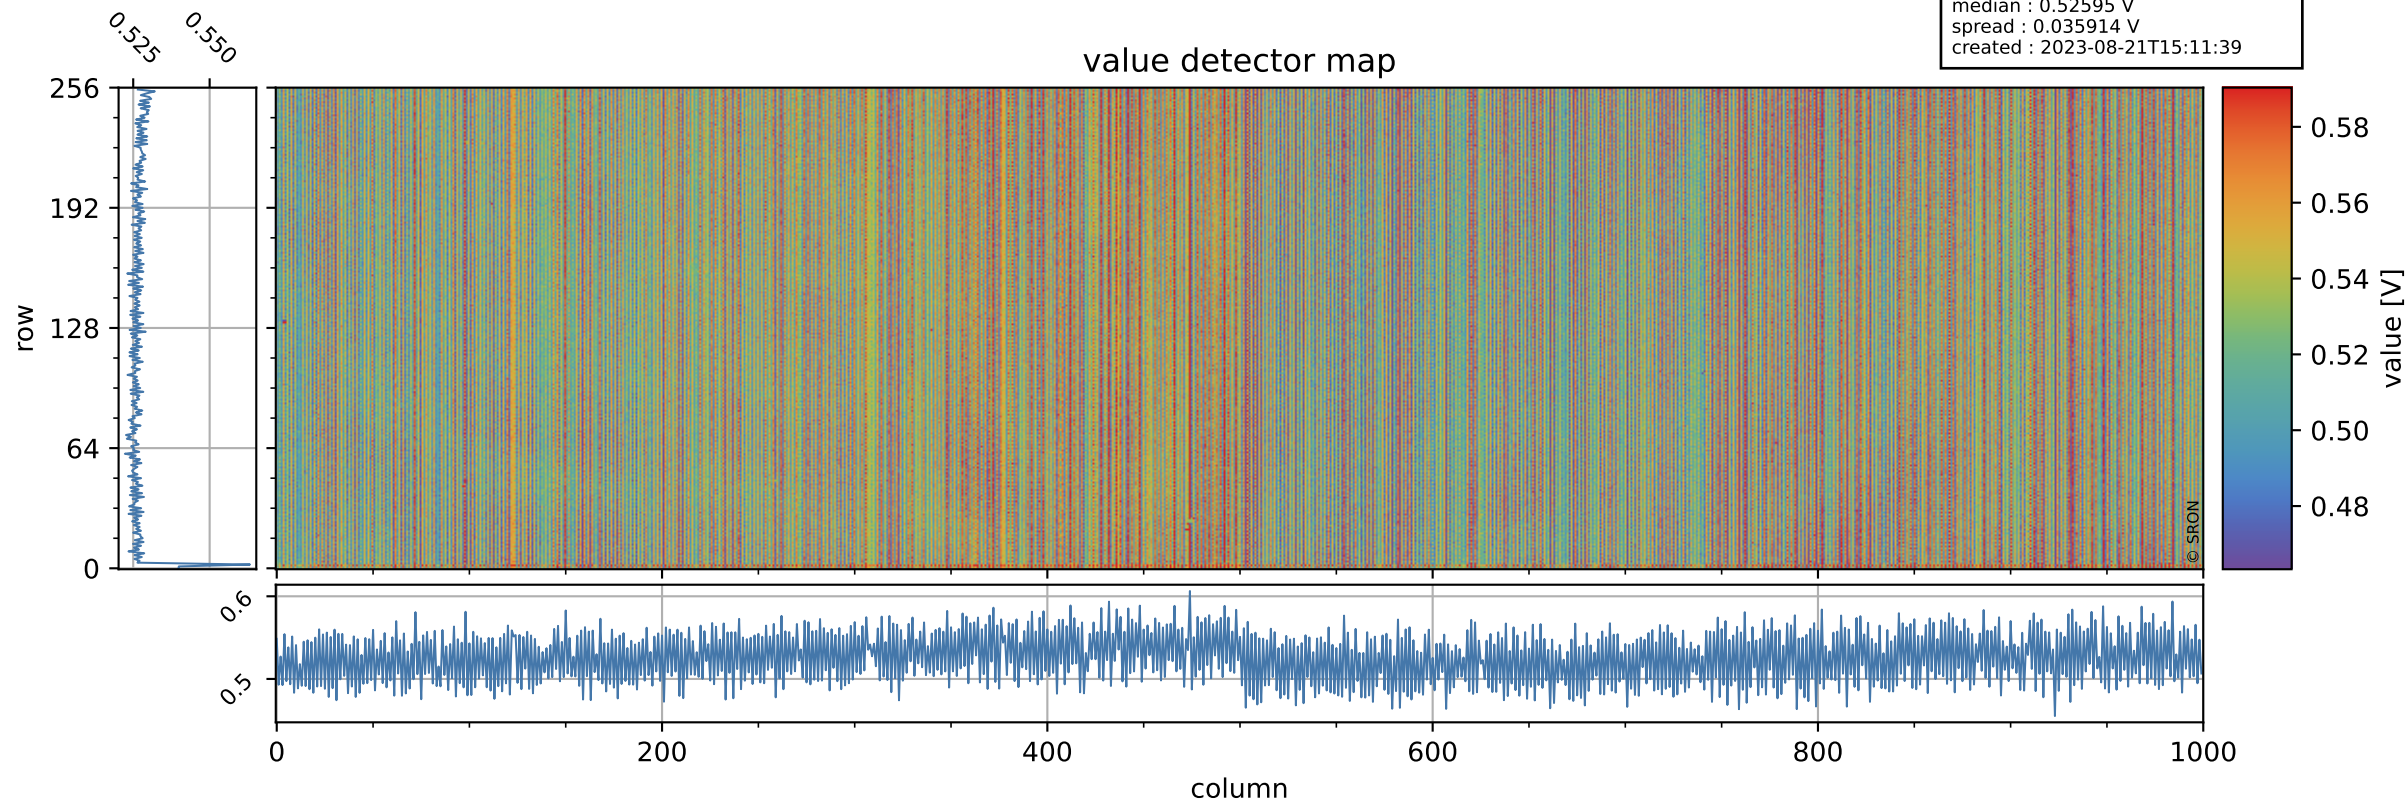

Tropomi SWIR offset (official)

orbits : 20 in [22372, 22417]
coverage : 2022-02-06 / 2022-02-09
median : 0.52595 V
spread : 0.035914 V
created : 2023-08-21T15:11:39

value detector map

Tropomi SWIR offset (official)

orbits : 20 in [22372, 22417]
coverage : 2022-02-06 / 2022-02-09
median : 27.582 μV
spread : 14.059 μV
created : 2023-08-21T15:11:40

Tropomi SWIR offset (official)

orbits : 20 in [22372, 22417]
coverage : 2022-02-06 / 2022-02-09
median : -0.059958 mV
spread : 0.40747 mV
created : 2023-08-21T15:11:40

value compared with SWIR offset CKD

Tropomi SWIR offset (official) ground-tracks of Sentinel-5P

orbits : 20 in [22372, 22417]
coverage : 2022-02-06 / 2022-02-09
created : 2023-08-21T15:11:41

Tropomi SWIR offset (official)

orbits : [2827, 22417]
coverage : 2018-04-30 / 2022-02-09
created : 2023-08-21T15:11:41

trend of detector median & temperatures