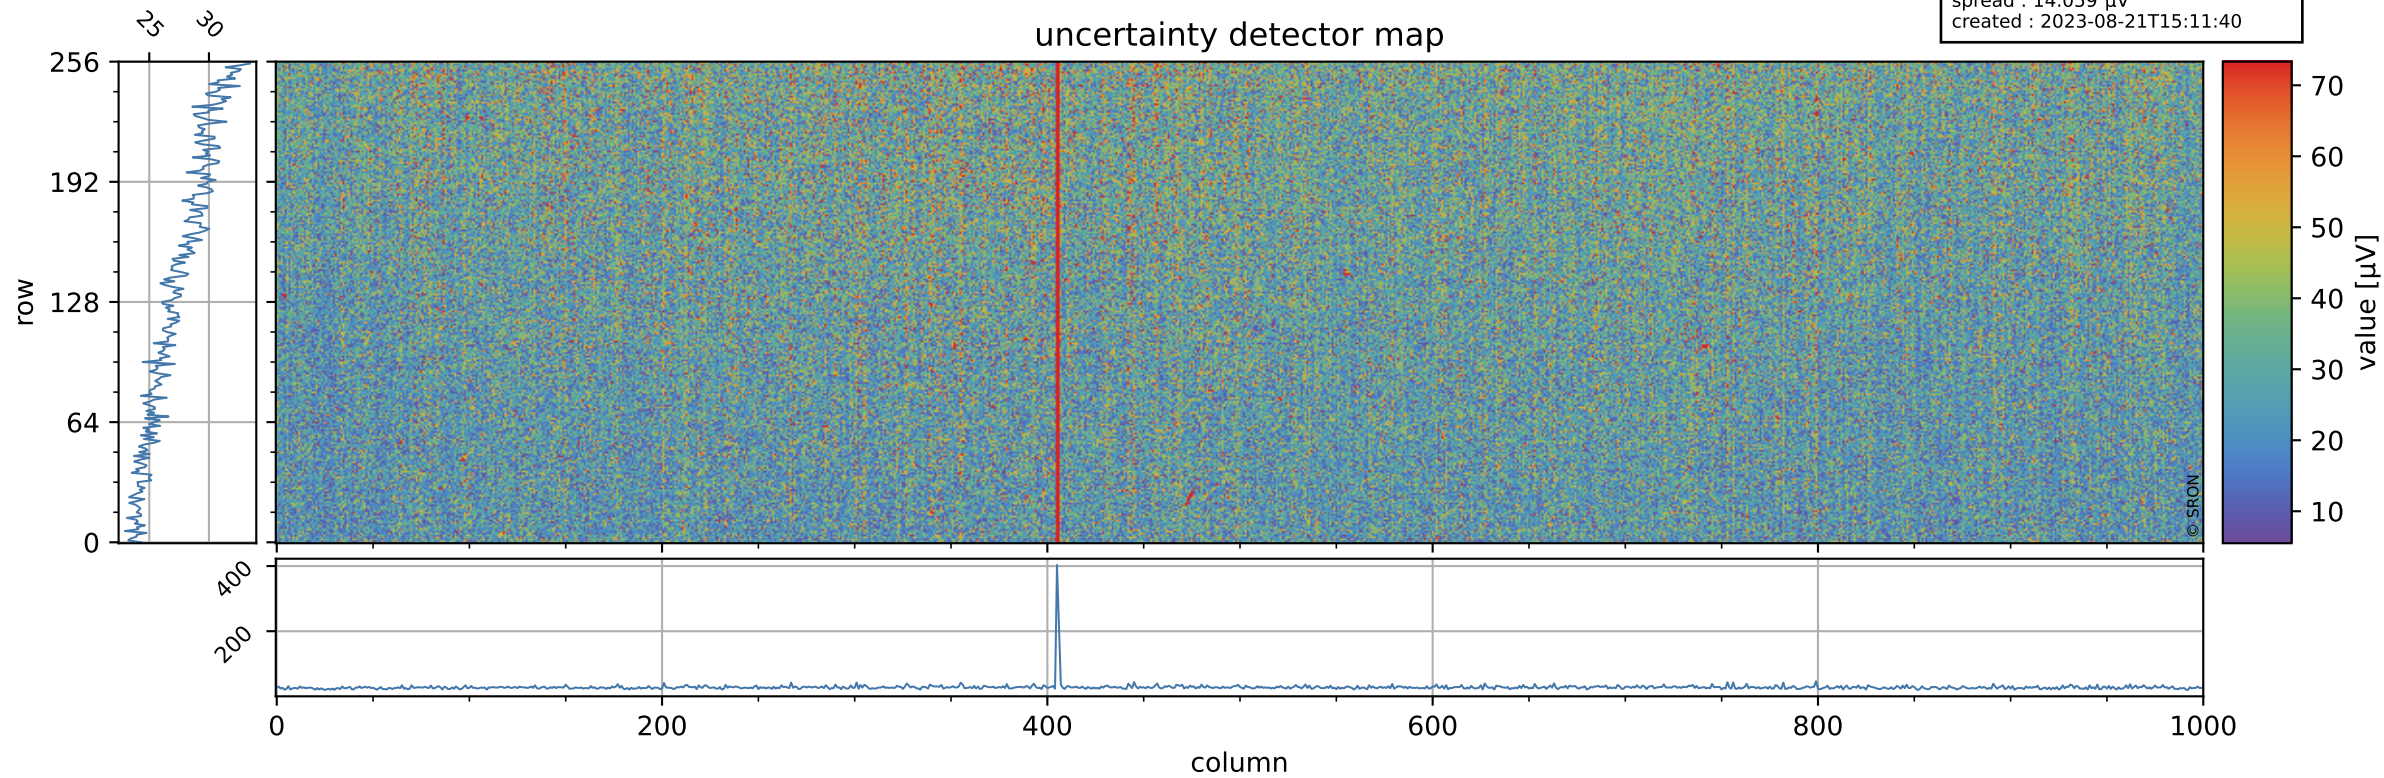

Tropomi SWIR offset (official)

orbits : 20 in [22372, 22417]
coverage : 2022-02-06 / 2022-02-09
median : 0.52595 V
spread : 0.035914 V
created : 2023-08-21T15:11:39

value detector map

Tropomi SWIR offset (official)

orbits : 20 in [22372, 22417]
coverage : 2022-02-06 / 2022-02-09
median : 27.582 μV
spread : 14.059 μV
created : 2023-08-21T15:11:40

Tropomi SWIR offset (official)

orbits : 20 in [22372, 22417]
coverage : 2022-02-06 / 2022-02-09
median : -0.059958 mV
spread : 0.40747 mV
created : 2023-08-21T15:11:40

value compared with SWIR offset CKD

Tropomi SWIR offset (official) ground-tracks of Sentinel-5P

orbits : 20 in [22372, 22417]
coverage : 2022-02-06 / 2022-02-09
created : 2023-08-21T15:11:41

Tropomi SWIR offset (official)

orbits : [2827, 22417]
coverage : 2018-04-30 / 2022-02-09
created : 2023-08-21T15:11:41

trend of detector median & temperatures