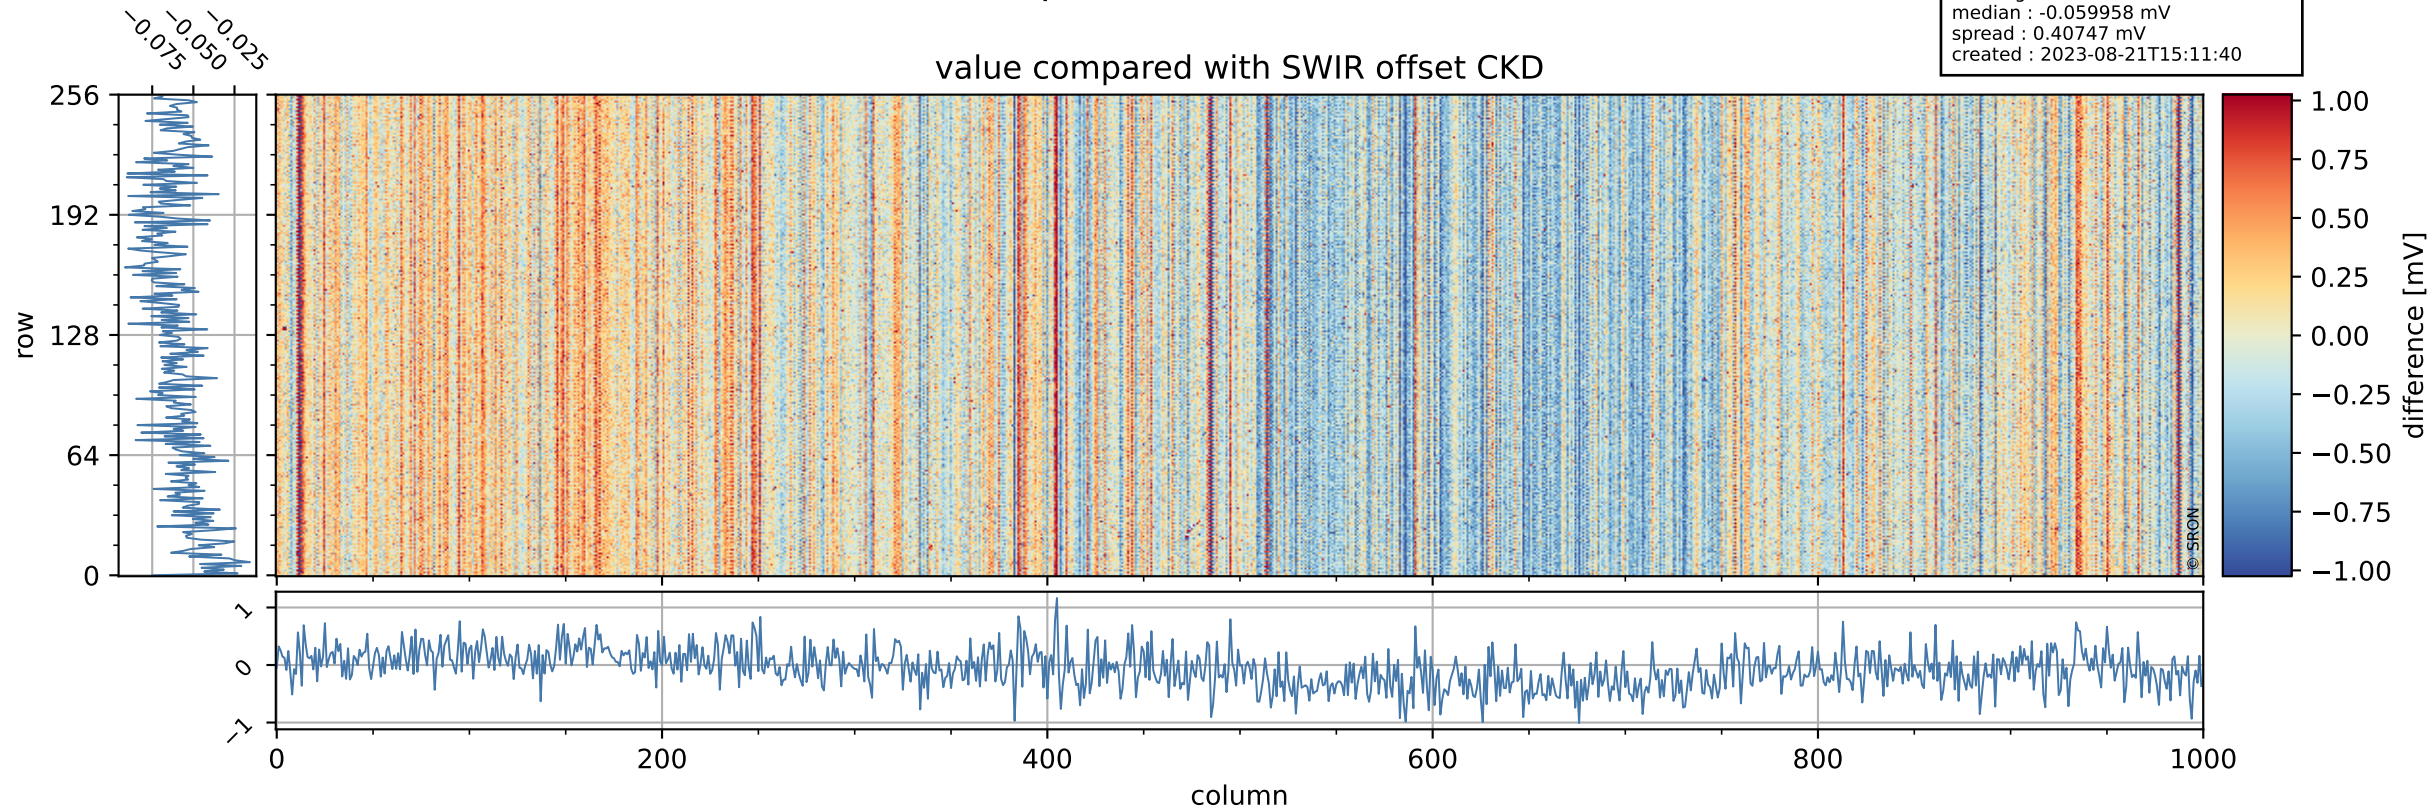

Tropomi SWIR offset (official)

orbits : 20 in [22372, 22417]
coverage : 2022-02-06 / 2022-02-09
median : 0.52595 V
spread : 0.035914 V
created : 2023-08-21T15:11:39

value detector map

Tropomi SWIR offset (official)

orbits : 20 in [22372, 22417]
coverage : 2022-02-06 / 2022-02-09
median : 27.582 μV
spread : 14.059 μV
created : 2023-08-21T15:11:40

Tropomi SWIR offset (official)

orbits : 20 in [22372, 22417]
coverage : 2022-02-06 / 2022-02-09
median : -0.059958 mV
spread : 0.40747 mV
created : 2023-08-21T15:11:40

value compared with SWIR offset CKD

Tropomi SWIR offset (official) ground-tracks of Sentinel-5P

orbits : 20 in [22372, 22417]
coverage : 2022-02-06 / 2022-02-09
created : 2023-08-21T15:11:41

Tropomi SWIR offset (official)

orbits : [2827, 22417]
coverage : 2018-04-30 / 2022-02-09
created : 2023-08-21T15:11:41

trend of detector median & temperatures