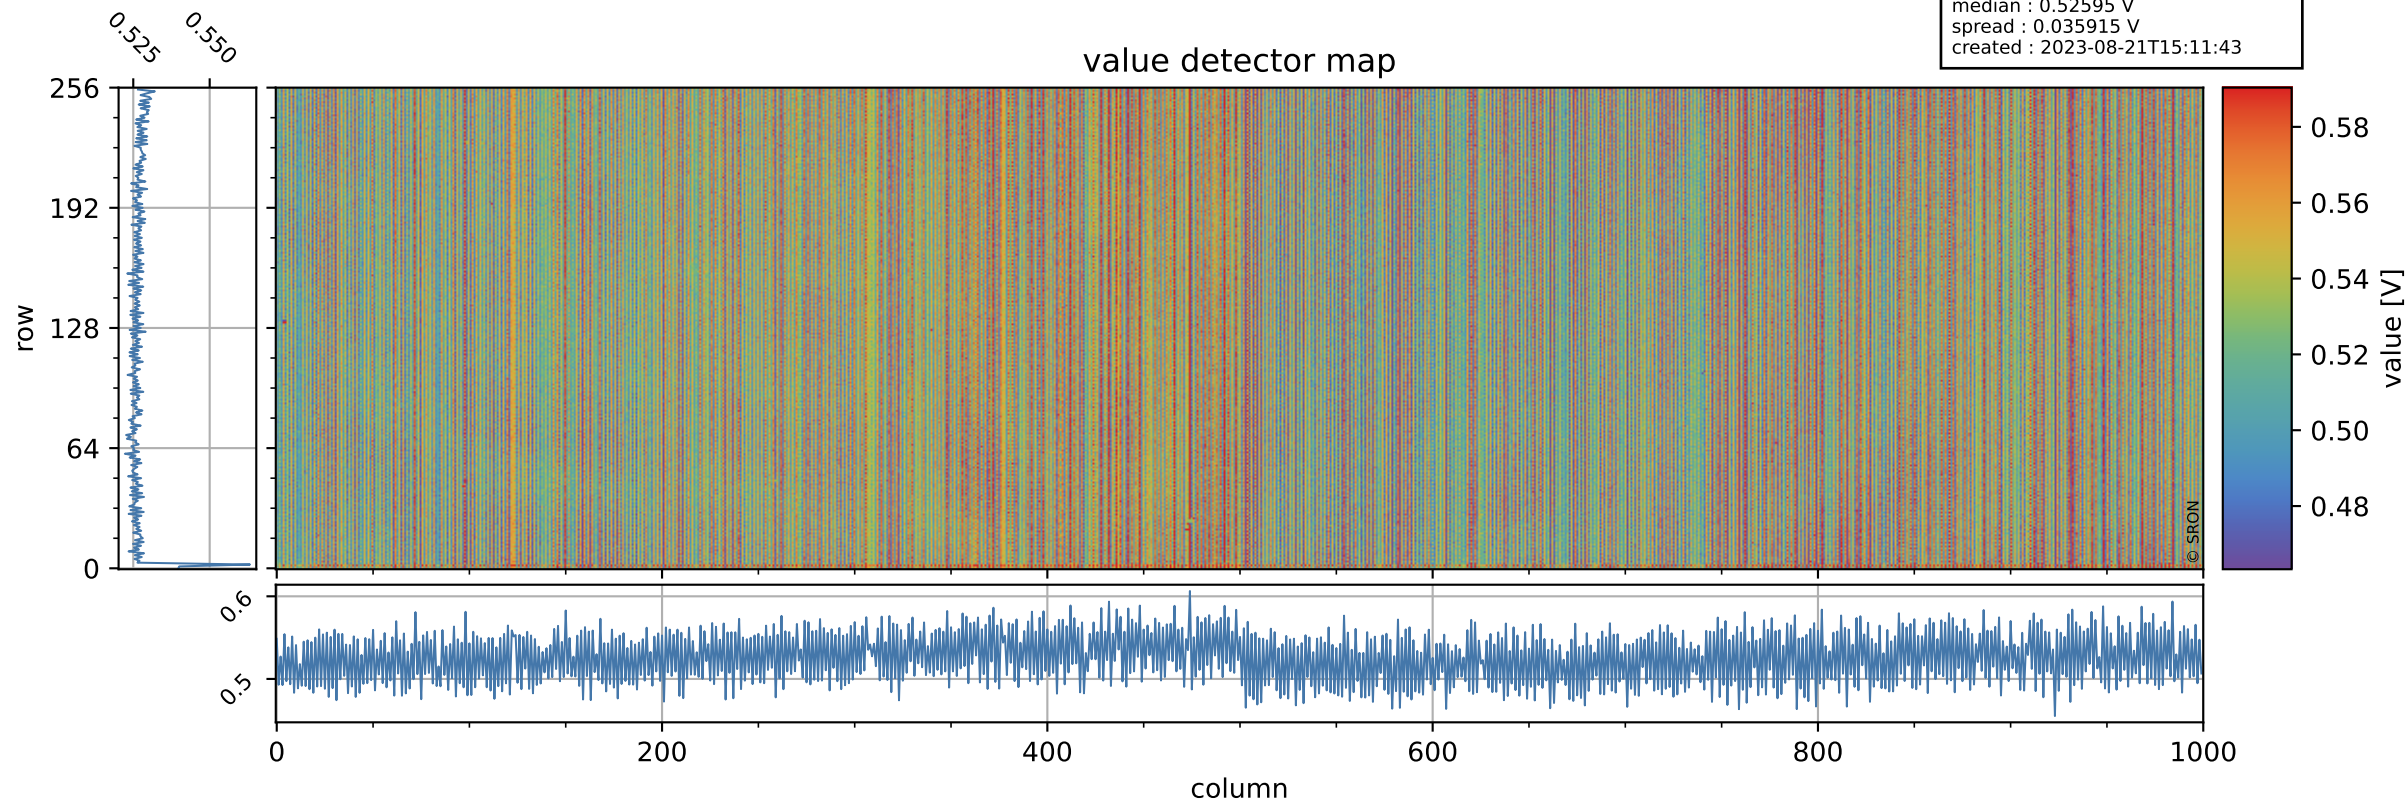

Tropomi SWIR offset (official)

orbits : 19 in [22387, 22432]
coverage : 2022-02-07 / 2022-02-10
median : 0.52595 V
spread : 0.035915 V
created : 2023-08-21T15:11:43

value detector map

Tropomi SWIR offset (official)

orbits : 19 in [22387, 22432]
coverage : 2022-02-07 / 2022-02-10
median : 28.127 μV
spread : 14.28 μV
created : 2023-08-21T15:11:43

Tropomi SWIR offset (official)

value compared with SWIR offset CKD

orbits : 19 in [22387, 22432]
coverage : 2022-02-07 / 2022-02-10
median : -0.059784 mV
spread : 0.40861 mV
created : 2023-08-21T15:11:44

Tropomi SWIR offset (official) ground-tracks of Sentinel-5P

orbits : 19 in [22387, 22432]
coverage : 2022-02-07 / 2022-02-10
created : 2023-08-21T15:11:44

Tropomi SWIR offset (official)

orbits : [2827, 22432]
coverage : 2018-04-30 / 2022-02-10
created : 2023-08-21T15:11:45

trend of detector median & temperatures