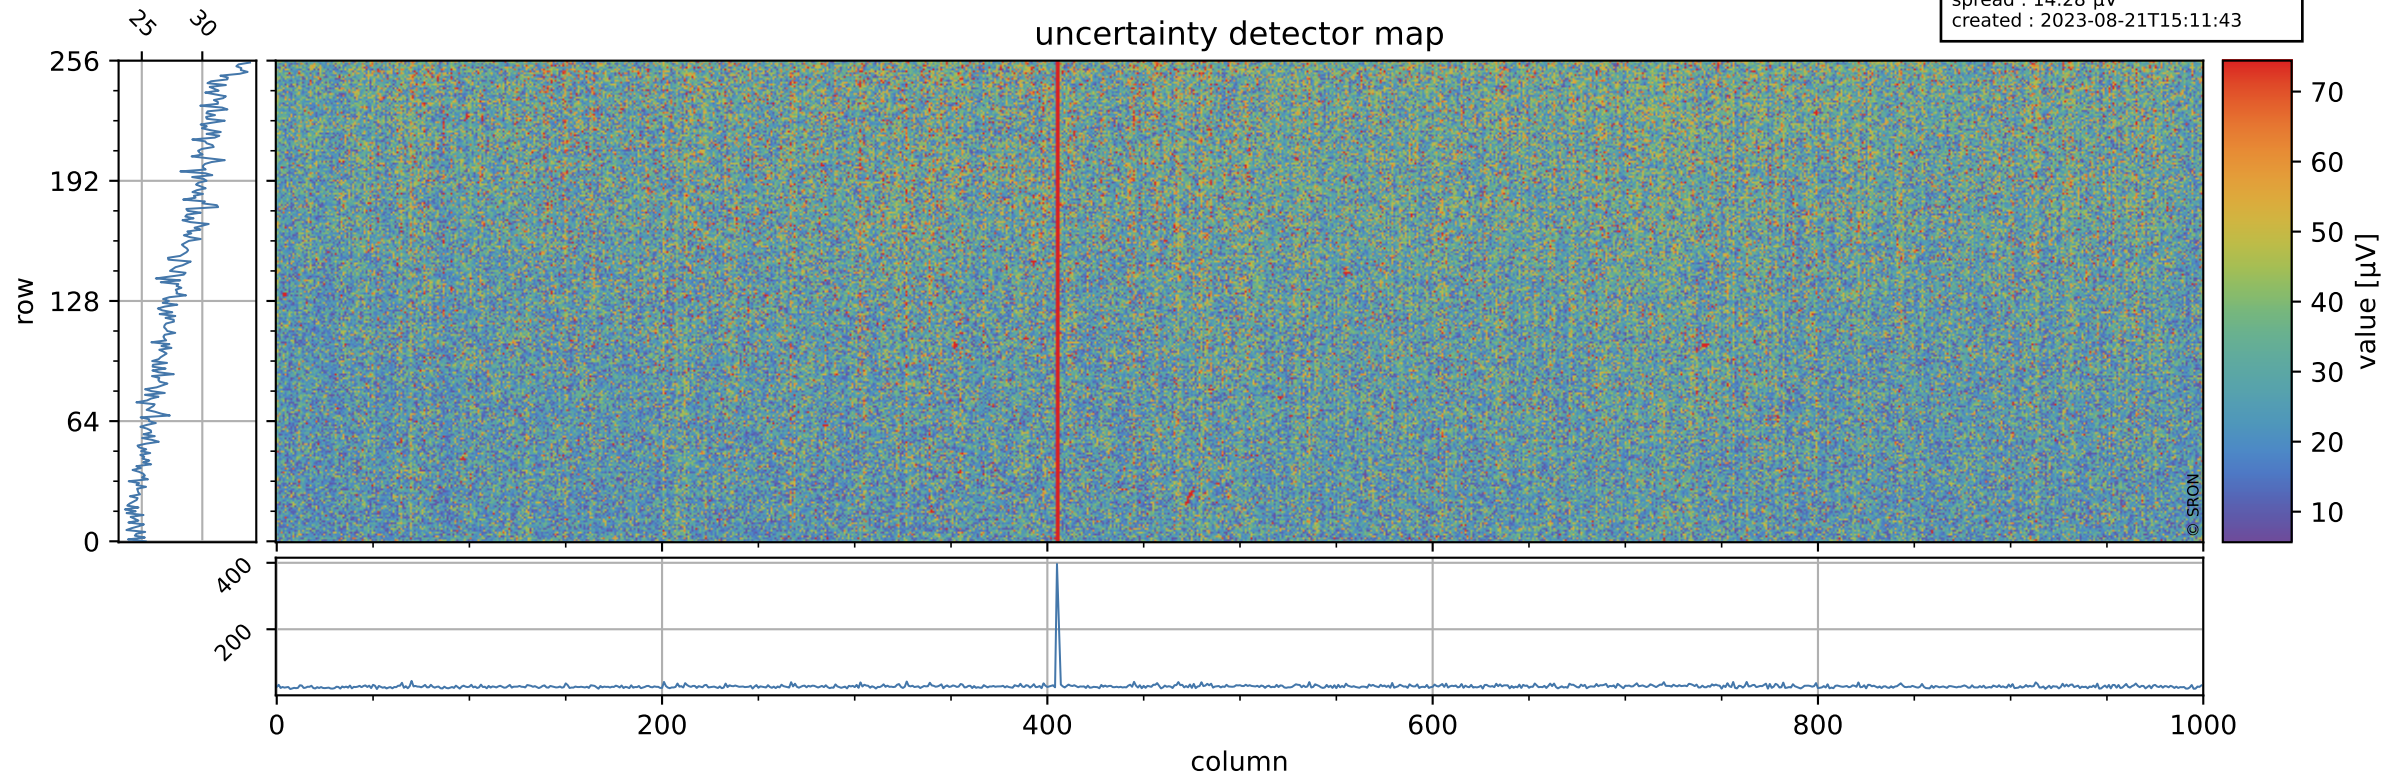

Tropomi SWIR offset (official)

orbits : 19 in [22387, 22432]
coverage : 2022-02-07 / 2022-02-10
median : 0.52595 V
spread : 0.035915 V
created : 2023-08-21T15:11:43

value detector map

Tropomi SWIR offset (official)

orbits : 19 in [22387, 22432]
coverage : 2022-02-07 / 2022-02-10
median : 28.127 μV
spread : 14.28 μV
created : 2023-08-21T15:11:43

Tropomi SWIR offset (official)

value compared with SWIR offset CKD

orbits : 19 in [22387, 22432]
coverage : 2022-02-07 / 2022-02-10
median : -0.059784 mV
spread : 0.40861 mV
created : 2023-08-21T15:11:44

Tropomi SWIR offset (official) ground-tracks of Sentinel-5P

orbits : 19 in [22387, 22432]
coverage : 2022-02-07 / 2022-02-10
created : 2023-08-21T15:11:44

Tropomi SWIR offset (official)

orbits : [2827, 22432]
coverage : 2018-04-30 / 2022-02-10
created : 2023-08-21T15:11:45

trend of detector median & temperatures