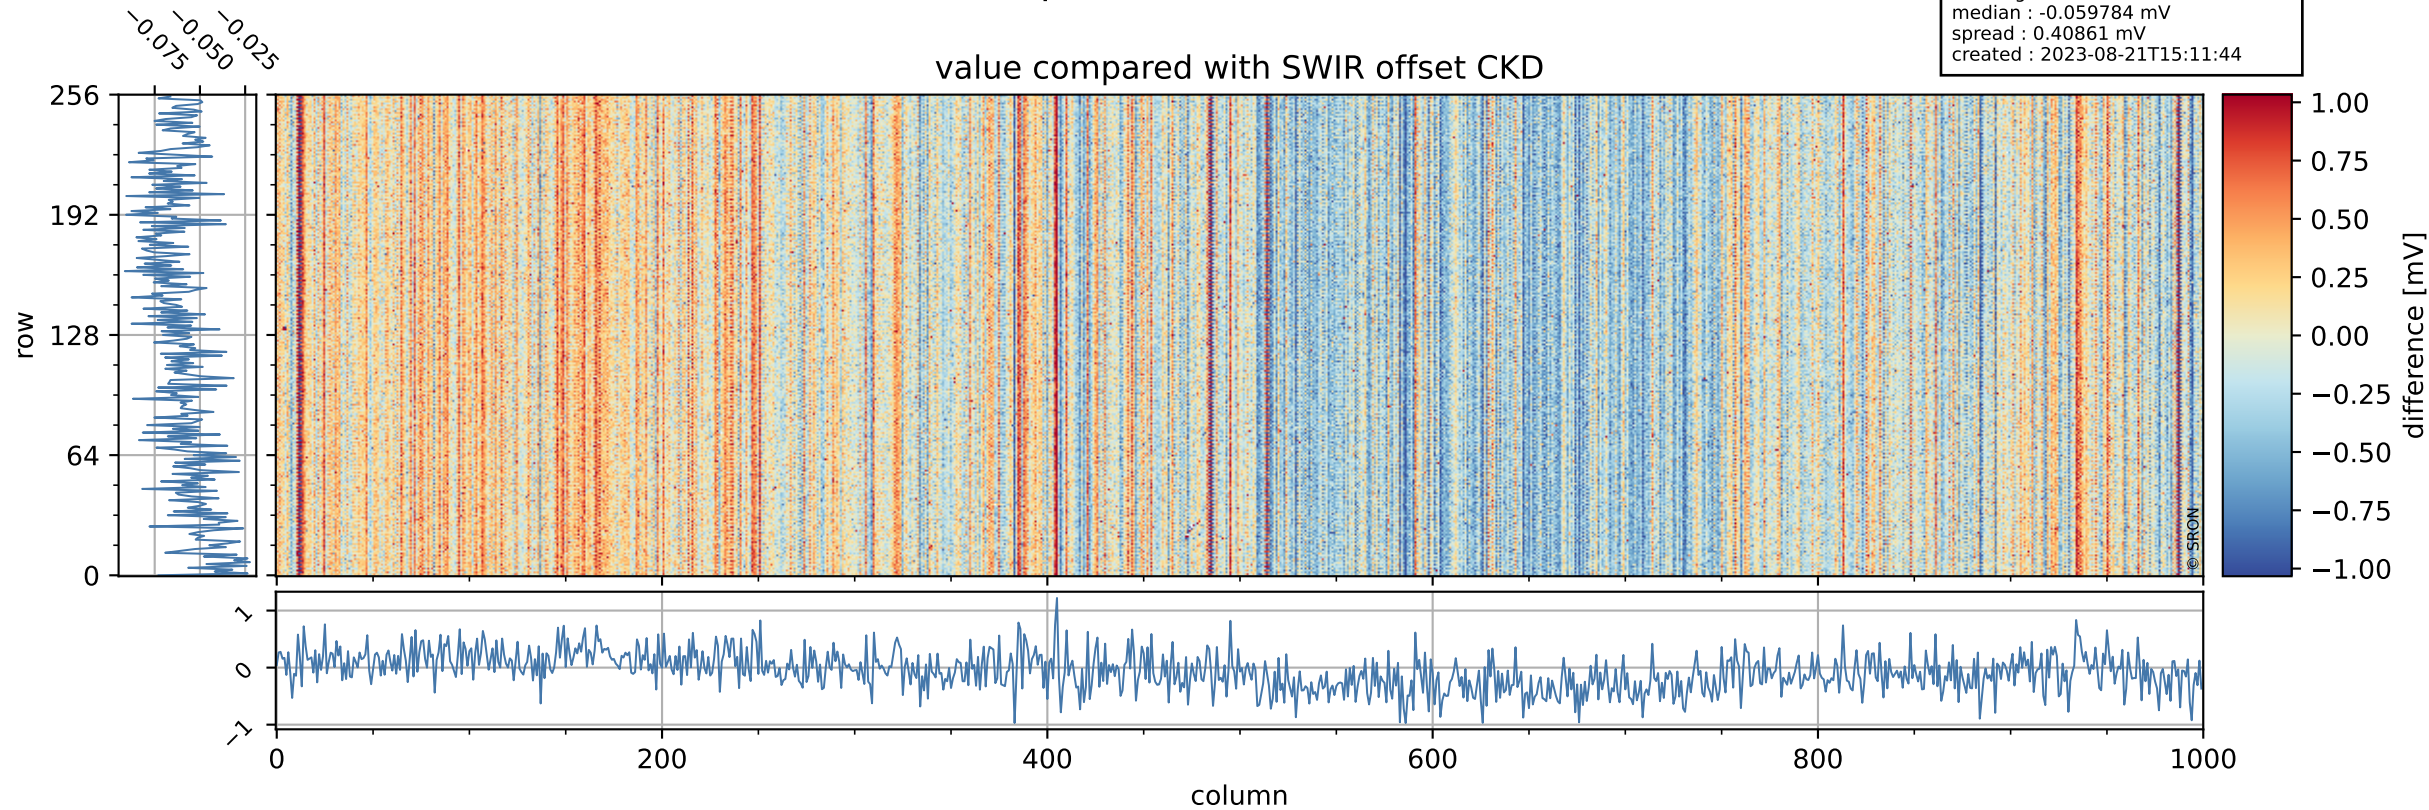

Tropomi SWIR offset (official)

orbits : 19 in [22387, 22432]
coverage : 2022-02-07 / 2022-02-10
median : 0.52595 V
spread : 0.035915 V
created : 2023-08-21T15:11:43

value detector map

Tropomi SWIR offset (official)

orbits : 19 in [22387, 22432]
coverage : 2022-02-07 / 2022-02-10
median : 28.127 μV
spread : 14.28 μV
created : 2023-08-21T15:11:43

Tropomi SWIR offset (official)

value compared with SWIR offset CKD

orbits : 19 in [22387, 22432]
coverage : 2022-02-07 / 2022-02-10
median : -0.059784 mV
spread : 0.40861 mV
created : 2023-08-21T15:11:44

Tropomi SWIR offset (official) ground-tracks of Sentinel-5P

orbits : 19 in [22387, 22432]
coverage : 2022-02-07 / 2022-02-10
created : 2023-08-21T15:11:44

Tropomi SWIR offset (official)

orbits : [2827, 22432]
coverage : 2018-04-30 / 2022-02-10
created : 2023-08-21T15:11:45

trend of detector median & temperatures