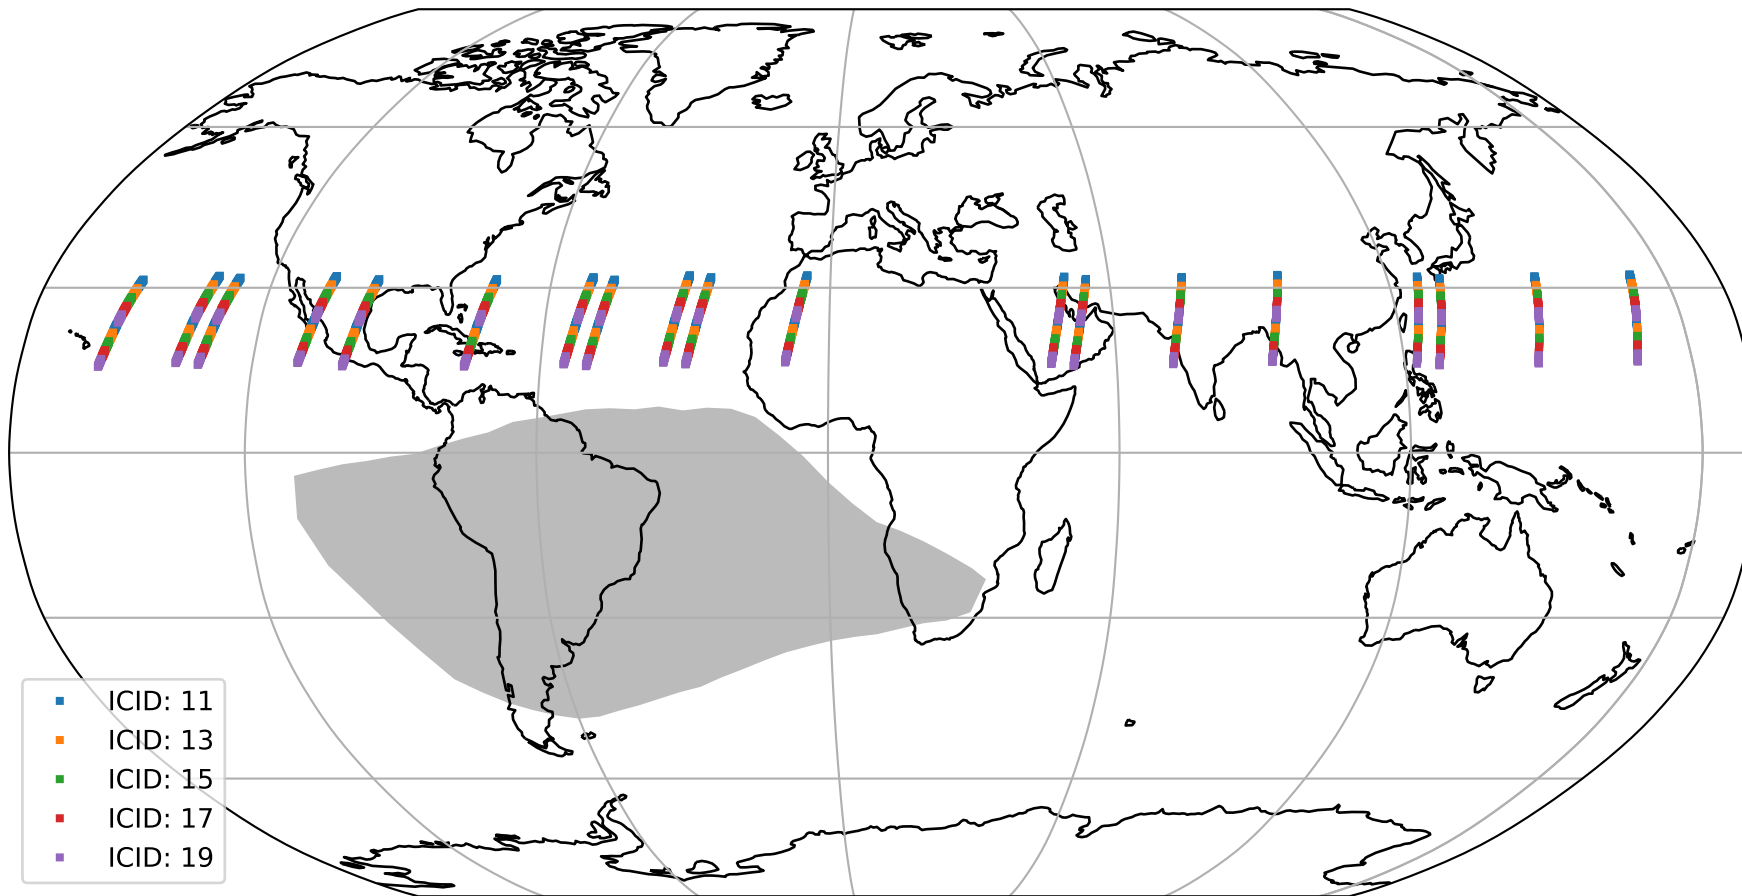

Tropomi SWIR offset (official)

orbits : 19 in [22387, 22432]
coverage : 2022-02-07 / 2022-02-10
median : 0.52595 V
spread : 0.035915 V
created : 2023-08-21T15:11:43

value detector map

Tropomi SWIR offset (official)

orbits : 19 in [22387, 22432]
coverage : 2022-02-07 / 2022-02-10
median : 28.127 μV
spread : 14.28 μV
created : 2023-08-21T15:11:43

Tropomi SWIR offset (official)

value compared with SWIR offset CKD

orbits : 19 in [22387, 22432]
coverage : 2022-02-07 / 2022-02-10
median : -0.059784 mV
spread : 0.40861 mV
created : 2023-08-21T15:11:44

Tropomi SWIR offset (official) ground-tracks of Sentinel-5P

orbits : 19 in [22387, 22432]
coverage : 2022-02-07 / 2022-02-10
created : 2023-08-21T15:11:44

Tropomi SWIR offset (official)

orbits : [2827, 22432]
coverage : 2018-04-30 / 2022-02-10
created : 2023-08-21T15:11:45