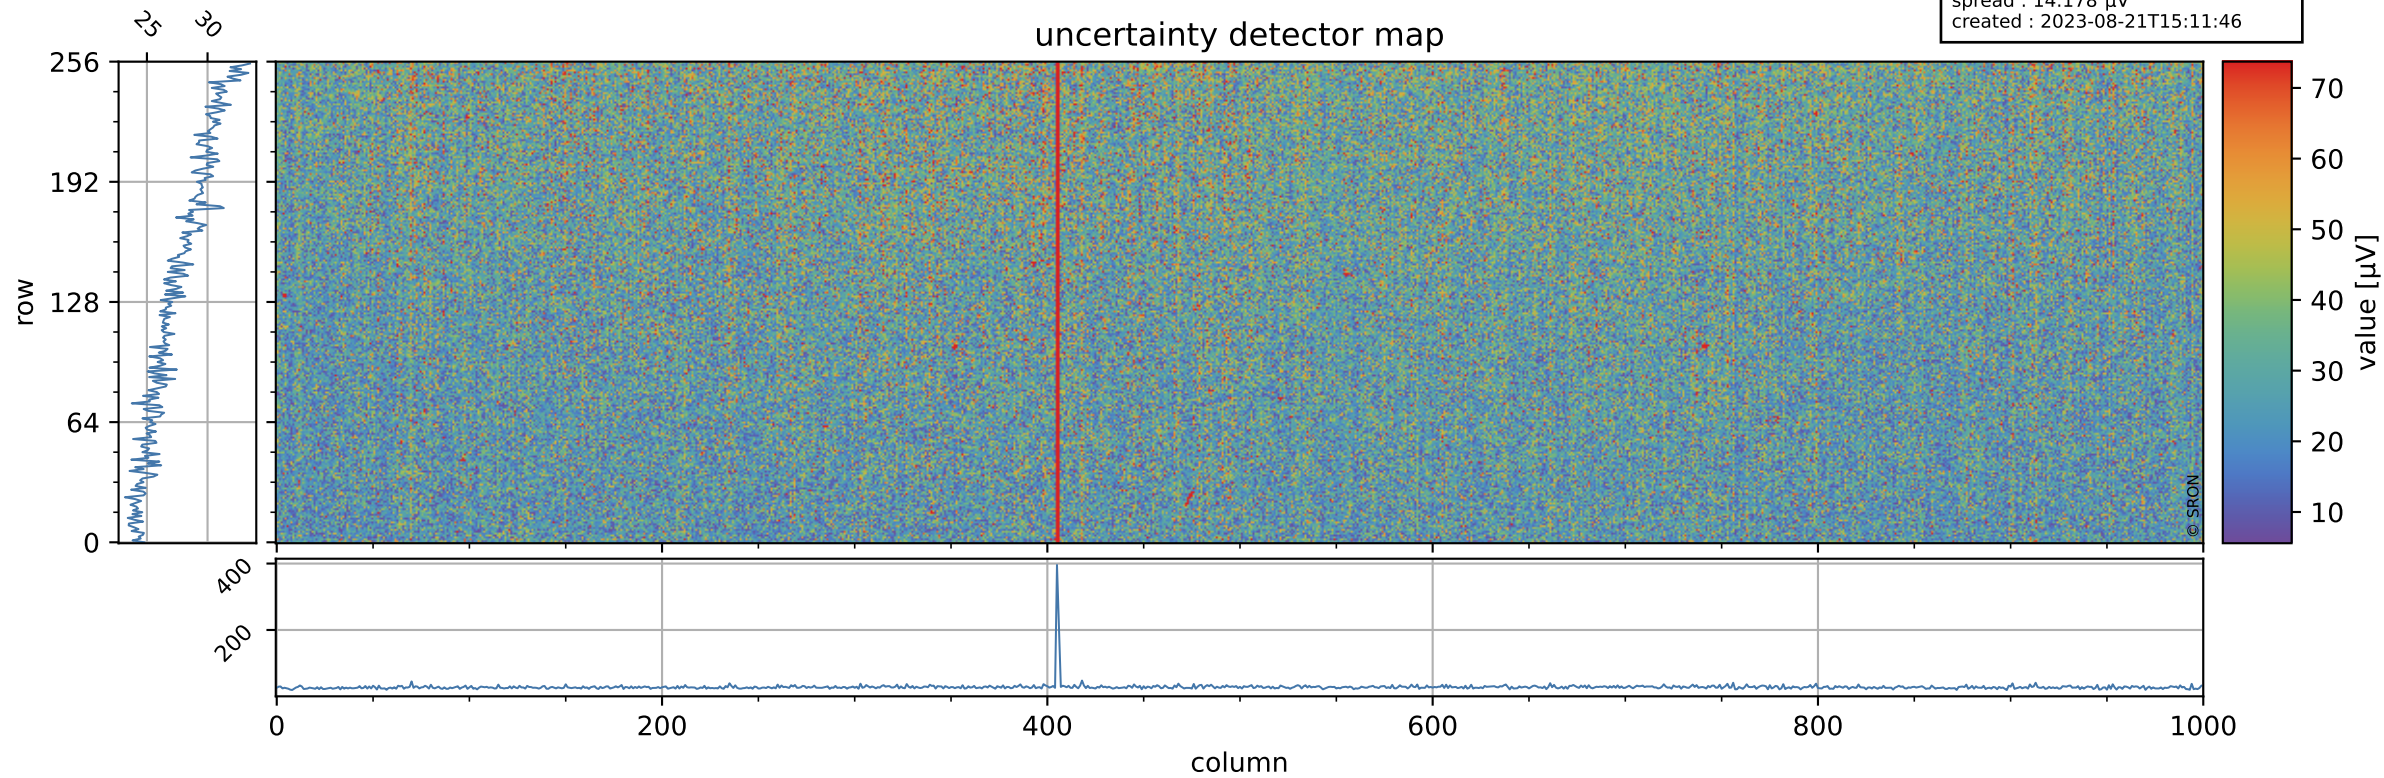

Tropomi SWIR offset (official)

orbits : 20 in [22402, 22447]
coverage : 2022-02-08 / 2022-02-11
median : 0.52595 V
spread : 0.035915 V
created : 2023-08-21T15:11:46

value detector map

Tropomi SWIR offset (official)

orbits : 20 in [22402, 22447]
coverage : 2022-02-08 / 2022-02-11
median : 27.754 μV
spread : 14.178 μV
created : 2023-08-21T15:11:46

Tropomi SWIR offset (official)

orbits : 20 in [22402, 22447]
coverage : 2022-02-08 / 2022-02-11
median : -0.062359 mV
spread : 0.40993 mV
created : 2023-08-21T15:11:47

value compared with SWIR offset CKD

Tropomi SWIR offset (official) ground-tracks of Sentinel-5P

orbits : 20 in [22402, 22447]
coverage : 2022-02-08 / 2022-02-11
created : 2023-08-21T15:11:47

Tropomi SWIR offset (official)

orbits : [2827, 22447]
coverage : 2018-04-30 / 2022-02-11
created : 2023-08-21T15:11:47

trend of detector median & temperatures