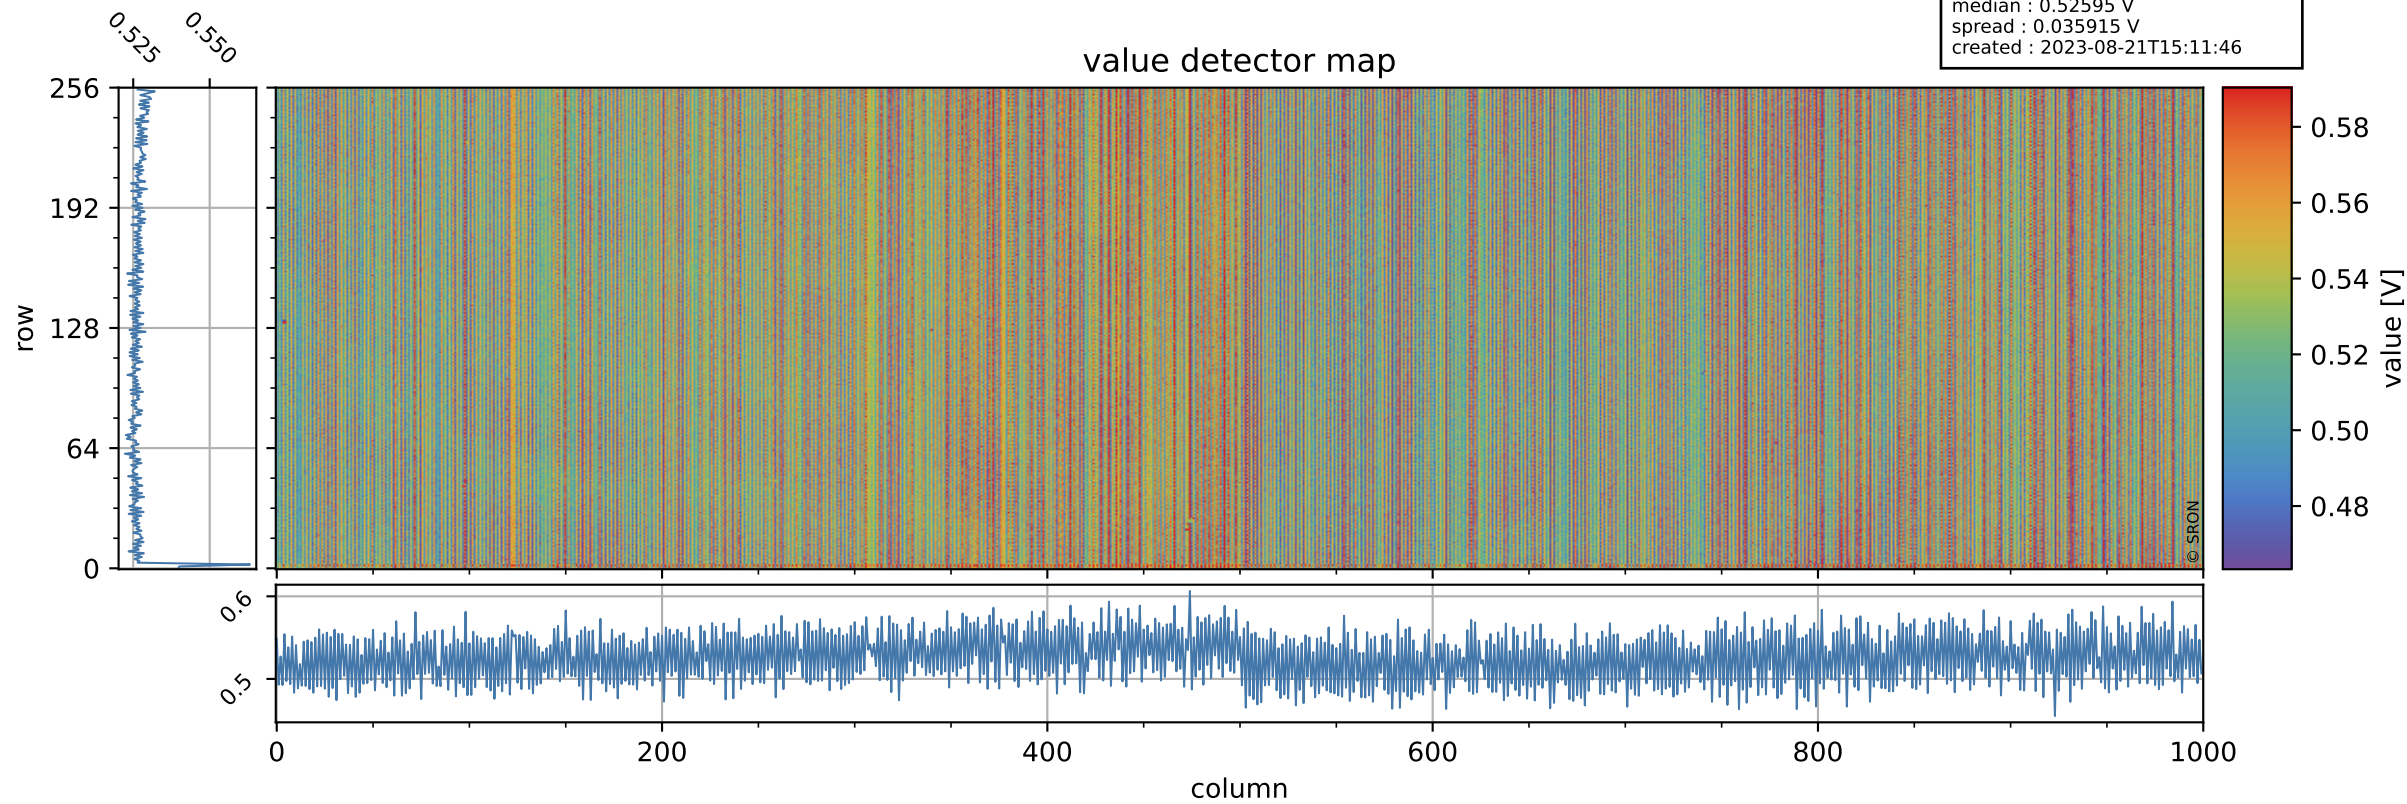

Tropomi SWIR offset (official)

orbits : 20 in [22402, 22447]
coverage : 2022-02-08 / 2022-02-11
median : 0.52595 V
spread : 0.035915 V
created : 2023-08-21T15:11:46

value detector map

Tropomi SWIR offset (official)

orbits : 20 in [22402, 22447]
coverage : 2022-02-08 / 2022-02-11
median : 27.754 μV
spread : 14.178 μV
created : 2023-08-21T15:11:46

Tropomi SWIR offset (official)

orbits : 20 in [22402, 22447]
coverage : 2022-02-08 / 2022-02-11
median : -0.062359 mV
spread : 0.40993 mV
created : 2023-08-21T15:11:47

value compared with SWIR offset CKD

Tropomi SWIR offset (official) ground-tracks of Sentinel-5P

orbits : 20 in [22402, 22447]
coverage : 2022-02-08 / 2022-02-11
created : 2023-08-21T15:11:47

Tropomi SWIR offset (official)

orbits : [2827, 22447]
coverage : 2018-04-30 / 2022-02-11
created : 2023-08-21T15:11:47

trend of detector median & temperatures