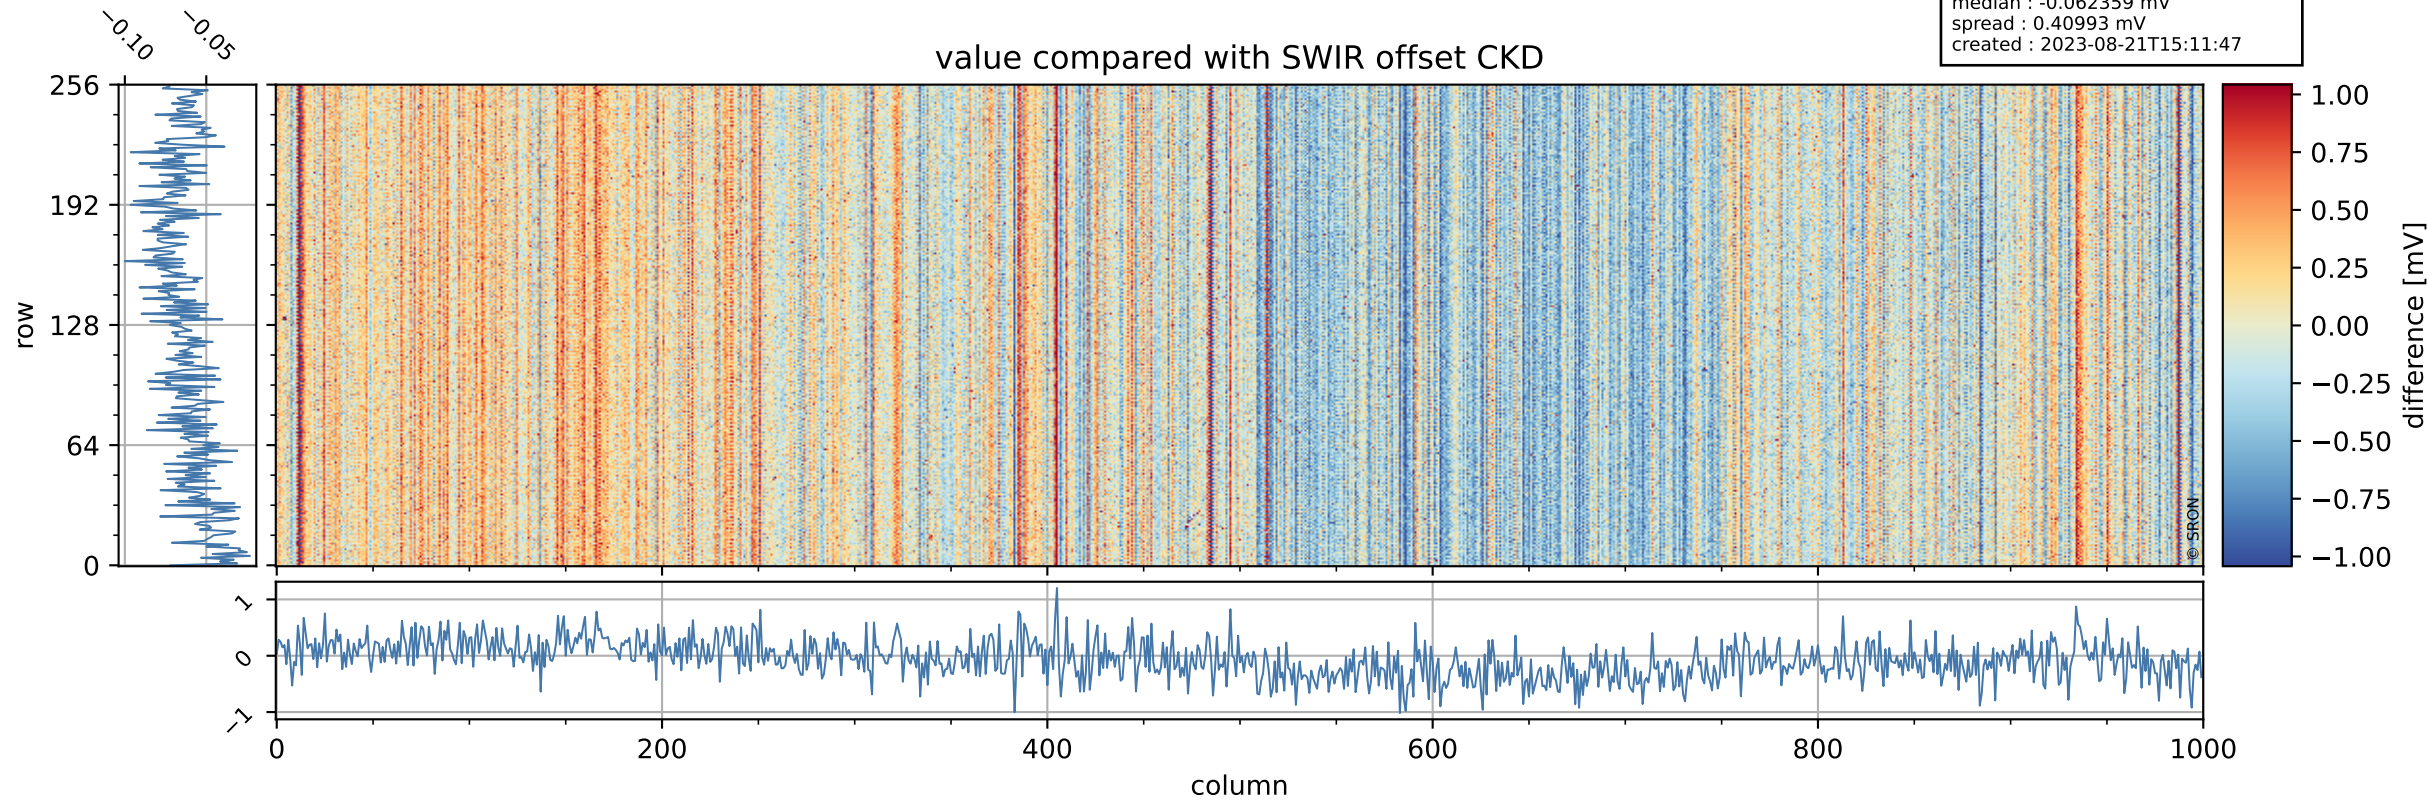

Tropomi SWIR offset (official)

orbits : 20 in [22402, 22447]
coverage : 2022-02-08 / 2022-02-11
median : 0.52595 V
spread : 0.035915 V
created : 2023-08-21T15:11:46

value detector map

Tropomi SWIR offset (official)

orbits : 20 in [22402, 22447]
coverage : 2022-02-08 / 2022-02-11
median : 27.754 μV
spread : 14.178 μV
created : 2023-08-21T15:11:46

Tropomi SWIR offset (official)

orbits : 20 in [22402, 22447]
coverage : 2022-02-08 / 2022-02-11
median : -0.062359 mV
spread : 0.40993 mV
created : 2023-08-21T15:11:47

value compared with SWIR offset CKD

Tropomi SWIR offset (official) ground-tracks of Sentinel-5P

orbits : 20 in [22402, 22447]
coverage : 2022-02-08 / 2022-02-11
created : 2023-08-21T15:11:47

Tropomi SWIR offset (official)

orbits : [2827, 22447]
coverage : 2018-04-30 / 2022-02-11
created : 2023-08-21T15:11:47

trend of detector median & temperatures