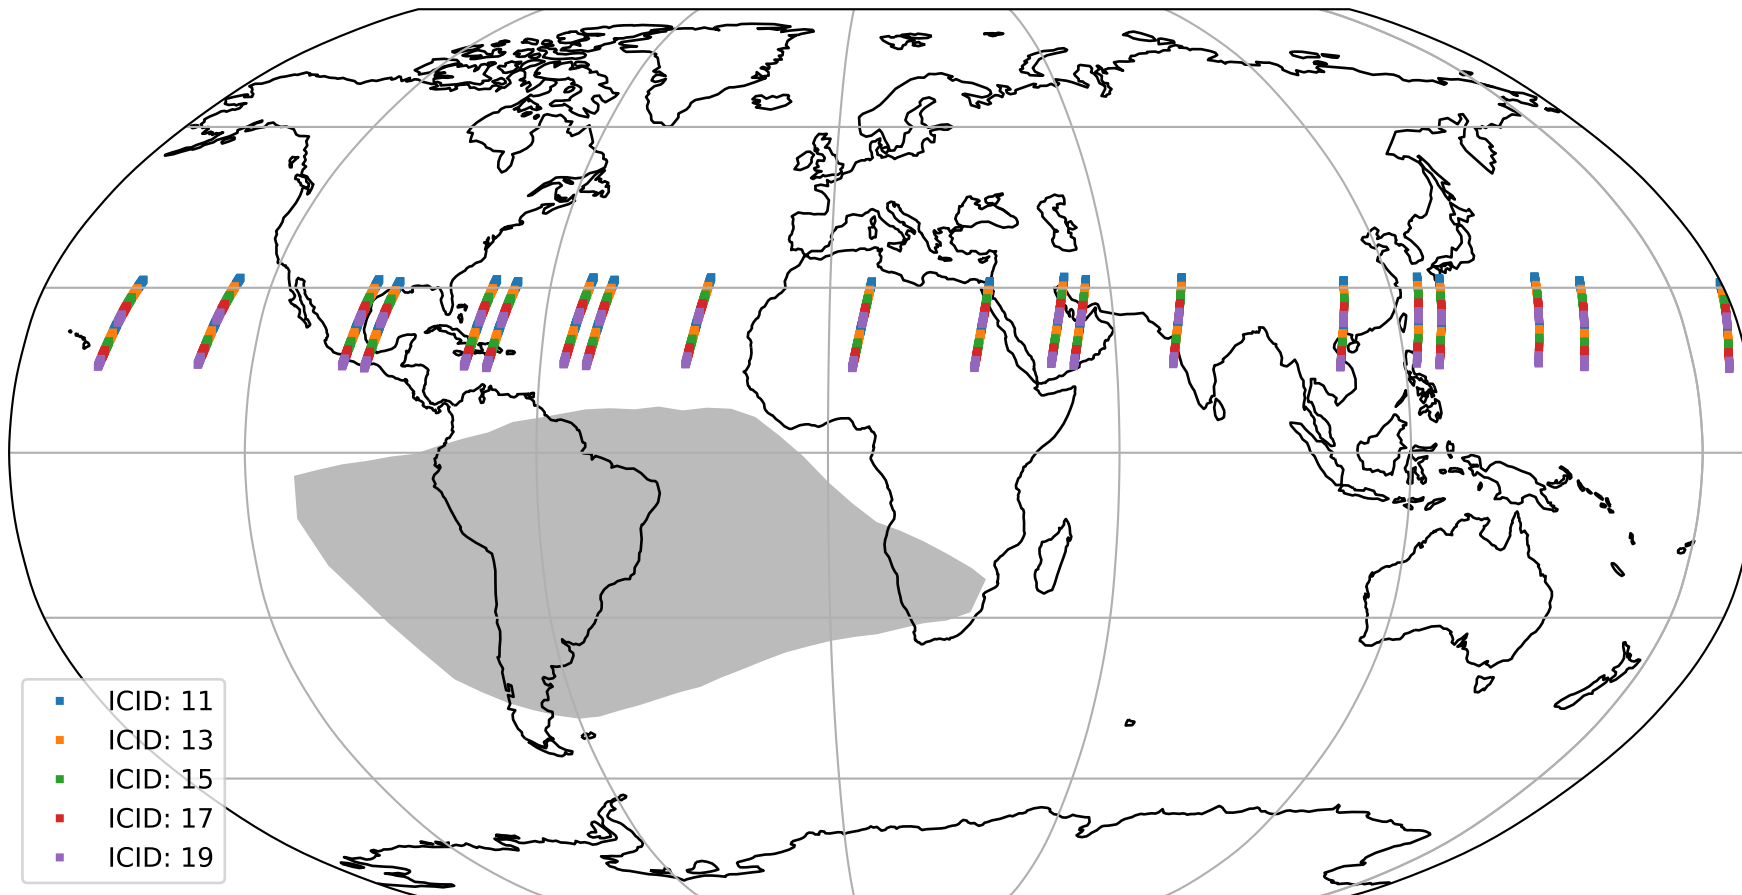

Tropomi SWIR offset (official)

orbits : 20 in [22402, 22447]
coverage : 2022-02-08 / 2022-02-11
median : 0.52595 V
spread : 0.035915 V
created : 2023-08-21T15:11:46

value detector map

Tropomi SWIR offset (official)

orbits : 20 in [22402, 22447]
coverage : 2022-02-08 / 2022-02-11
median : 27.754 μV
spread : 14.178 μV
created : 2023-08-21T15:11:46

Tropomi SWIR offset (official)

orbits : 20 in [22402, 22447]
coverage : 2022-02-08 / 2022-02-11
median : -0.062359 mV
spread : 0.40993 mV
created : 2023-08-21T15:11:47

value compared with SWIR offset CKD

Tropomi SWIR offset (official) ground-tracks of Sentinel-5P

orbits : 20 in [22402, 22447]
coverage : 2022-02-08 / 2022-02-11
created : 2023-08-21T15:11:47

Tropomi SWIR offset (official)

orbits : [2827, 22447]
coverage : 2018-04-30 / 2022-02-11
created : 2023-08-21T15:11:47

trend of detector median & temperatures