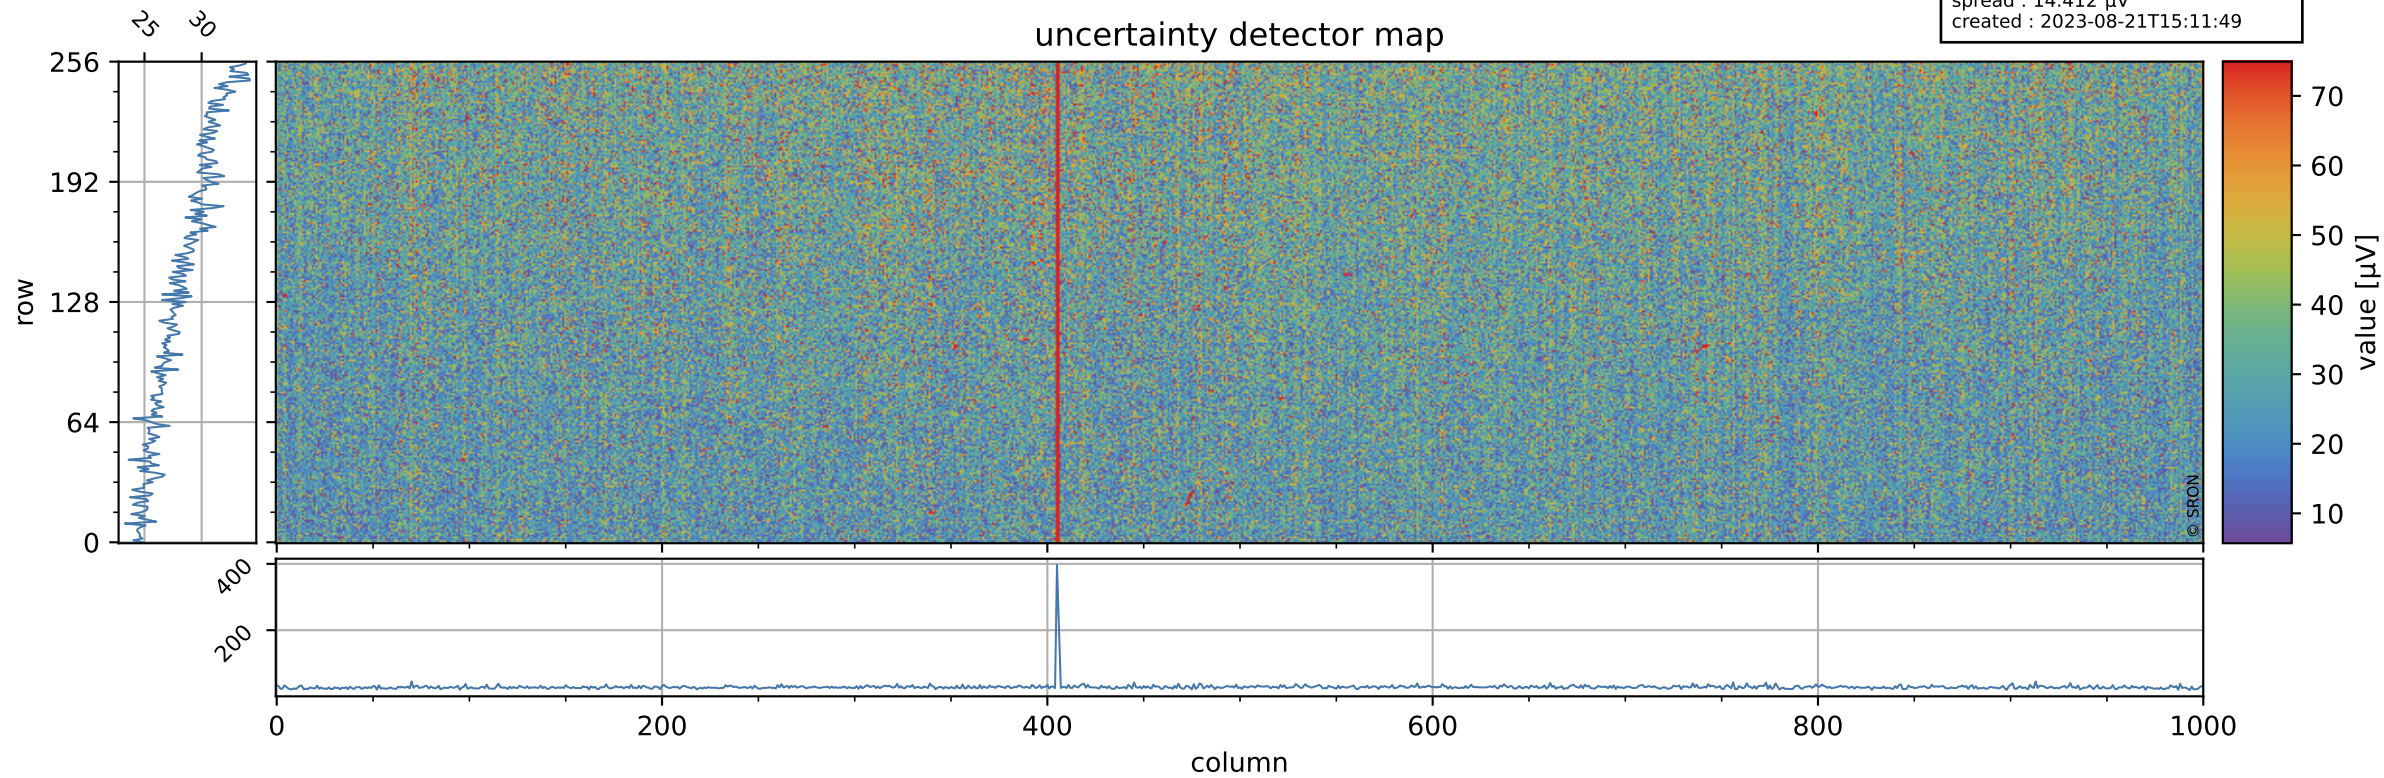

Tropomi SWIR offset (official)

orbits : 19 in [22417, 22462]
coverage : 2022-02-09 / 2022-02-12
median : 0.52595 V
spread : 0.035914 V
created : 2023-08-21T15:11:49

value detector map

Tropomi SWIR offset (official)

orbits : 19 in [22417, 22462]
coverage : 2022-02-09 / 2022-02-12
median : 28.414 μV
spread : 14.412 μV
created : 2023-08-21T15:11:49

Tropomi SWIR offset (official)

orbits : 19 in [22417, 22462]
coverage : 2022-02-09 / 2022-02-12
median : -0.059302 mV
spread : 0.40942 mV
created : 2023-08-21T15:11:50

value compared with SWIR offset CKD

Tropomi SWIR offset (official) ground-tracks of Sentinel-5P

orbits : 19 in [22417, 22462]
coverage : 2022-02-09 / 2022-02-12
created : 2023-08-21T15:11:50

Tropomi SWIR offset (official)

orbits : [2827, 22462]
coverage : 2018-04-30 / 2022-02-12
created : 2023-08-21T15:11:51

trend of detector median & temperatures