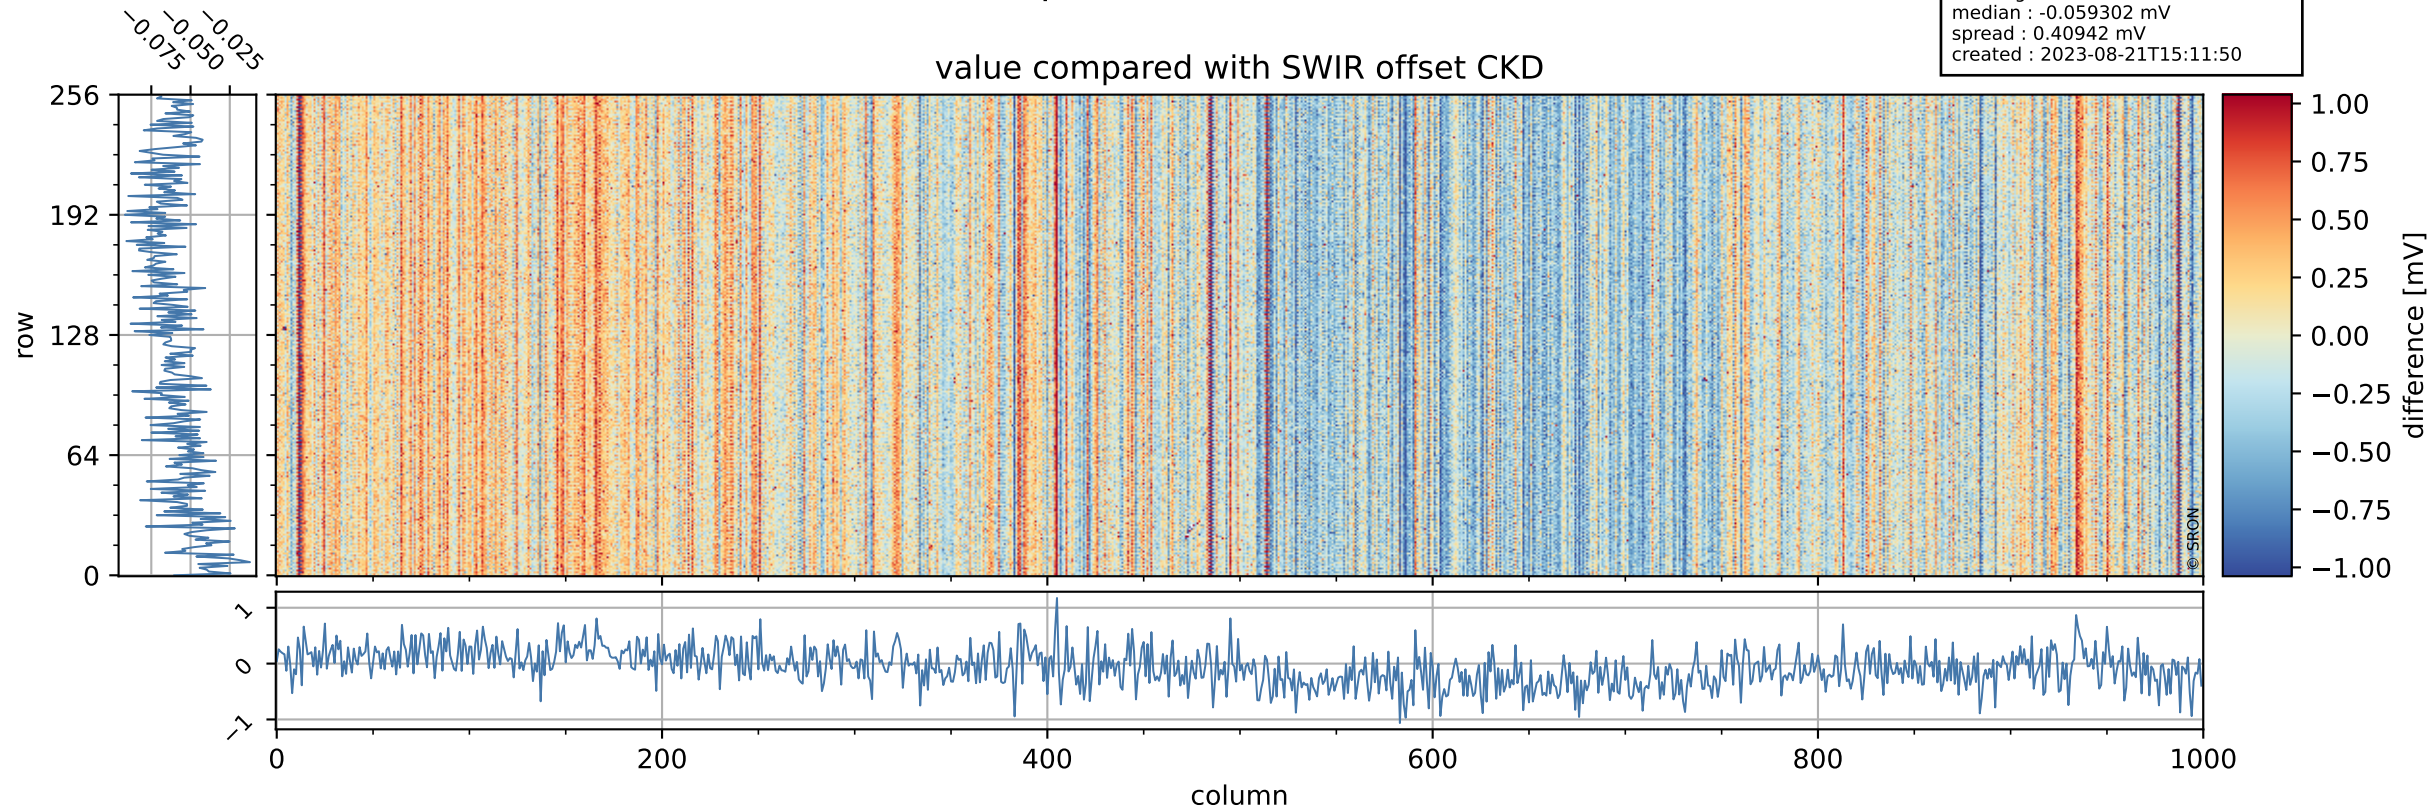

Tropomi SWIR offset (official)

orbits : 19 in [22417, 22462]
coverage : 2022-02-09 / 2022-02-12
median : 0.52595 V
spread : 0.035914 V
created : 2023-08-21T15:11:49

value detector map

Tropomi SWIR offset (official)

orbits : 19 in [22417, 22462]
coverage : 2022-02-09 / 2022-02-12
median : 28.414 μV
spread : 14.412 μV
created : 2023-08-21T15:11:49

Tropomi SWIR offset (official)

orbits : 19 in [22417, 22462]
coverage : 2022-02-09 / 2022-02-12
median : -0.059302 mV
spread : 0.40942 mV
created : 2023-08-21T15:11:50

value compared with SWIR offset CKD

Tropomi SWIR offset (official) ground-tracks of Sentinel-5P

orbits : 19 in [22417, 22462]
coverage : 2022-02-09 / 2022-02-12
created : 2023-08-21T15:11:50

Tropomi SWIR offset (official)

orbits : [2827, 22462]
coverage : 2018-04-30 / 2022-02-12
created : 2023-08-21T15:11:51

trend of detector median & temperatures