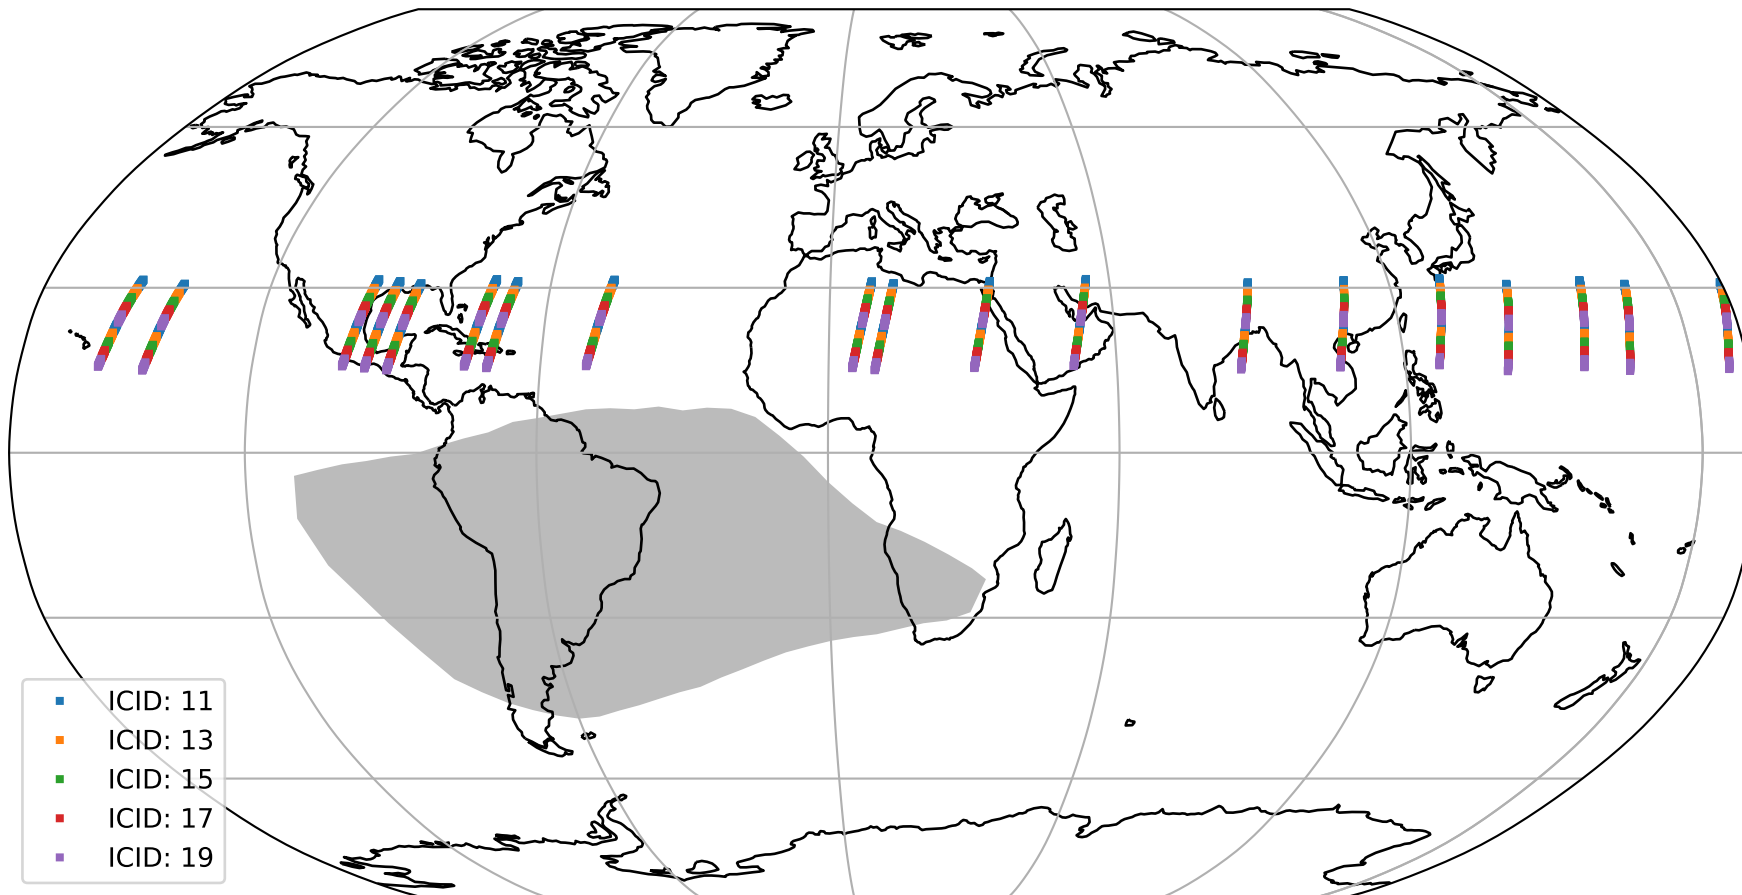

Tropomi SWIR offset (official)

orbits : 19 in [22417, 22462]
coverage : 2022-02-09 / 2022-02-12
median : 0.52595 V
spread : 0.035914 V
created : 2023-08-21T15:11:49

value detector map

Tropomi SWIR offset (official)

orbits : 19 in [22417, 22462]
coverage : 2022-02-09 / 2022-02-12
median : 28.414 μV
spread : 14.412 μV
created : 2023-08-21T15:11:49

Tropomi SWIR offset (official)

orbits : 19 in [22417, 22462]
coverage : 2022-02-09 / 2022-02-12
median : -0.059302 mV
spread : 0.40942 mV
created : 2023-08-21T15:11:50

value compared with SWIR offset CKD

Tropomi SWIR offset (official) ground-tracks of Sentinel-5P

orbits : 19 in [22417, 22462]
coverage : 2022-02-09 / 2022-02-12
created : 2023-08-21T15:11:50

Tropomi SWIR offset (official)

orbits : [2827, 22462]
coverage : 2018-04-30 / 2022-02-12
created : 2023-08-21T15:11:51

trend of detector median & temperatures