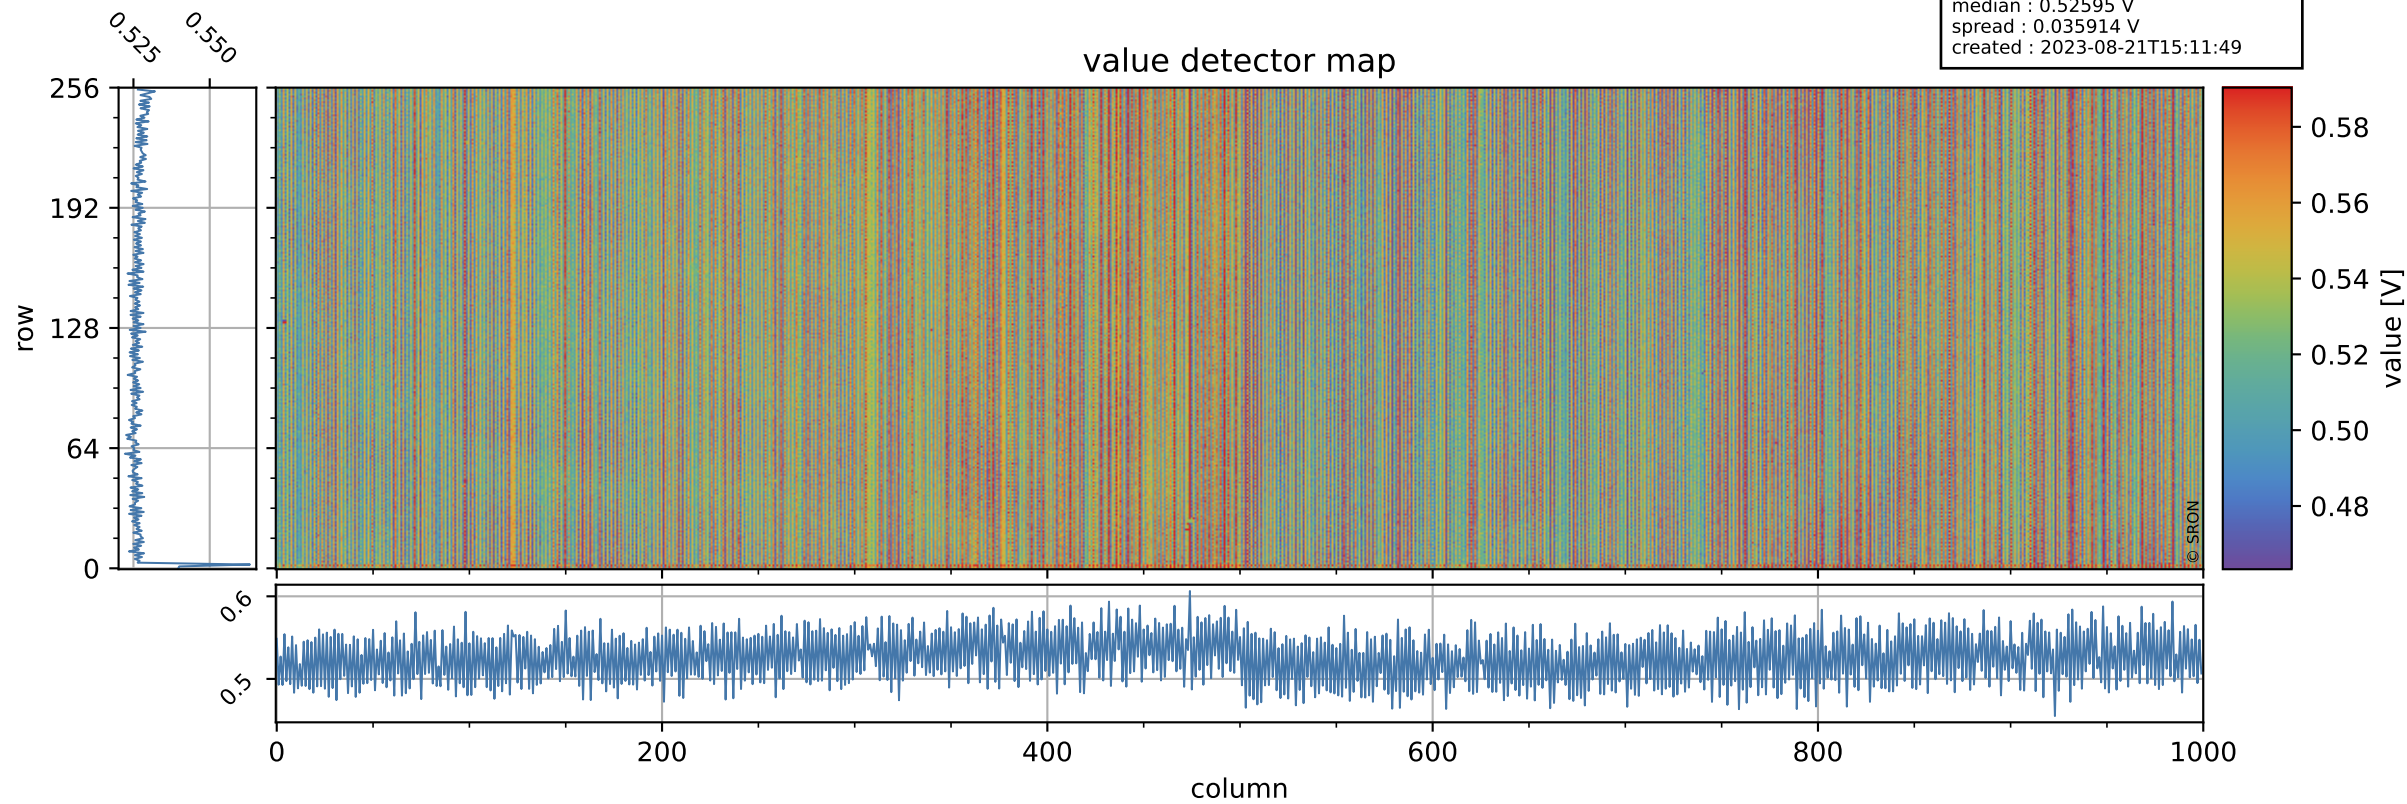

Tropomi SWIR offset (official)

orbits : 19 in [22417, 22462]
coverage : 2022-02-09 / 2022-02-12
median : 0.52595 V
spread : 0.035914 V
created : 2023-08-21T15:11:49

value detector map

Tropomi SWIR offset (official)

orbits : 19 in [22417, 22462]
coverage : 2022-02-09 / 2022-02-12
median : 28.414 μV
spread : 14.412 μV
created : 2023-08-21T15:11:49

Tropomi SWIR offset (official)

orbits : 19 in [22417, 22462]
coverage : 2022-02-09 / 2022-02-12
median : -0.059302 mV
spread : 0.40942 mV
created : 2023-08-21T15:11:50

value compared with SWIR offset CKD

Tropomi SWIR offset (official) ground-tracks of Sentinel-5P

orbits : 19 in [22417, 22462]
coverage : 2022-02-09 / 2022-02-12
created : 2023-08-21T15:11:50

Tropomi SWIR offset (official)

orbits : [2827, 22462]
coverage : 2018-04-30 / 2022-02-12
created : 2023-08-21T15:11:51

trend of detector median & temperatures