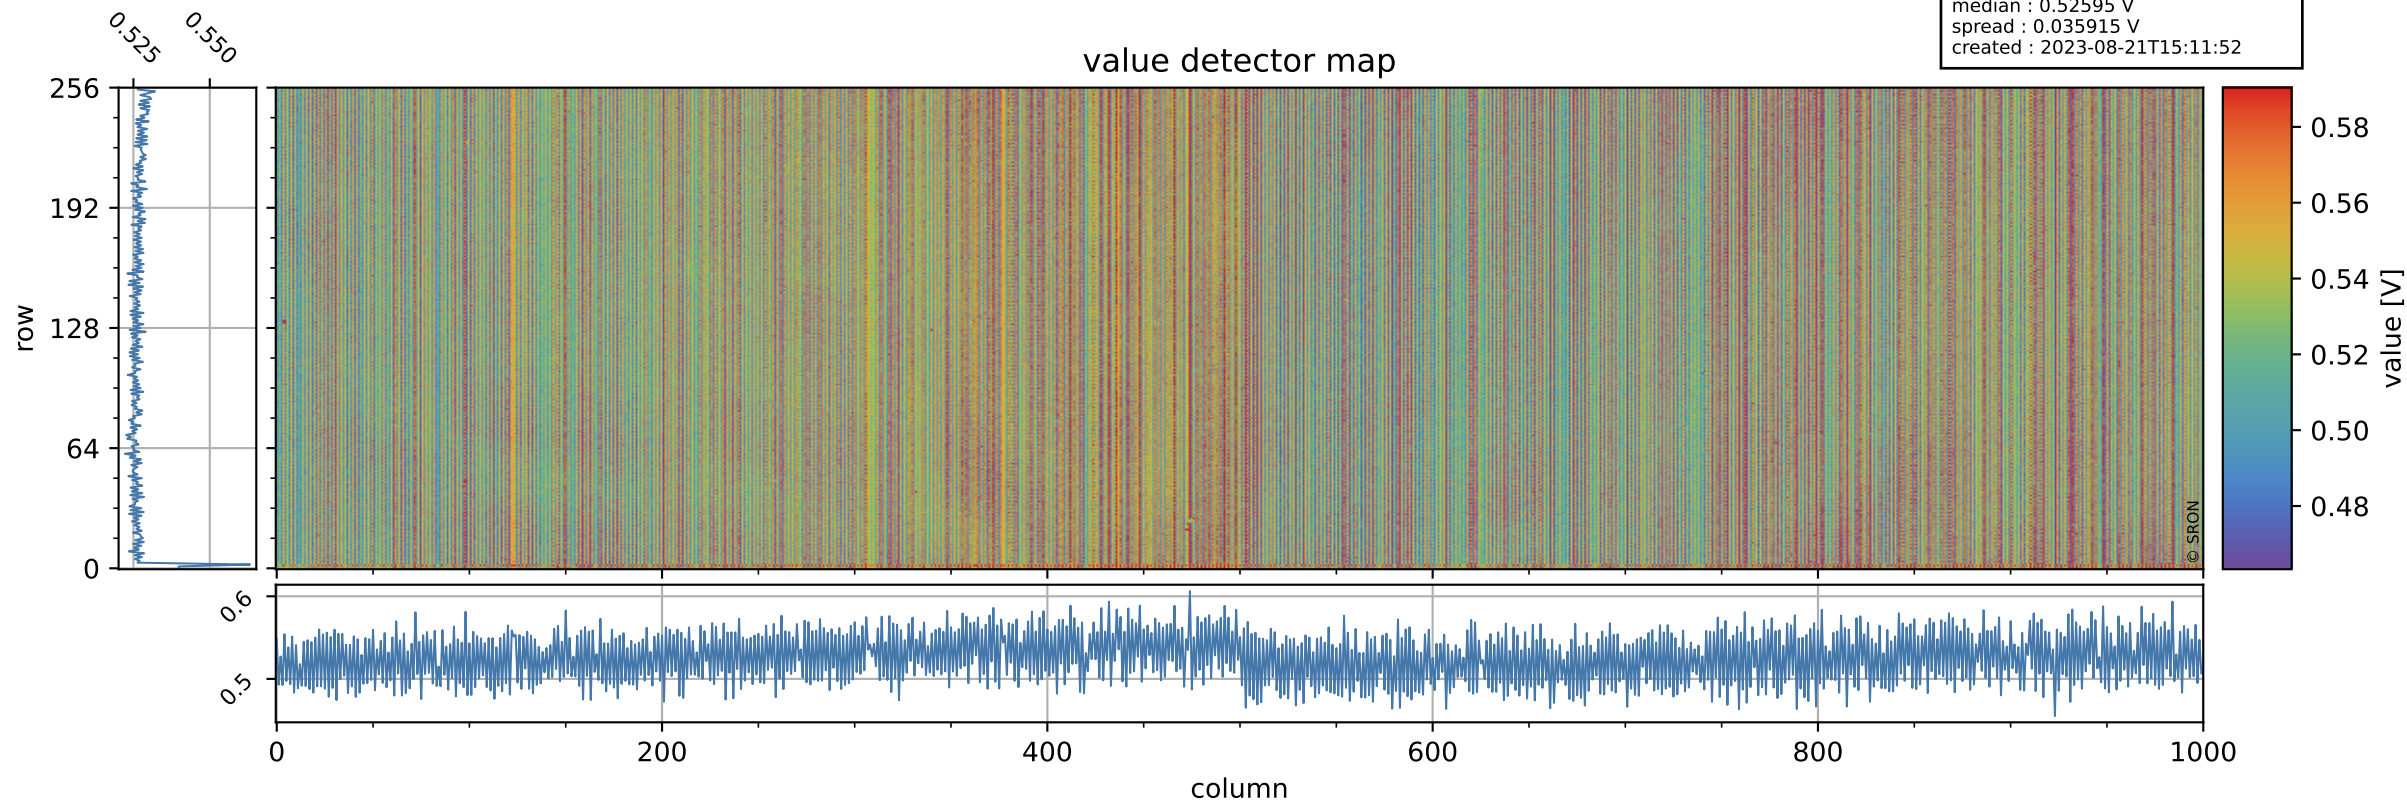

Tropomi SWIR offset (official)

orbits : 19 in [22432, 22477]
coverage : 2022-02-10 / 2022-02-13
median : 0.52595 V
spread : 0.035915 V
created : 2023-08-21T15:11:52

value detector map

Tropomi SWIR offset (official)

orbits : 19 in [22432, 22477]
coverage : 2022-02-10 / 2022-02-13
median : 28.433 μV
spread : 14.424 μV
created : 2023-08-21T15:11:53

Tropomi SWIR offset (official)

orbits : 19 in [22432, 22477]
coverage : 2022-02-10 / 2022-02-13
median : -0.063292 mV
spread : 0.41322 mV
created : 2023-08-21T15:11:53

value compared with SWIR offset CKD

Tropomi SWIR offset (official) ground-tracks of Sentinel-5P

orbits : 19 in [22432, 22477]
coverage : 2022-02-10 / 2022-02-13
created : 2023-08-21T15:11:54

Tropomi SWIR offset (official)

orbits : [2827, 22477]
coverage : 2018-04-30 / 2022-02-13
created : 2023-08-21T15:11:54

trend of detector median & temperatures