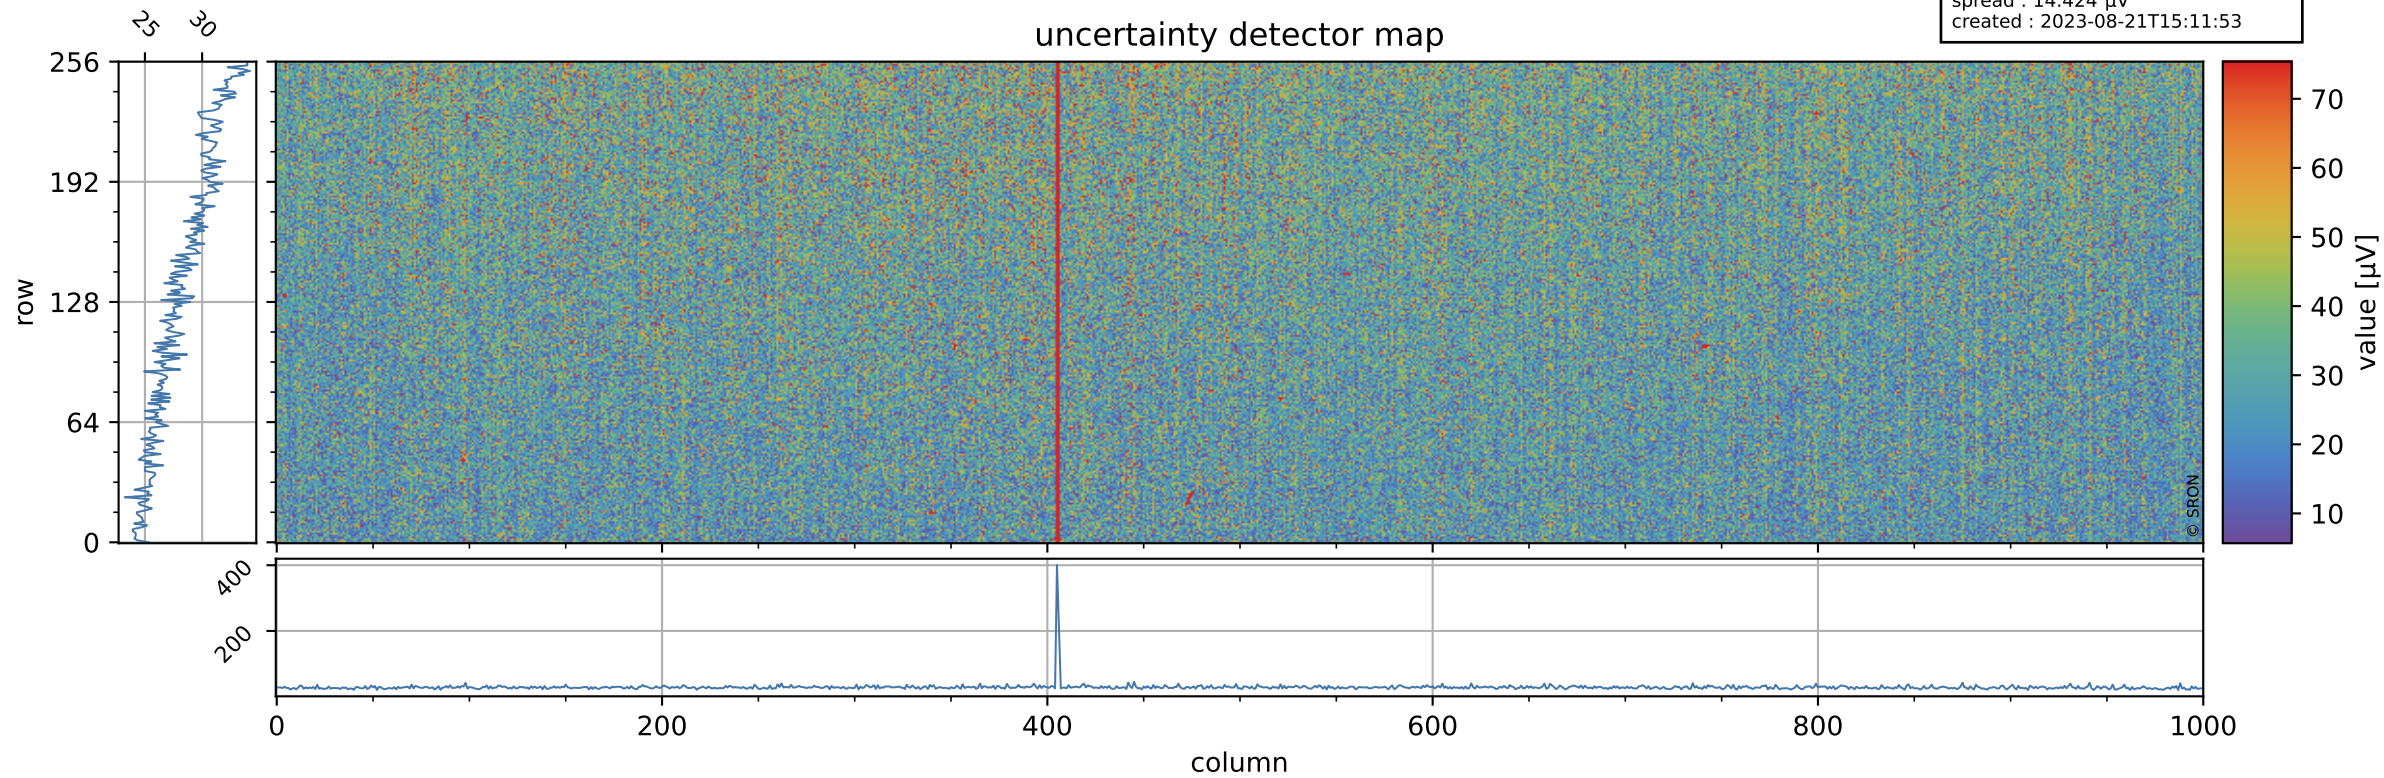

Tropomi SWIR offset (official)

orbits : 19 in [22432, 22477]
coverage : 2022-02-10 / 2022-02-13
median : 0.52595 V
spread : 0.035915 V
created : 2023-08-21T15:11:52

value detector map

Tropomi SWIR offset (official)

orbits : 19 in [22432, 22477]
coverage : 2022-02-10 / 2022-02-13
median : 28.433 μV
spread : 14.424 μV
created : 2023-08-21T15:11:53

Tropomi SWIR offset (official)

orbits : 19 in [22432, 22477]
coverage : 2022-02-10 / 2022-02-13
median : -0.063292 mV
spread : 0.41322 mV
created : 2023-08-21T15:11:53

value compared with SWIR offset CKD

Tropomi SWIR offset (official) ground-tracks of Sentinel-5P

orbits : 19 in [22432, 22477]
coverage : 2022-02-10 / 2022-02-13
created : 2023-08-21T15:11:54

Tropomi SWIR offset (official)

orbits : [2827, 22477]
coverage : 2018-04-30 / 2022-02-13
created : 2023-08-21T15:11:54

trend of detector median & temperatures