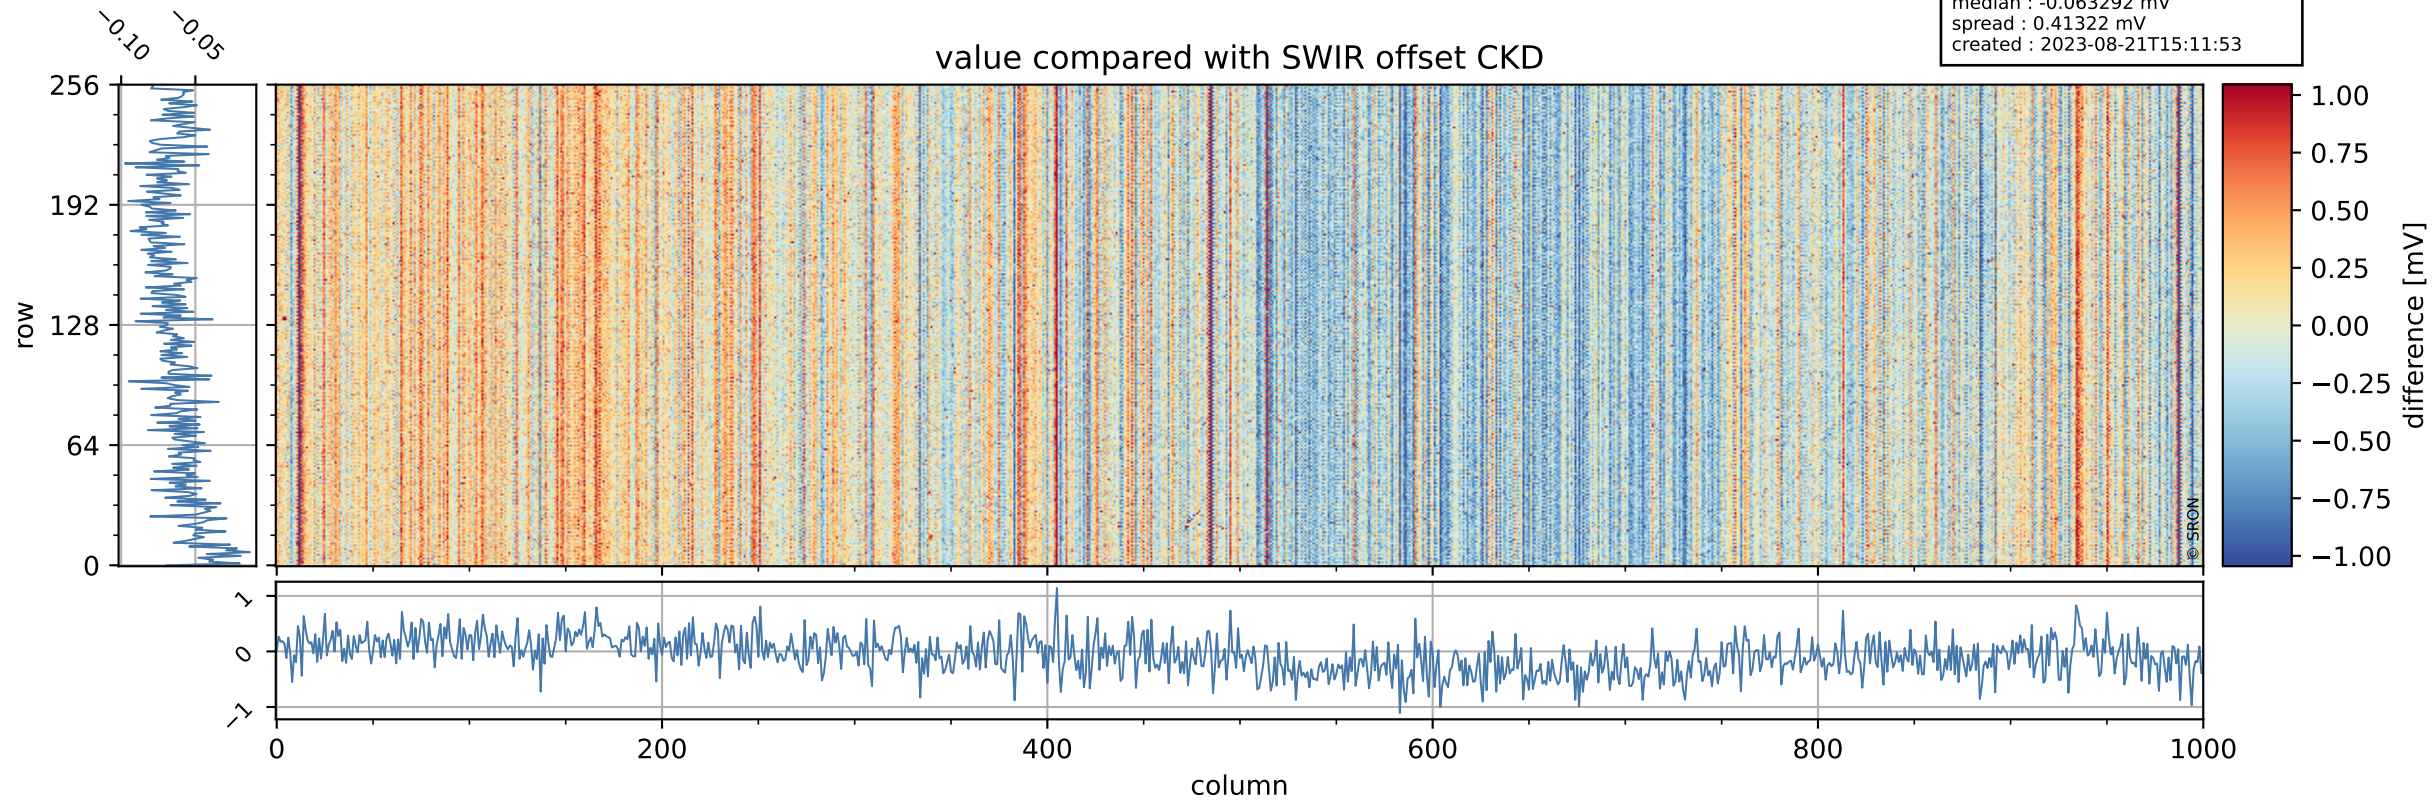

Tropomi SWIR offset (official)

orbits : 19 in [22432, 22477]
coverage : 2022-02-10 / 2022-02-13
median : 0.52595 V
spread : 0.035915 V
created : 2023-08-21T15:11:52

value detector map

Tropomi SWIR offset (official)

orbits : 19 in [22432, 22477]
coverage : 2022-02-10 / 2022-02-13
median : 28.433 μV
spread : 14.424 μV
created : 2023-08-21T15:11:53

Tropomi SWIR offset (official)

orbits : 19 in [22432, 22477]
coverage : 2022-02-10 / 2022-02-13
median : -0.063292 mV
spread : 0.41322 mV
created : 2023-08-21T15:11:53

value compared with SWIR offset CKD

Tropomi SWIR offset (official) ground-tracks of Sentinel-5P

orbits : 19 in [22432, 22477]
coverage : 2022-02-10 / 2022-02-13
created : 2023-08-21T15:11:54

Tropomi SWIR offset (official)

orbits : [2827, 22477]
coverage : 2018-04-30 / 2022-02-13
created : 2023-08-21T15:11:54

trend of detector median & temperatures