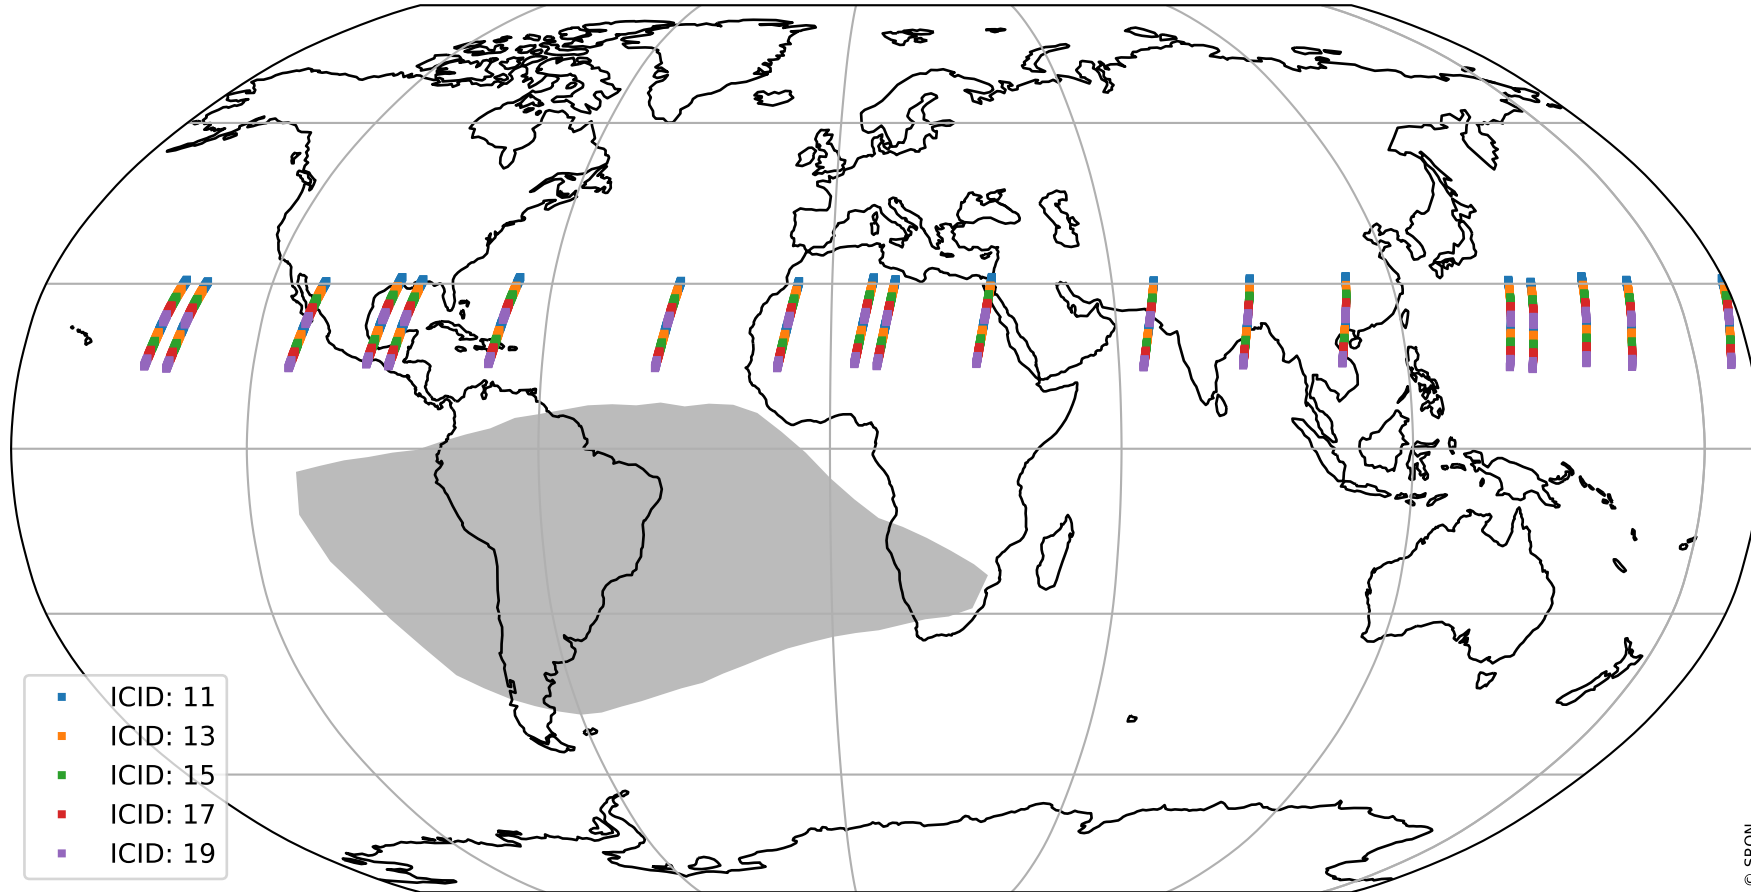

Tropomi SWIR offset (official)

orbits : 19 in [22432, 22477]
coverage : 2022-02-10 / 2022-02-13
median : 0.52595 V
spread : 0.035915 V
created : 2023-08-21T15:11:52

value detector map

Tropomi SWIR offset (official)

orbits : 19 in [22432, 22477]
coverage : 2022-02-10 / 2022-02-13
median : 28.433 μV
spread : 14.424 μV
created : 2023-08-21T15:11:53

Tropomi SWIR offset (official)

orbits : 19 in [22432, 22477]
coverage : 2022-02-10 / 2022-02-13
median : -0.063292 mV
spread : 0.41322 mV
created : 2023-08-21T15:11:53

value compared with SWIR offset CKD

Tropomi SWIR offset (official) ground-tracks of Sentinel-5P

orbits : 19 in [22432, 22477]
coverage : 2022-02-10 / 2022-02-13
created : 2023-08-21T15:11:54

Tropomi SWIR offset (official)

orbits : [2827, 22477]
coverage : 2018-04-30 / 2022-02-13
created : 2023-08-21T15:11:54

trend of detector median & temperatures