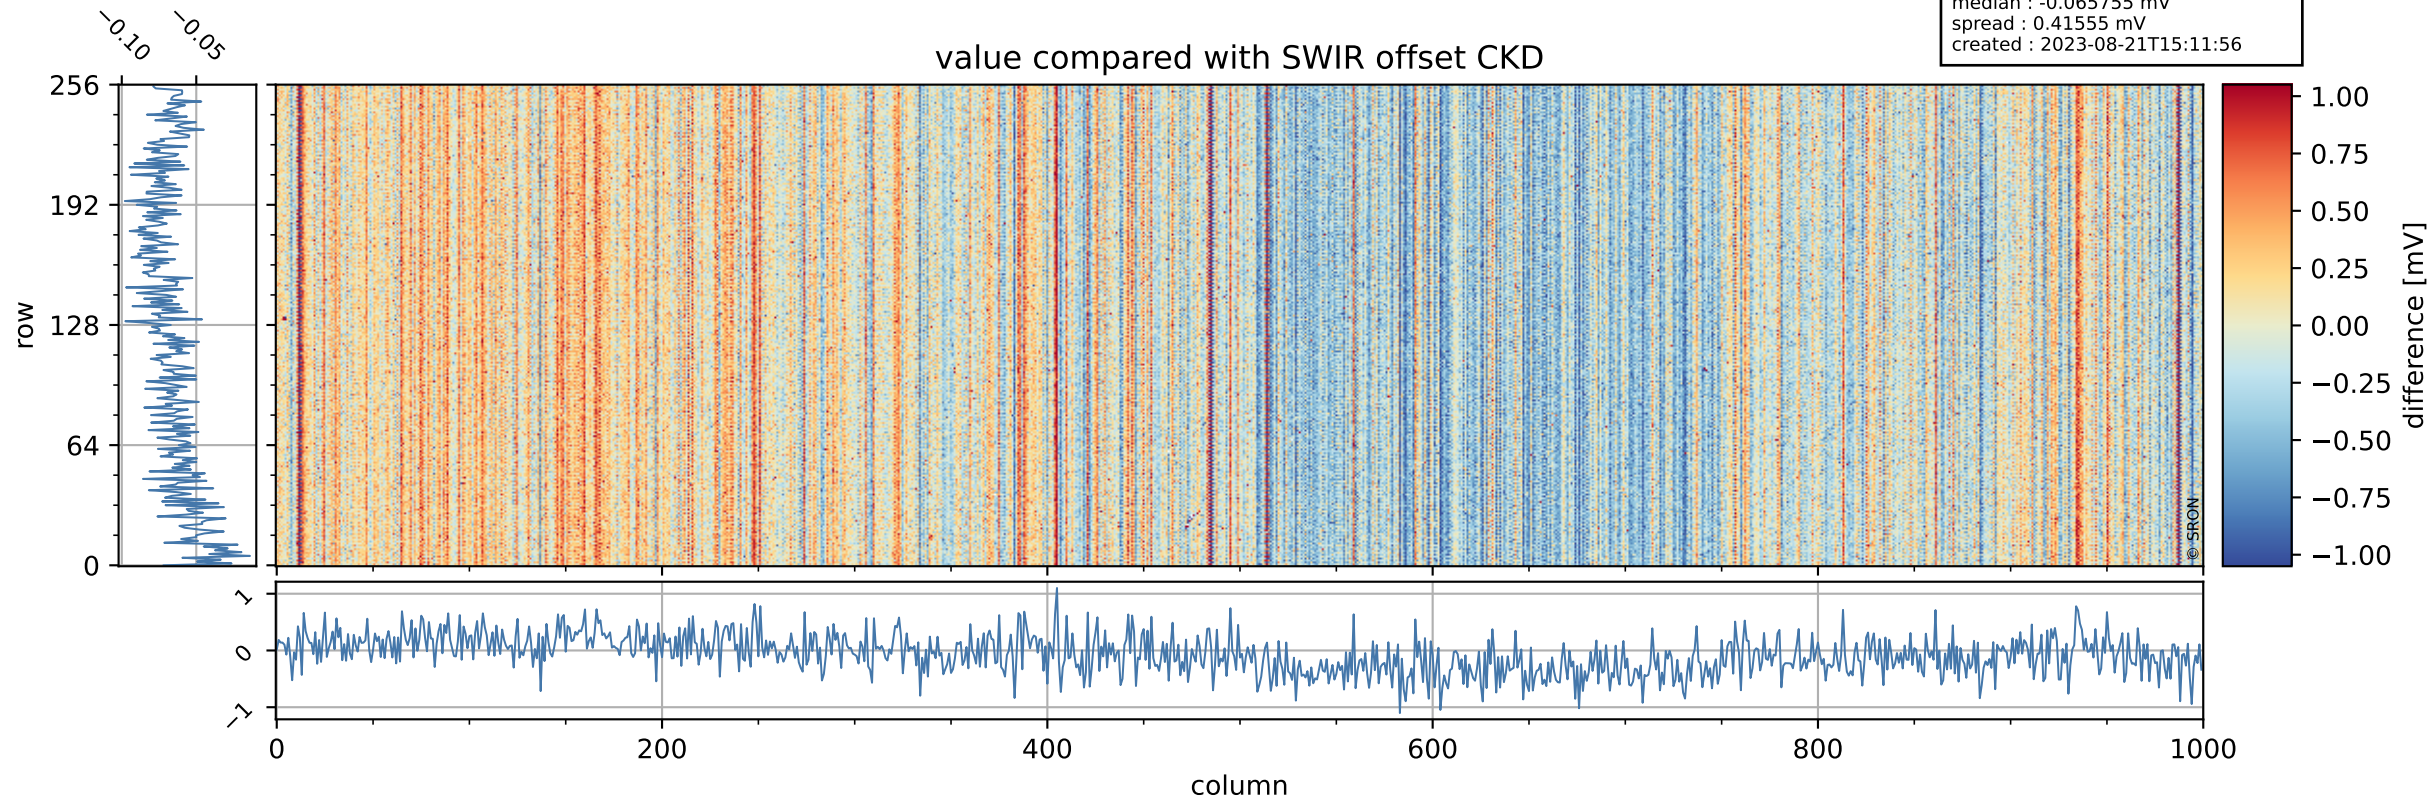

Tropomi SWIR offset (official)

orbits : 18 in [22447, 22492]
coverage : 2022-02-11 / 2022-02-14
median : 0.52594 V
spread : 0.035914 V
created : 2023-08-21T15:11:55

value detector map

Tropomi SWIR offset (official)

orbits : 18 in [22447, 22492]
coverage : 2022-02-11 / 2022-02-14
median : 28.634 μV
spread : 14.48 μV
created : 2023-08-21T15:11:56

Tropomi SWIR offset (official)

orbits : 18 in [22447, 22492]
coverage : 2022-02-11 / 2022-02-14
median : -0.065755 mV
spread : 0.41555 mV
created : 2023-08-21T15:11:56

value compared with SWIR offset CKD

Tropomi SWIR offset (official) ground-tracks of Sentinel-5P

orbits : 18 in [22447, 22492]
coverage : 2022-02-11 / 2022-02-14
created : 2023-08-21T15:11:57

Tropomi SWIR offset (official)

orbits : [2827, 22492]
coverage : 2018-04-30 / 2022-02-14
created : 2023-08-21T15:11:57

trend of detector median & temperatures