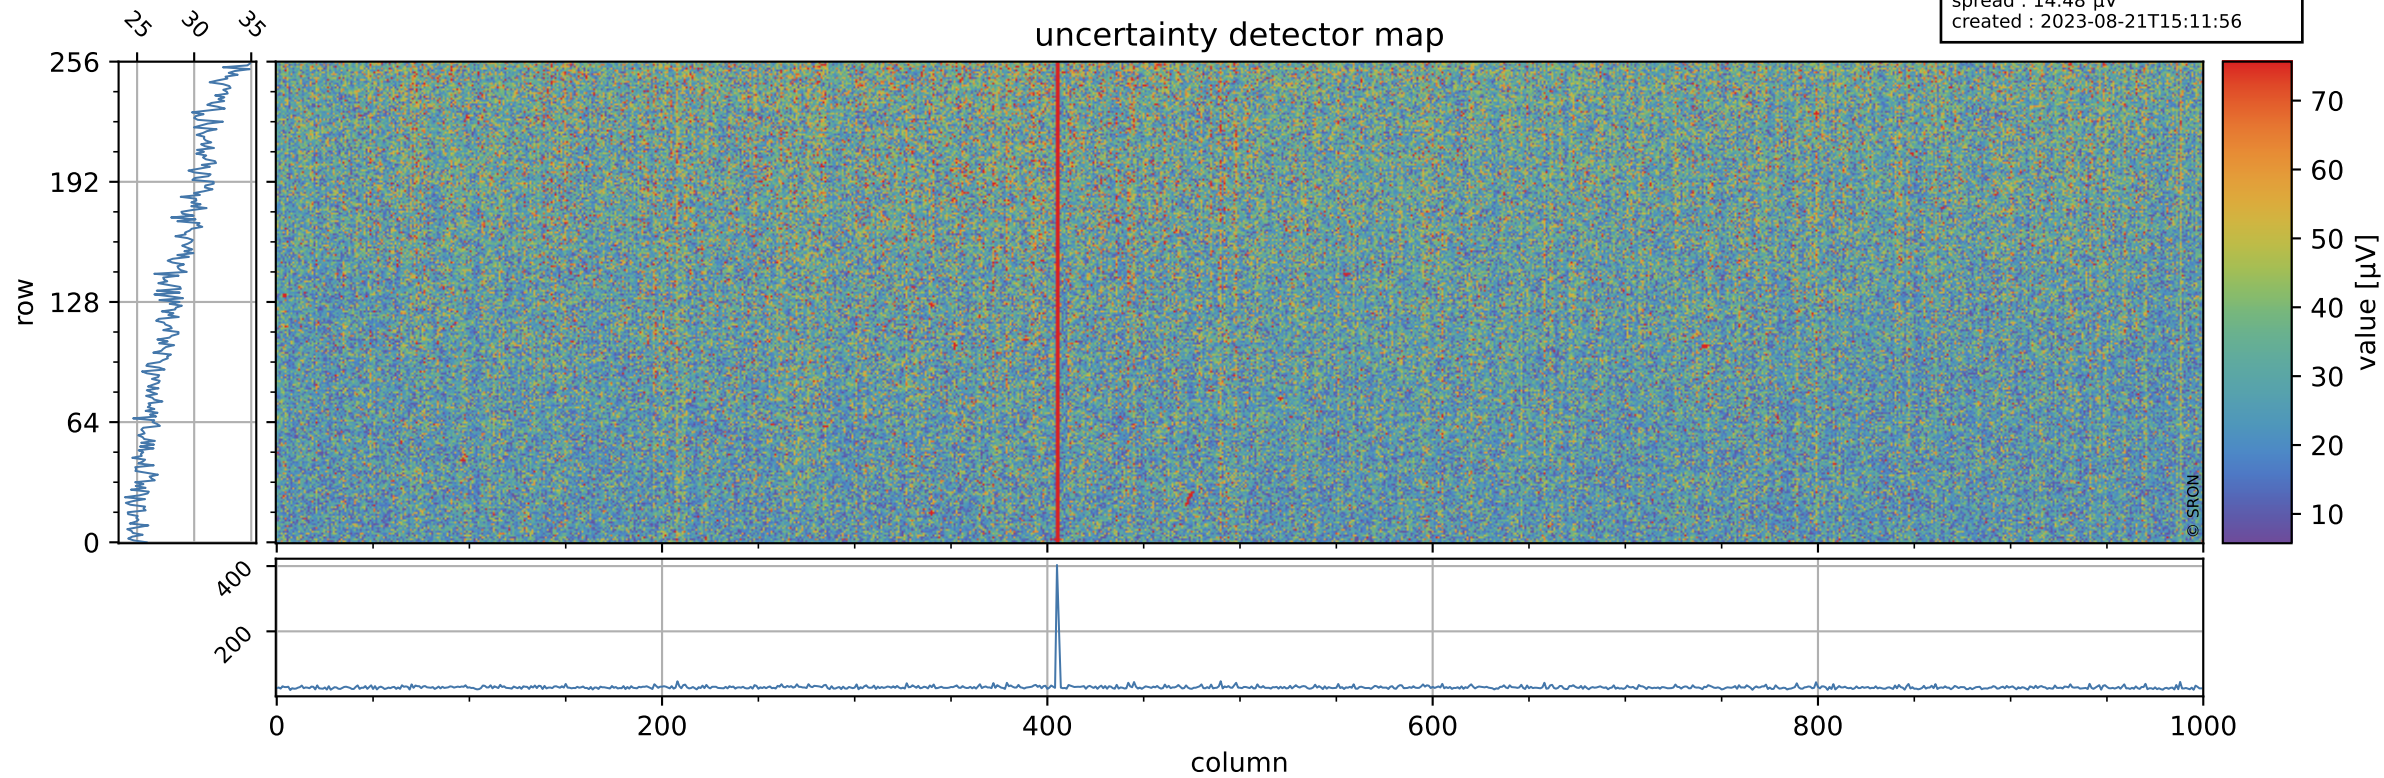

Tropomi SWIR offset (official)

orbits : 18 in [22447, 22492]
coverage : 2022-02-11 / 2022-02-14
median : 0.52594 V
spread : 0.035914 V
created : 2023-08-21T15:11:55

value detector map

Tropomi SWIR offset (official)

orbits : 18 in [22447, 22492]
coverage : 2022-02-11 / 2022-02-14
median : 28.634 μV
spread : 14.48 μV
created : 2023-08-21T15:11:56

Tropomi SWIR offset (official)

orbits : 18 in [22447, 22492]
coverage : 2022-02-11 / 2022-02-14
median : -0.065755 mV
spread : 0.41555 mV
created : 2023-08-21T15:11:56

value compared with SWIR offset CKD

Tropomi SWIR offset (official) ground-tracks of Sentinel-5P

orbits : 18 in [22447, 22492]
coverage : 2022-02-11 / 2022-02-14
created : 2023-08-21T15:11:57

Tropomi SWIR offset (official)

orbits : [2827, 22492]
coverage : 2018-04-30 / 2022-02-14
created : 2023-08-21T15:11:57

trend of detector median & temperatures