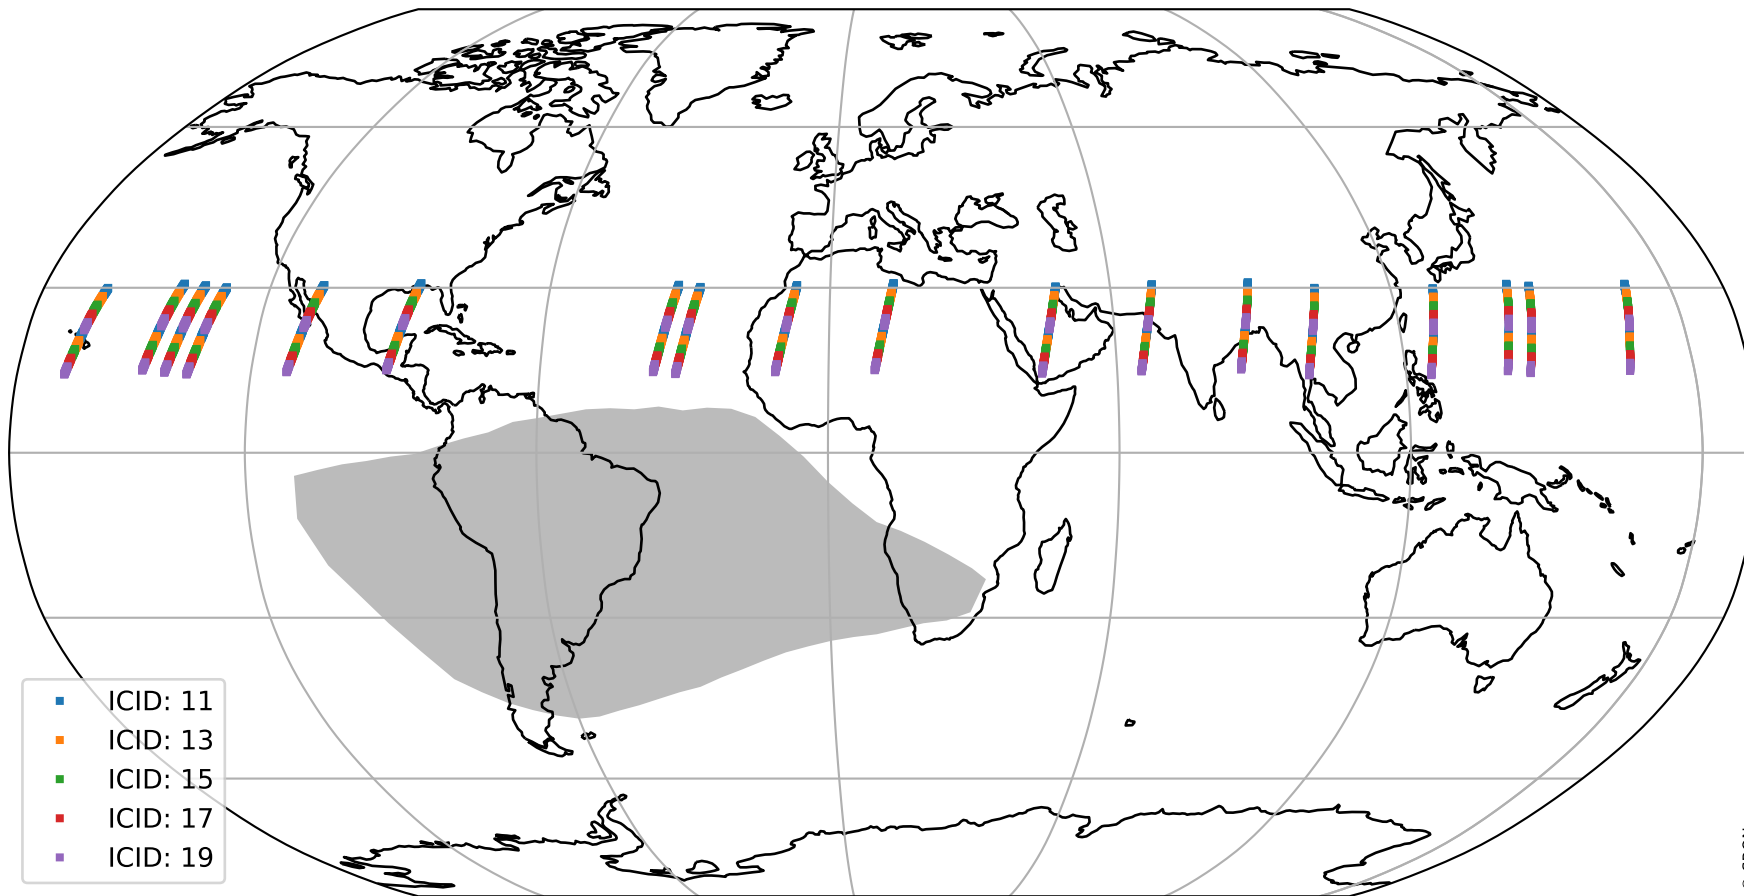

Tropomi SWIR offset (official)

orbits : 18 in [22447, 22492]
coverage : 2022-02-11 / 2022-02-14
median : 0.52594 V
spread : 0.035914 V
created : 2023-08-21T15:11:55

value detector map

Tropomi SWIR offset (official)

orbits : 18 in [22447, 22492]
coverage : 2022-02-11 / 2022-02-14
median : 28.634 μV
spread : 14.48 μV
created : 2023-08-21T15:11:56

Tropomi SWIR offset (official)

orbits : 18 in [22447, 22492]
coverage : 2022-02-11 / 2022-02-14
median : -0.065755 mV
spread : 0.41555 mV
created : 2023-08-21T15:11:56

value compared with SWIR offset CKD

Tropomi SWIR offset (official) ground-tracks of Sentinel-5P

orbits : 18 in [22447, 22492]
coverage : 2022-02-11 / 2022-02-14
created : 2023-08-21T15:11:57

Tropomi SWIR offset (official)

orbits : [2827, 22492]
coverage : 2018-04-30 / 2022-02-14
created : 2023-08-21T15:11:57

trend of detector median & temperatures