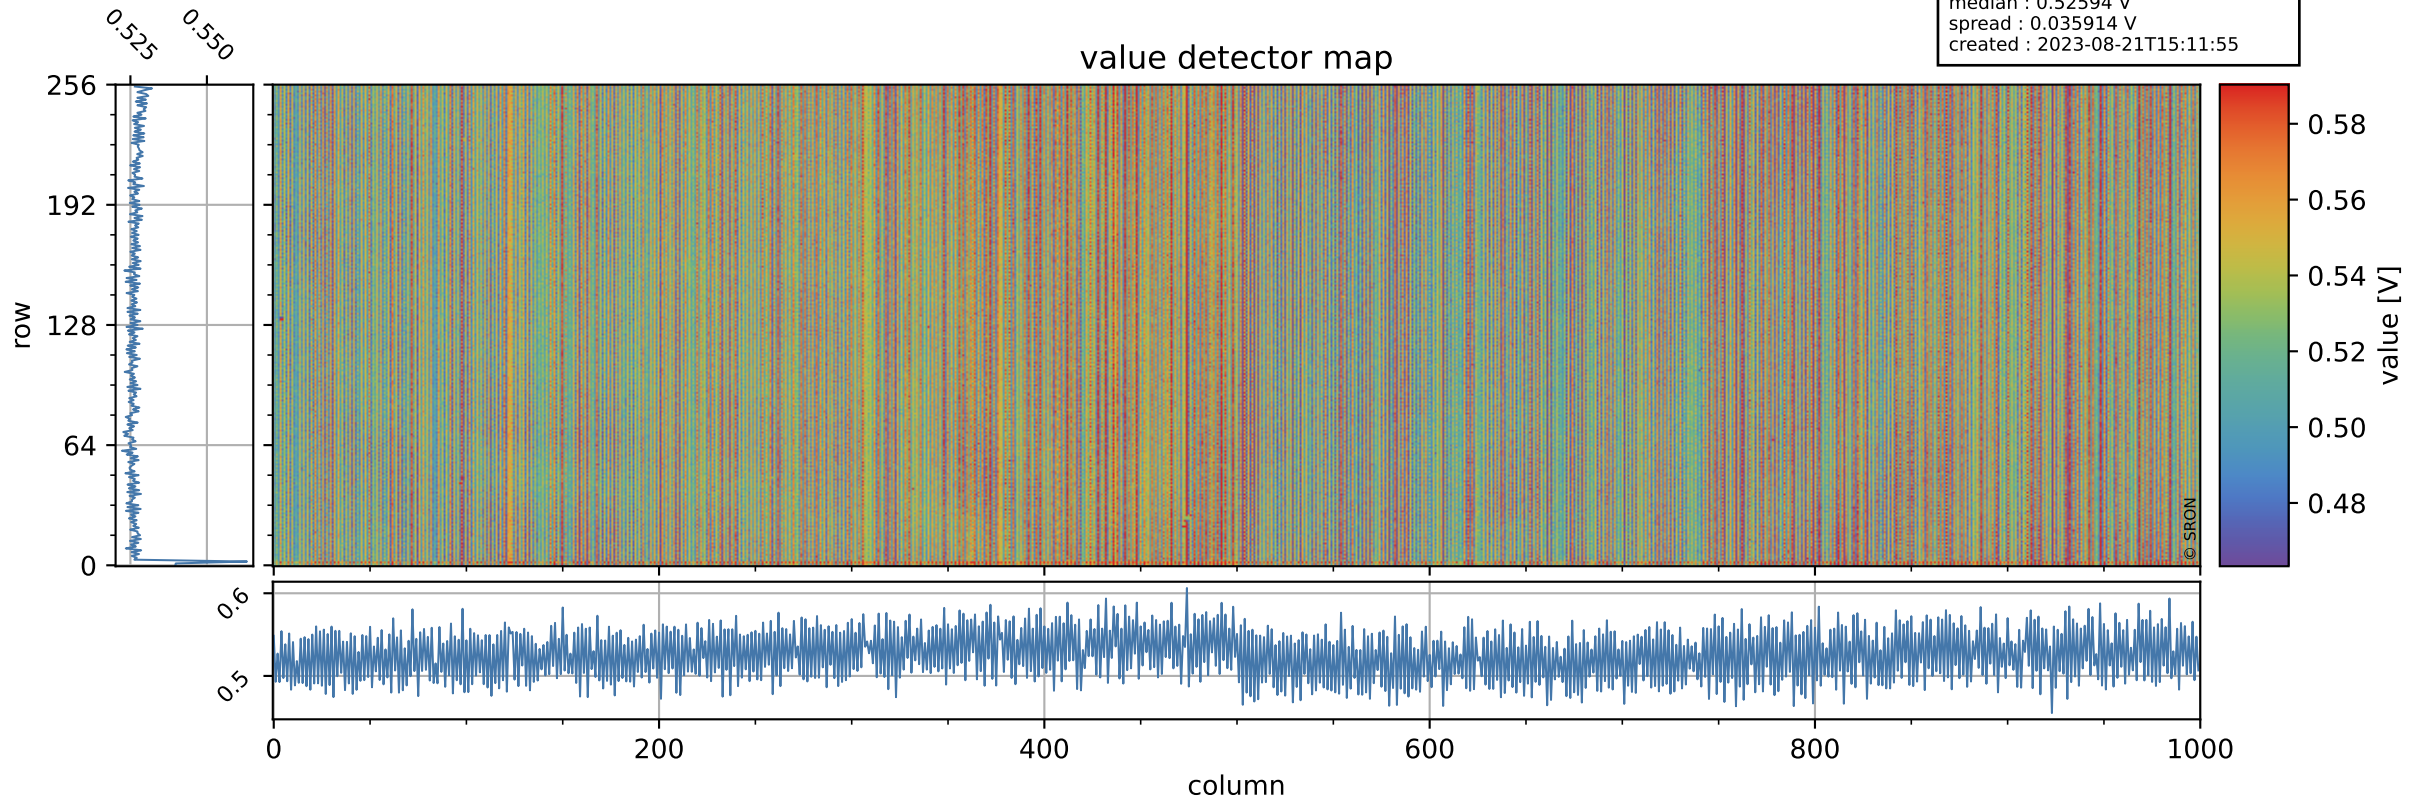

Tropomi SWIR offset (official)

orbits : 18 in [22447, 22492]
coverage : 2022-02-11 / 2022-02-14
median : 0.52594 V
spread : 0.035914 V
created : 2023-08-21T15:11:55

value detector map

Tropomi SWIR offset (official)

orbits : 18 in [22447, 22492]
coverage : 2022-02-11 / 2022-02-14
median : 28.634 μV
spread : 14.48 μV
created : 2023-08-21T15:11:56

Tropomi SWIR offset (official)

orbits : 18 in [22447, 22492]
coverage : 2022-02-11 / 2022-02-14
median : -0.065755 mV
spread : 0.41555 mV
created : 2023-08-21T15:11:56

value compared with SWIR offset CKD

Tropomi SWIR offset (official) ground-tracks of Sentinel-5P

orbits : 18 in [22447, 22492]
coverage : 2022-02-11 / 2022-02-14
created : 2023-08-21T15:11:57

Tropomi SWIR offset (official)

orbits : [2827, 22492]
coverage : 2018-04-30 / 2022-02-14
created : 2023-08-21T15:11:57

trend of detector median & temperatures