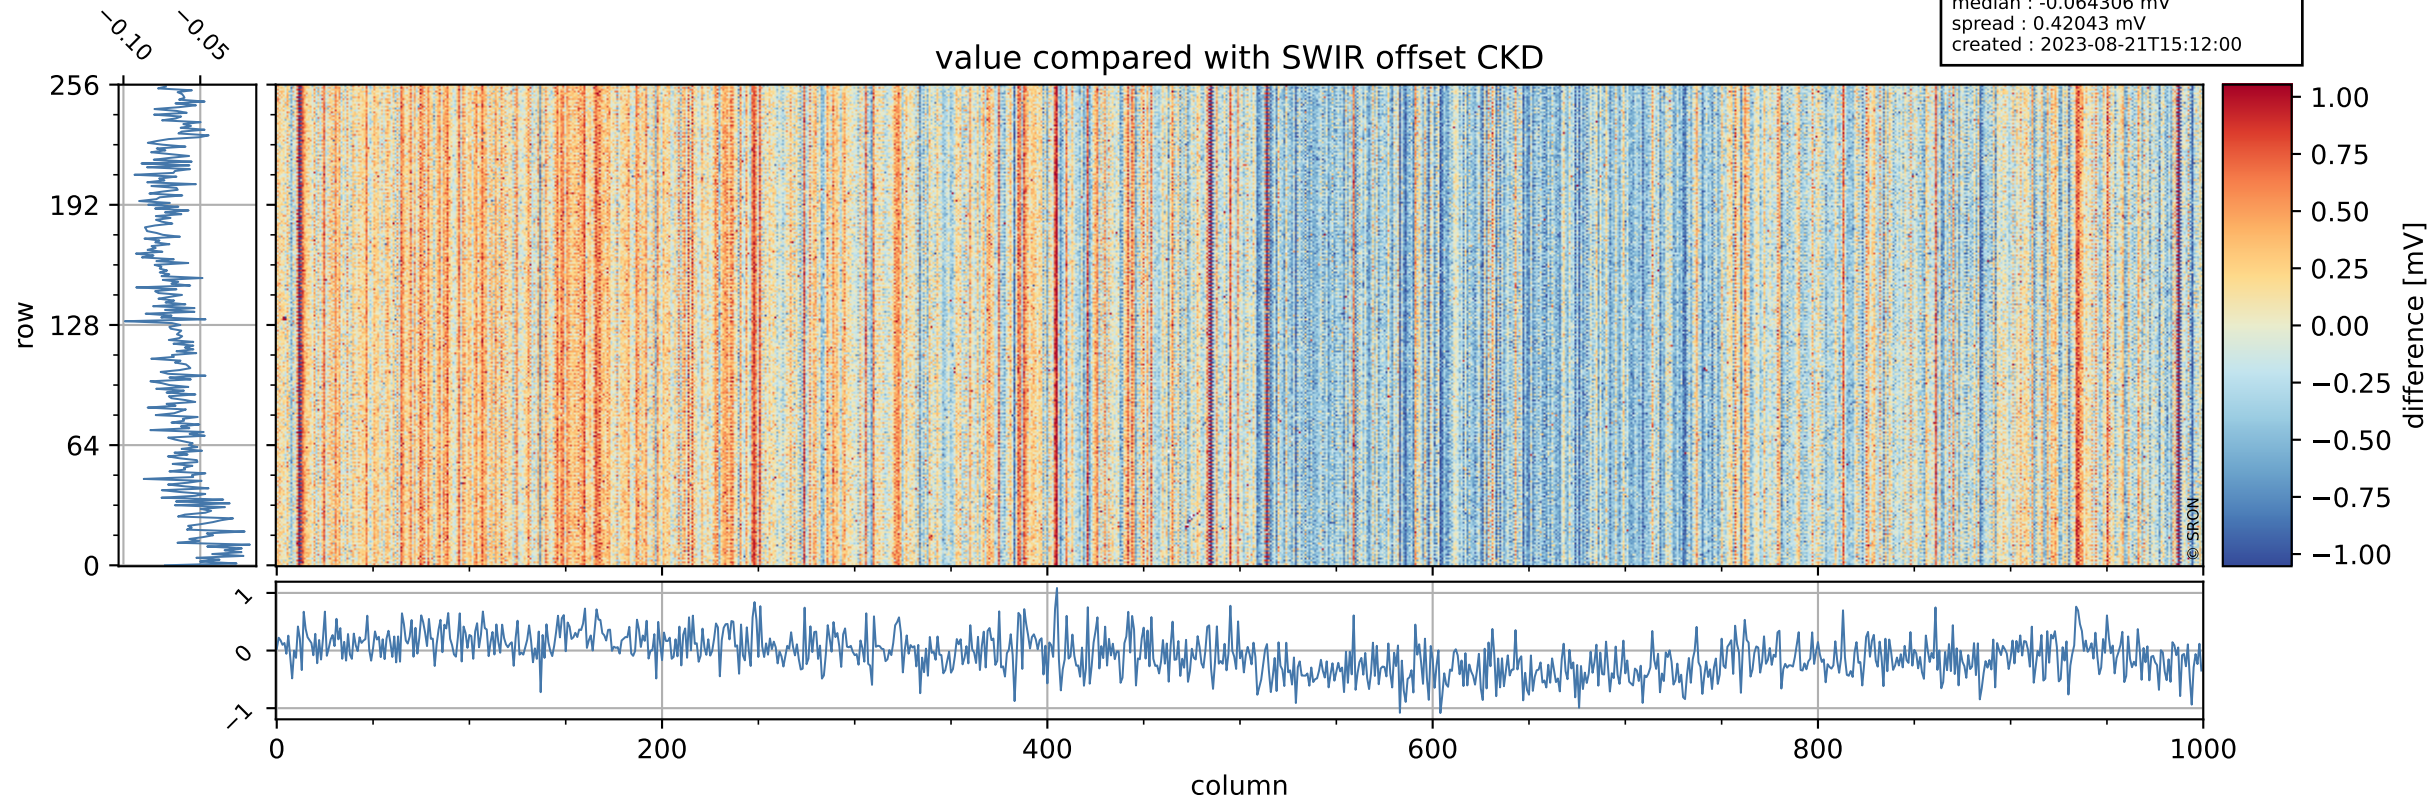

Tropomi SWIR offset (official)

orbits : 19 in [22462, 22507]
coverage : 2022-02-12 / 2022-02-15
median : 0.52595 V
spread : 0.035914 V
created : 2023-08-21T15:11:59

value detector map

Tropomi SWIR offset (official)

orbits : 19 in [22462, 22507]
coverage : 2022-02-12 / 2022-02-15
median : 28.3 μV
spread : 14.425 μV
created : 2023-08-21T15:11:59

Tropomi SWIR offset (official)

orbits : 19 in [22462, 22507]
coverage : 2022-02-12 / 2022-02-15
median : -0.064306 mV
spread : 0.42043 mV
created : 2023-08-21T15:12:00

value compared with SWIR offset CKD

Tropomi SWIR offset (official) ground-tracks of Sentinel-5P

orbits : 19 in [22462, 22507]
coverage : 2022-02-12 / 2022-02-15
created : 2023-08-21T15:12:00

Tropomi SWIR offset (official)

orbits : [2827, 22507]
coverage : 2018-04-30 / 2022-02-15
created : 2023-08-21T15:12:01

trend of detector median & temperatures