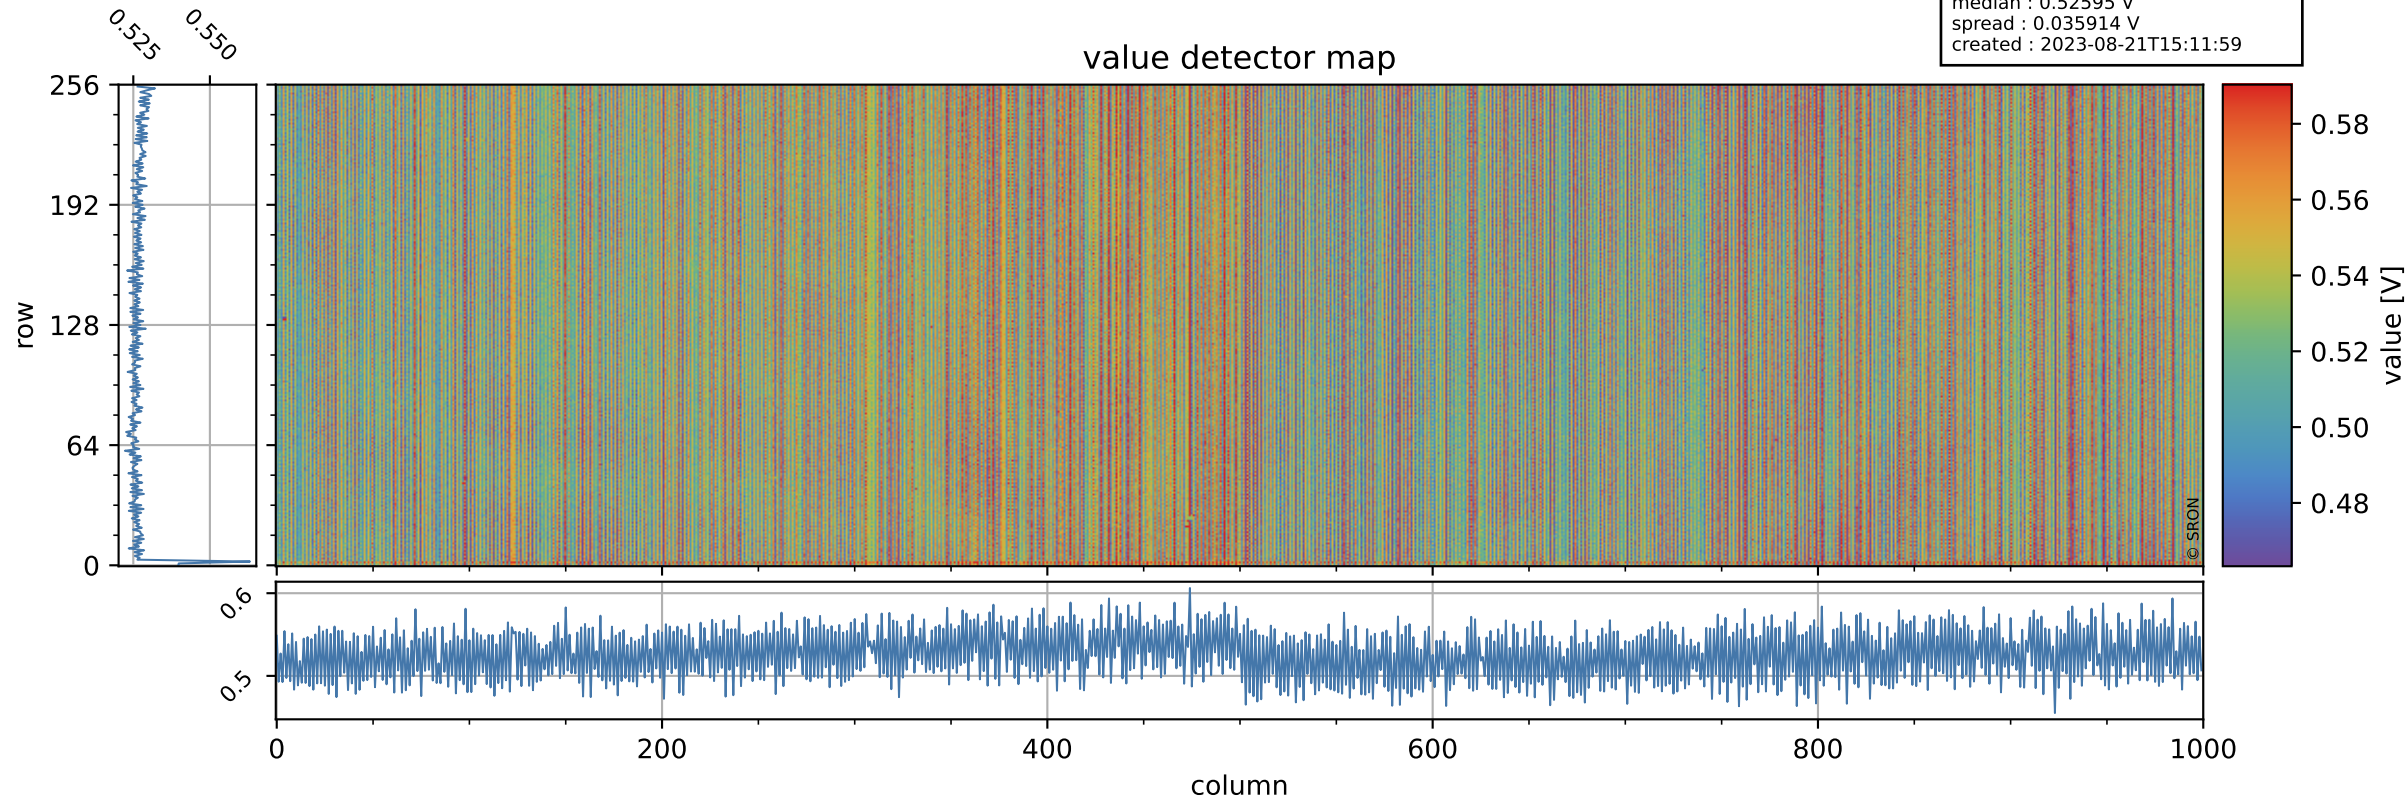

Tropomi SWIR offset (official)

orbits : 19 in [22462, 22507]
coverage : 2022-02-12 / 2022-02-15
median : 0.52595 V
spread : 0.035914 V
created : 2023-08-21T15:11:59

value detector map

Tropomi SWIR offset (official)

orbits : 19 in [22462, 22507]
coverage : 2022-02-12 / 2022-02-15
median : 28.3 μV
spread : 14.425 μV
created : 2023-08-21T15:11:59

Tropomi SWIR offset (official)

orbits : 19 in [22462, 22507]
coverage : 2022-02-12 / 2022-02-15
median : -0.064306 mV
spread : 0.42043 mV
created : 2023-08-21T15:12:00

value compared with SWIR offset CKD

Tropomi SWIR offset (official) ground-tracks of Sentinel-5P

orbits : 19 in [22462, 22507]
coverage : 2022-02-12 / 2022-02-15
created : 2023-08-21T15:12:00

Tropomi SWIR offset (official)

orbits : [2827, 22507]
coverage : 2018-04-30 / 2022-02-15
created : 2023-08-21T15:12:01

trend of detector median & temperatures