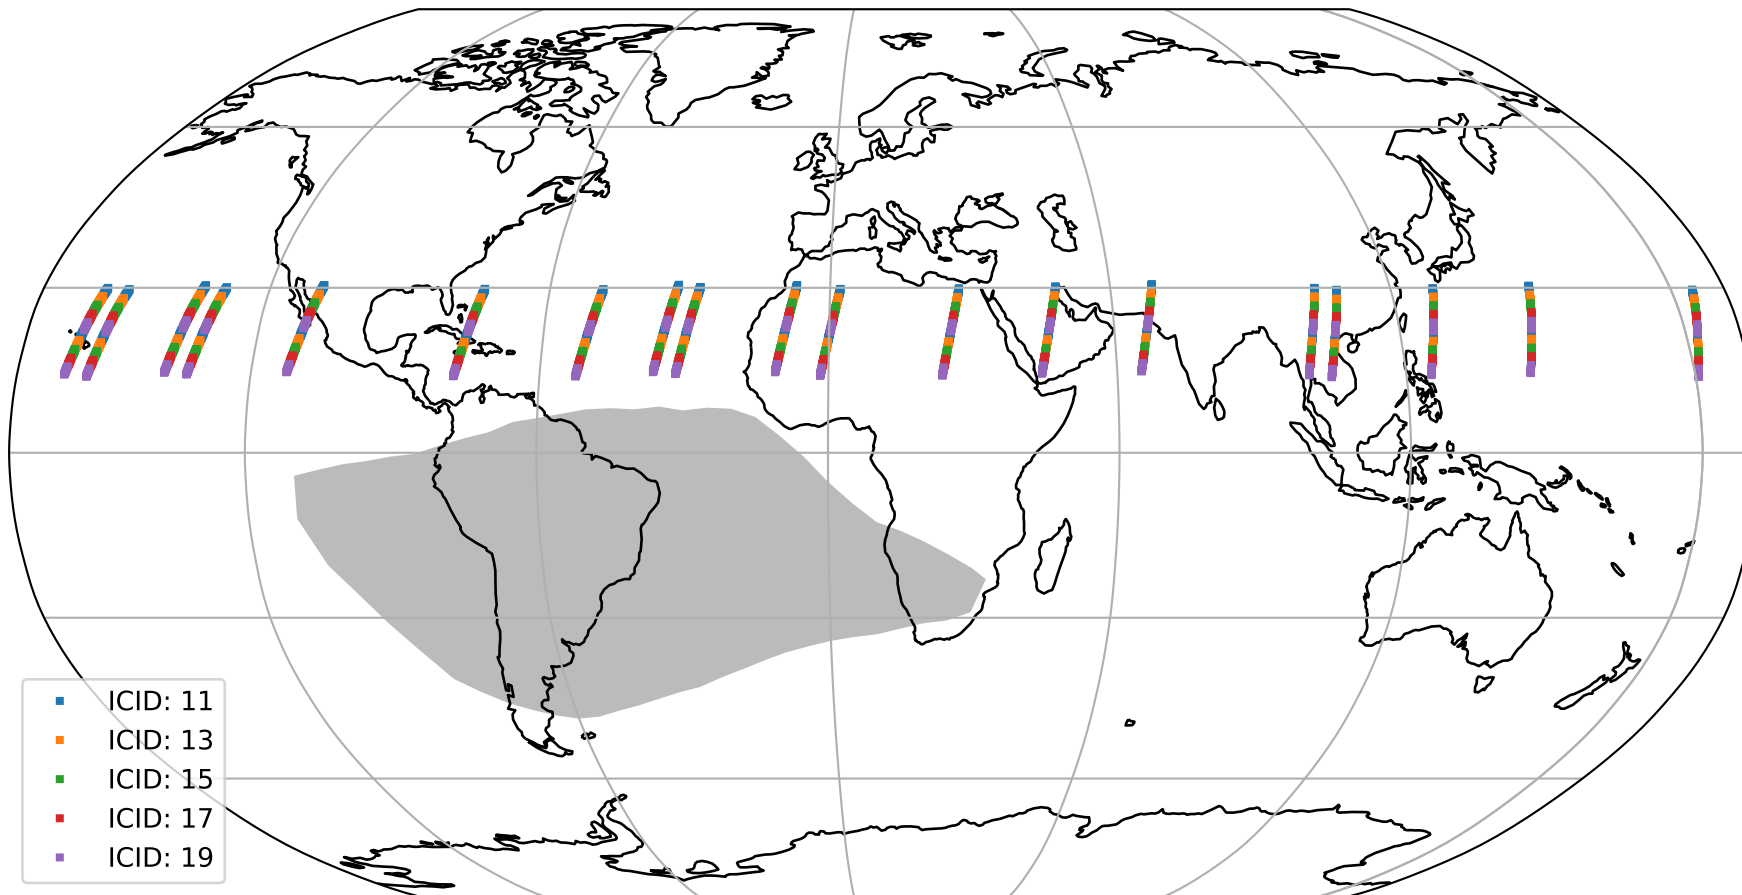

Tropomi SWIR offset (official)

orbits : 19 in [22462, 22507]
coverage : 2022-02-12 / 2022-02-15
median : 0.52595 V
spread : 0.035914 V
created : 2023-08-21T15:11:59

value detector map

Tropomi SWIR offset (official)

orbits : 19 in [22462, 22507]
coverage : 2022-02-12 / 2022-02-15
median : 28.3 μV
spread : 14.425 μV
created : 2023-08-21T15:11:59

Tropomi SWIR offset (official)

orbits : 19 in [22462, 22507]
coverage : 2022-02-12 / 2022-02-15
median : -0.064306 mV
spread : 0.42043 mV
created : 2023-08-21T15:12:00

value compared with SWIR offset CKD

Tropomi SWIR offset (official) ground-tracks of Sentinel-5P

orbits : 19 in [22462, 22507]
coverage : 2022-02-12 / 2022-02-15
created : 2023-08-21T15:12:00

Tropomi SWIR offset (official)

orbits : [2827, 22507]
coverage : 2018-04-30 / 2022-02-15
created : 2023-08-21T15:12:01

trend of detector median & temperatures