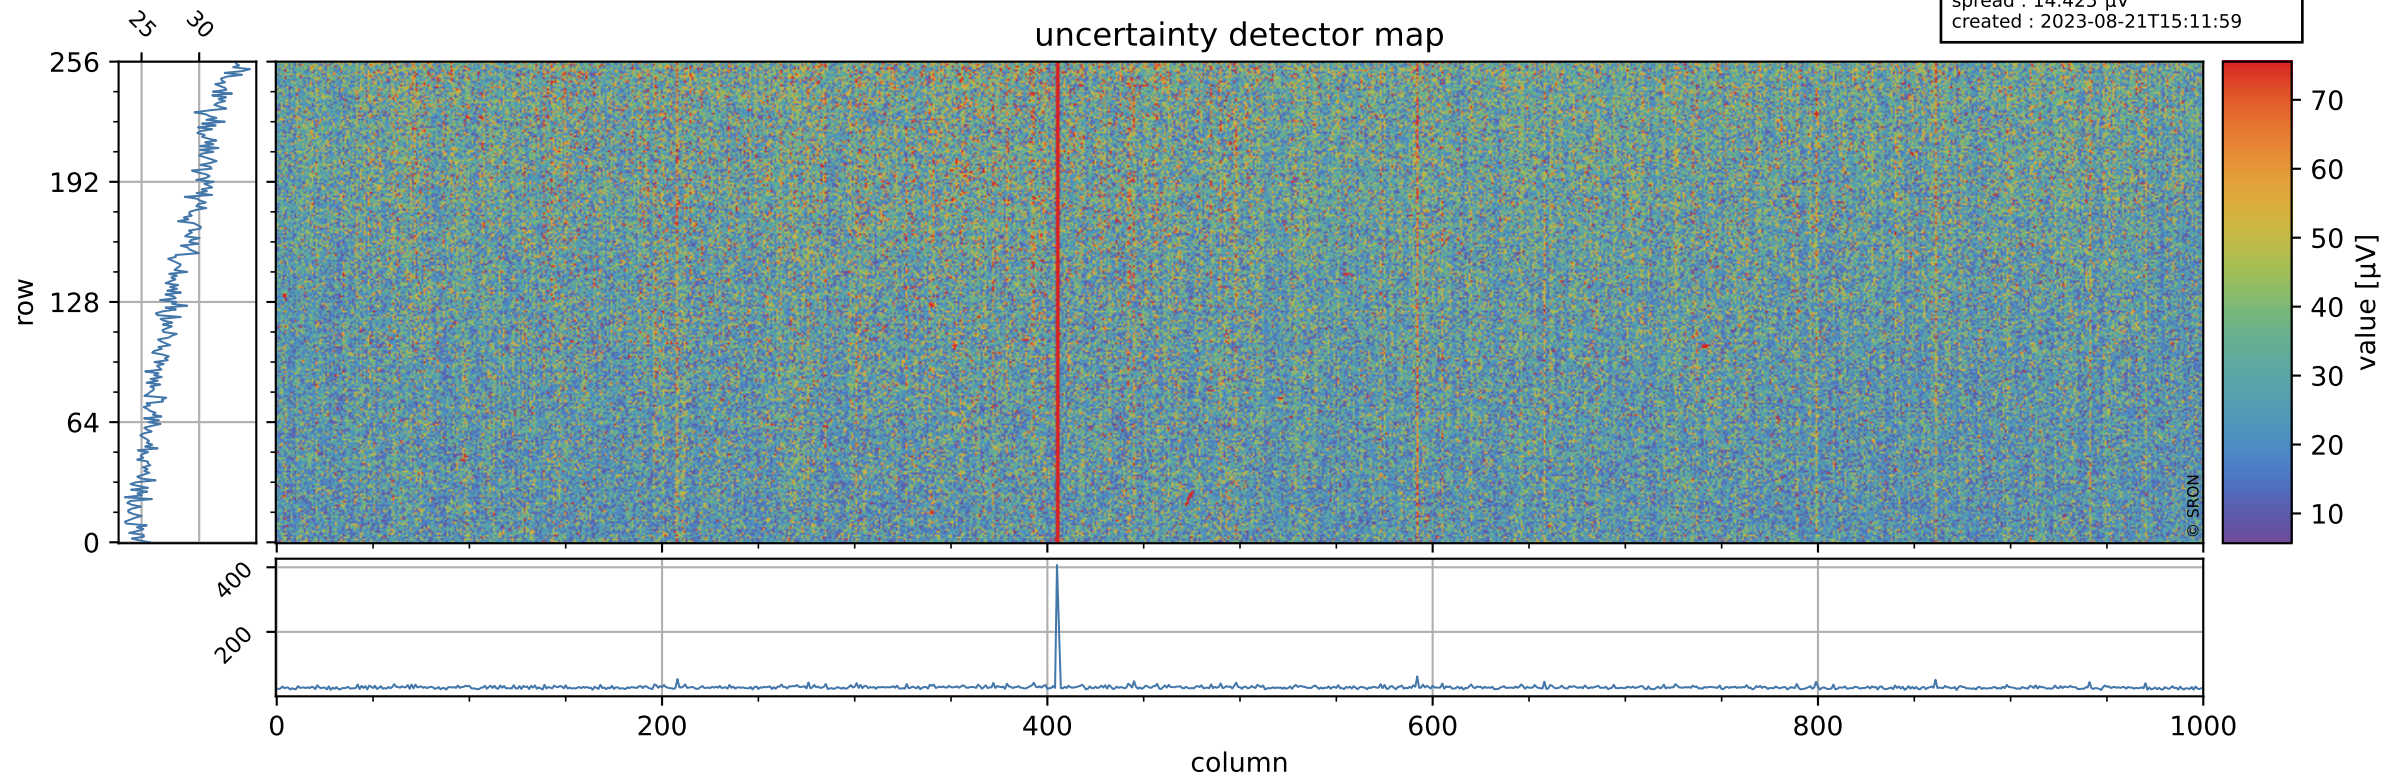

Tropomi SWIR offset (official)

orbits : 19 in [22462, 22507]
coverage : 2022-02-12 / 2022-02-15
median : 0.52595 V
spread : 0.035914 V
created : 2023-08-21T15:11:59

value detector map

Tropomi SWIR offset (official)

orbits : 19 in [22462, 22507]
coverage : 2022-02-12 / 2022-02-15
median : 28.3 μV
spread : 14.425 μV
created : 2023-08-21T15:11:59

Tropomi SWIR offset (official)

orbits : 19 in [22462, 22507]
coverage : 2022-02-12 / 2022-02-15
median : -0.064306 mV
spread : 0.42043 mV
created : 2023-08-21T15:12:00

value compared with SWIR offset CKD

Tropomi SWIR offset (official) ground-tracks of Sentinel-5P

orbits : 19 in [22462, 22507]
coverage : 2022-02-12 / 2022-02-15
created : 2023-08-21T15:12:00

Tropomi SWIR offset (official)

orbits : [2827, 22507]
coverage : 2018-04-30 / 2022-02-15
created : 2023-08-21T15:12:01

trend of detector median & temperatures