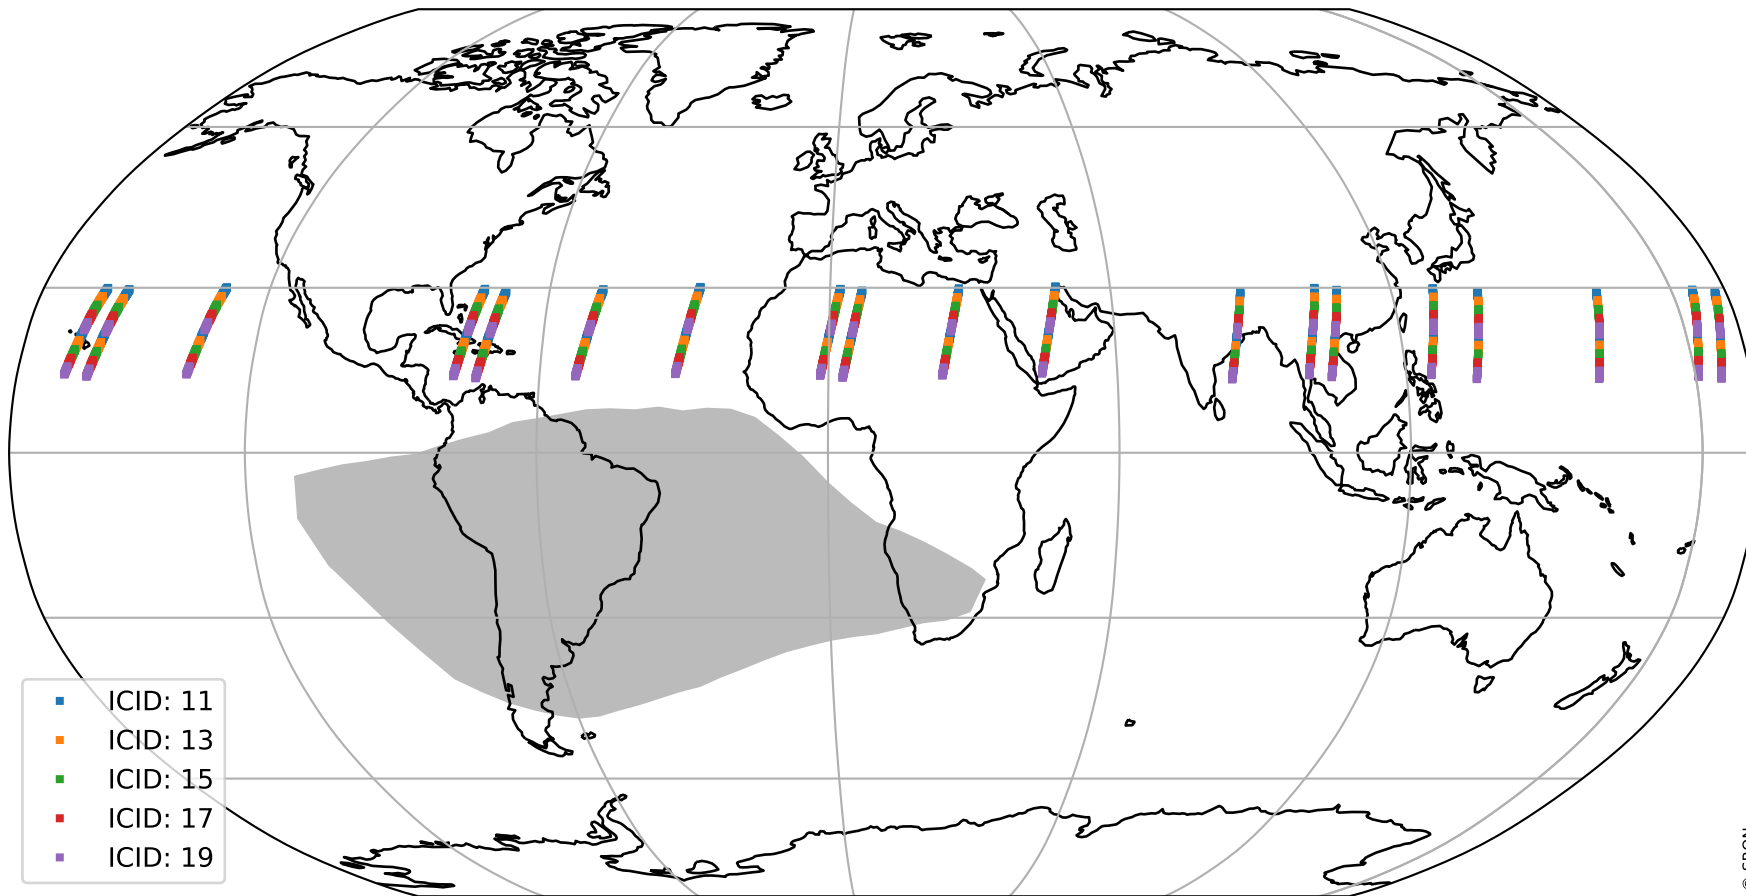

Tropomi SWIR offset (official)

orbits : 19 in [22477, 22522]
coverage : 2022-02-13 / 2022-02-16
median : 0.52595 V
spread : 0.035915 V
created : 2023-08-21T15:12:02

value detector map

Tropomi SWIR offset (official)

orbits : 19 in [22477, 22522]
coverage : 2022-02-13 / 2022-02-16
median : 27.896 μV
spread : 14.218 μV
created : 2023-08-21T15:12:02

Tropomi SWIR offset (official)

orbits : 19 in [22477, 22522]
coverage : 2022-02-13 / 2022-02-16
median : -0.062986 mV
spread : 0.41737 mV
created : 2023-08-21T15:12:03

value compared with SWIR offset CKD

Tropomi SWIR offset (official) ground-tracks of Sentinel-5P

orbits : 19 in [22477, 22522]
coverage : 2022-02-13 / 2022-02-16
created : 2023-08-21T15:12:03

Tropomi SWIR offset (official)

orbits : [2827, 22522]
coverage : 2018-04-30 / 2022-02-16
created : 2023-08-21T15:12:04

trend of detector median & temperatures