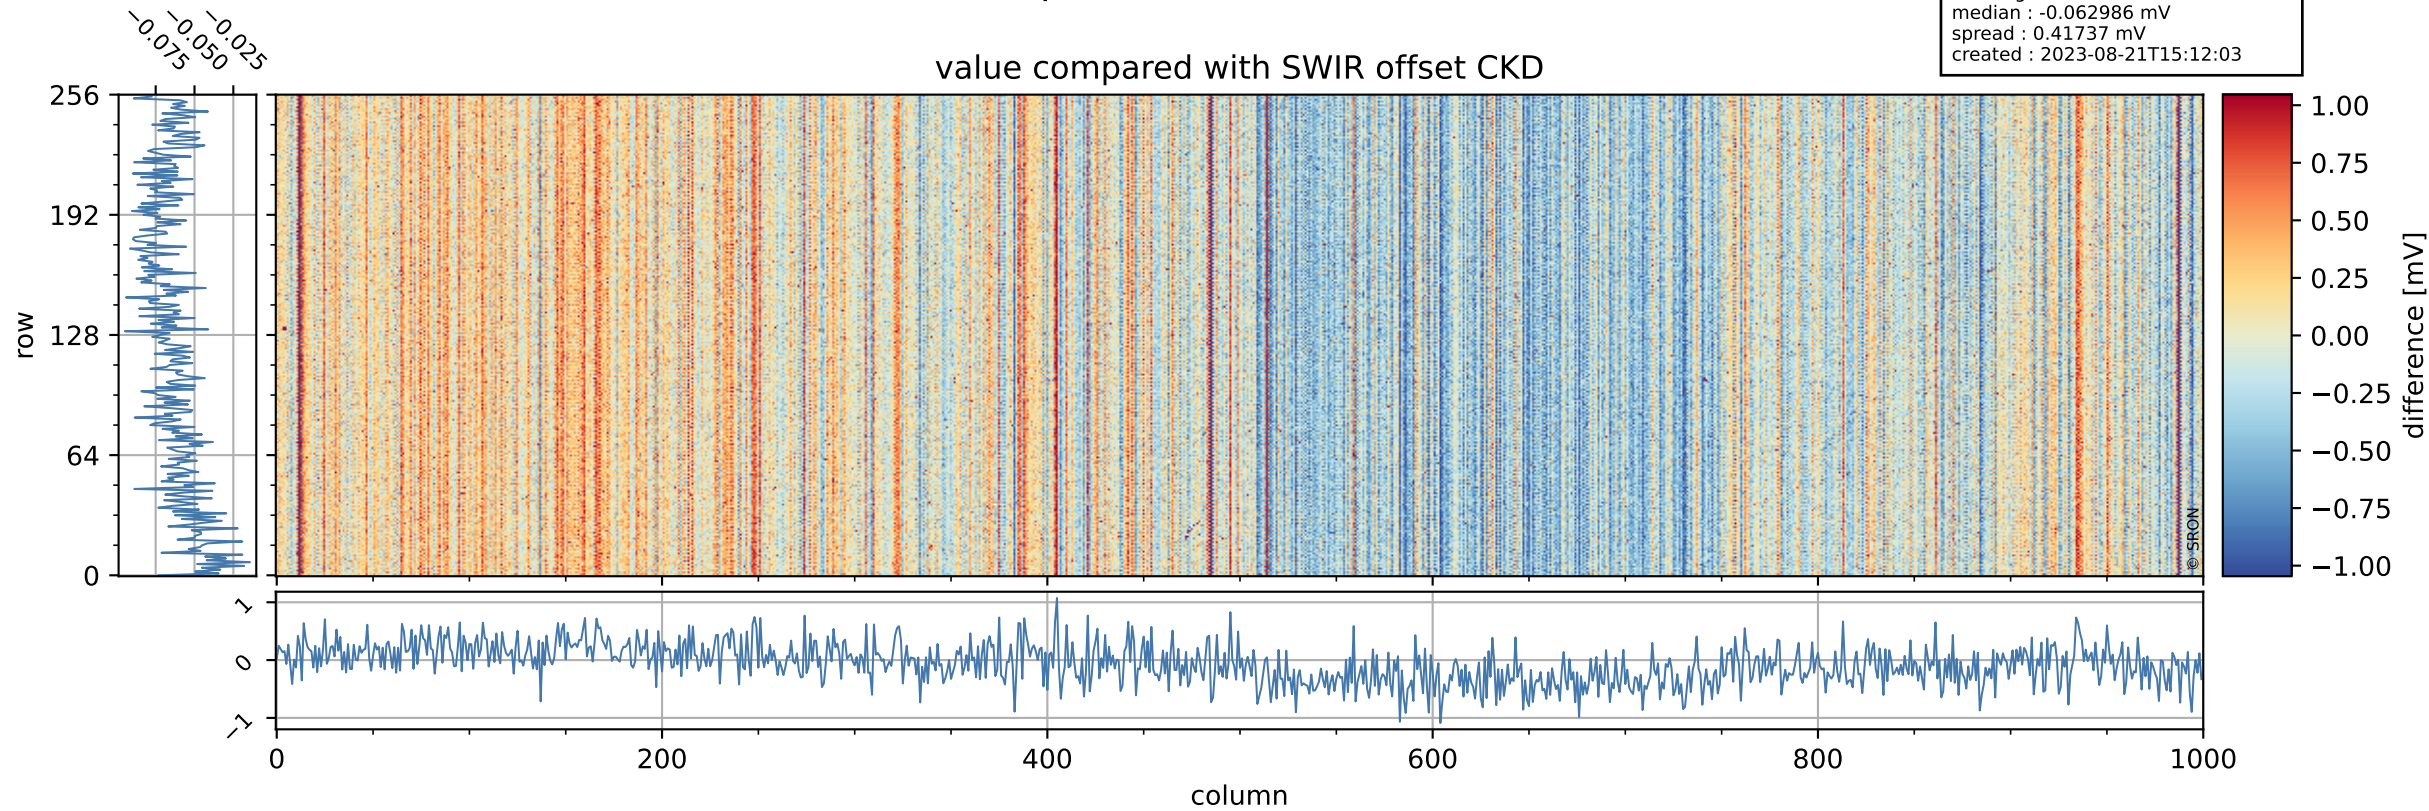

Tropomi SWIR offset (official)

orbits : 19 in [22477, 22522]
coverage : 2022-02-13 / 2022-02-16
median : 0.52595 V
spread : 0.035915 V
created : 2023-08-21T15:12:02

value detector map

Tropomi SWIR offset (official)

orbits : 19 in [22477, 22522]
coverage : 2022-02-13 / 2022-02-16
median : 27.896 μV
spread : 14.218 μV
created : 2023-08-21T15:12:02

Tropomi SWIR offset (official)

orbits : 19 in [22477, 22522]
coverage : 2022-02-13 / 2022-02-16
median : -0.062986 mV
spread : 0.41737 mV
created : 2023-08-21T15:12:03

value compared with SWIR offset CKD

Tropomi SWIR offset (official) ground-tracks of Sentinel-5P

orbits : 19 in [22477, 22522]
coverage : 2022-02-13 / 2022-02-16
created : 2023-08-21T15:12:03

Tropomi SWIR offset (official)

orbits : [2827, 22522]
coverage : 2018-04-30 / 2022-02-16
created : 2023-08-21T15:12:04

trend of detector median & temperatures