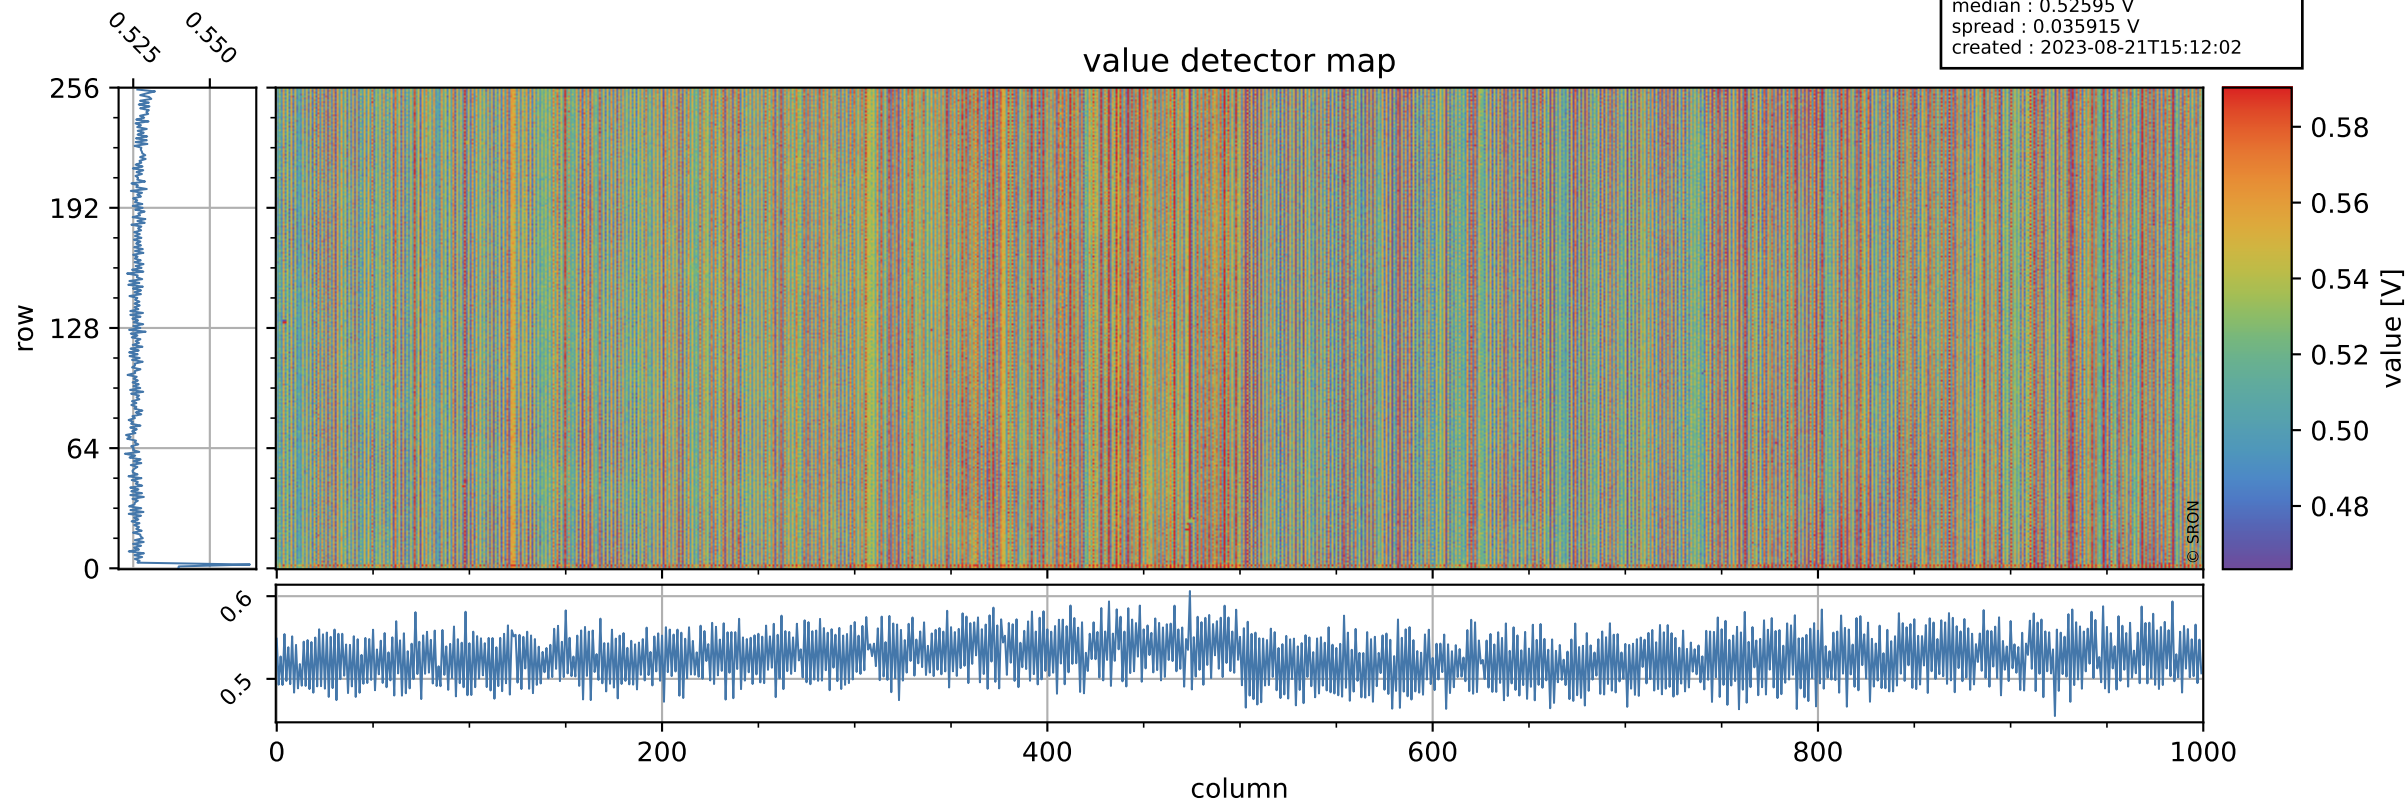

Tropomi SWIR offset (official)

orbits : 19 in [22477, 22522]
coverage : 2022-02-13 / 2022-02-16
median : 0.52595 V
spread : 0.035915 V
created : 2023-08-21T15:12:02

value detector map

Tropomi SWIR offset (official)

orbits : 19 in [22477, 22522]
coverage : 2022-02-13 / 2022-02-16
median : 27.896 μV
spread : 14.218 μV
created : 2023-08-21T15:12:02

Tropomi SWIR offset (official)

orbits : 19 in [22477, 22522]
coverage : 2022-02-13 / 2022-02-16
median : -0.062986 mV
spread : 0.41737 mV
created : 2023-08-21T15:12:03

value compared with SWIR offset CKD

Tropomi SWIR offset (official) ground-tracks of Sentinel-5P

orbits : 19 in [22477, 22522]
coverage : 2022-02-13 / 2022-02-16
created : 2023-08-21T15:12:03

Tropomi SWIR offset (official)

orbits : [2827, 22522]
coverage : 2018-04-30 / 2022-02-16
created : 2023-08-21T15:12:04

trend of detector median & temperatures