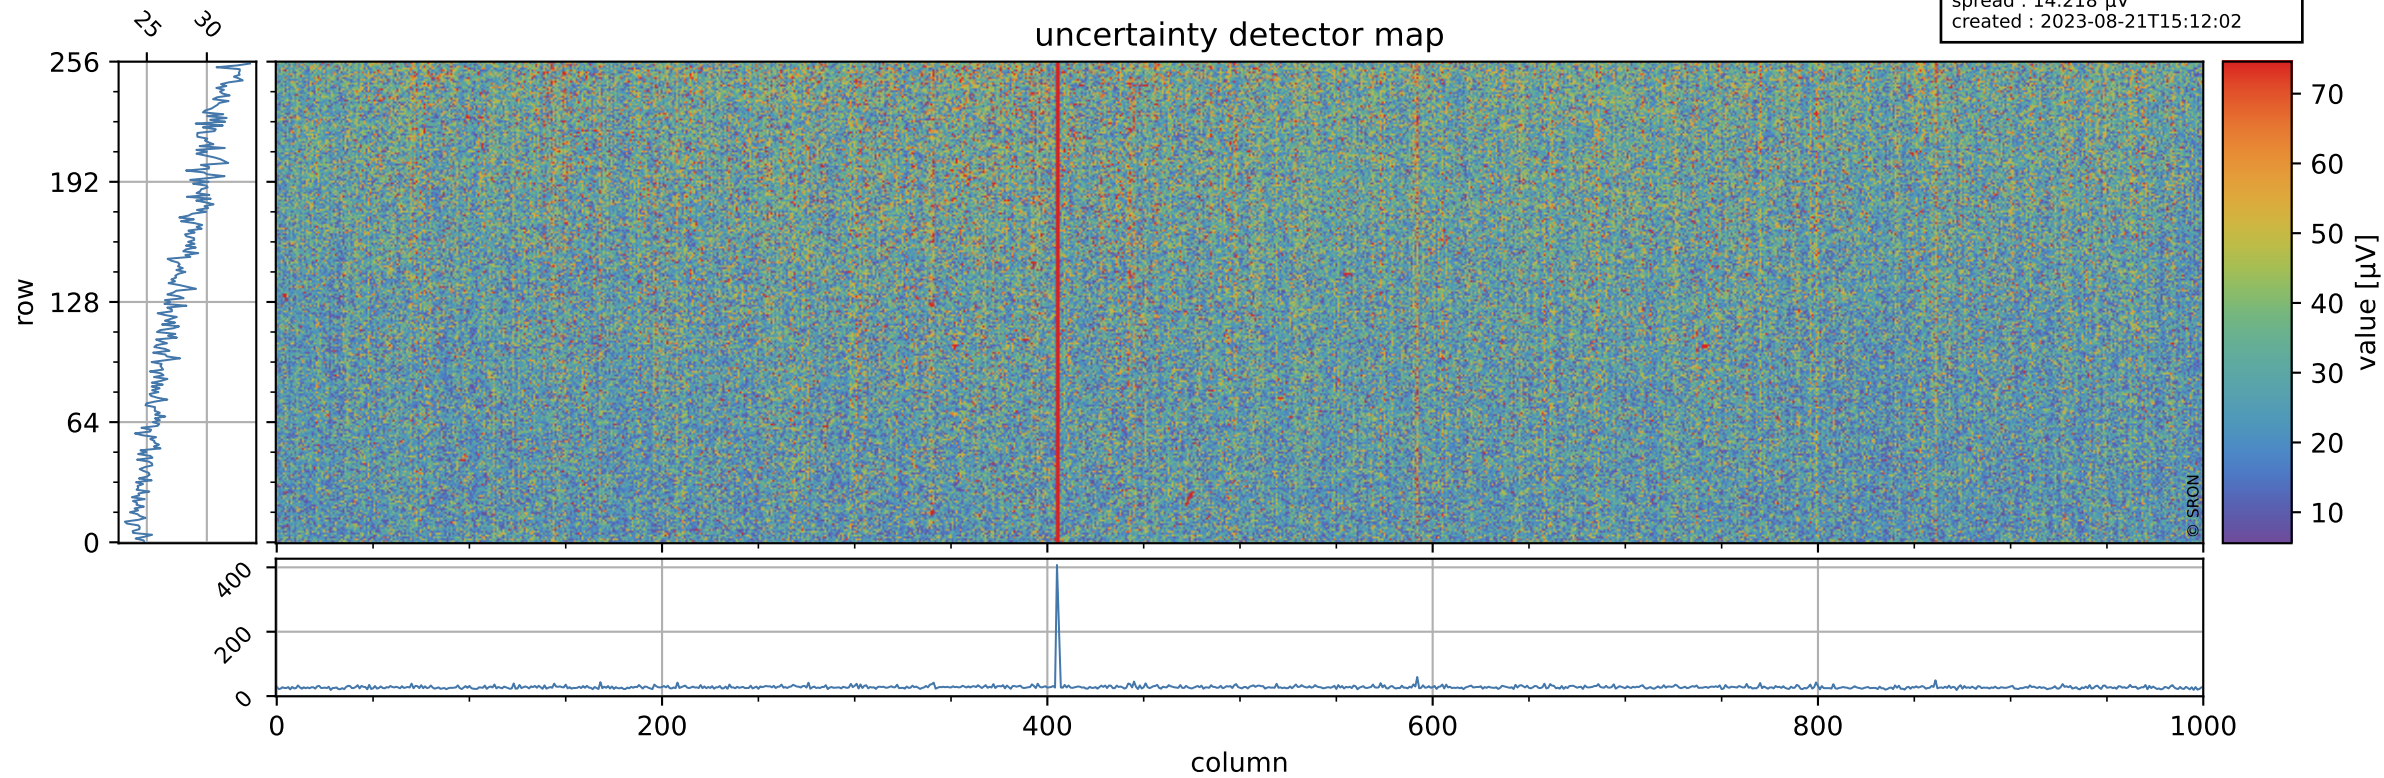

Tropomi SWIR offset (official)

orbits : 19 in [22477, 22522]
coverage : 2022-02-13 / 2022-02-16
median : 0.52595 V
spread : 0.035915 V
created : 2023-08-21T15:12:02

value detector map

Tropomi SWIR offset (official)

orbits : 19 in [22477, 22522]
coverage : 2022-02-13 / 2022-02-16
median : 27.896 μV
spread : 14.218 μV
created : 2023-08-21T15:12:02

Tropomi SWIR offset (official)

orbits : 19 in [22477, 22522]
coverage : 2022-02-13 / 2022-02-16
median : -0.062986 mV
spread : 0.41737 mV
created : 2023-08-21T15:12:03

value compared with SWIR offset CKD

Tropomi SWIR offset (official) ground-tracks of Sentinel-5P

orbits : 19 in [22477, 22522]
coverage : 2022-02-13 / 2022-02-16
created : 2023-08-21T15:12:03

Tropomi SWIR offset (official)

orbits : [2827, 22522]
coverage : 2018-04-30 / 2022-02-16
created : 2023-08-21T15:12:04

trend of detector median & temperatures