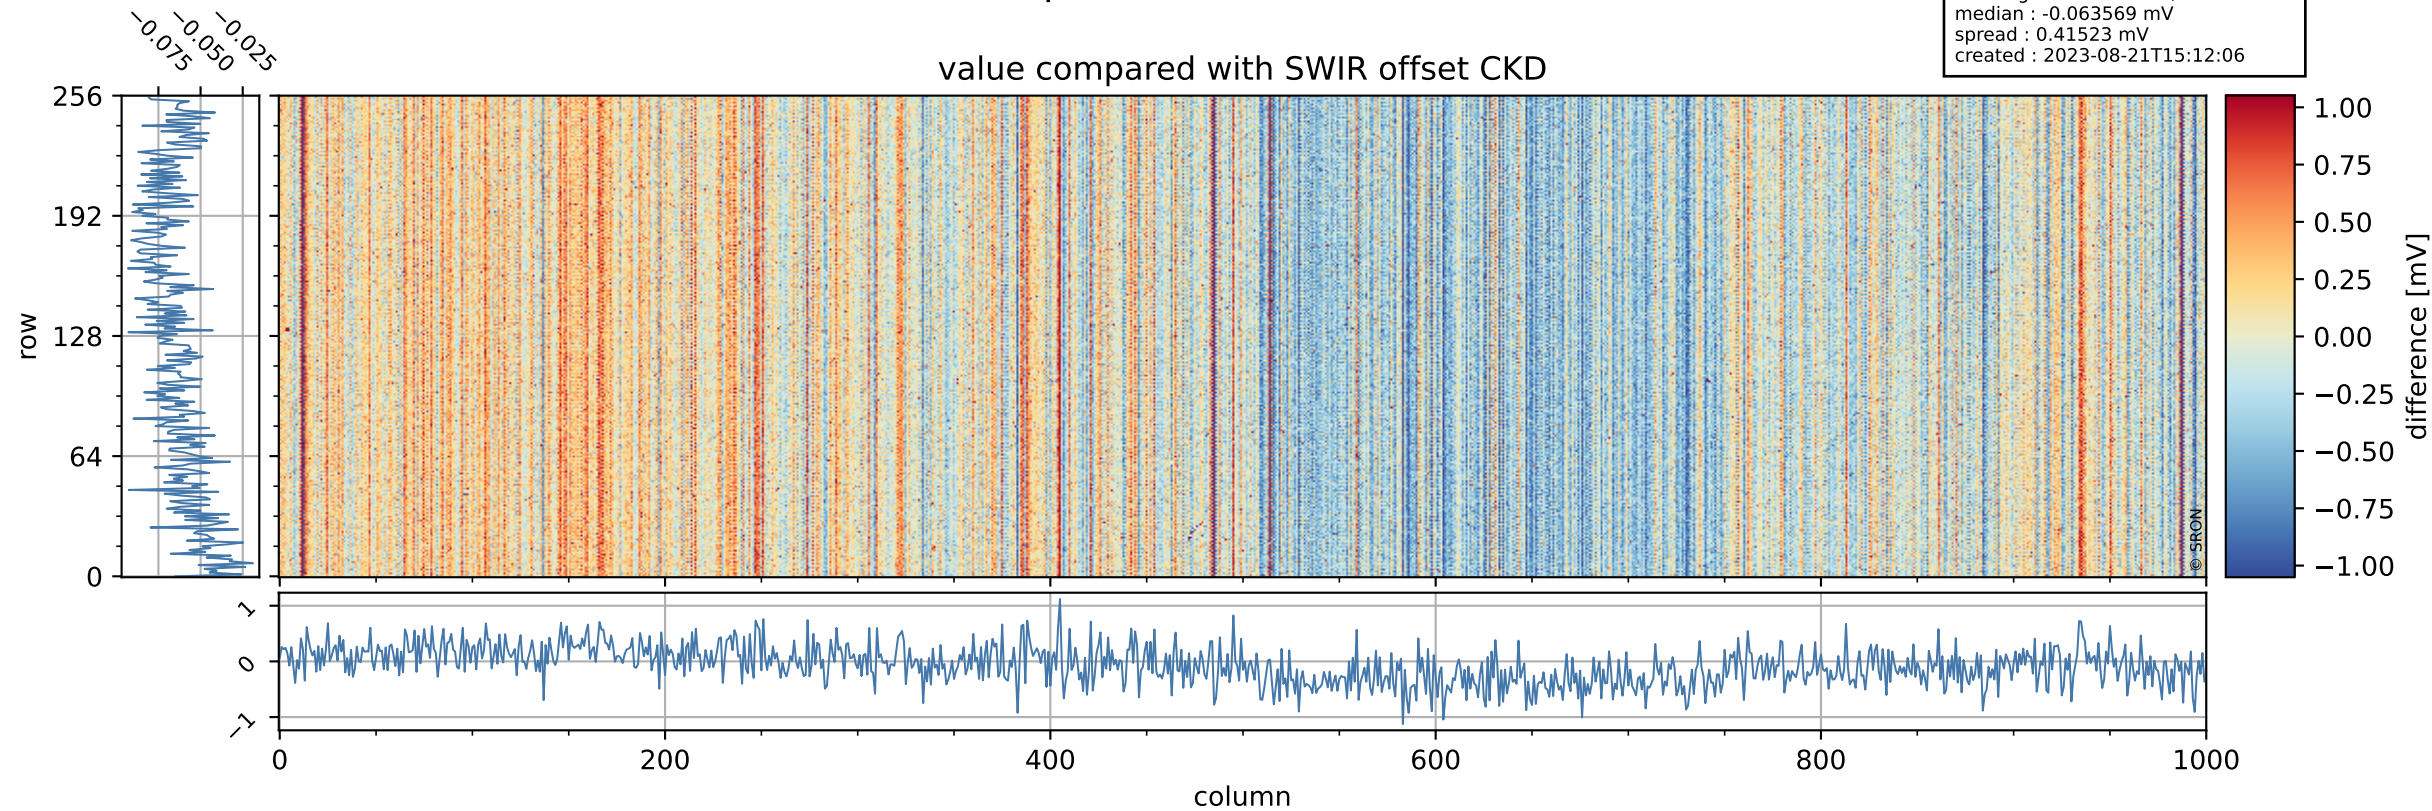

Tropomi SWIR offset (official)

orbits : 20 in [22492, 22537]
coverage : 2022-02-14 / 2022-02-17
median : 0.52595 V
spread : 0.035915 V
created : 2023-08-21T15:12:05

value detector map

Tropomi SWIR offset (official)

orbits : 20 in [22492, 22537]
coverage : 2022-02-14 / 2022-02-17
median : 27.162 μV
spread : 13.907 μV
created : 2023-08-21T15:12:06

Tropomi SWIR offset (official)

orbits : 20 in [22492, 22537]
coverage : 2022-02-14 / 2022-02-17
median : -0.063569 mV
spread : 0.41523 mV
created : 2023-08-21T15:12:06

value compared with SWIR offset CKD

Tropomi SWIR offset (official) ground-tracks of Sentinel-5P

orbits : 20 in [22492, 22537]
coverage : 2022-02-14 / 2022-02-17
created : 2023-08-21T15:12:06

Tropomi SWIR offset (official)

orbits : [2827, 22537]
coverage : 2018-04-30 / 2022-02-17
created : 2023-08-21T15:12:07

trend of detector median & temperatures