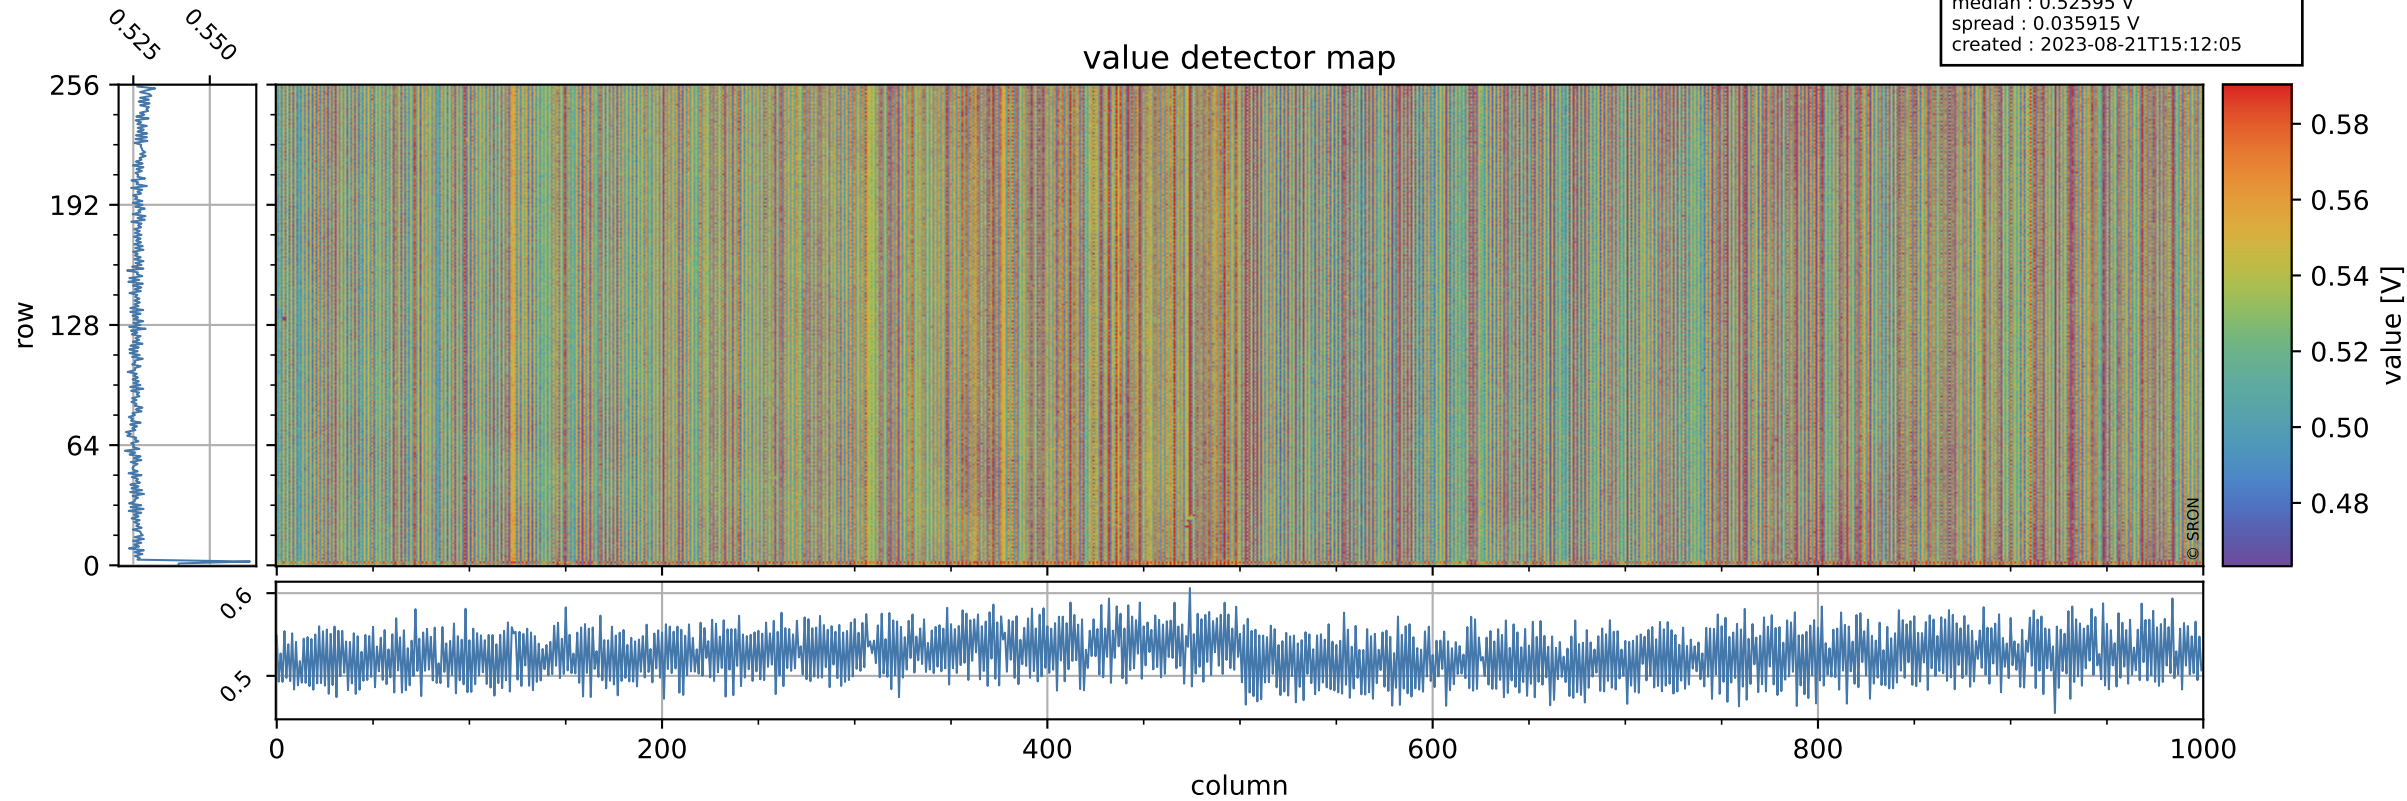

Tropomi SWIR offset (official)

orbits : 20 in [22492, 22537]
coverage : 2022-02-14 / 2022-02-17
median : 0.52595 V
spread : 0.035915 V
created : 2023-08-21T15:12:05

value detector map

Tropomi SWIR offset (official)

orbits : 20 in [22492, 22537]
coverage : 2022-02-14 / 2022-02-17
median : 27.162 μV
spread : 13.907 μV
created : 2023-08-21T15:12:06

Tropomi SWIR offset (official)

orbits : 20 in [22492, 22537]
coverage : 2022-02-14 / 2022-02-17
median : -0.063569 mV
spread : 0.41523 mV
created : 2023-08-21T15:12:06

value compared with SWIR offset CKD

Tropomi SWIR offset (official) ground-tracks of Sentinel-5P

orbits : 20 in [22492, 22537]
coverage : 2022-02-14 / 2022-02-17
created : 2023-08-21T15:12:06

Tropomi SWIR offset (official)

orbits : [2827, 22537]
coverage : 2018-04-30 / 2022-02-17
created : 2023-08-21T15:12:07

trend of detector median & temperatures