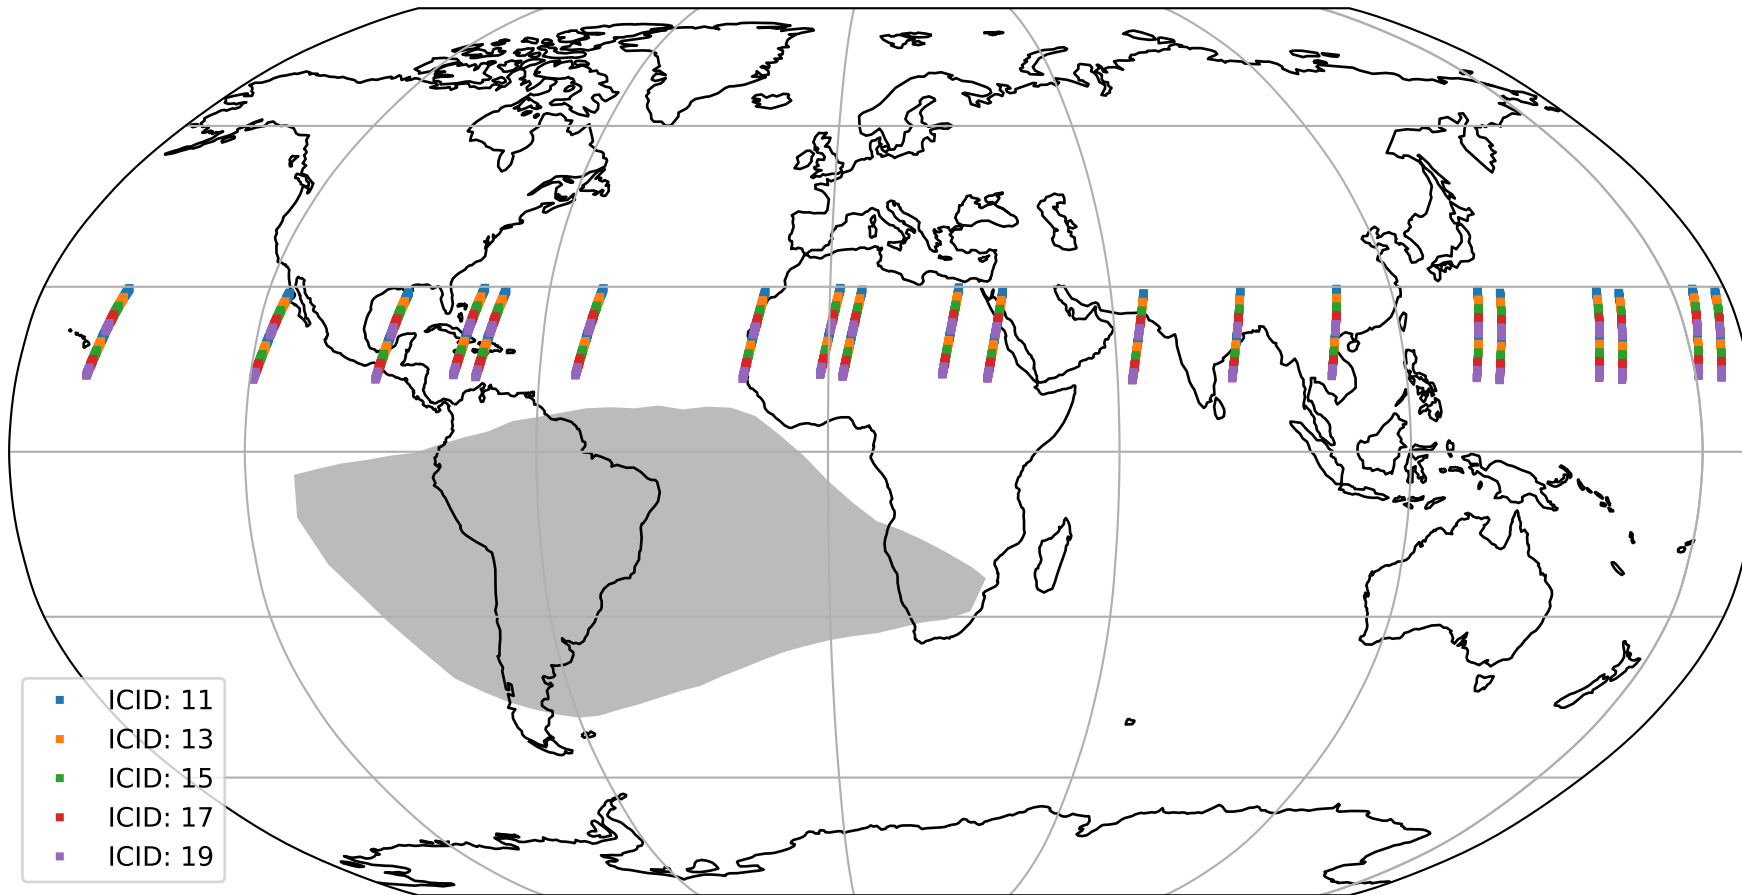

Tropomi SWIR offset (official)

orbits : 20 in [22492, 22537]
coverage : 2022-02-14 / 2022-02-17
median : 0.52595 V
spread : 0.035915 V
created : 2023-08-21T15:12:05

value detector map

Tropomi SWIR offset (official)

orbits : 20 in [22492, 22537]
coverage : 2022-02-14 / 2022-02-17
median : 27.162 μV
spread : 13.907 μV
created : 2023-08-21T15:12:06

Tropomi SWIR offset (official)

orbits : 20 in [22492, 22537]
coverage : 2022-02-14 / 2022-02-17
median : -0.063569 mV
spread : 0.41523 mV
created : 2023-08-21T15:12:06

value compared with SWIR offset CKD

Tropomi SWIR offset (official) ground-tracks of Sentinel-5P

orbits : 20 in [22492, 22537]
coverage : 2022-02-14 / 2022-02-17
created : 2023-08-21T15:12:06

Tropomi SWIR offset (official)

orbits : [2827, 22537]
coverage : 2018-04-30 / 2022-02-17
created : 2023-08-21T15:12:07

trend of detector median & temperatures