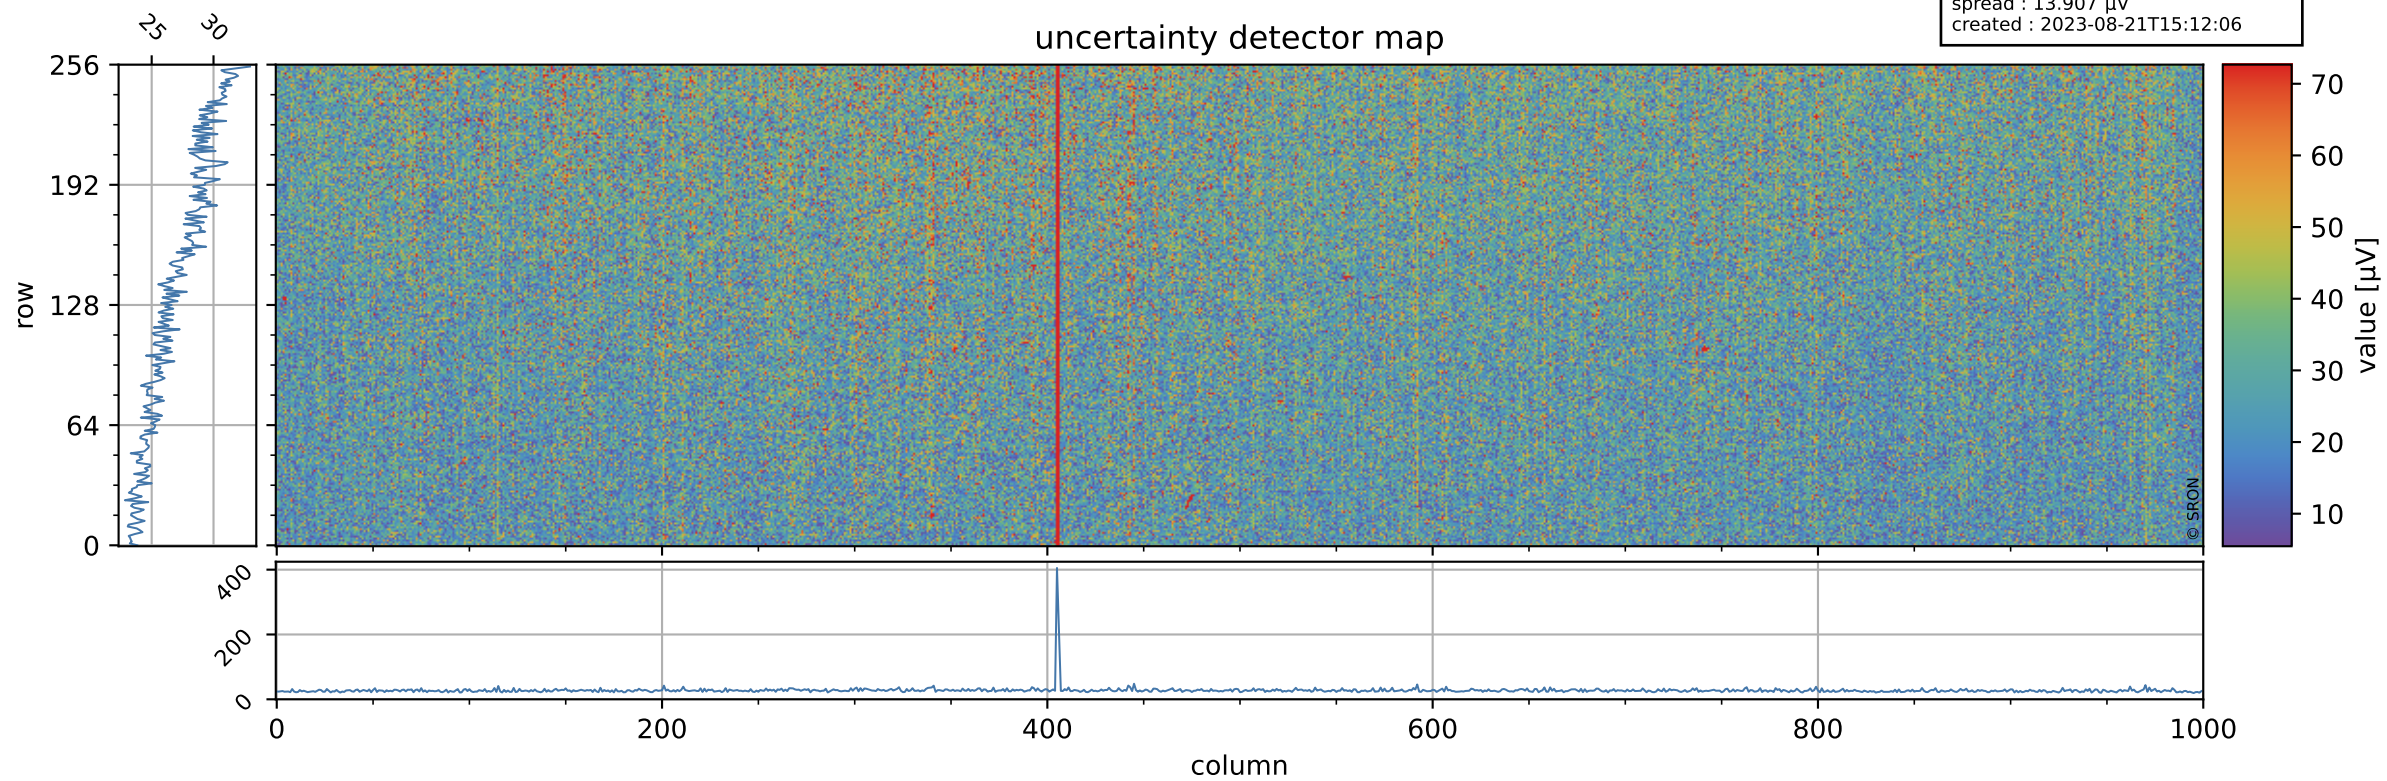

Tropomi SWIR offset (official)

orbits : 20 in [22492, 22537]
coverage : 2022-02-14 / 2022-02-17
median : 0.52595 V
spread : 0.035915 V
created : 2023-08-21T15:12:05

value detector map

Tropomi SWIR offset (official)

orbits : 20 in [22492, 22537]
coverage : 2022-02-14 / 2022-02-17
median : 27.162 μV
spread : 13.907 μV
created : 2023-08-21T15:12:06

Tropomi SWIR offset (official)

orbits : 20 in [22492, 22537]
coverage : 2022-02-14 / 2022-02-17
median : -0.063569 mV
spread : 0.41523 mV
created : 2023-08-21T15:12:06

value compared with SWIR offset CKD

Tropomi SWIR offset (official) ground-tracks of Sentinel-5P

orbits : 20 in [22492, 22537]
coverage : 2022-02-14 / 2022-02-17
created : 2023-08-21T15:12:06

Tropomi SWIR offset (official)

orbits : [2827, 22537]
coverage : 2018-04-30 / 2022-02-17
created : 2023-08-21T15:12:07

trend of detector median & temperatures