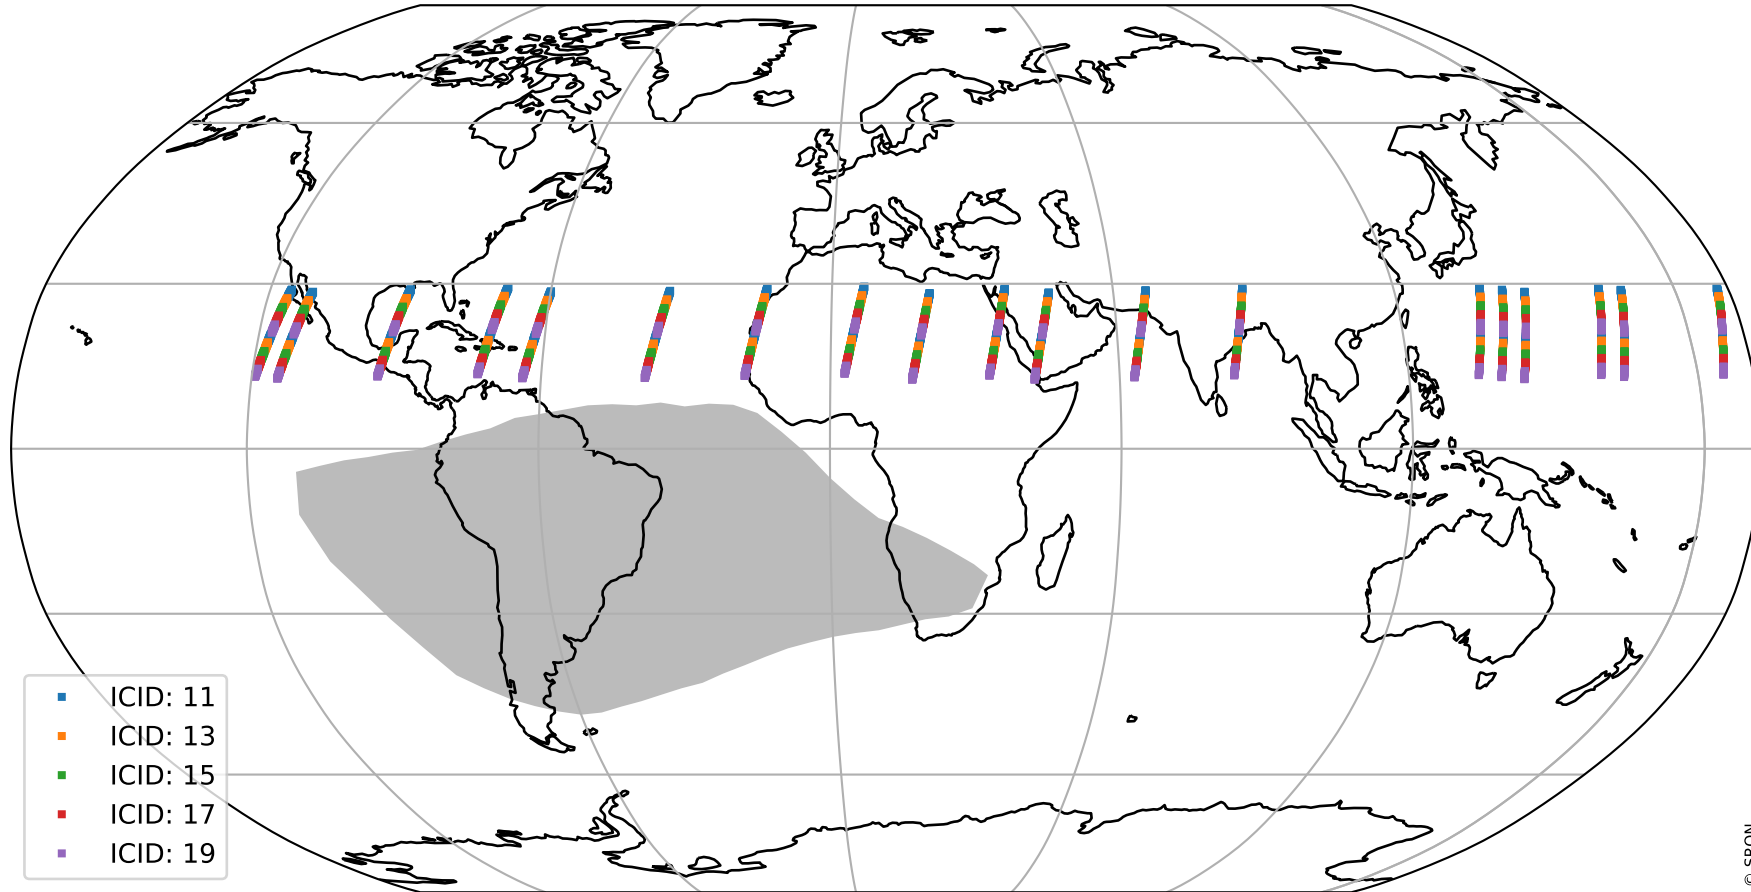

Tropomi SWIR offset (official)

orbits : 19 in [22507, 22552]
coverage : 2022-02-15 / 2022-02-19
median : 0.52595 V
spread : 0.035916 V
created : 2023-08-21T15:12:08

value detector map

Tropomi SWIR offset (official)

orbits : 19 in [22507, 22552]
coverage : 2022-02-15 / 2022-02-19
median : 27.301 μV
spread : 13.924 μV
created : 2023-08-21T15:12:09

Tropomi SWIR offset (official)

orbits : 19 in [22507, 22552]
coverage : 2022-02-15 / 2022-02-19
median : -0.066095 mV
spread : 0.41033 mV
created : 2023-08-21T15:12:09

value compared with SWIR offset CKD

Tropomi SWIR offset (official) ground-tracks of Sentinel-5P

orbits : 19 in [22507, 22552]
coverage : 2022-02-15 / 2022-02-19
created : 2023-08-21T15:12:10

Tropomi SWIR offset (official)

orbits : [2827, 22552]
coverage : 2018-04-30 / 2022-02-19
created : 2023-08-21T15:12:10

trend of detector median & temperatures