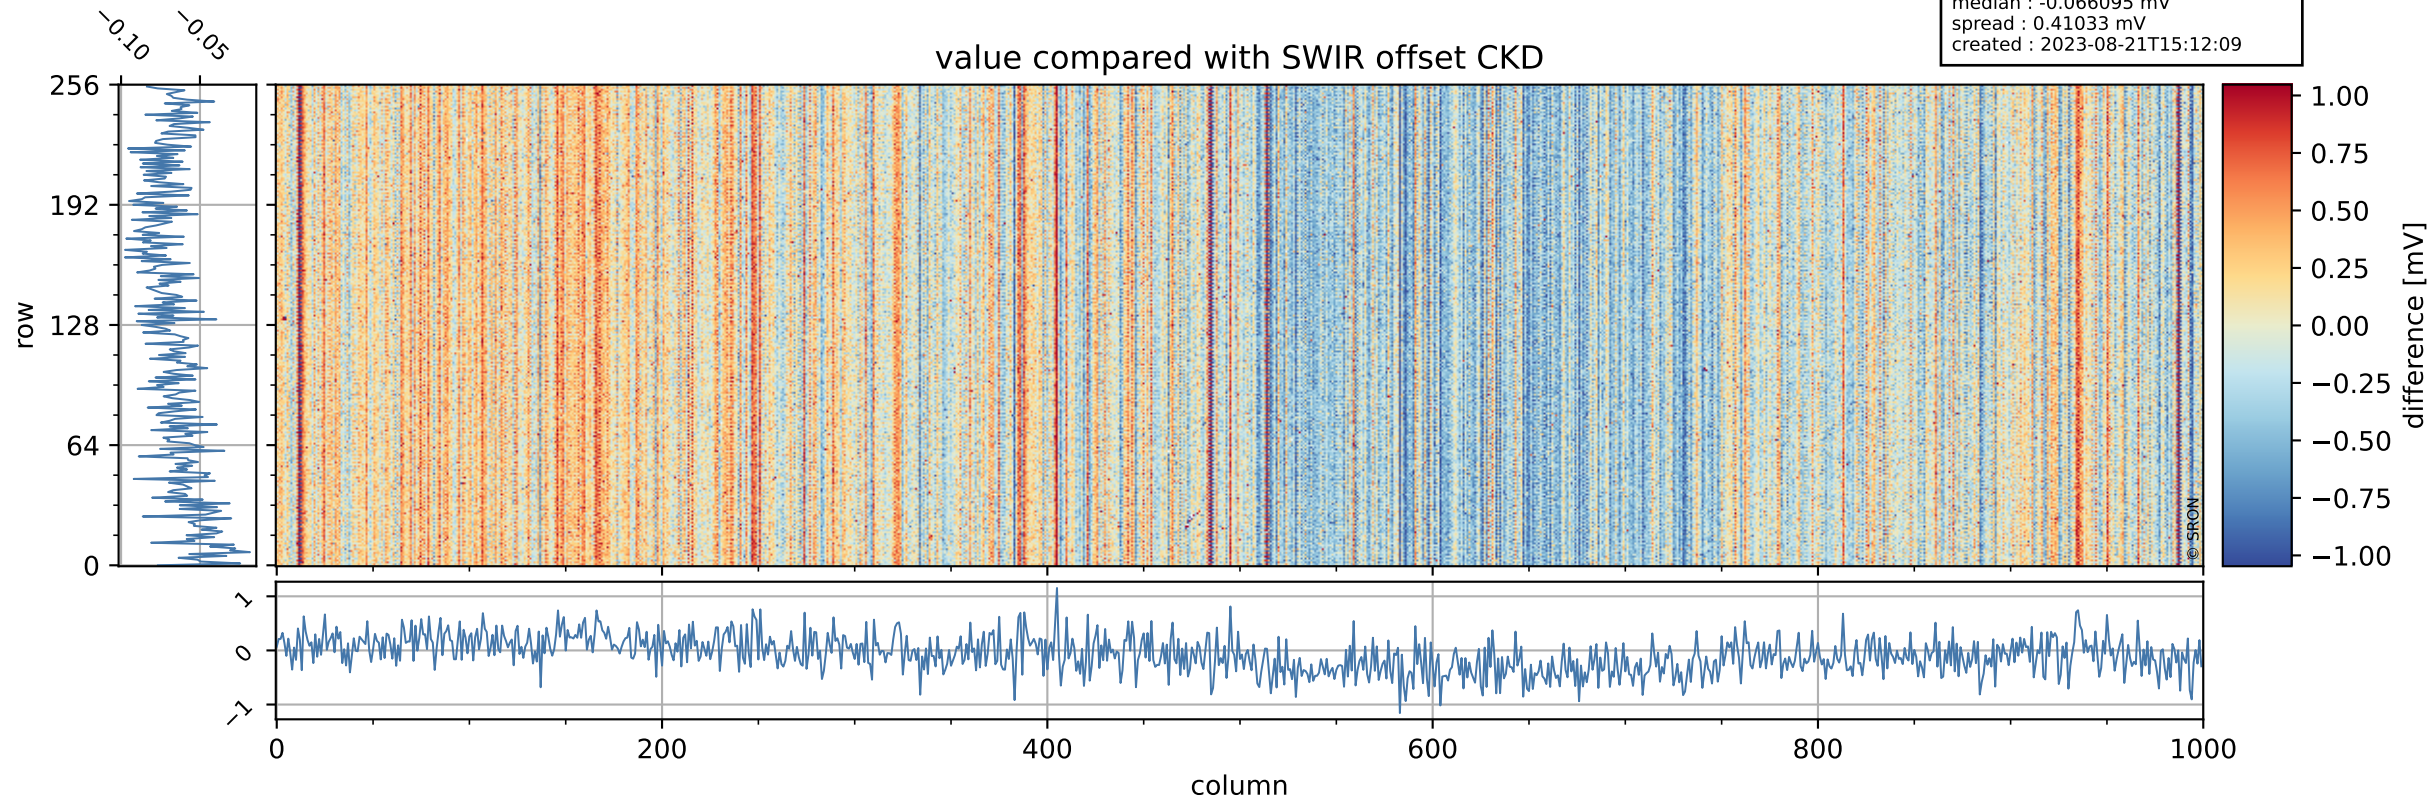

Tropomi SWIR offset (official)

orbits : 19 in [22507, 22552]
coverage : 2022-02-15 / 2022-02-19
median : 0.52595 V
spread : 0.035916 V
created : 2023-08-21T15:12:08

value detector map

Tropomi SWIR offset (official)

orbits : 19 in [22507, 22552]
coverage : 2022-02-15 / 2022-02-19
median : 27.301 μV
spread : 13.924 μV
created : 2023-08-21T15:12:09

Tropomi SWIR offset (official)

orbits : 19 in [22507, 22552]
coverage : 2022-02-15 / 2022-02-19
median : -0.066095 mV
spread : 0.41033 mV
created : 2023-08-21T15:12:09

value compared with SWIR offset CKD

Tropomi SWIR offset (official) ground-tracks of Sentinel-5P

orbits : 19 in [22507, 22552]
coverage : 2022-02-15 / 2022-02-19
created : 2023-08-21T15:12:10

Tropomi SWIR offset (official)

orbits : [2827, 22552]
coverage : 2018-04-30 / 2022-02-19
created : 2023-08-21T15:12:10

trend of detector median & temperatures