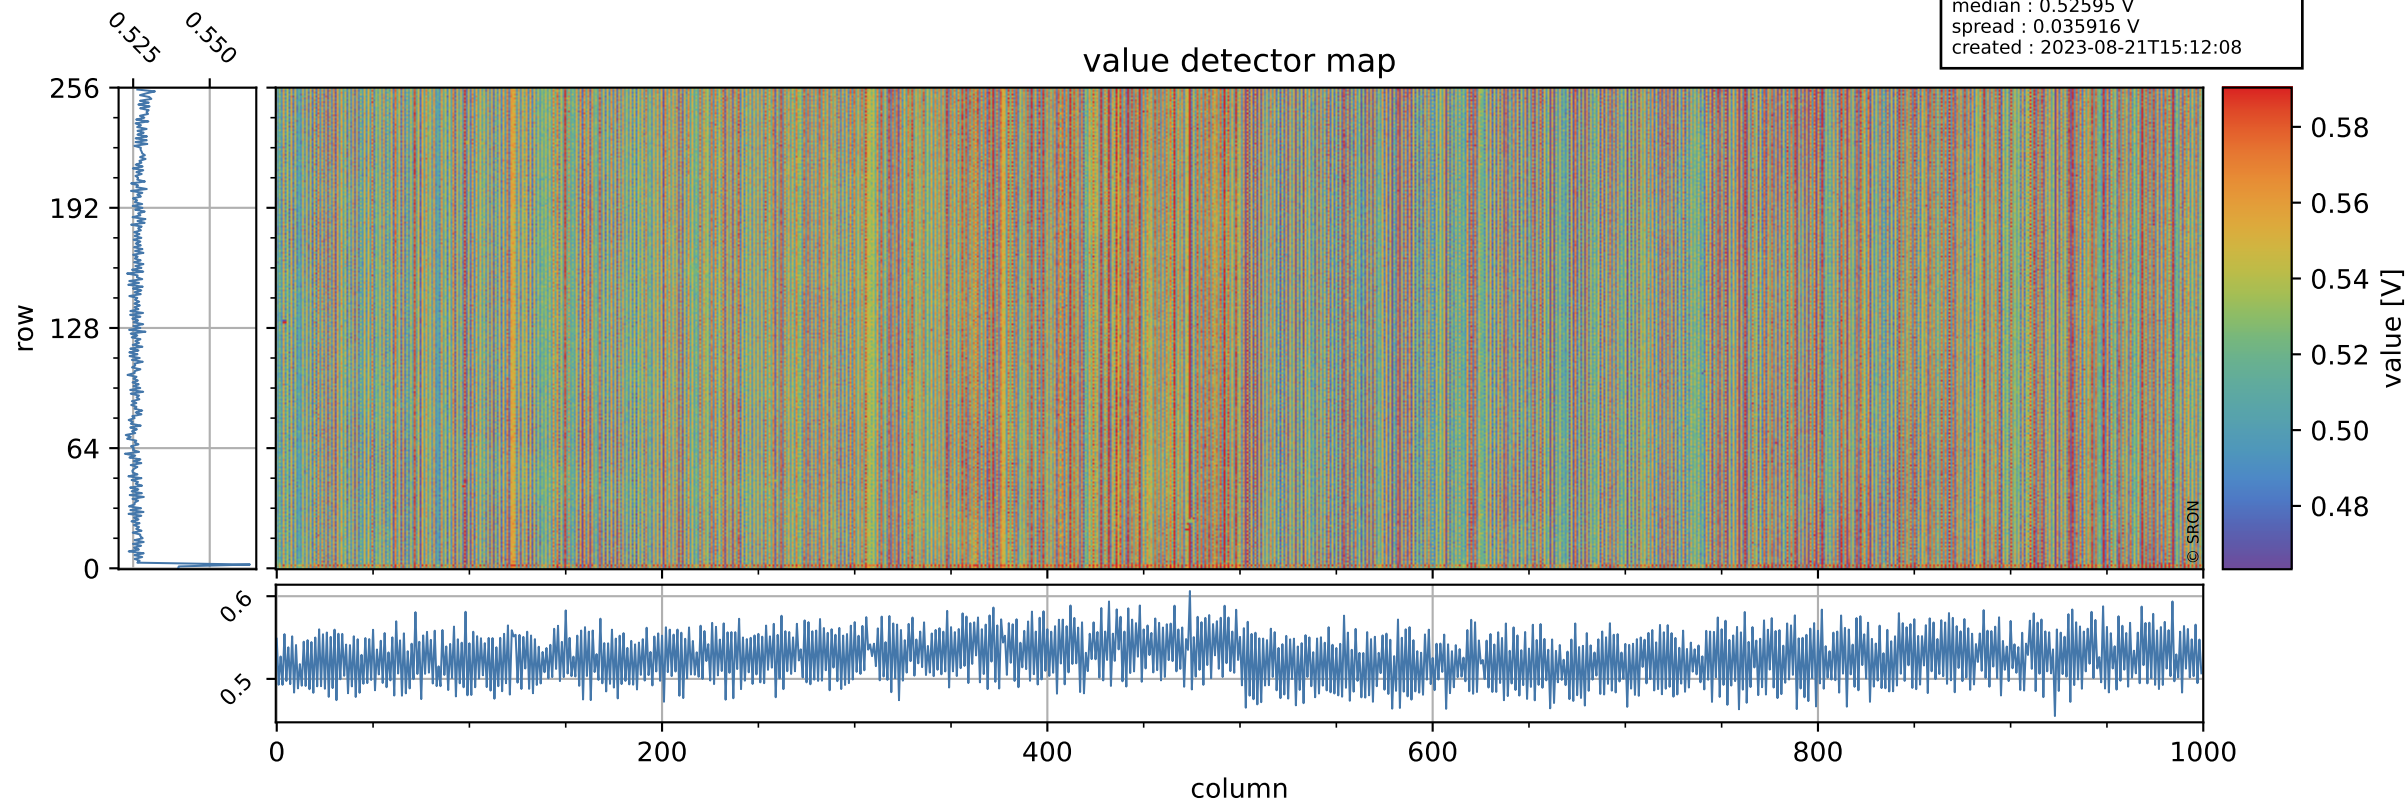

Tropomi SWIR offset (official)

orbits : 19 in [22507, 22552]
coverage : 2022-02-15 / 2022-02-19
median : 0.52595 V
spread : 0.035916 V
created : 2023-08-21T15:12:08

value detector map

Tropomi SWIR offset (official)

orbits : 19 in [22507, 22552]
coverage : 2022-02-15 / 2022-02-19
median : 27.301 μV
spread : 13.924 μV
created : 2023-08-21T15:12:09

Tropomi SWIR offset (official)

orbits : 19 in [22507, 22552]
coverage : 2022-02-15 / 2022-02-19
median : -0.066095 mV
spread : 0.41033 mV
created : 2023-08-21T15:12:09

value compared with SWIR offset CKD

Tropomi SWIR offset (official) ground-tracks of Sentinel-5P

orbits : 19 in [22507, 22552]
coverage : 2022-02-15 / 2022-02-19
created : 2023-08-21T15:12:10

Tropomi SWIR offset (official)

orbits : [2827, 22552]
coverage : 2018-04-30 / 2022-02-19
created : 2023-08-21T15:12:10

trend of detector median & temperatures