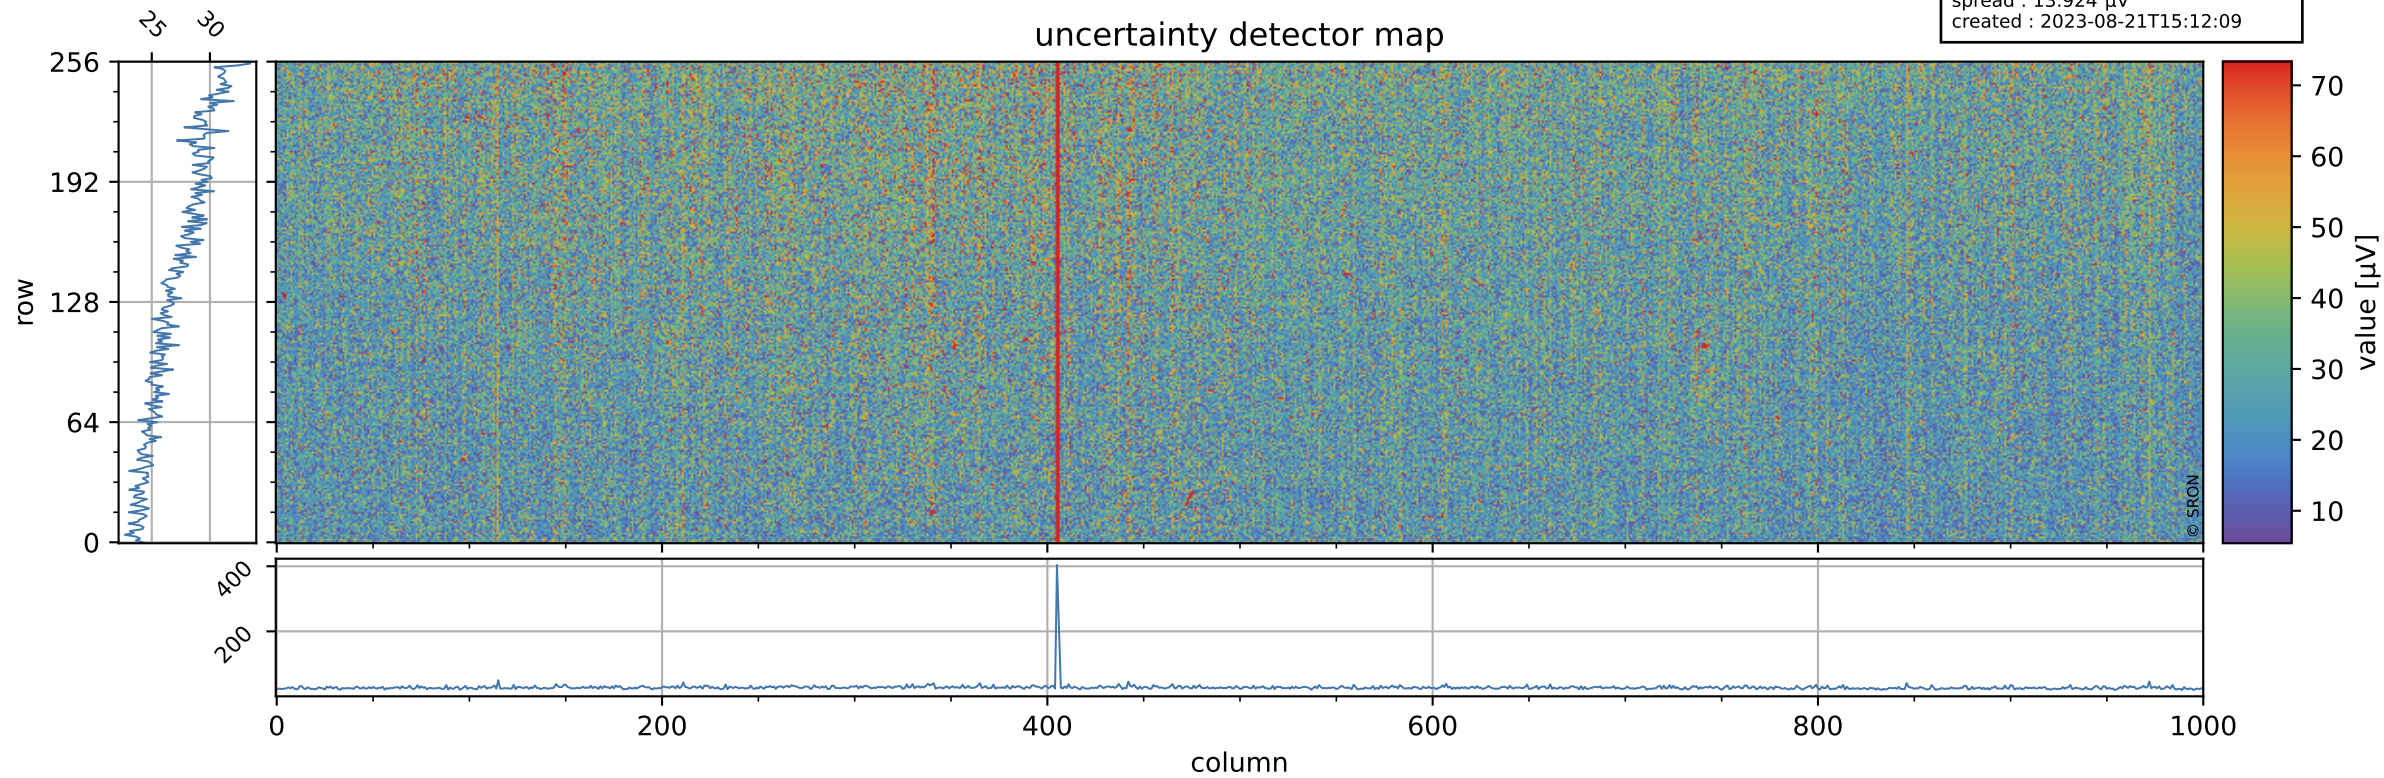

Tropomi SWIR offset (official)

orbits : 19 in [22507, 22552]
coverage : 2022-02-15 / 2022-02-19
median : 0.52595 V
spread : 0.035916 V
created : 2023-08-21T15:12:08

value detector map

Tropomi SWIR offset (official)

orbits : 19 in [22507, 22552]
coverage : 2022-02-15 / 2022-02-19
median : 27.301 μV
spread : 13.924 μV
created : 2023-08-21T15:12:09

Tropomi SWIR offset (official)

orbits : 19 in [22507, 22552]
coverage : 2022-02-15 / 2022-02-19
median : -0.066095 mV
spread : 0.41033 mV
created : 2023-08-21T15:12:09

value compared with SWIR offset CKD

Tropomi SWIR offset (official) ground-tracks of Sentinel-5P

orbits : 19 in [22507, 22552]
coverage : 2022-02-15 / 2022-02-19
created : 2023-08-21T15:12:10

Tropomi SWIR offset (official)

orbits : [2827, 22552]
coverage : 2018-04-30 / 2022-02-19
created : 2023-08-21T15:12:10

trend of detector median & temperatures