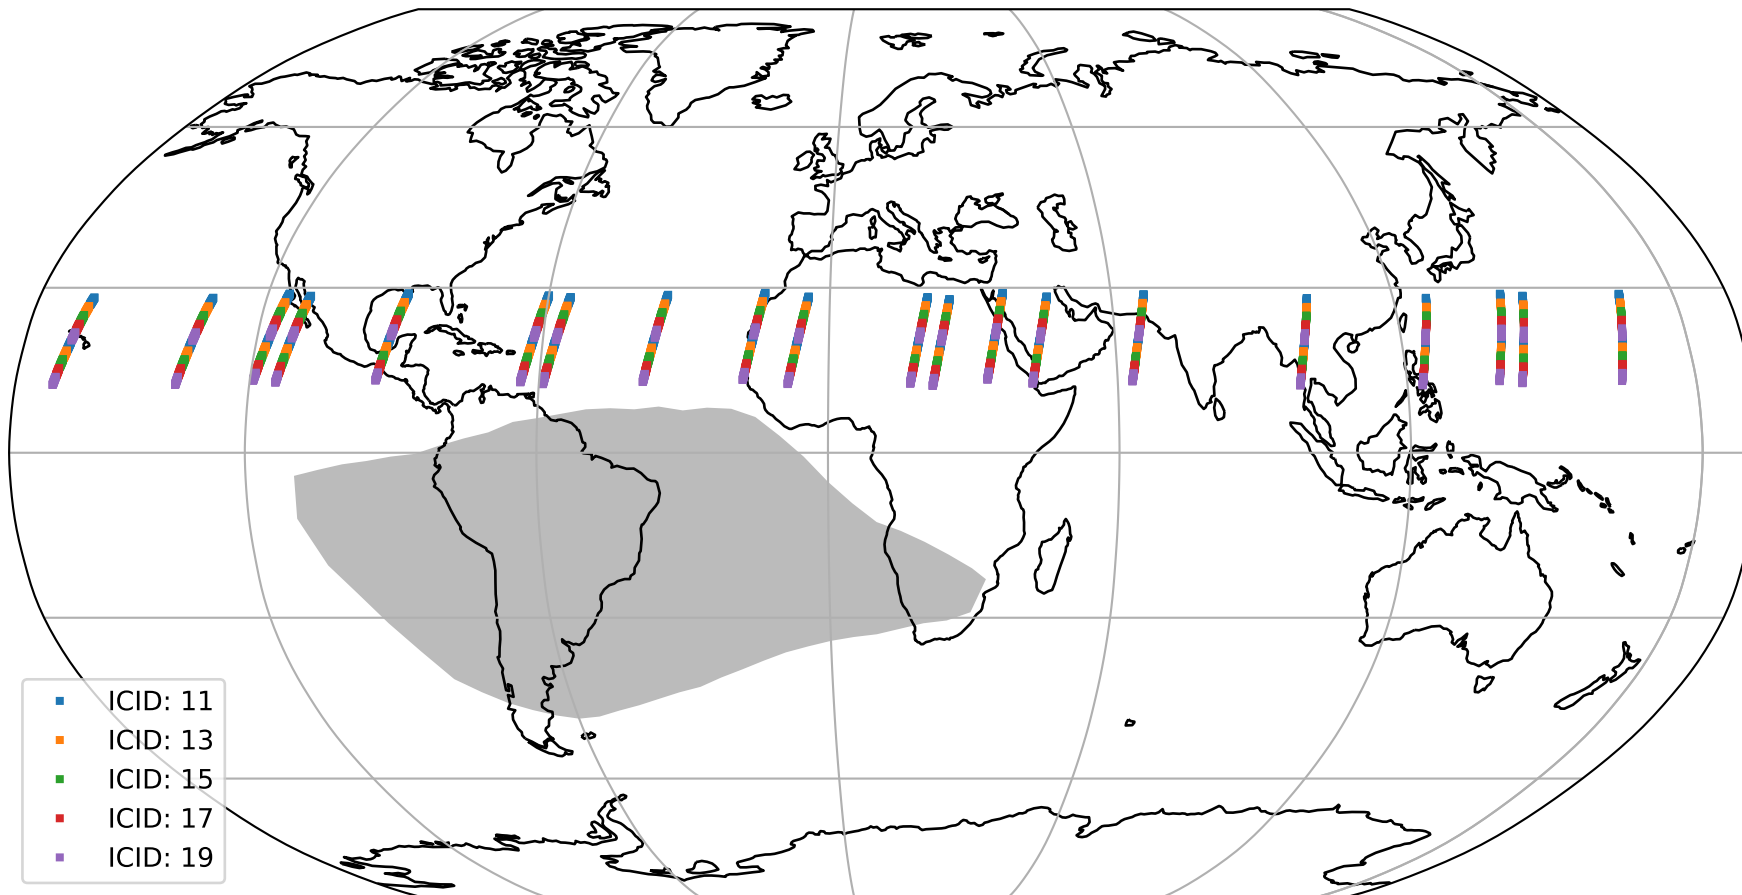

# Tropomi SWIR offset (official)

orbits : 20 in [22522, 22567]  
coverage : 2022-02-16 / 2022-02-20  
median : 27.545  $\mu\text{V}$   
spread : 13.991  $\mu\text{V}$   
created : 2023-08-21T15:12:12

# Tropomi SWIR offset (official)

orbits : 20 in [22522, 22567]  
coverage : 2022-02-16 / 2022-02-20  
median : -0.065878 mV  
spread : 0.41233 mV  
created : 2023-08-21T15:12:12

value compared with SWIR offset CKD

# Tropomi SWIR offset (official) ground-tracks of Sentinel-5P

orbits : 20 in [22522, 22567]  
coverage : 2022-02-16 / 2022-02-20  
created : 2023-08-21T15:12:13

# Tropomi SWIR offset (official)

orbits : [2827, 22567]  
coverage : 2018-04-30 / 2022-02-20  
created : 2023-08-21T15:12:13