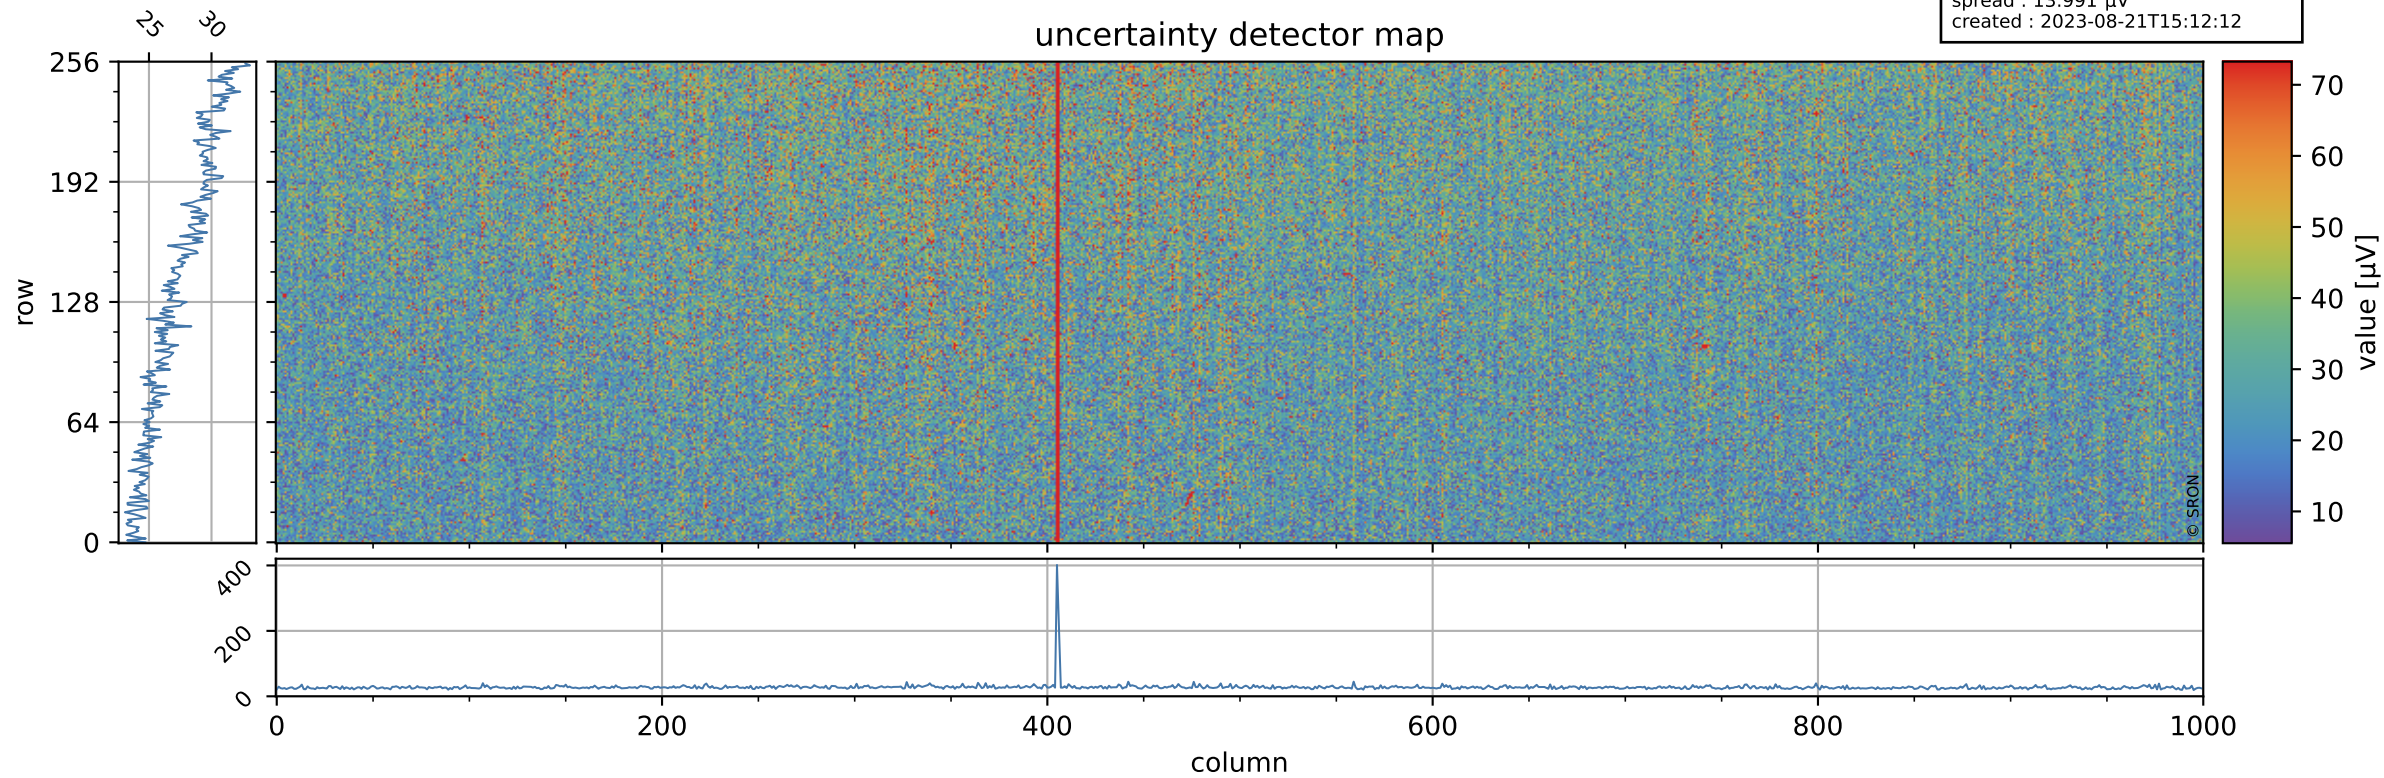

# Tropomi SWIR offset (official)

orbits : 20 in [22522, 22567]  
coverage : 2022-02-16 / 2022-02-20  
median : 0.52595 V  
spread : 0.035917 V  
created : 2023-08-21T15:12:12

## value detector map

# Tropomi SWIR offset (official)

orbits : 20 in [22522, 22567]  
coverage : 2022-02-16 / 2022-02-20  
median : 27.545  $\mu\text{V}$   
spread : 13.991  $\mu\text{V}$   
created : 2023-08-21T15:12:12

# Tropomi SWIR offset (official) ground-tracks of Sentinel-5P

orbits : 20 in [22522, 22567]  
coverage : 2022-02-16 / 2022-02-20  
created : 2023-08-21T15:12:13