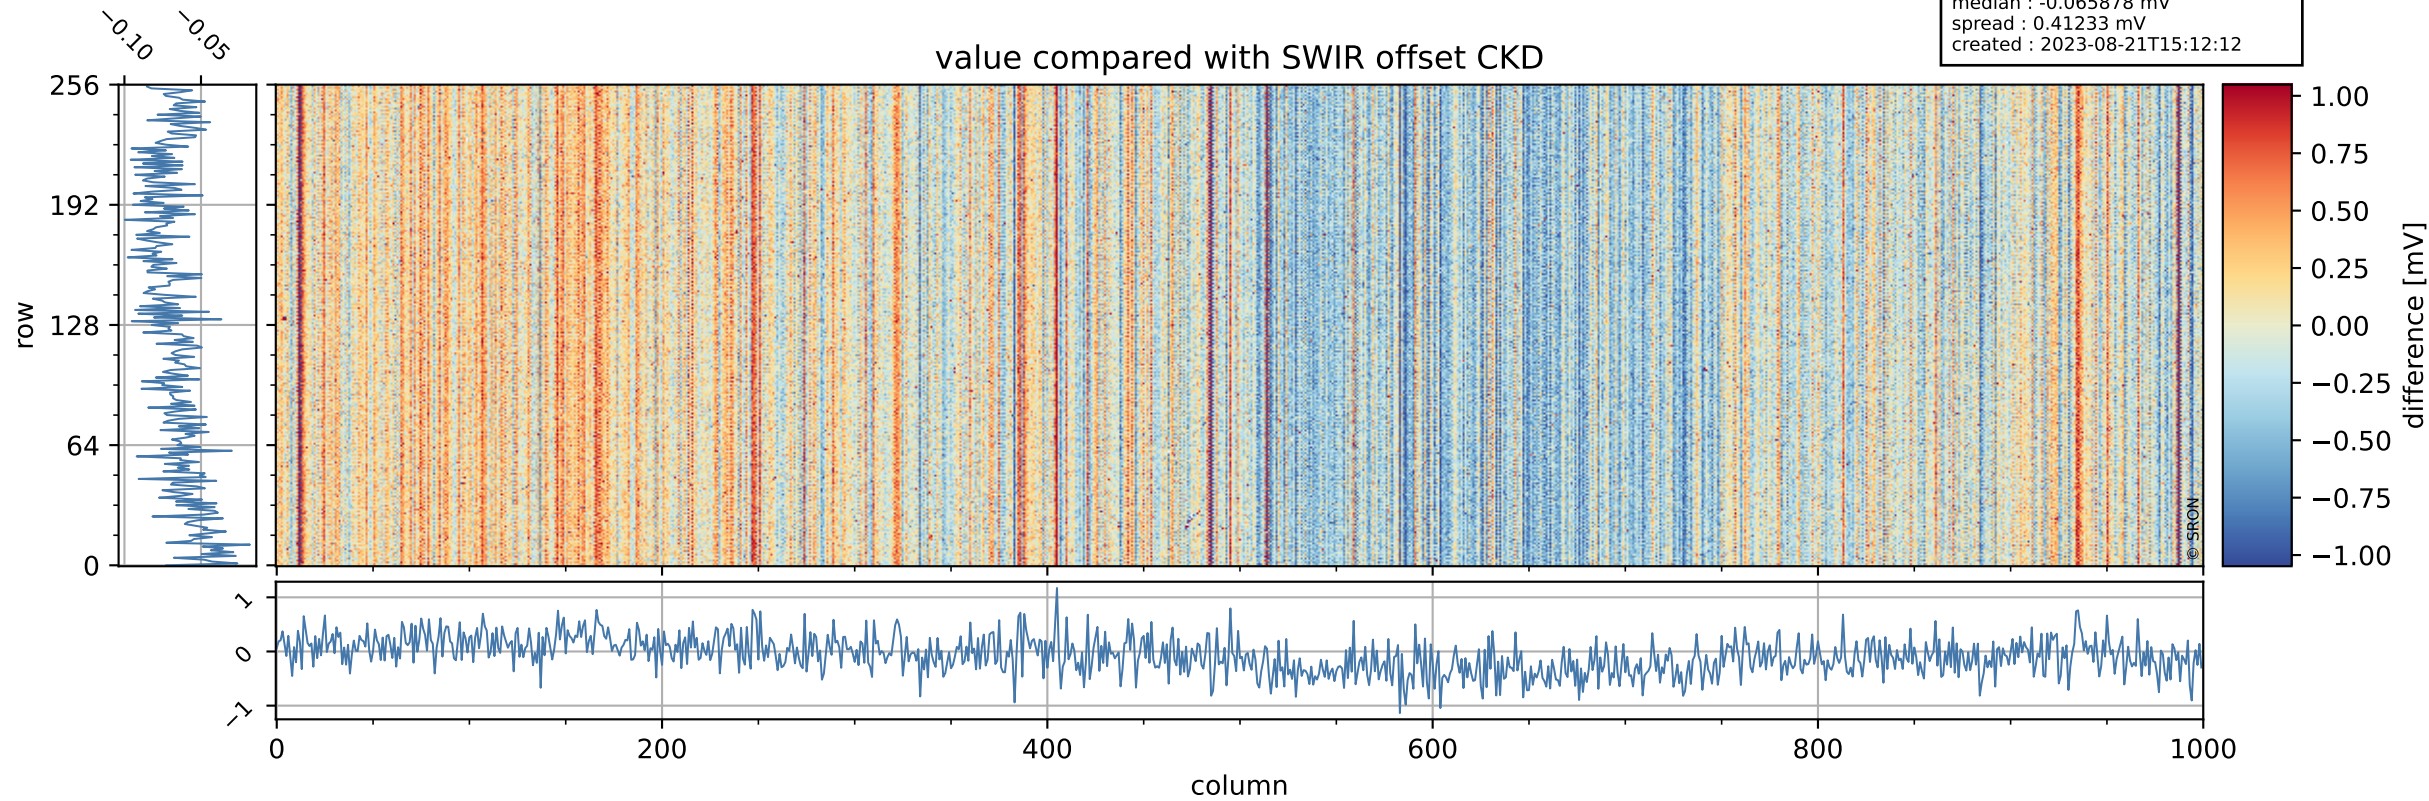

## value detector map

# Tropomi SWIR offset (official)

orbits : 20 in [22522, 22567]  
coverage : 2022-02-16 / 2022-02-20  
median : 27.545  $\mu\text{V}$   
spread : 13.991  $\mu\text{V}$   
created : 2023-08-21T15:12:12

# Tropomi SWIR offset (official)

orbits : 20 in [22522, 22567]  
coverage : 2022-02-16 / 2022-02-20  
median : -0.065878 mV  
spread : 0.41233 mV  
created : 2023-08-21T15:12:12

value compared with SWIR offset CKD

# Tropomi SWIR offset (official) ground-tracks of Sentinel-5P

orbits : 20 in [22522, 22567]  
coverage : 2022-02-16 / 2022-02-20  
created : 2023-08-21T15:12:13