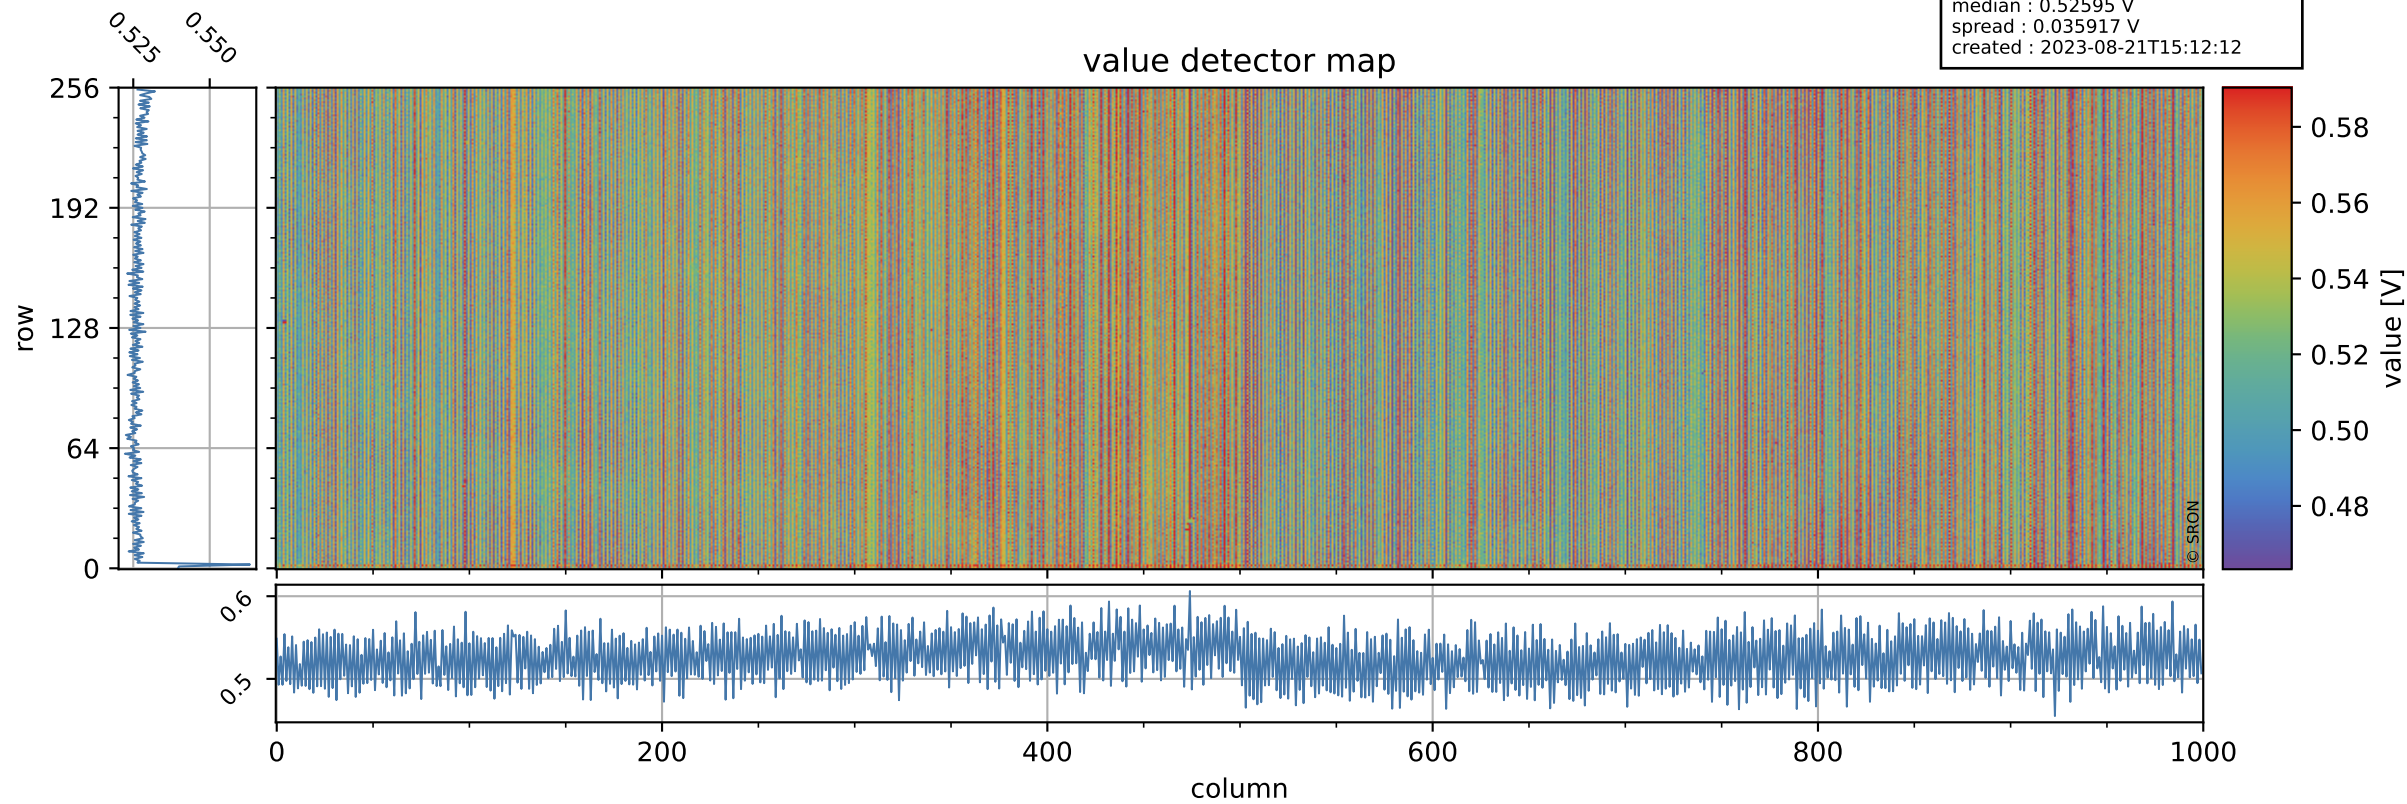

# Tropomi SWIR offset (official)

orbits : 20 in [22522, 22567]  
coverage : 2022-02-16 / 2022-02-20  
median : 0.52595 V  
spread : 0.035917 V  
created : 2023-08-21T15:12:12

## value detector map

# Tropomi SWIR offset (official)

orbits : 20 in [22522, 22567]  
coverage : 2022-02-16 / 2022-02-20  
median : 27.545  $\mu\text{V}$   
spread : 13.991  $\mu\text{V}$   
created : 2023-08-21T15:12:12

# Tropomi SWIR offset (official) ground-tracks of Sentinel-5P

orbits : 20 in [22522, 22567]  
coverage : 2022-02-16 / 2022-02-20  
created : 2023-08-21T15:12:13