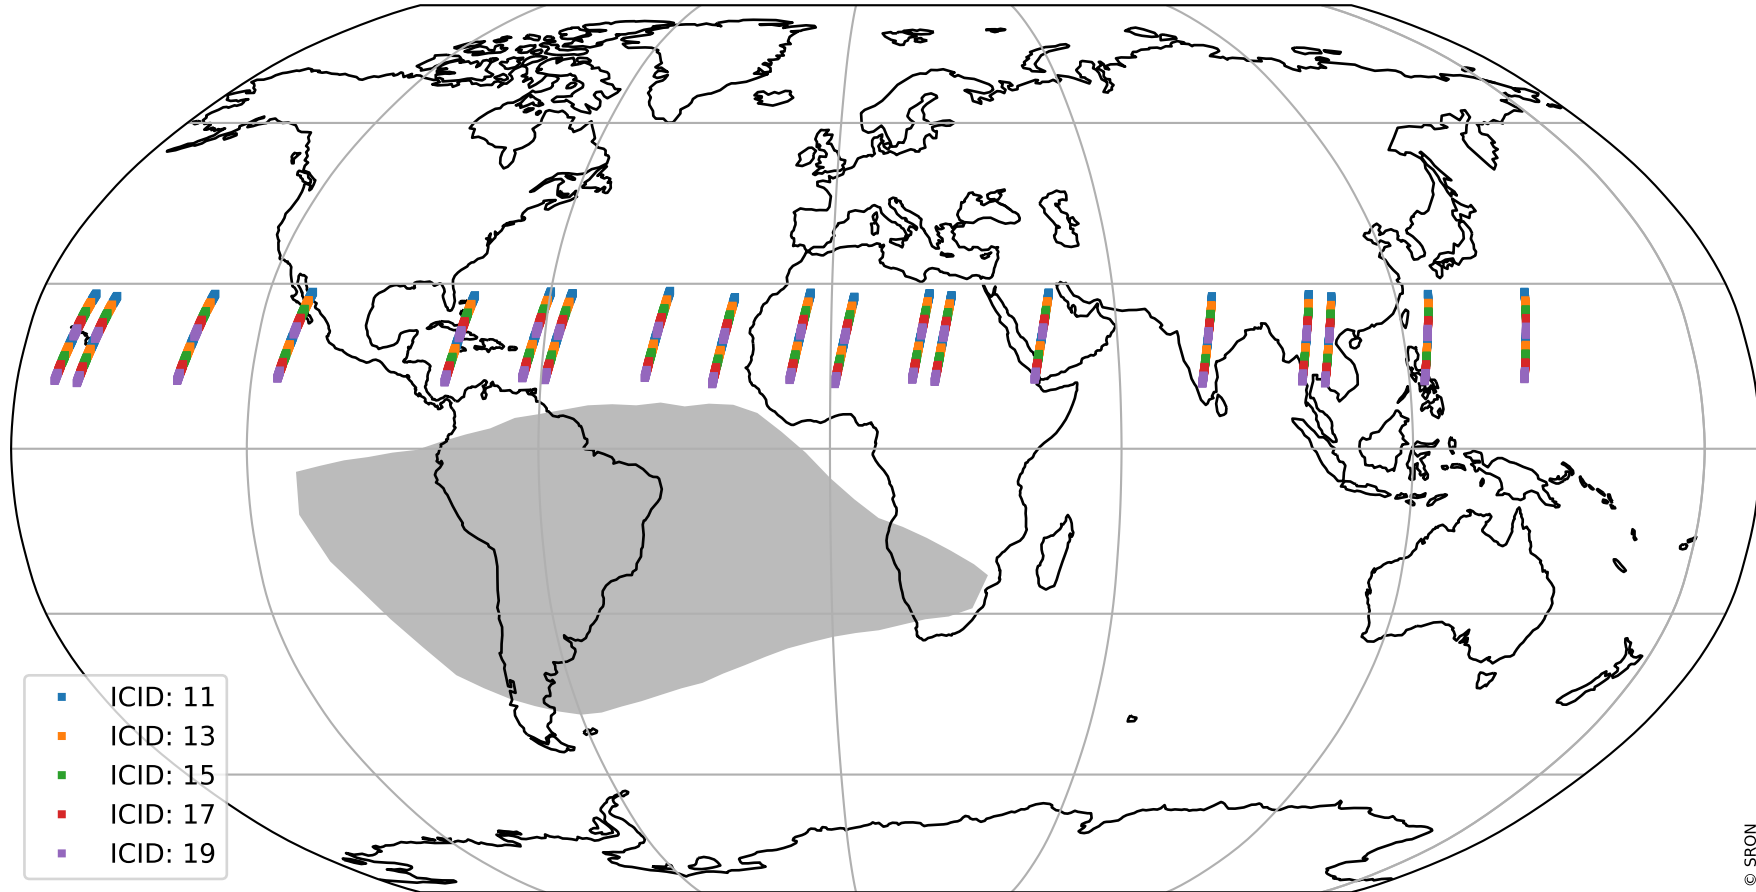

Tropomi SWIR offset (official)

orbits : 19 in [22537, 22582]
coverage : 2022-02-18 / 2022-02-21
median : 0.52595 V
spread : 0.035916 V
created : 2023-08-21T15:12:15

value detector map

Tropomi SWIR offset (official)

orbits : 19 in [22537, 22582]
coverage : 2022-02-18 / 2022-02-21
median : 28.604 μV
spread : 14.418 μV
created : 2023-08-21T15:12:15

Tropomi SWIR offset (official)

value compared with SWIR offset CKD

orbits : 19 in [22537, 22582]
coverage : 2022-02-18 / 2022-02-21
median : -0.060608 mV
spread : 0.41406 mV
created : 2023-08-21T15:12:16

Tropomi SWIR offset (official) ground-tracks of Sentinel-5P

orbits : 19 in [22537, 22582]
coverage : 2022-02-18 / 2022-02-21
created : 2023-08-21T15:12:16

Tropomi SWIR offset (official)

orbits : [2827, 22582]
coverage : 2018-04-30 / 2022-02-21
created : 2023-08-21T15:12:17

trend of detector median & temperatures