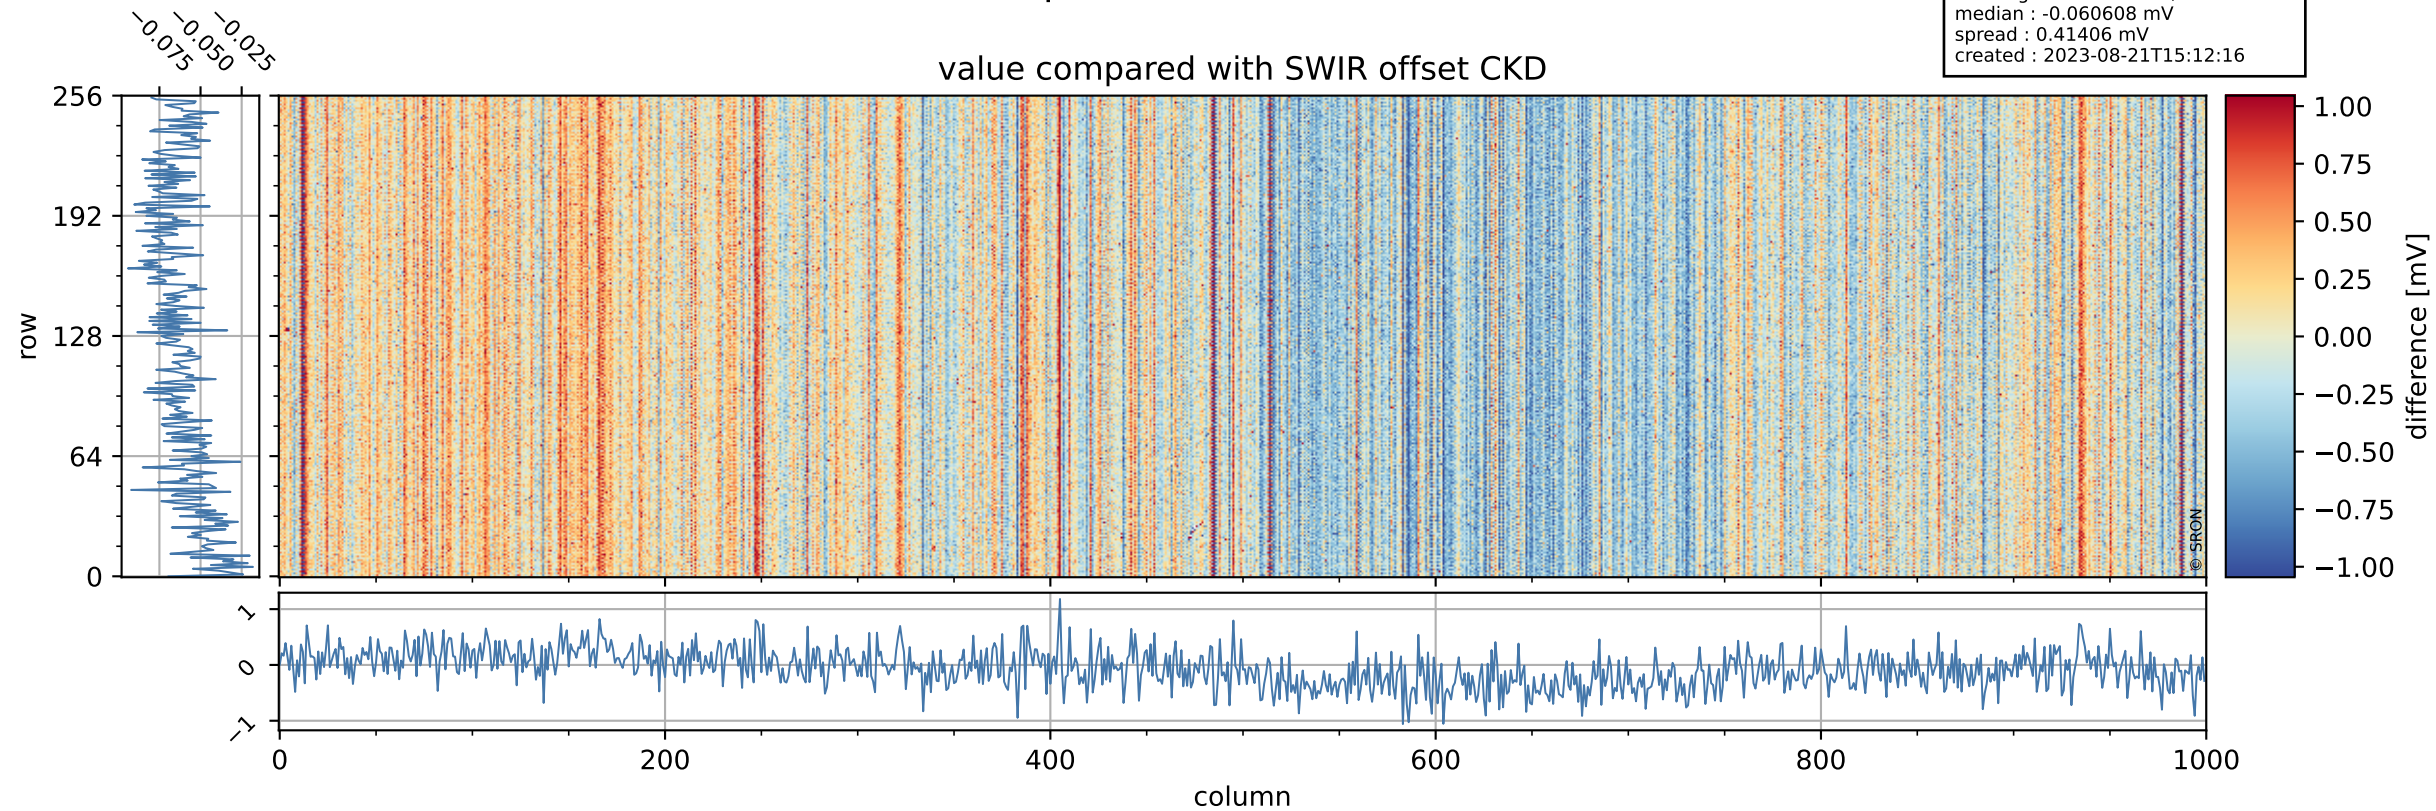

Tropomi SWIR offset (official)

orbits : 19 in [22537, 22582]
coverage : 2022-02-18 / 2022-02-21
median : 0.52595 V
spread : 0.035916 V
created : 2023-08-21T15:12:15

value detector map

Tropomi SWIR offset (official)

orbits : 19 in [22537, 22582]
coverage : 2022-02-18 / 2022-02-21
median : 28.604 μV
spread : 14.418 μV
created : 2023-08-21T15:12:15

Tropomi SWIR offset (official)

value compared with SWIR offset CKD

orbits : 19 in [22537, 22582]
coverage : 2022-02-18 / 2022-02-21
median : -0.060608 mV
spread : 0.41406 mV
created : 2023-08-21T15:12:16

Tropomi SWIR offset (official) ground-tracks of Sentinel-5P

orbits : 19 in [22537, 22582]
coverage : 2022-02-18 / 2022-02-21
created : 2023-08-21T15:12:16

Tropomi SWIR offset (official)

orbits : [2827, 22582]
coverage : 2018-04-30 / 2022-02-21
created : 2023-08-21T15:12:17

trend of detector median & temperatures