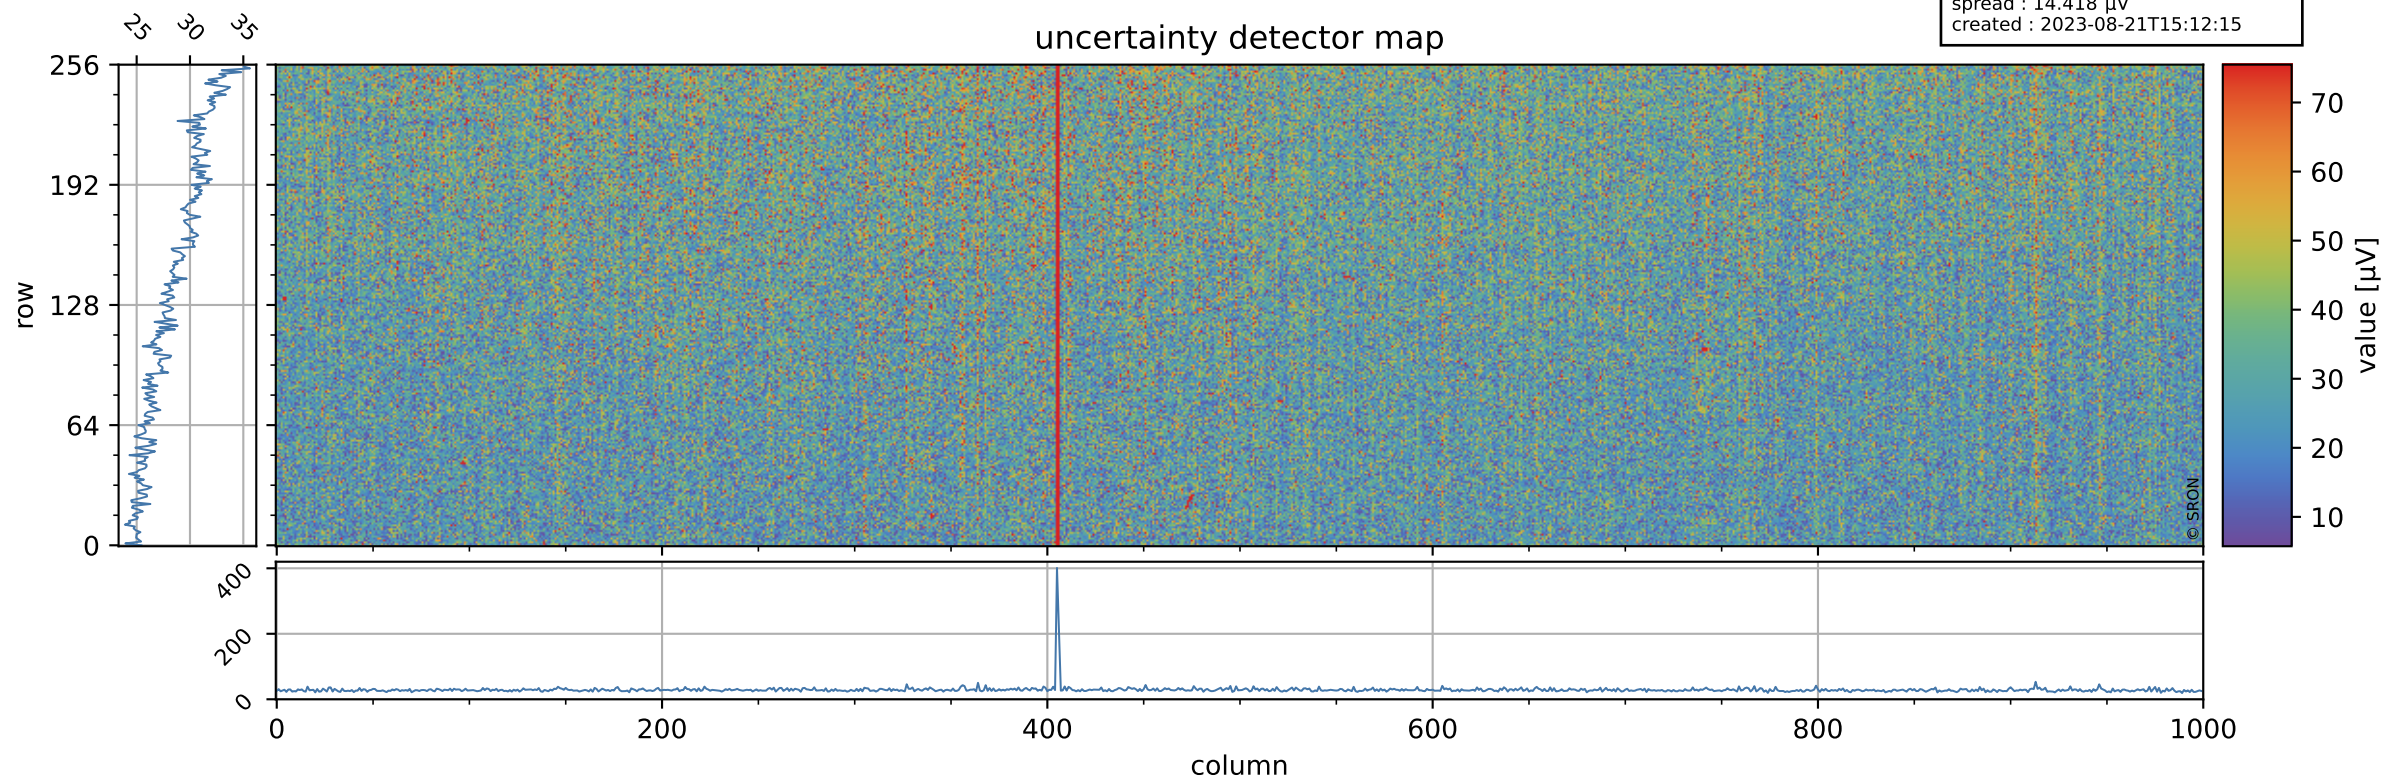

Tropomi SWIR offset (official)

orbits : 19 in [22537, 22582]
coverage : 2022-02-18 / 2022-02-21
median : 0.52595 V
spread : 0.035916 V
created : 2023-08-21T15:12:15

value detector map

Tropomi SWIR offset (official)

orbits : 19 in [22537, 22582]
coverage : 2022-02-18 / 2022-02-21
median : 28.604 μV
spread : 14.418 μV
created : 2023-08-21T15:12:15

Tropomi SWIR offset (official)

value compared with SWIR offset CKD

orbits : 19 in [22537, 22582]
coverage : 2022-02-18 / 2022-02-21
median : -0.060608 mV
spread : 0.41406 mV
created : 2023-08-21T15:12:16

Tropomi SWIR offset (official) ground-tracks of Sentinel-5P

orbits : 19 in [22537, 22582]
coverage : 2022-02-18 / 2022-02-21
created : 2023-08-21T15:12:16

Tropomi SWIR offset (official)

orbits : [2827, 22582]
coverage : 2018-04-30 / 2022-02-21
created : 2023-08-21T15:12:17

trend of detector median & temperatures