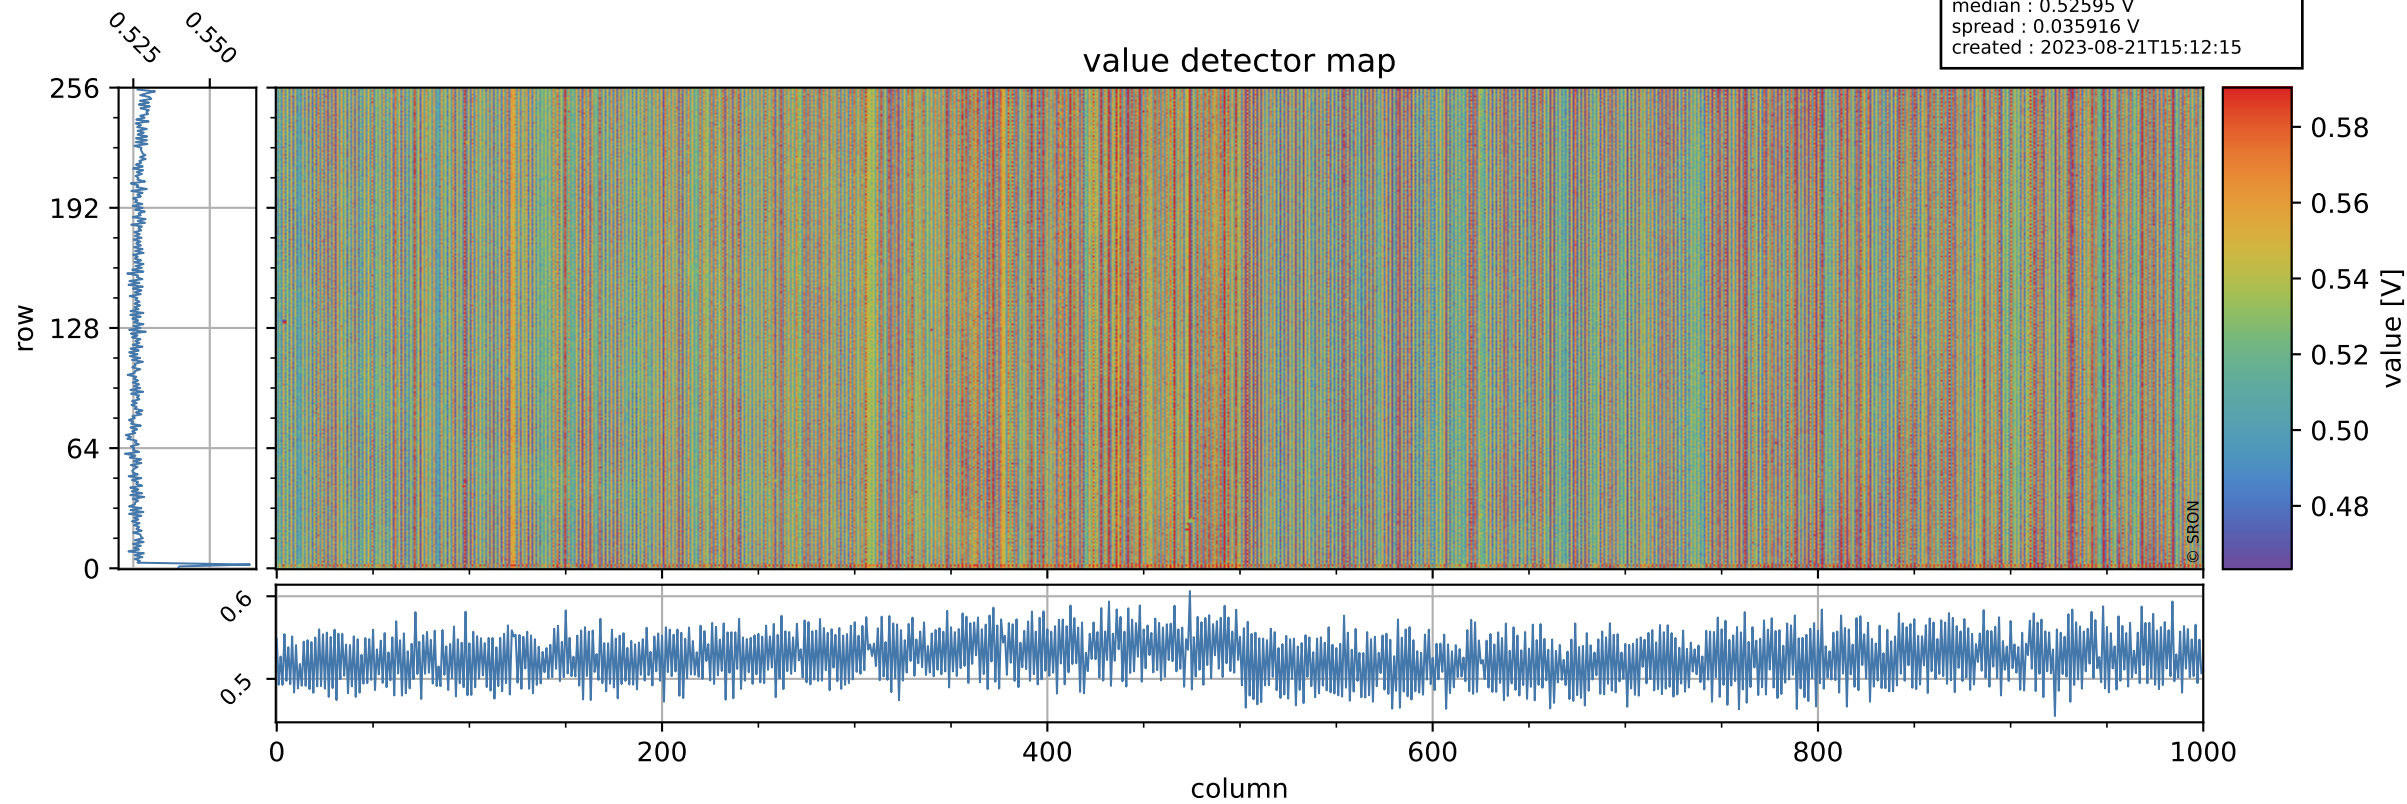

Tropomi SWIR offset (official)

orbits : 19 in [22537, 22582]
coverage : 2022-02-18 / 2022-02-21
median : 0.52595 V
spread : 0.035916 V
created : 2023-08-21T15:12:15

value detector map

Tropomi SWIR offset (official)

orbits : 19 in [22537, 22582]
coverage : 2022-02-18 / 2022-02-21
median : 28.604 μV
spread : 14.418 μV
created : 2023-08-21T15:12:15

Tropomi SWIR offset (official)

value compared with SWIR offset CKD

orbits : 19 in [22537, 22582]
coverage : 2022-02-18 / 2022-02-21
median : -0.060608 mV
spread : 0.41406 mV
created : 2023-08-21T15:12:16

Tropomi SWIR offset (official) ground-tracks of Sentinel-5P

orbits : 19 in [22537, 22582]
coverage : 2022-02-18 / 2022-02-21
created : 2023-08-21T15:12:16

Tropomi SWIR offset (official)

orbits : [2827, 22582]
coverage : 2018-04-30 / 2022-02-21
created : 2023-08-21T15:12:17

trend of detector median & temperatures