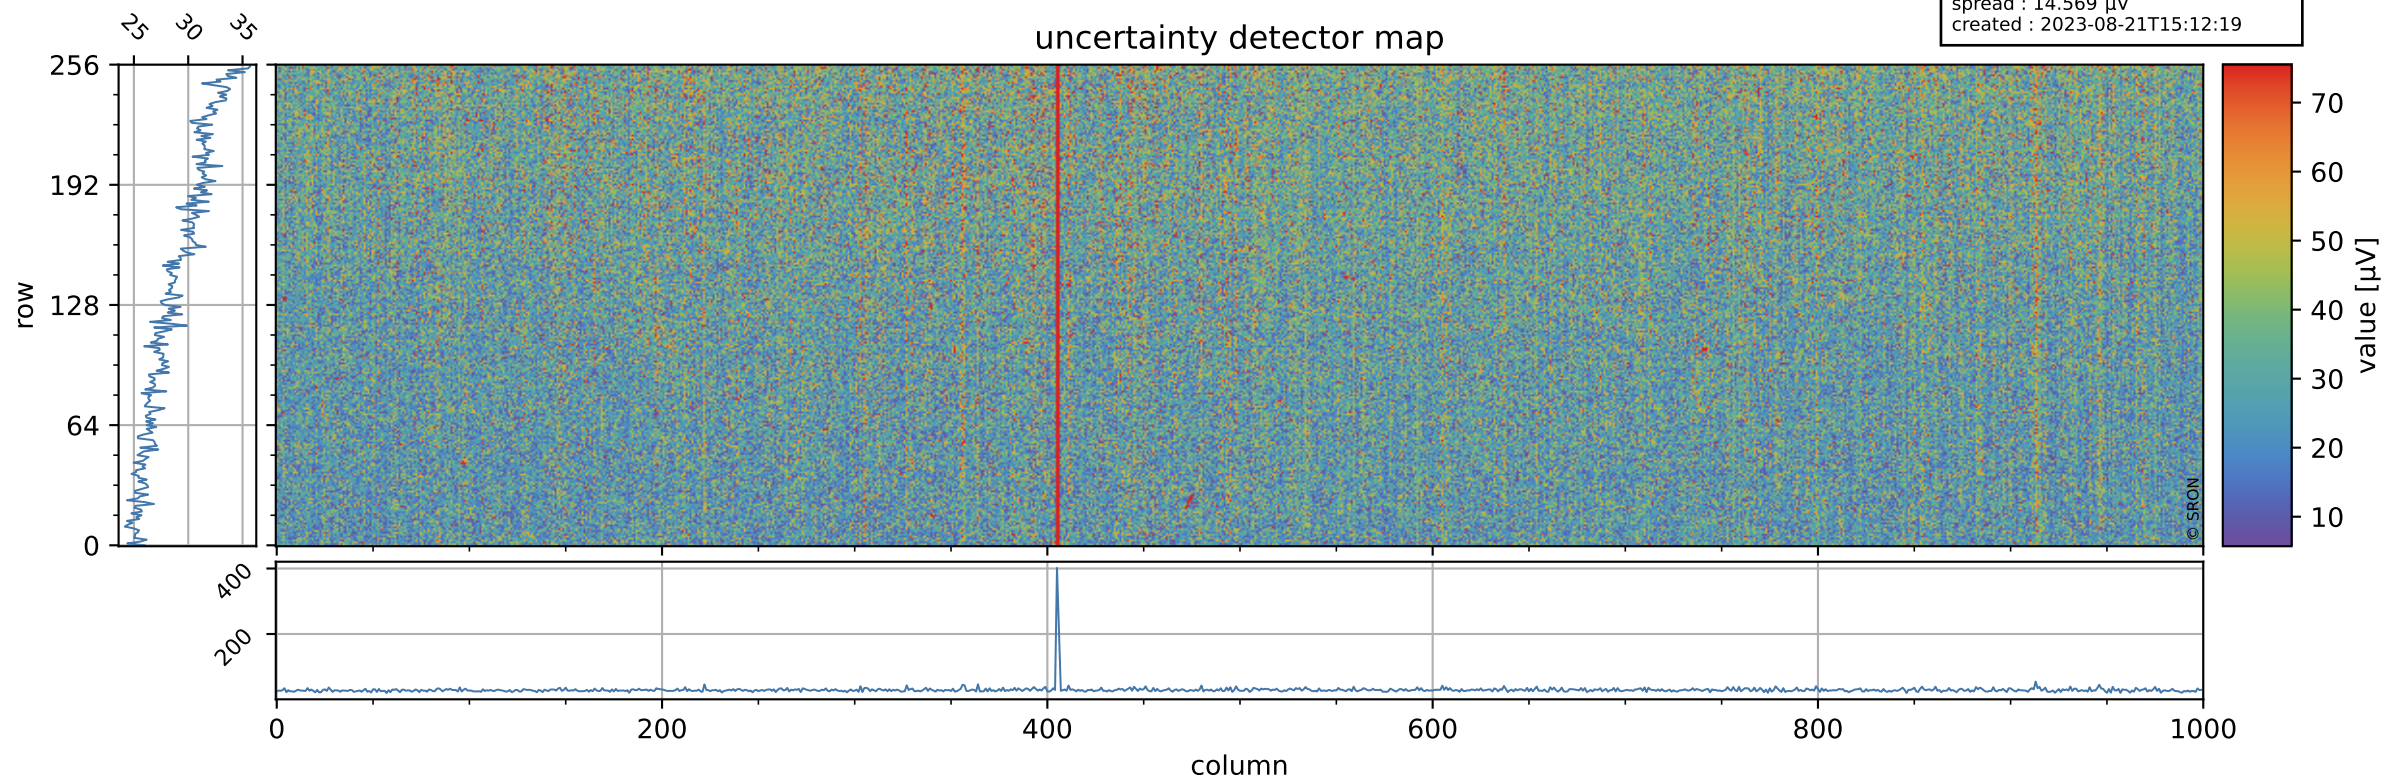

# Tropomi SWIR offset (official)

orbits : 19 in [22552, 22597]  
coverage : 2022-02-19 / 2022-02-22  
median : 0.52595 V  
spread : 0.035915 V  
created : 2023-08-21T15:12:18

## value detector map

# Tropomi SWIR offset (official)

orbits : 19 in [22552, 22597]  
coverage : 2022-02-19 / 2022-02-22  
median : 29.023  $\mu\text{V}$   
spread : 14.569  $\mu\text{V}$   
created : 2023-08-21T15:12:19

# Tropomi SWIR offset (official) ground-tracks of Sentinel-5P

orbits : 19 in [22552, 22597]  
coverage : 2022-02-19 / 2022-02-22  
created : 2023-08-21T15:12:19