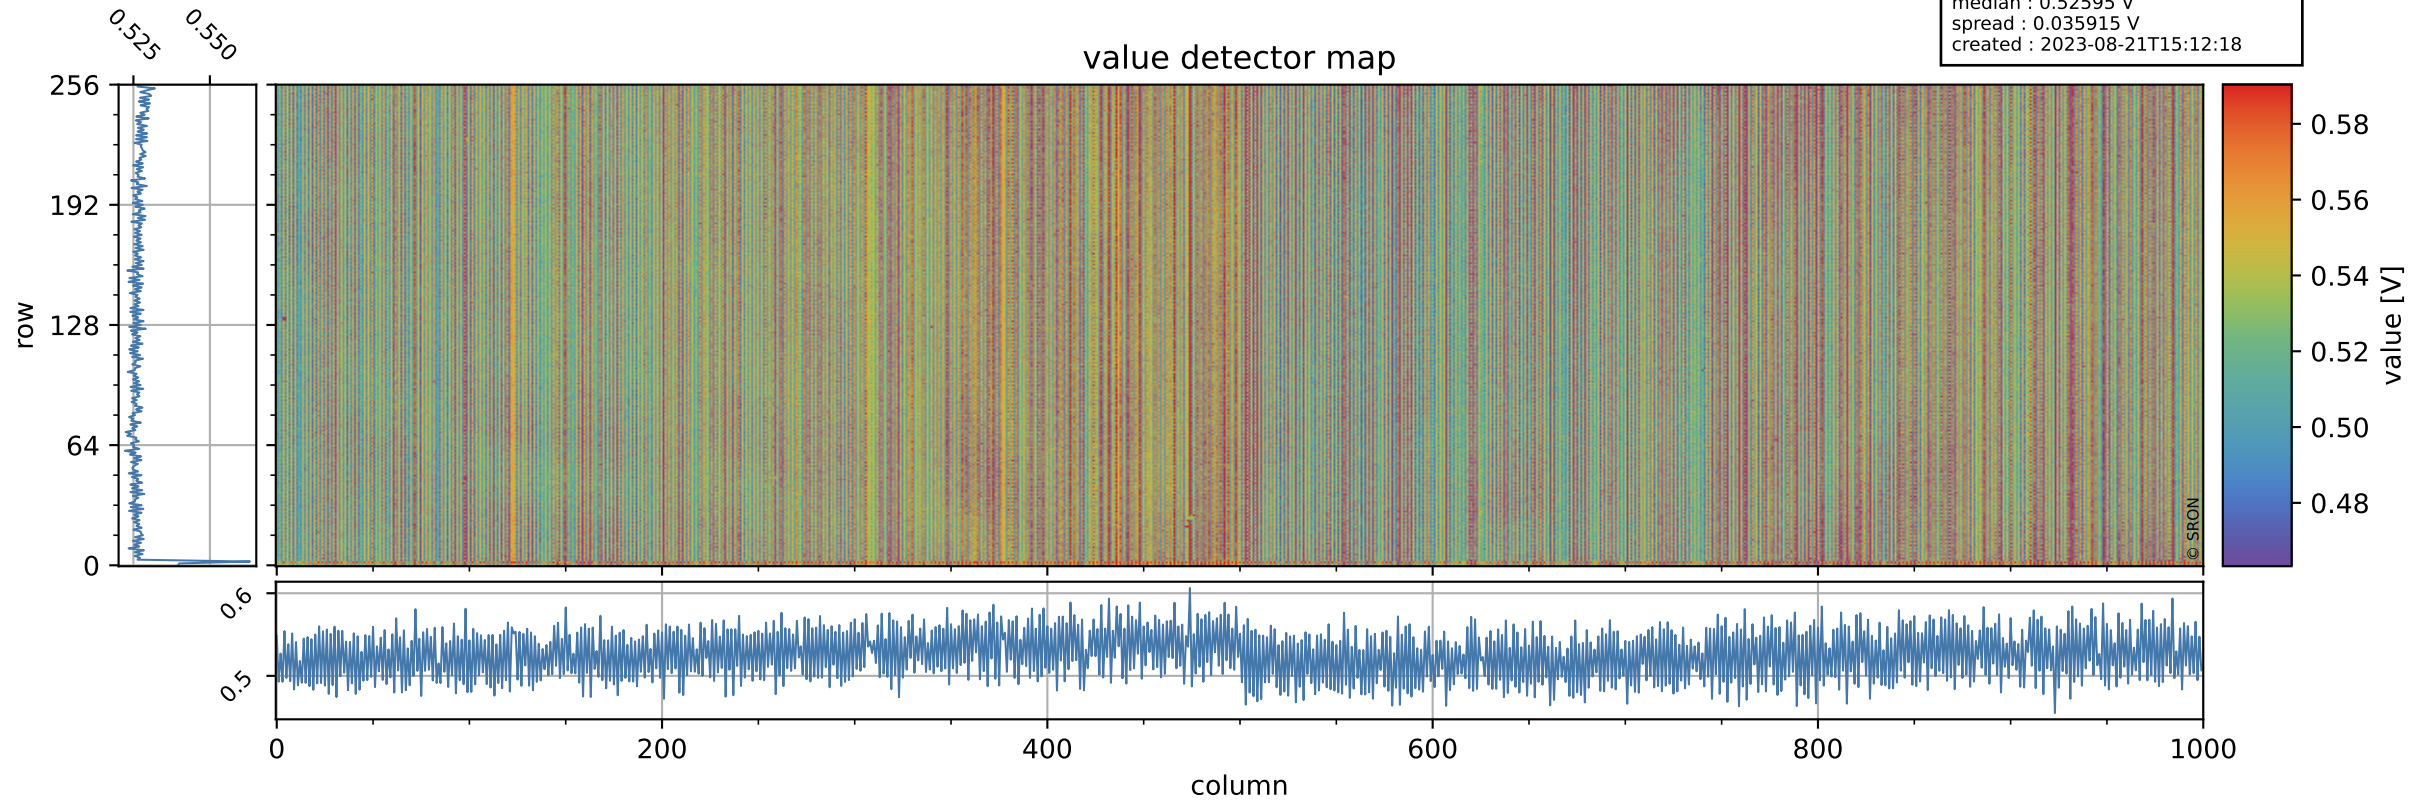

# Tropomi SWIR offset (official)

orbits : 19 in [22552, 22597]  
coverage : 2022-02-19 / 2022-02-22  
median : 0.52595 V  
spread : 0.035915 V  
created : 2023-08-21T15:12:18

## value detector map

# Tropomi SWIR offset (official)

orbits : 19 in [22552, 22597]  
coverage : 2022-02-19 / 2022-02-22  
median : 29.023  $\mu\text{V}$   
spread : 14.569  $\mu\text{V}$   
created : 2023-08-21T15:12:19

# Tropomi SWIR offset (official) ground-tracks of Sentinel-5P

orbits : 19 in [22552, 22597]  
coverage : 2022-02-19 / 2022-02-22  
created : 2023-08-21T15:12:19