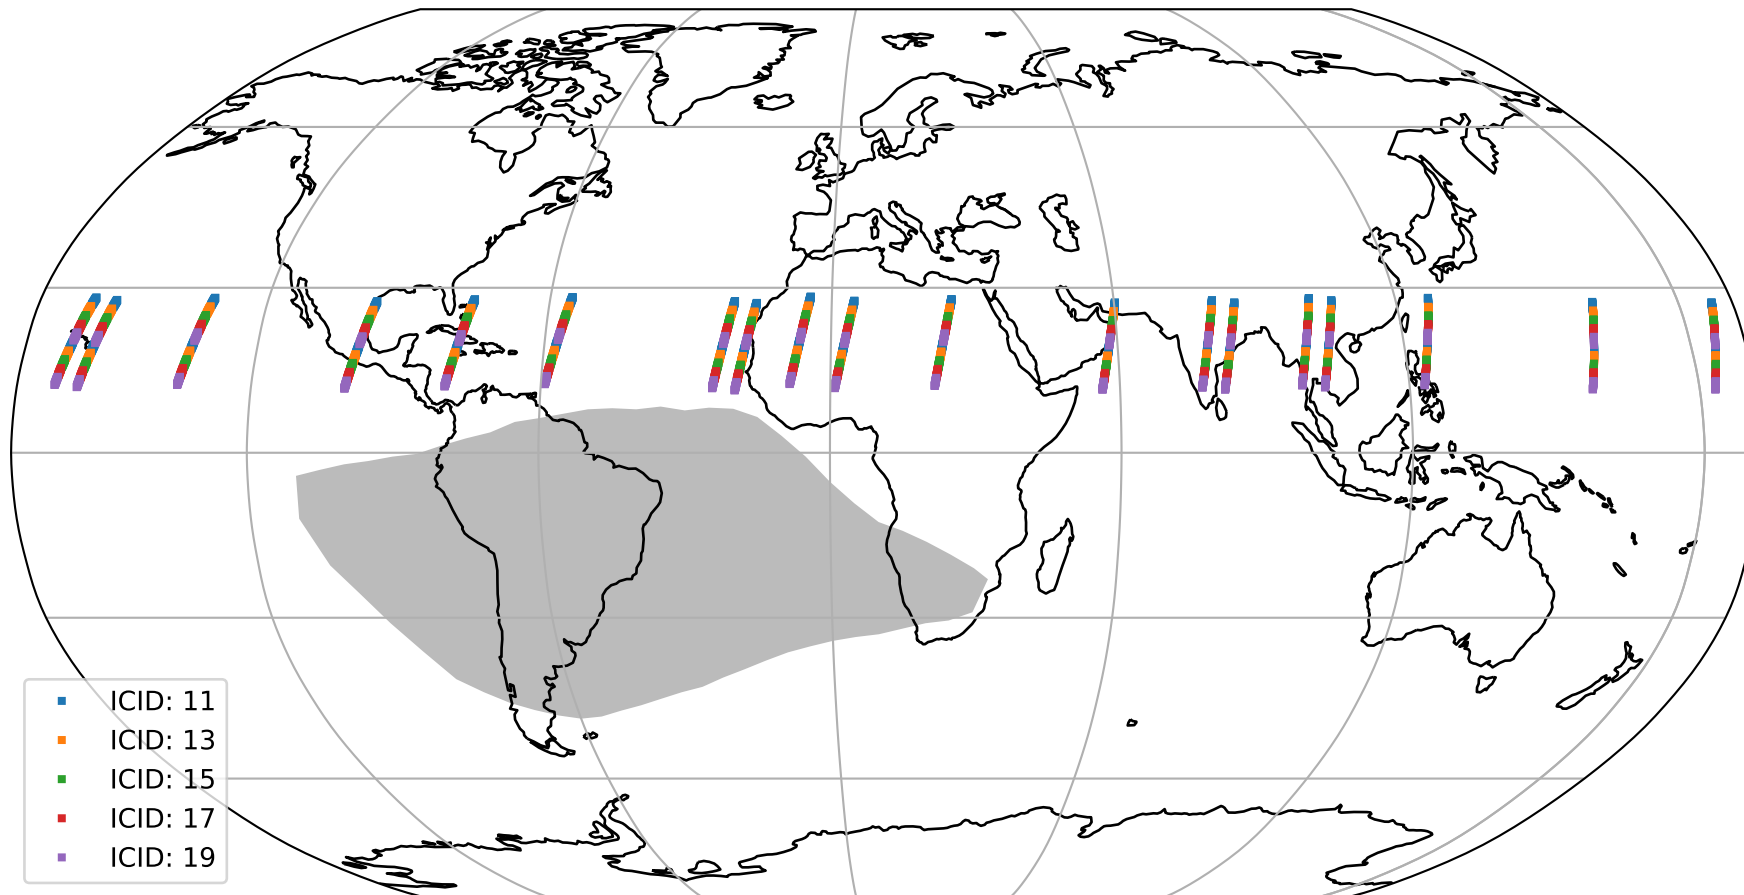

# Tropomi SWIR offset (official)

orbits : 19 in [22552, 22597]  
coverage : 2022-02-19 / 2022-02-22  
median : 29.023  $\mu\text{V}$   
spread : 14.569  $\mu\text{V}$   
created : 2023-08-21T15:12:19

# Tropomi SWIR offset (official)

orbits : 19 in [22552, 22597]  
coverage : 2022-02-19 / 2022-02-22  
median : -0.061682 mV  
spread : 0.41546 mV  
created : 2023-08-21T15:12:19

value compared with SWIR offset CKD

# Tropomi SWIR offset (official) ground-tracks of Sentinel-5P

orbits : 19 in [22552, 22597]  
coverage : 2022-02-19 / 2022-02-22  
created : 2023-08-21T15:12:19

# Tropomi SWIR offset (official)

orbits : [2827, 22597]  
coverage : 2018-04-30 / 2022-02-22  
created : 2023-08-21T15:12:20