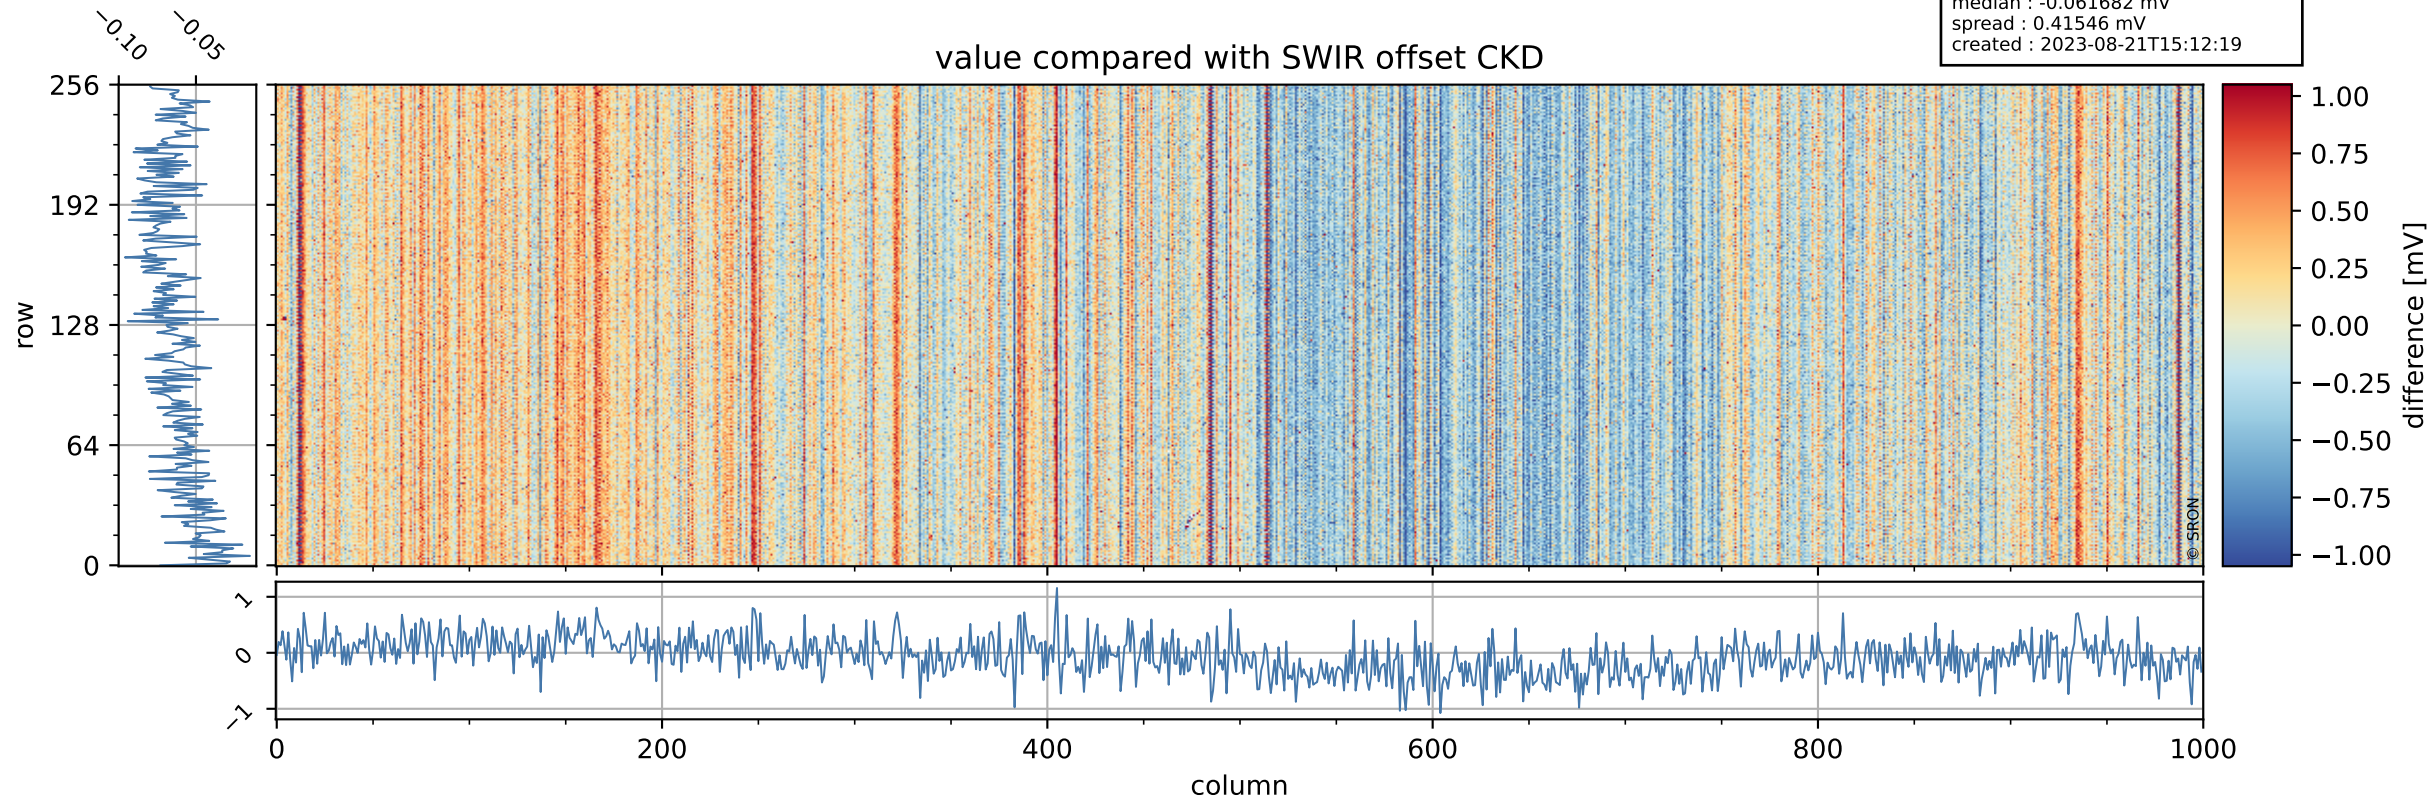

## value detector map

# Tropomi SWIR offset (official)

orbits : 19 in [22552, 22597]  
coverage : 2022-02-19 / 2022-02-22  
median : 29.023  $\mu\text{V}$   
spread : 14.569  $\mu\text{V}$   
created : 2023-08-21T15:12:19

# Tropomi SWIR offset (official)

orbits : 19 in [22552, 22597]  
coverage : 2022-02-19 / 2022-02-22  
median : -0.061682 mV  
spread : 0.41546 mV  
created : 2023-08-21T15:12:19

value compared with SWIR offset CKD

# Tropomi SWIR offset (official) ground-tracks of Sentinel-5P

orbits : 19 in [22552, 22597]  
coverage : 2022-02-19 / 2022-02-22  
created : 2023-08-21T15:12:19