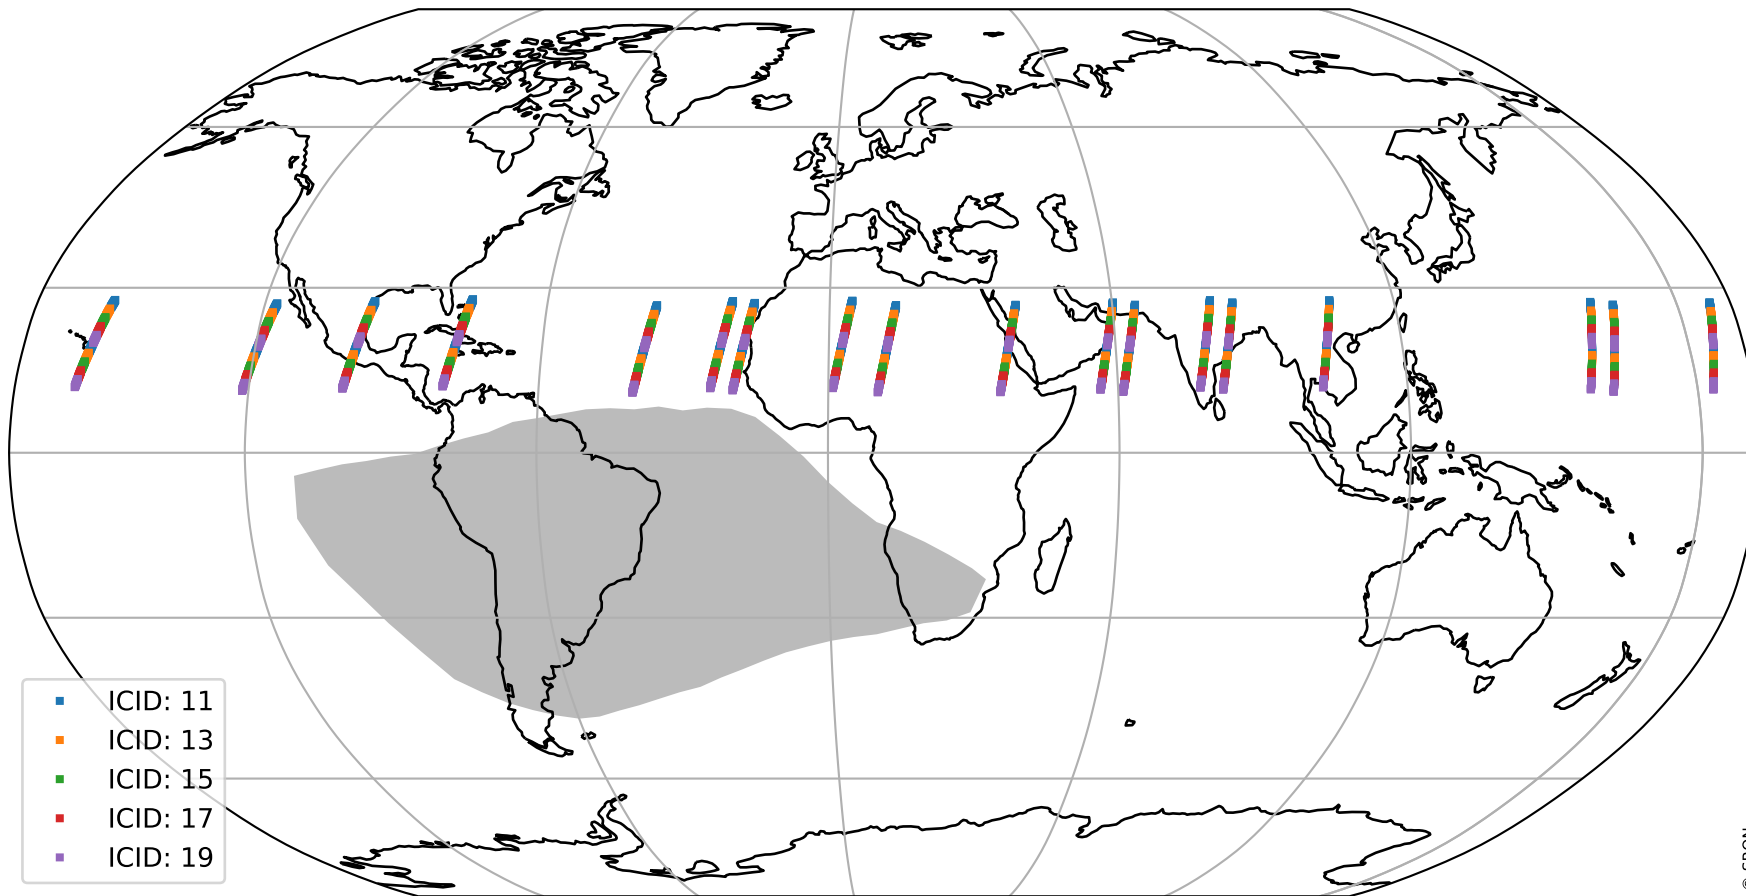

Tropomi SWIR offset (official)

orbits : 18 in [22567, 22612]
coverage : 2022-02-20 / 2022-02-23
median : 0.52595 V
spread : 0.035916 V
created : 2023-08-21T15:12:21

value detector map

Tropomi SWIR offset (official)

orbits : 18 in [22567, 22612]
coverage : 2022-02-20 / 2022-02-23
median : 29.237 μV
spread : 14.688 μV
created : 2023-08-21T15:12:21

Tropomi SWIR offset (official)

orbits : 18 in [22567, 22612]
coverage : 2022-02-20 / 2022-02-23
median : -0.065128 mV
spread : 0.41784 mV
created : 2023-08-21T15:12:22

value compared with SWIR offset CKD

Tropomi SWIR offset (official) ground-tracks of Sentinel-5P

orbits : 18 in [22567, 22612]
coverage : 2022-02-20 / 2022-02-23
created : 2023-08-21T15:12:22

Tropomi SWIR offset (official)

orbits : [2827, 22612]
coverage : 2018-04-30 / 2022-02-23
created : 2023-08-21T15:12:23

trend of detector median & temperatures