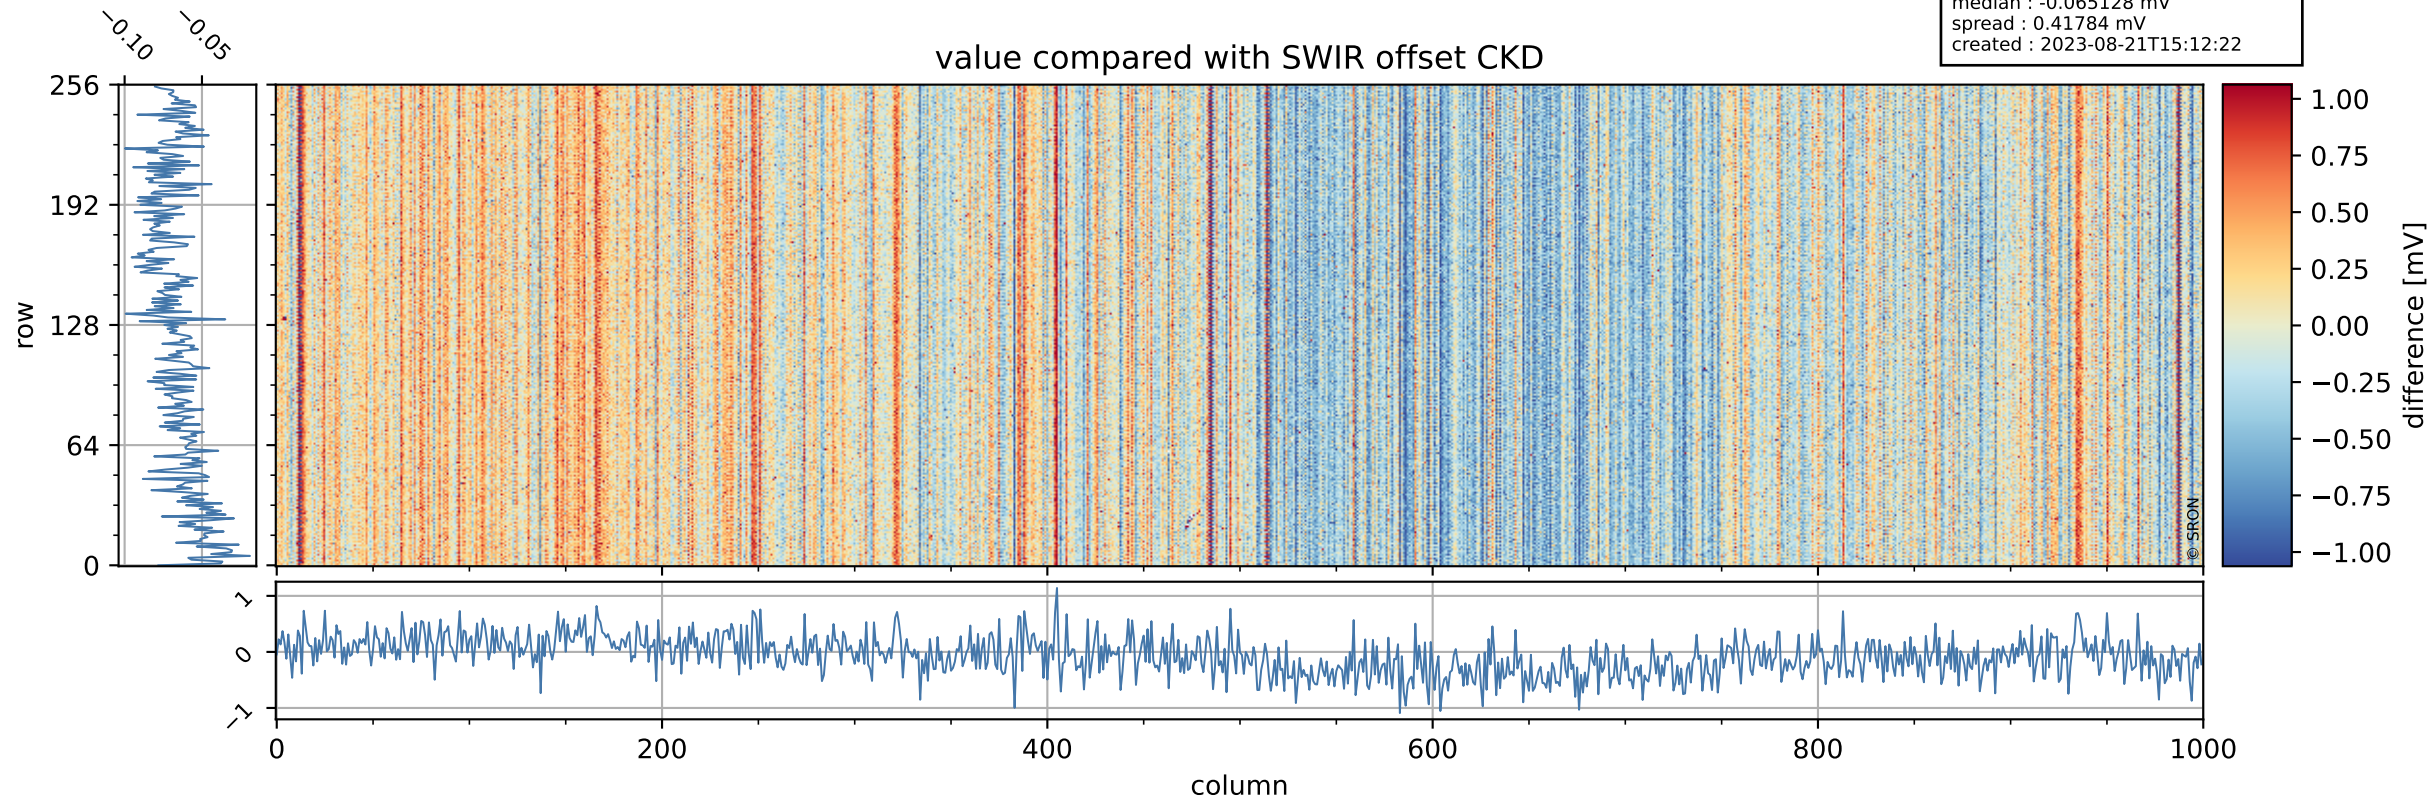

Tropomi SWIR offset (official)

orbits : 18 in [22567, 22612]
coverage : 2022-02-20 / 2022-02-23
median : 0.52595 V
spread : 0.035916 V
created : 2023-08-21T15:12:21

value detector map

Tropomi SWIR offset (official)

orbits : 18 in [22567, 22612]
coverage : 2022-02-20 / 2022-02-23
median : 29.237 μV
spread : 14.688 μV
created : 2023-08-21T15:12:21

Tropomi SWIR offset (official)

orbits : 18 in [22567, 22612]
coverage : 2022-02-20 / 2022-02-23
median : -0.065128 mV
spread : 0.41784 mV
created : 2023-08-21T15:12:22

value compared with SWIR offset CKD

Tropomi SWIR offset (official) ground-tracks of Sentinel-5P

orbits : 18 in [22567, 22612]
coverage : 2022-02-20 / 2022-02-23
created : 2023-08-21T15:12:22

Tropomi SWIR offset (official)

orbits : [2827, 22612]
coverage : 2018-04-30 / 2022-02-23
created : 2023-08-21T15:12:23

trend of detector median & temperatures