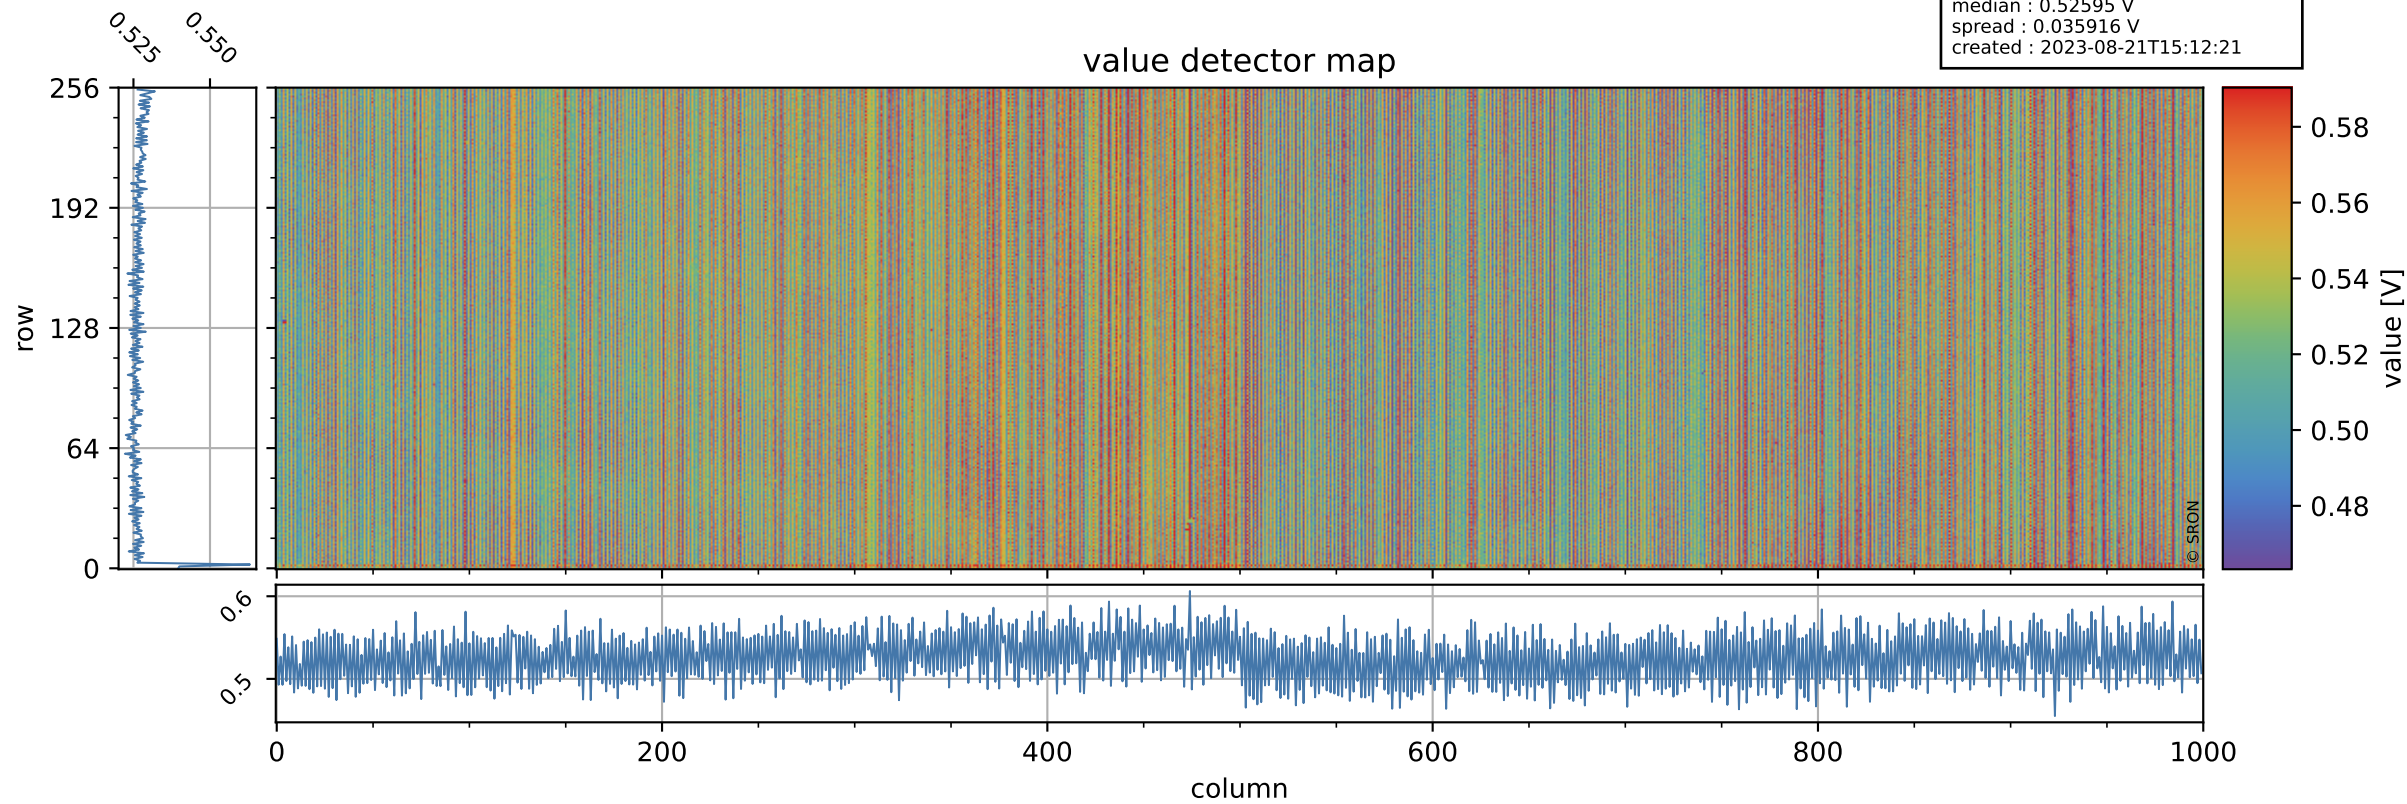

Tropomi SWIR offset (official)

orbits : 18 in [22567, 22612]
coverage : 2022-02-20 / 2022-02-23
median : 0.52595 V
spread : 0.035916 V
created : 2023-08-21T15:12:21

value detector map

Tropomi SWIR offset (official)

orbits : 18 in [22567, 22612]
coverage : 2022-02-20 / 2022-02-23
median : 29.237 μV
spread : 14.688 μV
created : 2023-08-21T15:12:21

Tropomi SWIR offset (official)

orbits : 18 in [22567, 22612]
coverage : 2022-02-20 / 2022-02-23
median : -0.065128 mV
spread : 0.41784 mV
created : 2023-08-21T15:12:22

value compared with SWIR offset CKD

Tropomi SWIR offset (official) ground-tracks of Sentinel-5P

orbits : 18 in [22567, 22612]
coverage : 2022-02-20 / 2022-02-23
created : 2023-08-21T15:12:22

Tropomi SWIR offset (official)

orbits : [2827, 22612]
coverage : 2018-04-30 / 2022-02-23
created : 2023-08-21T15:12:23

trend of detector median & temperatures