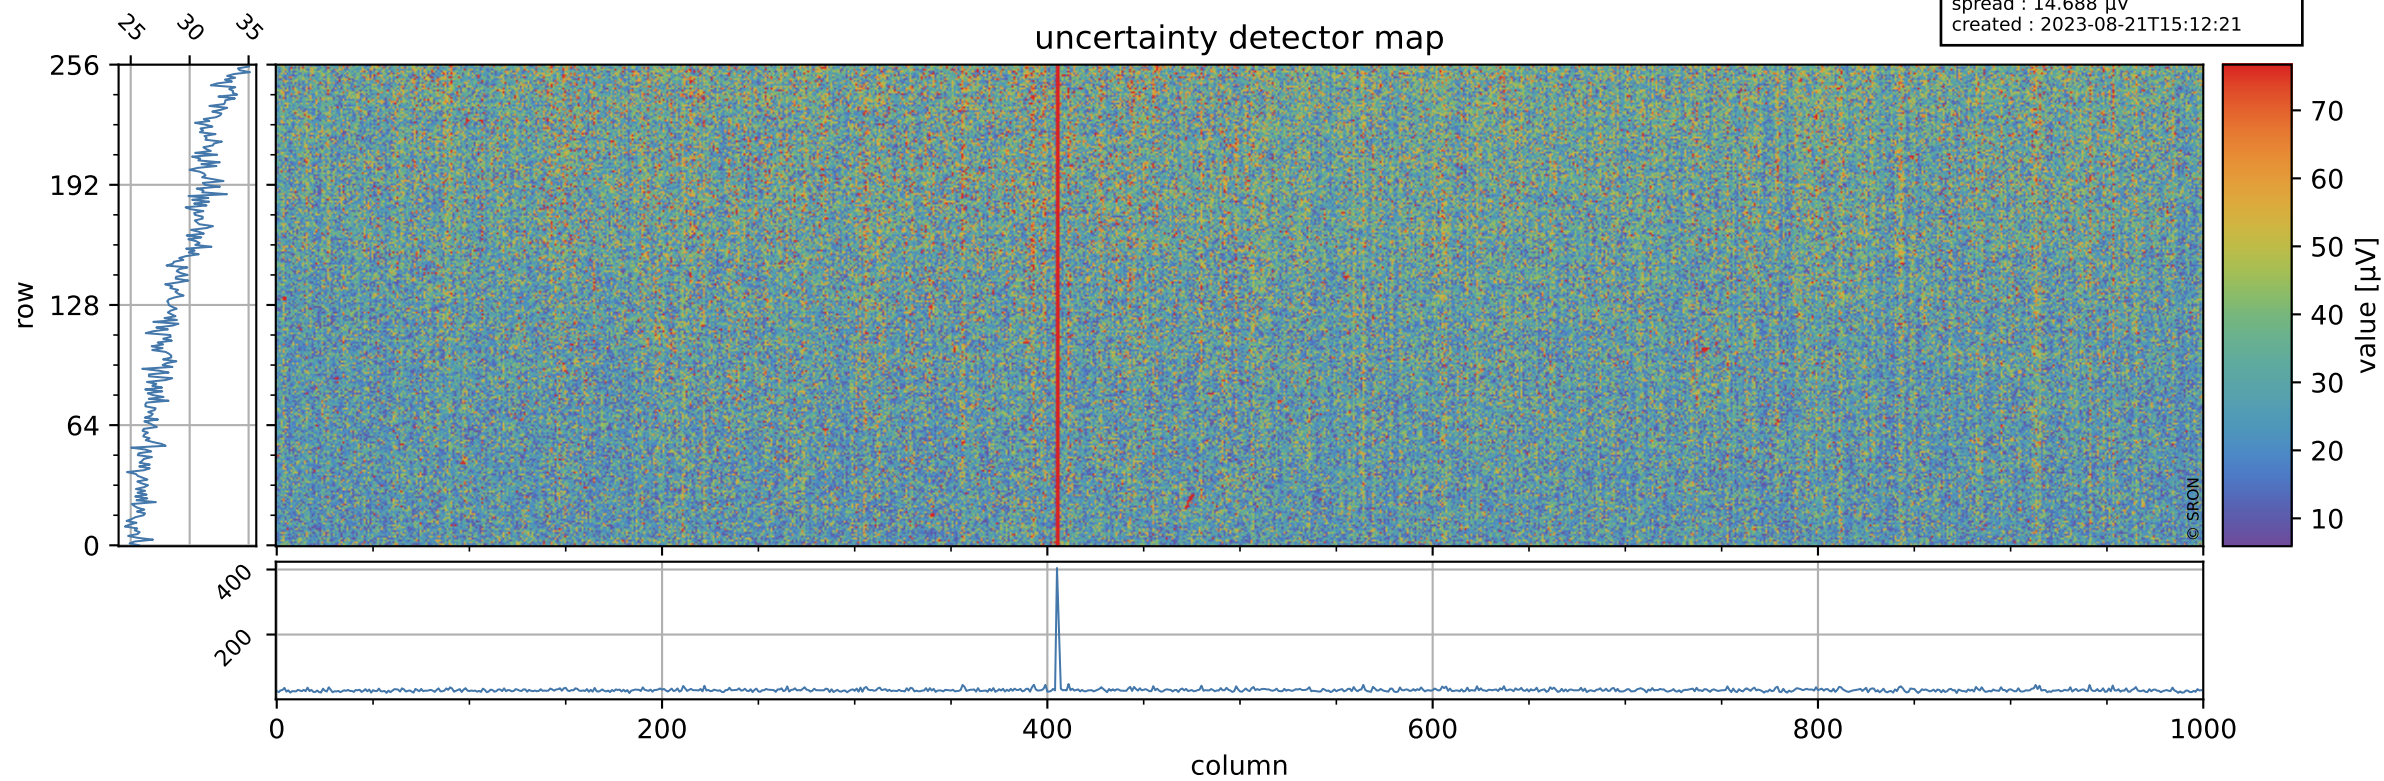

Tropomi SWIR offset (official)

orbits : 18 in [22567, 22612]
coverage : 2022-02-20 / 2022-02-23
median : 0.52595 V
spread : 0.035916 V
created : 2023-08-21T15:12:21

value detector map

Tropomi SWIR offset (official)

orbits : 18 in [22567, 22612]
coverage : 2022-02-20 / 2022-02-23
median : 29.237 μV
spread : 14.688 μV
created : 2023-08-21T15:12:21

Tropomi SWIR offset (official)

orbits : 18 in [22567, 22612]
coverage : 2022-02-20 / 2022-02-23
median : -0.065128 mV
spread : 0.41784 mV
created : 2023-08-21T15:12:22

value compared with SWIR offset CKD

Tropomi SWIR offset (official) ground-tracks of Sentinel-5P

orbits : 18 in [22567, 22612]
coverage : 2022-02-20 / 2022-02-23
created : 2023-08-21T15:12:22

Tropomi SWIR offset (official)

orbits : [2827, 22612]
coverage : 2018-04-30 / 2022-02-23
created : 2023-08-21T15:12:23

trend of detector median & temperatures