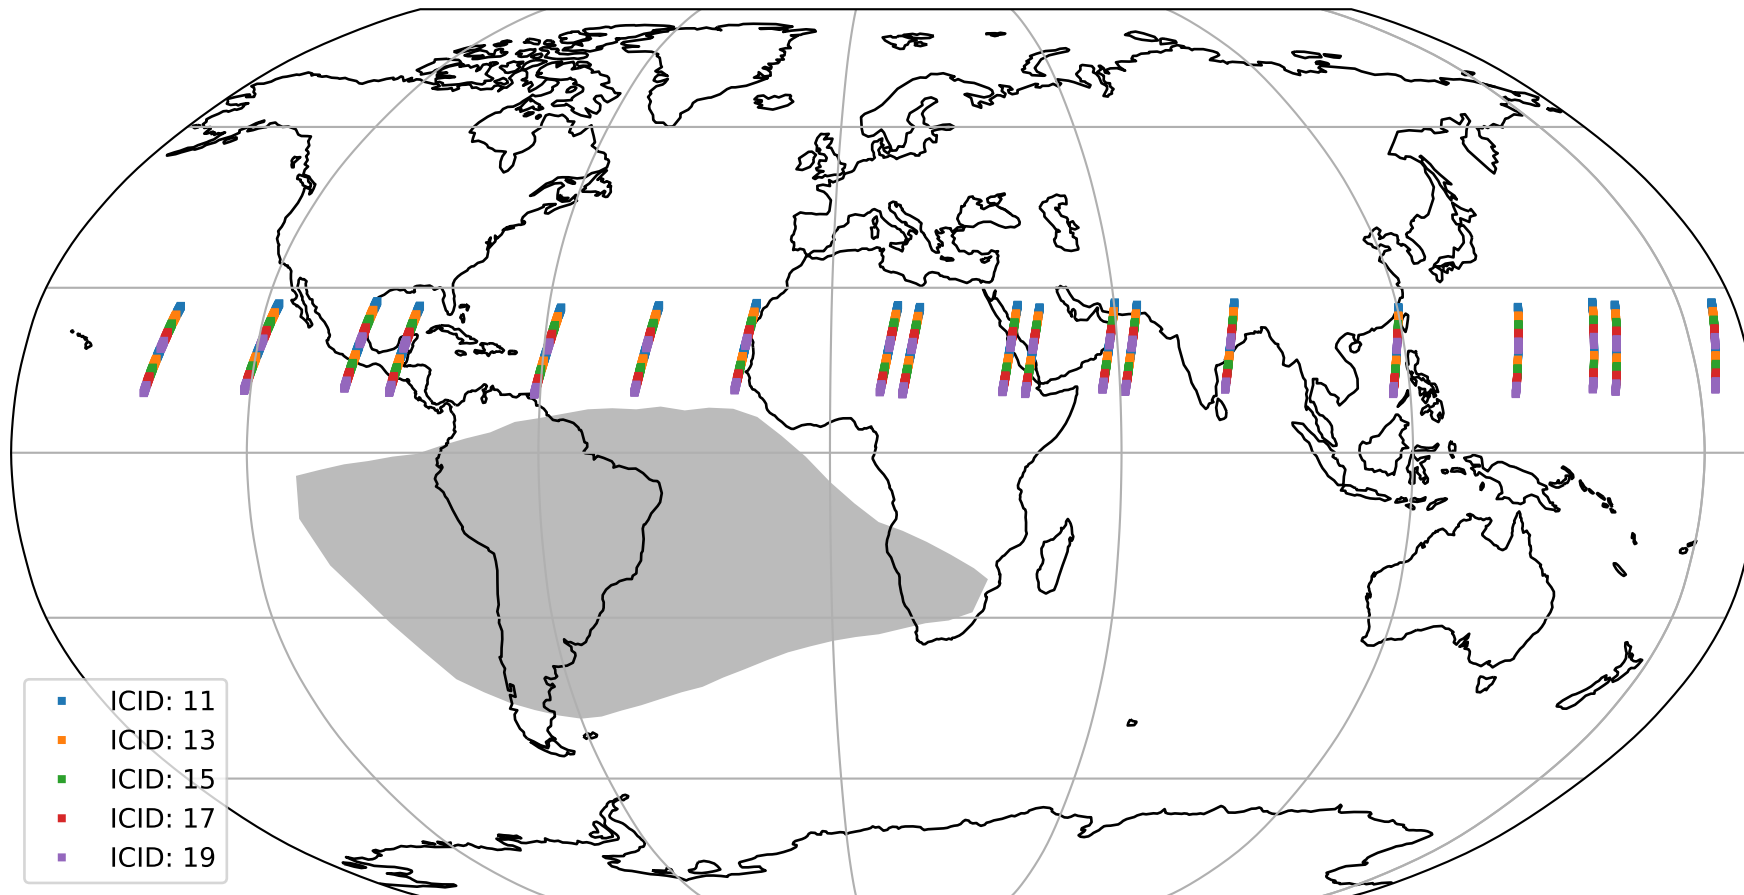

# Tropomi SWIR offset (official)

orbits : 19 in [22582, 22627]  
coverage : 2022-02-21 / 2022-02-24  
median : 29.156  $\mu\text{V}$   
spread : 14.715  $\mu\text{V}$   
created : 2023-08-21T15:12:24

# Tropomi SWIR offset (official)

orbits : 19 in [22582, 22627]  
coverage : 2022-02-21 / 2022-02-24  
median : -0.07385 mV  
spread : 0.41784 mV  
created : 2023-08-21T15:12:25

value compared with SWIR offset CKD

# Tropomi SWIR offset (official) ground-tracks of Sentinel-5P

orbits : 19 in [22582, 22627]  
coverage : 2022-02-21 / 2022-02-24  
created : 2023-08-21T15:12:26

# Tropomi SWIR offset (official)

orbits : [2827, 22627]  
coverage : 2018-04-30 / 2022-02-24  
created : 2023-08-21T15:12:26