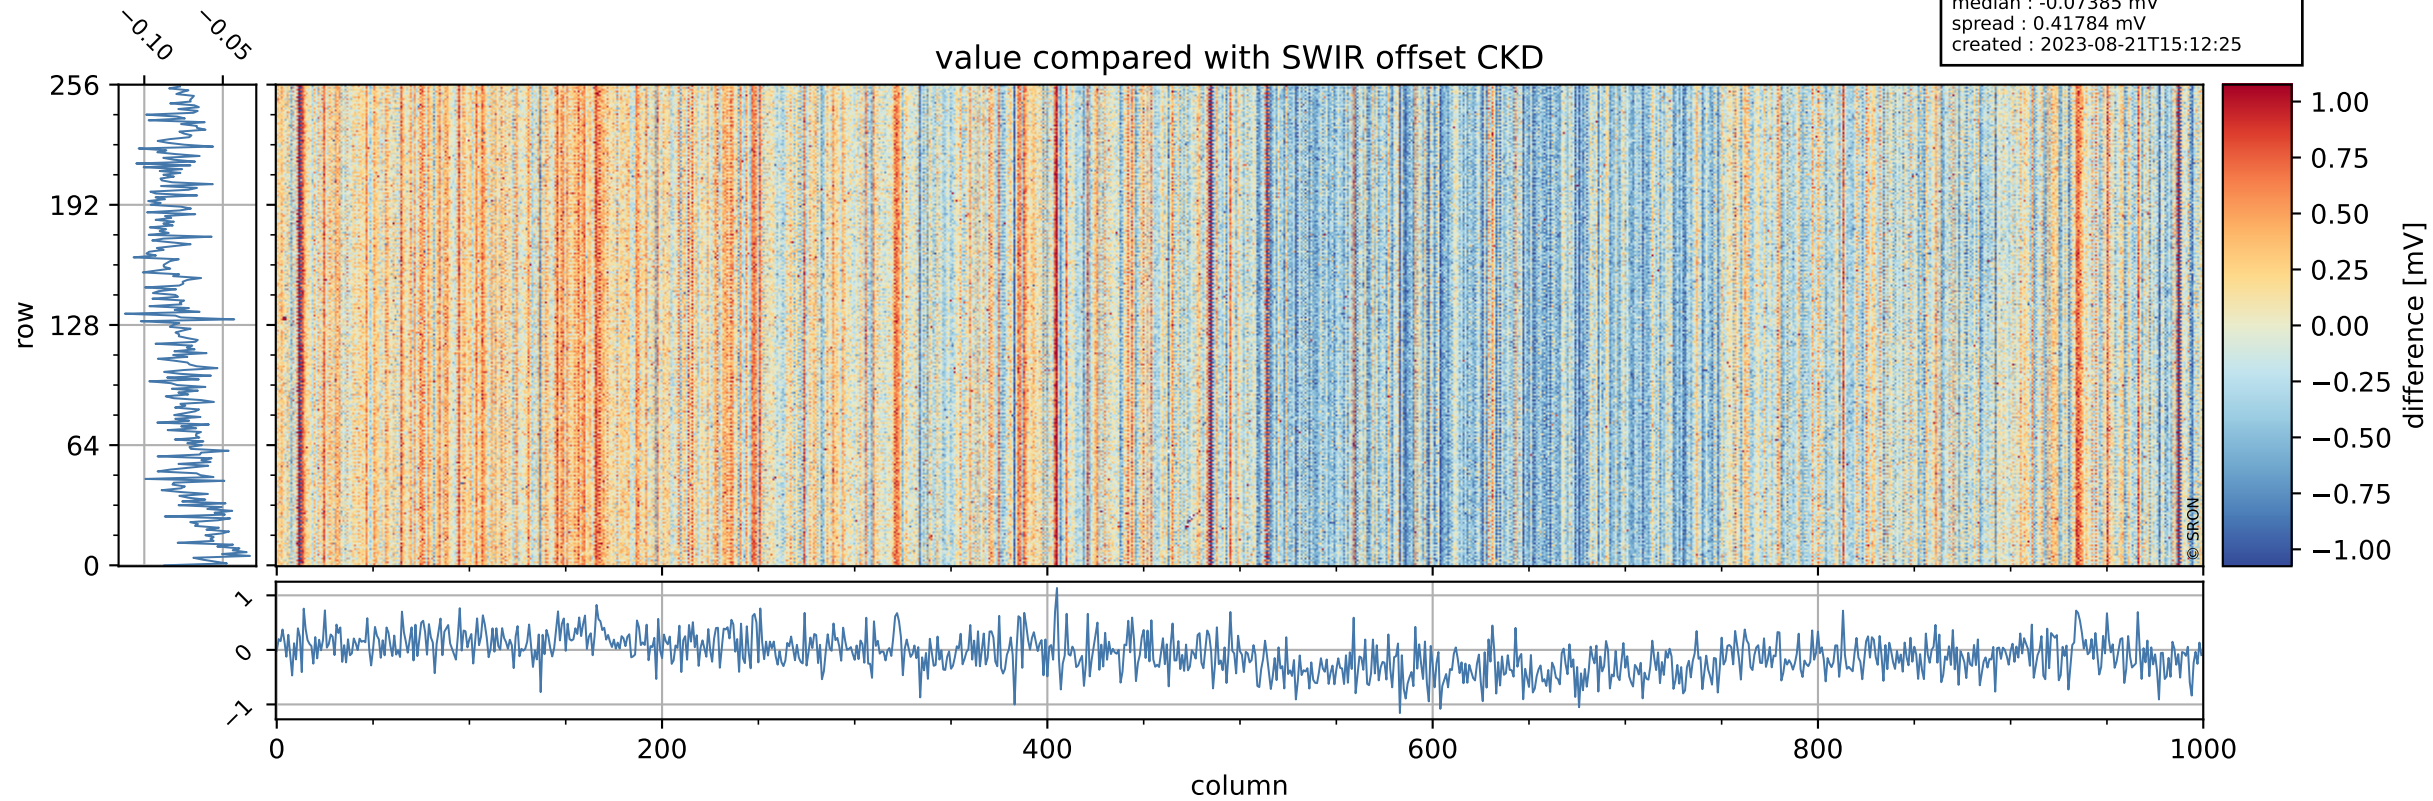

## value detector map

# Tropomi SWIR offset (official)

orbits : 19 in [22582, 22627]  
coverage : 2022-02-21 / 2022-02-24  
median : 29.156  $\mu\text{V}$   
spread : 14.715  $\mu\text{V}$   
created : 2023-08-21T15:12:24

# Tropomi SWIR offset (official)

orbits : 19 in [22582, 22627]  
coverage : 2022-02-21 / 2022-02-24  
median : -0.07385 mV  
spread : 0.41784 mV  
created : 2023-08-21T15:12:25

value compared with SWIR offset CKD

# Tropomi SWIR offset (official) ground-tracks of Sentinel-5P

orbits : 19 in [22582, 22627]  
coverage : 2022-02-21 / 2022-02-24  
created : 2023-08-21T15:12:26