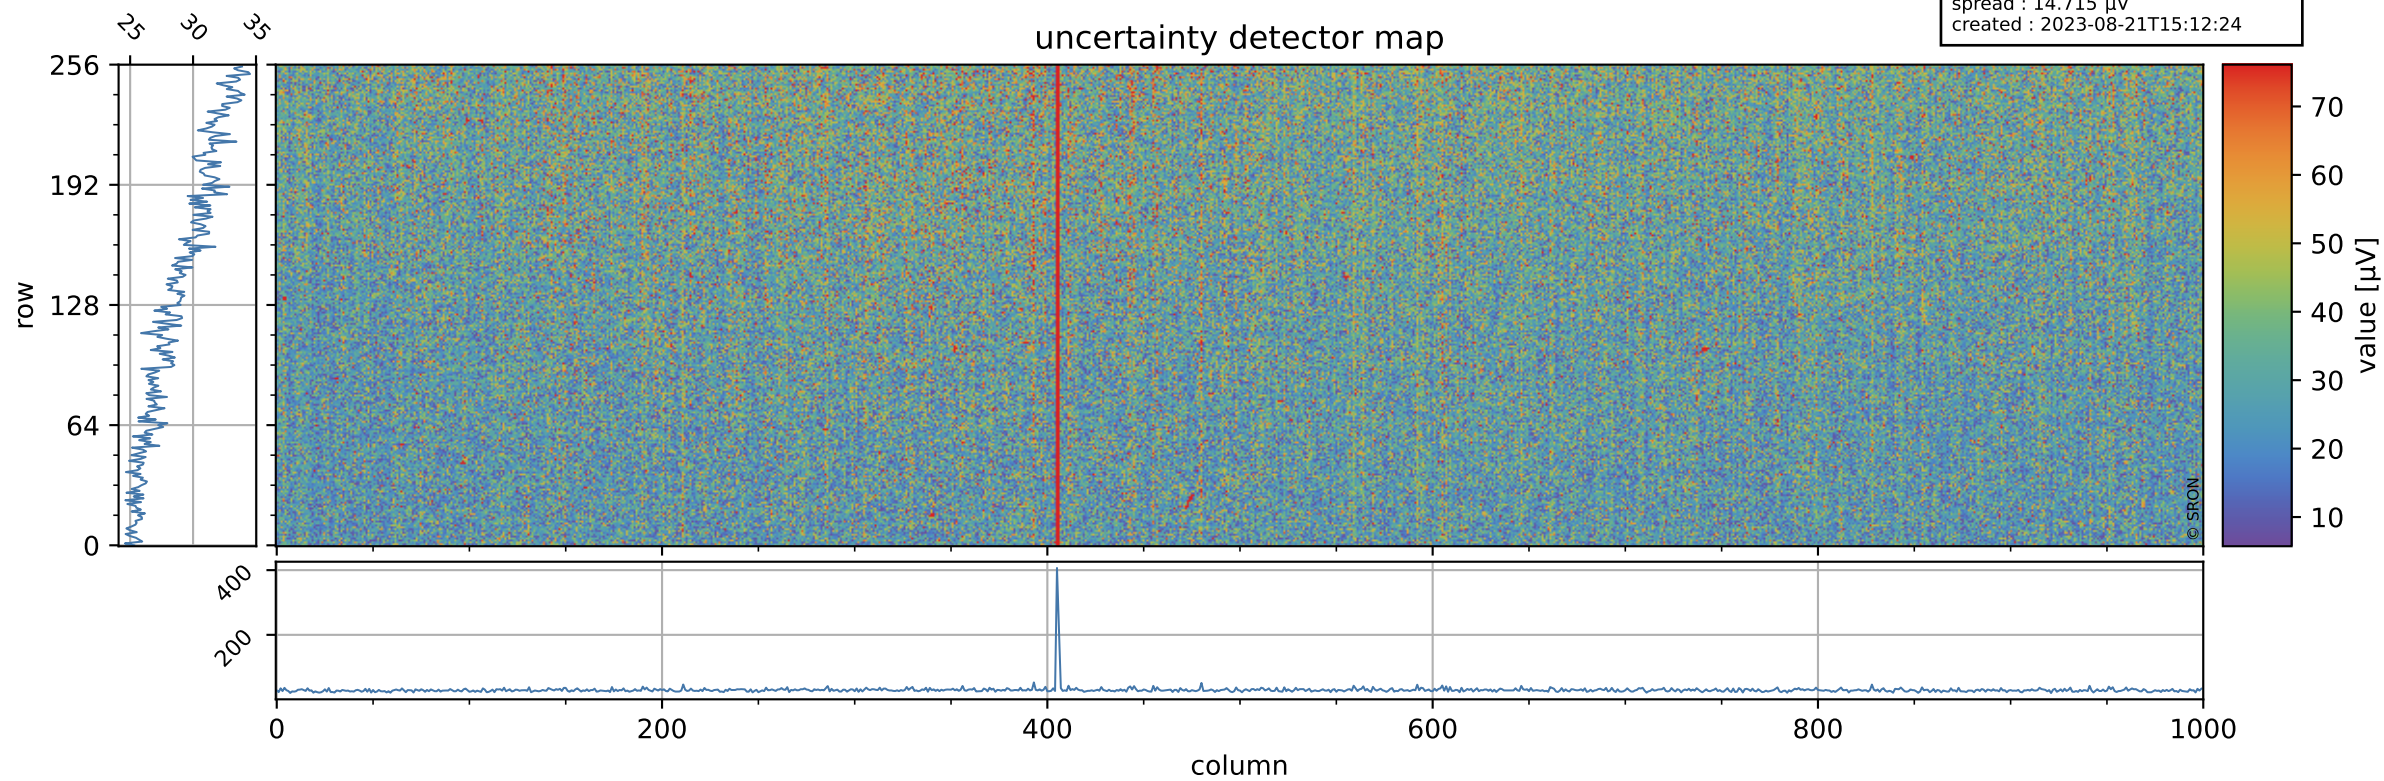

# Tropomi SWIR offset (official)

orbits : 19 in [22582, 22627]  
coverage : 2022-02-21 / 2022-02-24  
median : 0.52594 V  
spread : 0.035915 V  
created : 2023-08-21T15:12:24

## value detector map

# Tropomi SWIR offset (official)

orbits : 19 in [22582, 22627]  
coverage : 2022-02-21 / 2022-02-24  
median : 29.156  $\mu\text{V}$   
spread : 14.715  $\mu\text{V}$   
created : 2023-08-21T15:12:24

# Tropomi SWIR offset (official) ground-tracks of Sentinel-5P

orbits : 19 in [22582, 22627]  
coverage : 2022-02-21 / 2022-02-24  
created : 2023-08-21T15:12:26