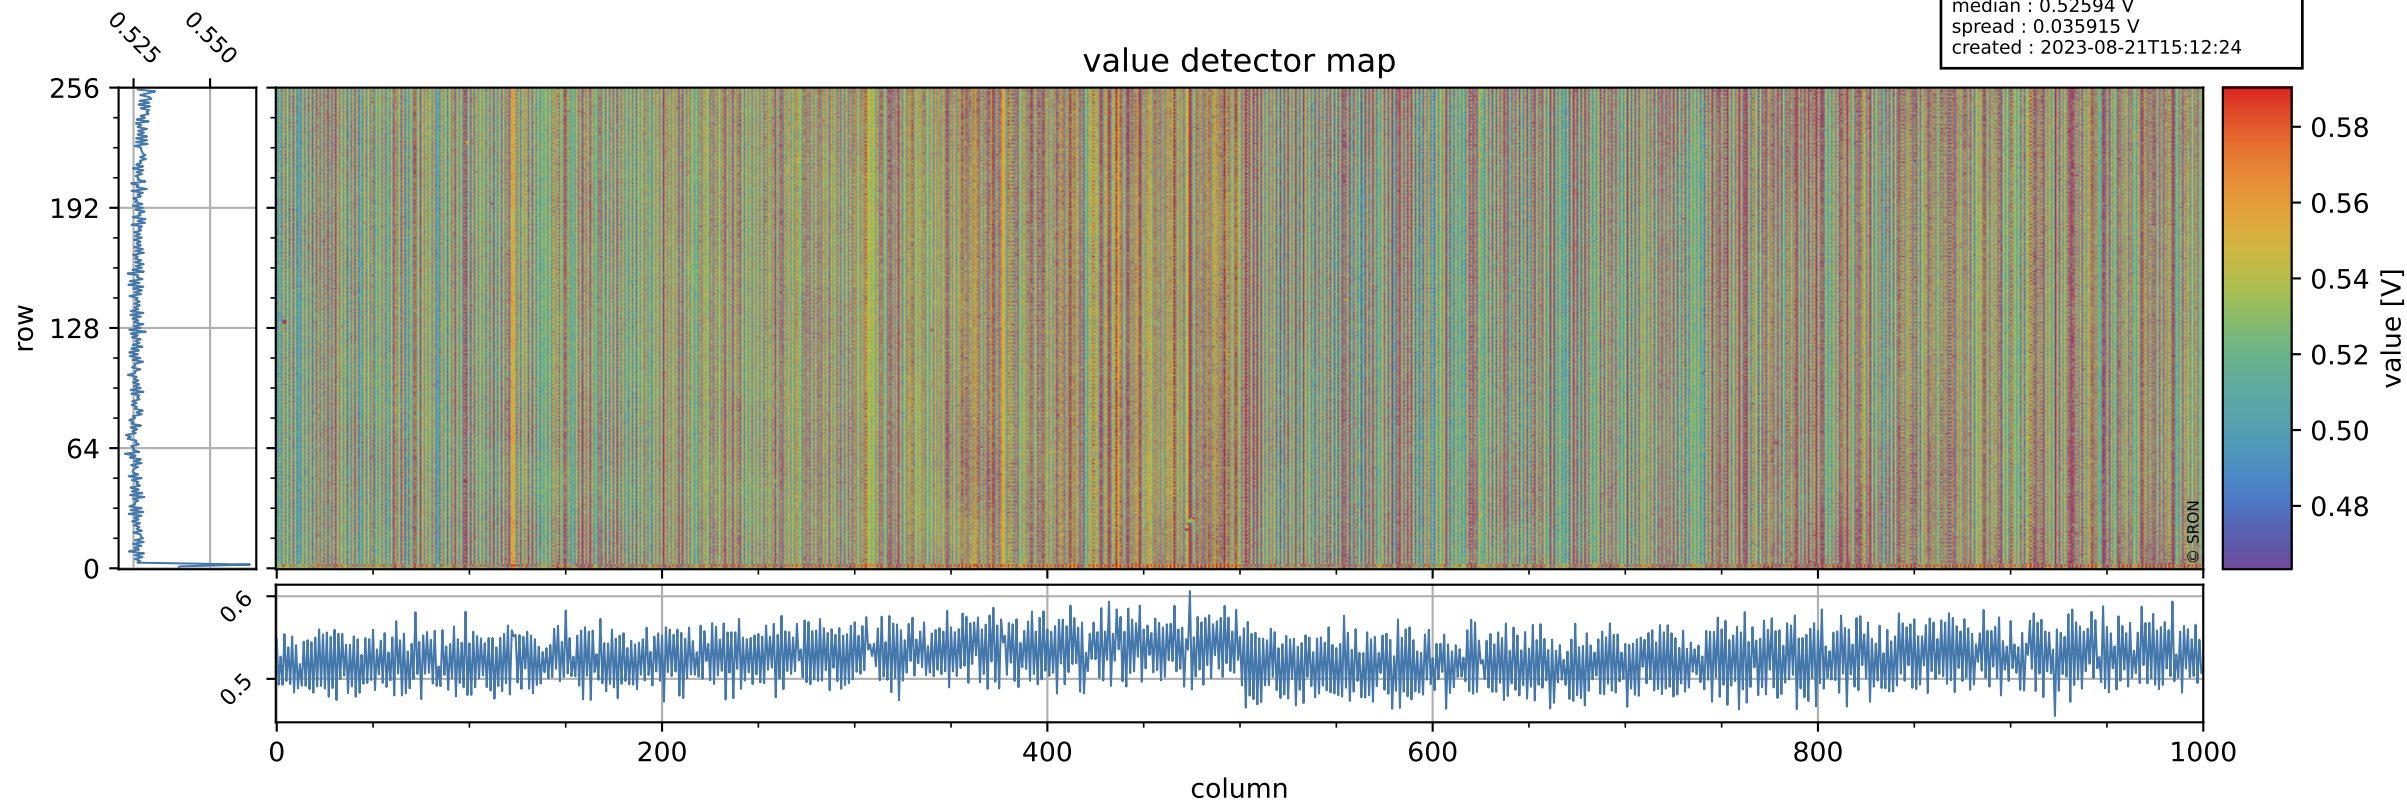

# Tropomi SWIR offset (official)

orbits : 19 in [22582, 22627]  
coverage : 2022-02-21 / 2022-02-24  
median : 0.52594 V  
spread : 0.035915 V  
created : 2023-08-21T15:12:24

## value detector map

# Tropomi SWIR offset (official)

orbits : 19 in [22582, 22627]  
coverage : 2022-02-21 / 2022-02-24  
median : 29.156  $\mu\text{V}$   
spread : 14.715  $\mu\text{V}$   
created : 2023-08-21T15:12:24

# Tropomi SWIR offset (official) ground-tracks of Sentinel-5P

orbits : 19 in [22582, 22627]  
coverage : 2022-02-21 / 2022-02-24  
created : 2023-08-21T15:12:26