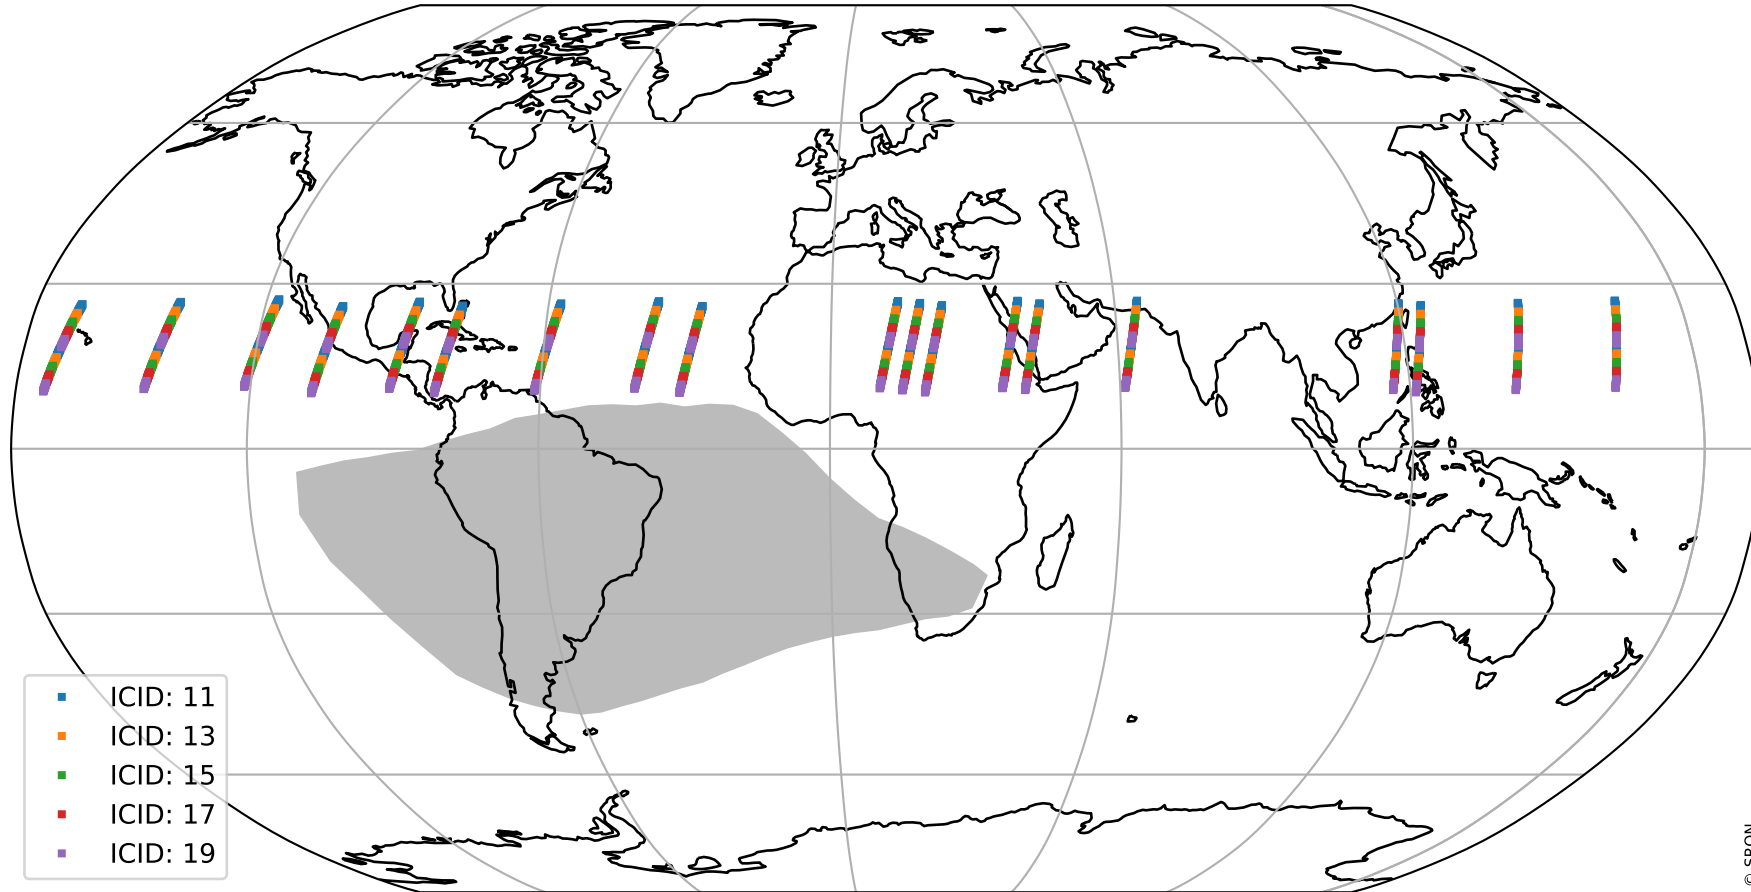

Tropomi SWIR offset (official)

orbits : 19 in [22597, 22642]
coverage : 2022-02-22 / 2022-02-25
median : 0.52593 V
spread : 0.035915 V
created : 2023-08-21T15:12:27

value detector map

Tropomi SWIR offset (official)

orbits : 19 in [22597, 22642]
coverage : 2022-02-22 / 2022-02-25
median : 28.472 μV
spread : 14.508 μV
created : 2023-08-21T15:12:28

Tropomi SWIR offset (official)

orbits : 19 in [22597, 22642]
coverage : 2022-02-22 / 2022-02-25
median : -0.079788 mV
spread : 0.41751 mV
created : 2023-08-21T15:12:28

value compared with SWIR offset CKD

Tropomi SWIR offset (official) ground-tracks of Sentinel-5P

orbits : 19 in [22597, 22642]
coverage : 2022-02-22 / 2022-02-25
created : 2023-08-21T15:12:29

Tropomi SWIR offset (official)

orbits : [2827, 22642]
coverage : 2018-04-30 / 2022-02-25
created : 2023-08-21T15:12:29

trend of detector median & temperatures