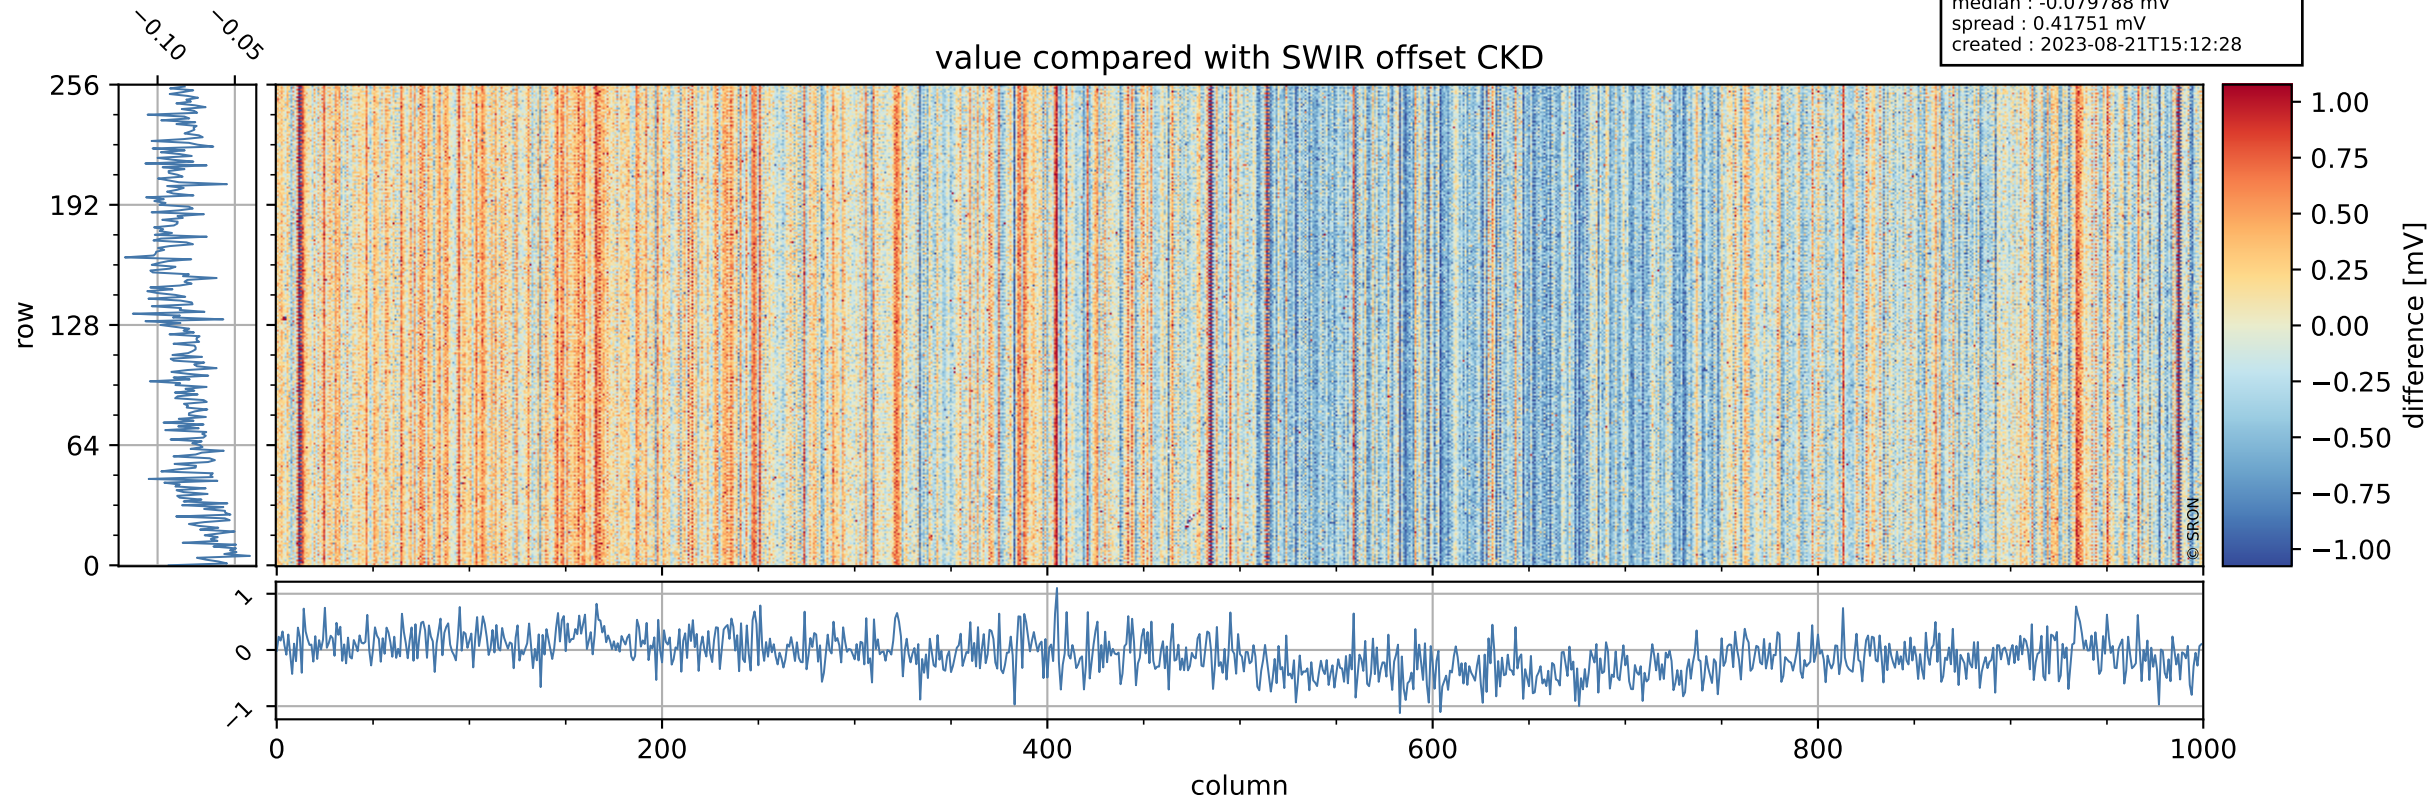

Tropomi SWIR offset (official)

orbits : 19 in [22597, 22642]
coverage : 2022-02-22 / 2022-02-25
median : 0.52593 V
spread : 0.035915 V
created : 2023-08-21T15:12:27

value detector map

Tropomi SWIR offset (official)

orbits : 19 in [22597, 22642]
coverage : 2022-02-22 / 2022-02-25
median : 28.472 μV
spread : 14.508 μV
created : 2023-08-21T15:12:28

Tropomi SWIR offset (official)

orbits : 19 in [22597, 22642]
coverage : 2022-02-22 / 2022-02-25
median : -0.079788 mV
spread : 0.41751 mV
created : 2023-08-21T15:12:28

value compared with SWIR offset CKD

Tropomi SWIR offset (official) ground-tracks of Sentinel-5P

orbits : 19 in [22597, 22642]
coverage : 2022-02-22 / 2022-02-25
created : 2023-08-21T15:12:29

Tropomi SWIR offset (official)

orbits : [2827, 22642]
coverage : 2018-04-30 / 2022-02-25
created : 2023-08-21T15:12:29

trend of detector median & temperatures