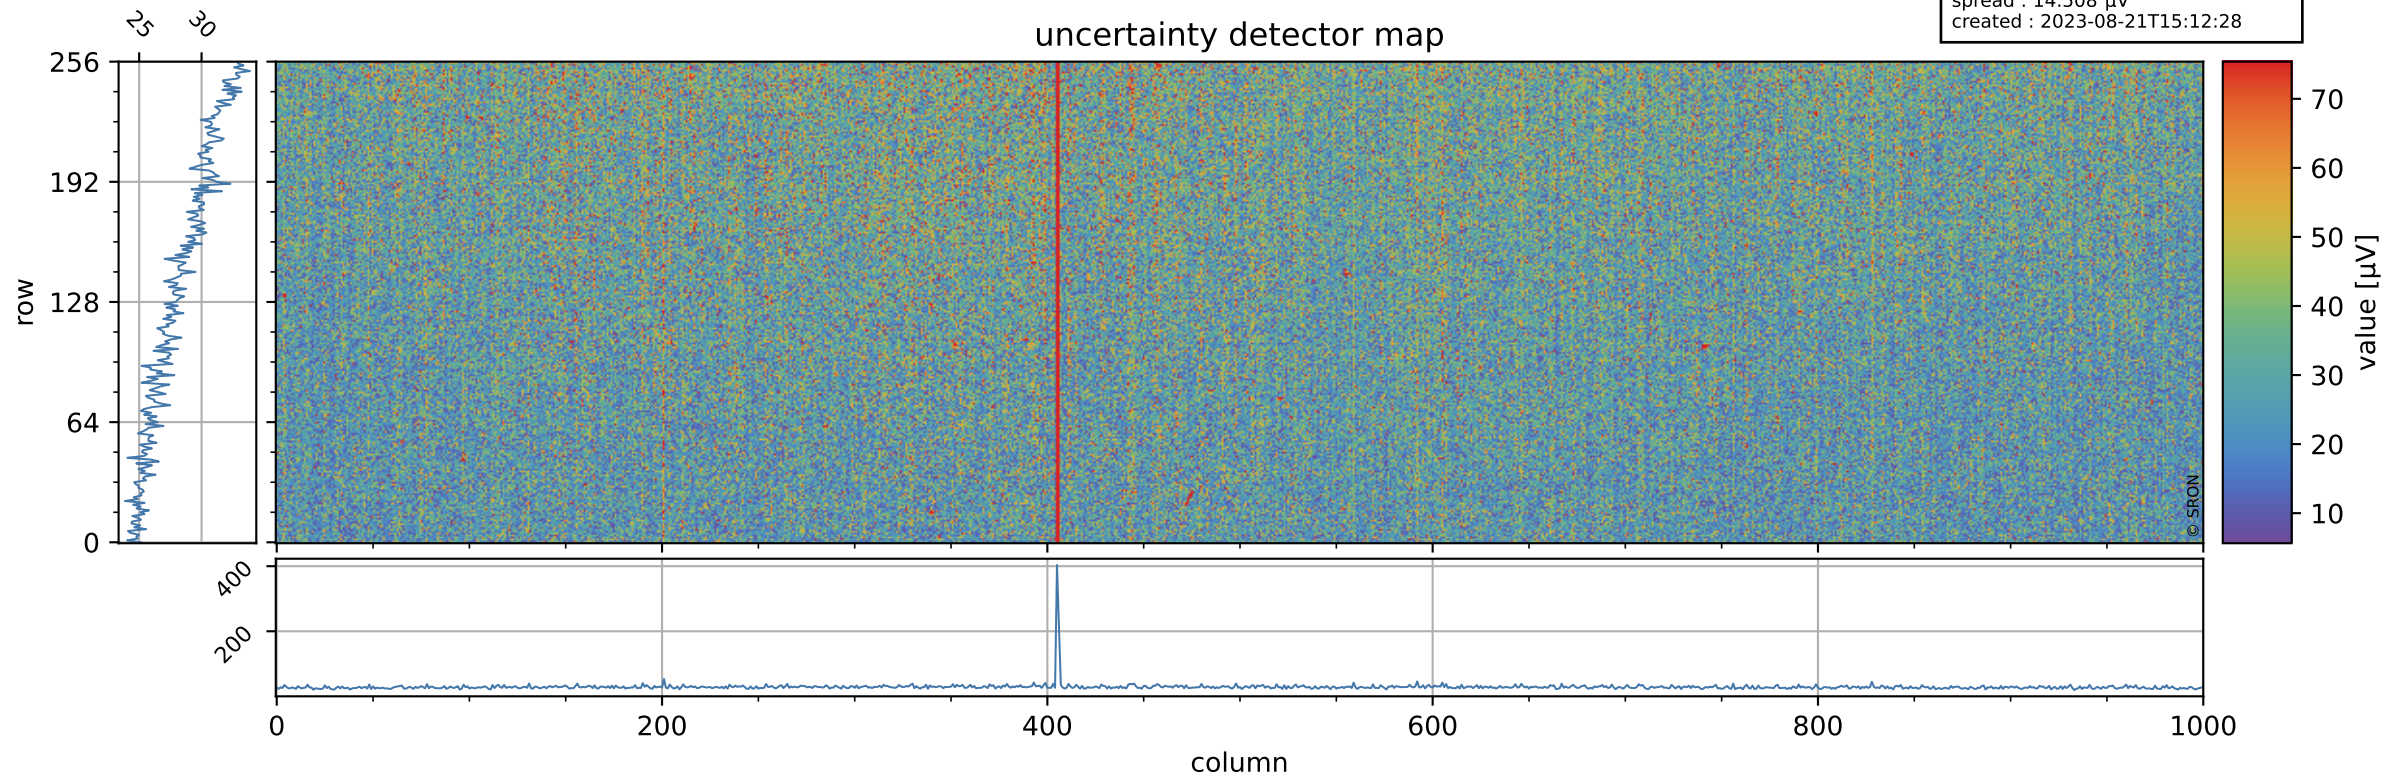

Tropomi SWIR offset (official)

orbits : 19 in [22597, 22642]
coverage : 2022-02-22 / 2022-02-25
median : 0.52593 V
spread : 0.035915 V
created : 2023-08-21T15:12:27

value detector map

Tropomi SWIR offset (official)

orbits : 19 in [22597, 22642]
coverage : 2022-02-22 / 2022-02-25
median : 28.472 μV
spread : 14.508 μV
created : 2023-08-21T15:12:28

Tropomi SWIR offset (official)

orbits : 19 in [22597, 22642]
coverage : 2022-02-22 / 2022-02-25
median : -0.079788 mV
spread : 0.41751 mV
created : 2023-08-21T15:12:28

value compared with SWIR offset CKD

Tropomi SWIR offset (official) ground-tracks of Sentinel-5P

orbits : 19 in [22597, 22642]
coverage : 2022-02-22 / 2022-02-25
created : 2023-08-21T15:12:29

Tropomi SWIR offset (official)

orbits : [2827, 22642]
coverage : 2018-04-30 / 2022-02-25
created : 2023-08-21T15:12:29

trend of detector median & temperatures