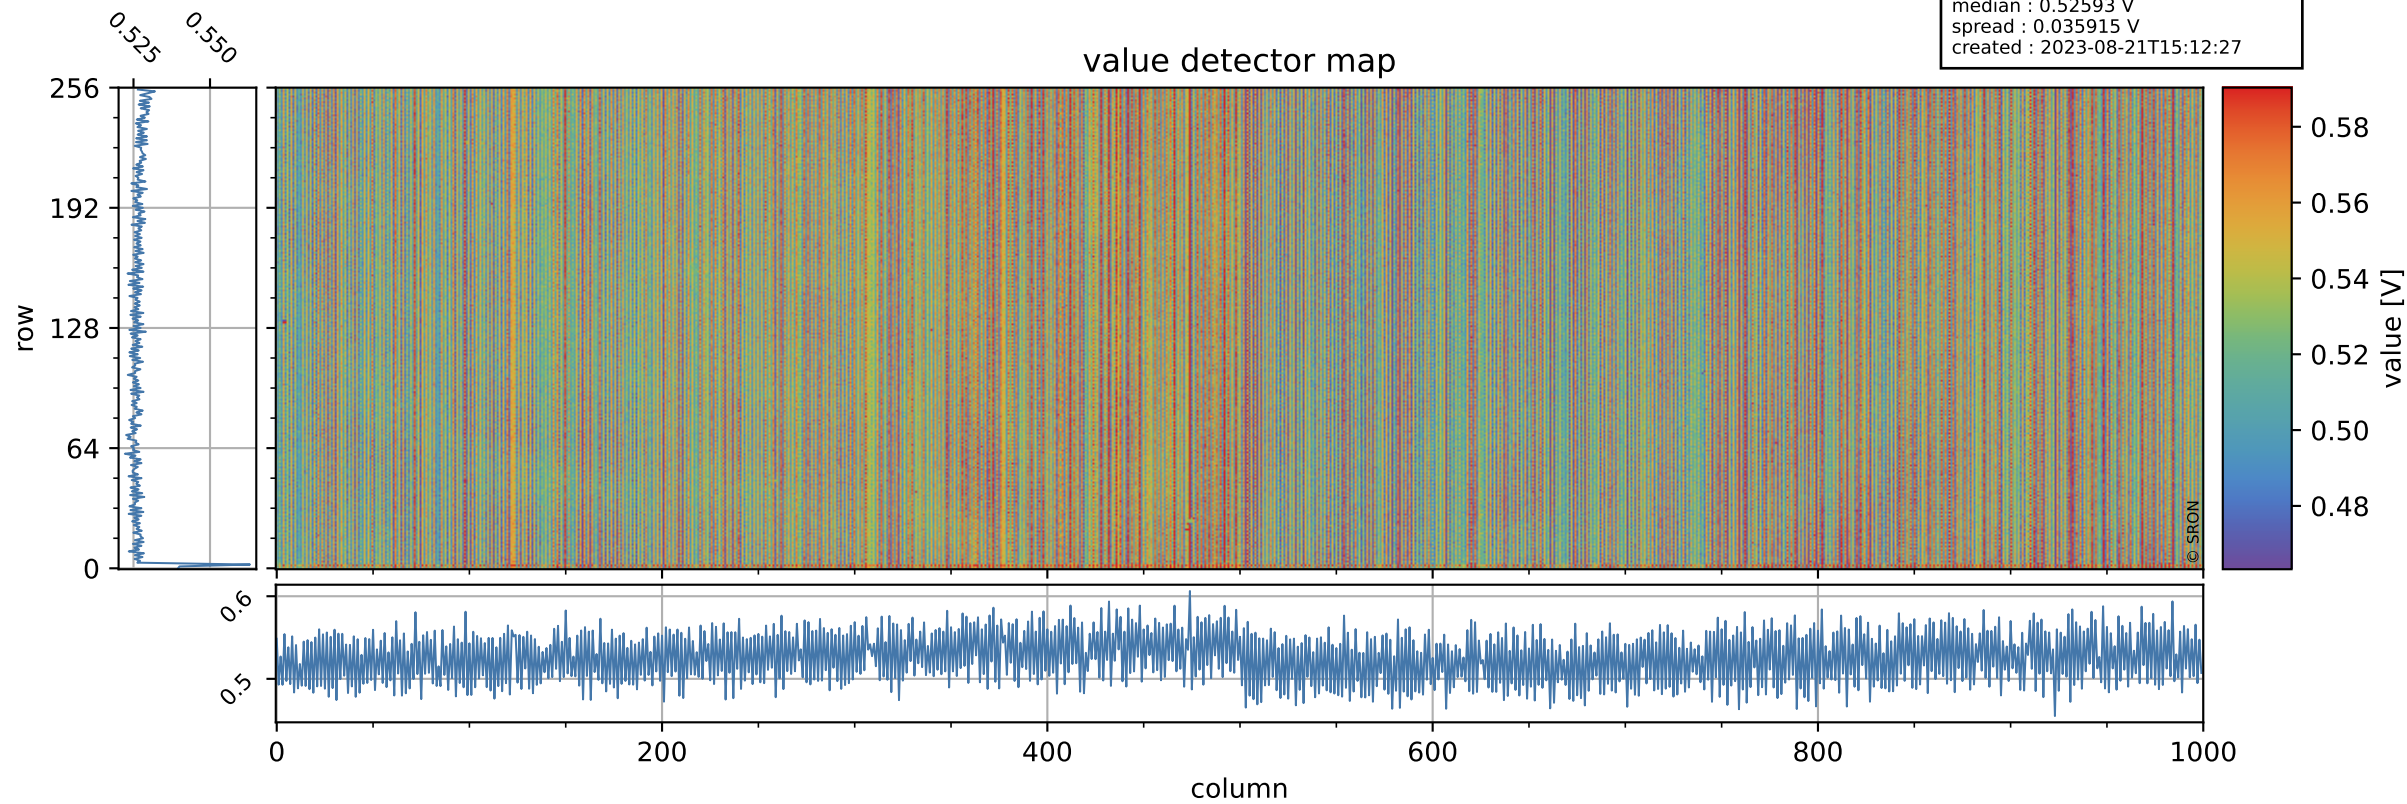

Tropomi SWIR offset (official)

orbits : 19 in [22597, 22642]
coverage : 2022-02-22 / 2022-02-25
median : 0.52593 V
spread : 0.035915 V
created : 2023-08-21T15:12:27

value detector map

Tropomi SWIR offset (official)

orbits : 19 in [22597, 22642]
coverage : 2022-02-22 / 2022-02-25
median : 28.472 μV
spread : 14.508 μV
created : 2023-08-21T15:12:28

Tropomi SWIR offset (official)

orbits : 19 in [22597, 22642]
coverage : 2022-02-22 / 2022-02-25
median : -0.079788 mV
spread : 0.41751 mV
created : 2023-08-21T15:12:28

value compared with SWIR offset CKD

Tropomi SWIR offset (official) ground-tracks of Sentinel-5P

orbits : 19 in [22597, 22642]
coverage : 2022-02-22 / 2022-02-25
created : 2023-08-21T15:12:29

Tropomi SWIR offset (official)

orbits : [2827, 22642]
coverage : 2018-04-30 / 2022-02-25
created : 2023-08-21T15:12:29

trend of detector median & temperatures