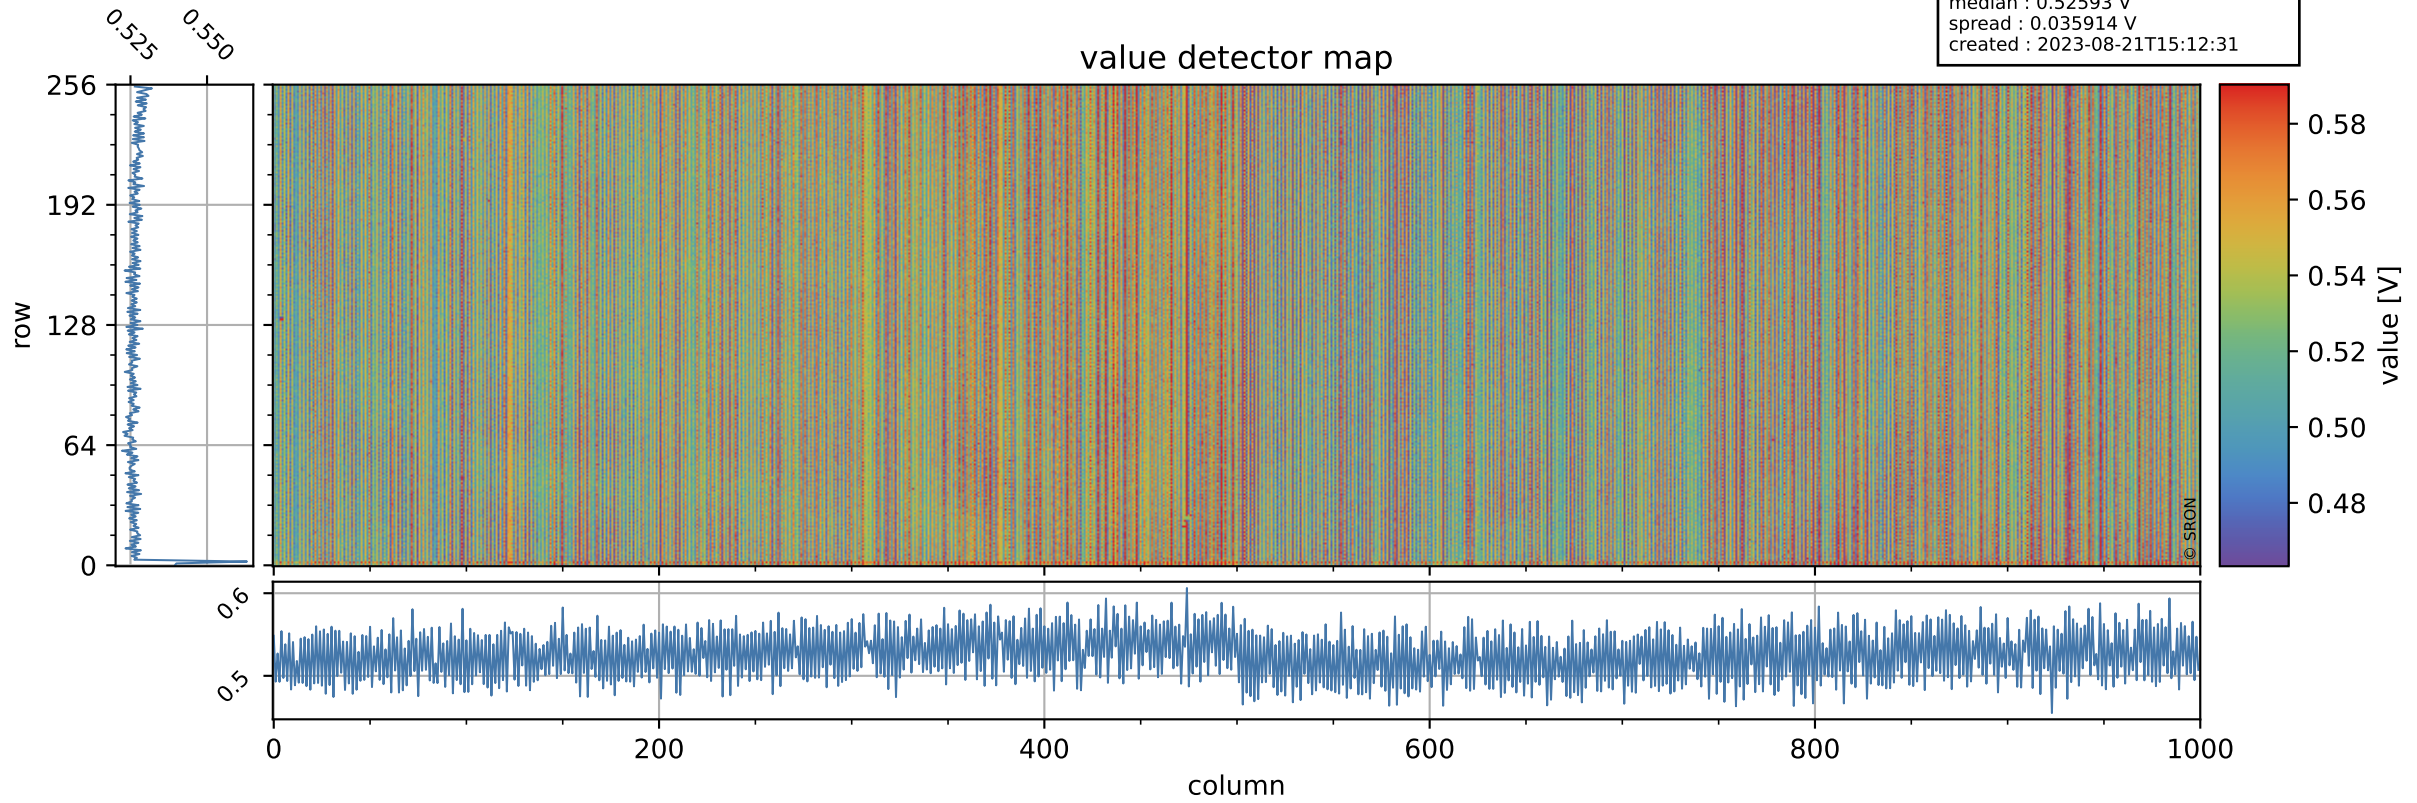

Tropomi SWIR offset (official)

orbits : 19 in [22612, 22657]
coverage : 2022-02-23 / 2022-02-26
median : 0.52593 V
spread : 0.035914 V
created : 2023-08-21T15:12:31

value detector map

Tropomi SWIR offset (official)

orbits : 19 in [22612, 22657]
coverage : 2022-02-23 / 2022-02-26
median : 28.4 μV
spread : 14.491 μV
created : 2023-08-21T15:12:31

Tropomi SWIR offset (official)

orbits : 19 in [22612, 22657]
coverage : 2022-02-23 / 2022-02-26
median : -0.085372 mV
spread : 0.41524 mV
created : 2023-08-21T15:12:31

value compared with SWIR offset CKD

Tropomi SWIR offset (official) ground-tracks of Sentinel-5P

orbits : 19 in [22612, 22657]
coverage : 2022-02-23 / 2022-02-26
created : 2023-08-21T15:12:32

Tropomi SWIR offset (official)

orbits : [2827, 22657]
coverage : 2018-04-30 / 2022-02-26
created : 2023-08-21T15:12:32

trend of detector median & temperatures