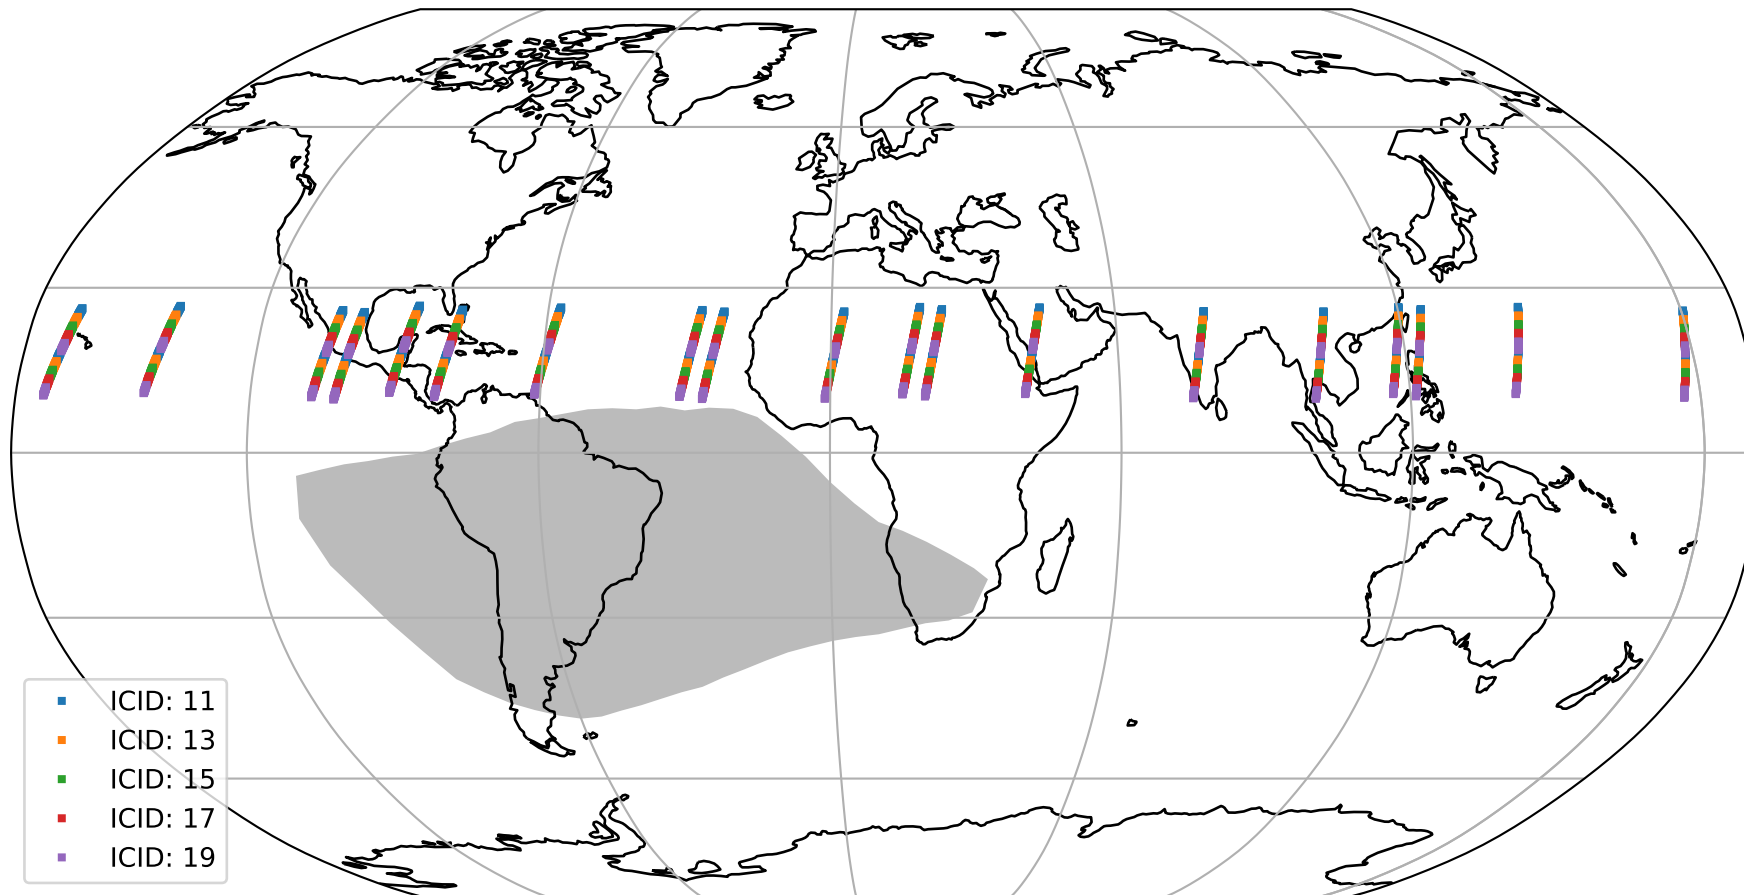

Tropomi SWIR offset (official)

orbits : 19 in [22612, 22657]
coverage : 2022-02-23 / 2022-02-26
median : 0.52593 V
spread : 0.035914 V
created : 2023-08-21T15:12:31

value detector map

Tropomi SWIR offset (official)

orbits : 19 in [22612, 22657]
coverage : 2022-02-23 / 2022-02-26
median : 28.4 μV
spread : 14.491 μV
created : 2023-08-21T15:12:31

Tropomi SWIR offset (official)

orbits : 19 in [22612, 22657]
coverage : 2022-02-23 / 2022-02-26
median : -0.085372 mV
spread : 0.41524 mV
created : 2023-08-21T15:12:31

value compared with SWIR offset CKD

Tropomi SWIR offset (official) ground-tracks of Sentinel-5P

orbits : 19 in [22612, 22657]
coverage : 2022-02-23 / 2022-02-26
created : 2023-08-21T15:12:32

Tropomi SWIR offset (official)

orbits : [2827, 22657]
coverage : 2018-04-30 / 2022-02-26
created : 2023-08-21T15:12:32

trend of detector median & temperatures