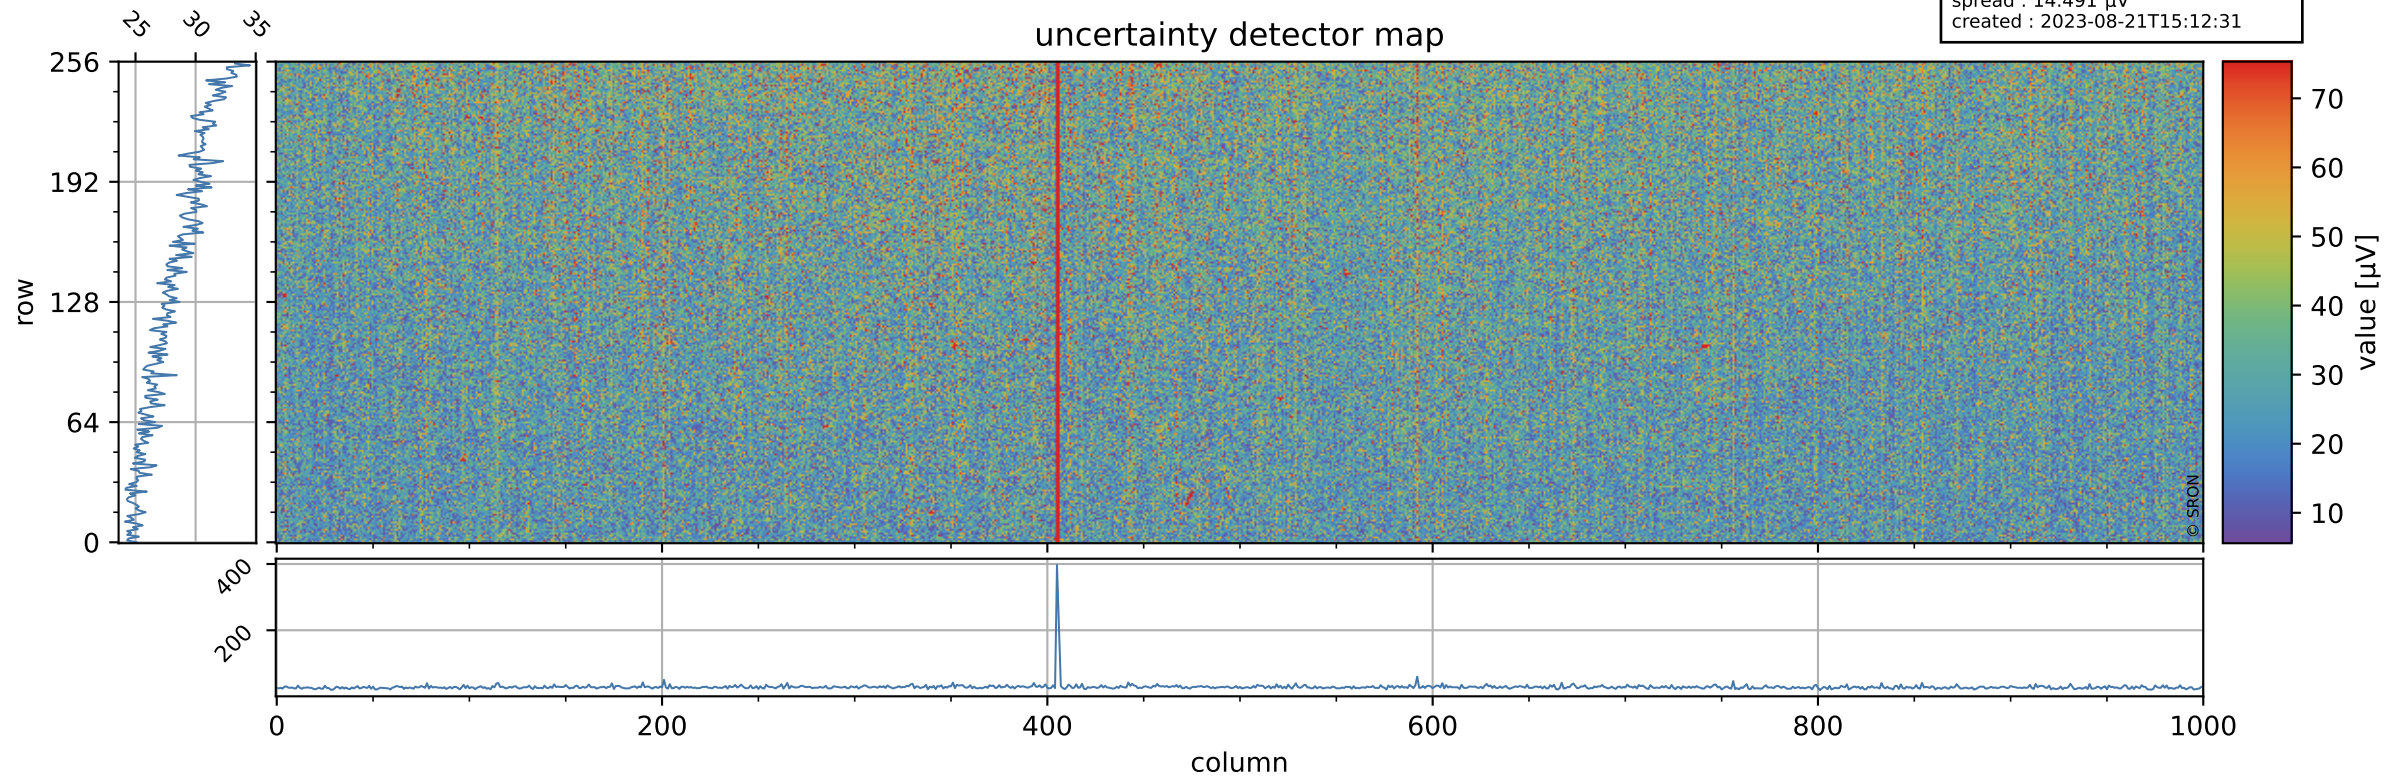

Tropomi SWIR offset (official)

orbits : 19 in [22612, 22657]
coverage : 2022-02-23 / 2022-02-26
median : 0.52593 V
spread : 0.035914 V
created : 2023-08-21T15:12:31

value detector map

Tropomi SWIR offset (official)

orbits : 19 in [22612, 22657]
coverage : 2022-02-23 / 2022-02-26
median : 28.4 μV
spread : 14.491 μV
created : 2023-08-21T15:12:31

Tropomi SWIR offset (official)

orbits : 19 in [22612, 22657]
coverage : 2022-02-23 / 2022-02-26
median : -0.085372 mV
spread : 0.41524 mV
created : 2023-08-21T15:12:31

value compared with SWIR offset CKD

Tropomi SWIR offset (official) ground-tracks of Sentinel-5P

orbits : 19 in [22612, 22657]
coverage : 2022-02-23 / 2022-02-26
created : 2023-08-21T15:12:32

Tropomi SWIR offset (official)

orbits : [2827, 22657]
coverage : 2018-04-30 / 2022-02-26
created : 2023-08-21T15:12:32

trend of detector median & temperatures