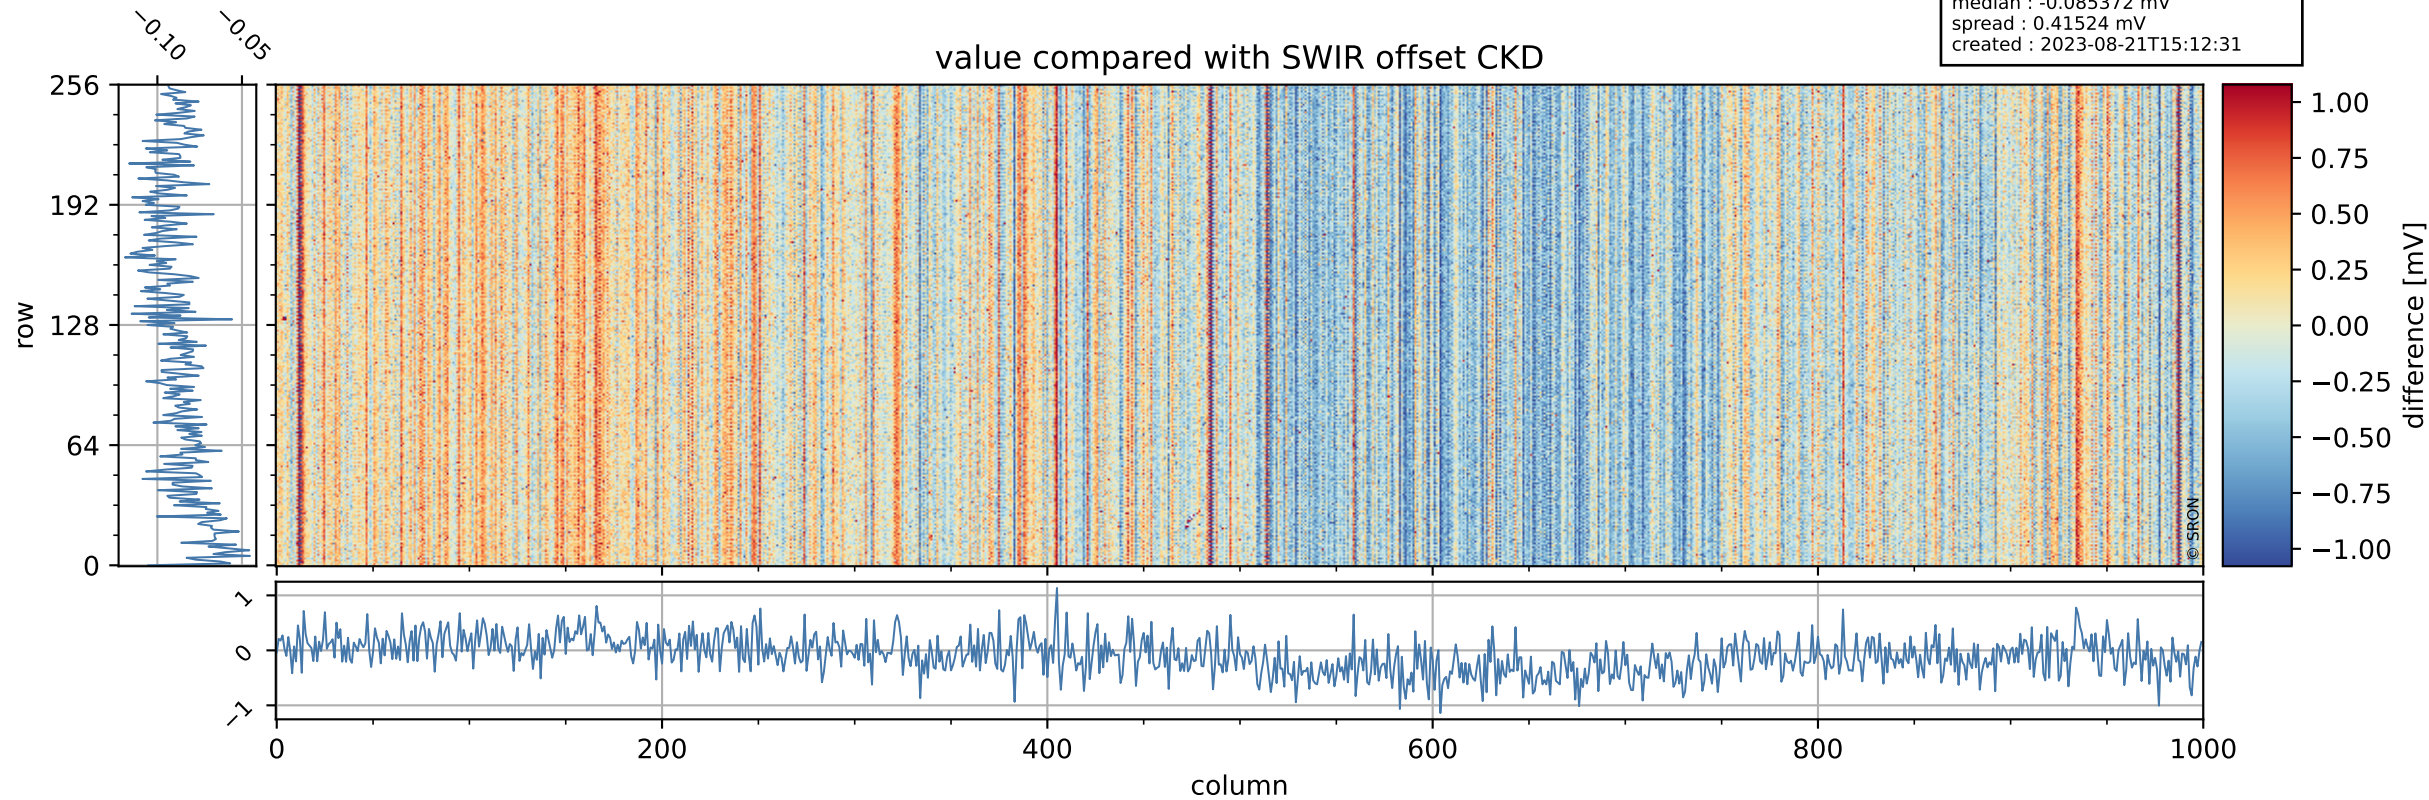

Tropomi SWIR offset (official)

orbits : 19 in [22612, 22657]
coverage : 2022-02-23 / 2022-02-26
median : 0.52593 V
spread : 0.035914 V
created : 2023-08-21T15:12:31

value detector map

Tropomi SWIR offset (official)

orbits : 19 in [22612, 22657]
coverage : 2022-02-23 / 2022-02-26
median : 28.4 μV
spread : 14.491 μV
created : 2023-08-21T15:12:31

Tropomi SWIR offset (official)

orbits : 19 in [22612, 22657]
coverage : 2022-02-23 / 2022-02-26
median : -0.085372 mV
spread : 0.41524 mV
created : 2023-08-21T15:12:31

value compared with SWIR offset CKD

Tropomi SWIR offset (official) ground-tracks of Sentinel-5P

orbits : 19 in [22612, 22657]
coverage : 2022-02-23 / 2022-02-26
created : 2023-08-21T15:12:32

Tropomi SWIR offset (official)

orbits : [2827, 22657]
coverage : 2018-04-30 / 2022-02-26
created : 2023-08-21T15:12:32

trend of detector median & temperatures