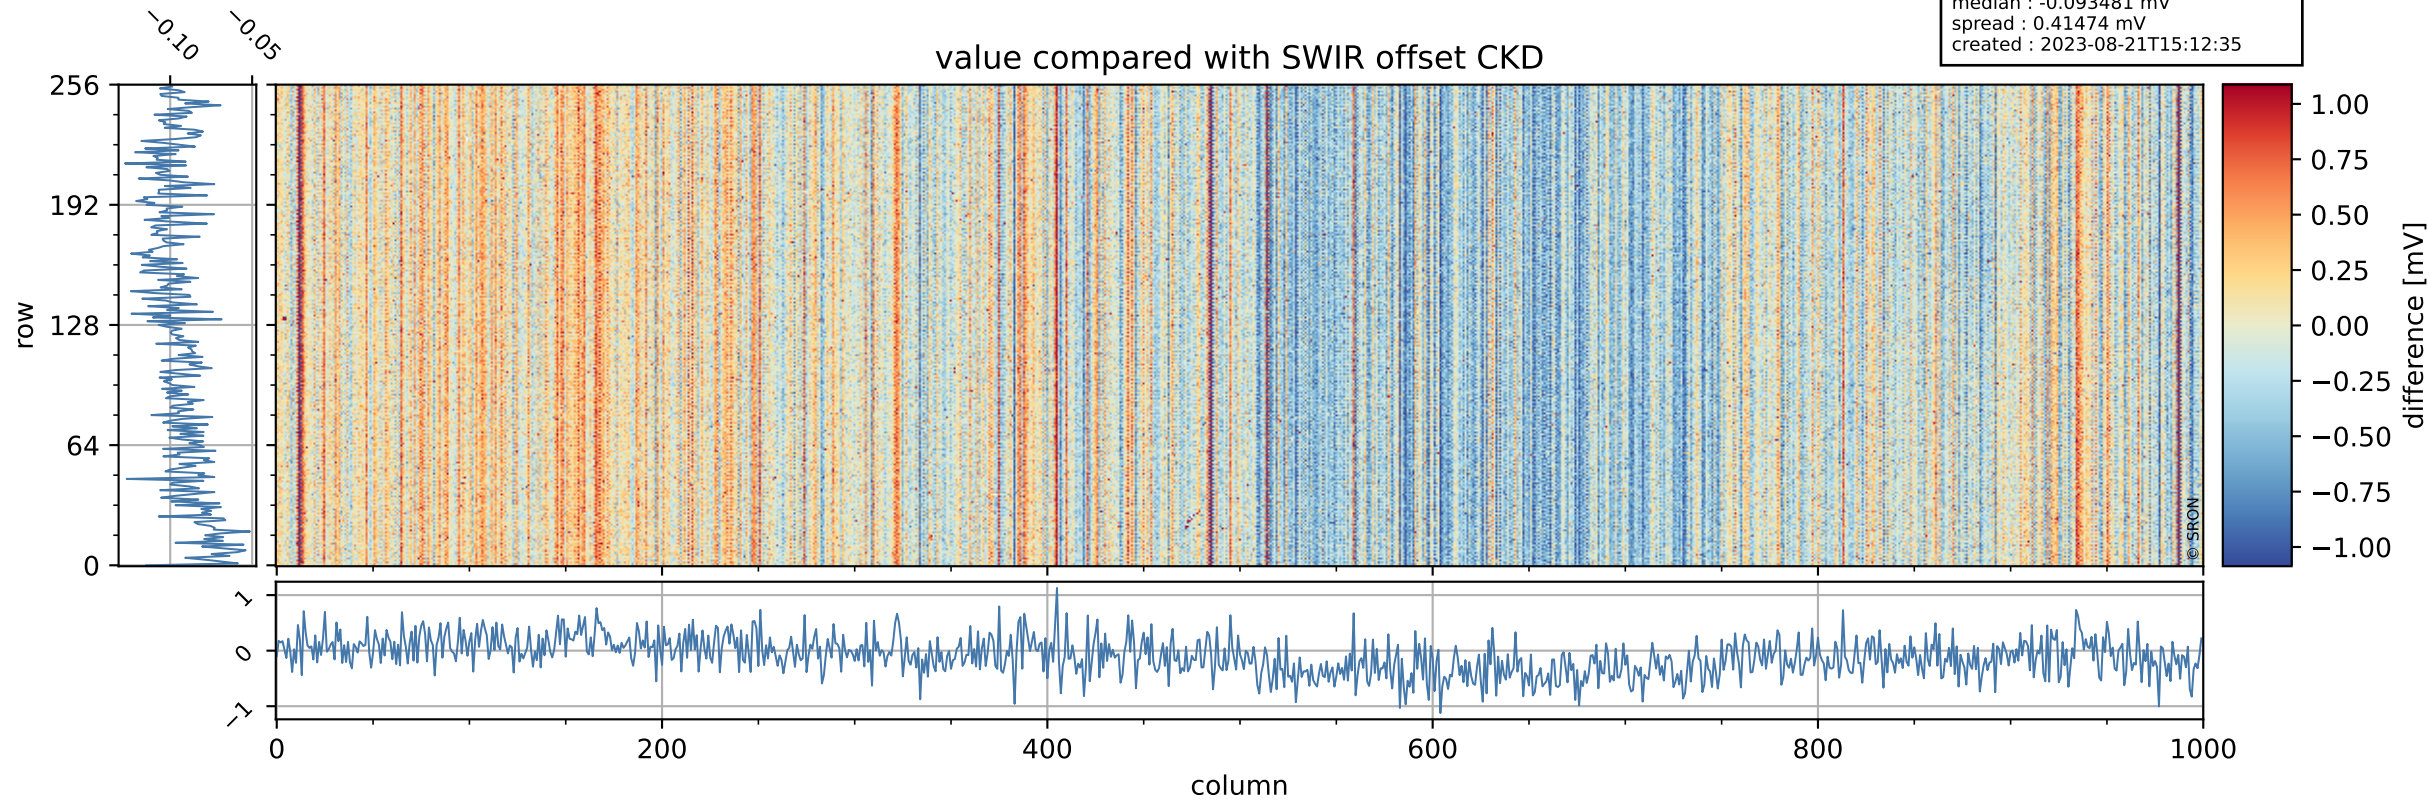

Tropomi SWIR offset (official)

orbits : 18 in [22627, 22672]
coverage : 2022-02-24 / 2022-02-27
median : 0.52592 V
spread : 0.035915 V
created : 2023-08-21T15:12:34

value detector map

Tropomi SWIR offset (official)

orbits : 18 in [22627, 22672]
coverage : 2022-02-24 / 2022-02-27
median : 28.186 μV
spread : 14.345 μV
created : 2023-08-21T15:12:34

Tropomi SWIR offset (official)

orbits : 18 in [22627, 22672]
coverage : 2022-02-24 / 2022-02-27
median : -0.093481 mV
spread : 0.41474 mV
created : 2023-08-21T15:12:35

value compared with SWIR offset CKD

Tropomi SWIR offset (official) ground-tracks of Sentinel-5P

orbits : 18 in [22627, 22672]
coverage : 2022-02-24 / 2022-02-27
created : 2023-08-21T15:12:35

Tropomi SWIR offset (official)

orbits : [2827, 22672]
coverage : 2018-04-30 / 2022-02-27
created : 2023-08-21T15:12:36

trend of detector median & temperatures