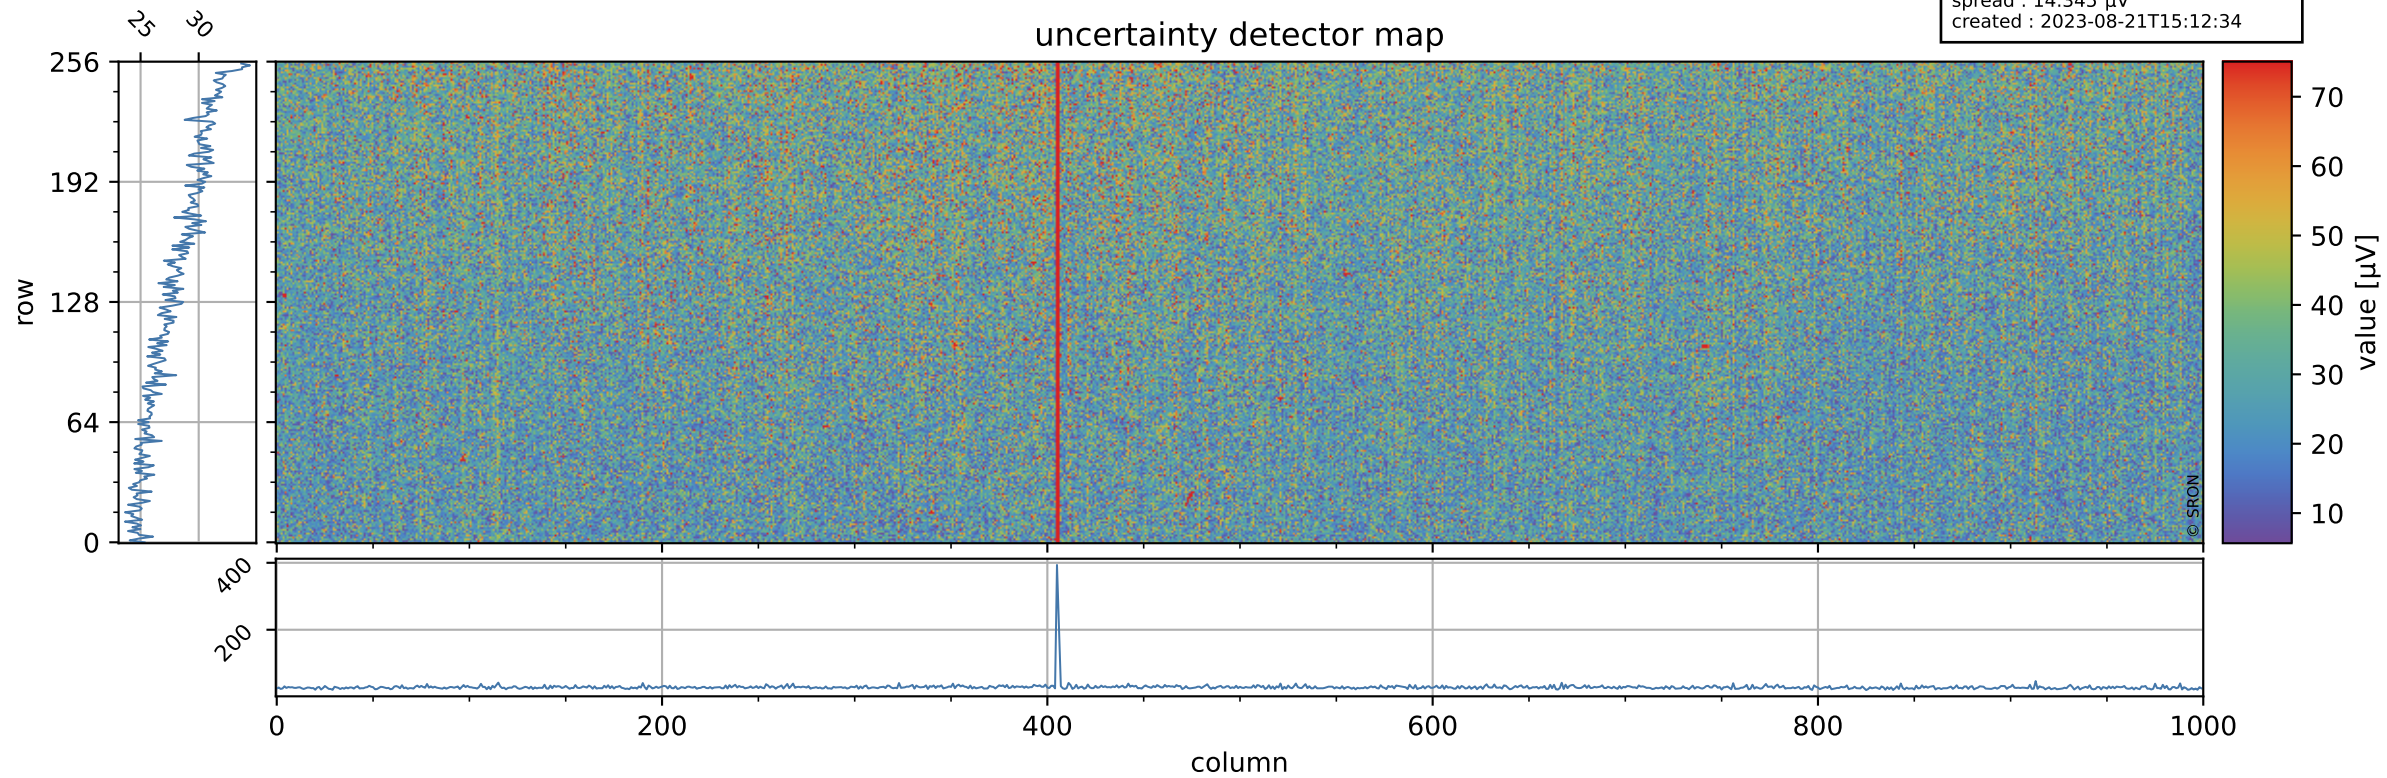

Tropomi SWIR offset (official)

orbits : 18 in [22627, 22672]
coverage : 2022-02-24 / 2022-02-27
median : 0.52592 V
spread : 0.035915 V
created : 2023-08-21T15:12:34

value detector map

Tropomi SWIR offset (official)

orbits : 18 in [22627, 22672]
coverage : 2022-02-24 / 2022-02-27
median : 28.186 μV
spread : 14.345 μV
created : 2023-08-21T15:12:34

Tropomi SWIR offset (official)

orbits : 18 in [22627, 22672]
coverage : 2022-02-24 / 2022-02-27
median : -0.093481 mV
spread : 0.41474 mV
created : 2023-08-21T15:12:35

value compared with SWIR offset CKD

Tropomi SWIR offset (official) ground-tracks of Sentinel-5P

orbits : 18 in [22627, 22672]
coverage : 2022-02-24 / 2022-02-27
created : 2023-08-21T15:12:35

Tropomi SWIR offset (official)

orbits : [2827, 22672]
coverage : 2018-04-30 / 2022-02-27
created : 2023-08-21T15:12:36

trend of detector median & temperatures