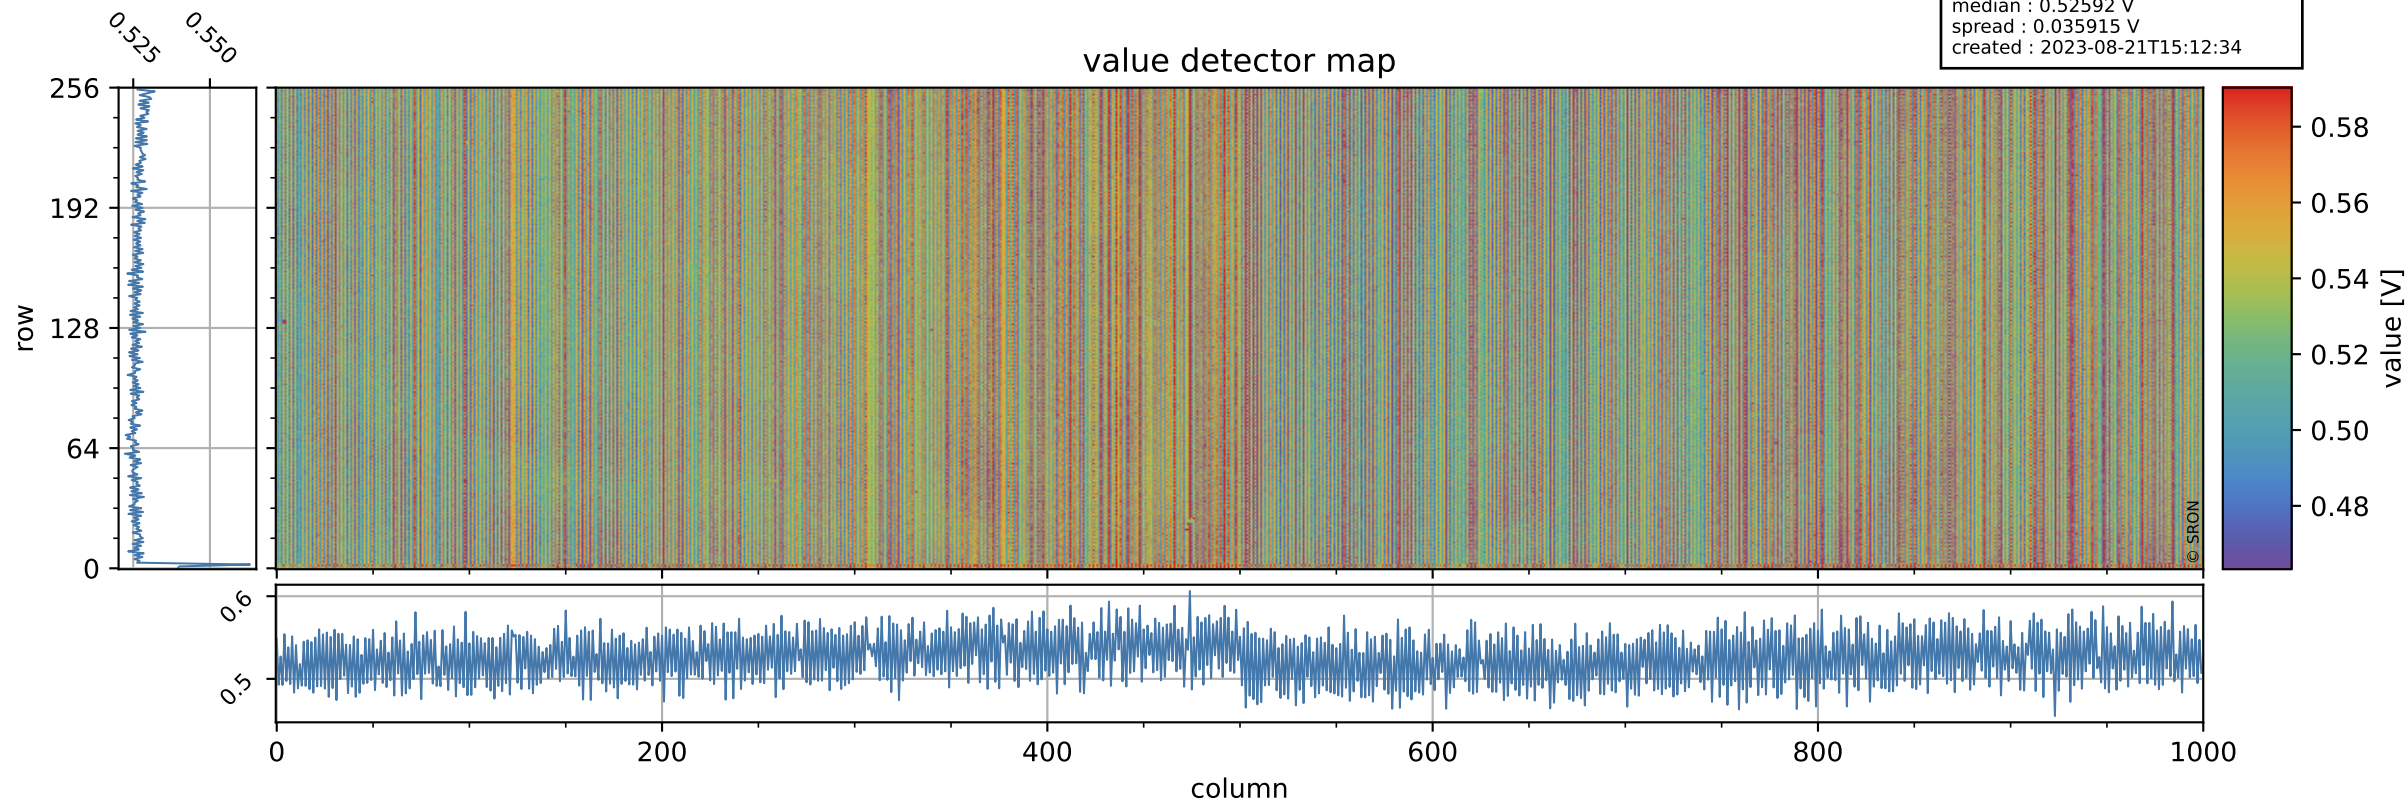

Tropomi SWIR offset (official)

orbits : 18 in [22627, 22672]
coverage : 2022-02-24 / 2022-02-27
median : 0.52592 V
spread : 0.035915 V
created : 2023-08-21T15:12:34

value detector map

Tropomi SWIR offset (official)

orbits : 18 in [22627, 22672]
coverage : 2022-02-24 / 2022-02-27
median : 28.186 μV
spread : 14.345 μV
created : 2023-08-21T15:12:34

Tropomi SWIR offset (official)

orbits : 18 in [22627, 22672]
coverage : 2022-02-24 / 2022-02-27
median : -0.093481 mV
spread : 0.41474 mV
created : 2023-08-21T15:12:35

value compared with SWIR offset CKD

Tropomi SWIR offset (official) ground-tracks of Sentinel-5P

orbits : 18 in [22627, 22672]
coverage : 2022-02-24 / 2022-02-27
created : 2023-08-21T15:12:35

Tropomi SWIR offset (official)

orbits : [2827, 22672]
coverage : 2018-04-30 / 2022-02-27
created : 2023-08-21T15:12:36

trend of detector median & temperatures