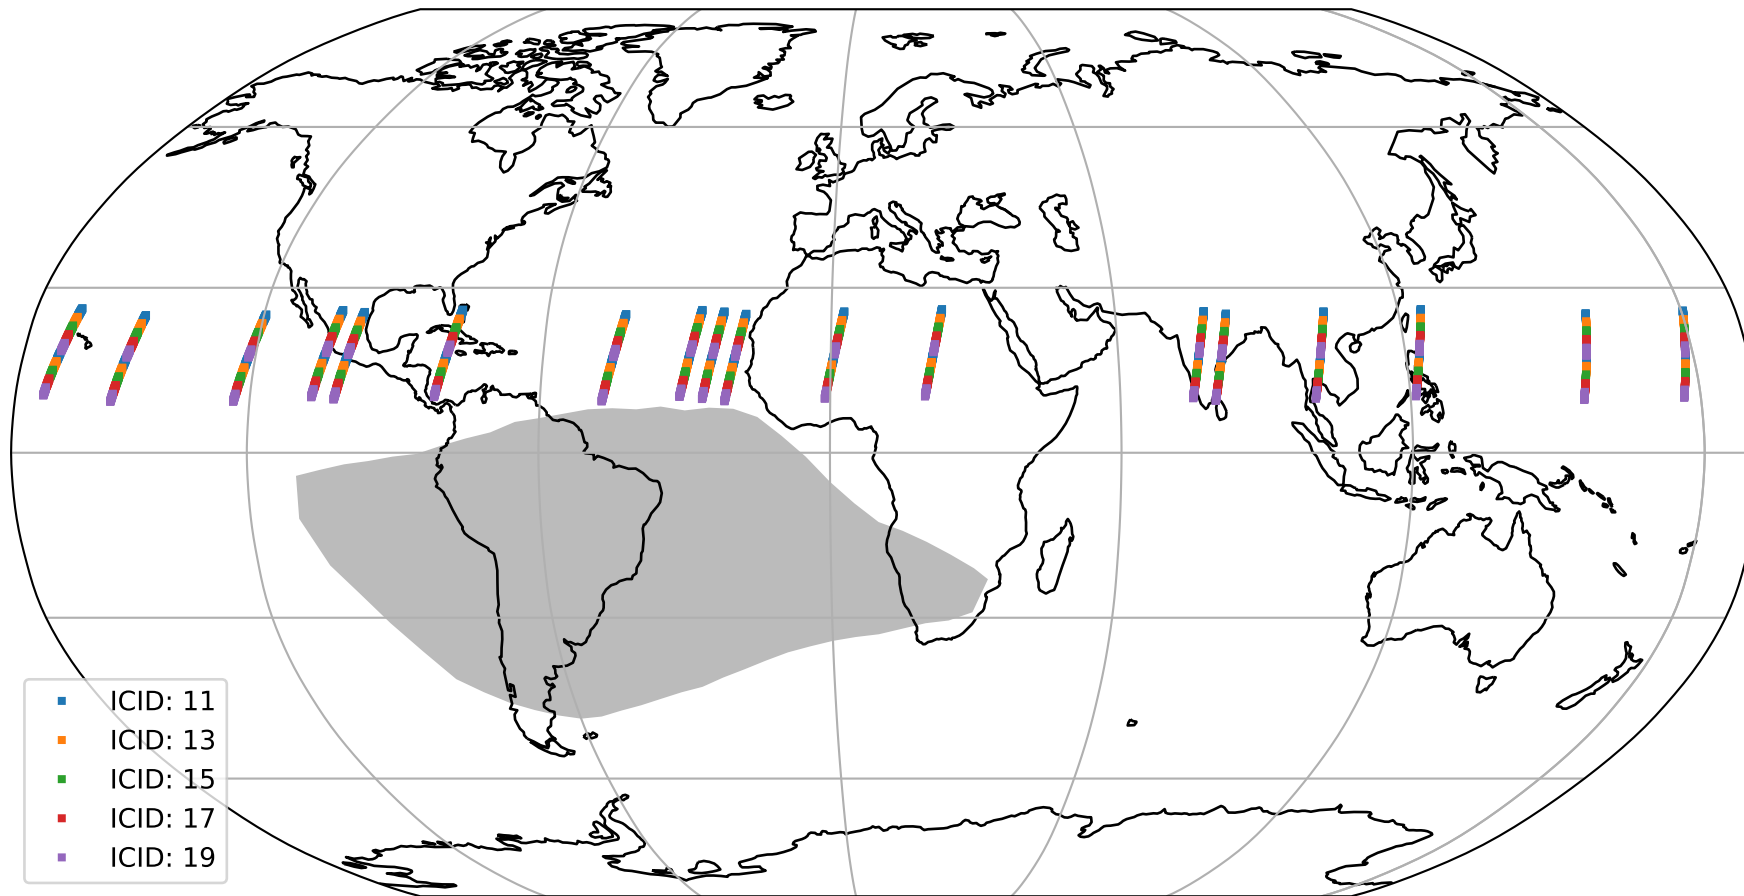

Tropomi SWIR offset (official)

orbits : 18 in [22627, 22672]
coverage : 2022-02-24 / 2022-02-27
median : 0.52592 V
spread : 0.035915 V
created : 2023-08-21T15:12:34

value detector map

Tropomi SWIR offset (official)

orbits : 18 in [22627, 22672]
coverage : 2022-02-24 / 2022-02-27
median : 28.186 μV
spread : 14.345 μV
created : 2023-08-21T15:12:34

Tropomi SWIR offset (official)

orbits : 18 in [22627, 22672]
coverage : 2022-02-24 / 2022-02-27
median : -0.093481 mV
spread : 0.41474 mV
created : 2023-08-21T15:12:35

value compared with SWIR offset CKD

Tropomi SWIR offset (official) ground-tracks of Sentinel-5P

orbits : 18 in [22627, 22672]
coverage : 2022-02-24 / 2022-02-27
created : 2023-08-21T15:12:35

Tropomi SWIR offset (official)

orbits : [2827, 22672]
coverage : 2018-04-30 / 2022-02-27
created : 2023-08-21T15:12:36

trend of detector median & temperatures