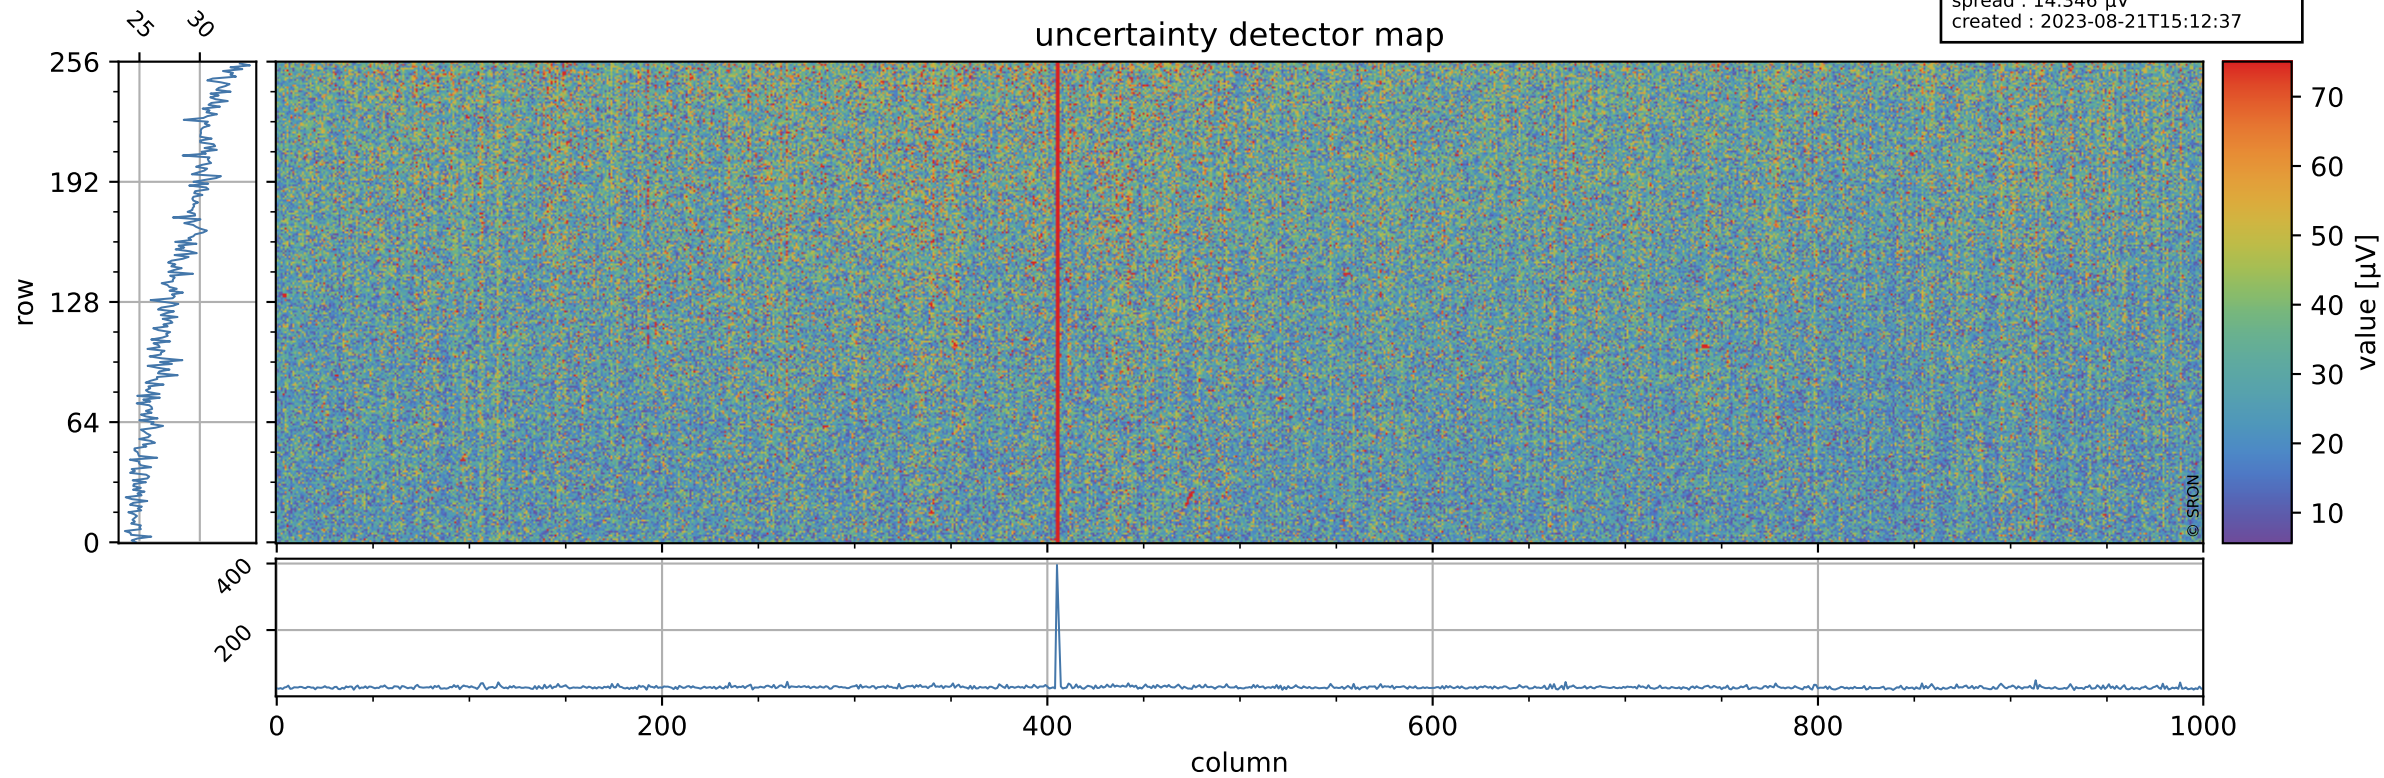

Tropomi SWIR offset (official)

orbits : 19 in [22642, 22687]
coverage : 2022-02-25 / 2022-02-28
median : 0.52593 V
spread : 0.035916 V
created : 2023-08-21T15:12:37

value detector map

Tropomi SWIR offset (official)

orbits : 19 in [22642, 22687]
coverage : 2022-02-25 / 2022-02-28
median : 28.197 μV
spread : 14.346 μV
created : 2023-08-21T15:12:37

Tropomi SWIR offset (official)

value compared with SWIR offset CKD

orbits : 19 in [22642, 22687]
coverage : 2022-02-25 / 2022-02-28
median : -0.08523 mV
spread : 0.41291 mV
created : 2023-08-21T15:12:38

Tropomi SWIR offset (official) ground-tracks of Sentinel-5P

orbits : 19 in [22642, 22687]
coverage : 2022-02-25 / 2022-02-28
created : 2023-08-21T15:12:39

Tropomi SWIR offset (official)

orbits : [2827, 22687]
coverage : 2018-04-30 / 2022-02-28
created : 2023-08-21T15:12:39

trend of detector median & temperatures