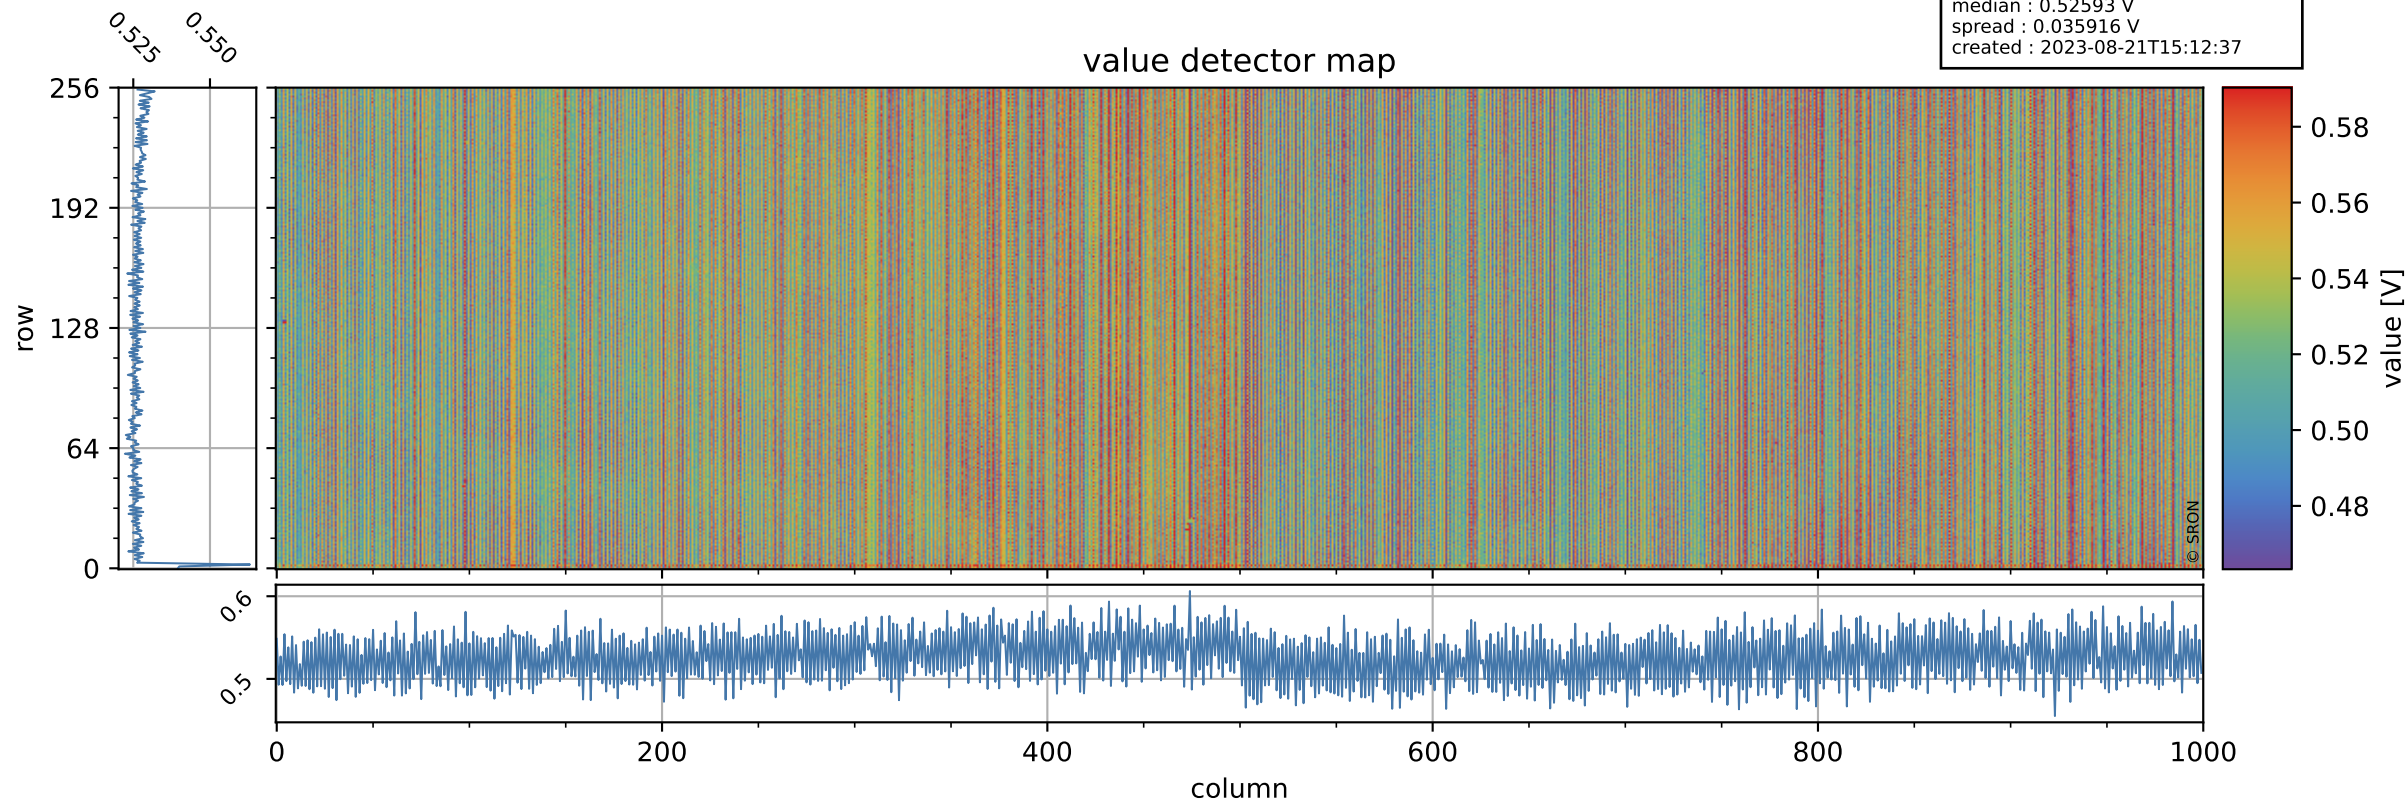

Tropomi SWIR offset (official)

orbits : 19 in [22642, 22687]
coverage : 2022-02-25 / 2022-02-28
median : 0.52593 V
spread : 0.035916 V
created : 2023-08-21T15:12:37

value detector map

Tropomi SWIR offset (official)

orbits : 19 in [22642, 22687]
coverage : 2022-02-25 / 2022-02-28
median : 28.197 μV
spread : 14.346 μV
created : 2023-08-21T15:12:37

Tropomi SWIR offset (official)

value compared with SWIR offset CKD

orbits : 19 in [22642, 22687]
coverage : 2022-02-25 / 2022-02-28
median : -0.08523 mV
spread : 0.41291 mV
created : 2023-08-21T15:12:38

Tropomi SWIR offset (official) ground-tracks of Sentinel-5P

orbits : 19 in [22642, 22687]
coverage : 2022-02-25 / 2022-02-28
created : 2023-08-21T15:12:39

Tropomi SWIR offset (official)

orbits : [2827, 22687]
coverage : 2018-04-30 / 2022-02-28
created : 2023-08-21T15:12:39

trend of detector median & temperatures