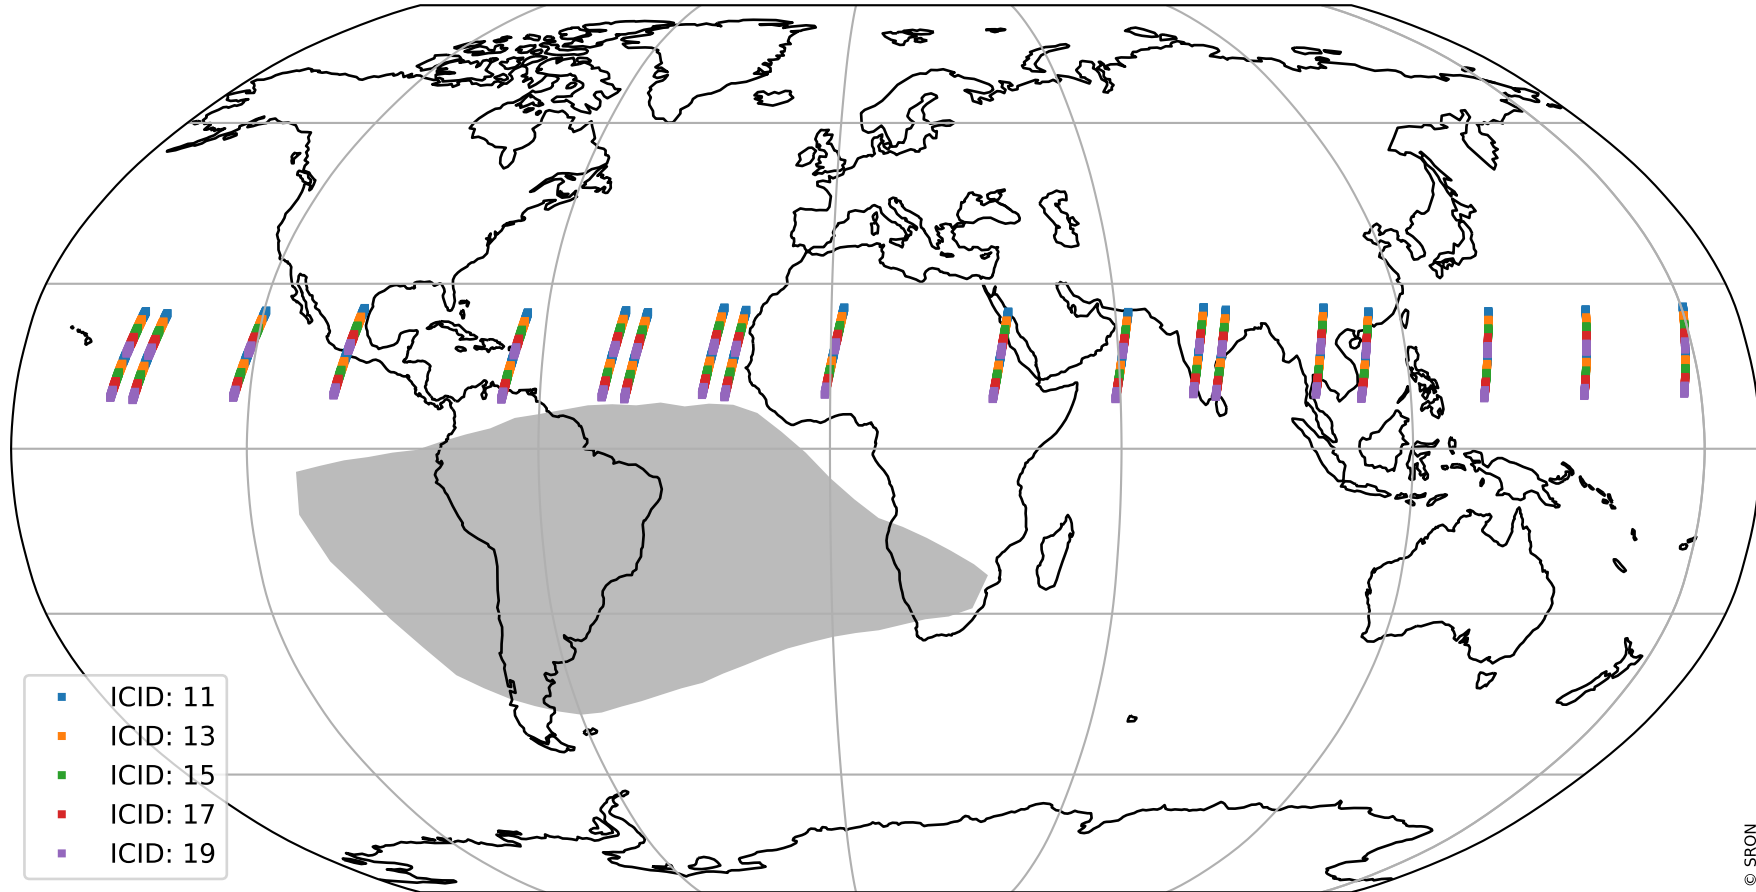

Tropomi SWIR offset (official)

orbits : 19 in [22642, 22687]
coverage : 2022-02-25 / 2022-02-28
median : 0.52593 V
spread : 0.035916 V
created : 2023-08-21T15:12:37

value detector map

Tropomi SWIR offset (official)

orbits : 19 in [22642, 22687]
coverage : 2022-02-25 / 2022-02-28
median : 28.197 μV
spread : 14.346 μV
created : 2023-08-21T15:12:37

Tropomi SWIR offset (official)

value compared with SWIR offset CKD

orbits : 19 in [22642, 22687]
coverage : 2022-02-25 / 2022-02-28
median : -0.08523 mV
spread : 0.41291 mV
created : 2023-08-21T15:12:38

Tropomi SWIR offset (official) ground-tracks of Sentinel-5P

orbits : 19 in [22642, 22687]
coverage : 2022-02-25 / 2022-02-28
created : 2023-08-21T15:12:39

Tropomi SWIR offset (official)

orbits : [2827, 22687]
coverage : 2018-04-30 / 2022-02-28
created : 2023-08-21T15:12:39

trend of detector median & temperatures