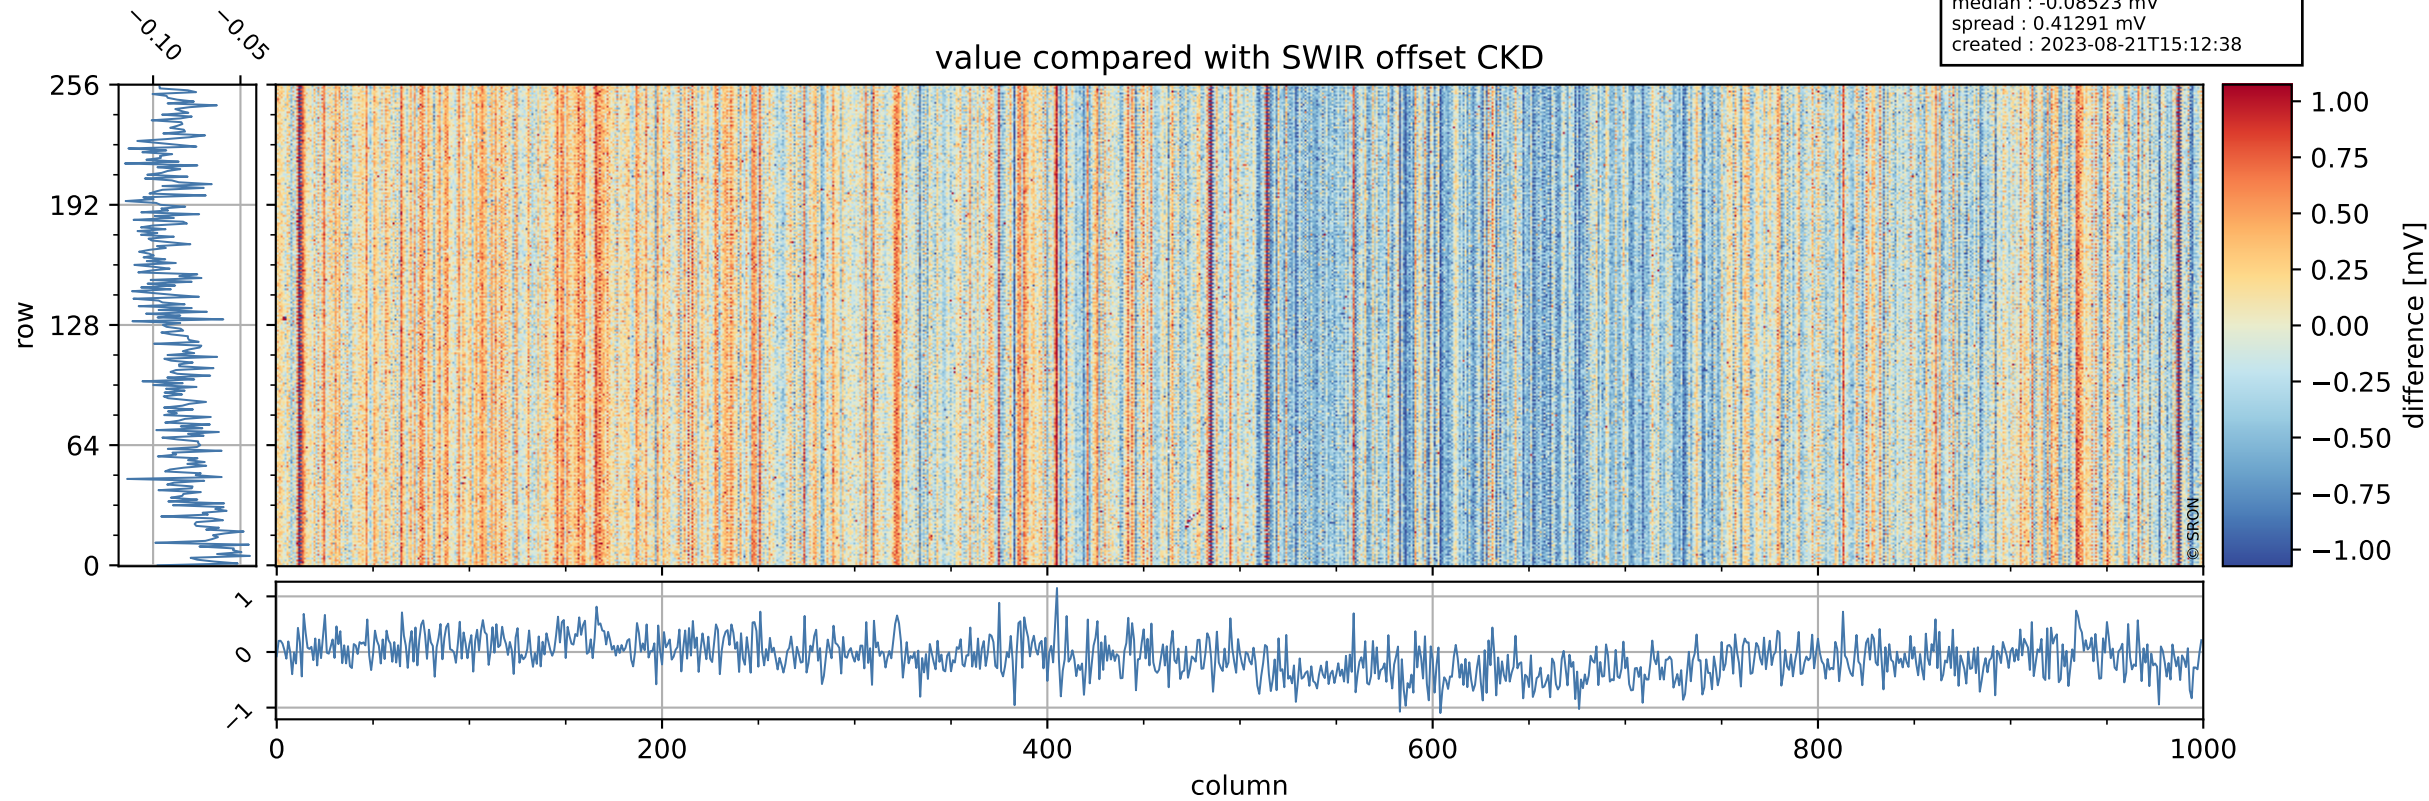

Tropomi SWIR offset (official)

orbits : 19 in [22642, 22687]
coverage : 2022-02-25 / 2022-02-28
median : 0.52593 V
spread : 0.035916 V
created : 2023-08-21T15:12:37

value detector map

Tropomi SWIR offset (official)

orbits : 19 in [22642, 22687]
coverage : 2022-02-25 / 2022-02-28
median : 28.197 μV
spread : 14.346 μV
created : 2023-08-21T15:12:37

Tropomi SWIR offset (official)

value compared with SWIR offset CKD

orbits : 19 in [22642, 22687]
coverage : 2022-02-25 / 2022-02-28
median : -0.08523 mV
spread : 0.41291 mV
created : 2023-08-21T15:12:38

Tropomi SWIR offset (official) ground-tracks of Sentinel-5P

orbits : 19 in [22642, 22687]
coverage : 2022-02-25 / 2022-02-28
created : 2023-08-21T15:12:39

Tropomi SWIR offset (official)

orbits : [2827, 22687]
coverage : 2018-04-30 / 2022-02-28
created : 2023-08-21T15:12:39

trend of detector median & temperatures