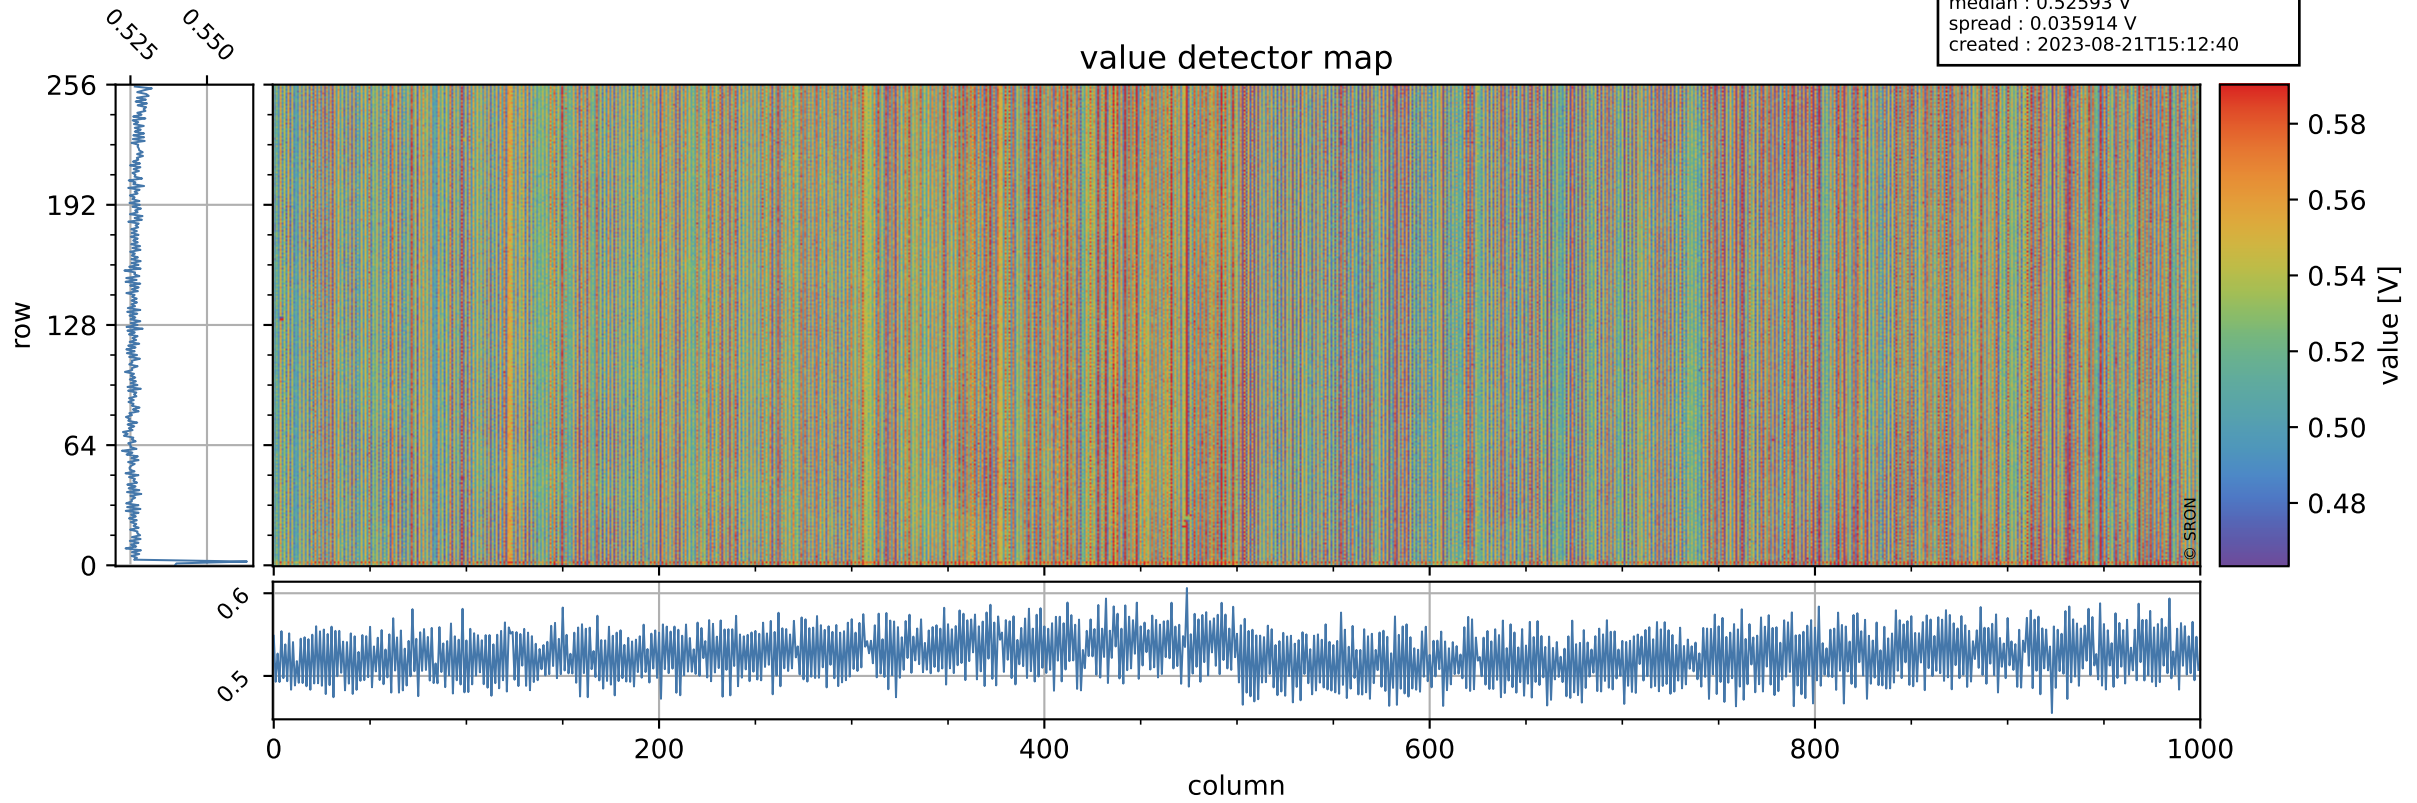

Tropomi SWIR offset (official)

orbits : 19 in [22657, 22702]
coverage : 2022-02-26 / 2022-03-01
median : 0.52593 V
spread : 0.035914 V
created : 2023-08-21T15:12:40

value detector map

Tropomi SWIR offset (official)

orbits : 19 in [22657, 22702]
coverage : 2022-02-26 / 2022-03-01
median : 28.349 μV
spread : 14.375 μV
created : 2023-08-21T15:12:41

Tropomi SWIR offset (official)

orbits : 19 in [22657, 22702]
coverage : 2022-02-26 / 2022-03-01
median : -0.078594 mV
spread : 0.41012 mV
created : 2023-08-21T15:12:41

value compared with SWIR offset CKD

Tropomi SWIR offset (official) ground-tracks of Sentinel-5P

orbits : 19 in [22657, 22702]
coverage : 2022-02-26 / 2022-03-01
created : 2023-08-21T15:12:42

Tropomi SWIR offset (official)

orbits : [2827, 22702]
coverage : 2018-04-30 / 2022-03-01
created : 2023-08-21T15:12:42

trend of detector median & temperatures