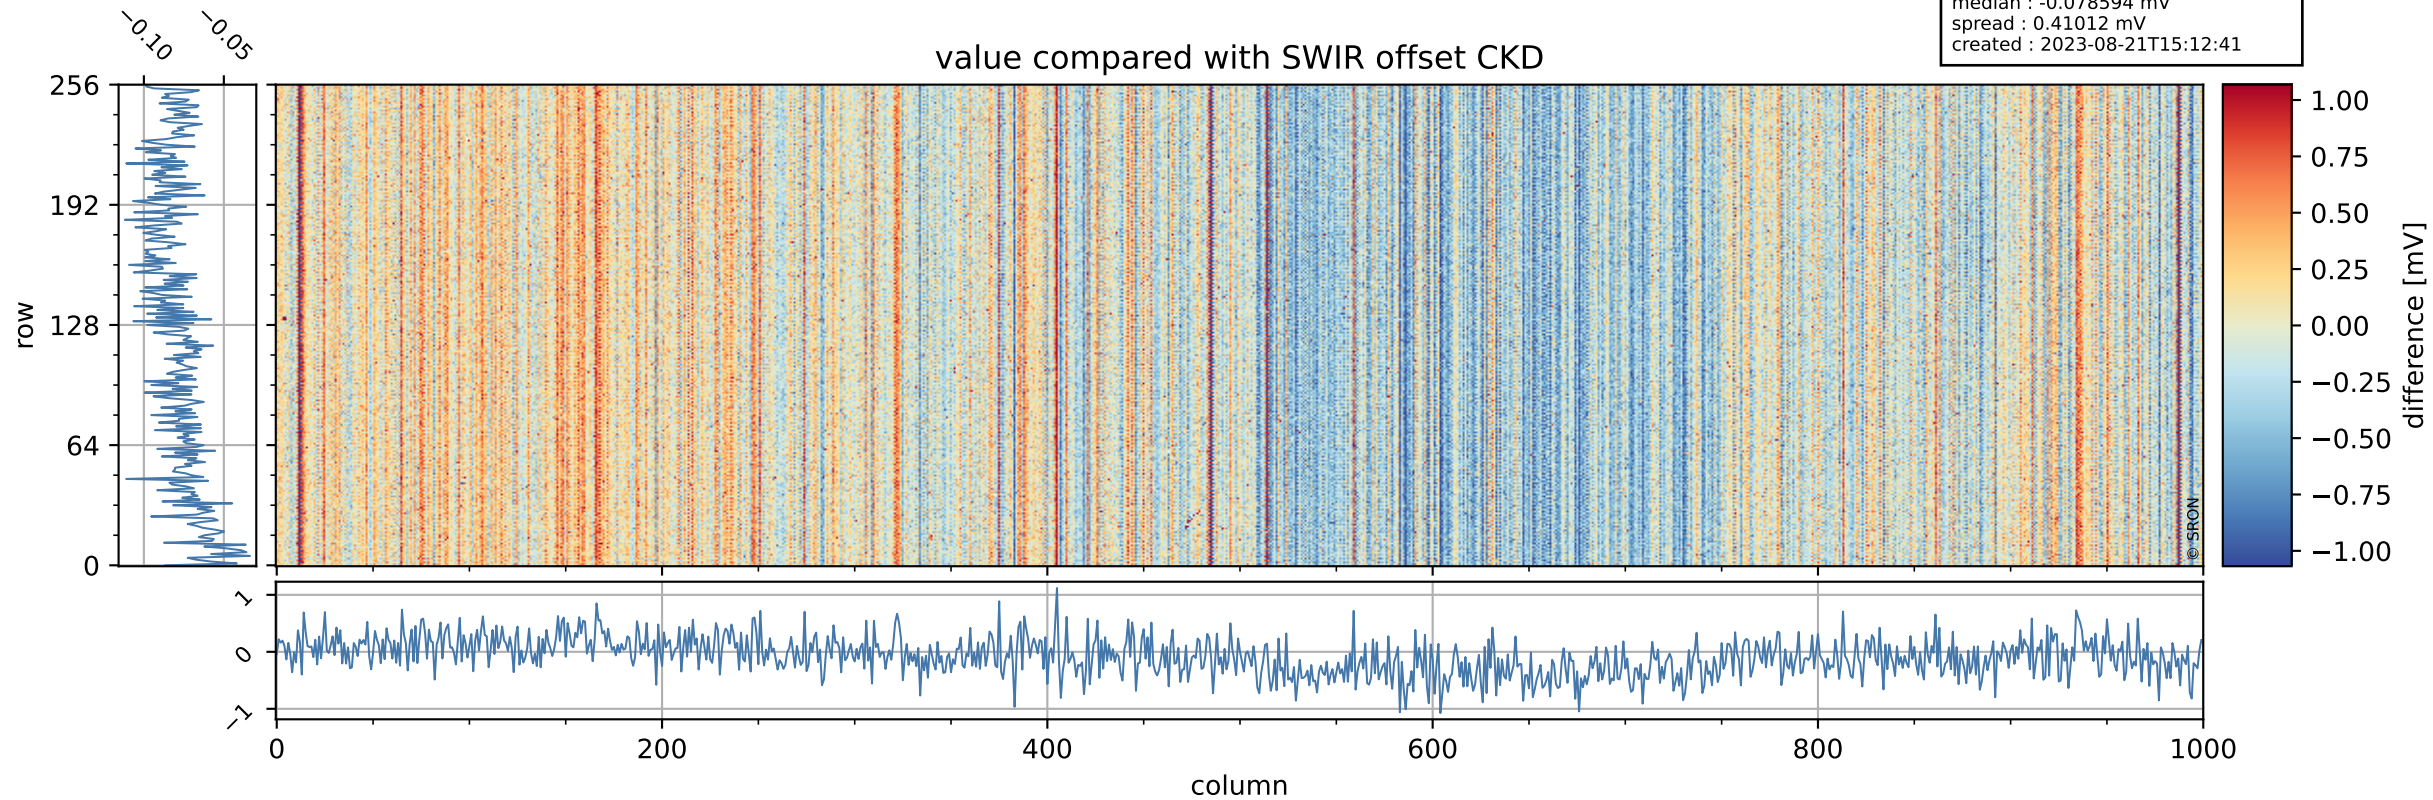

Tropomi SWIR offset (official)

orbits : 19 in [22657, 22702]
coverage : 2022-02-26 / 2022-03-01
median : 0.52593 V
spread : 0.035914 V
created : 2023-08-21T15:12:40

value detector map

Tropomi SWIR offset (official)

orbits : 19 in [22657, 22702]
coverage : 2022-02-26 / 2022-03-01
median : 28.349 μV
spread : 14.375 μV
created : 2023-08-21T15:12:41

Tropomi SWIR offset (official)

orbits : 19 in [22657, 22702]
coverage : 2022-02-26 / 2022-03-01
median : -0.078594 mV
spread : 0.41012 mV
created : 2023-08-21T15:12:41

value compared with SWIR offset CKD

Tropomi SWIR offset (official) ground-tracks of Sentinel-5P

orbits : 19 in [22657, 22702]
coverage : 2022-02-26 / 2022-03-01
created : 2023-08-21T15:12:42

Tropomi SWIR offset (official)

orbits : [2827, 22702]
coverage : 2018-04-30 / 2022-03-01
created : 2023-08-21T15:12:42

trend of detector median & temperatures