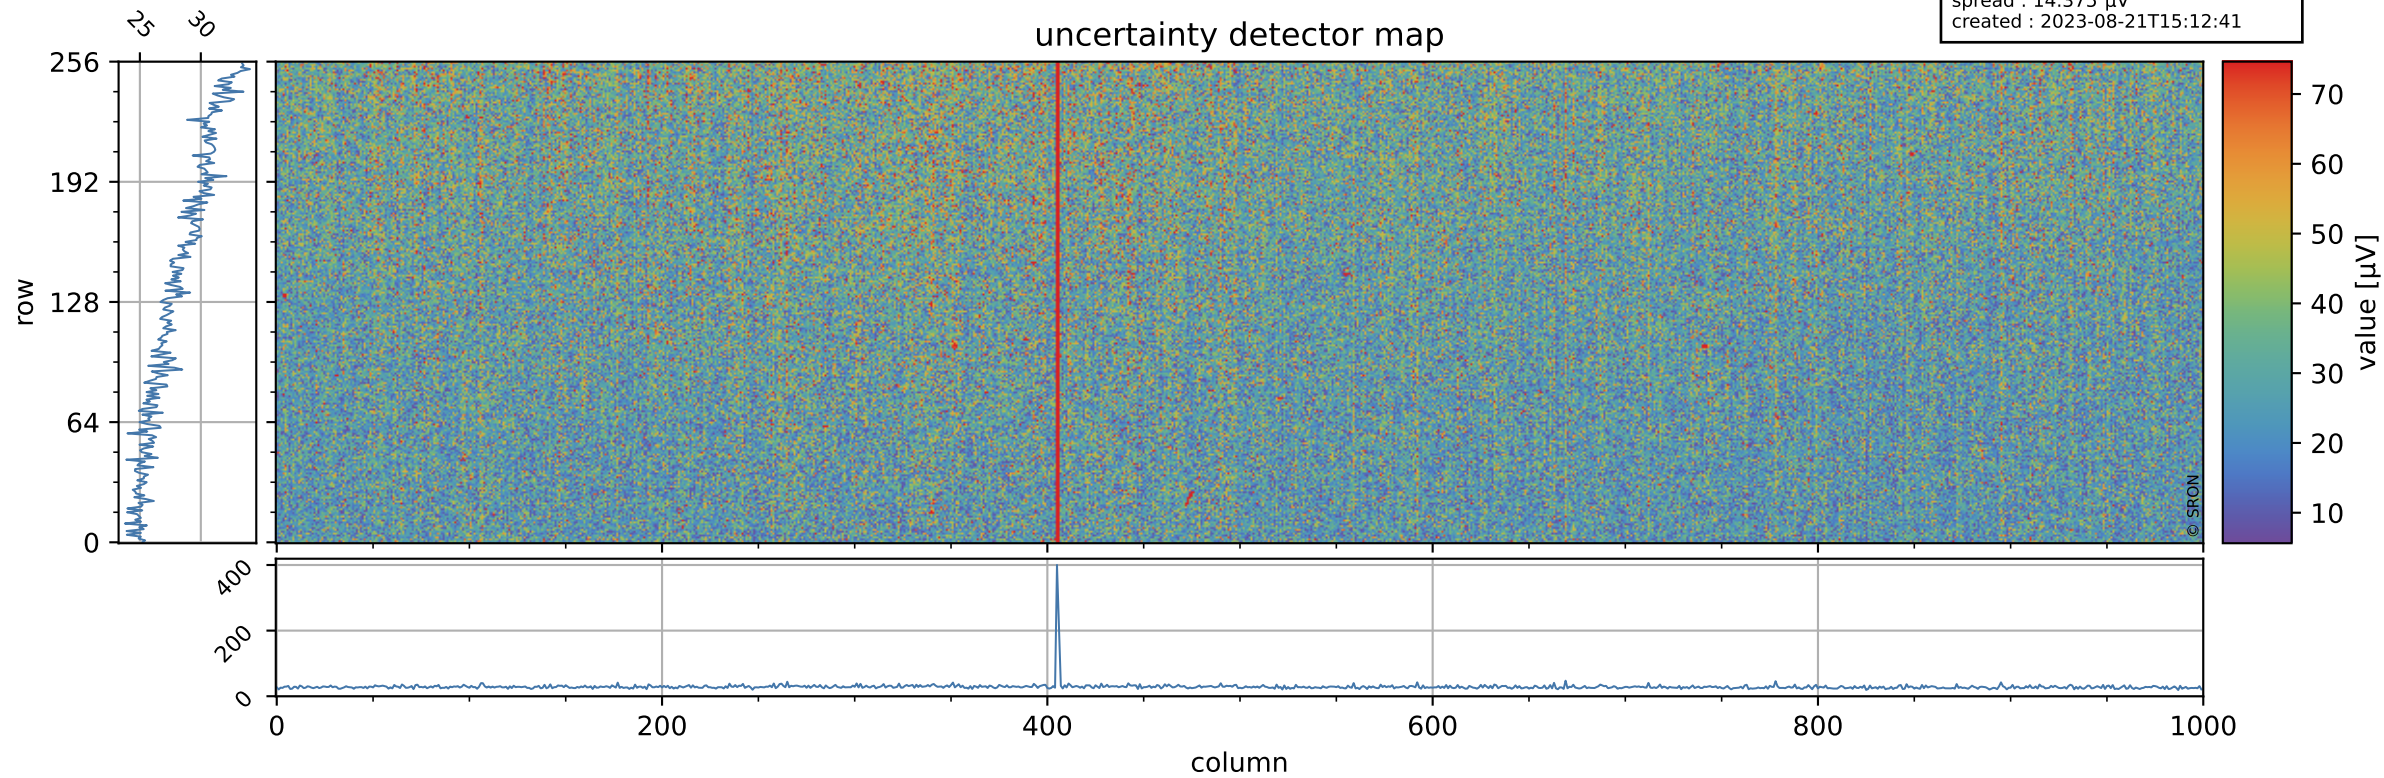

Tropomi SWIR offset (official)

orbits : 19 in [22657, 22702]
coverage : 2022-02-26 / 2022-03-01
median : 0.52593 V
spread : 0.035914 V
created : 2023-08-21T15:12:40

value detector map

Tropomi SWIR offset (official)

orbits : 19 in [22657, 22702]
coverage : 2022-02-26 / 2022-03-01
median : 28.349 μV
spread : 14.375 μV
created : 2023-08-21T15:12:41

Tropomi SWIR offset (official)

orbits : 19 in [22657, 22702]
coverage : 2022-02-26 / 2022-03-01
median : -0.078594 mV
spread : 0.41012 mV
created : 2023-08-21T15:12:41

value compared with SWIR offset CKD

Tropomi SWIR offset (official) ground-tracks of Sentinel-5P

orbits : 19 in [22657, 22702]
coverage : 2022-02-26 / 2022-03-01
created : 2023-08-21T15:12:42

Tropomi SWIR offset (official)

orbits : [2827, 22702]
coverage : 2018-04-30 / 2022-03-01
created : 2023-08-21T15:12:42

trend of detector median & temperatures