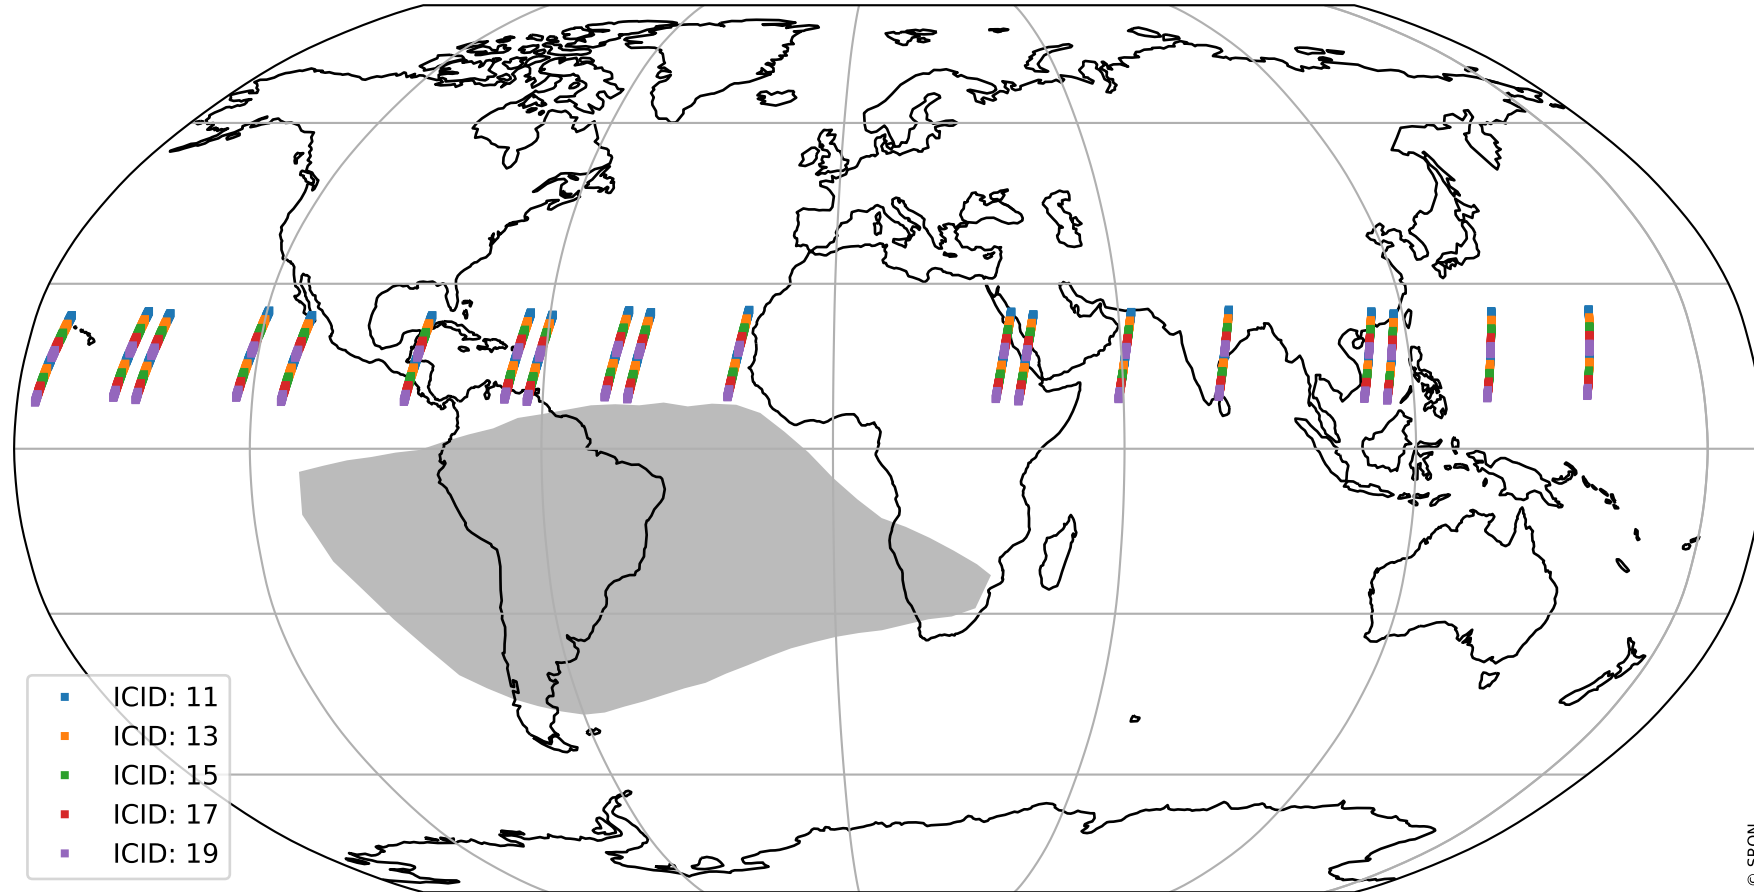

Tropomi SWIR offset (official)

orbits : 19 in [22657, 22702]
coverage : 2022-02-26 / 2022-03-01
median : 0.52593 V
spread : 0.035914 V
created : 2023-08-21T15:12:40

value detector map

Tropomi SWIR offset (official)

orbits : 19 in [22657, 22702]
coverage : 2022-02-26 / 2022-03-01
median : 28.349 μV
spread : 14.375 μV
created : 2023-08-21T15:12:41

Tropomi SWIR offset (official)

orbits : 19 in [22657, 22702]
coverage : 2022-02-26 / 2022-03-01
median : -0.078594 mV
spread : 0.41012 mV
created : 2023-08-21T15:12:41

value compared with SWIR offset CKD

Tropomi SWIR offset (official) ground-tracks of Sentinel-5P

orbits : 19 in [22657, 22702]
coverage : 2022-02-26 / 2022-03-01
created : 2023-08-21T15:12:42

Tropomi SWIR offset (official)

orbits : [2827, 22702]
coverage : 2018-04-30 / 2022-03-01
created : 2023-08-21T15:12:42

trend of detector median & temperatures