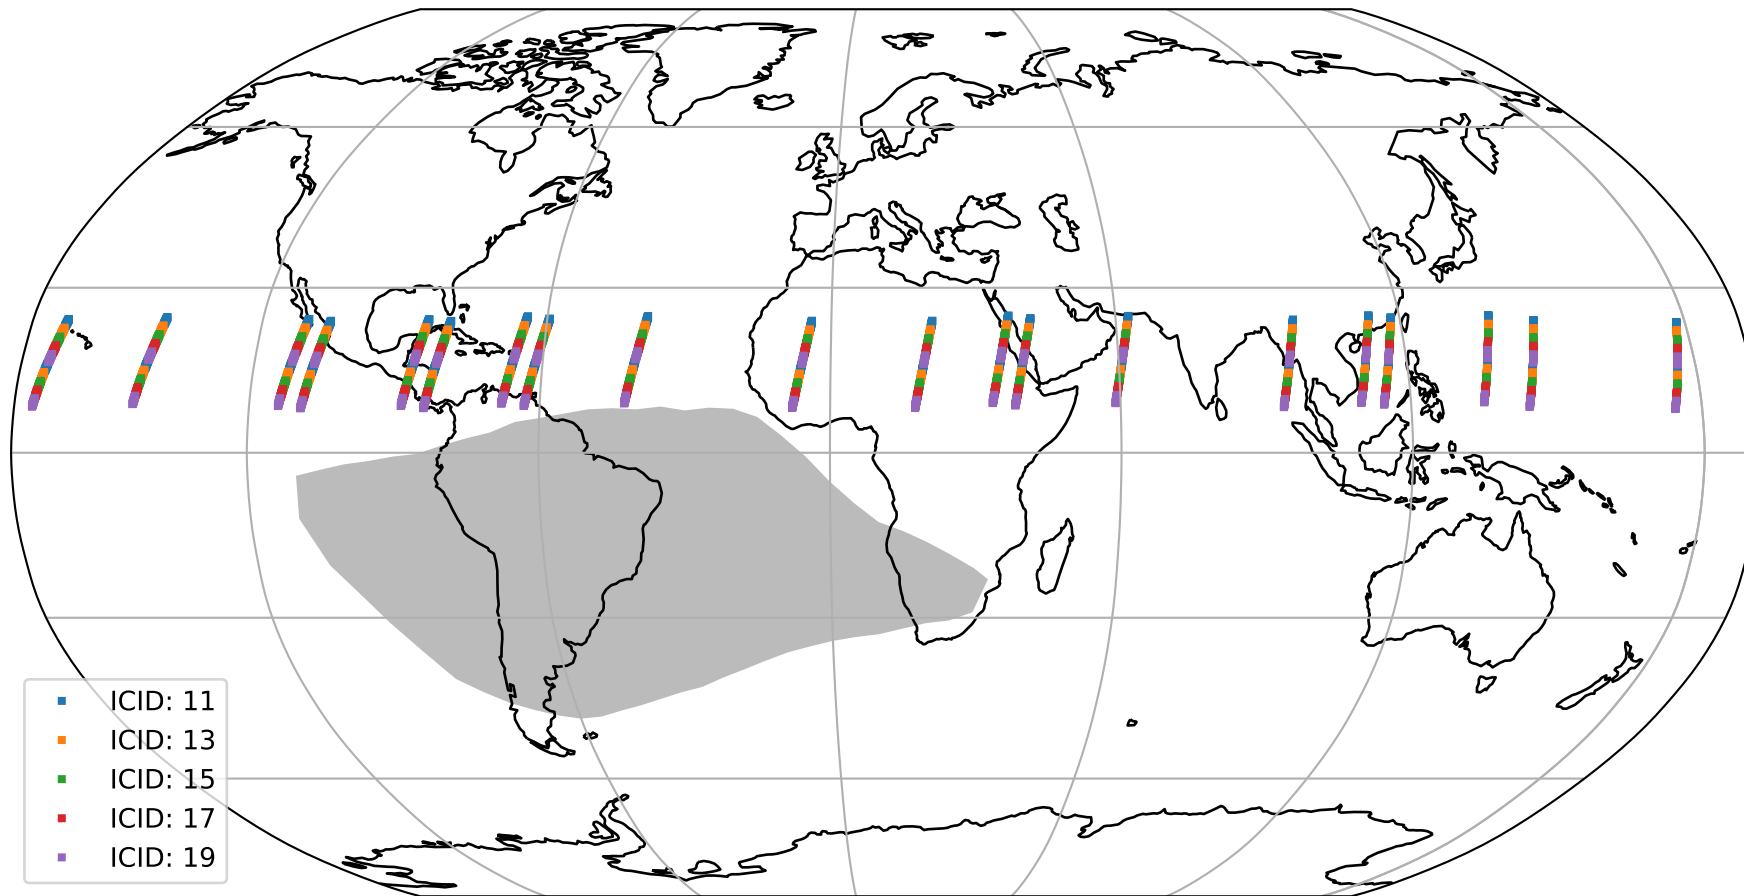

Tropomi SWIR offset (official)

orbits : 20 in [22672, 22717]
coverage : 2022-02-27 / 2022-03-02
median : 0.52594 V
spread : 0.035913 V
created : 2023-08-21T15:12:44

value detector map

Tropomi SWIR offset (official)

orbits : 20 in [22672, 22717]
coverage : 2022-02-27 / 2022-03-02
median : 28.303 μV
spread : 14.328 μV
created : 2023-08-21T15:12:44

Tropomi SWIR offset (official)

orbits : 20 in [22672, 22717]
coverage : 2022-02-27 / 2022-03-02
median : -0.069121 mV
spread : 0.41016 mV
created : 2023-08-21T15:12:45

value compared with SWIR offset CKD

Tropomi SWIR offset (official) ground-tracks of Sentinel-5P

orbits : 20 in [22672, 22717]
coverage : 2022-02-27 / 2022-03-02
created : 2023-08-21T15:12:45

Tropomi SWIR offset (official)

orbits : [2827, 22717]
coverage : 2018-04-30 / 2022-03-02
created : 2023-08-21T15:12:46

trend of detector median & temperatures