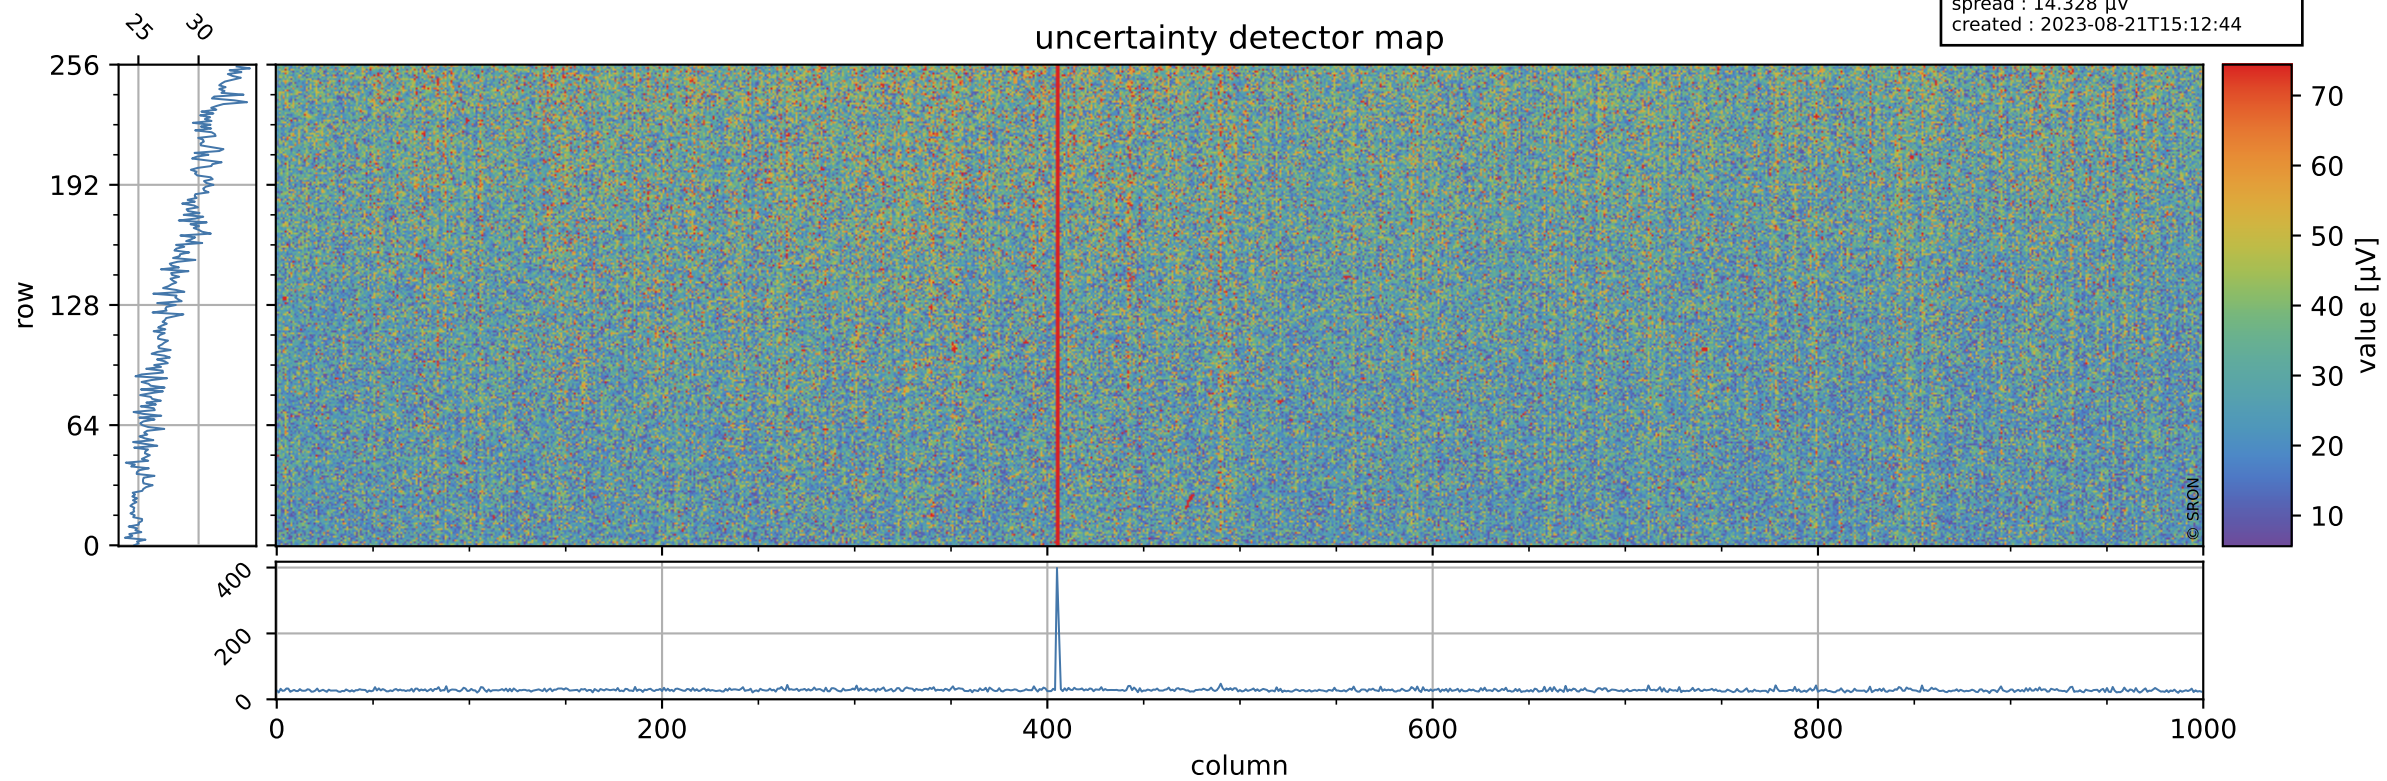

Tropomi SWIR offset (official)

orbits : 20 in [22672, 22717]
coverage : 2022-02-27 / 2022-03-02
median : 0.52594 V
spread : 0.035913 V
created : 2023-08-21T15:12:44

value detector map

Tropomi SWIR offset (official)

orbits : 20 in [22672, 22717]
coverage : 2022-02-27 / 2022-03-02
median : 28.303 μV
spread : 14.328 μV
created : 2023-08-21T15:12:44

Tropomi SWIR offset (official)

orbits : 20 in [22672, 22717]
coverage : 2022-02-27 / 2022-03-02
median : -0.069121 mV
spread : 0.41016 mV
created : 2023-08-21T15:12:45

value compared with SWIR offset CKD

Tropomi SWIR offset (official) ground-tracks of Sentinel-5P

orbits : 20 in [22672, 22717]
coverage : 2022-02-27 / 2022-03-02
created : 2023-08-21T15:12:45

Tropomi SWIR offset (official)

orbits : [2827, 22717]
coverage : 2018-04-30 / 2022-03-02
created : 2023-08-21T15:12:46

trend of detector median & temperatures