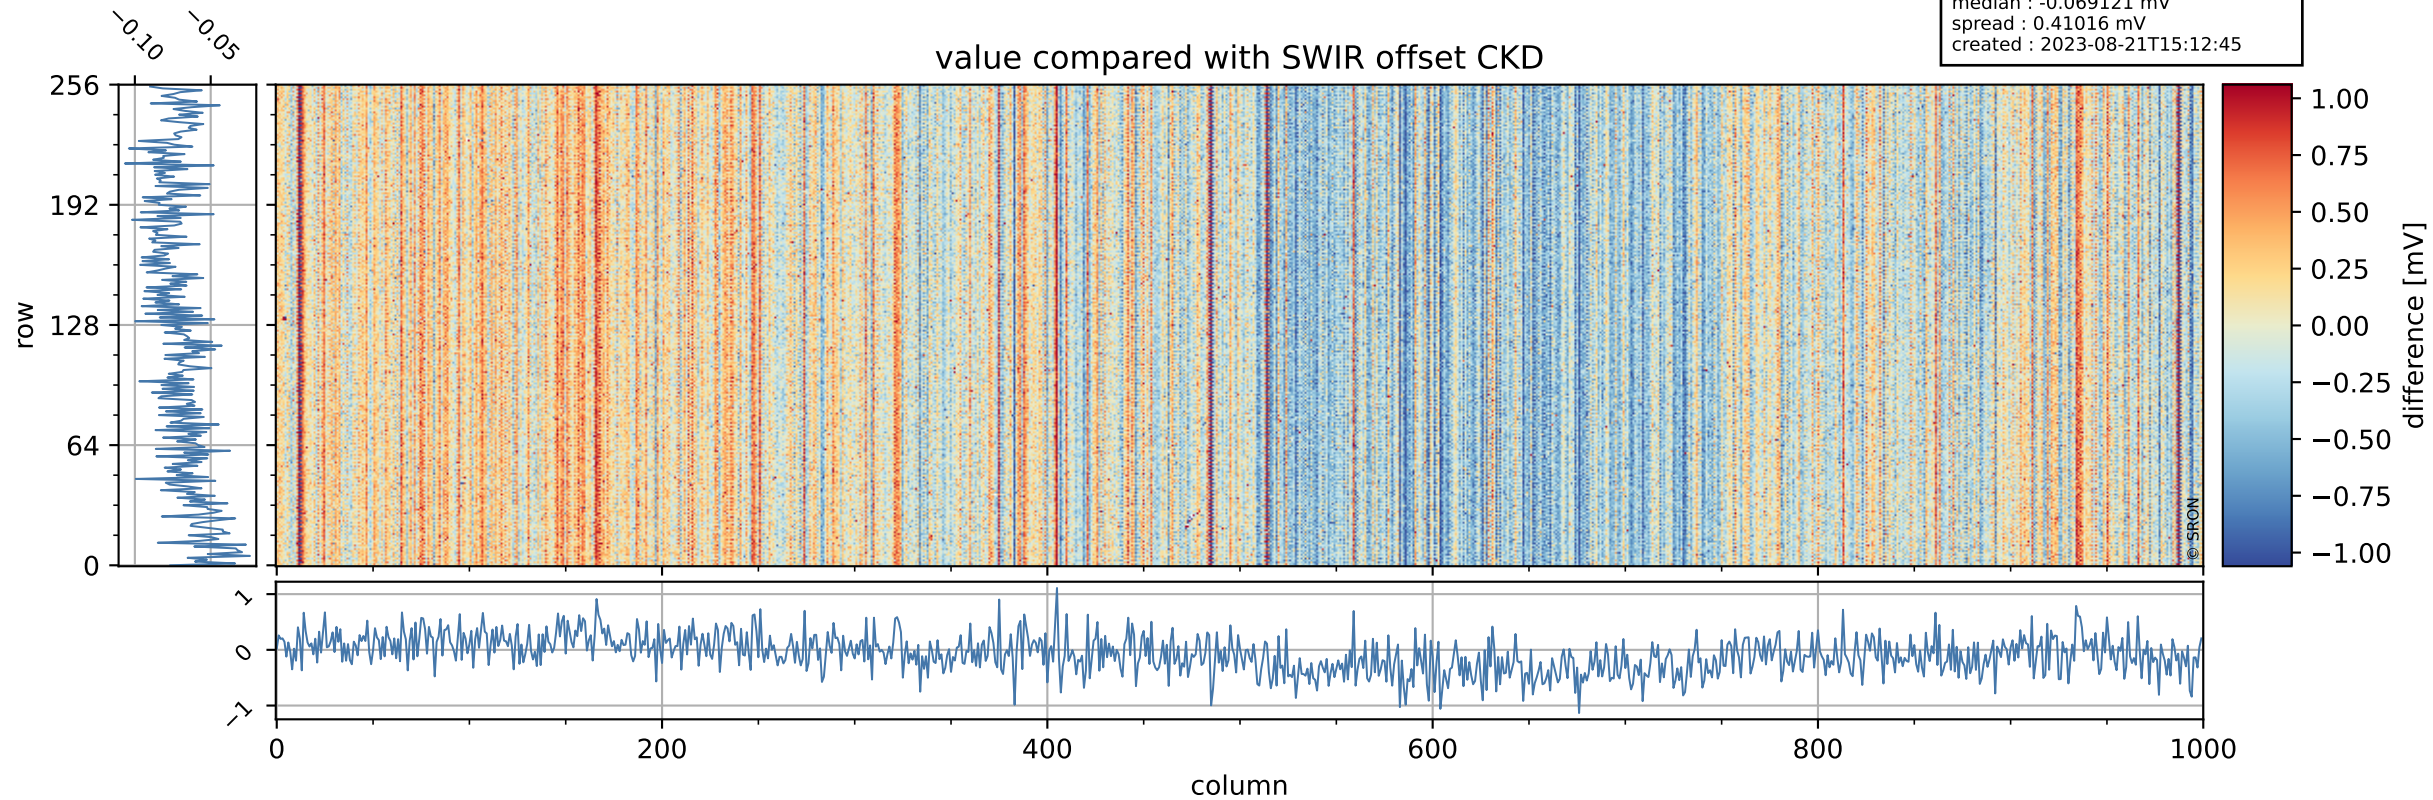

Tropomi SWIR offset (official)

orbits : 20 in [22672, 22717]
coverage : 2022-02-27 / 2022-03-02
median : 0.52594 V
spread : 0.035913 V
created : 2023-08-21T15:12:44

value detector map

Tropomi SWIR offset (official)

orbits : 20 in [22672, 22717]
coverage : 2022-02-27 / 2022-03-02
median : 28.303 μV
spread : 14.328 μV
created : 2023-08-21T15:12:44

Tropomi SWIR offset (official)

orbits : 20 in [22672, 22717]
coverage : 2022-02-27 / 2022-03-02
median : -0.069121 mV
spread : 0.41016 mV
created : 2023-08-21T15:12:45

value compared with SWIR offset CKD

Tropomi SWIR offset (official) ground-tracks of Sentinel-5P

orbits : 20 in [22672, 22717]
coverage : 2022-02-27 / 2022-03-02
created : 2023-08-21T15:12:45

Tropomi SWIR offset (official)

orbits : [2827, 22717]
coverage : 2018-04-30 / 2022-03-02
created : 2023-08-21T15:12:46

trend of detector median & temperatures