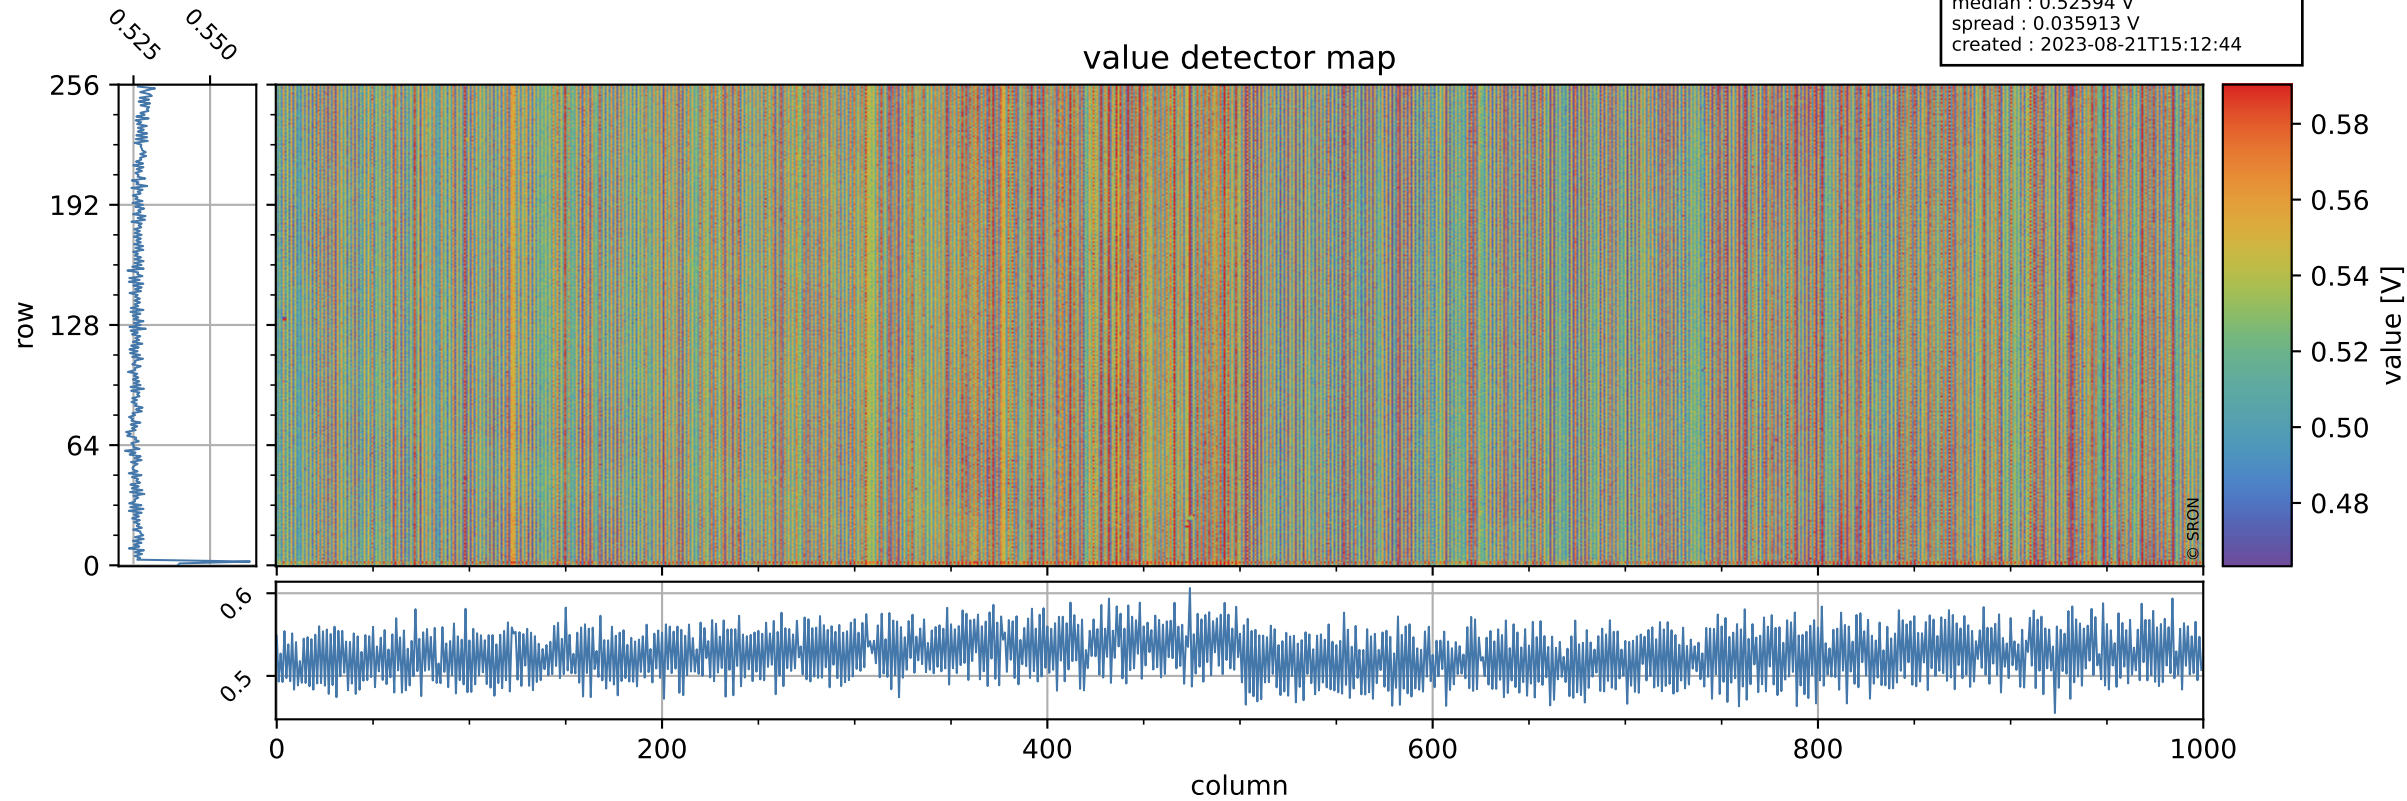

Tropomi SWIR offset (official)

orbits : 20 in [22672, 22717]
coverage : 2022-02-27 / 2022-03-02
median : 0.52594 V
spread : 0.035913 V
created : 2023-08-21T15:12:44

value detector map

Tropomi SWIR offset (official)

orbits : 20 in [22672, 22717]
coverage : 2022-02-27 / 2022-03-02
median : 28.303 μV
spread : 14.328 μV
created : 2023-08-21T15:12:44

Tropomi SWIR offset (official)

orbits : 20 in [22672, 22717]
coverage : 2022-02-27 / 2022-03-02
median : -0.069121 mV
spread : 0.41016 mV
created : 2023-08-21T15:12:45

value compared with SWIR offset CKD

Tropomi SWIR offset (official) ground-tracks of Sentinel-5P

orbits : 20 in [22672, 22717]
coverage : 2022-02-27 / 2022-03-02
created : 2023-08-21T15:12:45

Tropomi SWIR offset (official)

orbits : [2827, 22717]
coverage : 2018-04-30 / 2022-03-02
created : 2023-08-21T15:12:46

trend of detector median & temperatures