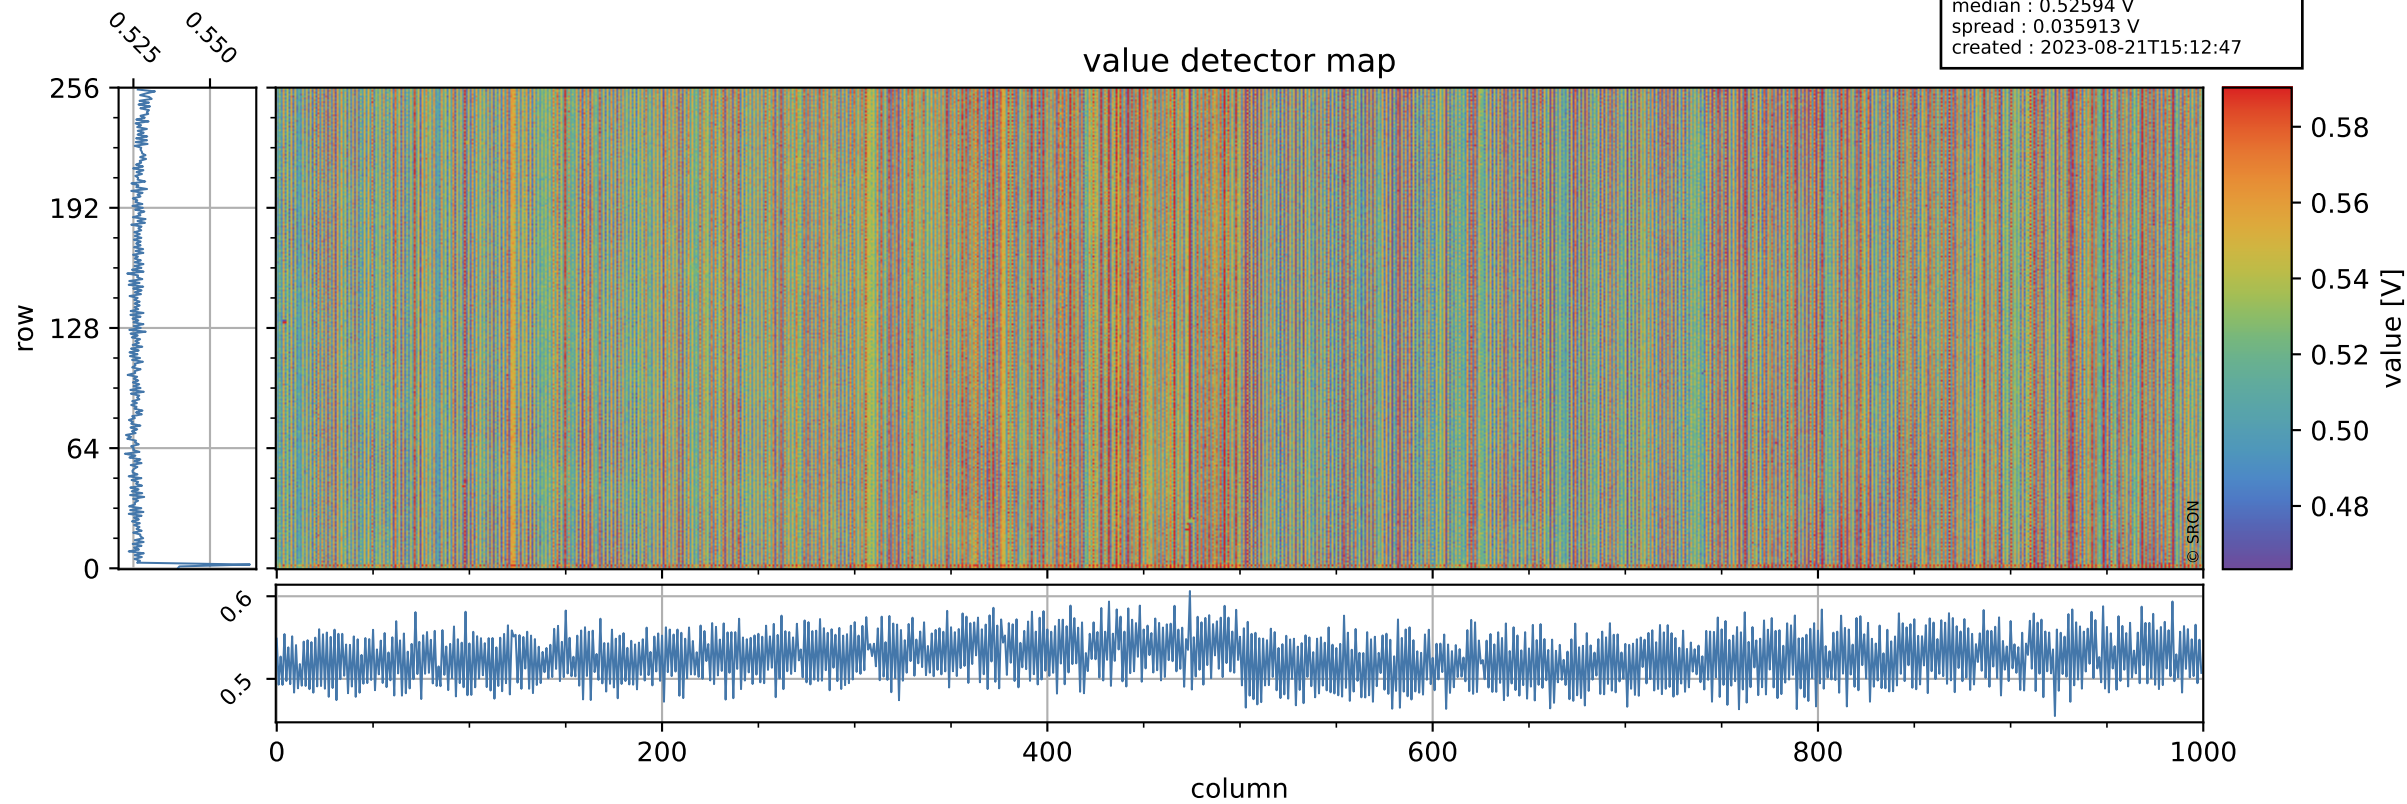

# Tropomi SWIR offset (official)

orbits : 19 in [22687, 22732]  
coverage : 2022-02-28 / 2022-03-03  
median : 0.52594 V  
spread : 0.035913 V  
created : 2023-08-21T15:12:47

## value detector map

# Tropomi SWIR offset (official)

orbits : 19 in [22687, 22732]  
coverage : 2022-02-28 / 2022-03-03  
median : 28.666  $\mu\text{V}$   
spread : 14.423  $\mu\text{V}$   
created : 2023-08-21T15:12:47

# Tropomi SWIR offset (official) ground-tracks of Sentinel-5P

orbits : 19 in [22687, 22732]  
coverage : 2022-02-28 / 2022-03-03  
created : 2023-08-21T15:12:48