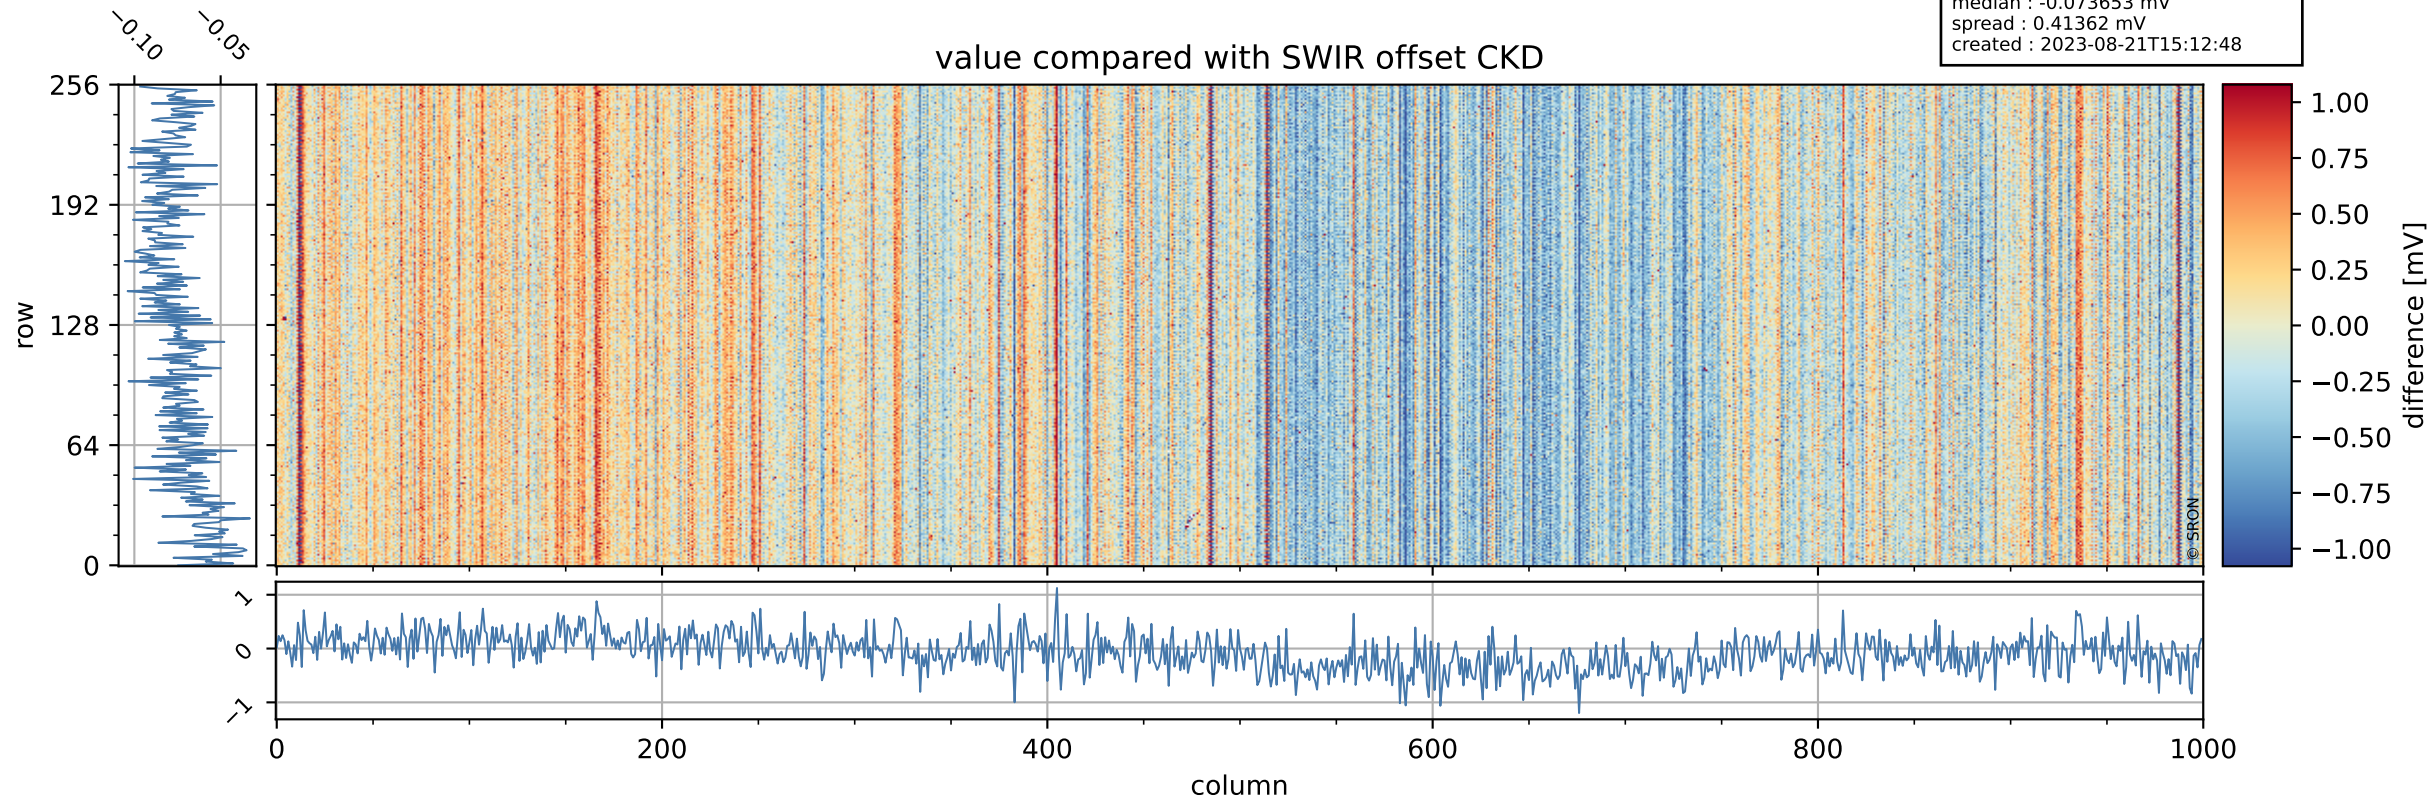

## value detector map

# Tropomi SWIR offset (official)

orbits : 19 in [22687, 22732]  
coverage : 2022-02-28 / 2022-03-03  
median : 28.666  $\mu\text{V}$   
spread : 14.423  $\mu\text{V}$   
created : 2023-08-21T15:12:47

# Tropomi SWIR offset (official)

orbits : 19 in [22687, 22732]  
coverage : 2022-02-28 / 2022-03-03  
median : -0.073653 mV  
spread : 0.41362 mV  
created : 2023-08-21T15:12:48

value compared with SWIR offset CKD

# Tropomi SWIR offset (official) ground-tracks of Sentinel-5P

orbits : 19 in [22687, 22732]  
coverage : 2022-02-28 / 2022-03-03  
created : 2023-08-21T15:12:48