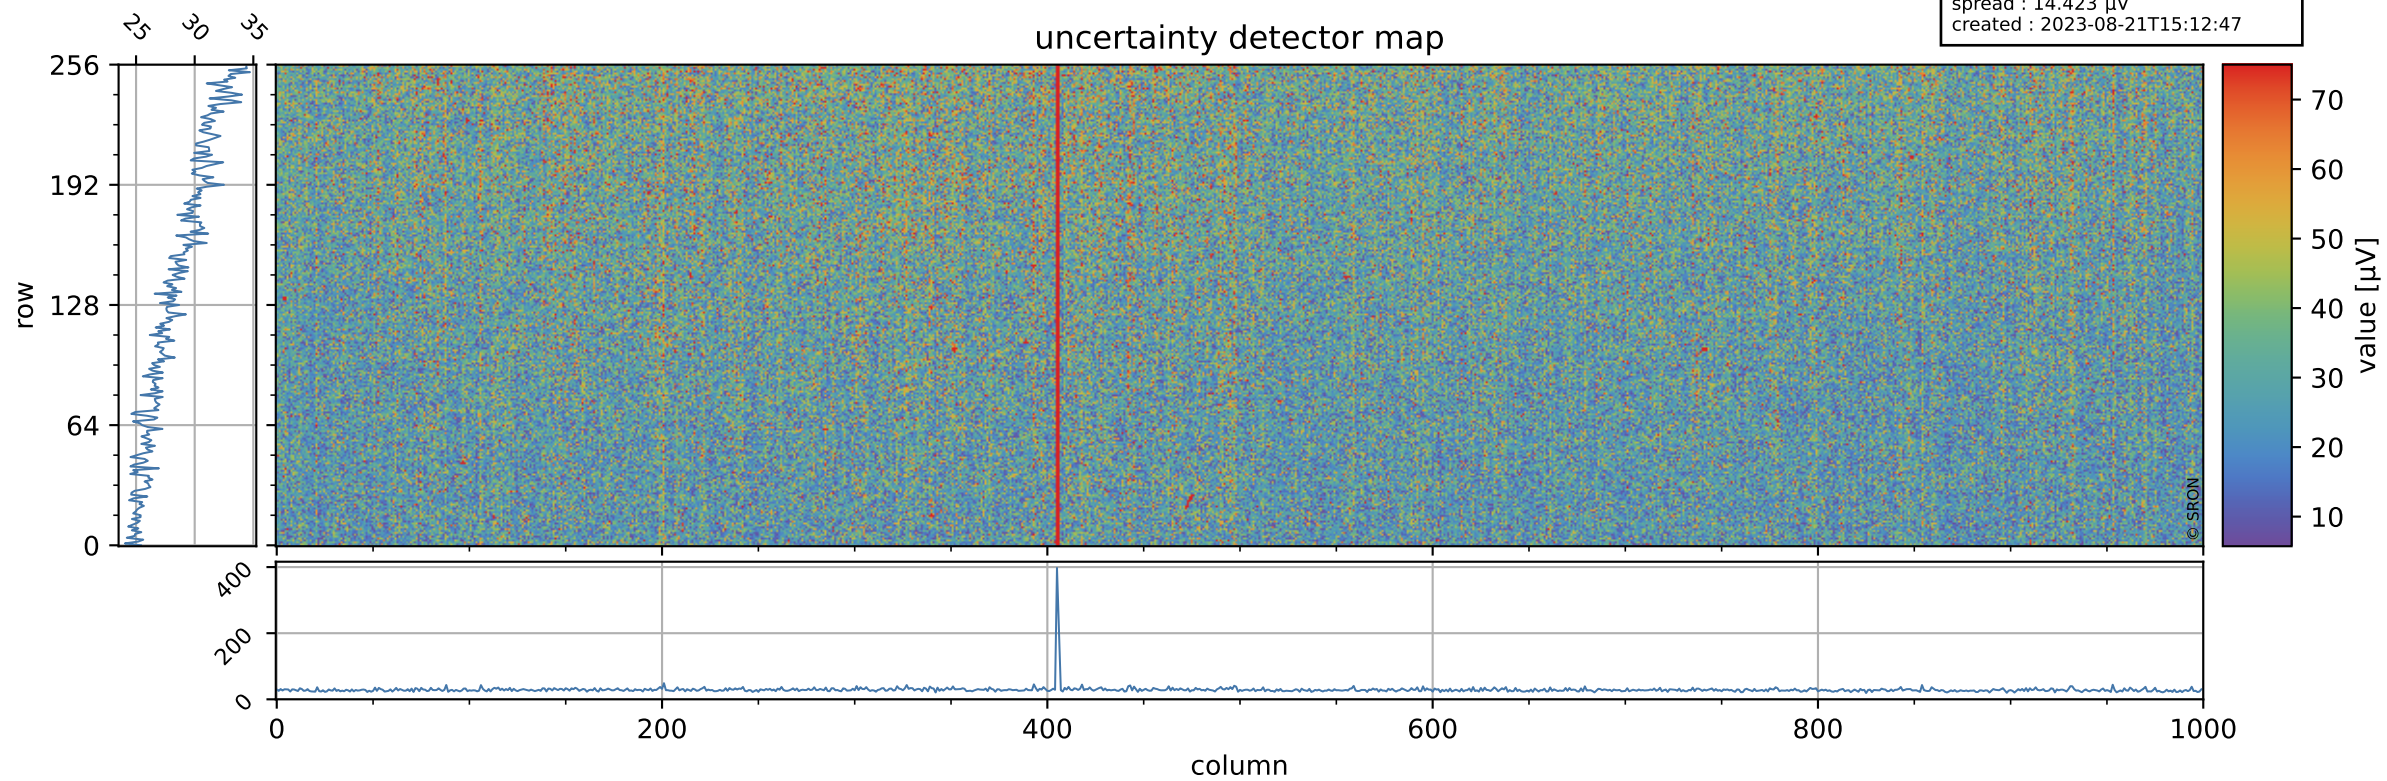

# Tropomi SWIR offset (official)

orbits : 19 in [22687, 22732]  
coverage : 2022-02-28 / 2022-03-03  
median : 0.52594 V  
spread : 0.035913 V  
created : 2023-08-21T15:12:47

## value detector map

# Tropomi SWIR offset (official)

orbits : 19 in [22687, 22732]  
coverage : 2022-02-28 / 2022-03-03  
median : 28.666  $\mu\text{V}$   
spread : 14.423  $\mu\text{V}$   
created : 2023-08-21T15:12:47

# Tropomi SWIR offset (official) ground-tracks of Sentinel-5P

orbits : 19 in [22687, 22732]  
coverage : 2022-02-28 / 2022-03-03  
created : 2023-08-21T15:12:48