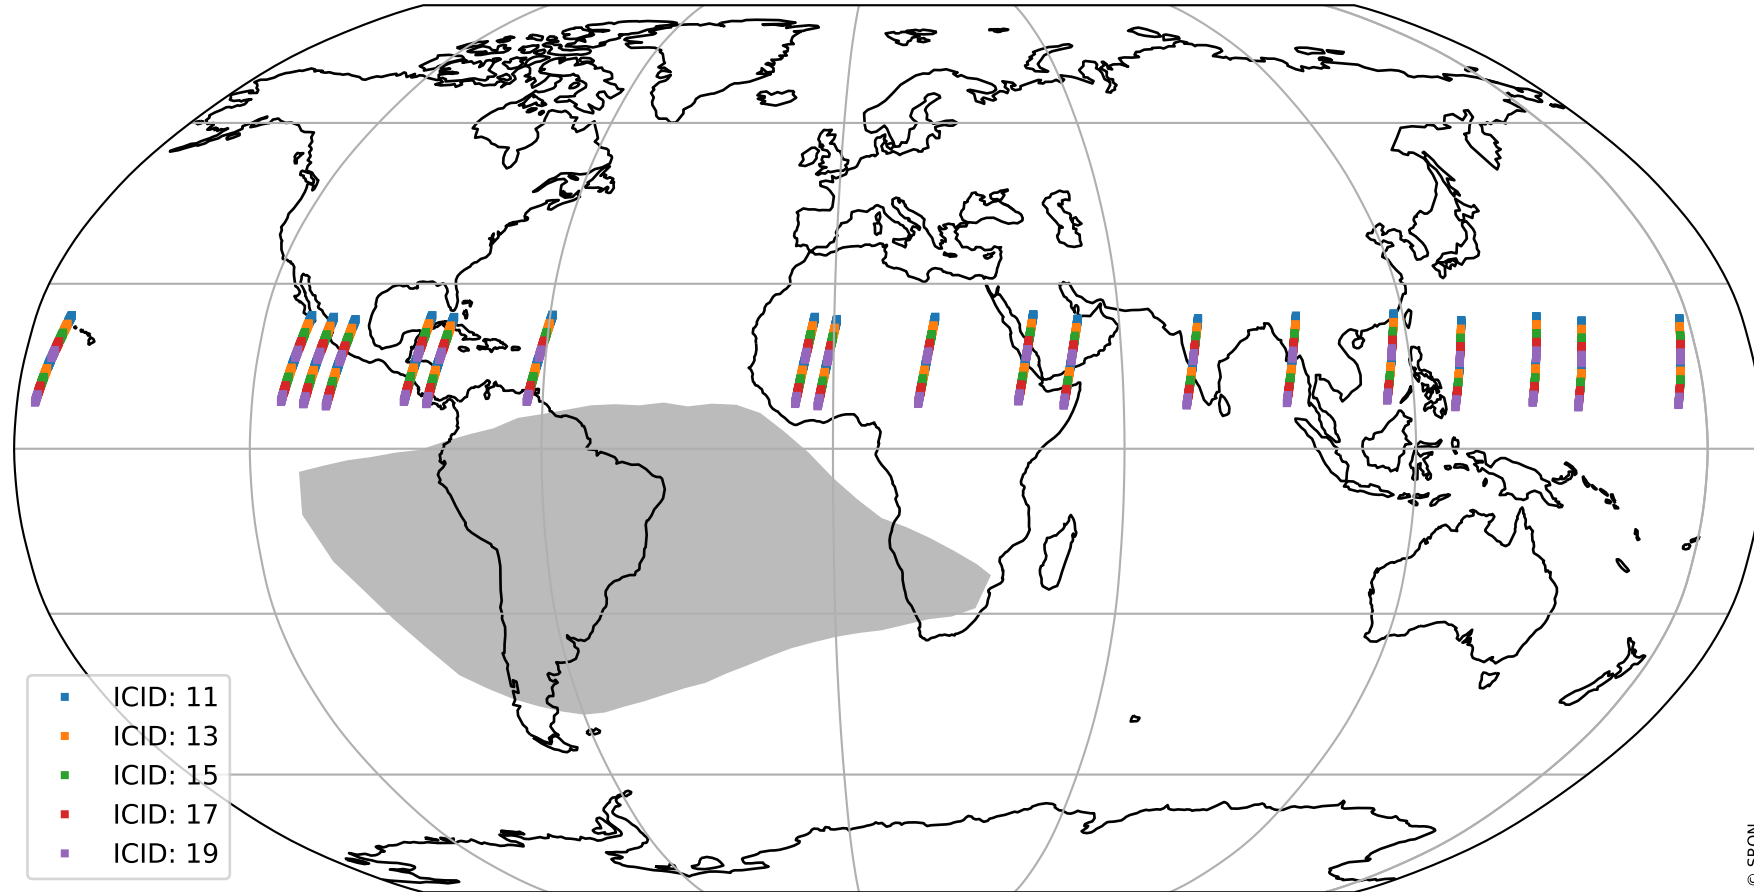

# Tropomi SWIR offset (official)

orbits : 19 in [22687, 22732]  
coverage : 2022-02-28 / 2022-03-03  
median : 28.666  $\mu\text{V}$   
spread : 14.423  $\mu\text{V}$   
created : 2023-08-21T15:12:47

# Tropomi SWIR offset (official)

orbits : 19 in [22687, 22732]  
coverage : 2022-02-28 / 2022-03-03  
median : -0.073653 mV  
spread : 0.41362 mV  
created : 2023-08-21T15:12:48

value compared with SWIR offset CKD

# Tropomi SWIR offset (official) ground-tracks of Sentinel-5P

orbits : 19 in [22687, 22732]  
coverage : 2022-02-28 / 2022-03-03  
created : 2023-08-21T15:12:48

# Tropomi SWIR offset (official)

orbits : [2827, 22732]  
coverage : 2018-04-30 / 2022-03-03  
created : 2023-08-21T15:12:49