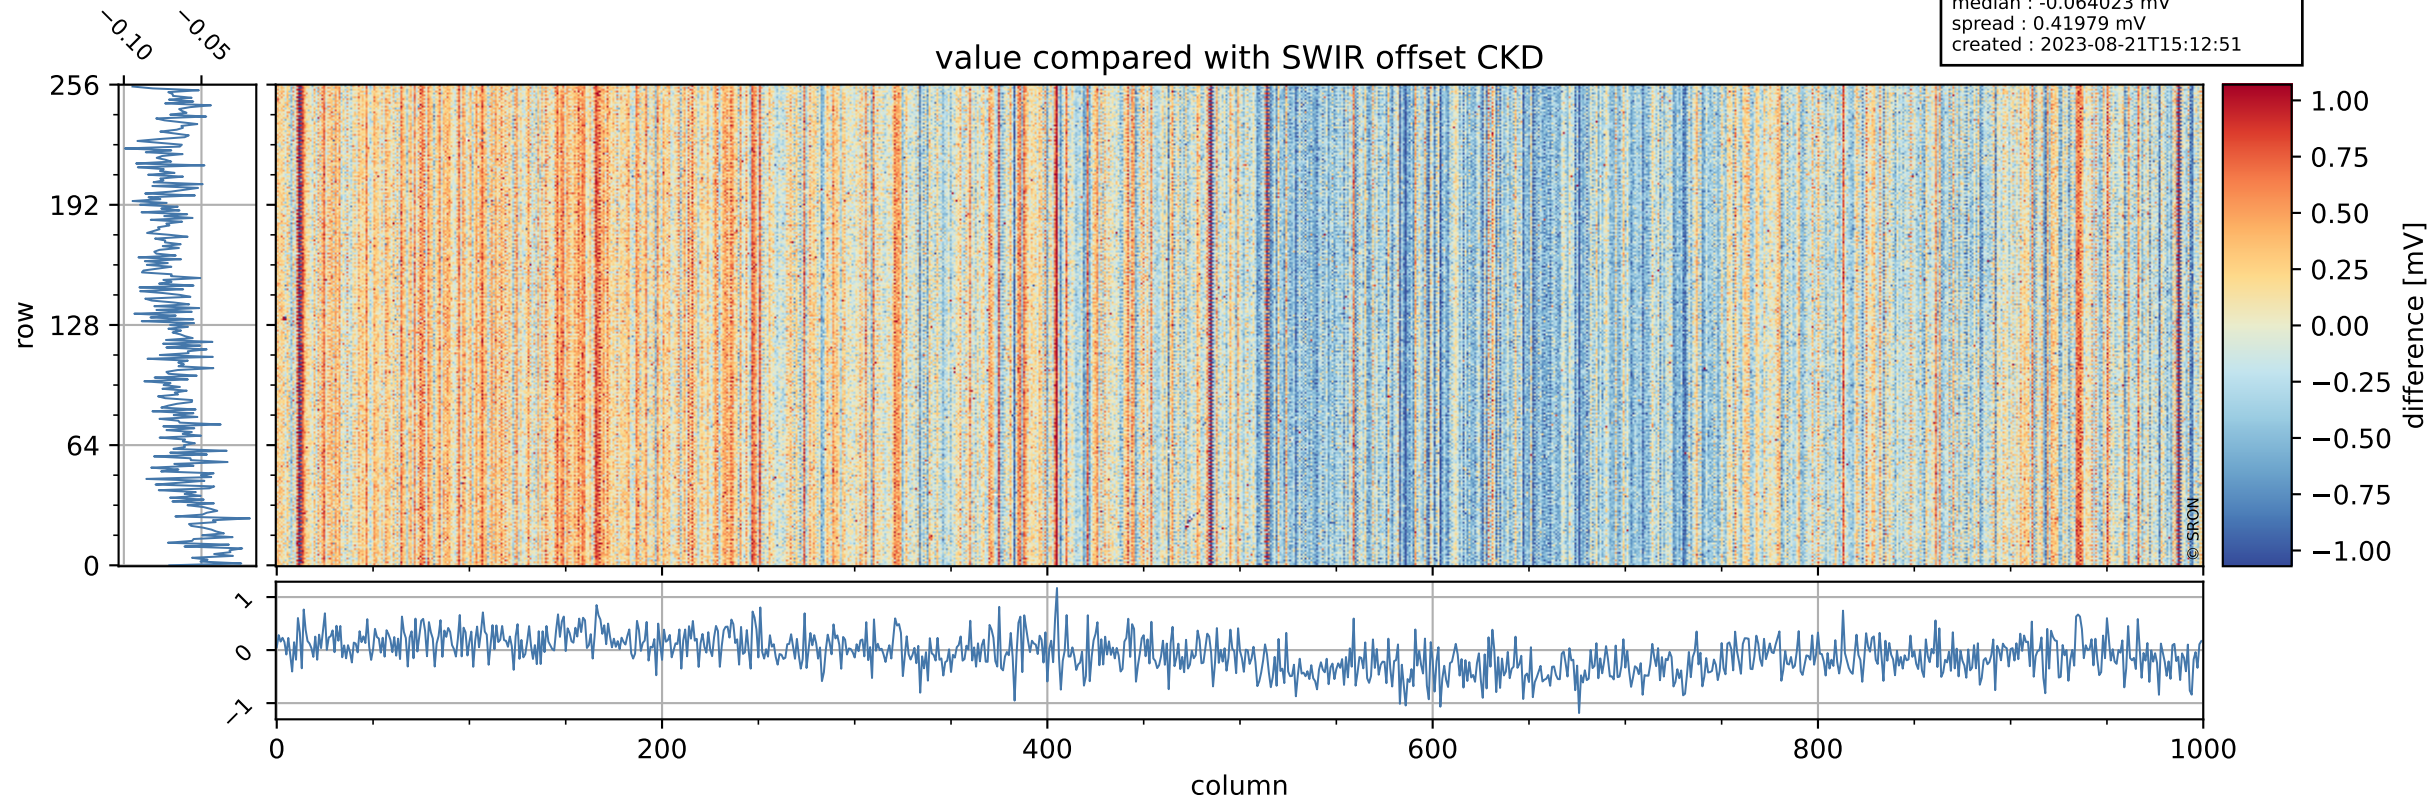

## value detector map

# Tropomi SWIR offset (official)

orbits : 20 in [22702, 22747]  
coverage : 2022-03-01 / 2022-03-04  
median : 27.96  $\mu\text{V}$   
spread : 14.269  $\mu\text{V}$   
created : 2023-08-21T15:12:50

# Tropomi SWIR offset (official)

orbits : 20 in [22702, 22747]  
coverage : 2022-03-01 / 2022-03-04  
median : -0.064023 mV  
spread : 0.41979 mV  
created : 2023-08-21T15:12:51

value compared with SWIR offset CKD

# Tropomi SWIR offset (official) ground-tracks of Sentinel-5P

orbits : 20 in [22702, 22747]  
coverage : 2022-03-01 / 2022-03-04  
created : 2023-08-21T15:12:51