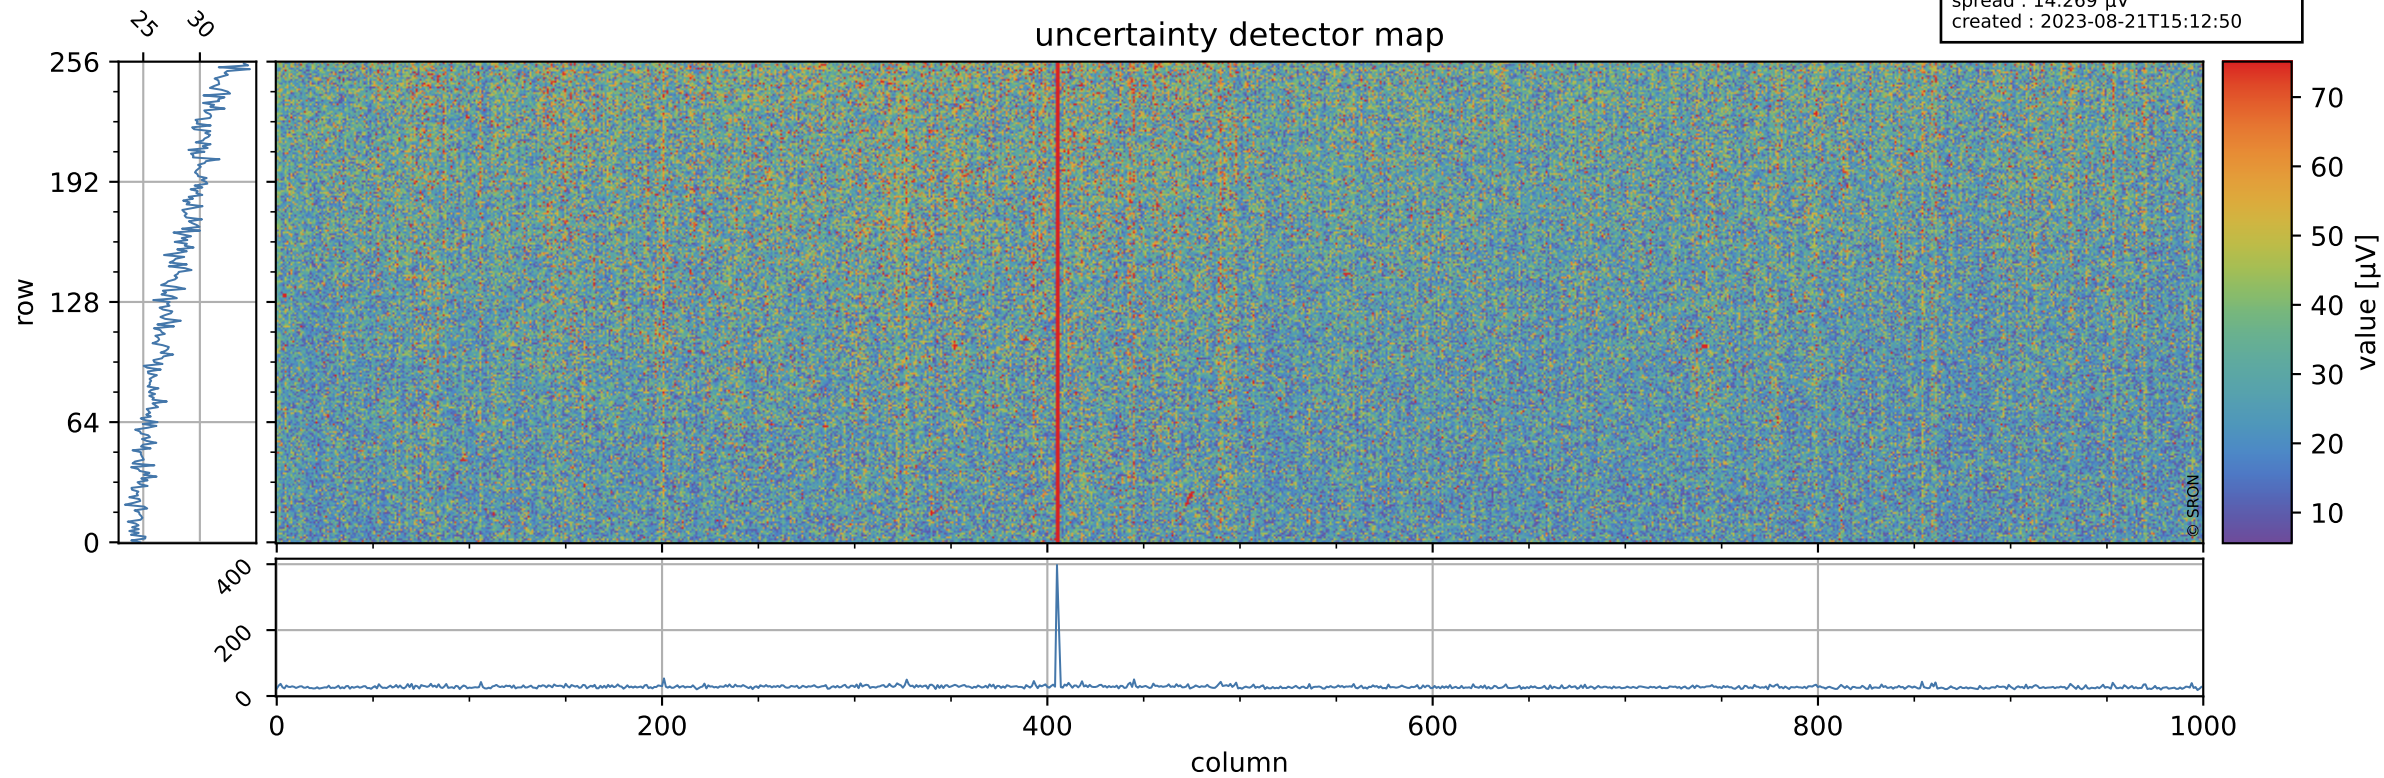

# Tropomi SWIR offset (official)

orbits : 20 in [22702, 22747]  
coverage : 2022-03-01 / 2022-03-04  
median : 0.52594 V  
spread : 0.035912 V  
created : 2023-08-21T15:12:50

## value detector map

# Tropomi SWIR offset (official)

orbits : 20 in [22702, 22747]  
coverage : 2022-03-01 / 2022-03-04  
median : 27.96  $\mu\text{V}$   
spread : 14.269  $\mu\text{V}$   
created : 2023-08-21T15:12:50

# Tropomi SWIR offset (official) ground-tracks of Sentinel-5P

orbits : 20 in [22702, 22747]  
coverage : 2022-03-01 / 2022-03-04  
created : 2023-08-21T15:12:51