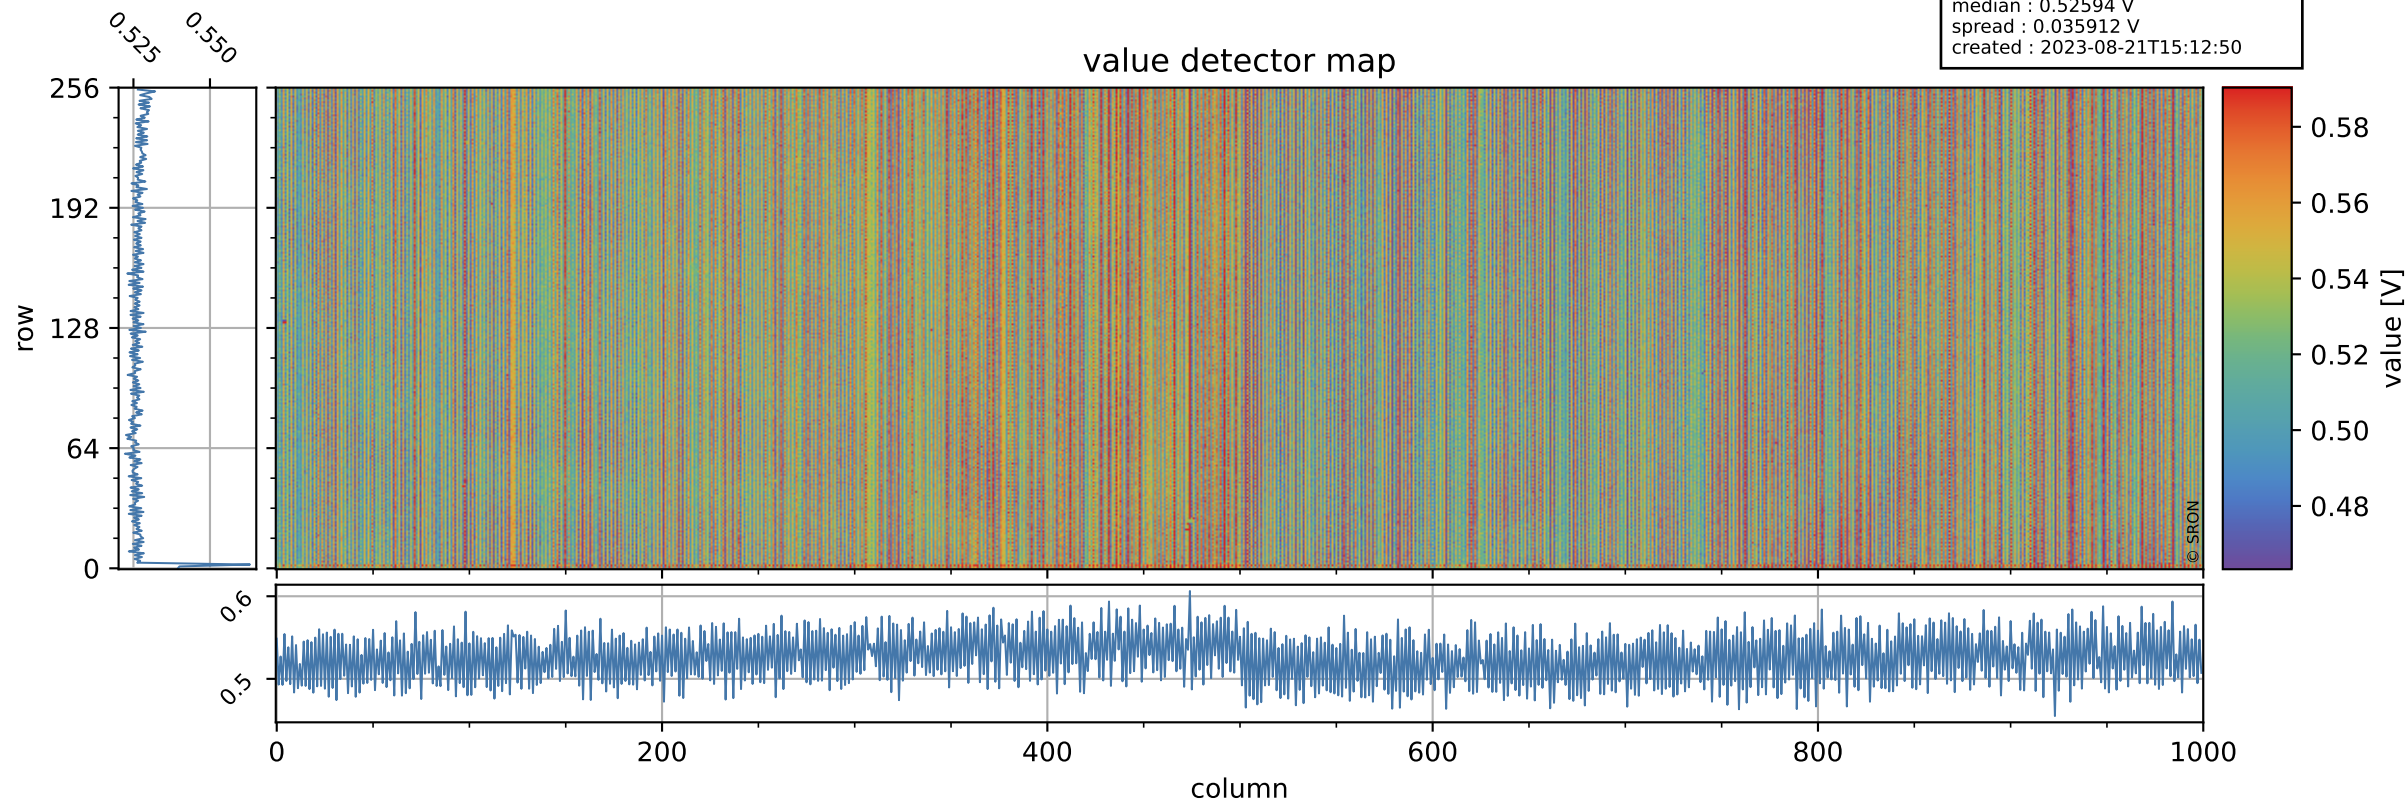

# Tropomi SWIR offset (official)

orbits : 20 in [22702, 22747]  
coverage : 2022-03-01 / 2022-03-04  
median : 0.52594 V  
spread : 0.035912 V  
created : 2023-08-21T15:12:50

## value detector map

# Tropomi SWIR offset (official)

orbits : 20 in [22702, 22747]  
coverage : 2022-03-01 / 2022-03-04  
median : 27.96  $\mu\text{V}$   
spread : 14.269  $\mu\text{V}$   
created : 2023-08-21T15:12:50

# Tropomi SWIR offset (official) ground-tracks of Sentinel-5P

orbits : 20 in [22702, 22747]  
coverage : 2022-03-01 / 2022-03-04  
created : 2023-08-21T15:12:51