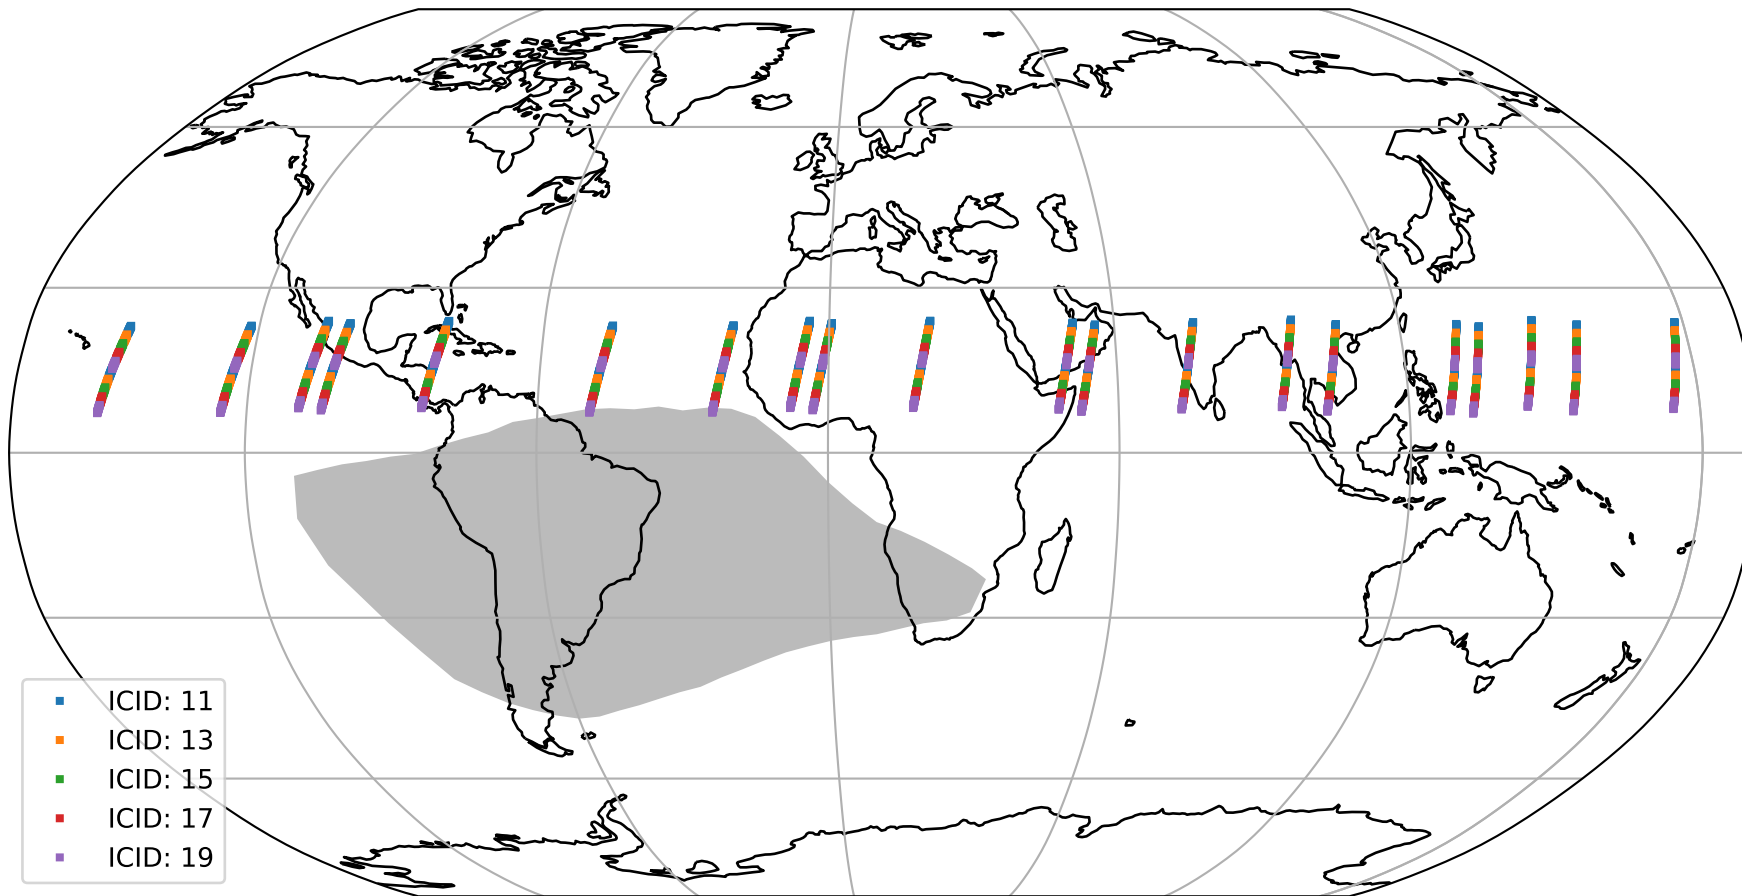

# Tropomi SWIR offset (official)

orbits : 20 in [22702, 22747]  
coverage : 2022-03-01 / 2022-03-04  
median : 27.96  $\mu\text{V}$   
spread : 14.269  $\mu\text{V}$   
created : 2023-08-21T15:12:50

# Tropomi SWIR offset (official)

orbits : 20 in [22702, 22747]  
coverage : 2022-03-01 / 2022-03-04  
median : -0.064023 mV  
spread : 0.41979 mV  
created : 2023-08-21T15:12:51

value compared with SWIR offset CKD

# Tropomi SWIR offset (official) ground-tracks of Sentinel-5P

orbits : 20 in [22702, 22747]  
coverage : 2022-03-01 / 2022-03-04  
created : 2023-08-21T15:12:51

# Tropomi SWIR offset (official)

orbits : [2827, 22747]  
coverage : 2018-04-30 / 2022-03-04  
created : 2023-08-21T15:12:52