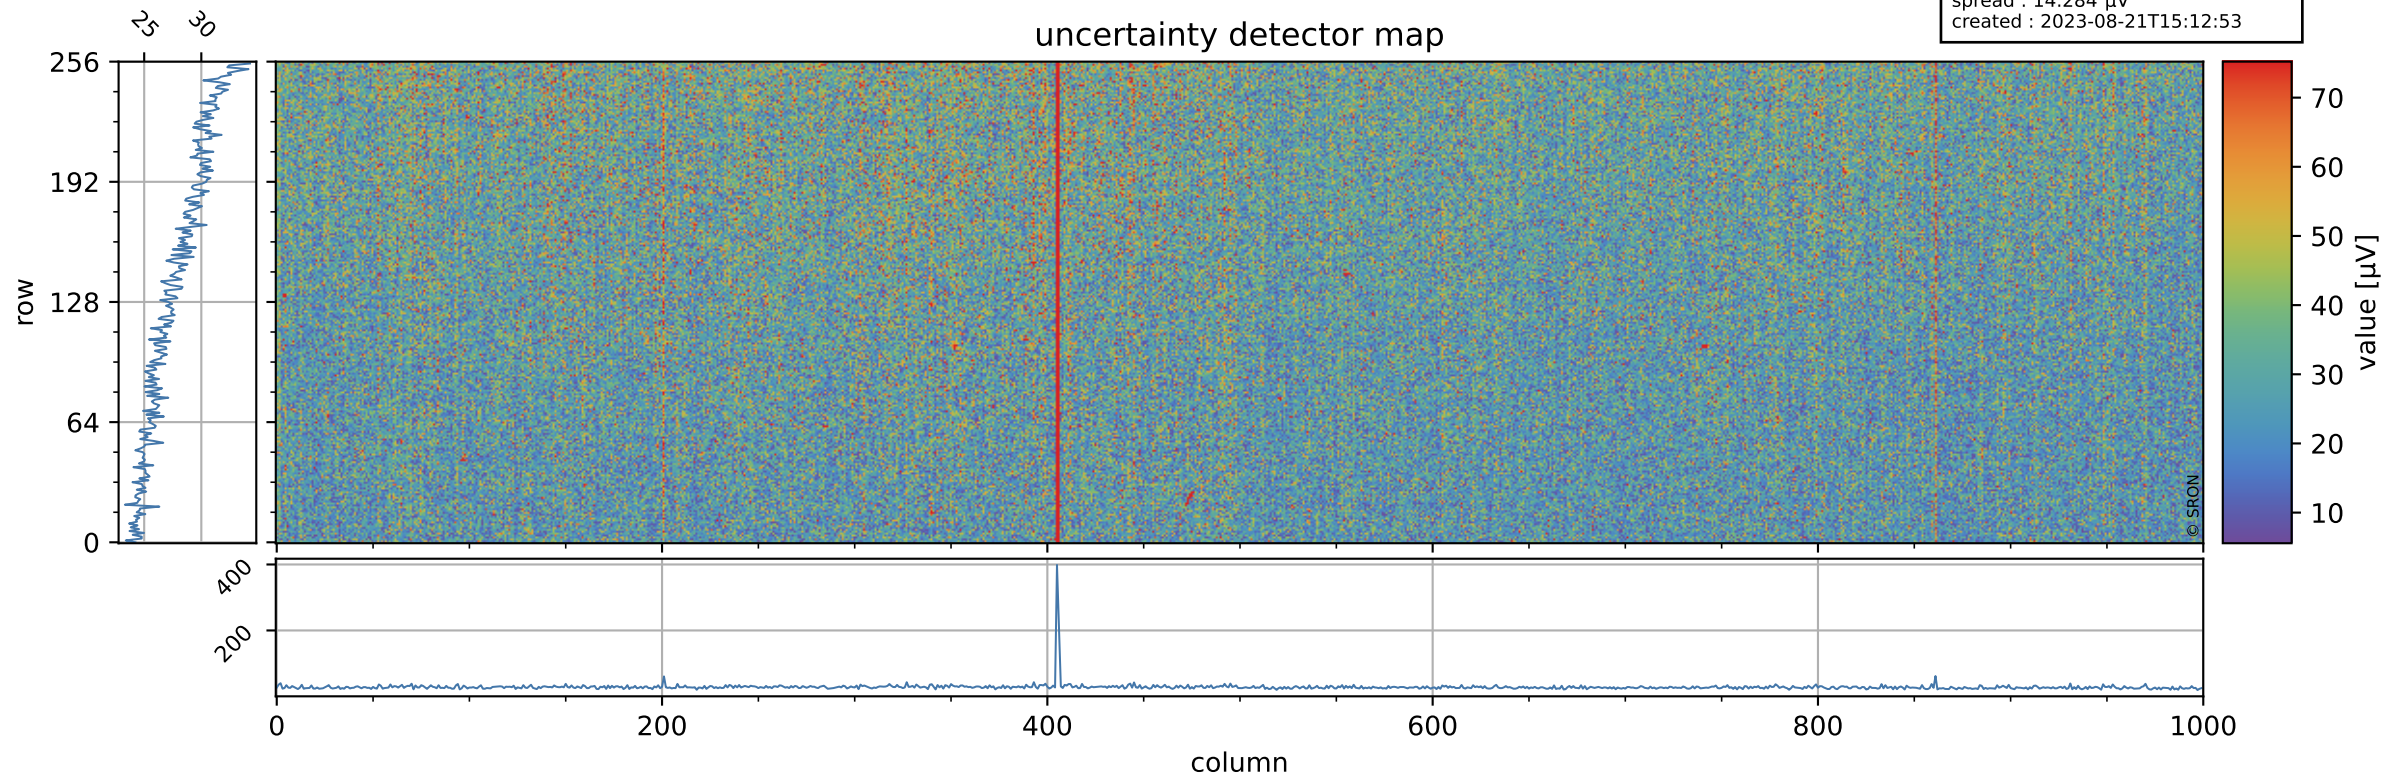

Tropomi SWIR offset (official)

orbits : 19 in [22717, 22762]
coverage : 2022-03-02 / 2022-03-05
median : 0.52595 V
spread : 0.035912 V
created : 2023-08-21T15:12:53

value detector map

Tropomi SWIR offset (official)

orbits : 19 in [22717, 22762]
coverage : 2022-03-02 / 2022-03-05
median : 27.953 μV
spread : 14.284 μV
created : 2023-08-21T15:12:53

Tropomi SWIR offset (official)

orbits : 19 in [22717, 22762]
coverage : 2022-03-02 / 2022-03-05
median : -0.056733 mV
spread : 0.42606 mV
created : 2023-08-21T15:12:54

value compared with SWIR offset CKD

Tropomi SWIR offset (official) ground-tracks of Sentinel-5P

orbits : 19 in [22717, 22762]
coverage : 2022-03-02 / 2022-03-05
created : 2023-08-21T15:12:54

Tropomi SWIR offset (official)

orbits : [2827, 22762]
coverage : 2018-04-30 / 2022-03-05
created : 2023-08-21T15:12:55

trend of detector median & temperatures