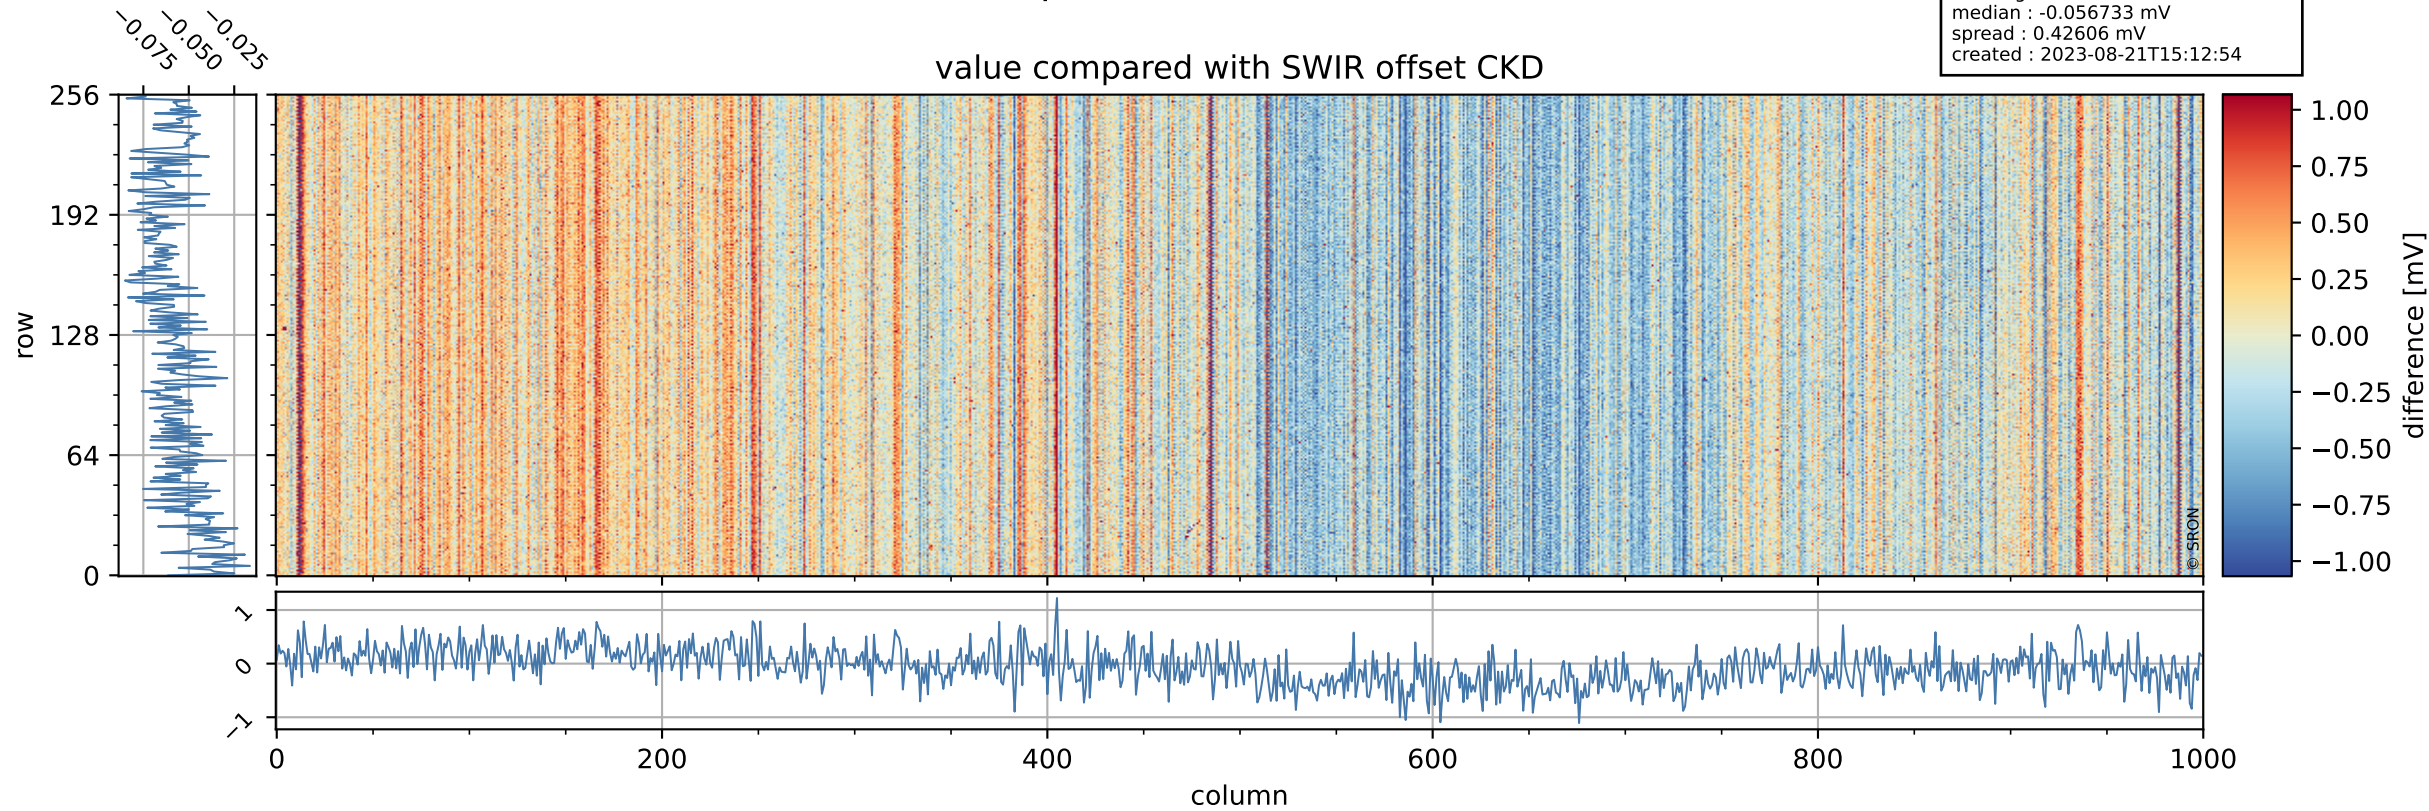

Tropomi SWIR offset (official)

orbits : 19 in [22717, 22762]
coverage : 2022-03-02 / 2022-03-05
median : 0.52595 V
spread : 0.035912 V
created : 2023-08-21T15:12:53

value detector map

Tropomi SWIR offset (official)

orbits : 19 in [22717, 22762]
coverage : 2022-03-02 / 2022-03-05
median : 27.953 μV
spread : 14.284 μV
created : 2023-08-21T15:12:53

Tropomi SWIR offset (official)

orbits : 19 in [22717, 22762]
coverage : 2022-03-02 / 2022-03-05
median : -0.056733 mV
spread : 0.42606 mV
created : 2023-08-21T15:12:54

value compared with SWIR offset CKD

Tropomi SWIR offset (official) ground-tracks of Sentinel-5P

orbits : 19 in [22717, 22762]
coverage : 2022-03-02 / 2022-03-05
created : 2023-08-21T15:12:54

Tropomi SWIR offset (official)

orbits : [2827, 22762]
coverage : 2018-04-30 / 2022-03-05
created : 2023-08-21T15:12:55

trend of detector median & temperatures