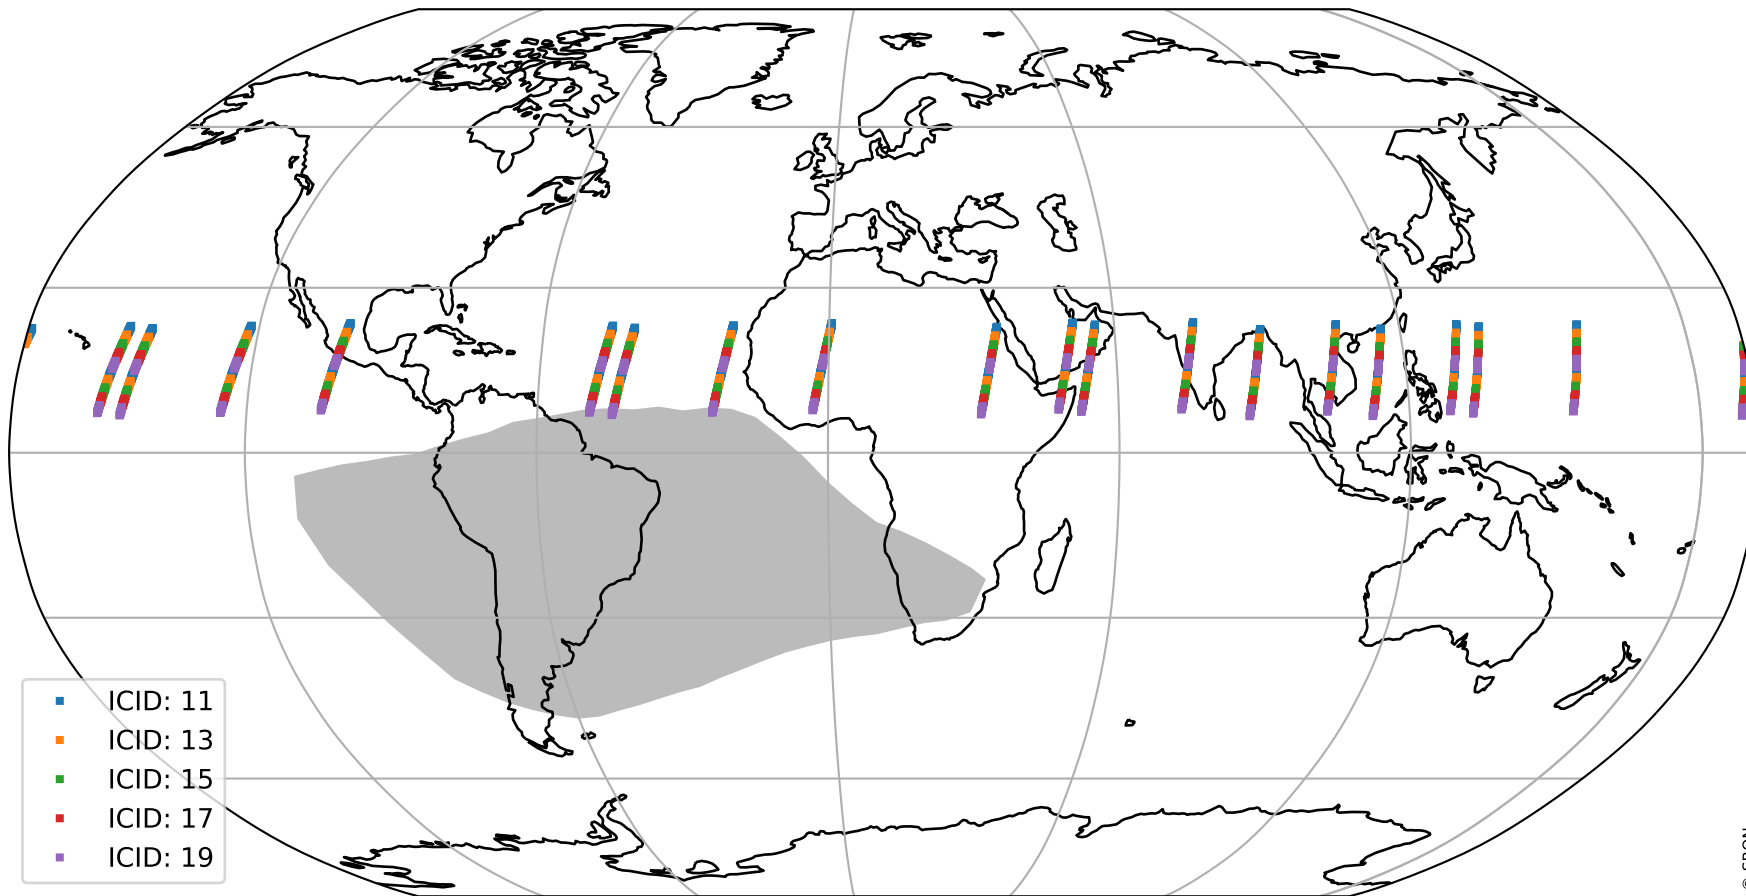

Tropomi SWIR offset (official)

orbits : 19 in [22717, 22762]
coverage : 2022-03-02 / 2022-03-05
median : 0.52595 V
spread : 0.035912 V
created : 2023-08-21T15:12:53

value detector map

Tropomi SWIR offset (official)

orbits : 19 in [22717, 22762]
coverage : 2022-03-02 / 2022-03-05
median : 27.953 μV
spread : 14.284 μV
created : 2023-08-21T15:12:53

Tropomi SWIR offset (official)

orbits : 19 in [22717, 22762]
coverage : 2022-03-02 / 2022-03-05
median : -0.056733 mV
spread : 0.42606 mV
created : 2023-08-21T15:12:54

value compared with SWIR offset CKD

Tropomi SWIR offset (official) ground-tracks of Sentinel-5P

orbits : 19 in [22717, 22762]
coverage : 2022-03-02 / 2022-03-05
created : 2023-08-21T15:12:54

Tropomi SWIR offset (official)

orbits : [2827, 22762]
coverage : 2018-04-30 / 2022-03-05
created : 2023-08-21T15:12:55

trend of detector median & temperatures