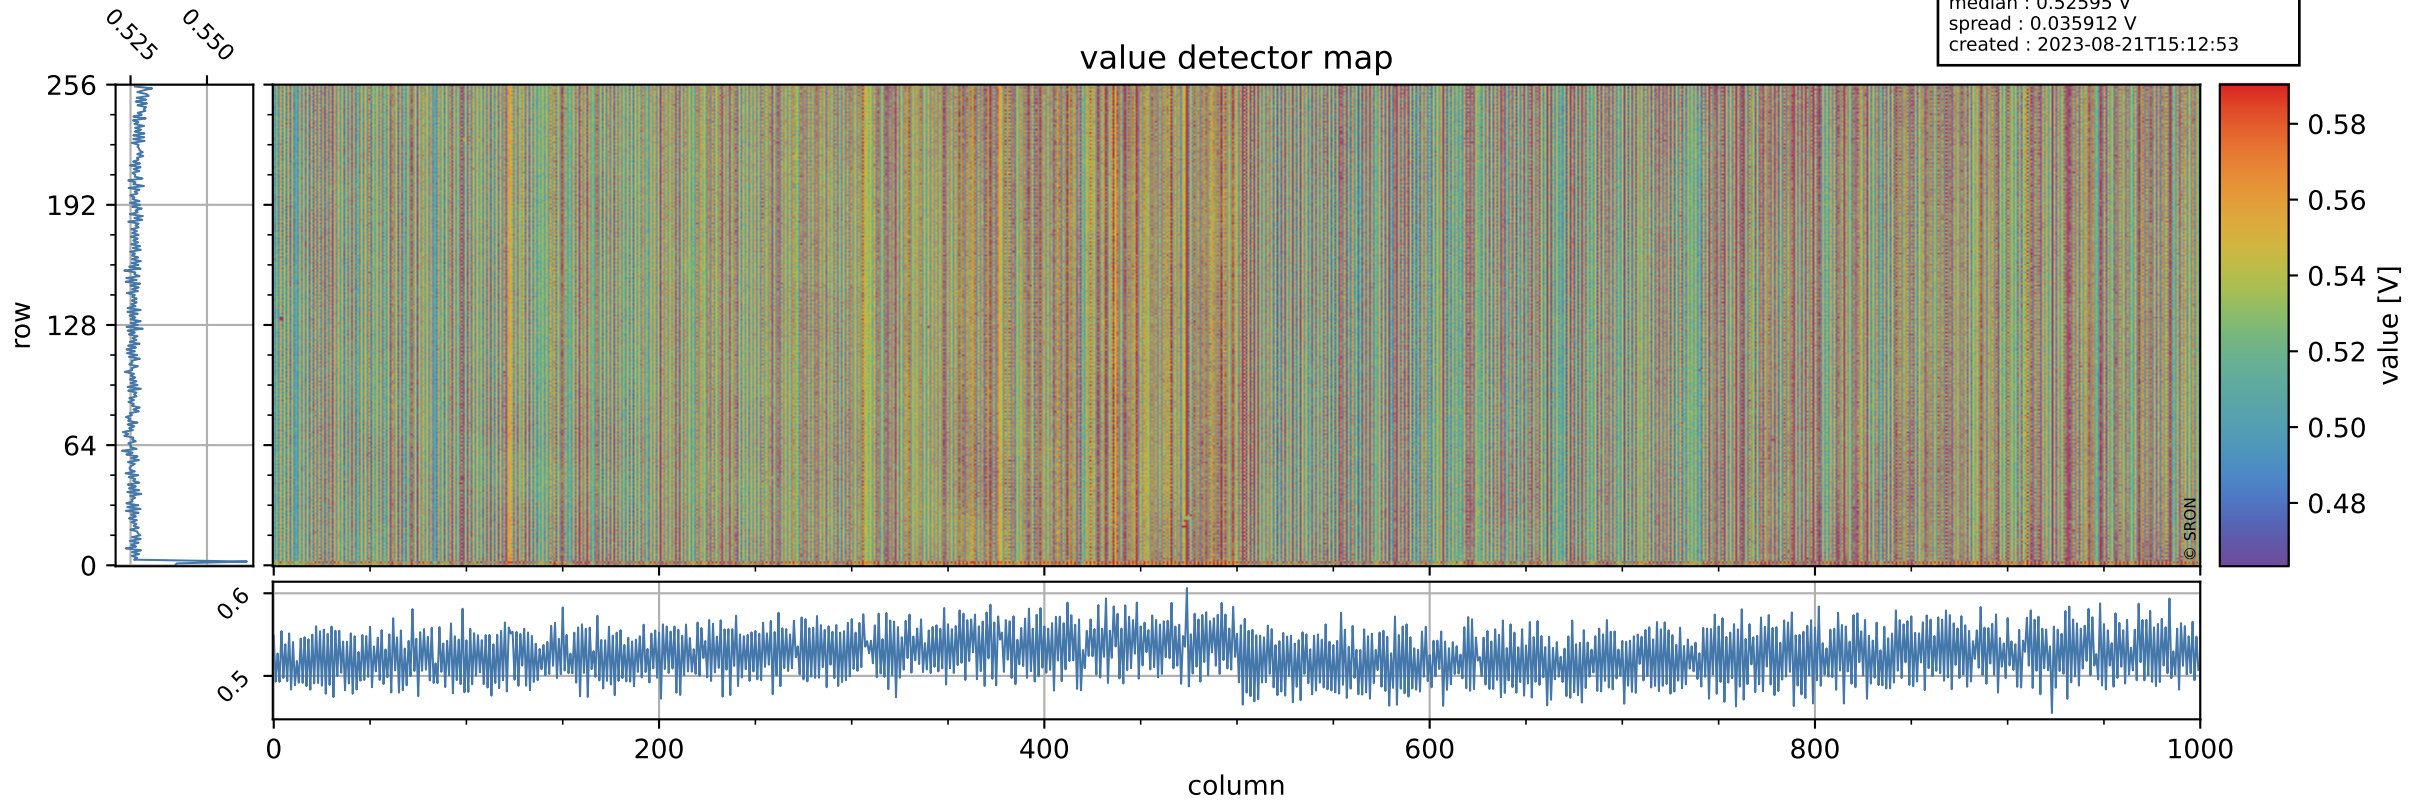

Tropomi SWIR offset (official)

orbits : 19 in [22717, 22762]
coverage : 2022-03-02 / 2022-03-05
median : 0.52595 V
spread : 0.035912 V
created : 2023-08-21T15:12:53

value detector map

Tropomi SWIR offset (official)

orbits : 19 in [22717, 22762]
coverage : 2022-03-02 / 2022-03-05
median : 27.953 μV
spread : 14.284 μV
created : 2023-08-21T15:12:53

Tropomi SWIR offset (official)

orbits : 19 in [22717, 22762]
coverage : 2022-03-02 / 2022-03-05
median : -0.056733 mV
spread : 0.42606 mV
created : 2023-08-21T15:12:54

value compared with SWIR offset CKD

Tropomi SWIR offset (official) ground-tracks of Sentinel-5P

orbits : 19 in [22717, 22762]
coverage : 2022-03-02 / 2022-03-05
created : 2023-08-21T15:12:54

Tropomi SWIR offset (official)

orbits : [2827, 22762]
coverage : 2018-04-30 / 2022-03-05
created : 2023-08-21T15:12:55

trend of detector median & temperatures