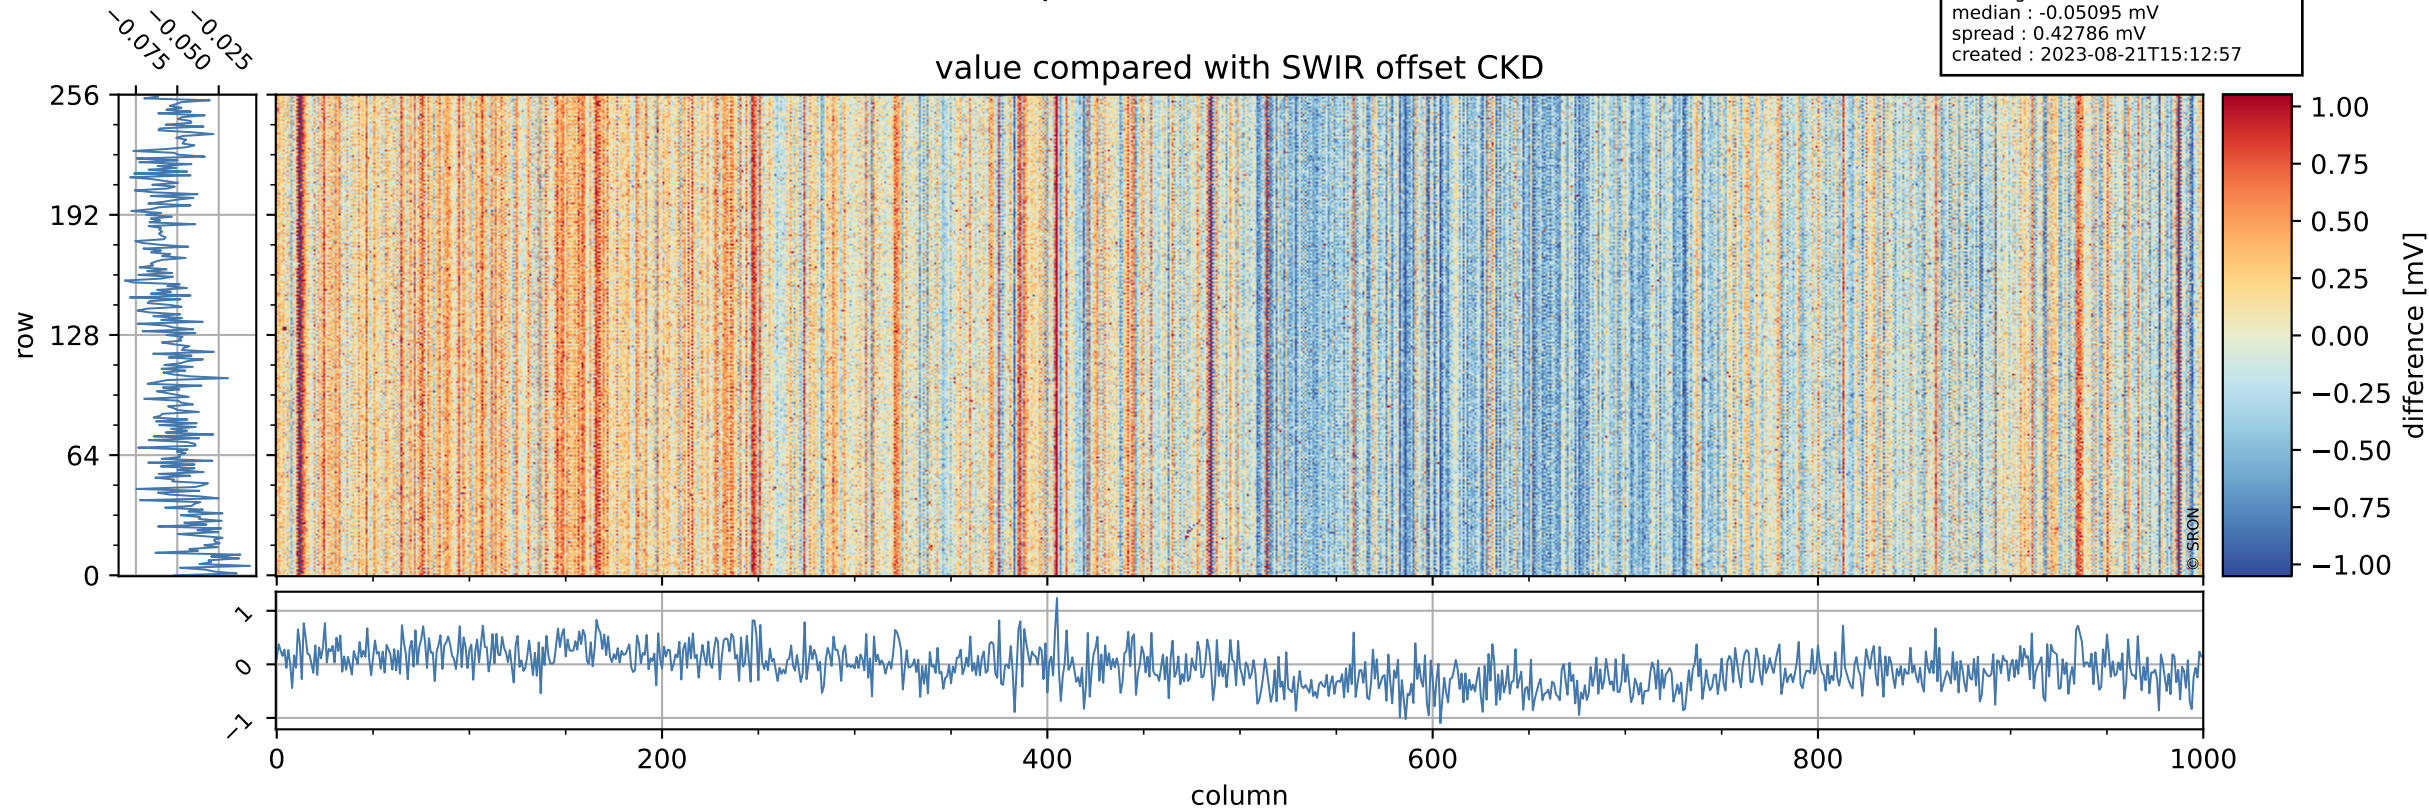

Tropomi SWIR offset (official)

orbits : 20 in [22732, 22777]
coverage : 2022-03-03 / 2022-03-06
median : 0.52596 V
spread : 0.035912 V
created : 2023-08-21T15:12:56

value detector map

Tropomi SWIR offset (official)

orbits : 20 in [22732, 22777]
coverage : 2022-03-03 / 2022-03-06
median : 27.395 μV
spread : 14.068 μV
created : 2023-08-21T15:12:57

Tropomi SWIR offset (official)

orbits : 20 in [22732, 22777]
coverage : 2022-03-03 / 2022-03-06
median : -0.05095 mV
spread : 0.42786 mV
created : 2023-08-21T15:12:57

value compared with SWIR offset CKD

Tropomi SWIR offset (official) ground-tracks of Sentinel-5P

orbits : 20 in [22732, 22777]
coverage : 2022-03-03 / 2022-03-06
created : 2023-08-21T15:12:57

Tropomi SWIR offset (official)

orbits : [2827, 22777]
coverage : 2018-04-30 / 2022-03-06
created : 2023-08-21T15:12:58

trend of detector median & temperatures