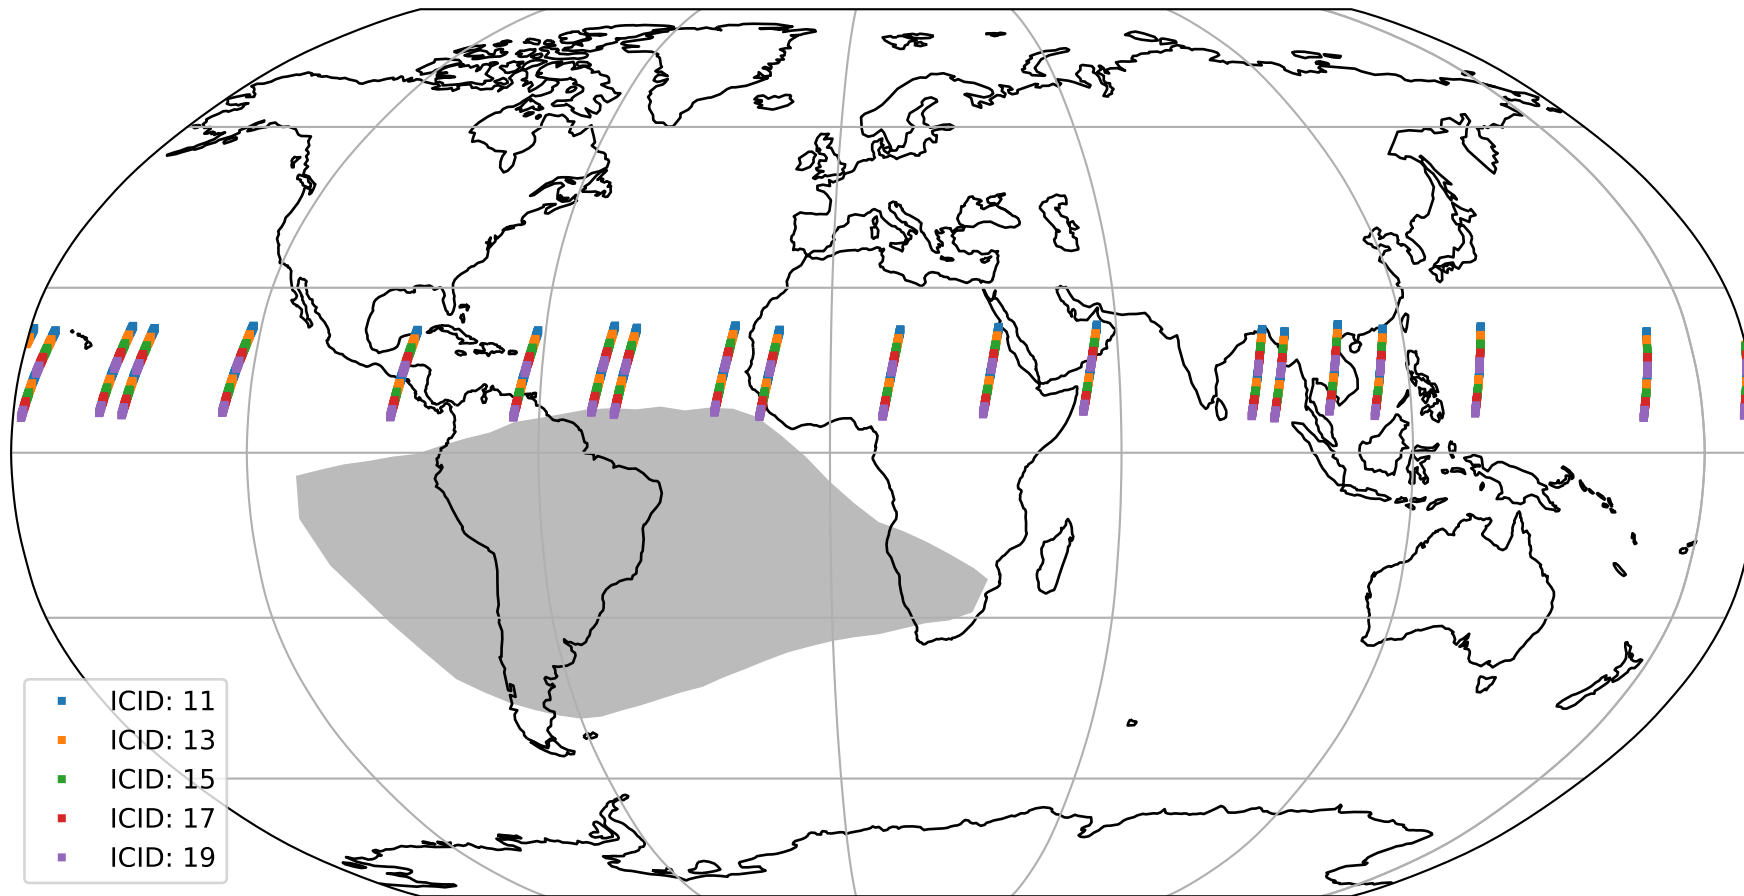

Tropomi SWIR offset (official)

orbits : 20 in [22732, 22777]
coverage : 2022-03-03 / 2022-03-06
median : 0.52596 V
spread : 0.035912 V
created : 2023-08-21T15:12:56

value detector map

Tropomi SWIR offset (official)

orbits : 20 in [22732, 22777]
coverage : 2022-03-03 / 2022-03-06
median : 27.395 μV
spread : 14.068 μV
created : 2023-08-21T15:12:57

Tropomi SWIR offset (official)

orbits : 20 in [22732, 22777]
coverage : 2022-03-03 / 2022-03-06
median : -0.05095 mV
spread : 0.42786 mV
created : 2023-08-21T15:12:57

value compared with SWIR offset CKD

Tropomi SWIR offset (official) ground-tracks of Sentinel-5P

orbits : 20 in [22732, 22777]
coverage : 2022-03-03 / 2022-03-06
created : 2023-08-21T15:12:57

Tropomi SWIR offset (official)

orbits : [2827, 22777]
coverage : 2018-04-30 / 2022-03-06
created : 2023-08-21T15:12:58

trend of detector median & temperatures