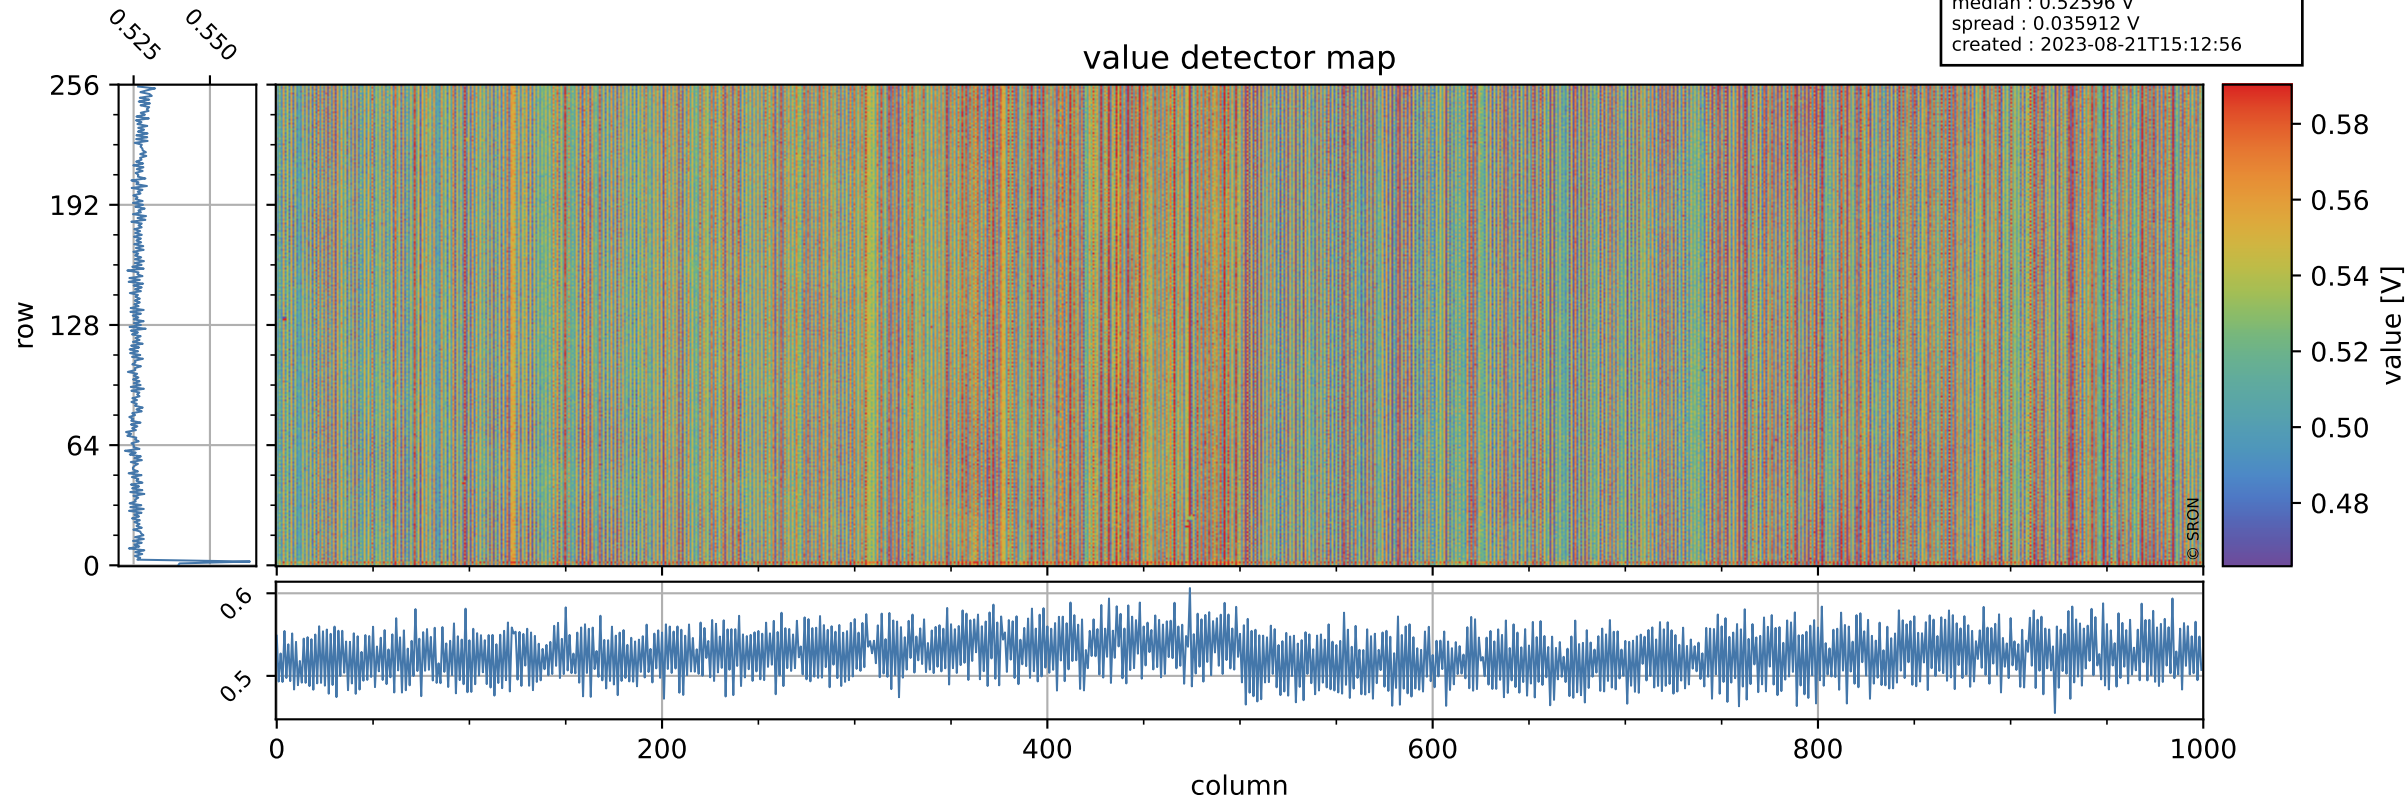

Tropomi SWIR offset (official)

orbits : 20 in [22732, 22777]
coverage : 2022-03-03 / 2022-03-06
median : 0.52596 V
spread : 0.035912 V
created : 2023-08-21T15:12:56

value detector map

Tropomi SWIR offset (official)

orbits : 20 in [22732, 22777]
coverage : 2022-03-03 / 2022-03-06
median : 27.395 μV
spread : 14.068 μV
created : 2023-08-21T15:12:57

Tropomi SWIR offset (official)

orbits : 20 in [22732, 22777]
coverage : 2022-03-03 / 2022-03-06
median : -0.05095 mV
spread : 0.42786 mV
created : 2023-08-21T15:12:57

value compared with SWIR offset CKD

Tropomi SWIR offset (official) ground-tracks of Sentinel-5P

orbits : 20 in [22732, 22777]
coverage : 2022-03-03 / 2022-03-06
created : 2023-08-21T15:12:57

Tropomi SWIR offset (official)

orbits : [2827, 22777]
coverage : 2018-04-30 / 2022-03-06
created : 2023-08-21T15:12:58

trend of detector median & temperatures