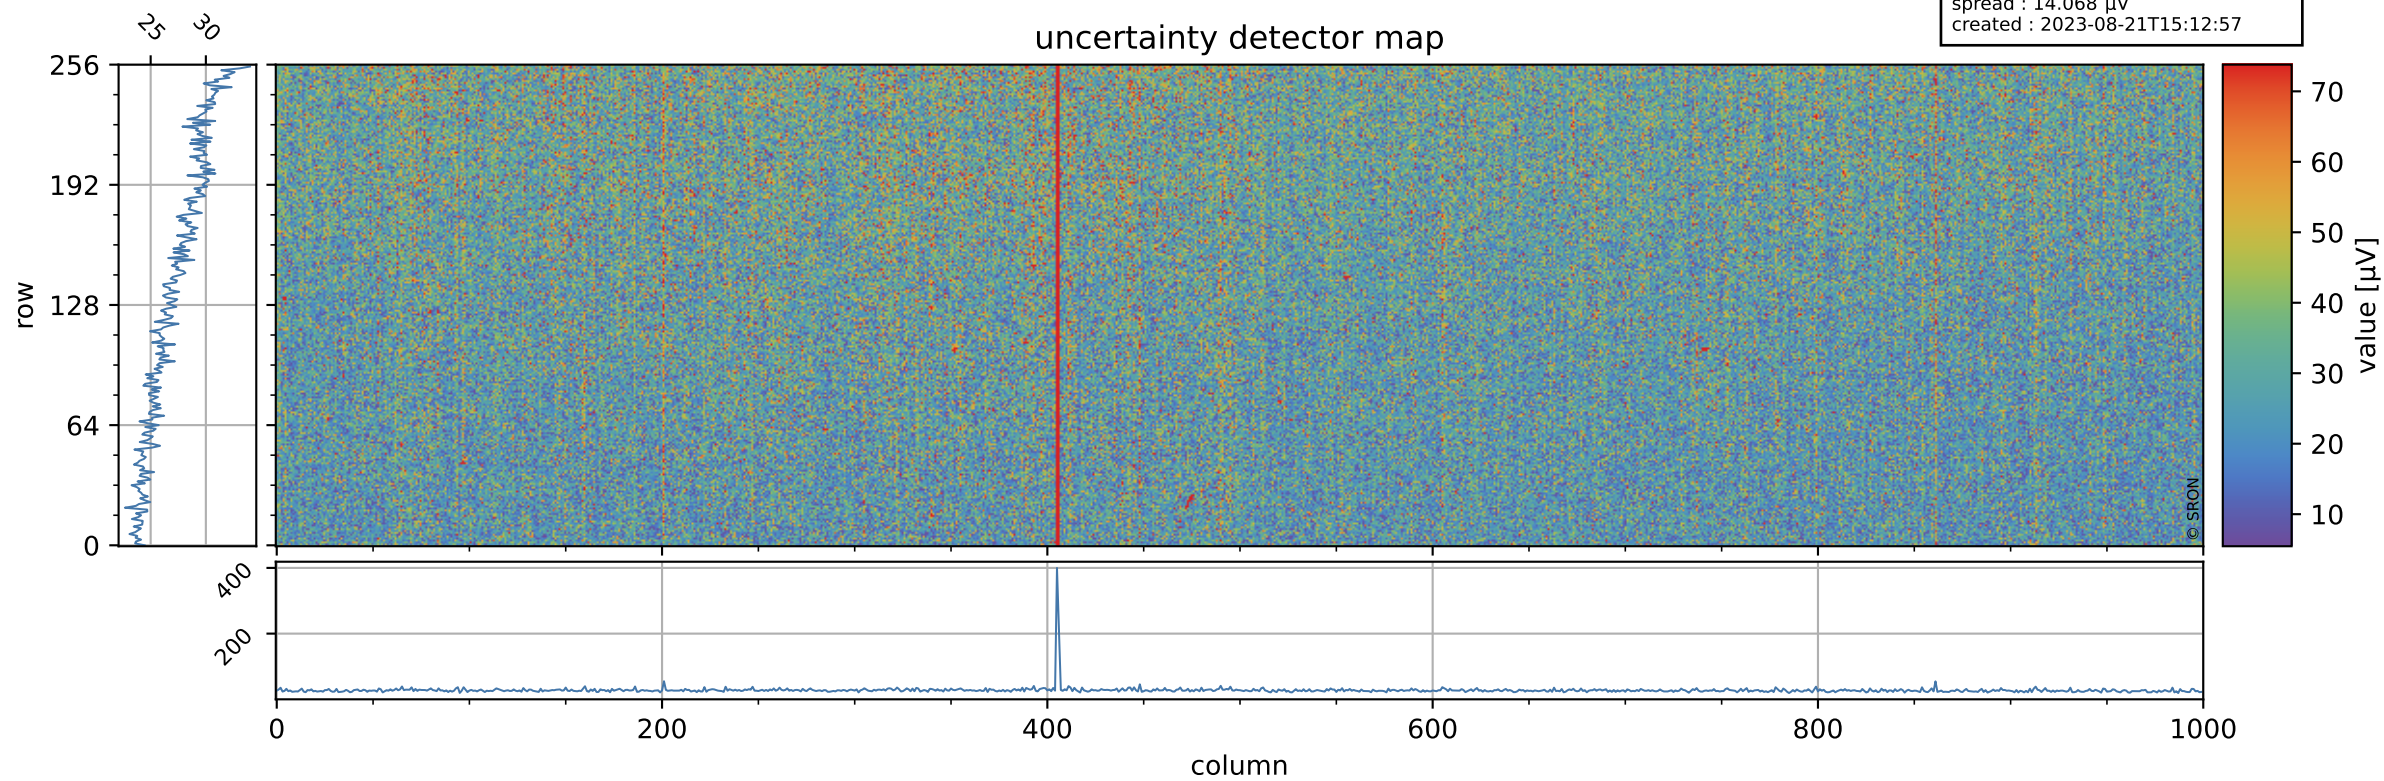

Tropomi SWIR offset (official)

orbits : 20 in [22732, 22777]
coverage : 2022-03-03 / 2022-03-06
median : 0.52596 V
spread : 0.035912 V
created : 2023-08-21T15:12:56

value detector map

Tropomi SWIR offset (official)

orbits : 20 in [22732, 22777]
coverage : 2022-03-03 / 2022-03-06
median : 27.395 μV
spread : 14.068 μV
created : 2023-08-21T15:12:57

Tropomi SWIR offset (official)

orbits : 20 in [22732, 22777]
coverage : 2022-03-03 / 2022-03-06
median : -0.05095 mV
spread : 0.42786 mV
created : 2023-08-21T15:12:57

value compared with SWIR offset CKD

Tropomi SWIR offset (official) ground-tracks of Sentinel-5P

orbits : 20 in [22732, 22777]
coverage : 2022-03-03 / 2022-03-06
created : 2023-08-21T15:12:57

Tropomi SWIR offset (official)

orbits : [2827, 22777]
coverage : 2018-04-30 / 2022-03-06
created : 2023-08-21T15:12:58

trend of detector median & temperatures