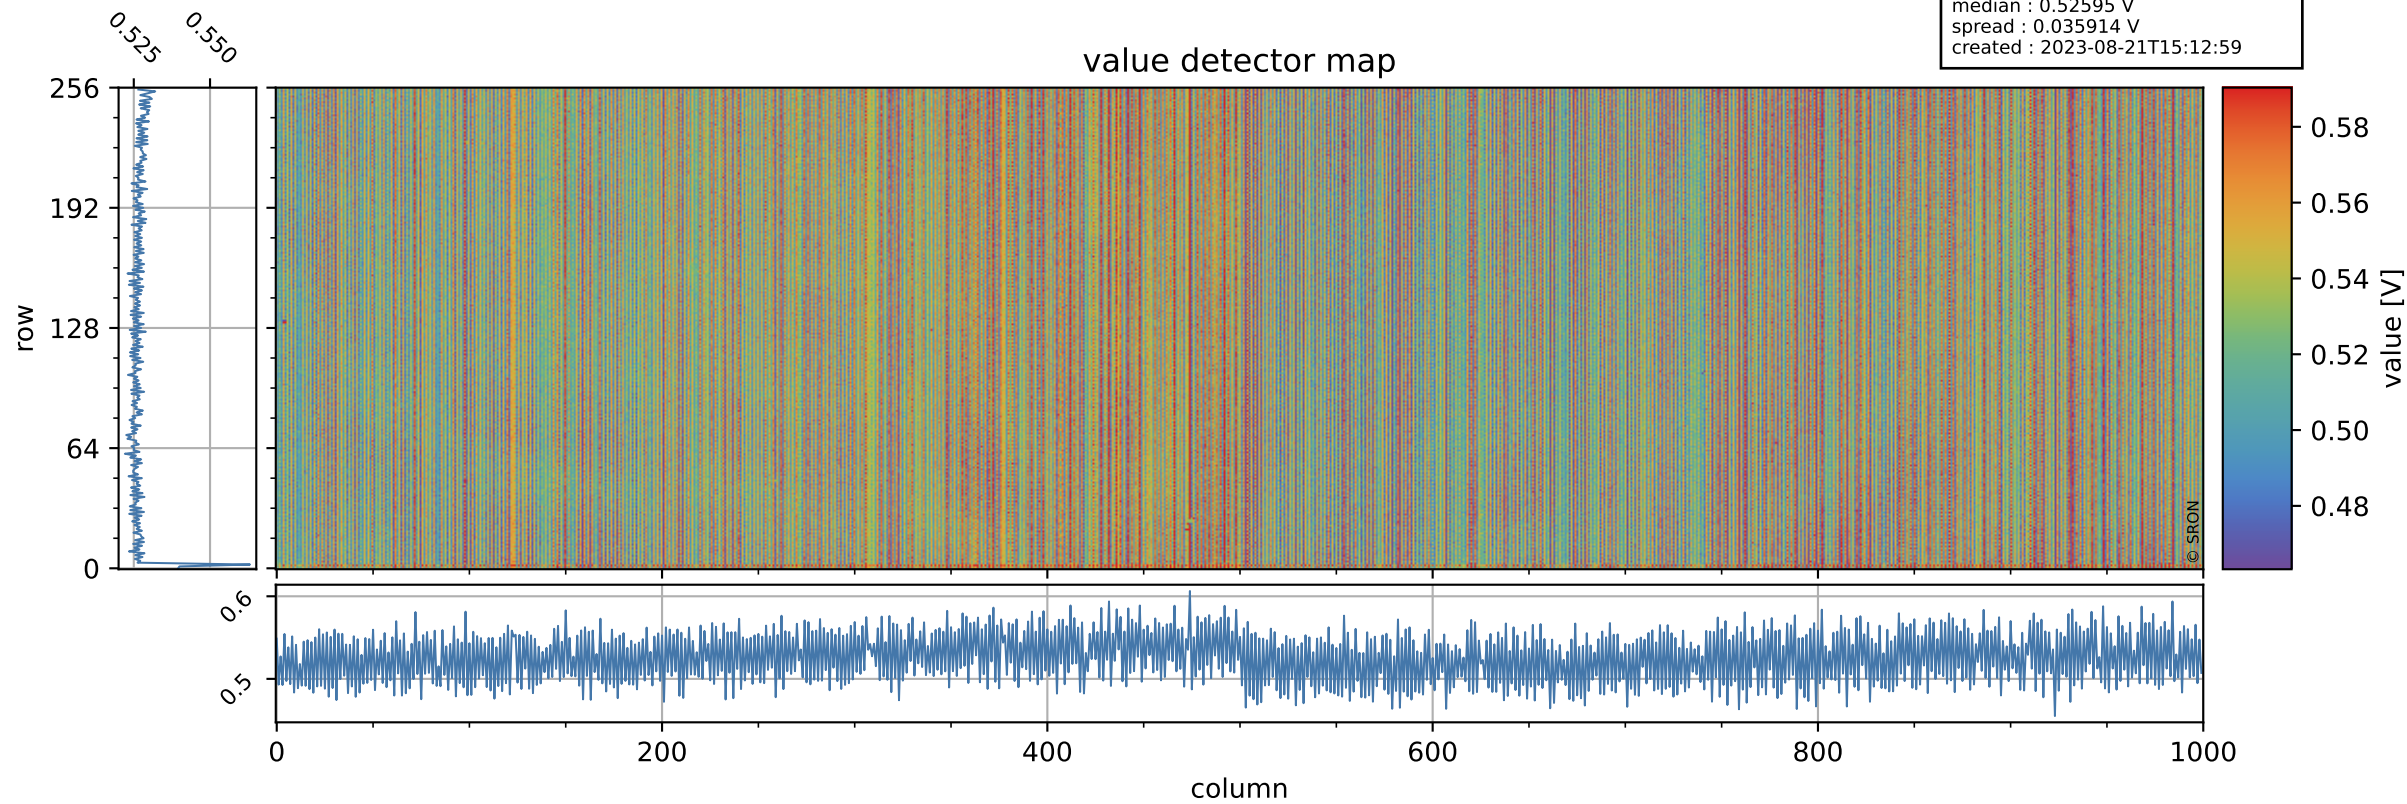

# Tropomi SWIR offset (official)

orbits : 19 in [22747, 22792]  
coverage : 2022-03-04 / 2022-03-07  
median : 0.52595 V  
spread : 0.035914 V  
created : 2023-08-21T15:12:59

## value detector map

# Tropomi SWIR offset (official)

orbits : 19 in [22747, 22792]  
coverage : 2022-03-04 / 2022-03-07  
median : 27.875  $\mu\text{V}$   
spread : 14.175  $\mu\text{V}$   
created : 2023-08-21T15:13:00

# Tropomi SWIR offset (official) ground-tracks of Sentinel-5P

orbits : 19 in [22747, 22792]  
coverage : 2022-03-04 / 2022-03-07  
created : 2023-08-21T15:13:01