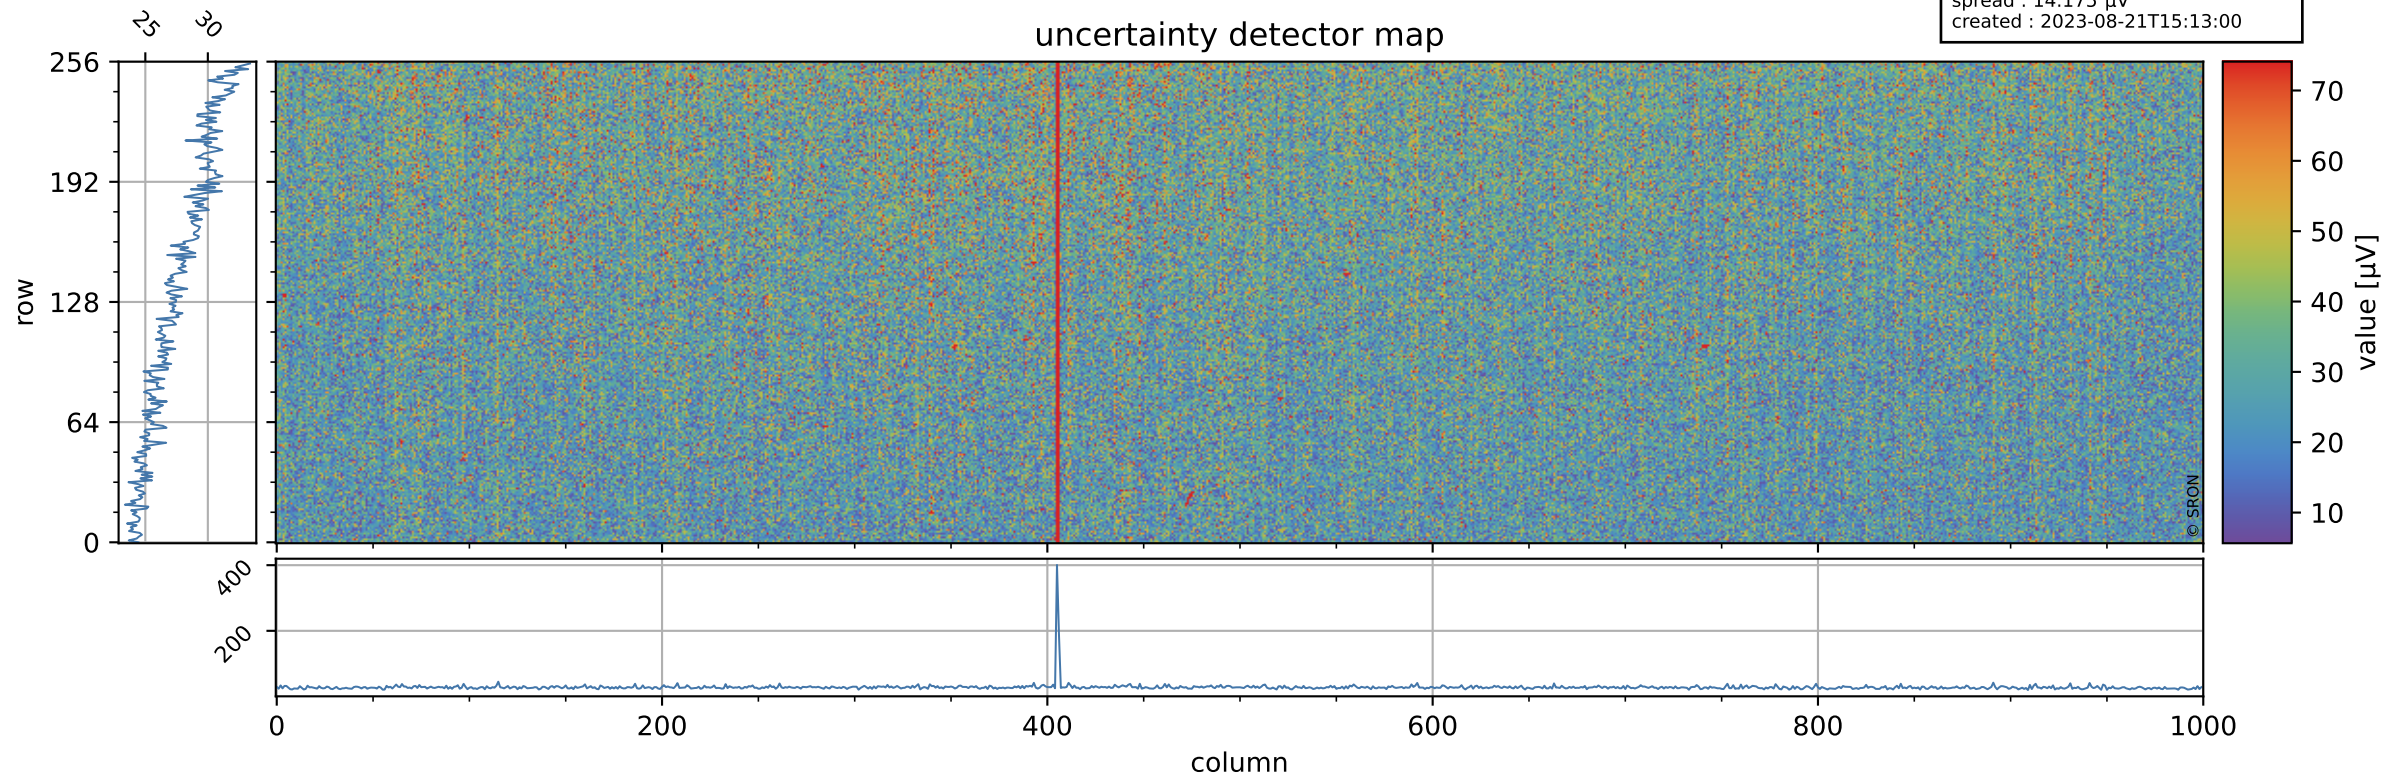

# Tropomi SWIR offset (official)

orbits : 19 in [22747, 22792]  
coverage : 2022-03-04 / 2022-03-07  
median : 0.52595 V  
spread : 0.035914 V  
created : 2023-08-21T15:12:59

## value detector map

# Tropomi SWIR offset (official)

orbits : 19 in [22747, 22792]  
coverage : 2022-03-04 / 2022-03-07  
median : 27.875  $\mu\text{V}$   
spread : 14.175  $\mu\text{V}$   
created : 2023-08-21T15:13:00

# Tropomi SWIR offset (official) ground-tracks of Sentinel-5P

orbits : 19 in [22747, 22792]  
coverage : 2022-03-04 / 2022-03-07  
created : 2023-08-21T15:13:01