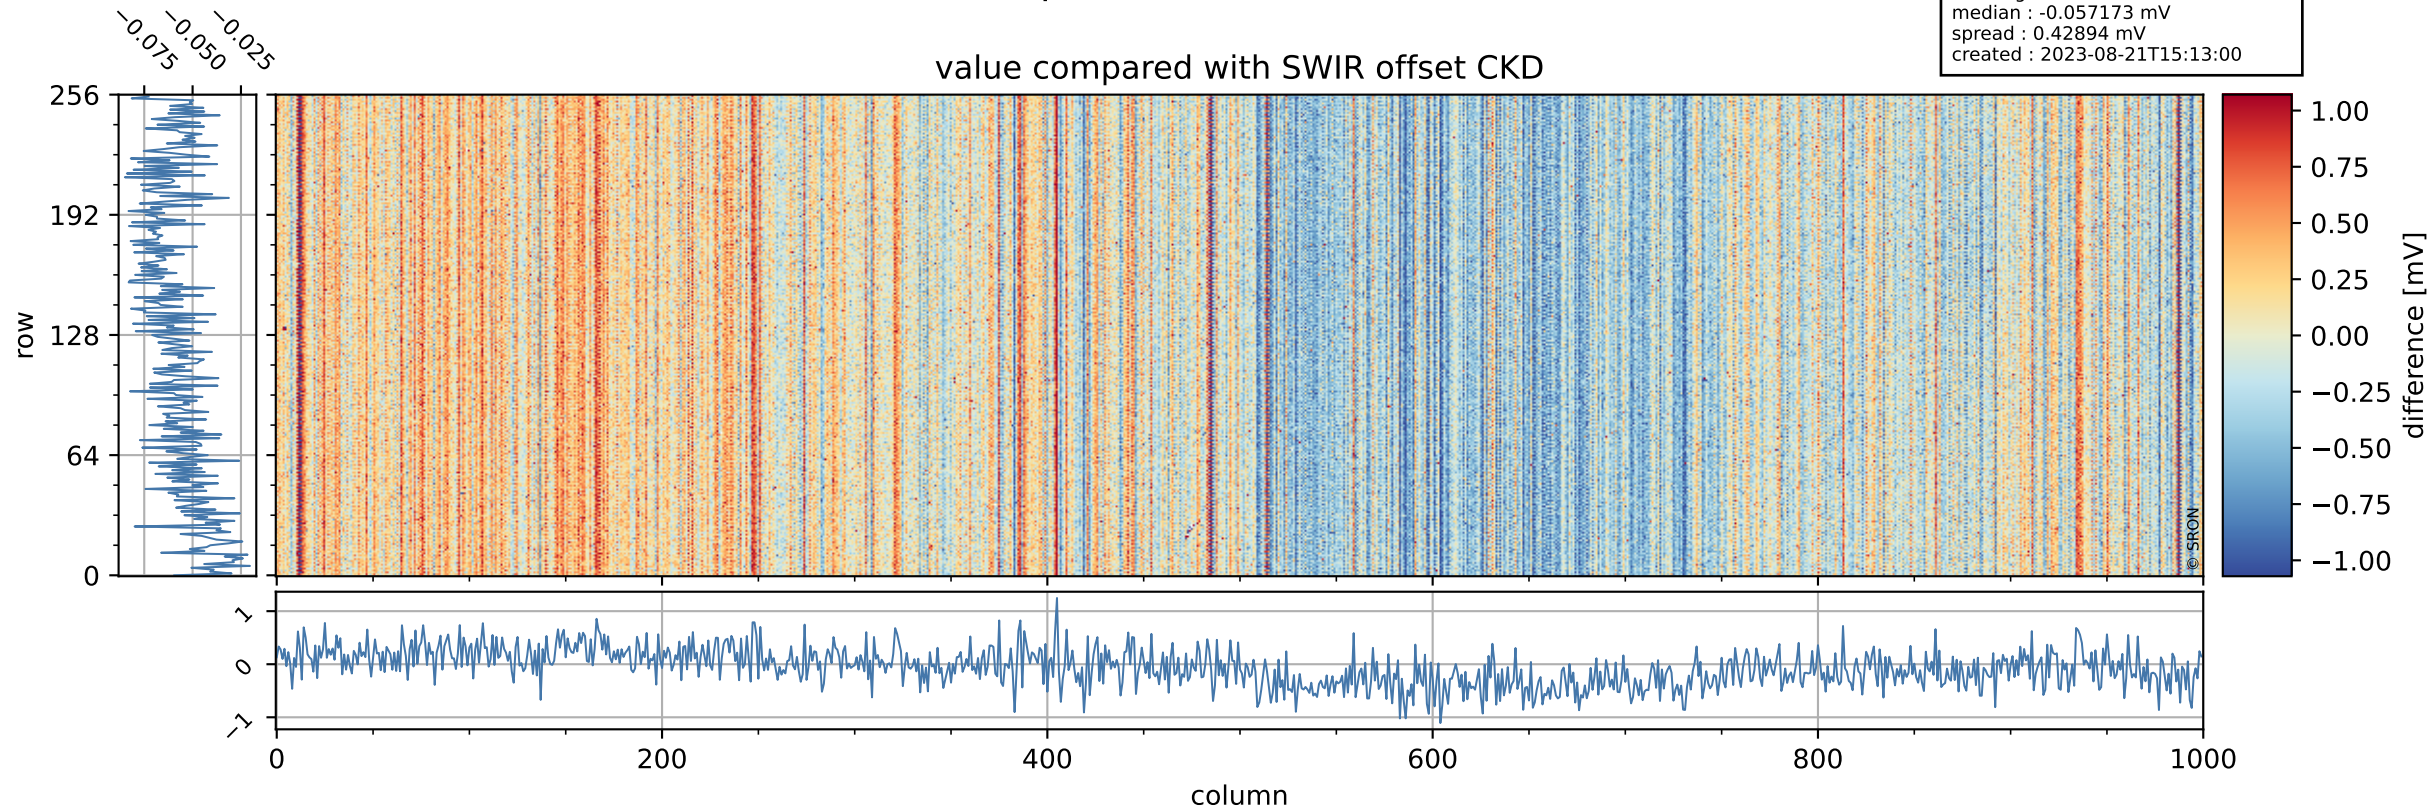

## value detector map

# Tropomi SWIR offset (official)

orbits : 19 in [22747, 22792]  
coverage : 2022-03-04 / 2022-03-07  
median : 27.875  $\mu\text{V}$   
spread : 14.175  $\mu\text{V}$   
created : 2023-08-21T15:13:00

# Tropomi SWIR offset (official)

orbits : 19 in [22747, 22792]  
coverage : 2022-03-04 / 2022-03-07  
median : -0.057173 mV  
spread : 0.42894 mV  
created : 2023-08-21T15:13:00

value compared with SWIR offset CKD

# Tropomi SWIR offset (official) ground-tracks of Sentinel-5P

orbits : 19 in [22747, 22792]  
coverage : 2022-03-04 / 2022-03-07  
created : 2023-08-21T15:13:01