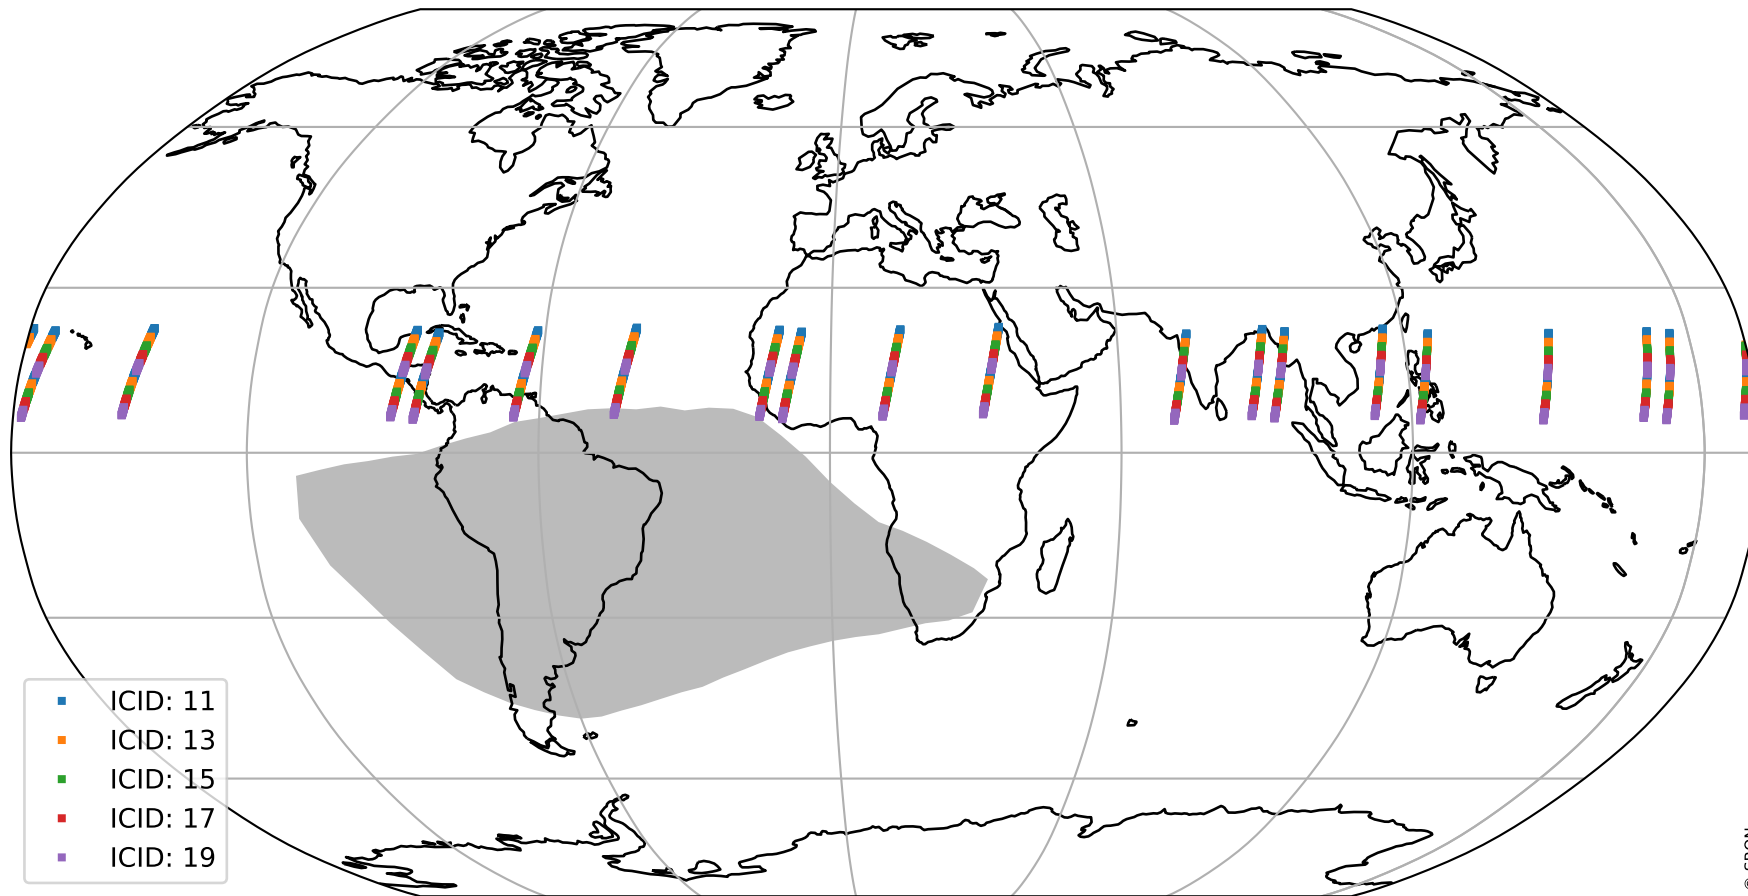

# Tropomi SWIR offset (official)

orbits : 19 in [22747, 22792]  
coverage : 2022-03-04 / 2022-03-07  
median : 27.875  $\mu\text{V}$   
spread : 14.175  $\mu\text{V}$   
created : 2023-08-21T15:13:00

# Tropomi SWIR offset (official)

orbits : 19 in [22747, 22792]  
coverage : 2022-03-04 / 2022-03-07  
median : -0.057173 mV  
spread : 0.42894 mV  
created : 2023-08-21T15:13:00

value compared with SWIR offset CKD

# Tropomi SWIR offset (official) ground-tracks of Sentinel-5P

orbits : 19 in [22747, 22792]  
coverage : 2022-03-04 / 2022-03-07  
created : 2023-08-21T15:13:01

# Tropomi SWIR offset (official)

orbits : [2827, 22792]  
coverage : 2018-04-30 / 2022-03-07  
created : 2023-08-21T15:13:01