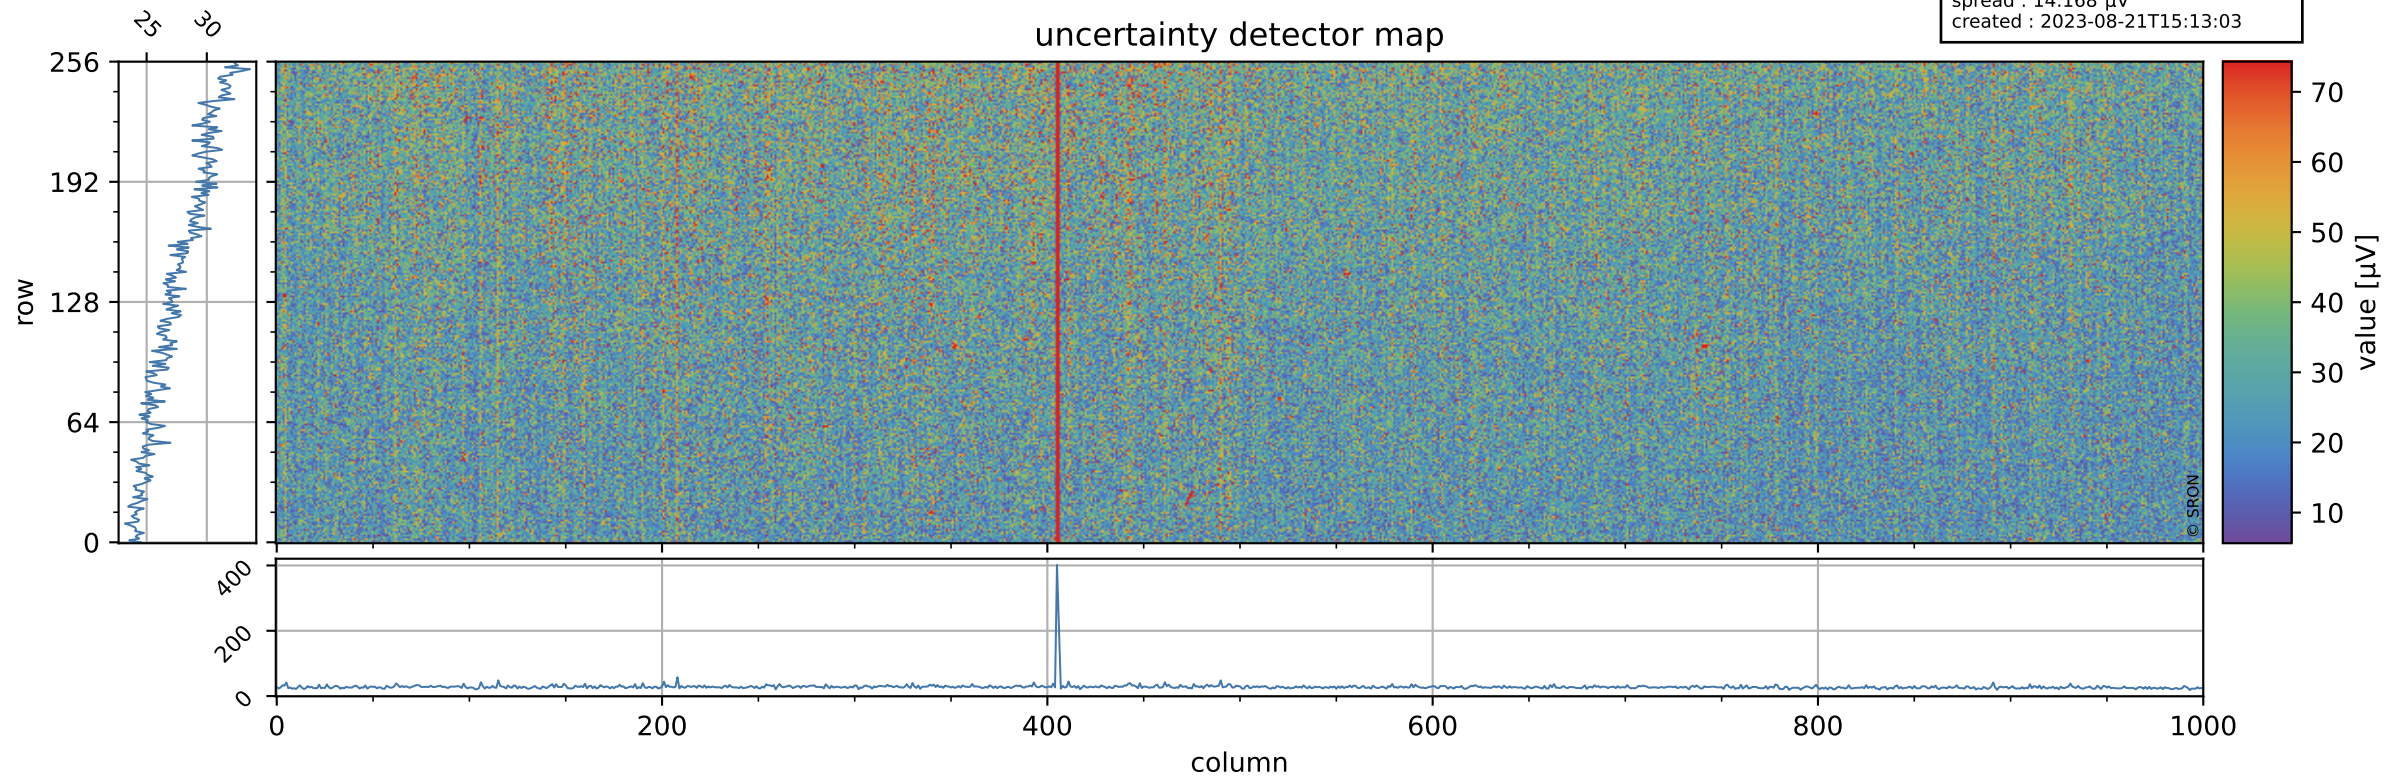

Tropomi SWIR offset (official)

orbits : 20 in [22762, 22807]
coverage : 2022-03-05 / 2022-03-08
median : 0.52594 V
spread : 0.035915 V
created : 2023-08-21T15:13:03

value detector map

Tropomi SWIR offset (official)

orbits : 20 in [22762, 22807]
coverage : 2022-03-05 / 2022-03-08
median : 27.801 μV
spread : 14.168 μV
created : 2023-08-21T15:13:03

Tropomi SWIR offset (official)

orbits : 20 in [22762, 22807]
coverage : 2022-03-05 / 2022-03-08
median : -0.068537 mV
spread : 0.42865 mV
created : 2023-08-21T15:13:04

value compared with SWIR offset CKD

Tropomi SWIR offset (official) ground-tracks of Sentinel-5P

orbits : 20 in [22762, 22807]
coverage : 2022-03-05 / 2022-03-08
created : 2023-08-21T15:13:04

Tropomi SWIR offset (official)

orbits : [2827, 22807]
coverage : 2018-04-30 / 2022-03-08
created : 2023-08-21T15:13:05

trend of detector median & temperatures