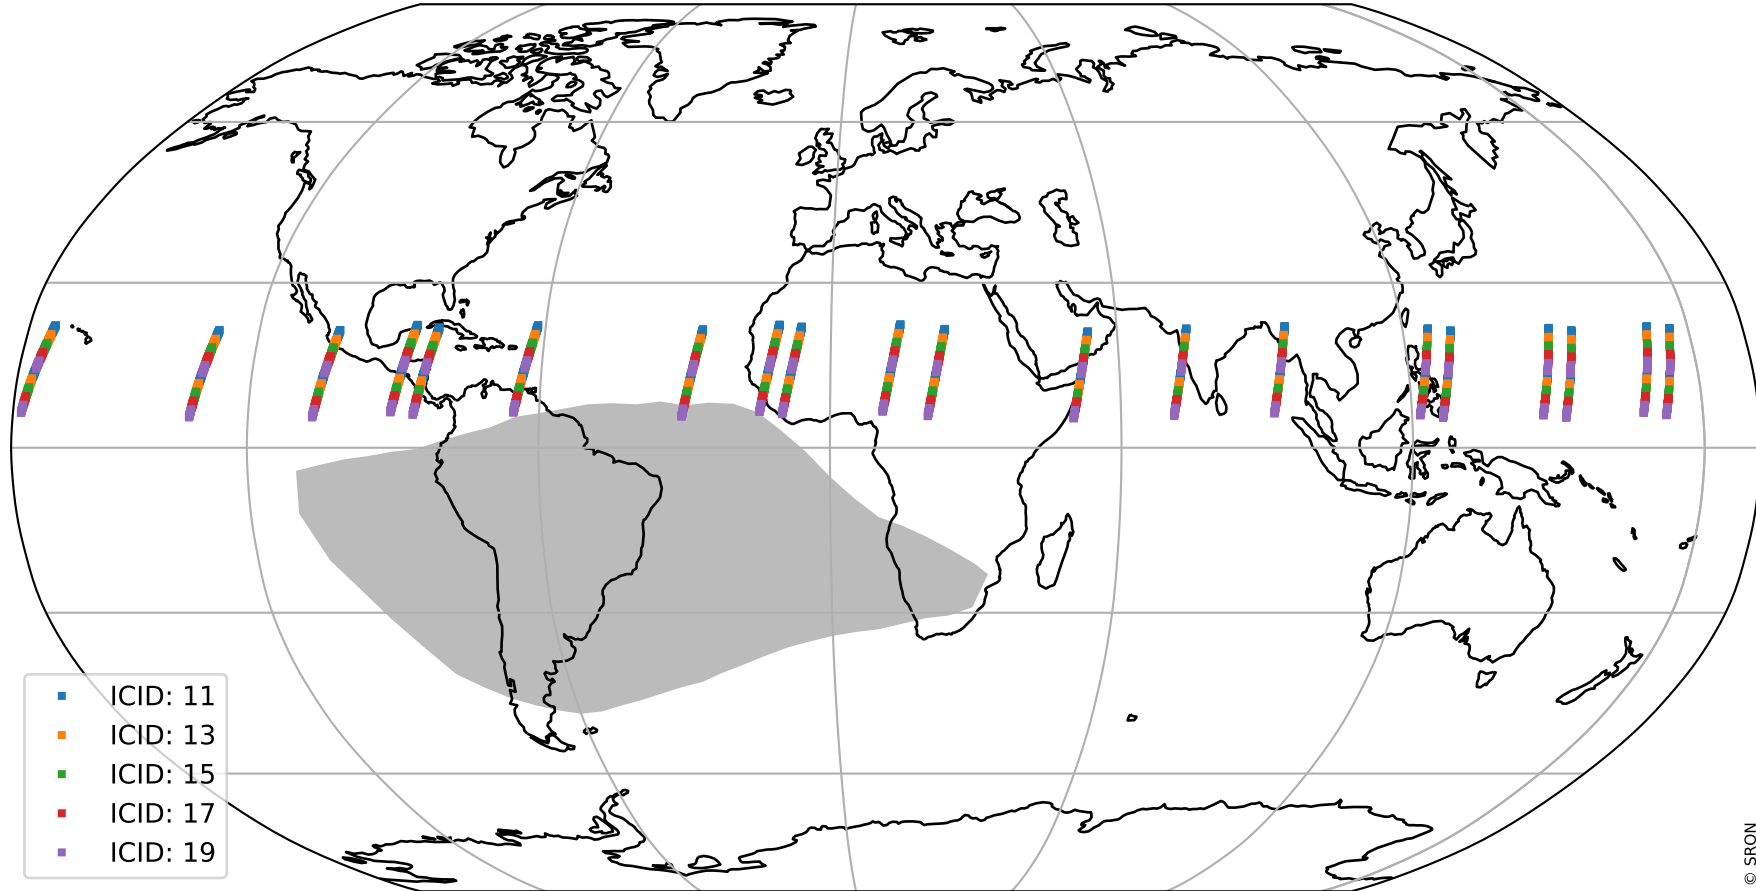

Tropomi SWIR offset (official)

orbits : 20 in [22762, 22807]
coverage : 2022-03-05 / 2022-03-08
median : 0.52594 V
spread : 0.035915 V
created : 2023-08-21T15:13:03

value detector map

Tropomi SWIR offset (official)

orbits : 20 in [22762, 22807]
coverage : 2022-03-05 / 2022-03-08
median : 27.801 μV
spread : 14.168 μV
created : 2023-08-21T15:13:03

Tropomi SWIR offset (official)

orbits : 20 in [22762, 22807]
coverage : 2022-03-05 / 2022-03-08
median : -0.068537 mV
spread : 0.42865 mV
created : 2023-08-21T15:13:04

value compared with SWIR offset CKD

Tropomi SWIR offset (official) ground-tracks of Sentinel-5P

orbits : 20 in [22762, 22807]
coverage : 2022-03-05 / 2022-03-08
created : 2023-08-21T15:13:04

Tropomi SWIR offset (official)

orbits : [2827, 22807]
coverage : 2018-04-30 / 2022-03-08
created : 2023-08-21T15:13:05

trend of detector median & temperatures