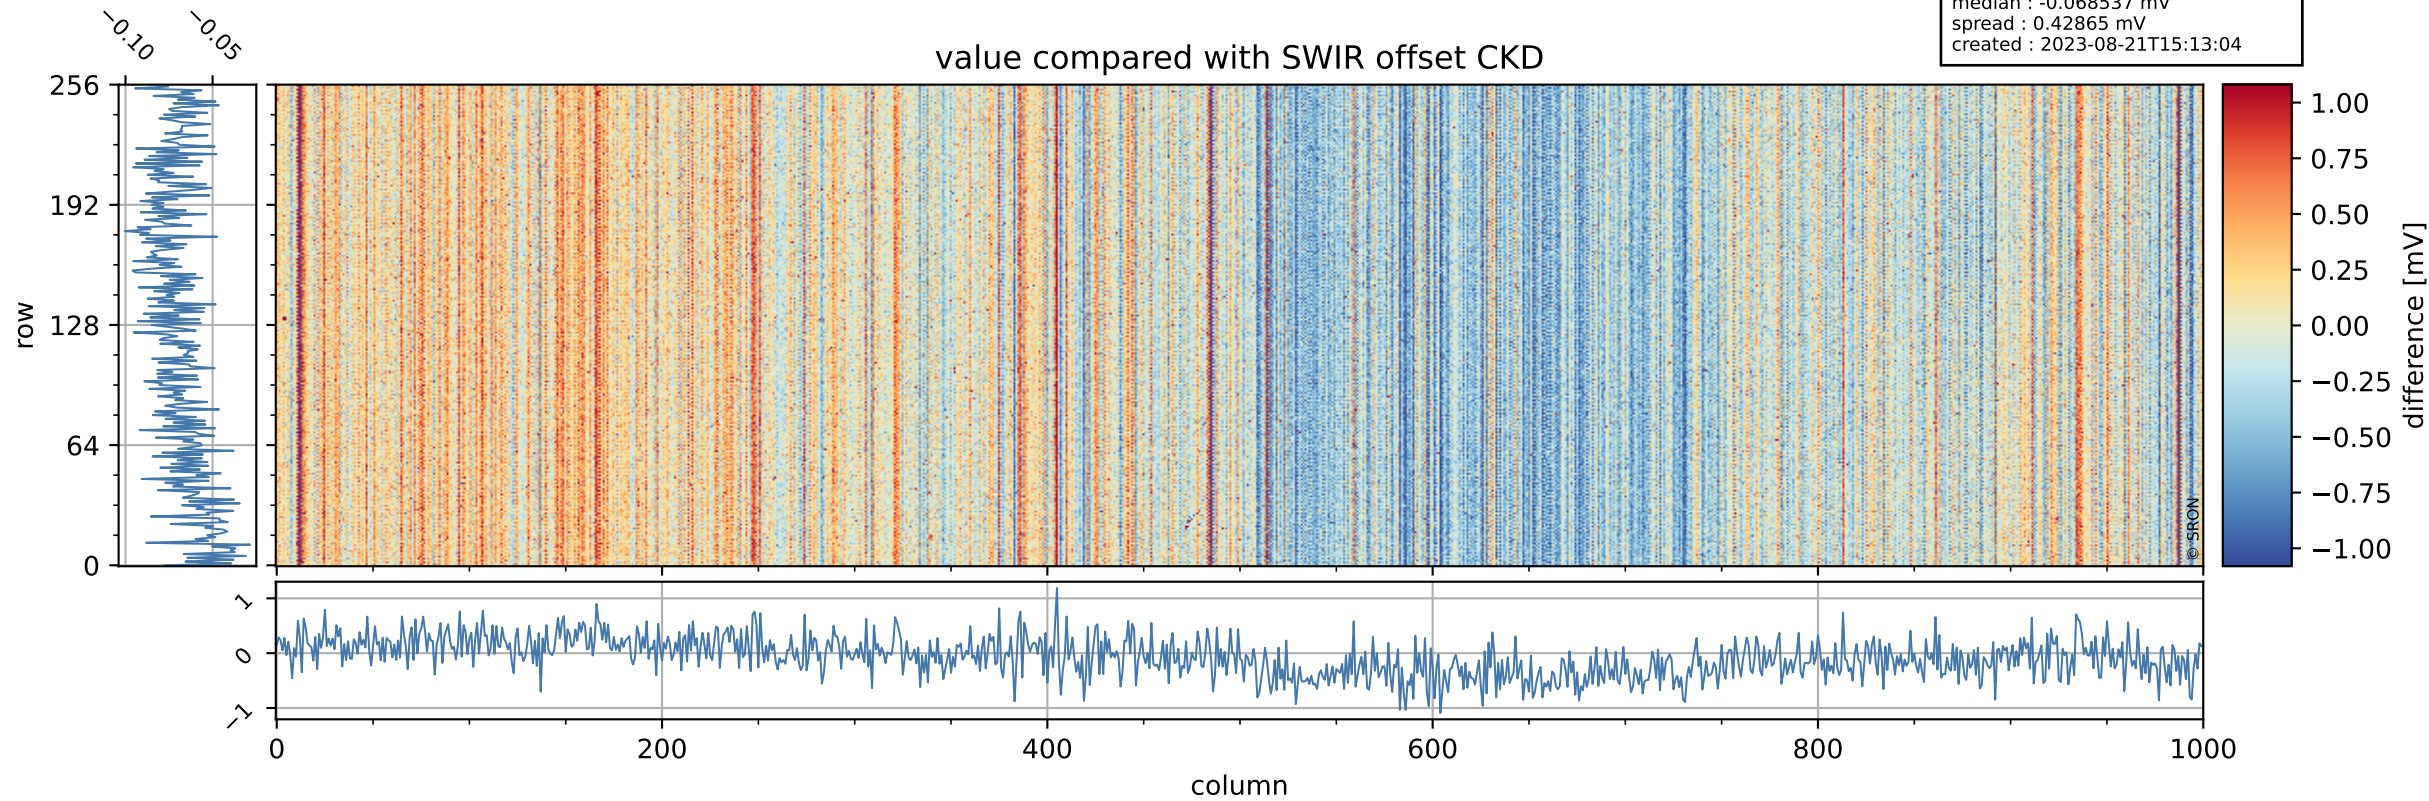

Tropomi SWIR offset (official)

orbits : 20 in [22762, 22807]
coverage : 2022-03-05 / 2022-03-08
median : 0.52594 V
spread : 0.035915 V
created : 2023-08-21T15:13:03

value detector map

Tropomi SWIR offset (official)

orbits : 20 in [22762, 22807]
coverage : 2022-03-05 / 2022-03-08
median : 27.801 μV
spread : 14.168 μV
created : 2023-08-21T15:13:03

Tropomi SWIR offset (official)

orbits : 20 in [22762, 22807]
coverage : 2022-03-05 / 2022-03-08
median : -0.068537 mV
spread : 0.42865 mV
created : 2023-08-21T15:13:04

value compared with SWIR offset CKD

Tropomi SWIR offset (official) ground-tracks of Sentinel-5P

orbits : 20 in [22762, 22807]
coverage : 2022-03-05 / 2022-03-08
created : 2023-08-21T15:13:04

Tropomi SWIR offset (official)

orbits : [2827, 22807]
coverage : 2018-04-30 / 2022-03-08
created : 2023-08-21T15:13:05

trend of detector median & temperatures