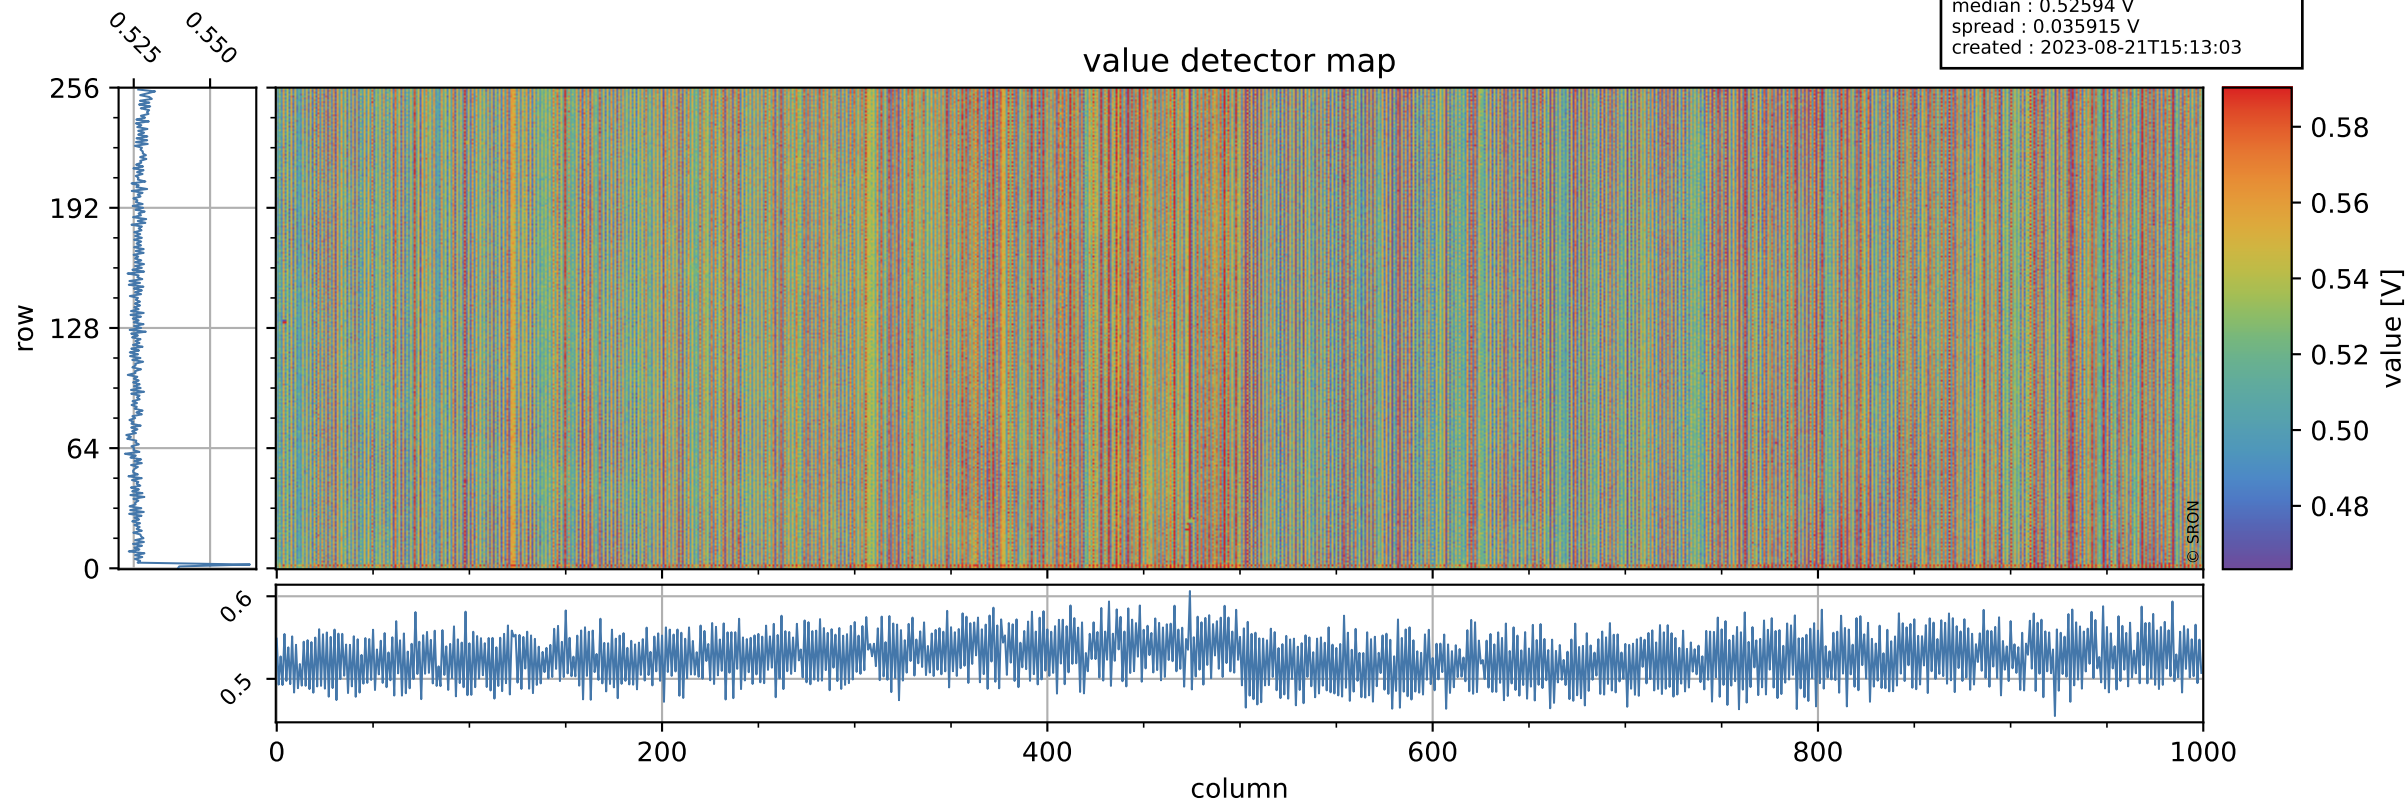

Tropomi SWIR offset (official)

orbits : 20 in [22762, 22807]
coverage : 2022-03-05 / 2022-03-08
median : 0.52594 V
spread : 0.035915 V
created : 2023-08-21T15:13:03

value detector map

Tropomi SWIR offset (official)

orbits : 20 in [22762, 22807]
coverage : 2022-03-05 / 2022-03-08
median : 27.801 μV
spread : 14.168 μV
created : 2023-08-21T15:13:03

Tropomi SWIR offset (official)

orbits : 20 in [22762, 22807]
coverage : 2022-03-05 / 2022-03-08
median : -0.068537 mV
spread : 0.42865 mV
created : 2023-08-21T15:13:04

value compared with SWIR offset CKD

Tropomi SWIR offset (official) ground-tracks of Sentinel-5P

orbits : 20 in [22762, 22807]
coverage : 2022-03-05 / 2022-03-08
created : 2023-08-21T15:13:04

Tropomi SWIR offset (official)

orbits : [2827, 22807]
coverage : 2018-04-30 / 2022-03-08
created : 2023-08-21T15:13:05

trend of detector median & temperatures