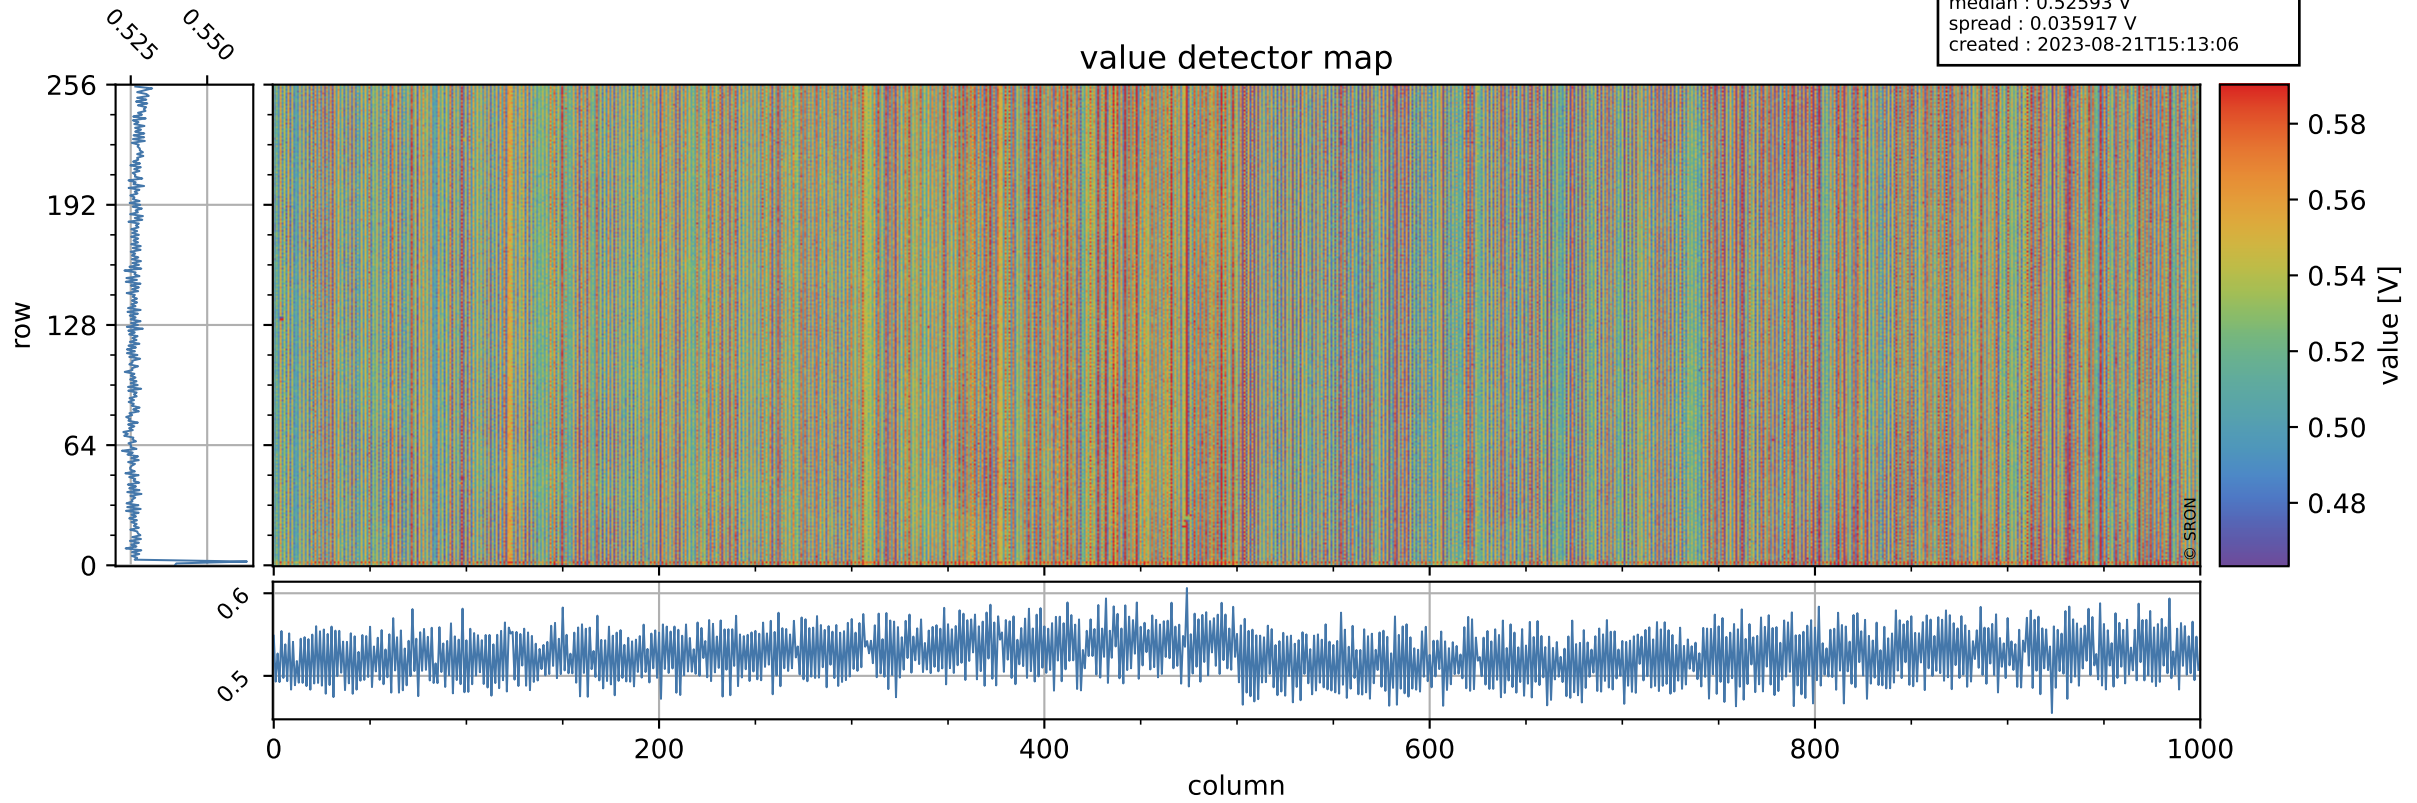

# Tropomi SWIR offset (official)

orbits : 19 in [22777, 22822]  
coverage : 2022-03-07 / 2022-03-10  
median : 0.52593 V  
spread : 0.035917 V  
created : 2023-08-21T15:13:06

## value detector map

# Tropomi SWIR offset (official)

orbits : 19 in [22777, 22822]  
coverage : 2022-03-07 / 2022-03-10  
median : 28.306  $\mu\text{V}$   
spread : 14.416  $\mu\text{V}$   
created : 2023-08-21T15:13:07

# Tropomi SWIR offset (official) ground-tracks of Sentinel-5P

orbits : 19 in [22777, 22822]  
coverage : 2022-03-07 / 2022-03-10  
created : 2023-08-21T15:13:07