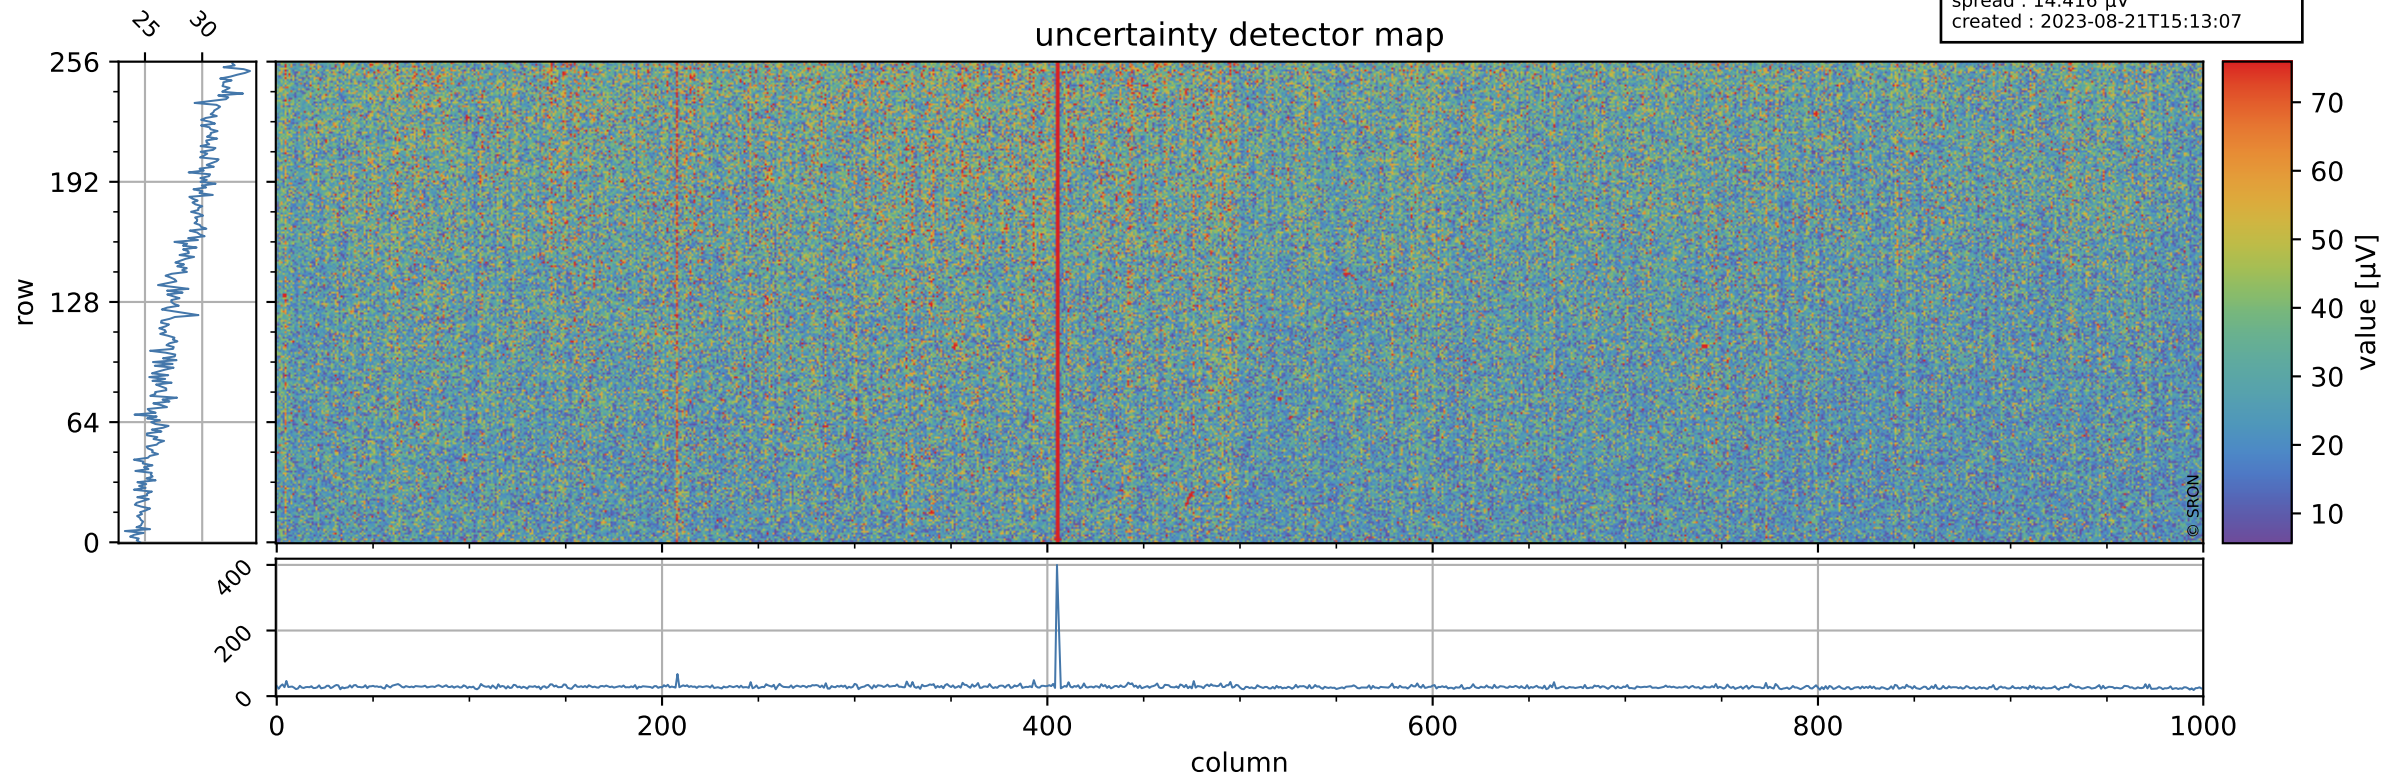

# Tropomi SWIR offset (official)

orbits : 19 in [22777, 22822]  
coverage : 2022-03-07 / 2022-03-10  
median : 0.52593 V  
spread : 0.035917 V  
created : 2023-08-21T15:13:06

## value detector map

# Tropomi SWIR offset (official)

orbits : 19 in [22777, 22822]  
coverage : 2022-03-07 / 2022-03-10  
median : 28.306  $\mu\text{V}$   
spread : 14.416  $\mu\text{V}$   
created : 2023-08-21T15:13:07

# Tropomi SWIR offset (official) ground-tracks of Sentinel-5P

orbits : 19 in [22777, 22822]  
coverage : 2022-03-07 / 2022-03-10  
created : 2023-08-21T15:13:07