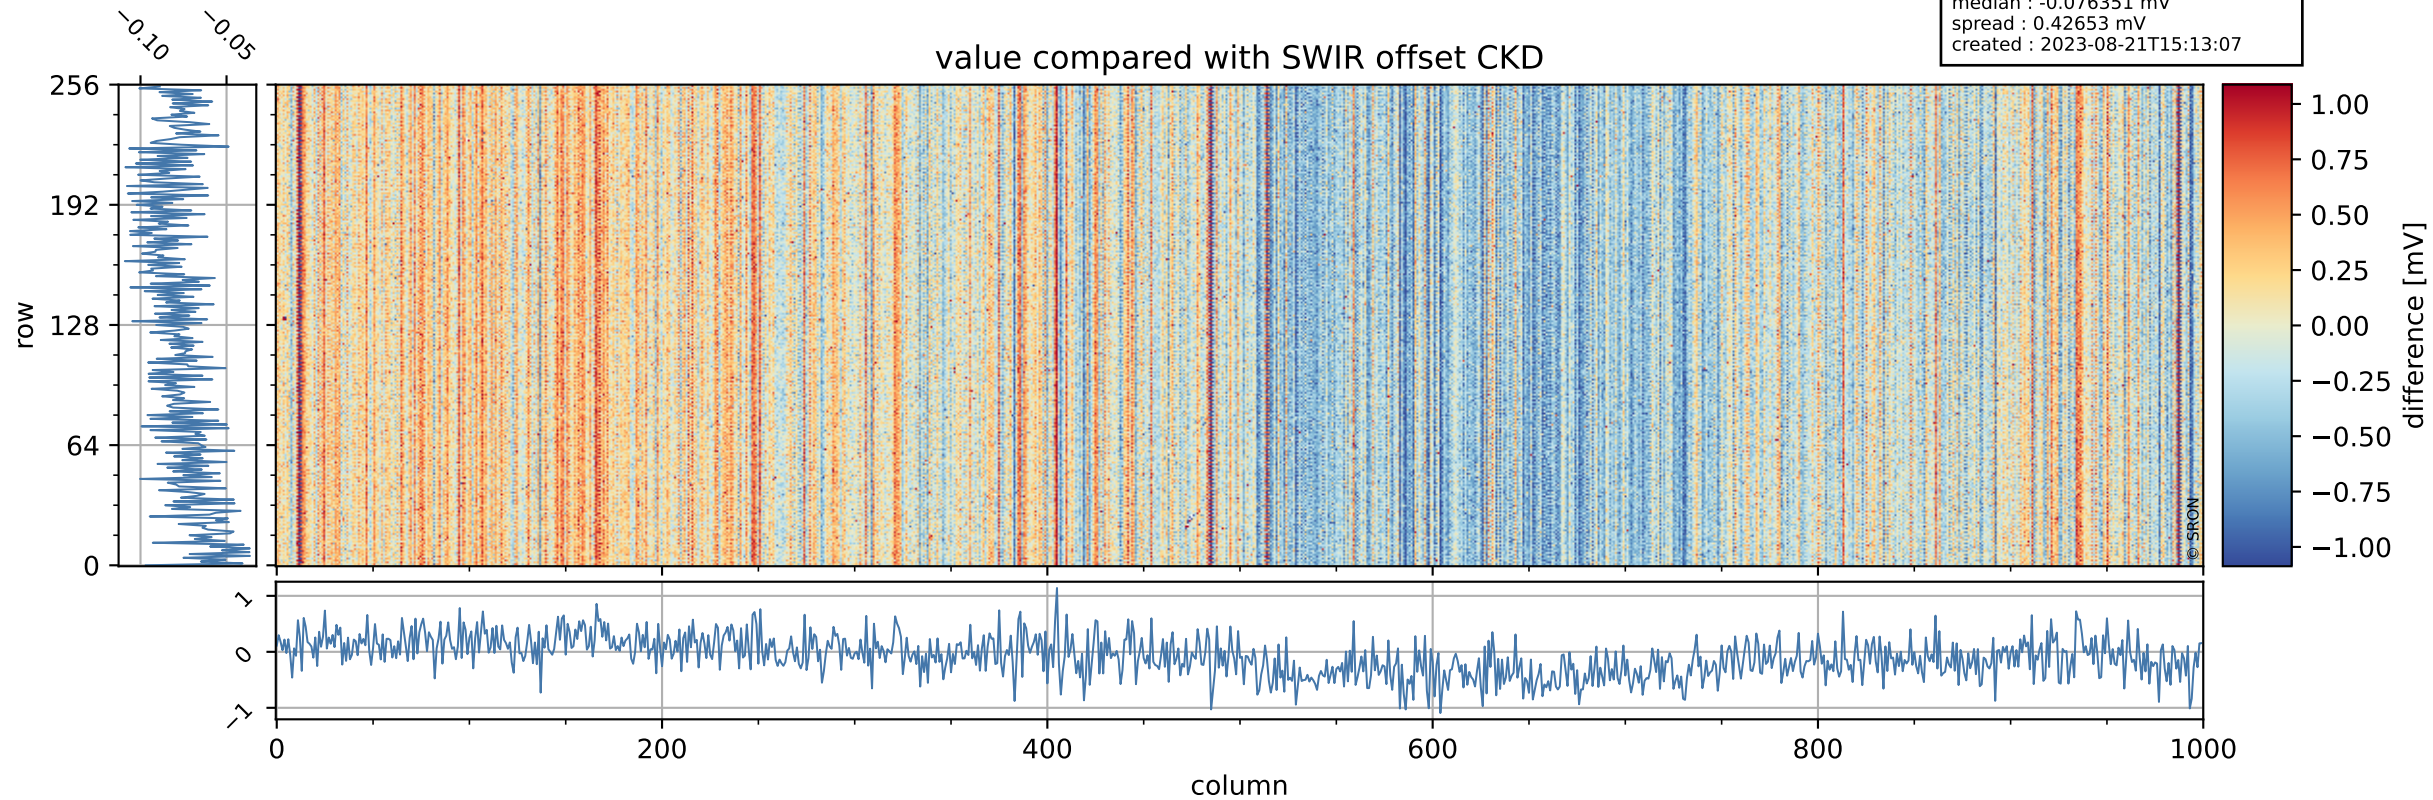

## value detector map

# Tropomi SWIR offset (official)

orbits : 19 in [22777, 22822]  
coverage : 2022-03-07 / 2022-03-10  
median : 28.306  $\mu\text{V}$   
spread : 14.416  $\mu\text{V}$   
created : 2023-08-21T15:13:07

# Tropomi SWIR offset (official)

orbits : 19 in [22777, 22822]  
coverage : 2022-03-07 / 2022-03-10  
median : -0.076351 mV  
spread : 0.42653 mV  
created : 2023-08-21T15:13:07

value compared with SWIR offset CKD

# Tropomi SWIR offset (official) ground-tracks of Sentinel-5P

orbits : 19 in [22777, 22822]  
coverage : 2022-03-07 / 2022-03-10  
created : 2023-08-21T15:13:07