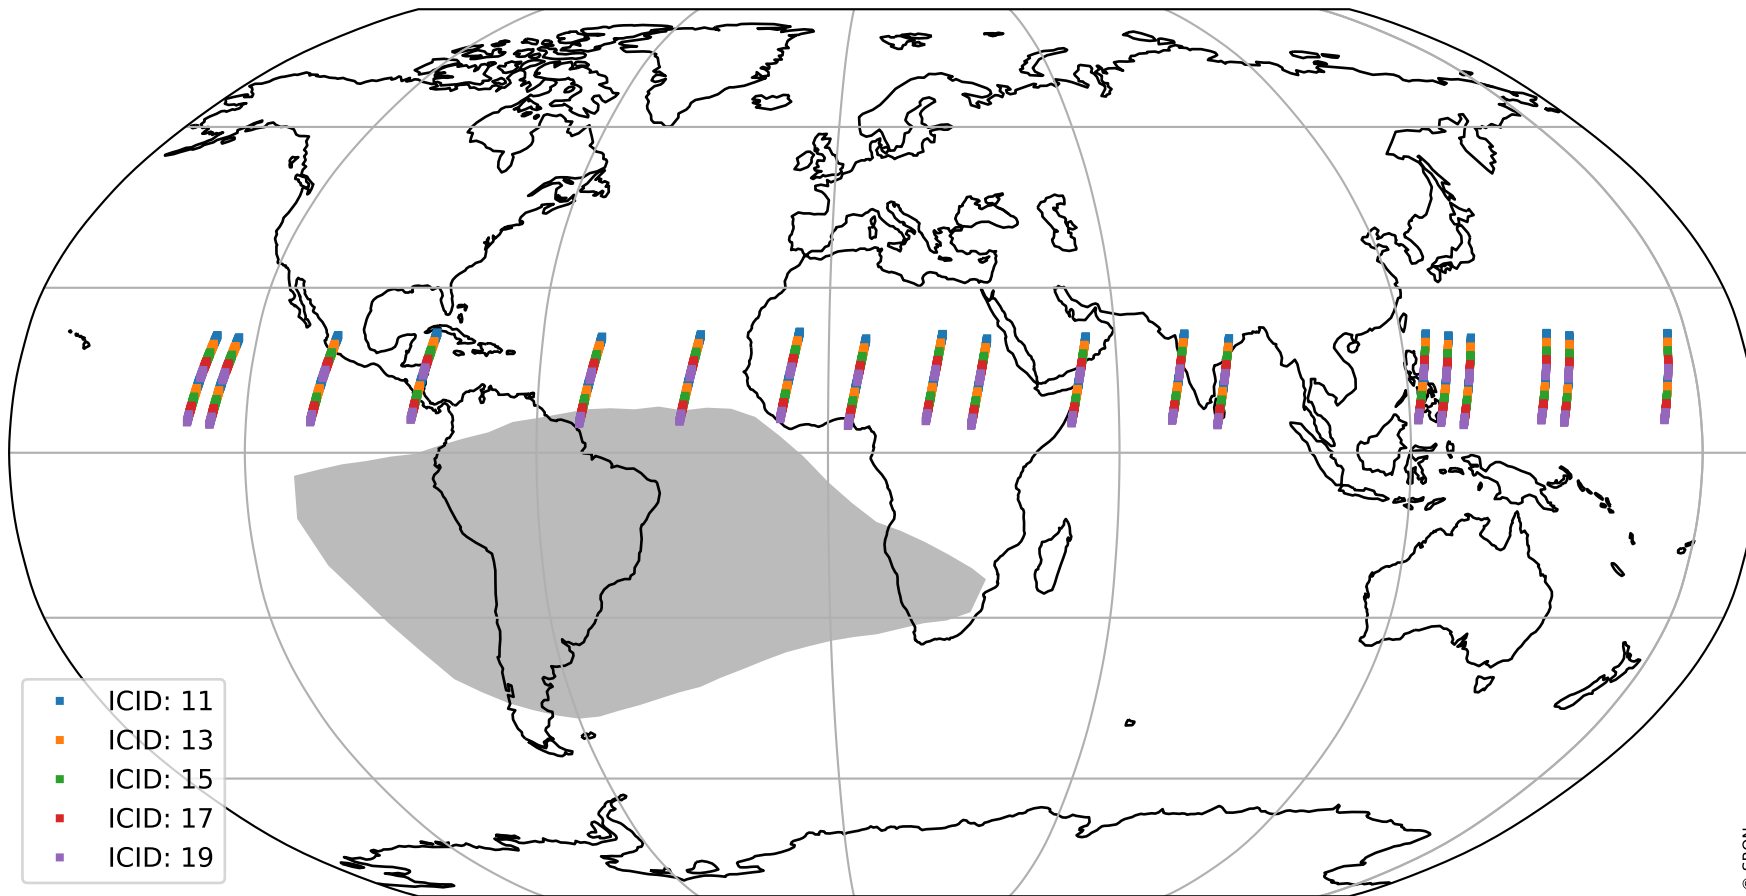

# Tropomi SWIR offset (official)

orbits : 19 in [22777, 22822]  
coverage : 2022-03-07 / 2022-03-10  
median : 28.306  $\mu\text{V}$   
spread : 14.416  $\mu\text{V}$   
created : 2023-08-21T15:13:07

# Tropomi SWIR offset (official)

orbits : 19 in [22777, 22822]  
coverage : 2022-03-07 / 2022-03-10  
median : -0.076351 mV  
spread : 0.42653 mV  
created : 2023-08-21T15:13:07

value compared with SWIR offset CKD

# Tropomi SWIR offset (official) ground-tracks of Sentinel-5P

orbits : 19 in [22777, 22822]  
coverage : 2022-03-07 / 2022-03-10  
created : 2023-08-21T15:13:07

# Tropomi SWIR offset (official)

orbits : [2827, 22822]  
coverage : 2018-04-30 / 2022-03-10  
created : 2023-08-21T15:13:08