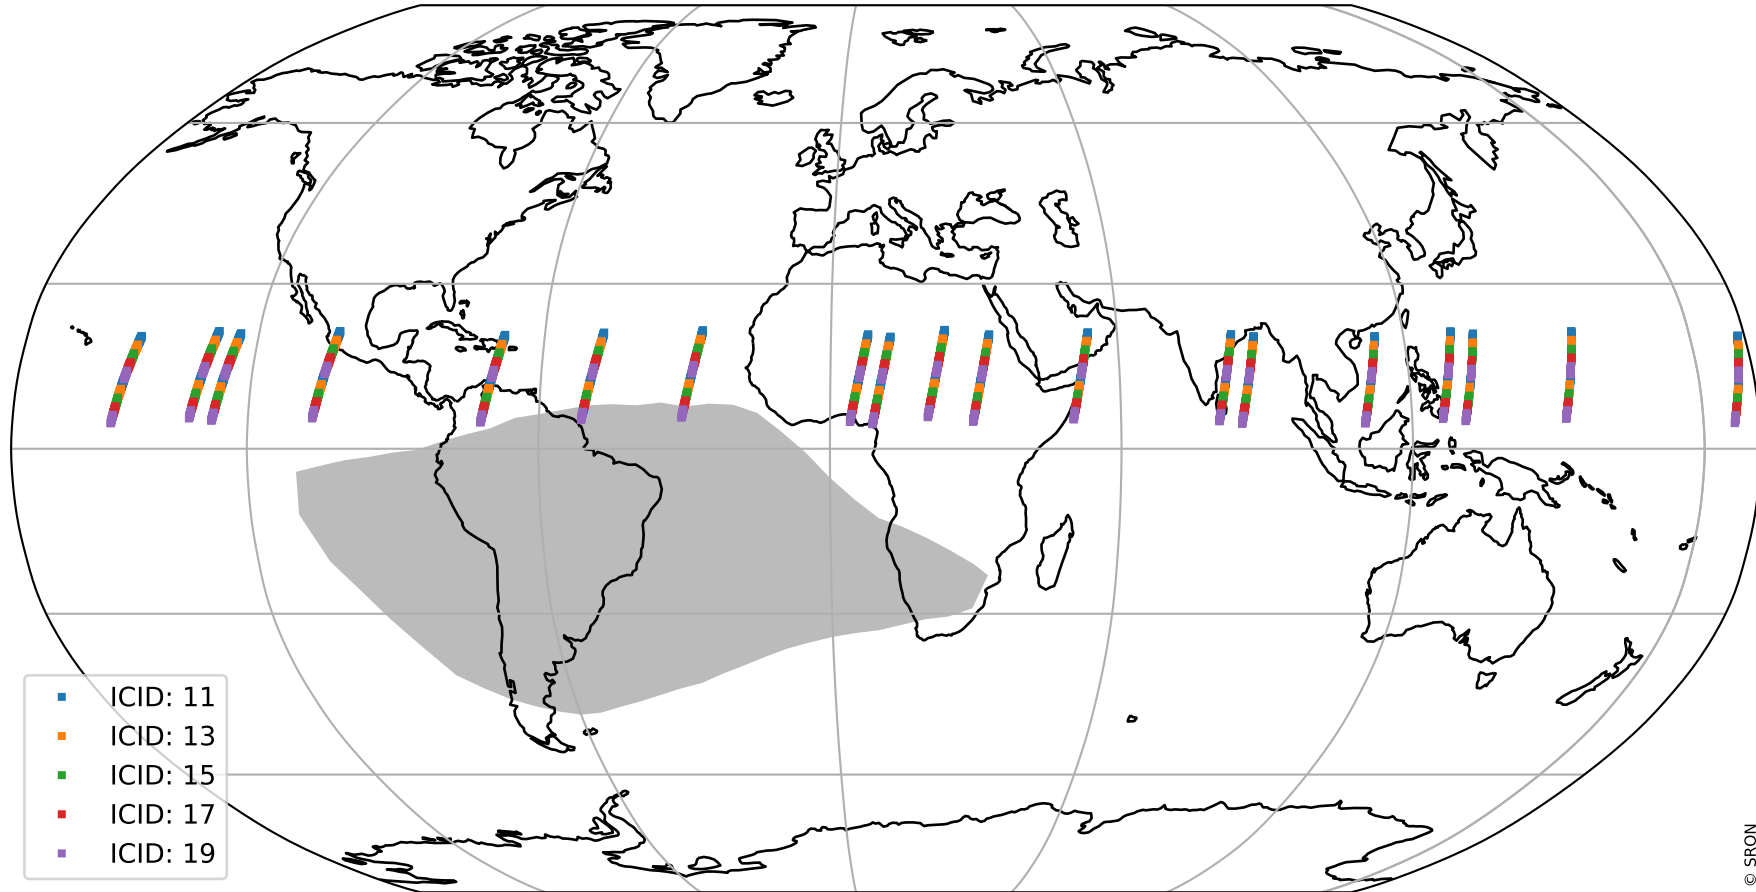

# Tropomi SWIR offset (official)

orbits : 19 in [22792, 22837]  
coverage : 2022-03-07 / 2022-03-11  
median : 28.297  $\mu\text{V}$   
spread : 14.419  $\mu\text{V}$   
created : 2023-08-21T15:13:10

# Tropomi SWIR offset (official)

orbits : 19 in [22792, 22837]  
coverage : 2022-03-07 / 2022-03-11  
median : -0.084941 mV  
spread : 0.42187 mV  
created : 2023-08-21T15:13:10

value compared with SWIR offset CKD

# Tropomi SWIR offset (official) ground-tracks of Sentinel-5P

orbits : 19 in [22792, 22837]  
coverage : 2022-03-07 / 2022-03-11  
created : 2023-08-21T15:13:11

# Tropomi SWIR offset (official)

orbits : [2827, 22837]  
coverage : 2018-04-30 / 2022-03-11  
created : 2023-08-21T15:13:11