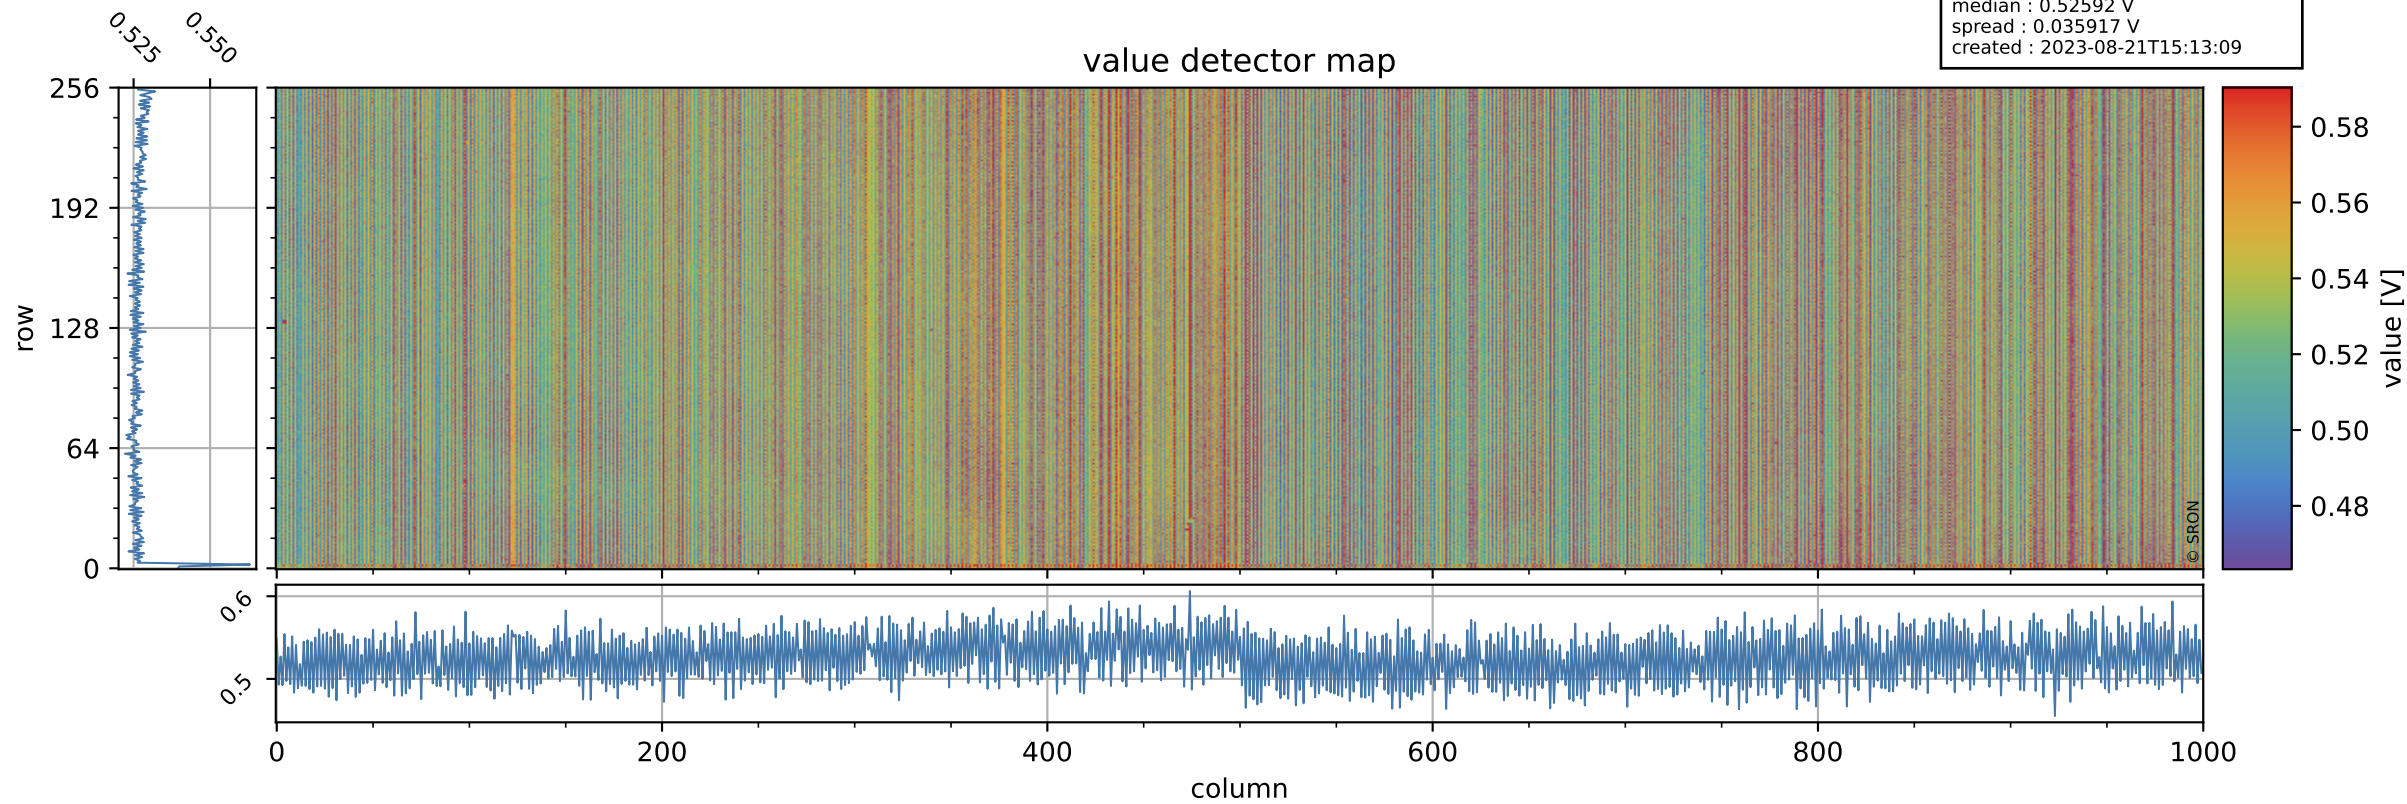

# Tropomi SWIR offset (official)

orbits : 19 in [22792, 22837]  
coverage : 2022-03-07 / 2022-03-11  
median : 0.52592 V  
spread : 0.035917 V  
created : 2023-08-21T15:13:09

## value detector map

# Tropomi SWIR offset (official)

orbits : 19 in [22792, 22837]  
coverage : 2022-03-07 / 2022-03-11  
median : 28.297  $\mu\text{V}$   
spread : 14.419  $\mu\text{V}$   
created : 2023-08-21T15:13:10

# Tropomi SWIR offset (official) ground-tracks of Sentinel-5P

orbits : 19 in [22792, 22837]  
coverage : 2022-03-07 / 2022-03-11  
created : 2023-08-21T15:13:11