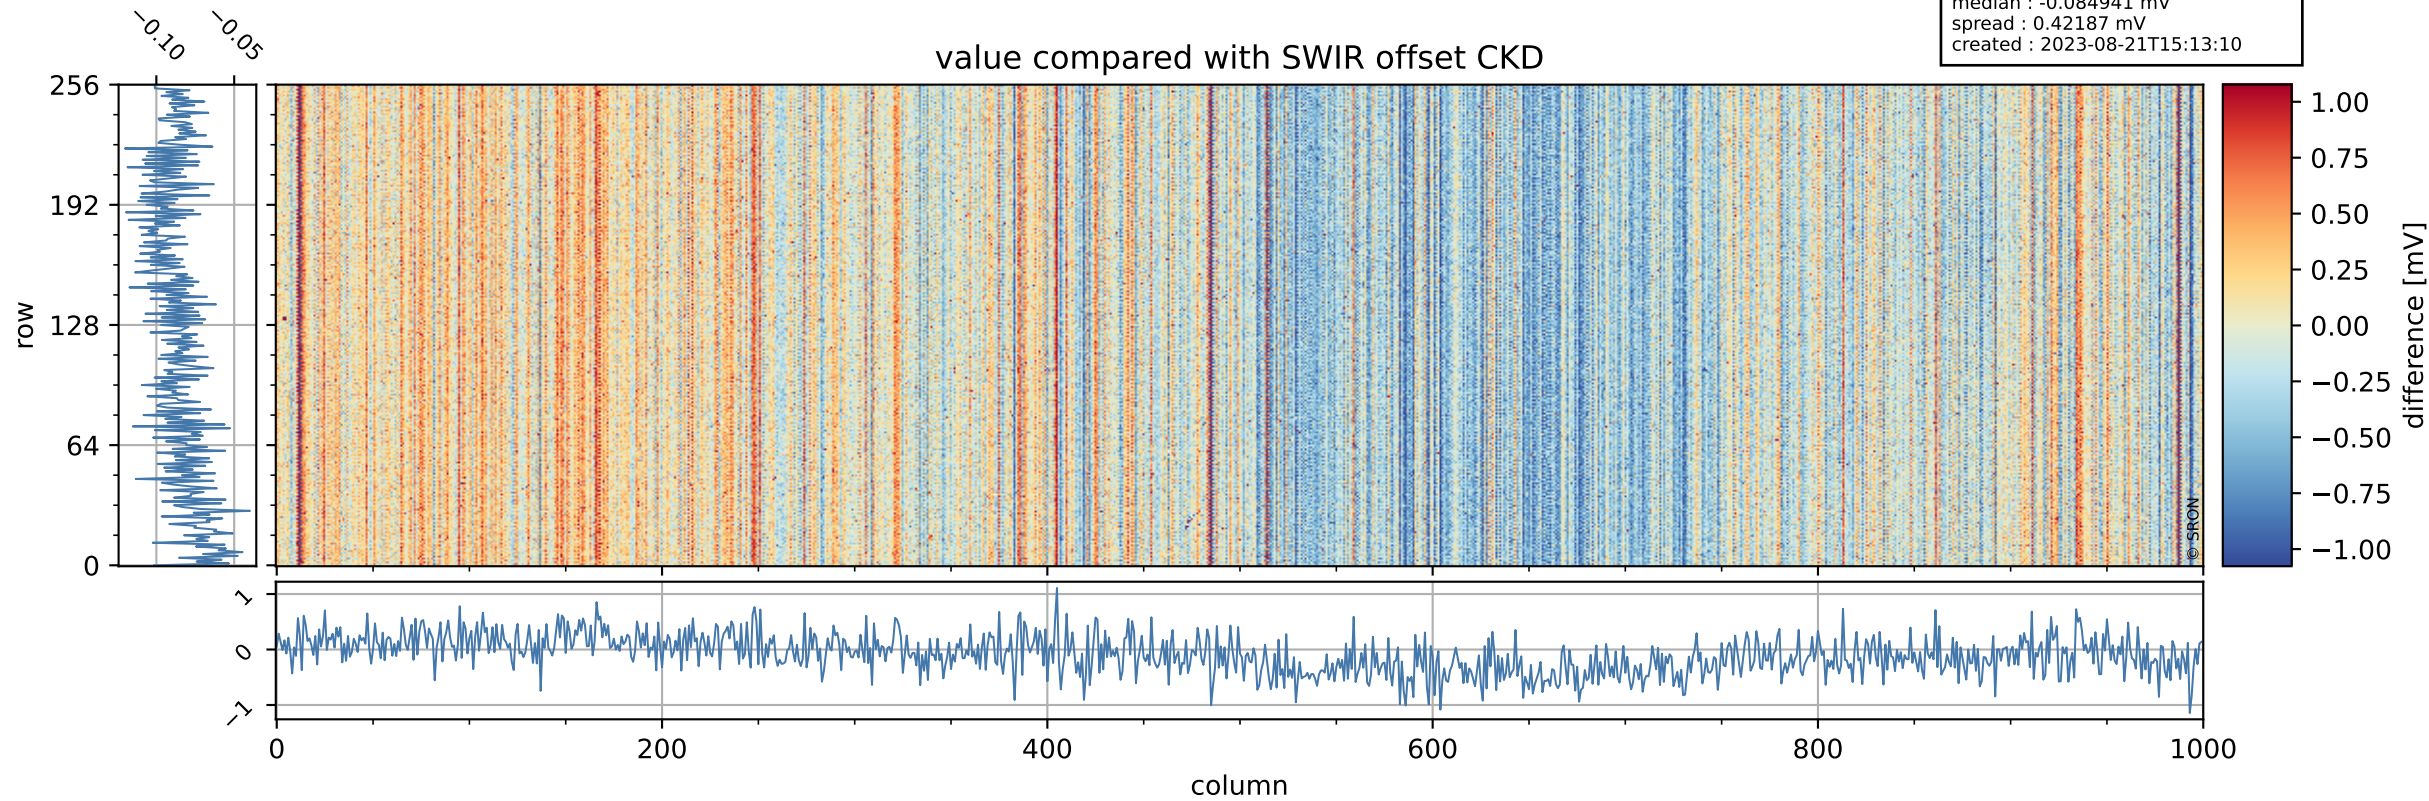

## value detector map

# Tropomi SWIR offset (official)

orbits : 19 in [22792, 22837]  
coverage : 2022-03-07 / 2022-03-11  
median : 28.297  $\mu\text{V}$   
spread : 14.419  $\mu\text{V}$   
created : 2023-08-21T15:13:10

# Tropomi SWIR offset (official)

orbits : 19 in [22792, 22837]  
coverage : 2022-03-07 / 2022-03-11  
median : -0.084941 mV  
spread : 0.42187 mV  
created : 2023-08-21T15:13:10

value compared with SWIR offset CKD

# Tropomi SWIR offset (official) ground-tracks of Sentinel-5P

orbits : 19 in [22792, 22837]  
coverage : 2022-03-07 / 2022-03-11  
created : 2023-08-21T15:13:11