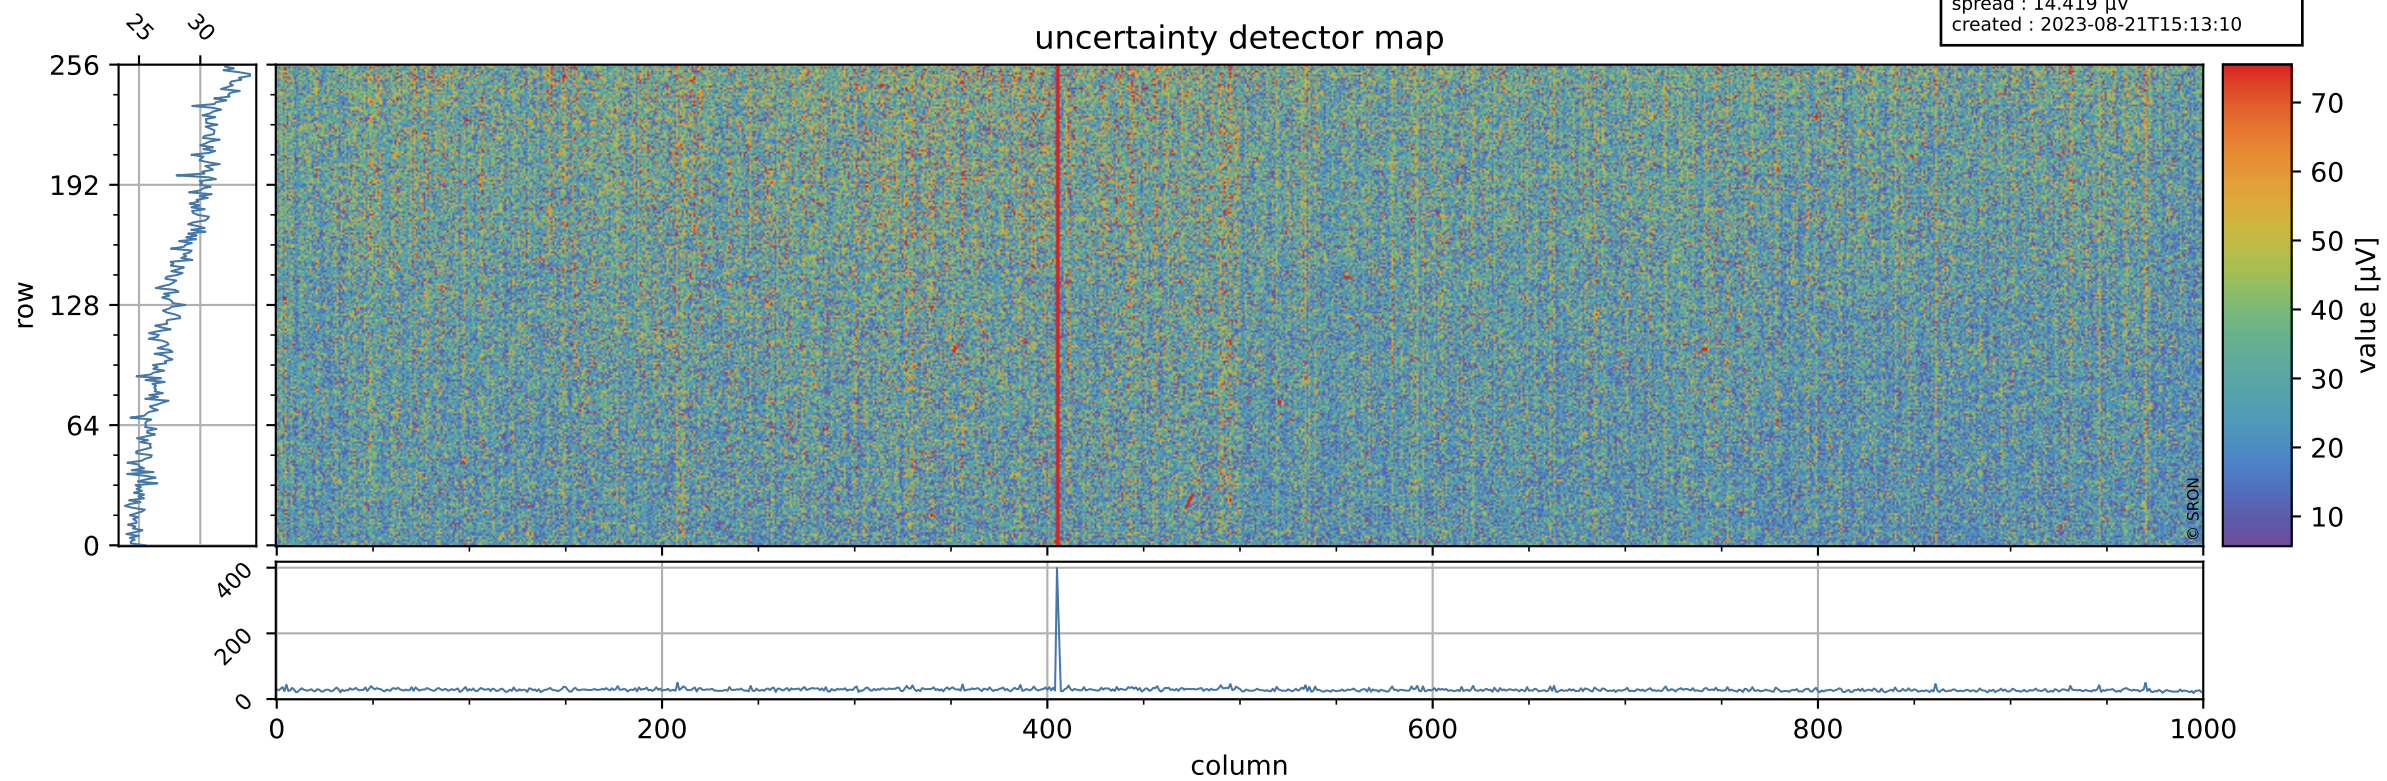

# Tropomi SWIR offset (official)

orbits : 19 in [22792, 22837]  
coverage : 2022-03-07 / 2022-03-11  
median : 0.52592 V  
spread : 0.035917 V  
created : 2023-08-21T15:13:09

## value detector map

# Tropomi SWIR offset (official)

orbits : 19 in [22792, 22837]  
coverage : 2022-03-07 / 2022-03-11  
median : 28.297  $\mu\text{V}$   
spread : 14.419  $\mu\text{V}$   
created : 2023-08-21T15:13:10

# Tropomi SWIR offset (official) ground-tracks of Sentinel-5P

orbits : 19 in [22792, 22837]  
coverage : 2022-03-07 / 2022-03-11  
created : 2023-08-21T15:13:11