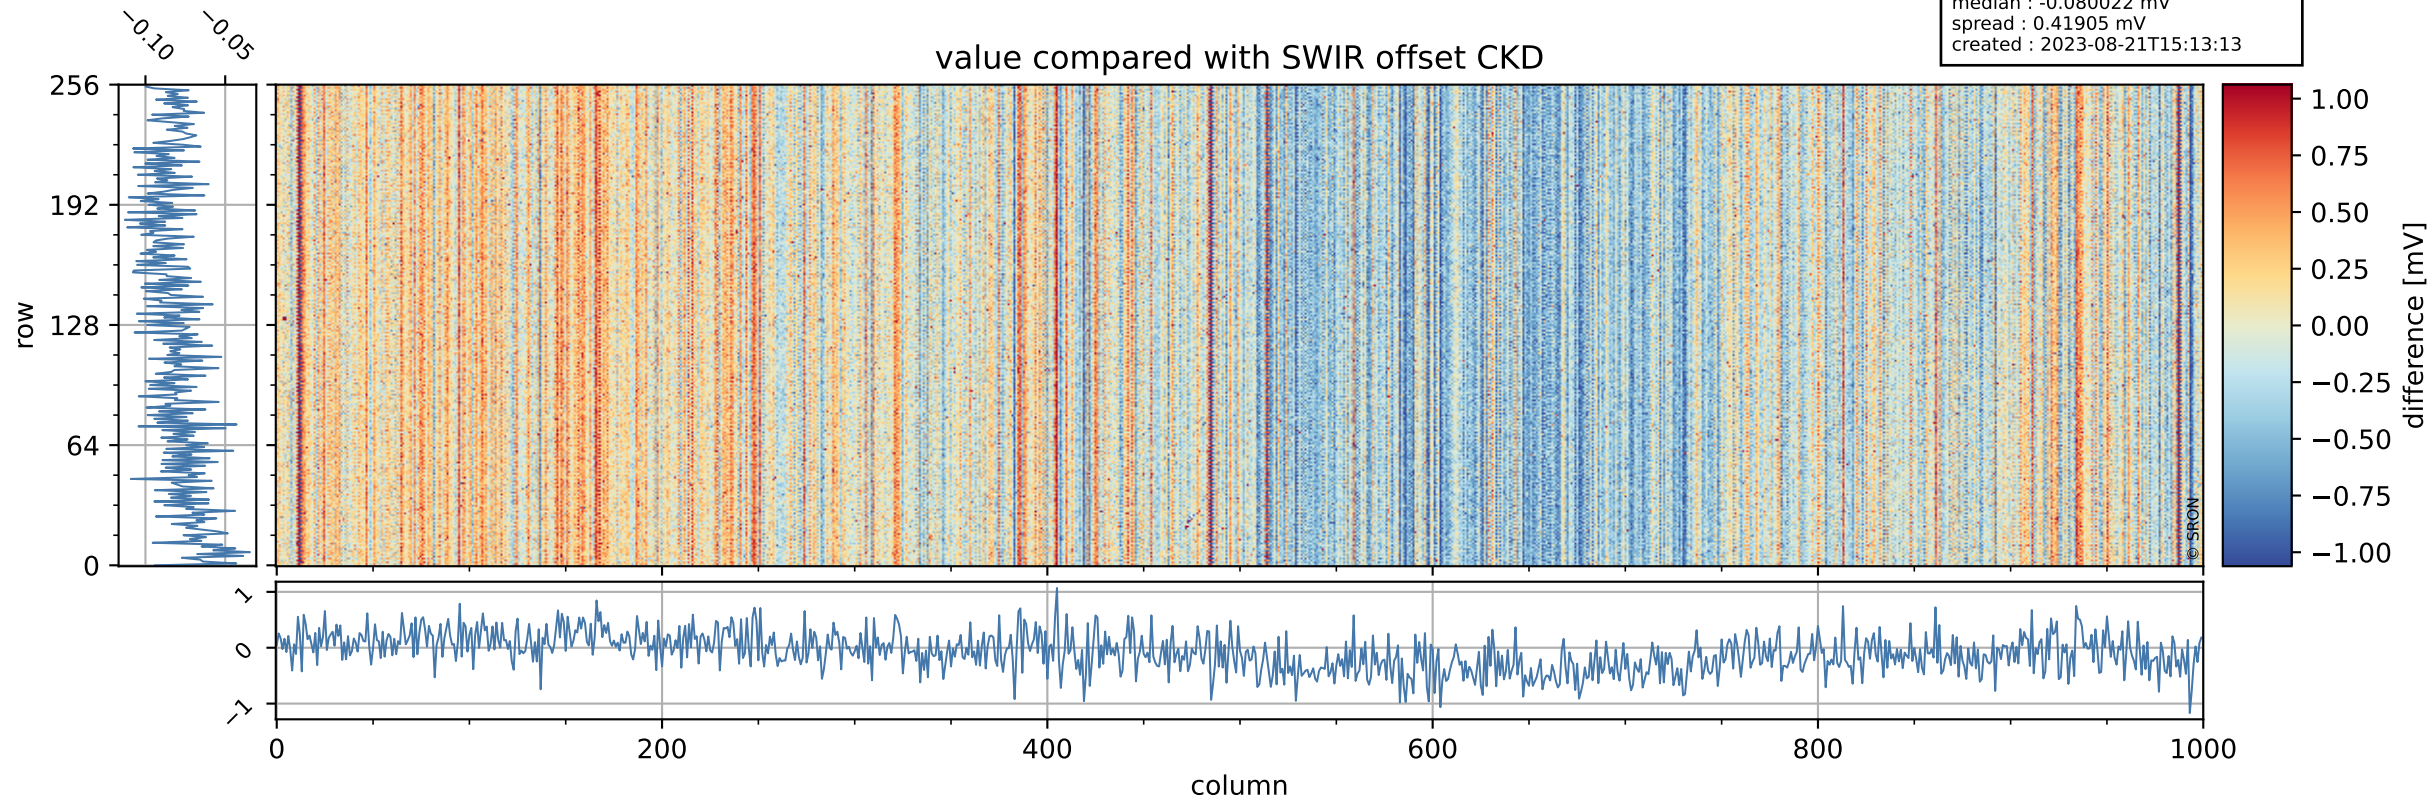

Tropomi SWIR offset (official)

orbits : 18 in [22807, 22852]
coverage : 2022-03-09 / 2022-03-12
median : 0.52593 V
spread : 0.035919 V
created : 2023-08-21T15:13:13

value detector map

Tropomi SWIR offset (official)

orbits : 18 in [22807, 22852]
coverage : 2022-03-09 / 2022-03-12
median : 28.759 μV
spread : 14.604 μV
created : 2023-08-21T15:13:13

Tropomi SWIR offset (official)

orbits : 18 in [22807, 22852]
coverage : 2022-03-09 / 2022-03-12
median : -0.080022 mV
spread : 0.41905 mV
created : 2023-08-21T15:13:13

value compared with SWIR offset CKD

Tropomi SWIR offset (official) ground-tracks of Sentinel-5P

orbits : 18 in [22807, 22852]
coverage : 2022-03-09 / 2022-03-12
created : 2023-08-21T15:13:14

Tropomi SWIR offset (official)

orbits : [2827, 22852]
coverage : 2018-04-30 / 2022-03-12
created : 2023-08-21T15:13:14

trend of detector median & temperatures