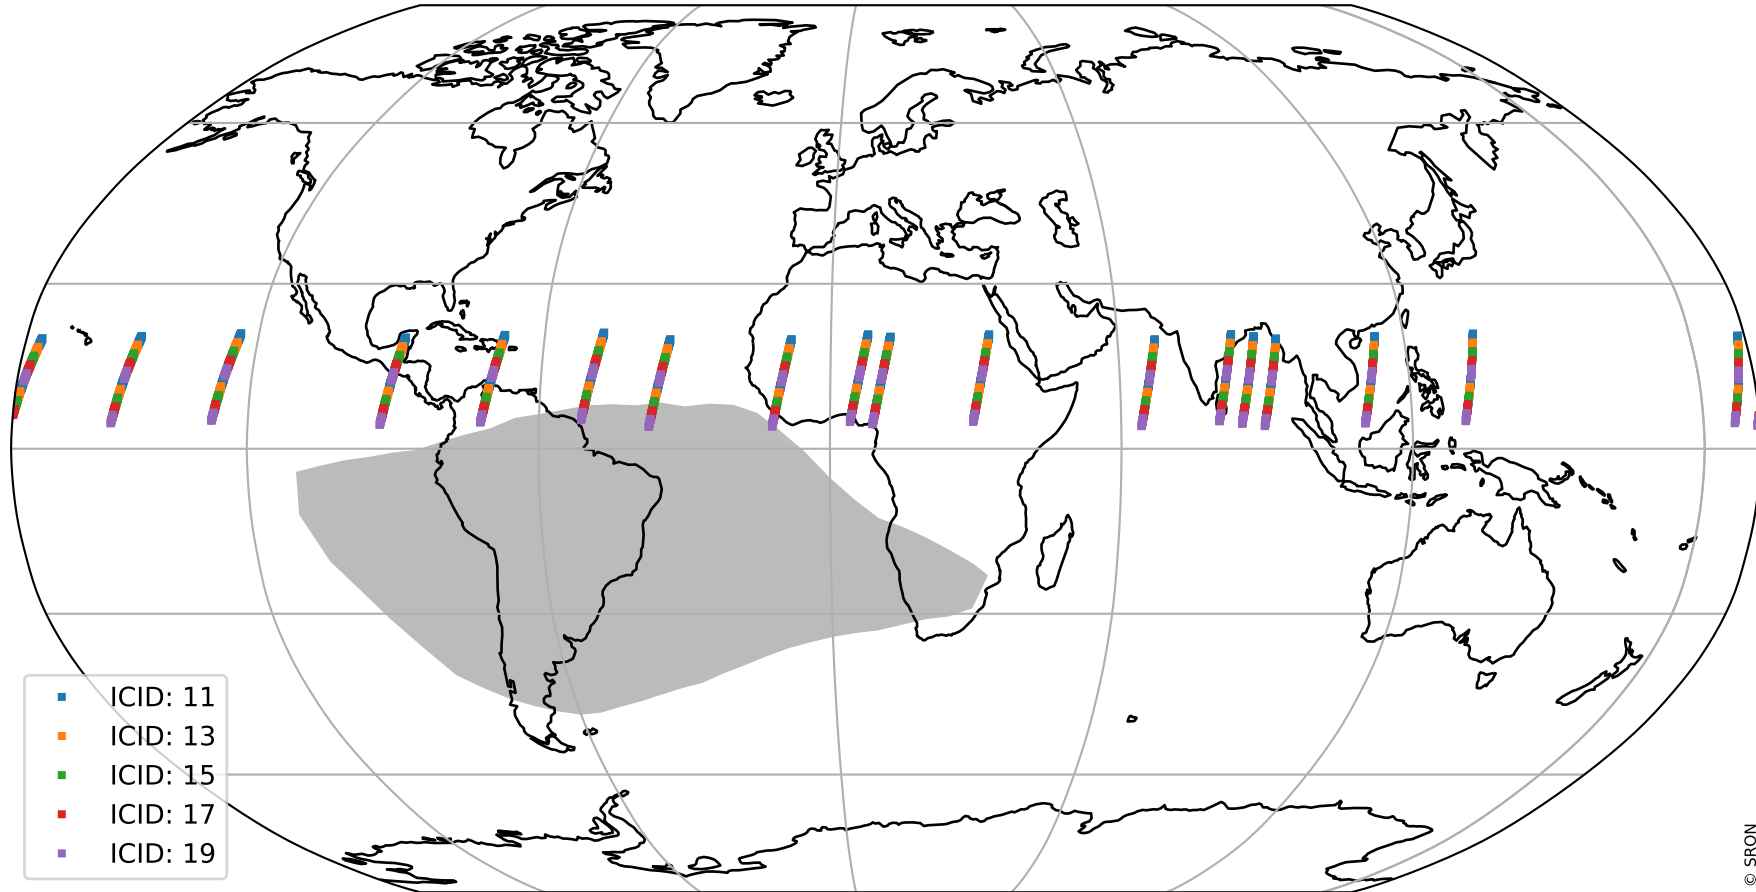

Tropomi SWIR offset (official)

orbits : 18 in [22807, 22852]
coverage : 2022-03-09 / 2022-03-12
median : 0.52593 V
spread : 0.035919 V
created : 2023-08-21T15:13:13

value detector map

Tropomi SWIR offset (official)

orbits : 18 in [22807, 22852]
coverage : 2022-03-09 / 2022-03-12
median : 28.759 μV
spread : 14.604 μV
created : 2023-08-21T15:13:13

Tropomi SWIR offset (official)

orbits : 18 in [22807, 22852]
coverage : 2022-03-09 / 2022-03-12
median : -0.080022 mV
spread : 0.41905 mV
created : 2023-08-21T15:13:13

value compared with SWIR offset CKD

Tropomi SWIR offset (official) ground-tracks of Sentinel-5P

orbits : 18 in [22807, 22852]
coverage : 2022-03-09 / 2022-03-12
created : 2023-08-21T15:13:14

Tropomi SWIR offset (official)

orbits : [2827, 22852]
coverage : 2018-04-30 / 2022-03-12
created : 2023-08-21T15:13:14

trend of detector median & temperatures