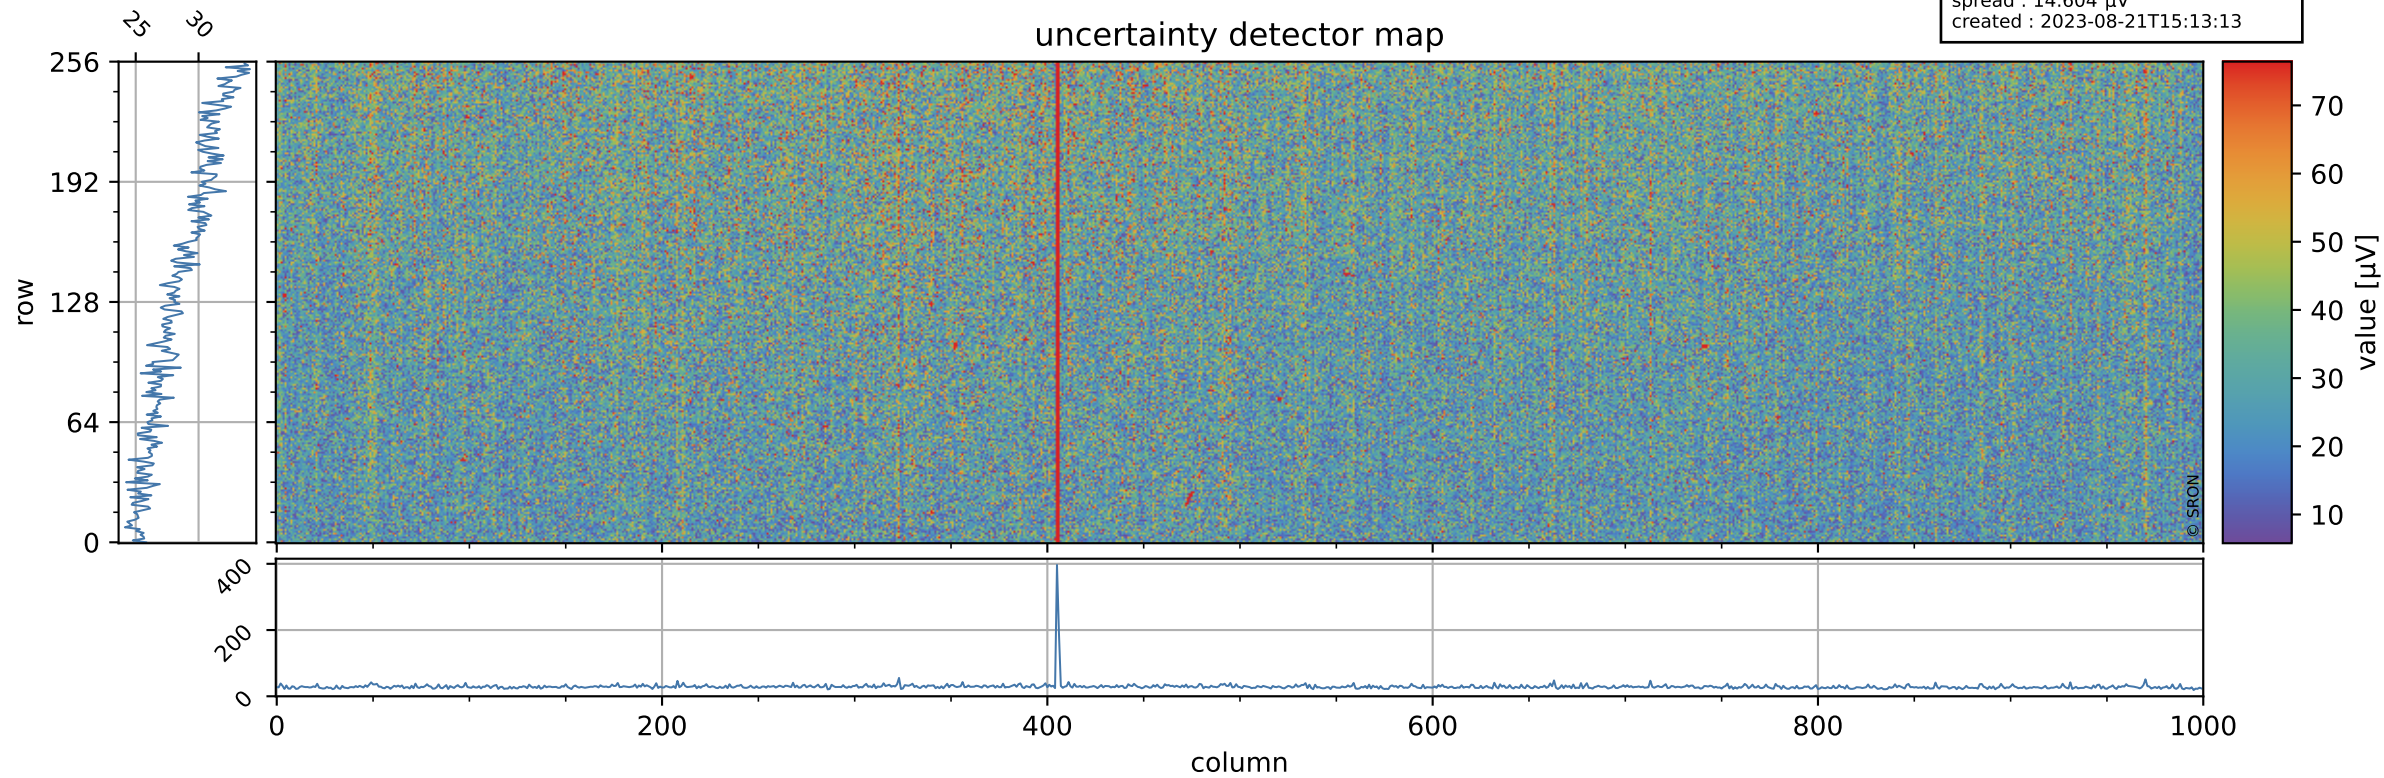

Tropomi SWIR offset (official)

orbits : 18 in [22807, 22852]
coverage : 2022-03-09 / 2022-03-12
median : 0.52593 V
spread : 0.035919 V
created : 2023-08-21T15:13:13

value detector map

Tropomi SWIR offset (official)

orbits : 18 in [22807, 22852]
coverage : 2022-03-09 / 2022-03-12
median : 28.759 μV
spread : 14.604 μV
created : 2023-08-21T15:13:13

Tropomi SWIR offset (official)

orbits : 18 in [22807, 22852]
coverage : 2022-03-09 / 2022-03-12
median : -0.080022 mV
spread : 0.41905 mV
created : 2023-08-21T15:13:13

value compared with SWIR offset CKD

Tropomi SWIR offset (official) ground-tracks of Sentinel-5P

orbits : 18 in [22807, 22852]
coverage : 2022-03-09 / 2022-03-12
created : 2023-08-21T15:13:14

Tropomi SWIR offset (official)

orbits : [2827, 22852]
coverage : 2018-04-30 / 2022-03-12
created : 2023-08-21T15:13:14

trend of detector median & temperatures