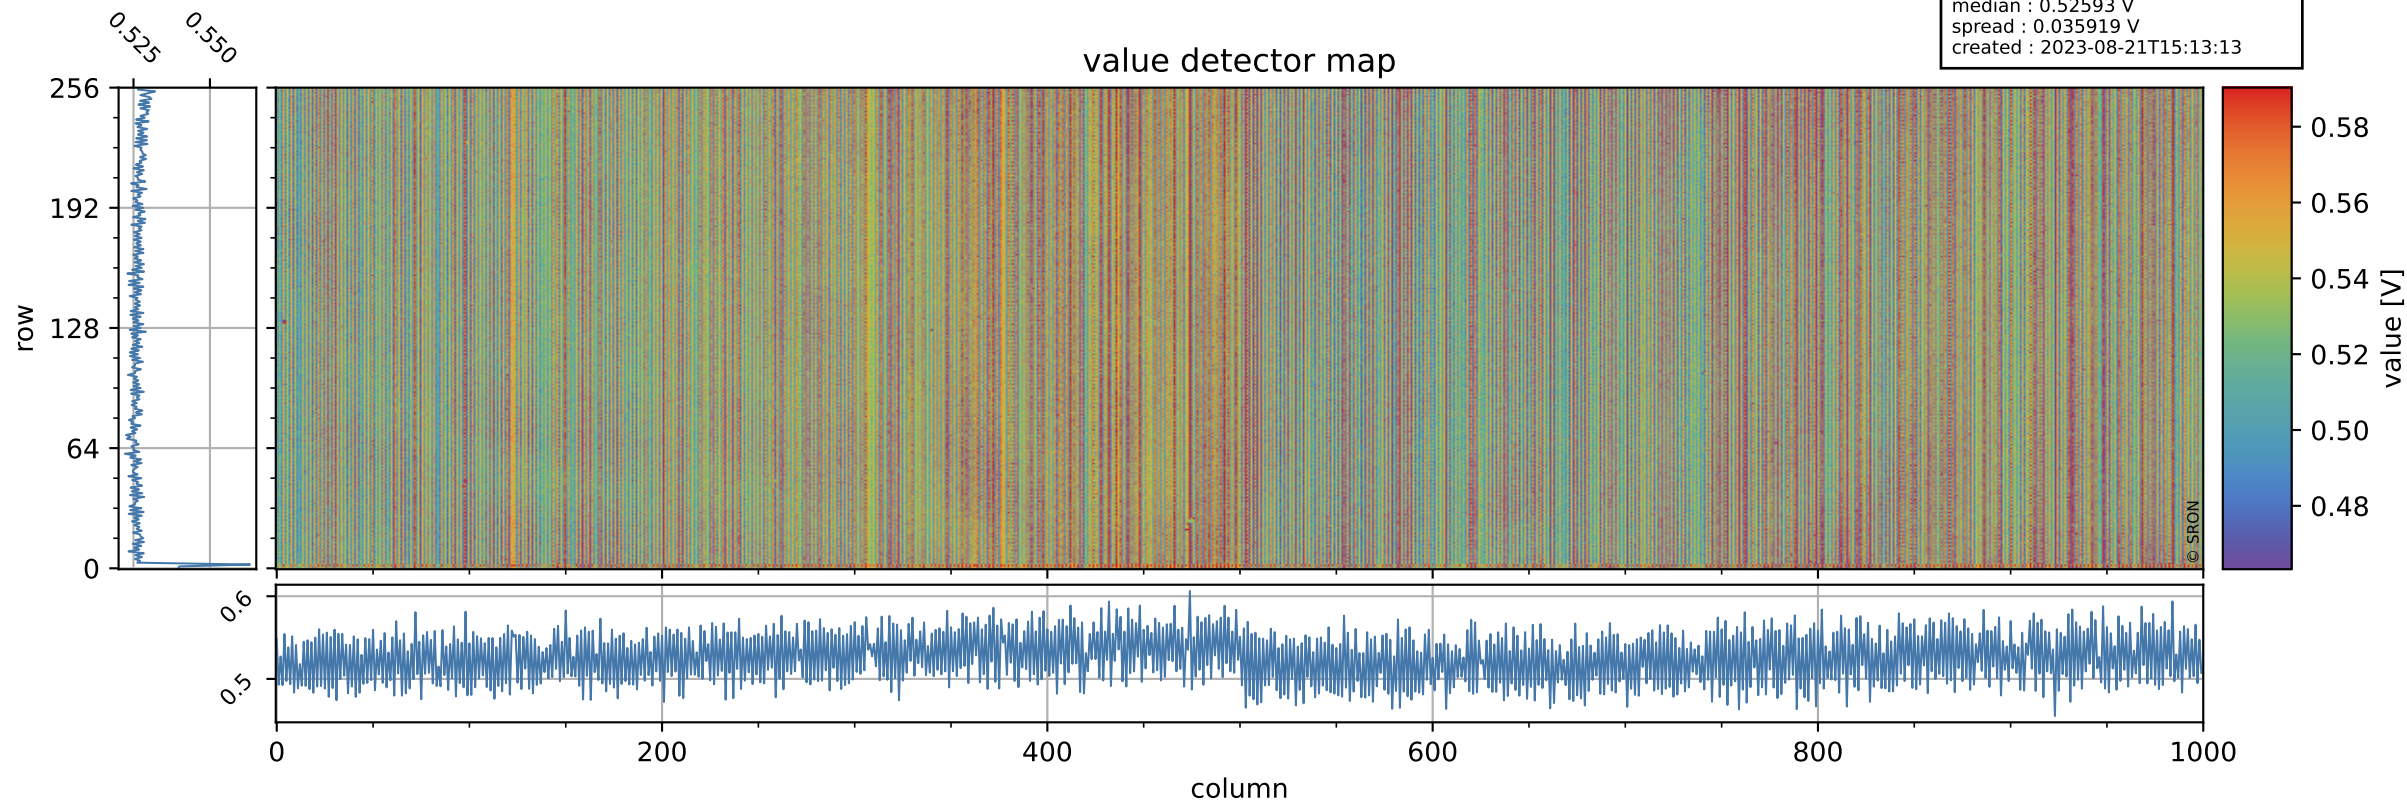

Tropomi SWIR offset (official)

orbits : 18 in [22807, 22852]
coverage : 2022-03-09 / 2022-03-12
median : 0.52593 V
spread : 0.035919 V
created : 2023-08-21T15:13:13

value detector map

Tropomi SWIR offset (official)

orbits : 18 in [22807, 22852]
coverage : 2022-03-09 / 2022-03-12
median : 28.759 μV
spread : 14.604 μV
created : 2023-08-21T15:13:13

Tropomi SWIR offset (official)

orbits : 18 in [22807, 22852]
coverage : 2022-03-09 / 2022-03-12
median : -0.080022 mV
spread : 0.41905 mV
created : 2023-08-21T15:13:13

value compared with SWIR offset CKD

Tropomi SWIR offset (official) ground-tracks of Sentinel-5P

orbits : 18 in [22807, 22852]
coverage : 2022-03-09 / 2022-03-12
created : 2023-08-21T15:13:14

Tropomi SWIR offset (official)

orbits : [2827, 22852]
coverage : 2018-04-30 / 2022-03-12
created : 2023-08-21T15:13:14

trend of detector median & temperatures