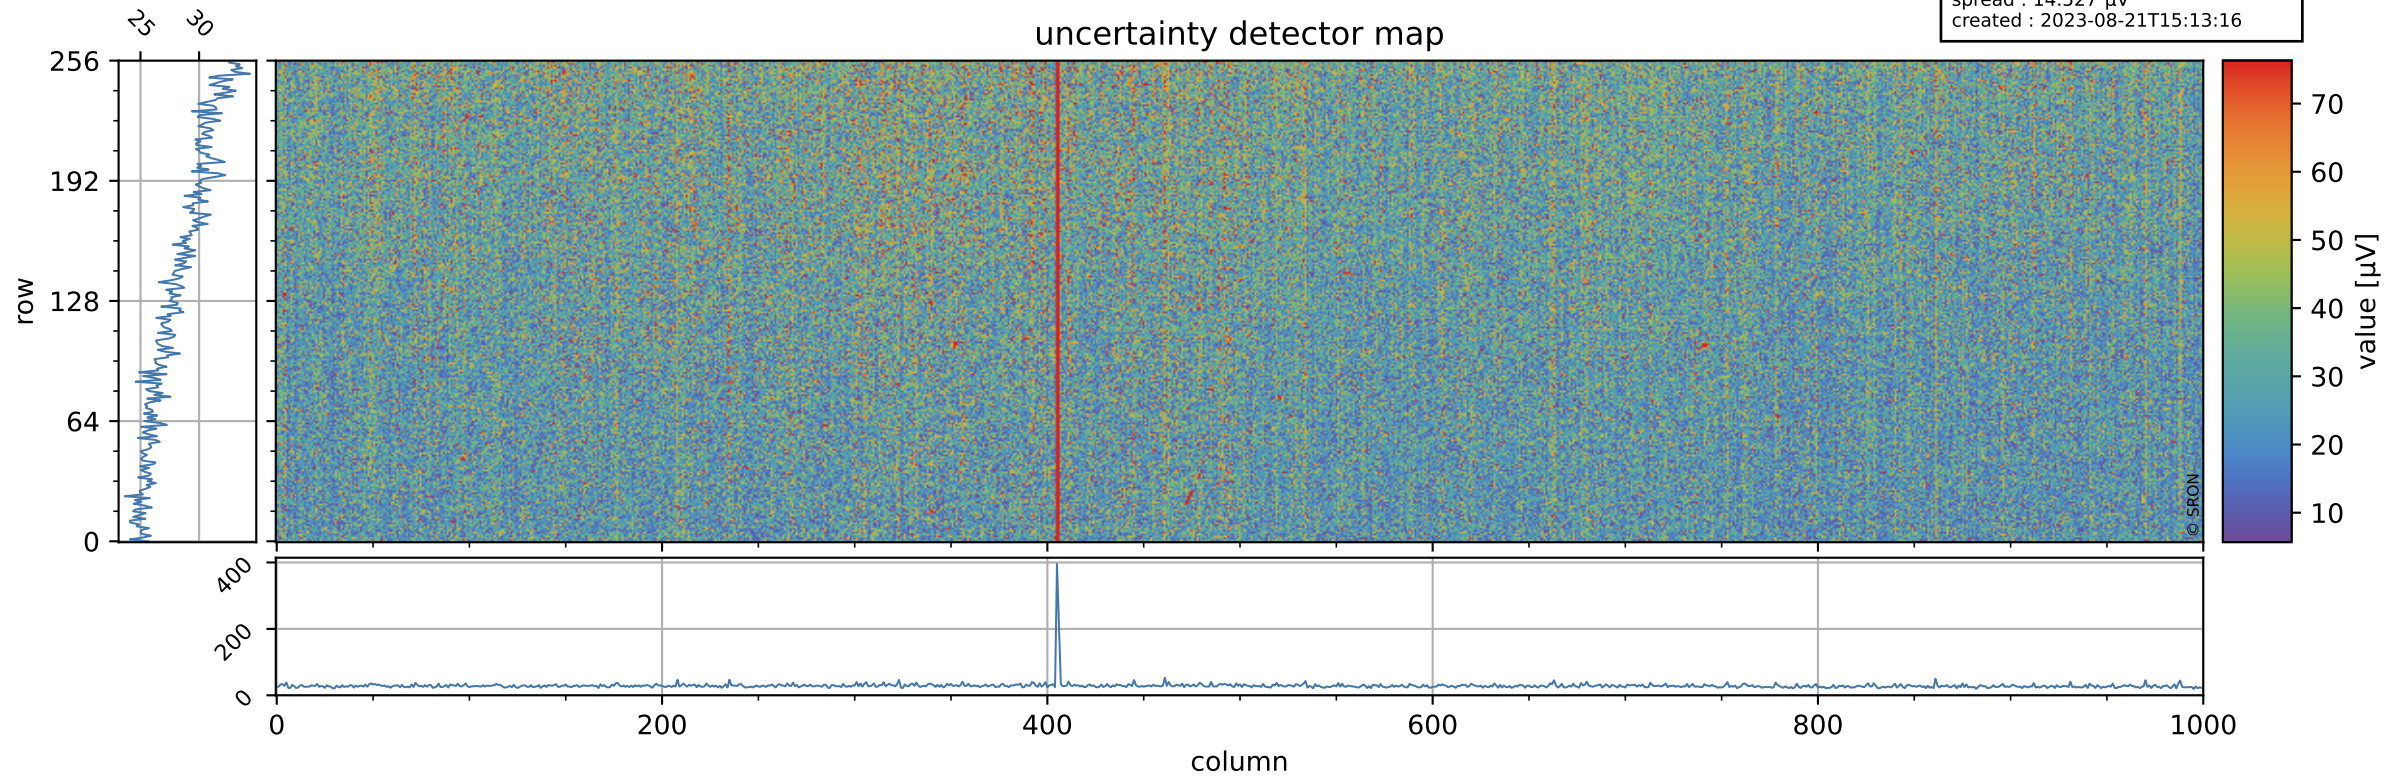

Tropomi SWIR offset (official)

orbits : 19 in [22822, 22867]
coverage : 2022-03-10 / 2022-03-13
median : 0.52594 V
spread : 0.035918 V
created : 2023-08-21T15:13:16

value detector map

Tropomi SWIR offset (official)

orbits : 19 in [22822, 22867]
coverage : 2022-03-10 / 2022-03-13
median : 28.42 μV
spread : 14.527 μV
created : 2023-08-21T15:13:16

Tropomi SWIR offset (official)

orbits : 19 in [22822, 22867]
coverage : 2022-03-10 / 2022-03-13
median : -0.067464 mV
spread : 0.4163 mV
created : 2023-08-21T15:13:16

value compared with SWIR offset CKD

Tropomi SWIR offset (official) ground-tracks of Sentinel-5P

orbits : 19 in [22822, 22867]
coverage : 2022-03-10 / 2022-03-13
created : 2023-08-21T15:13:17

Tropomi SWIR offset (official)

orbits : [2827, 22867]
coverage : 2018-04-30 / 2022-03-13
created : 2023-08-21T15:13:18

trend of detector median & temperatures