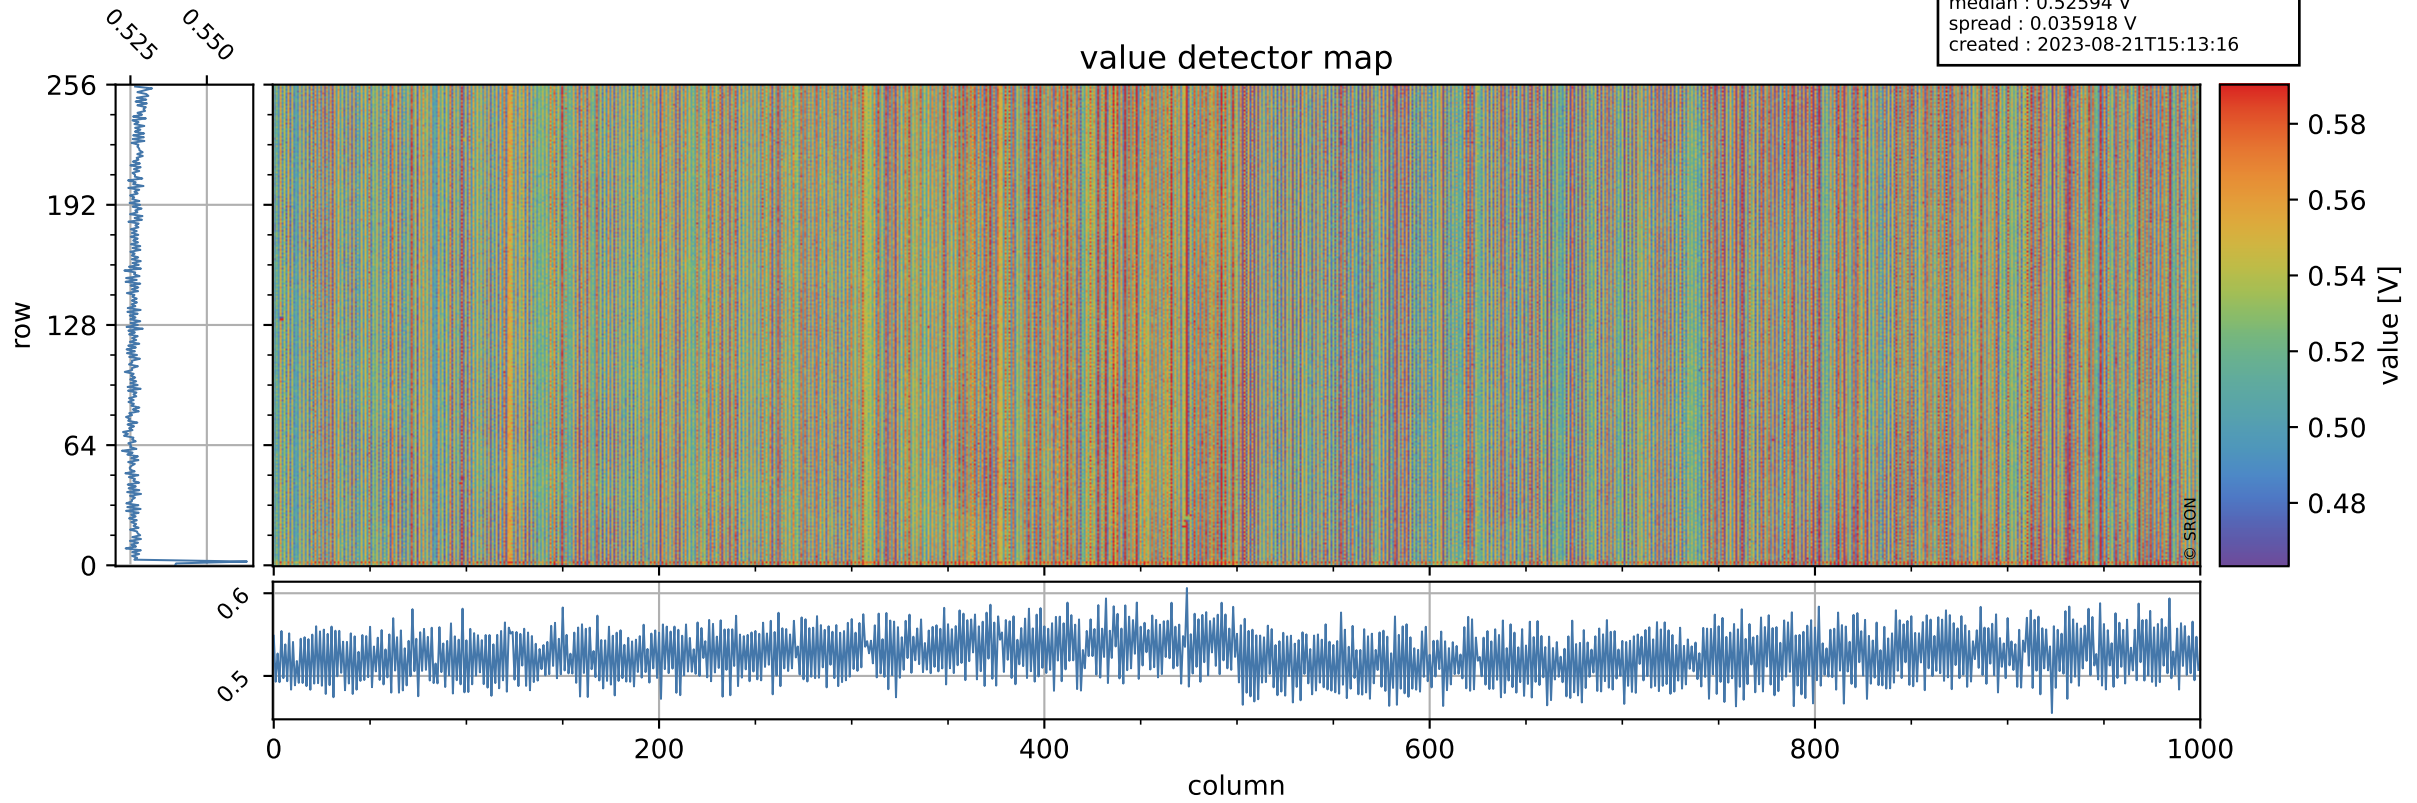

Tropomi SWIR offset (official)

orbits : 19 in [22822, 22867]
coverage : 2022-03-10 / 2022-03-13
median : 0.52594 V
spread : 0.035918 V
created : 2023-08-21T15:13:16

value detector map

Tropomi SWIR offset (official)

orbits : 19 in [22822, 22867]
coverage : 2022-03-10 / 2022-03-13
median : 28.42 μV
spread : 14.527 μV
created : 2023-08-21T15:13:16

Tropomi SWIR offset (official)

orbits : 19 in [22822, 22867]
coverage : 2022-03-10 / 2022-03-13
median : -0.067464 mV
spread : 0.4163 mV
created : 2023-08-21T15:13:16

value compared with SWIR offset CKD

Tropomi SWIR offset (official) ground-tracks of Sentinel-5P

orbits : 19 in [22822, 22867]
coverage : 2022-03-10 / 2022-03-13
created : 2023-08-21T15:13:17

Tropomi SWIR offset (official)

orbits : [2827, 22867]
coverage : 2018-04-30 / 2022-03-13
created : 2023-08-21T15:13:18

trend of detector median & temperatures