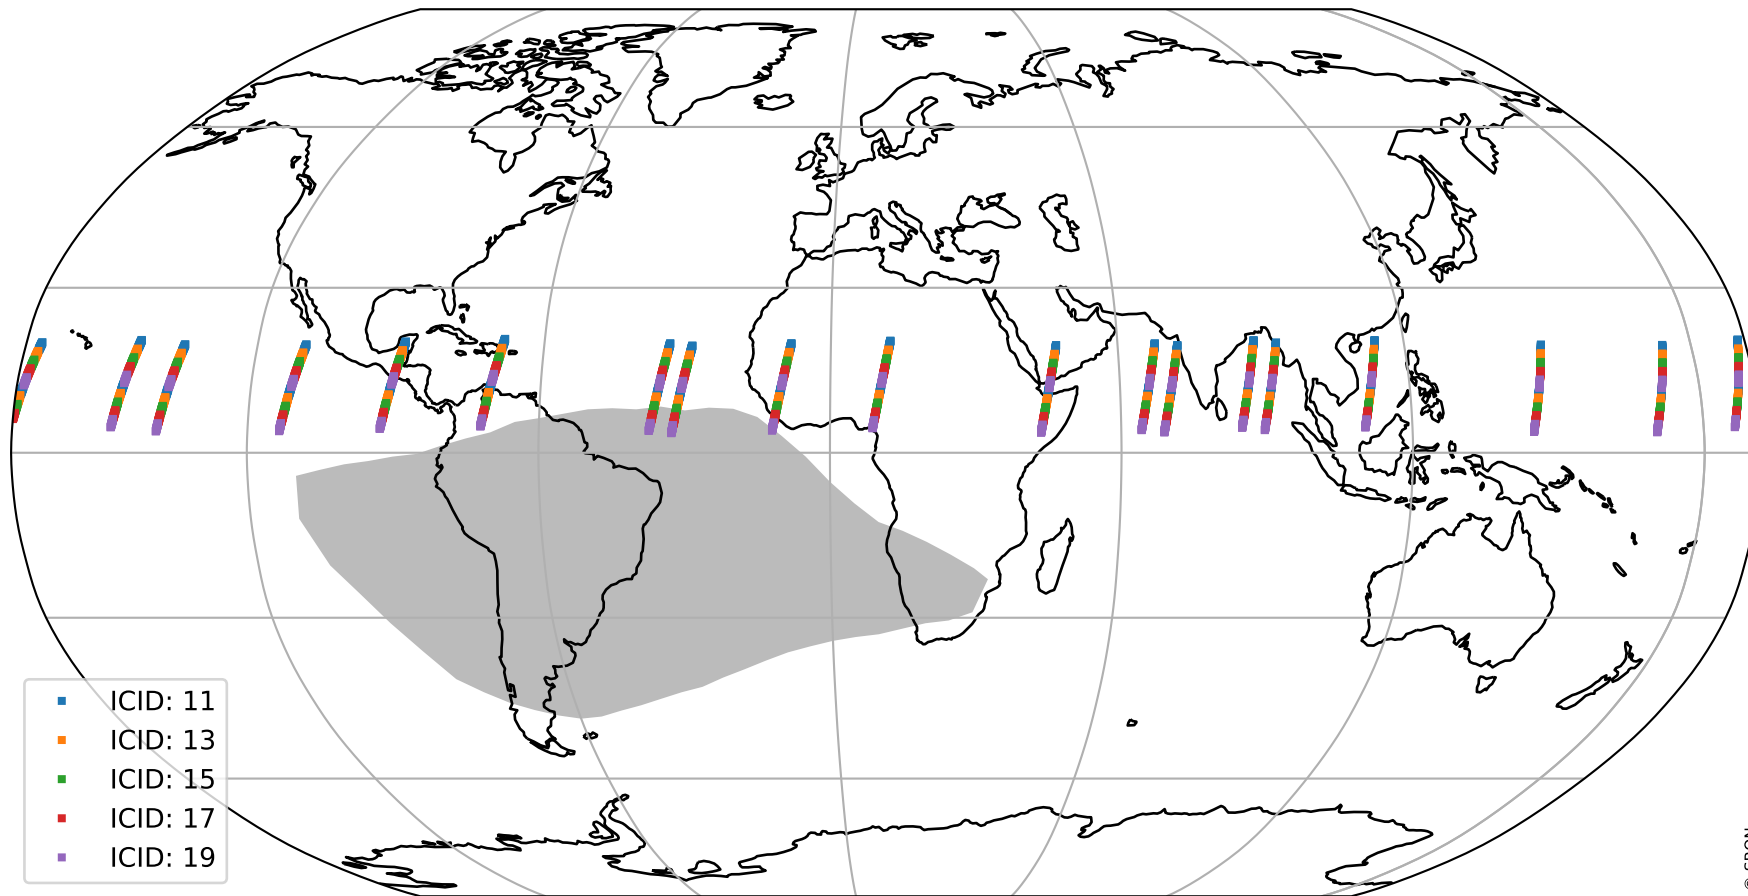

Tropomi SWIR offset (official)

orbits : 19 in [22822, 22867]
coverage : 2022-03-10 / 2022-03-13
median : 0.52594 V
spread : 0.035918 V
created : 2023-08-21T15:13:16

value detector map

Tropomi SWIR offset (official)

orbits : 19 in [22822, 22867]
coverage : 2022-03-10 / 2022-03-13
median : 28.42 μV
spread : 14.527 μV
created : 2023-08-21T15:13:16

Tropomi SWIR offset (official)

orbits : 19 in [22822, 22867]
coverage : 2022-03-10 / 2022-03-13
median : -0.067464 mV
spread : 0.4163 mV
created : 2023-08-21T15:13:16

value compared with SWIR offset CKD

Tropomi SWIR offset (official) ground-tracks of Sentinel-5P

orbits : 19 in [22822, 22867]
coverage : 2022-03-10 / 2022-03-13
created : 2023-08-21T15:13:17

Tropomi SWIR offset (official)

orbits : [2827, 22867]
coverage : 2018-04-30 / 2022-03-13
created : 2023-08-21T15:13:18

trend of detector median & temperatures