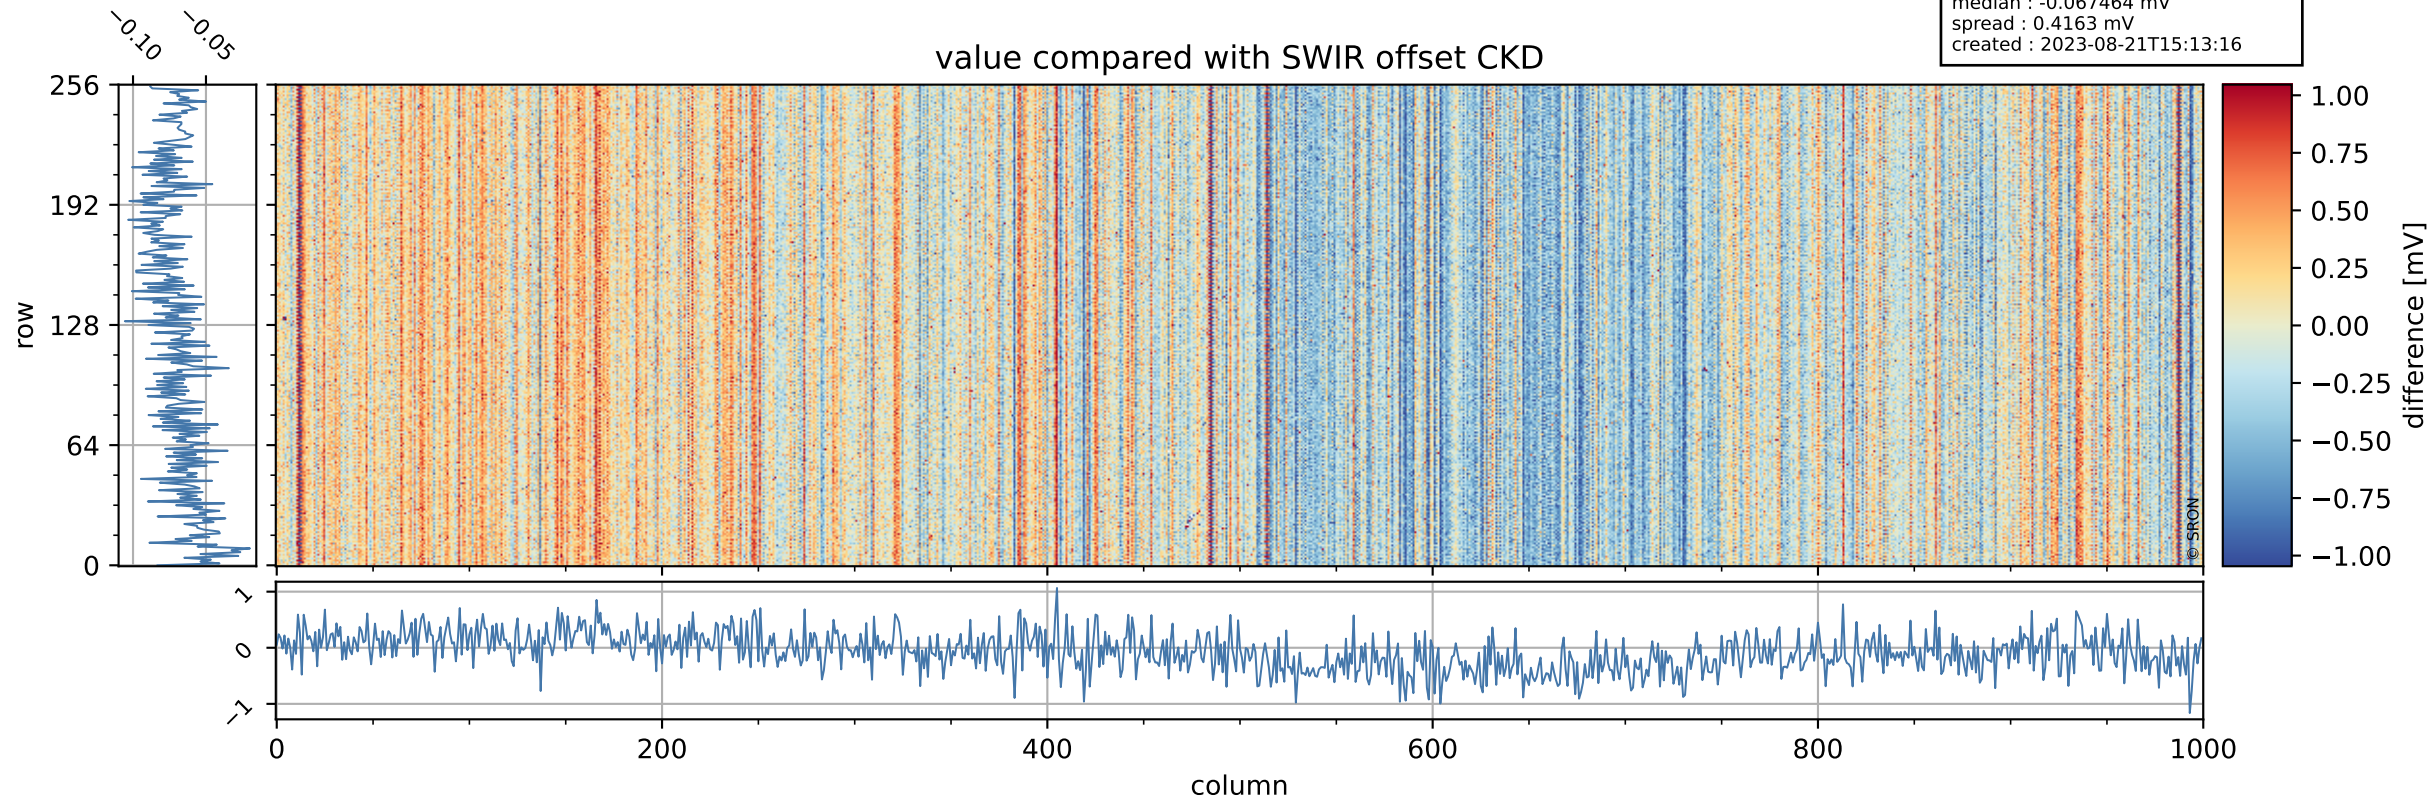

Tropomi SWIR offset (official)

orbits : 19 in [22822, 22867]
coverage : 2022-03-10 / 2022-03-13
median : 0.52594 V
spread : 0.035918 V
created : 2023-08-21T15:13:16

value detector map

Tropomi SWIR offset (official)

orbits : 19 in [22822, 22867]
coverage : 2022-03-10 / 2022-03-13
median : 28.42 μV
spread : 14.527 μV
created : 2023-08-21T15:13:16

Tropomi SWIR offset (official)

orbits : 19 in [22822, 22867]
coverage : 2022-03-10 / 2022-03-13
median : -0.067464 mV
spread : 0.4163 mV
created : 2023-08-21T15:13:16

value compared with SWIR offset CKD

Tropomi SWIR offset (official) ground-tracks of Sentinel-5P

orbits : 19 in [22822, 22867]
coverage : 2022-03-10 / 2022-03-13
created : 2023-08-21T15:13:17

Tropomi SWIR offset (official)

orbits : [2827, 22867]
coverage : 2018-04-30 / 2022-03-13
created : 2023-08-21T15:13:18

trend of detector median & temperatures