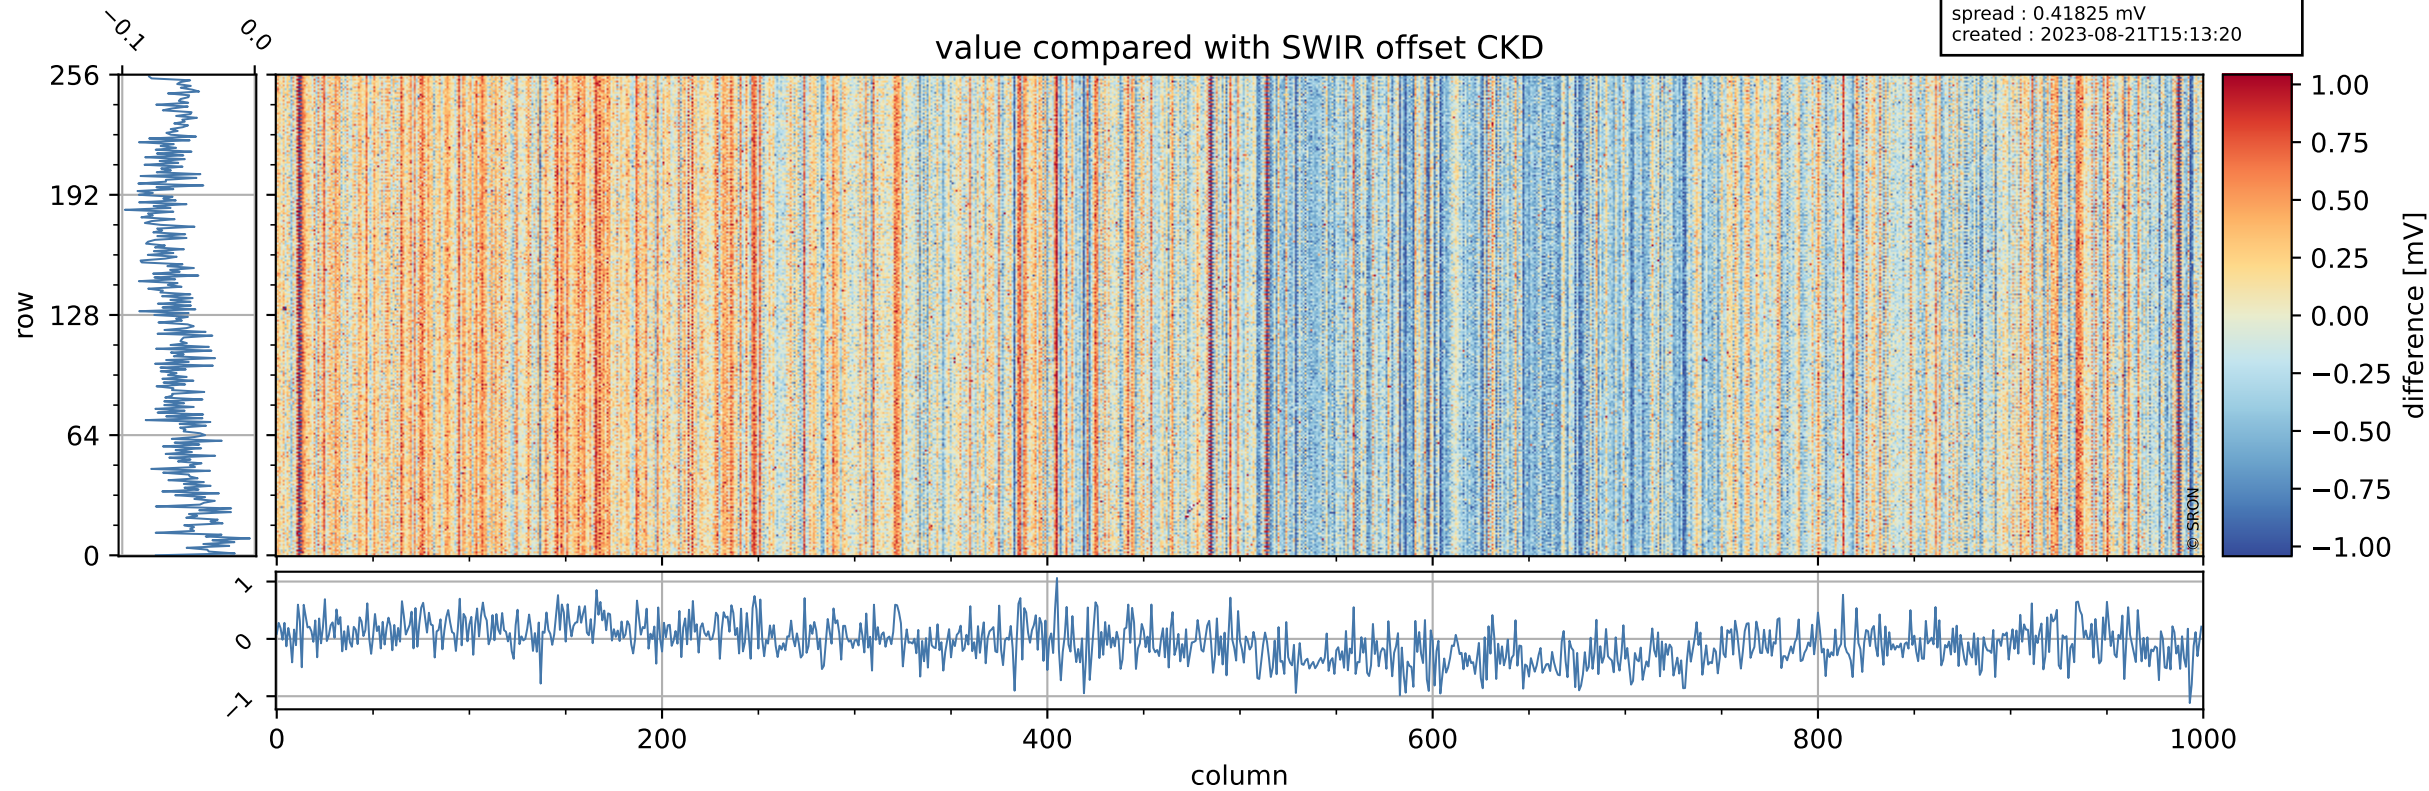

Tropomi SWIR offset (official)

orbits : 19 in [22837, 22882]
coverage : 2022-03-11 / 2022-03-14
median : 0.52595 V
spread : 0.03592 V
created : 2023-08-21T15:13:19

value detector map

Tropomi SWIR offset (official)

orbits : 19 in [22837, 22882]
coverage : 2022-03-11 / 2022-03-14
median : 28.678 μV
spread : 14.722 μV
created : 2023-08-21T15:13:19

Tropomi SWIR offset (official)

orbits : 19 in [22837, 22882]
coverage : 2022-03-11 / 2022-03-14
median : -0.055619 mV
spread : 0.41825 mV
created : 2023-08-21T15:13:20

value compared with SWIR offset CKD

Tropomi SWIR offset (official) ground-tracks of Sentinel-5P

orbits : 19 in [22837, 22882]
coverage : 2022-03-11 / 2022-03-14
created : 2023-08-21T15:13:20

Tropomi SWIR offset (official)

orbits : [2827, 22882]
coverage : 2018-04-30 / 2022-03-14
created : 2023-08-21T15:13:20

trend of detector median & temperatures