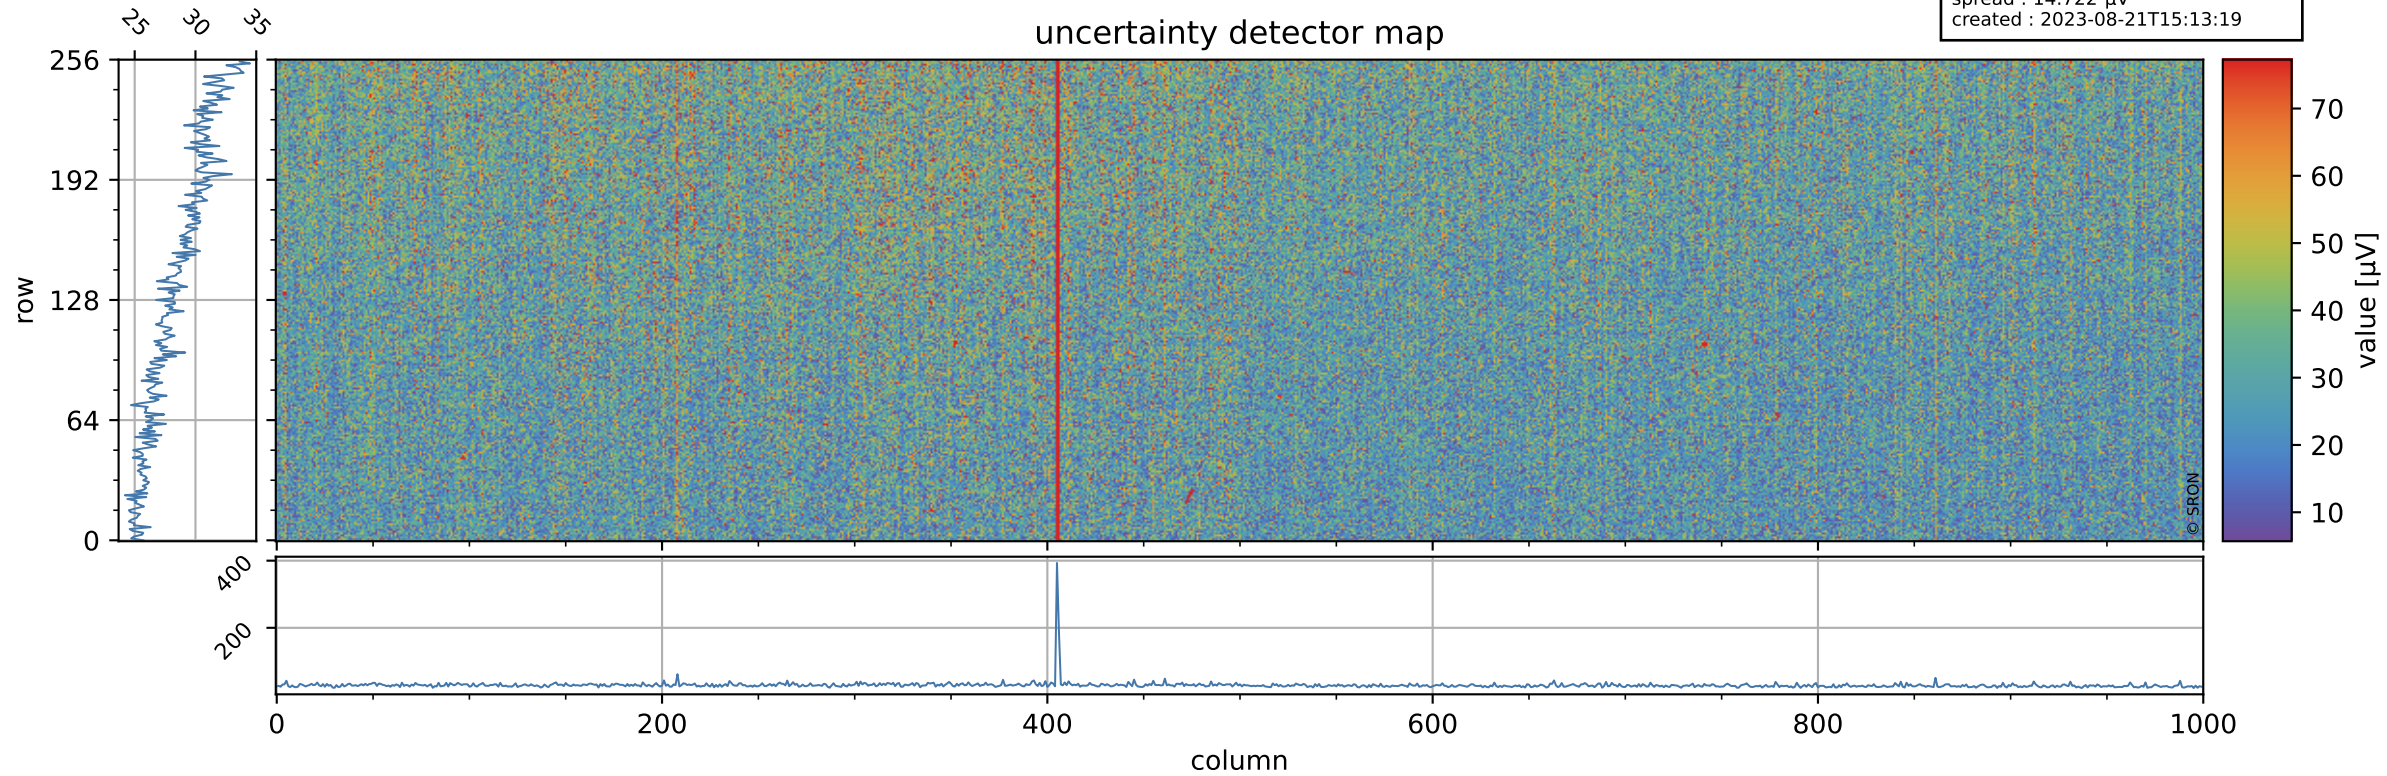

Tropomi SWIR offset (official)

orbits : 19 in [22837, 22882]
coverage : 2022-03-11 / 2022-03-14
median : 0.52595 V
spread : 0.03592 V
created : 2023-08-21T15:13:19

value detector map

Tropomi SWIR offset (official)

orbits : 19 in [22837, 22882]
coverage : 2022-03-11 / 2022-03-14
median : 28.678 μV
spread : 14.722 μV
created : 2023-08-21T15:13:19

Tropomi SWIR offset (official)

orbits : 19 in [22837, 22882]
coverage : 2022-03-11 / 2022-03-14
median : -0.055619 mV
spread : 0.41825 mV
created : 2023-08-21T15:13:20

value compared with SWIR offset CKD

Tropomi SWIR offset (official) ground-tracks of Sentinel-5P

orbits : 19 in [22837, 22882]
coverage : 2022-03-11 / 2022-03-14
created : 2023-08-21T15:13:20

Tropomi SWIR offset (official)

orbits : [2827, 22882]
coverage : 2018-04-30 / 2022-03-14
created : 2023-08-21T15:13:20

trend of detector median & temperatures