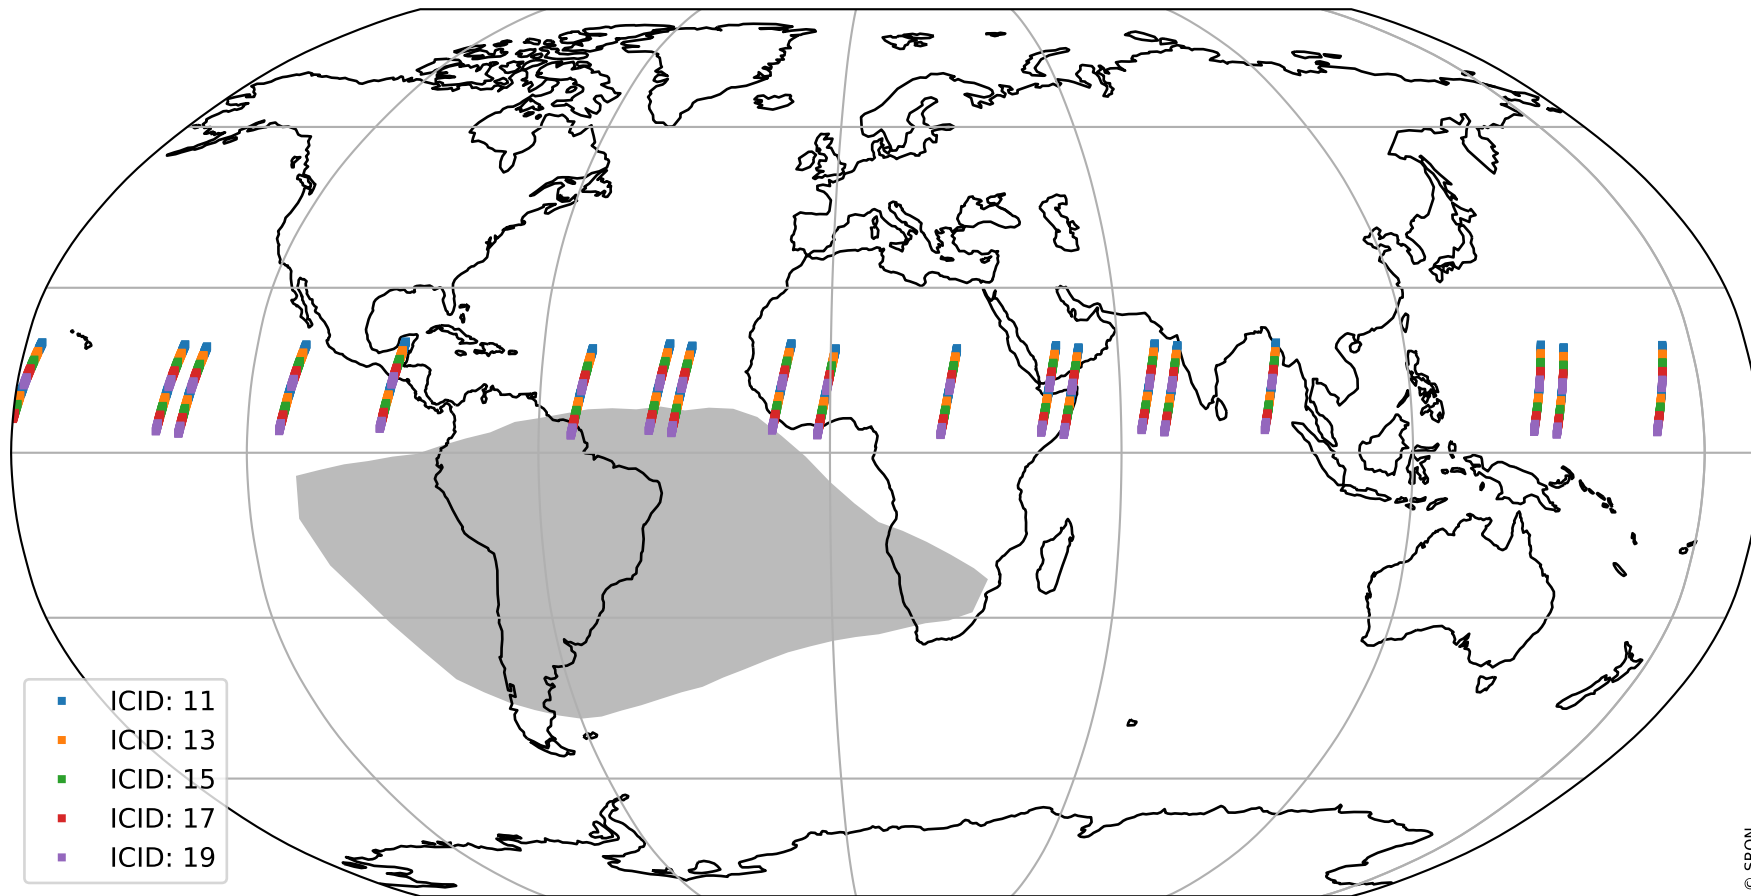

Tropomi SWIR offset (official)

orbits : 19 in [22837, 22882]
coverage : 2022-03-11 / 2022-03-14
median : 0.52595 V
spread : 0.03592 V
created : 2023-08-21T15:13:19

value detector map

Tropomi SWIR offset (official)

orbits : 19 in [22837, 22882]
coverage : 2022-03-11 / 2022-03-14
median : 28.678 μV
spread : 14.722 μV
created : 2023-08-21T15:13:19

Tropomi SWIR offset (official)

orbits : 19 in [22837, 22882]
coverage : 2022-03-11 / 2022-03-14
median : -0.055619 mV
spread : 0.41825 mV
created : 2023-08-21T15:13:20

value compared with SWIR offset CKD

Tropomi SWIR offset (official) ground-tracks of Sentinel-5P

orbits : 19 in [22837, 22882]
coverage : 2022-03-11 / 2022-03-14
created : 2023-08-21T15:13:20

Tropomi SWIR offset (official)

orbits : [2827, 22882]
coverage : 2018-04-30 / 2022-03-14
created : 2023-08-21T15:13:20

trend of detector median & temperatures