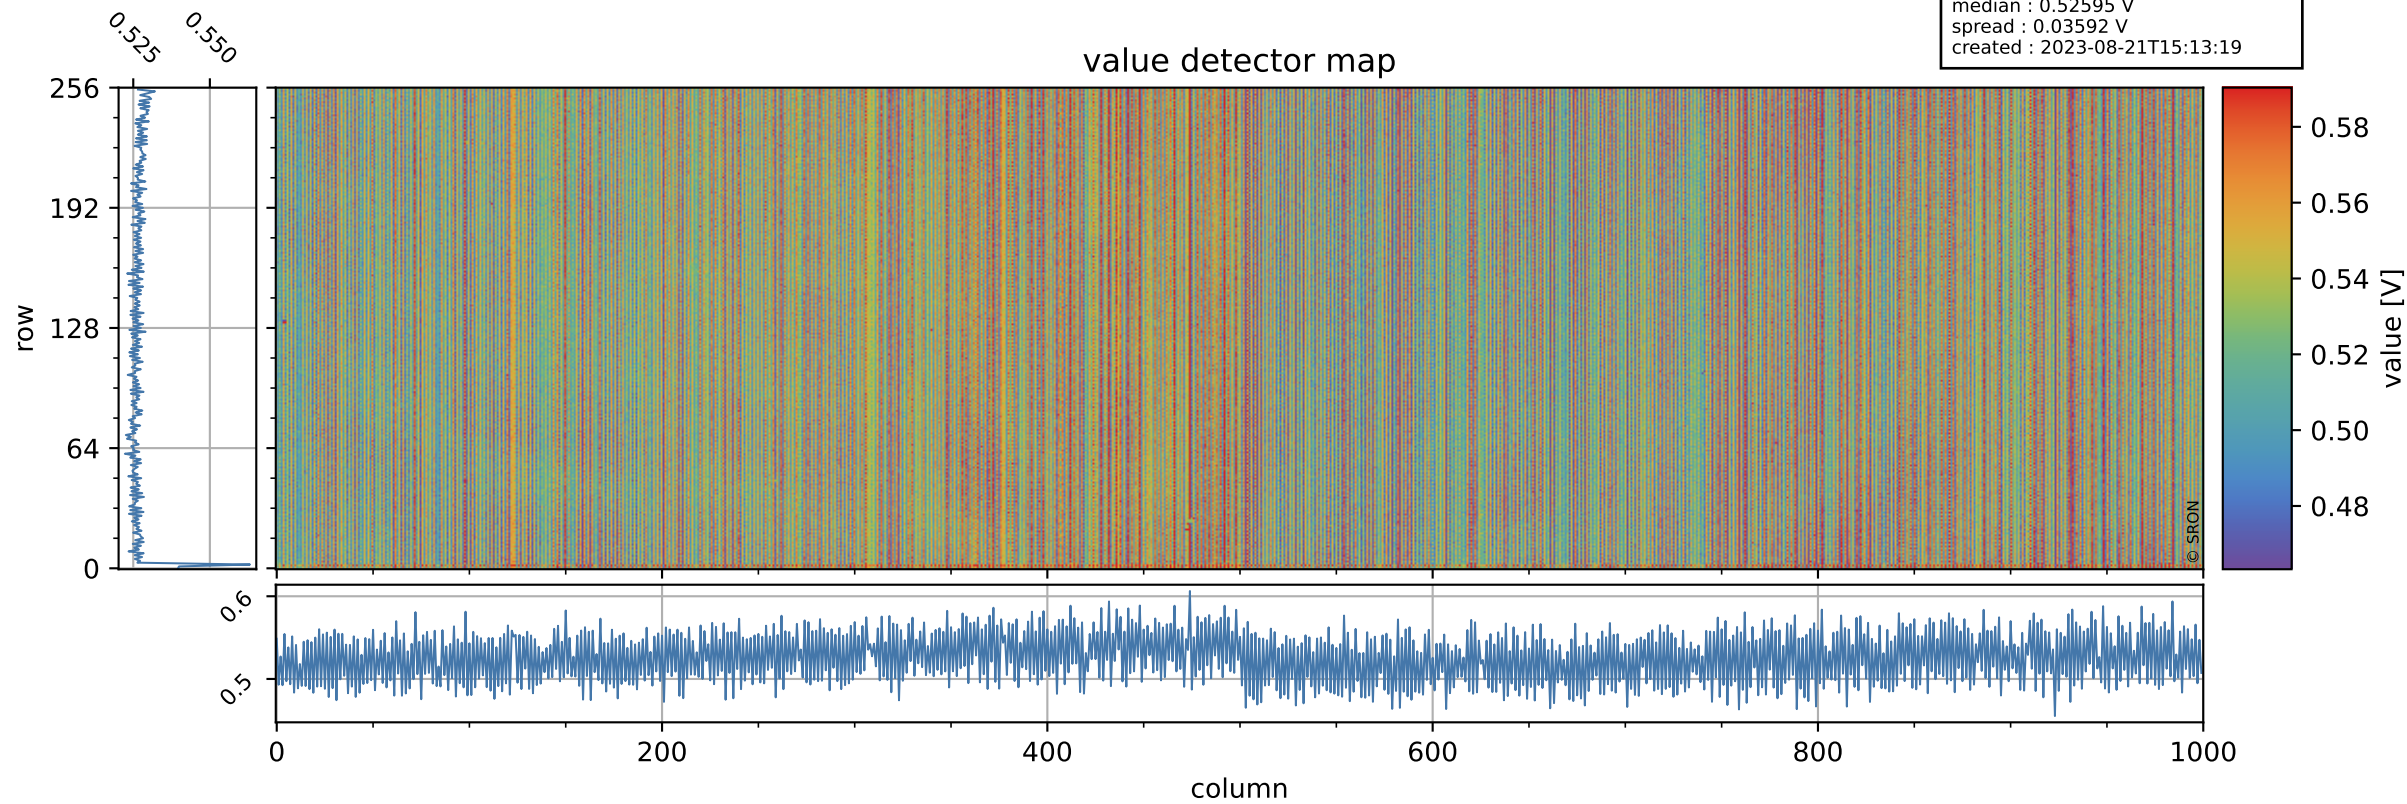

Tropomi SWIR offset (official)

orbits : 19 in [22837, 22882]
coverage : 2022-03-11 / 2022-03-14
median : 0.52595 V
spread : 0.03592 V
created : 2023-08-21T15:13:19

value detector map

Tropomi SWIR offset (official)

orbits : 19 in [22837, 22882]
coverage : 2022-03-11 / 2022-03-14
median : 28.678 μV
spread : 14.722 μV
created : 2023-08-21T15:13:19

Tropomi SWIR offset (official)

orbits : 19 in [22837, 22882]
coverage : 2022-03-11 / 2022-03-14
median : -0.055619 mV
spread : 0.41825 mV
created : 2023-08-21T15:13:20

value compared with SWIR offset CKD

Tropomi SWIR offset (official) ground-tracks of Sentinel-5P

orbits : 19 in [22837, 22882]
coverage : 2022-03-11 / 2022-03-14
created : 2023-08-21T15:13:20

Tropomi SWIR offset (official)

orbits : [2827, 22882]
coverage : 2018-04-30 / 2022-03-14
created : 2023-08-21T15:13:20

trend of detector median & temperatures