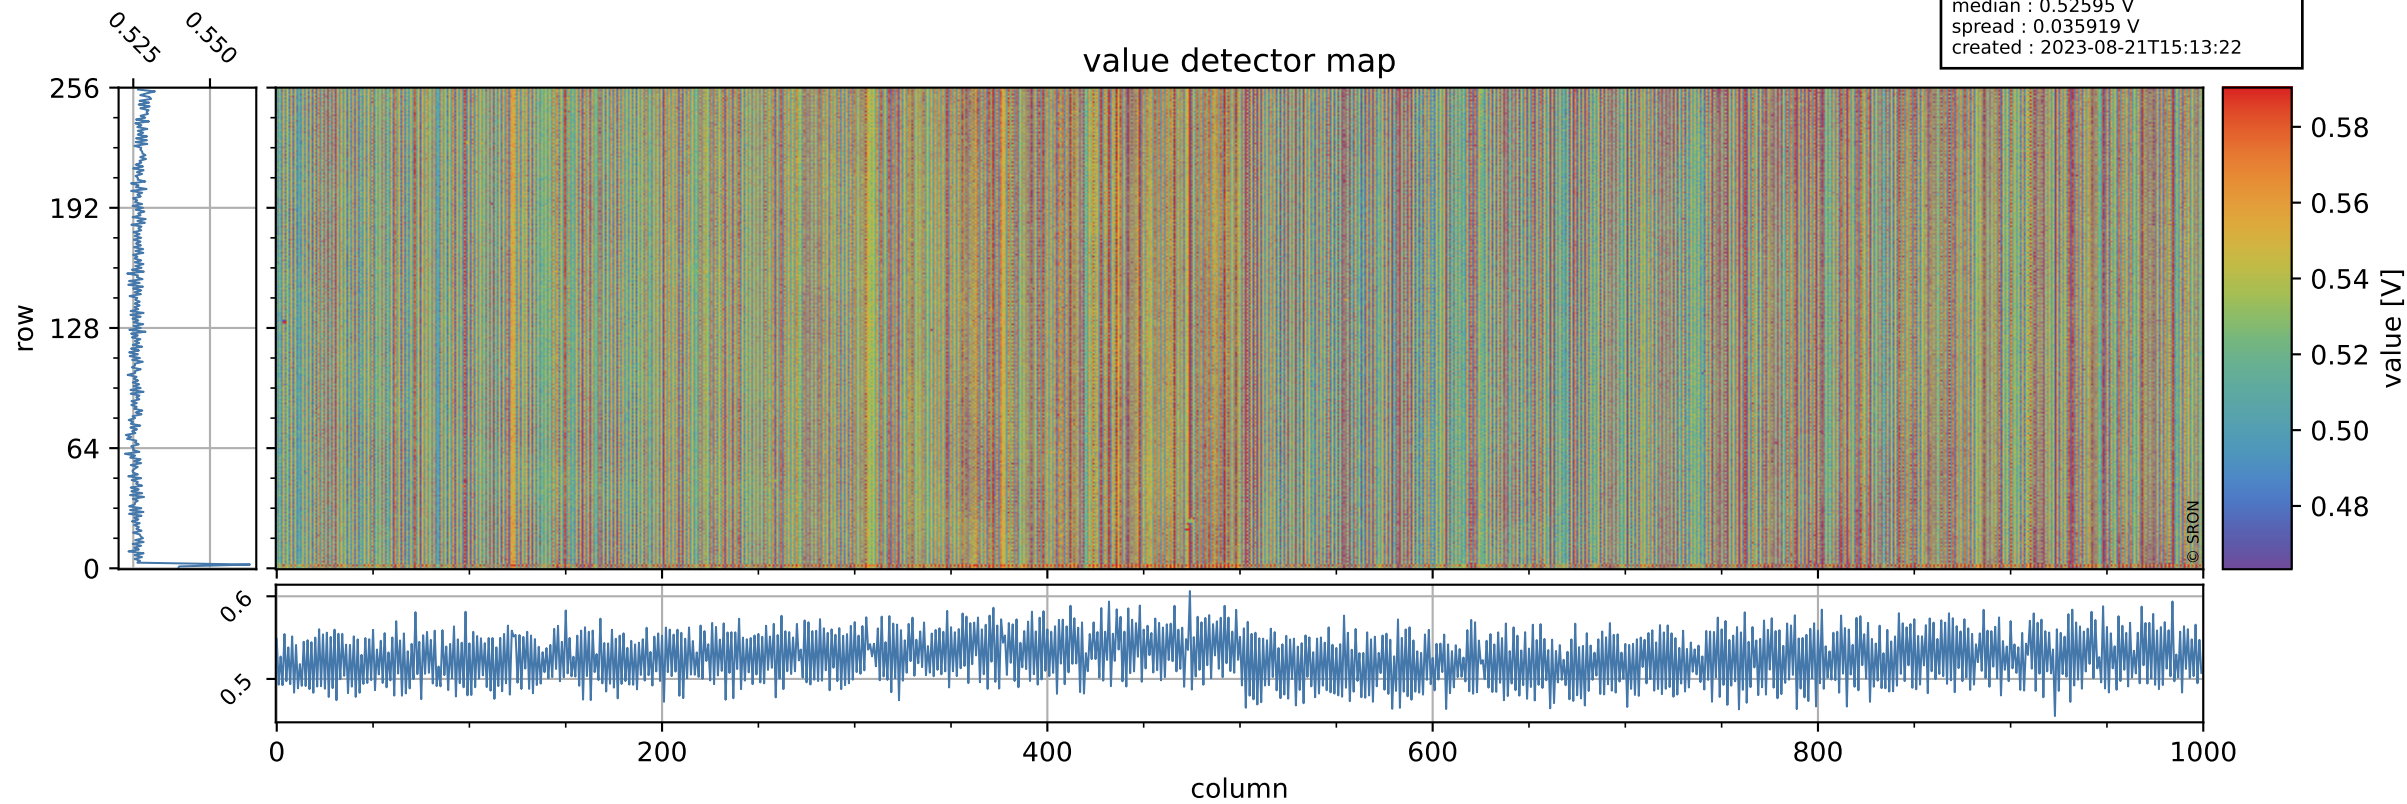

Tropomi SWIR offset (official)

orbits : 20 in [22852, 22897]
coverage : 2022-03-12 / 2022-03-15
median : 0.52595 V
spread : 0.035919 V
created : 2023-08-21T15:13:22

value detector map

Tropomi SWIR offset (official)

orbits : 20 in [22852, 22897]
coverage : 2022-03-12 / 2022-03-15
median : 28.222 μV
spread : 14.48 μV
created : 2023-08-21T15:13:22

Tropomi SWIR offset (official)

orbits : 20 in [22852, 22897]
coverage : 2022-03-12 / 2022-03-15
median : -0.059798 mV
spread : 0.41877 mV
created : 2023-08-21T15:13:23

value compared with SWIR offset CKD

Tropomi SWIR offset (official) ground-tracks of Sentinel-5P

orbits : 20 in [22852, 22897]
coverage : 2022-03-12 / 2022-03-15
created : 2023-08-21T15:13:23

Tropomi SWIR offset (official)

orbits : [2827, 22897]
coverage : 2018-04-30 / 2022-03-15
created : 2023-08-21T15:13:24

trend of detector median & temperatures