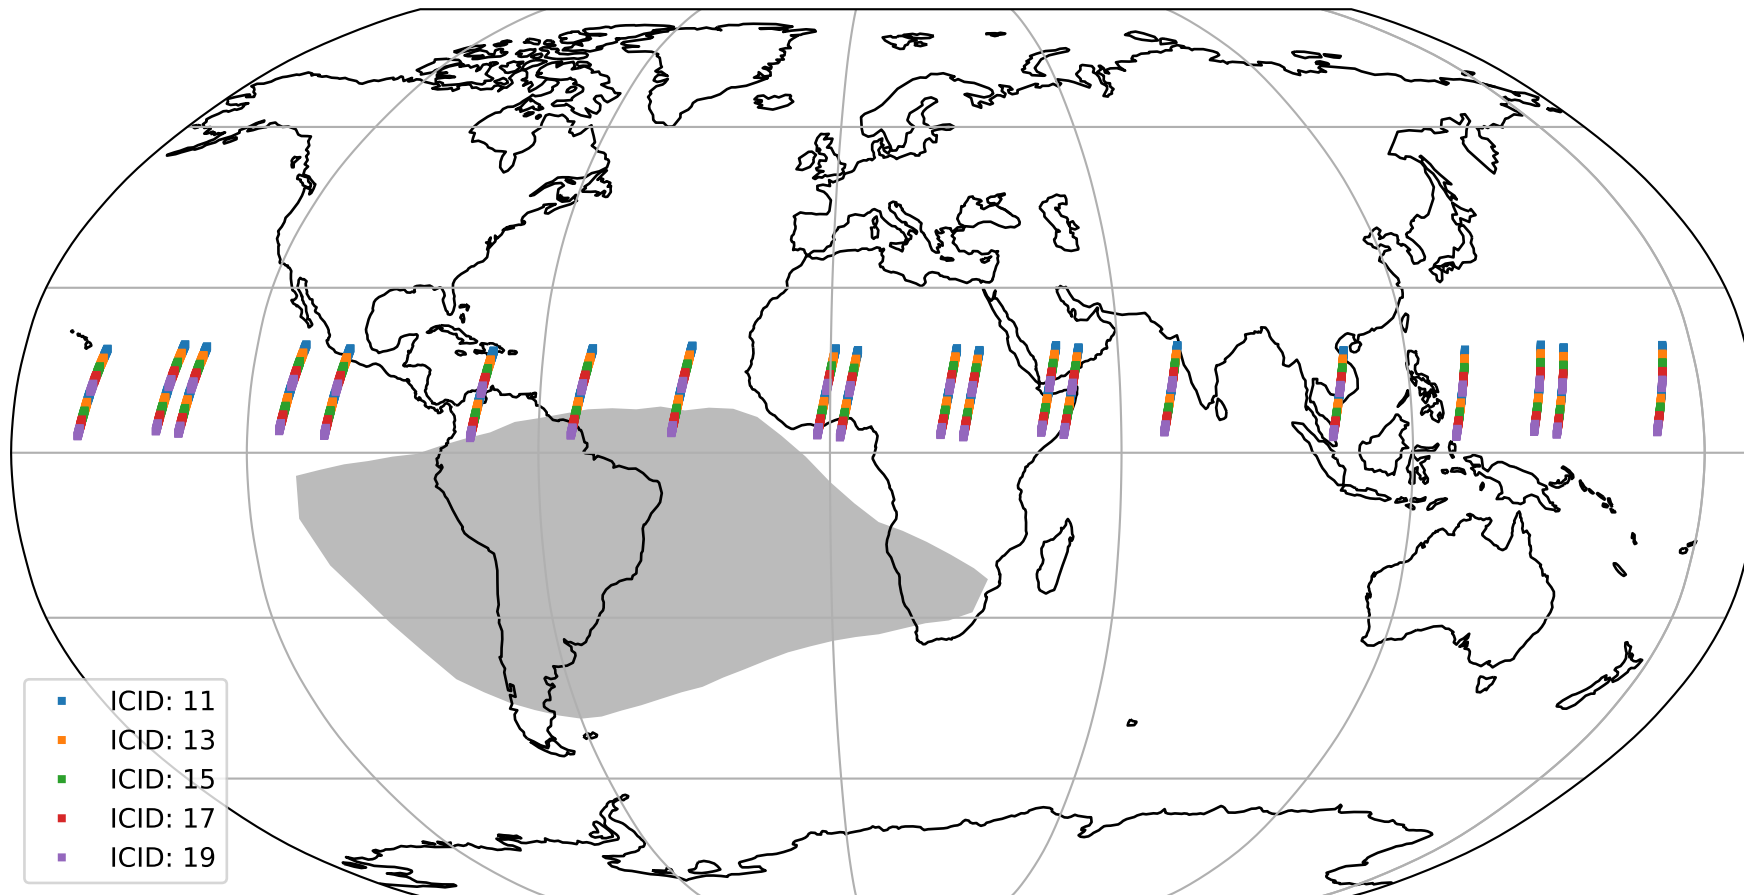

Tropomi SWIR offset (official)

orbits : 20 in [22852, 22897]
coverage : 2022-03-12 / 2022-03-15
median : 0.52595 V
spread : 0.035919 V
created : 2023-08-21T15:13:22

value detector map

Tropomi SWIR offset (official)

orbits : 20 in [22852, 22897]
coverage : 2022-03-12 / 2022-03-15
median : 28.222 μV
spread : 14.48 μV
created : 2023-08-21T15:13:22

Tropomi SWIR offset (official)

orbits : 20 in [22852, 22897]
coverage : 2022-03-12 / 2022-03-15
median : -0.059798 mV
spread : 0.41877 mV
created : 2023-08-21T15:13:23

value compared with SWIR offset CKD

Tropomi SWIR offset (official) ground-tracks of Sentinel-5P

orbits : 20 in [22852, 22897]
coverage : 2022-03-12 / 2022-03-15
created : 2023-08-21T15:13:23

Tropomi SWIR offset (official)

orbits : [2827, 22897]
coverage : 2018-04-30 / 2022-03-15
created : 2023-08-21T15:13:24

trend of detector median & temperatures