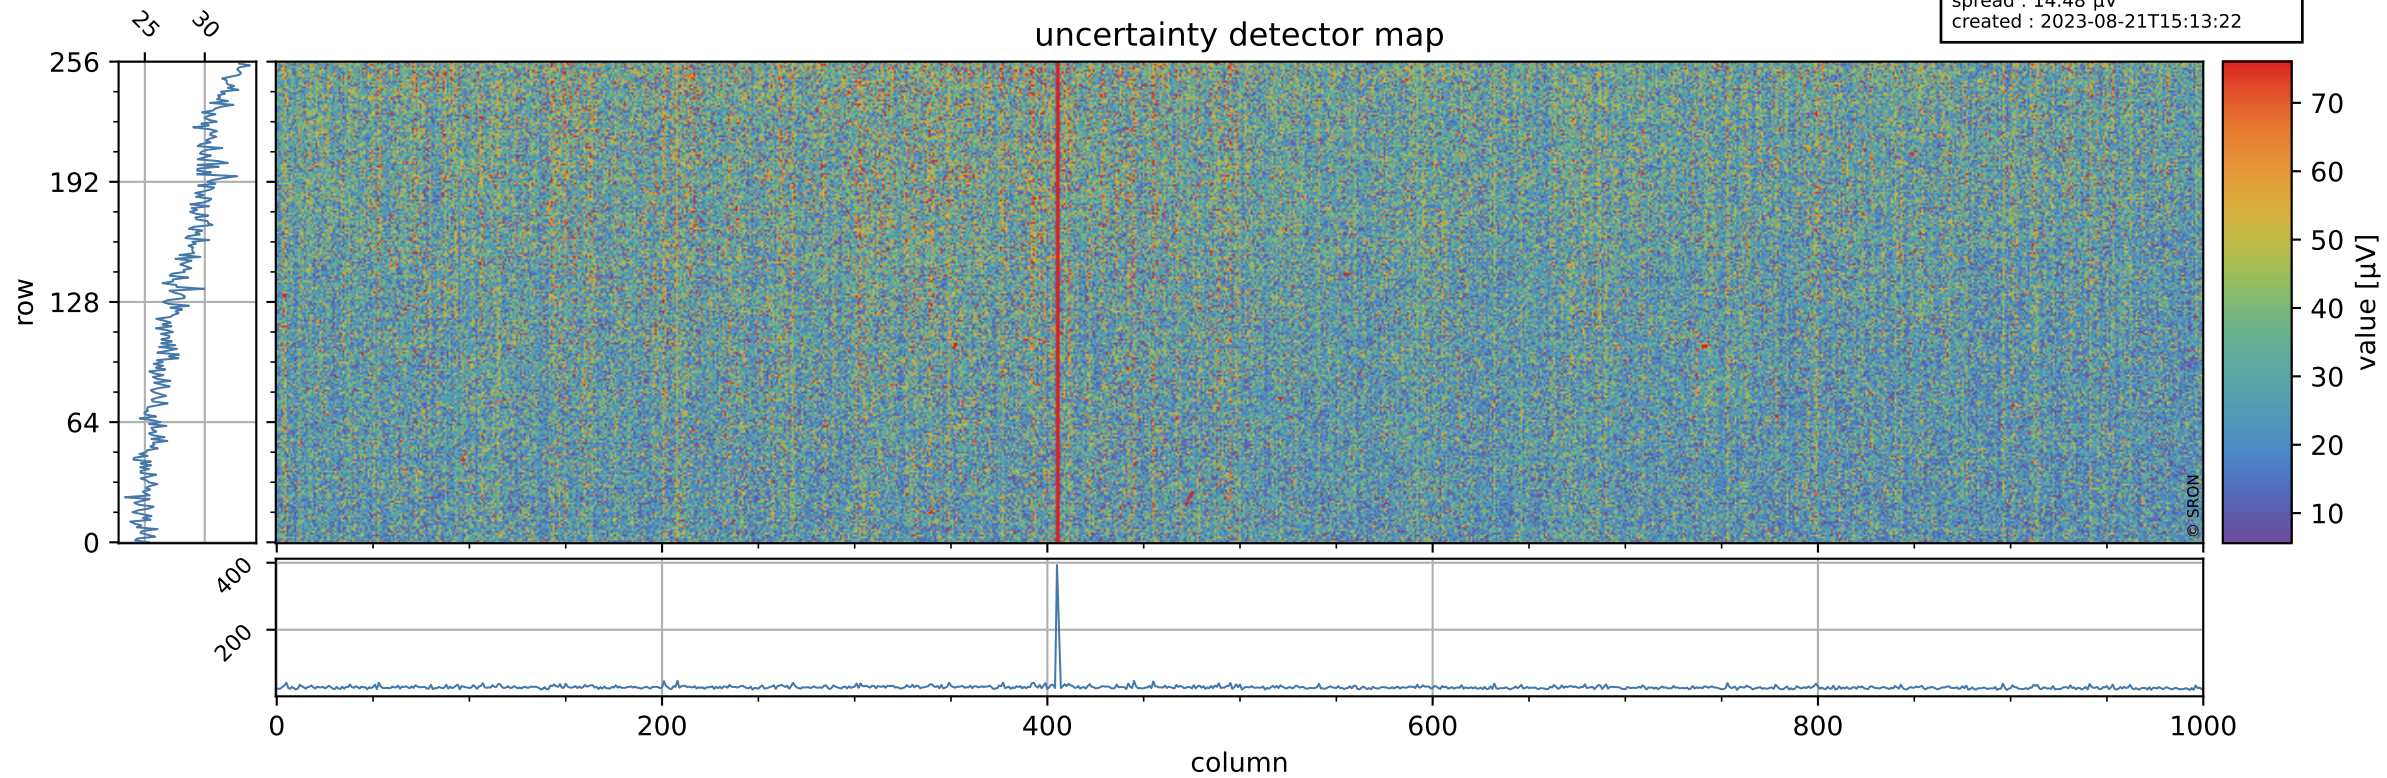

Tropomi SWIR offset (official)

orbits : 20 in [22852, 22897]
coverage : 2022-03-12 / 2022-03-15
median : 0.52595 V
spread : 0.035919 V
created : 2023-08-21T15:13:22

value detector map

Tropomi SWIR offset (official)

orbits : 20 in [22852, 22897]
coverage : 2022-03-12 / 2022-03-15
median : 28.222 μV
spread : 14.48 μV
created : 2023-08-21T15:13:22

Tropomi SWIR offset (official)

orbits : 20 in [22852, 22897]
coverage : 2022-03-12 / 2022-03-15
median : -0.059798 mV
spread : 0.41877 mV
created : 2023-08-21T15:13:23

value compared with SWIR offset CKD

Tropomi SWIR offset (official) ground-tracks of Sentinel-5P

orbits : 20 in [22852, 22897]
coverage : 2022-03-12 / 2022-03-15
created : 2023-08-21T15:13:23

Tropomi SWIR offset (official)

orbits : [2827, 22897]
coverage : 2018-04-30 / 2022-03-15
created : 2023-08-21T15:13:24

trend of detector median & temperatures