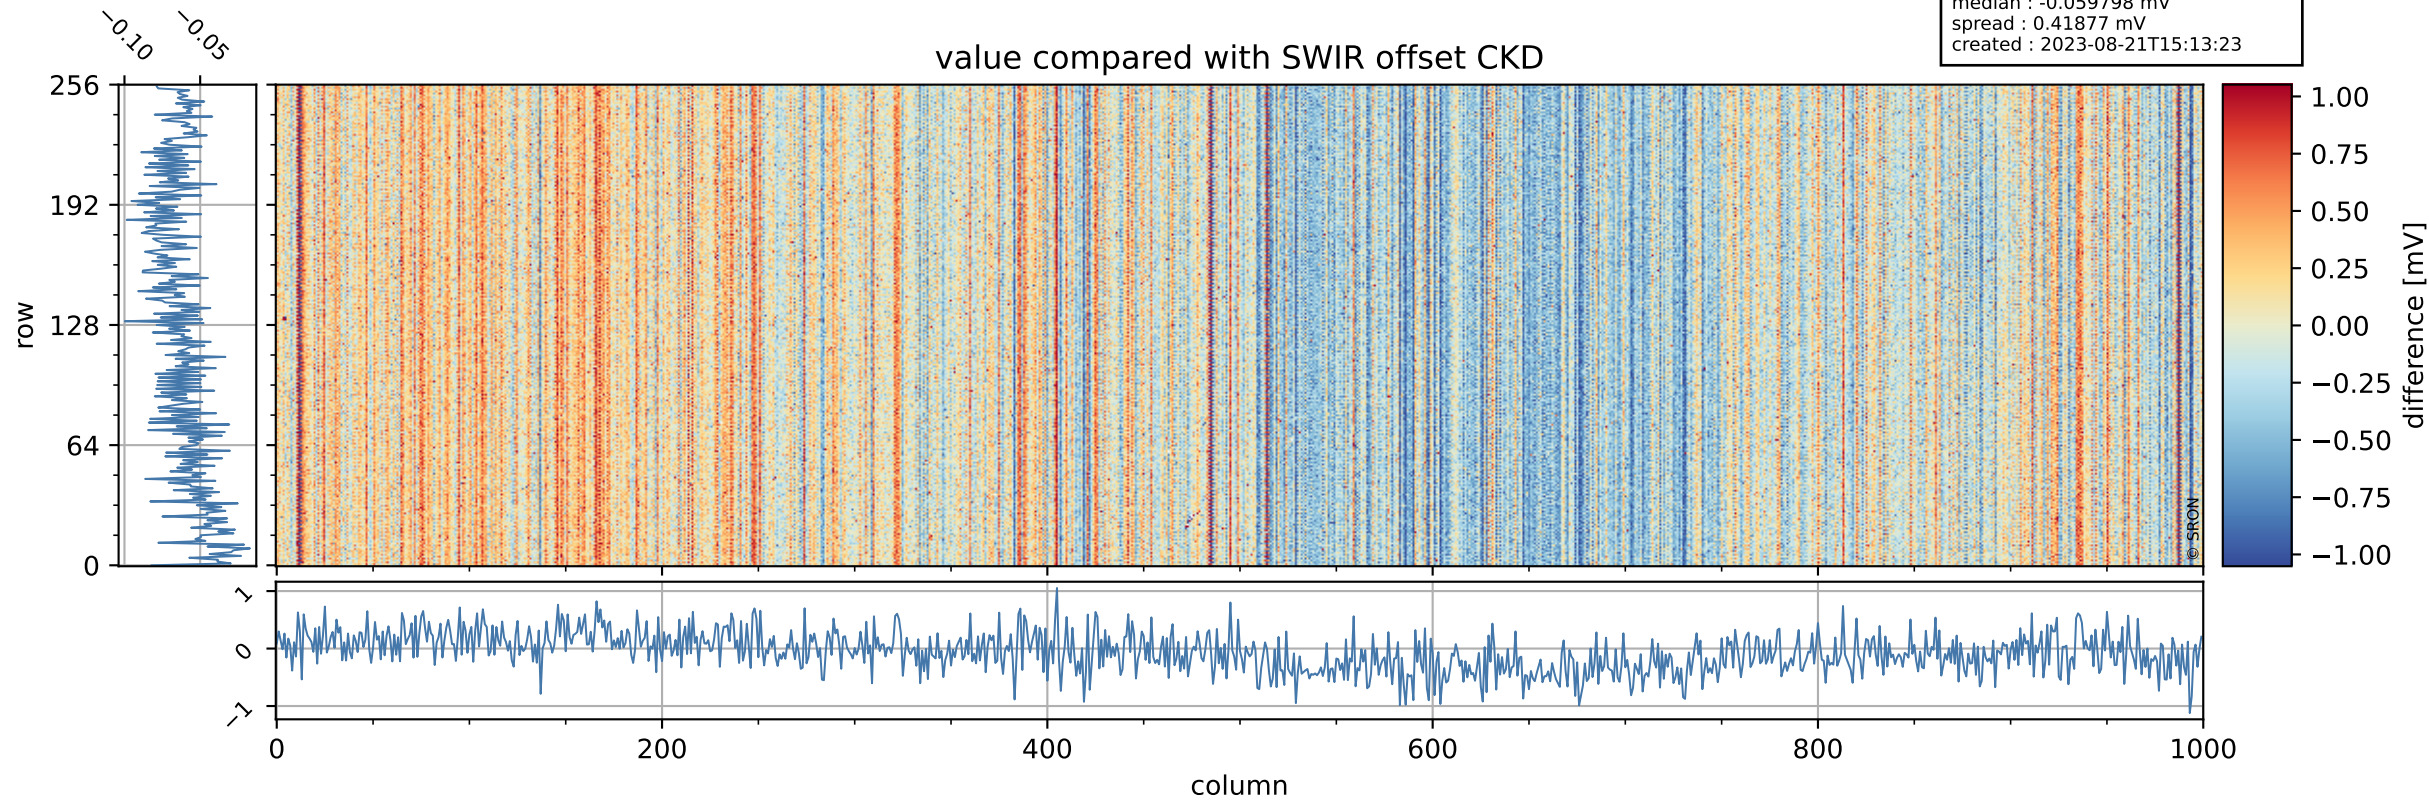

Tropomi SWIR offset (official)

orbits : 20 in [22852, 22897]
coverage : 2022-03-12 / 2022-03-15
median : 0.52595 V
spread : 0.035919 V
created : 2023-08-21T15:13:22

value detector map

Tropomi SWIR offset (official)

orbits : 20 in [22852, 22897]
coverage : 2022-03-12 / 2022-03-15
median : 28.222 μV
spread : 14.48 μV
created : 2023-08-21T15:13:22

Tropomi SWIR offset (official)

orbits : 20 in [22852, 22897]
coverage : 2022-03-12 / 2022-03-15
median : -0.059798 mV
spread : 0.41877 mV
created : 2023-08-21T15:13:23

value compared with SWIR offset CKD

Tropomi SWIR offset (official) ground-tracks of Sentinel-5P

orbits : 20 in [22852, 22897]
coverage : 2022-03-12 / 2022-03-15
created : 2023-08-21T15:13:23

Tropomi SWIR offset (official)

orbits : [2827, 22897]
coverage : 2018-04-30 / 2022-03-15
created : 2023-08-21T15:13:24

trend of detector median & temperatures