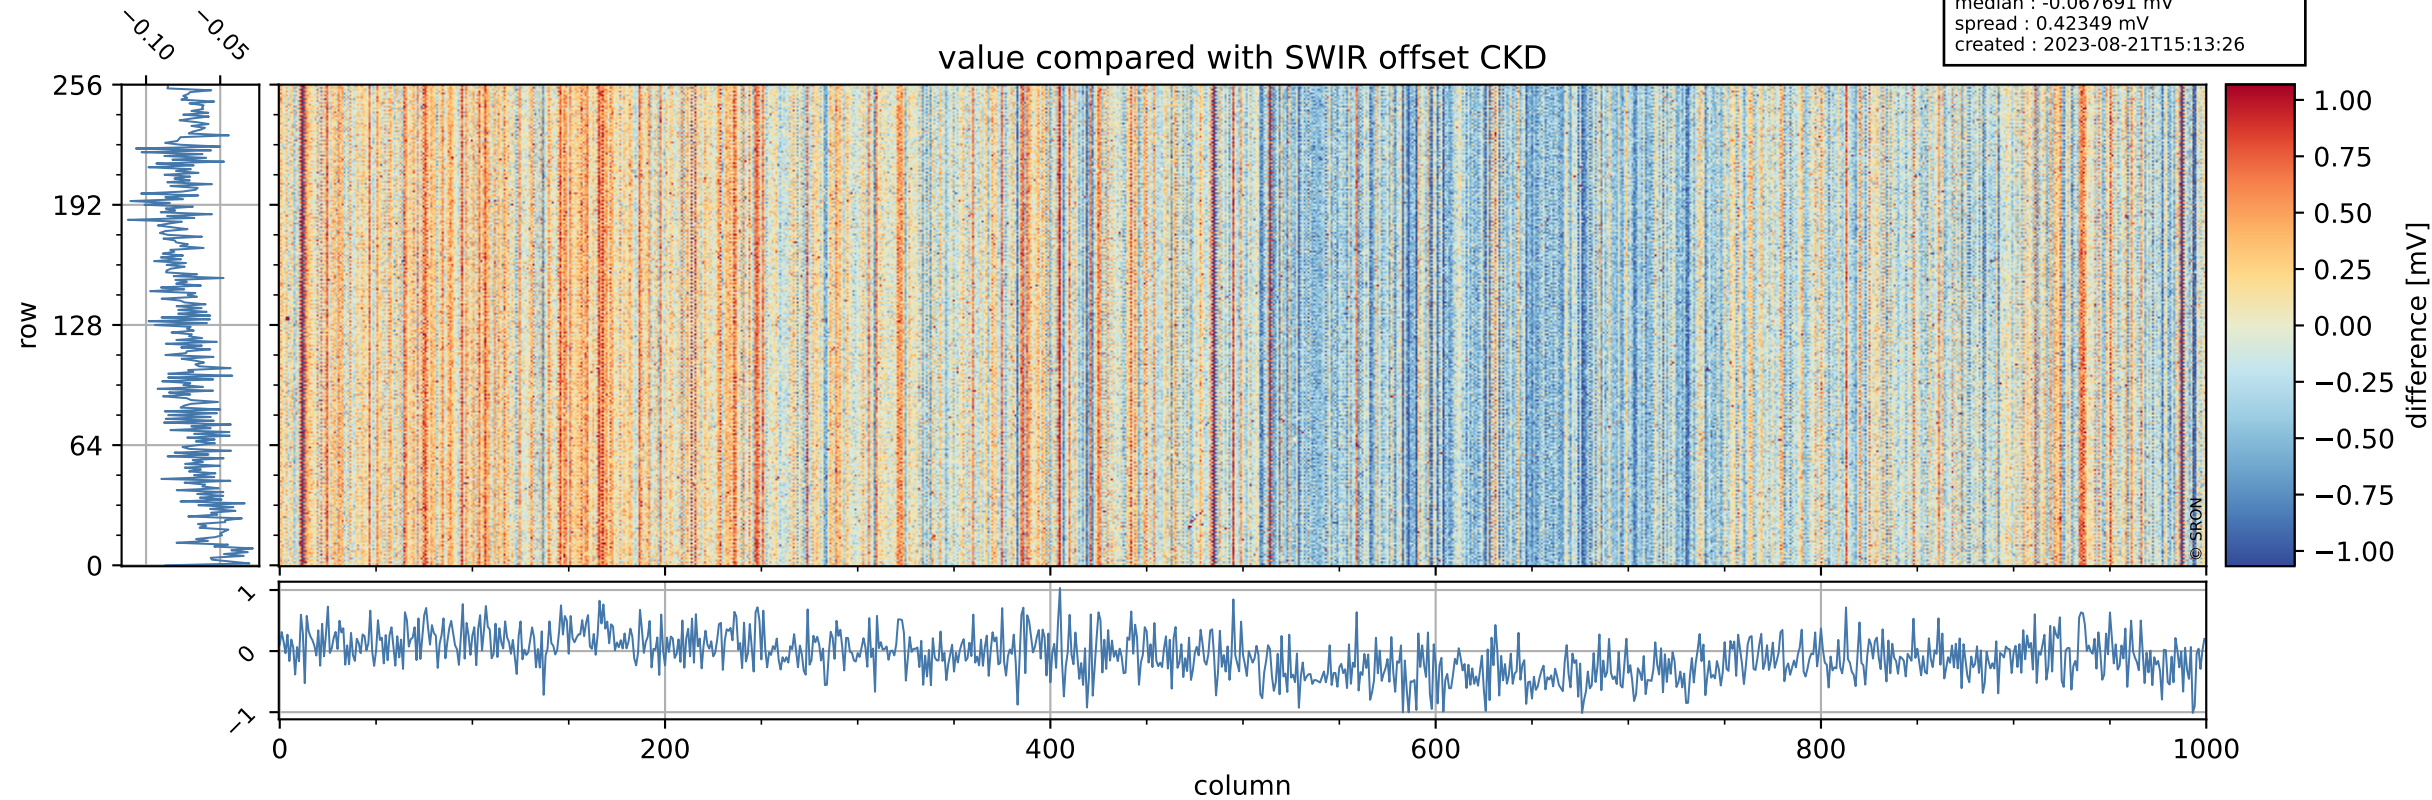

Tropomi SWIR offset (official)

orbits : 19 in [22867, 22912]
coverage : 2022-03-13 / 2022-03-16
median : 0.52594 V
spread : 0.035919 V
created : 2023-08-21T15:13:25

value detector map

Tropomi SWIR offset (official)

orbits : 19 in [22867, 22912]
coverage : 2022-03-13 / 2022-03-16
median : 28.763 μV
spread : 14.61 μV
created : 2023-08-21T15:13:26

Tropomi SWIR offset (official)

orbits : 19 in [22867, 22912]
coverage : 2022-03-13 / 2022-03-16
median : -0.067691 mV
spread : 0.42349 mV
created : 2023-08-21T15:13:26

value compared with SWIR offset CKD

Tropomi SWIR offset (official) ground-tracks of Sentinel-5P

orbits : 19 in [22867, 22912]
coverage : 2022-03-13 / 2022-03-16
created : 2023-08-21T15:13:27

Tropomi SWIR offset (official)

orbits : [2827, 22912]
coverage : 2018-04-30 / 2022-03-16
created : 2023-08-21T15:13:27

trend of detector median & temperatures