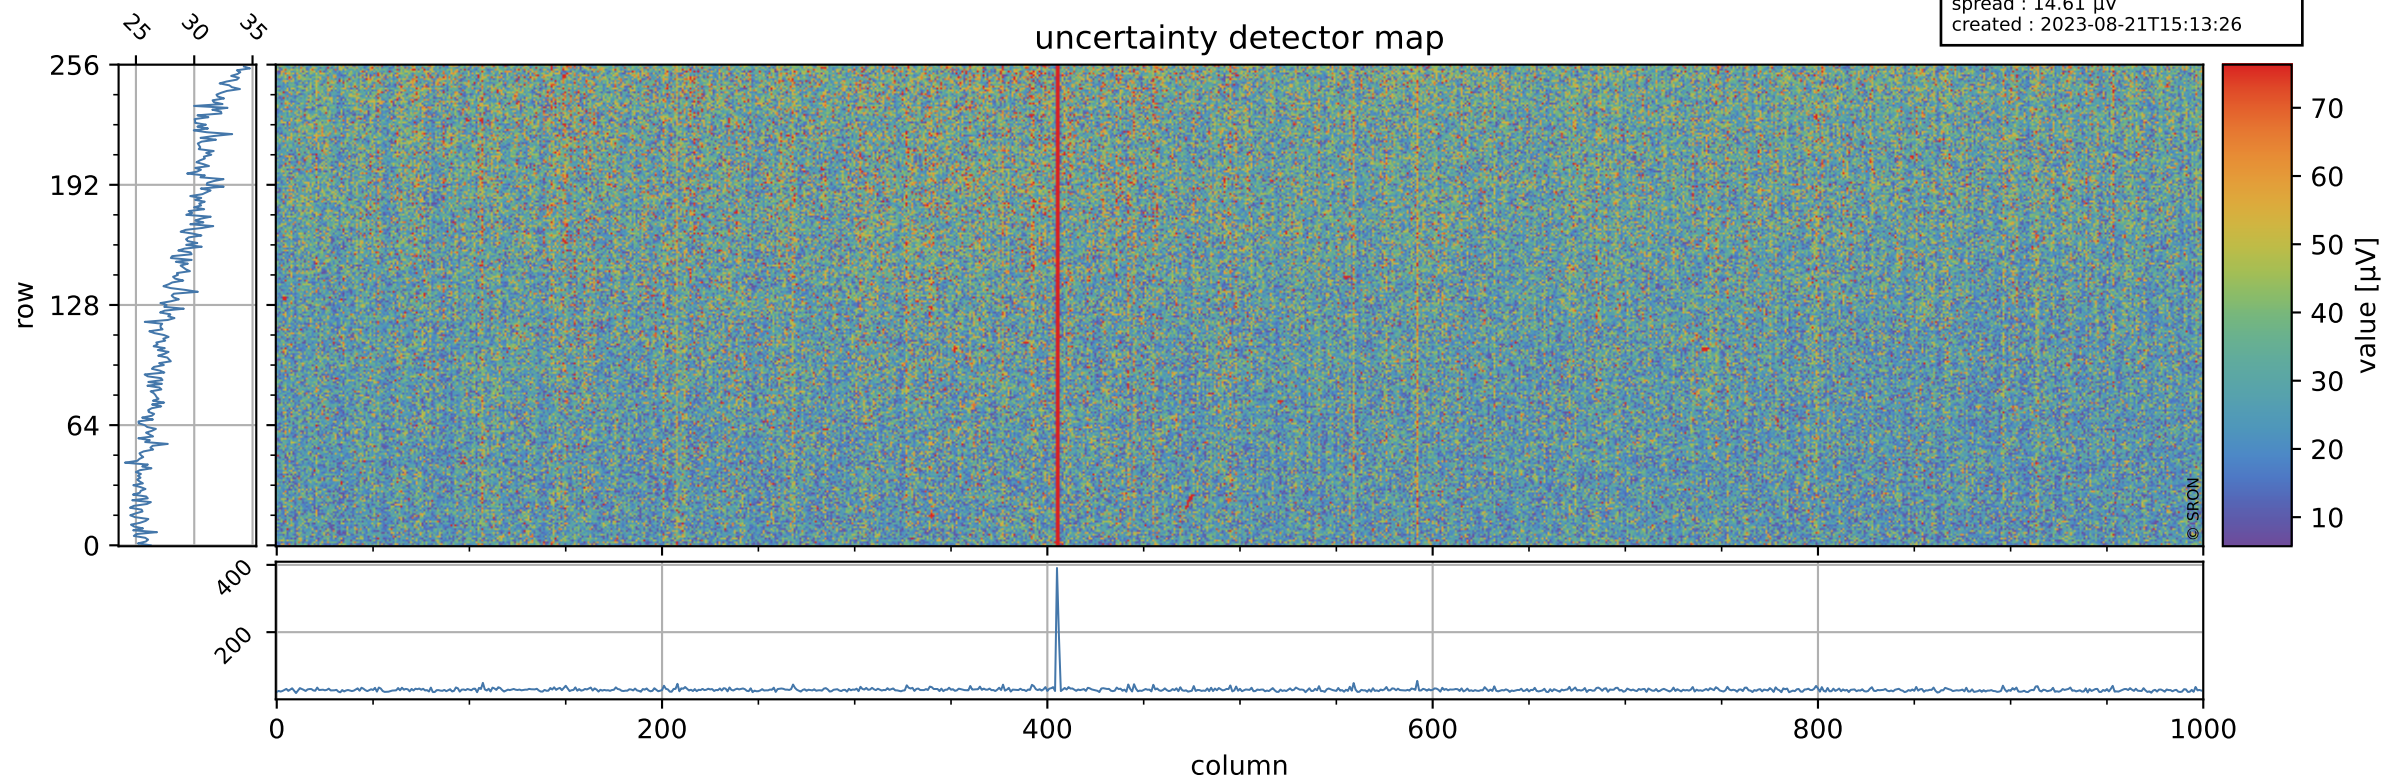

Tropomi SWIR offset (official)

orbits : 19 in [22867, 22912]
coverage : 2022-03-13 / 2022-03-16
median : 0.52594 V
spread : 0.035919 V
created : 2023-08-21T15:13:25

value detector map

Tropomi SWIR offset (official)

orbits : 19 in [22867, 22912]
coverage : 2022-03-13 / 2022-03-16
median : 28.763 μV
spread : 14.61 μV
created : 2023-08-21T15:13:26

Tropomi SWIR offset (official)

orbits : 19 in [22867, 22912]
coverage : 2022-03-13 / 2022-03-16
median : -0.067691 mV
spread : 0.42349 mV
created : 2023-08-21T15:13:26

value compared with SWIR offset CKD

Tropomi SWIR offset (official) ground-tracks of Sentinel-5P

orbits : 19 in [22867, 22912]
coverage : 2022-03-13 / 2022-03-16
created : 2023-08-21T15:13:27

Tropomi SWIR offset (official)

orbits : [2827, 22912]
coverage : 2018-04-30 / 2022-03-16
created : 2023-08-21T15:13:27

trend of detector median & temperatures