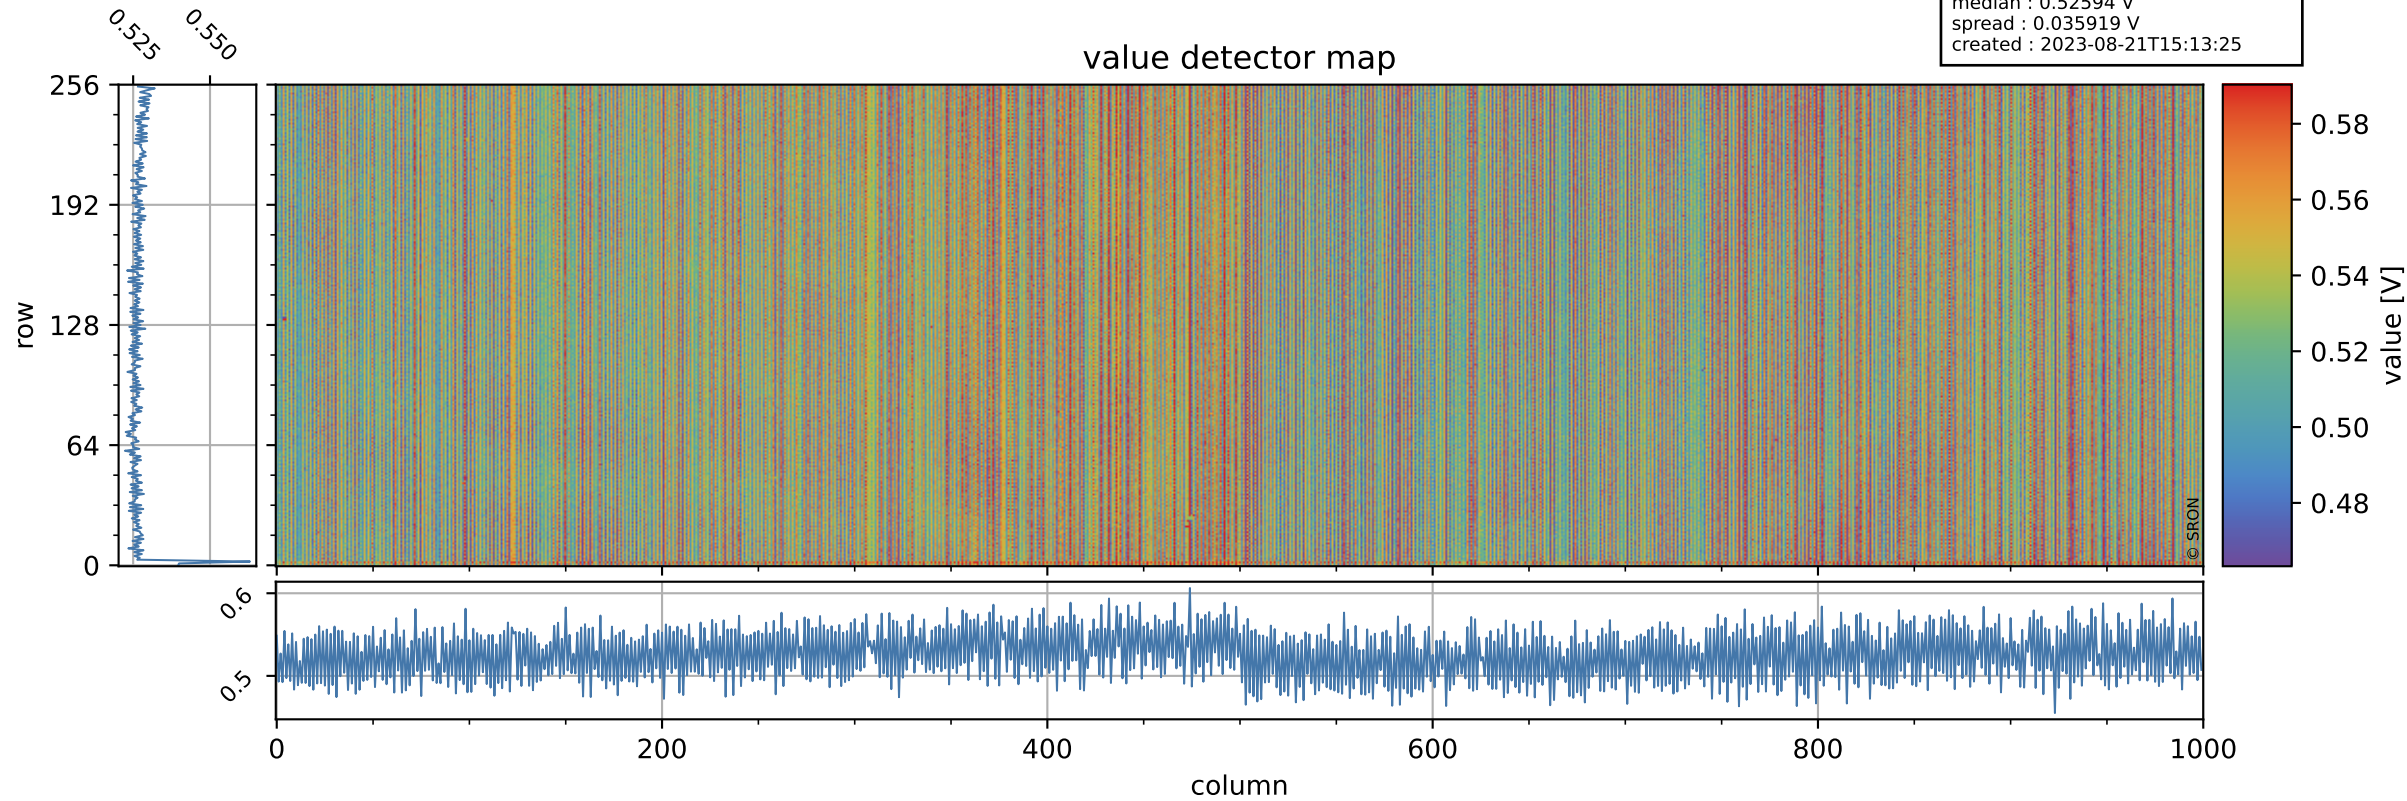

Tropomi SWIR offset (official)

orbits : 19 in [22867, 22912]
coverage : 2022-03-13 / 2022-03-16
median : 0.52594 V
spread : 0.035919 V
created : 2023-08-21T15:13:25

value detector map

Tropomi SWIR offset (official)

orbits : 19 in [22867, 22912]
coverage : 2022-03-13 / 2022-03-16
median : 28.763 μV
spread : 14.61 μV
created : 2023-08-21T15:13:26

Tropomi SWIR offset (official)

orbits : 19 in [22867, 22912]
coverage : 2022-03-13 / 2022-03-16
median : -0.067691 mV
spread : 0.42349 mV
created : 2023-08-21T15:13:26

value compared with SWIR offset CKD

Tropomi SWIR offset (official) ground-tracks of Sentinel-5P

orbits : 19 in [22867, 22912]
coverage : 2022-03-13 / 2022-03-16
created : 2023-08-21T15:13:27

Tropomi SWIR offset (official)

orbits : [2827, 22912]
coverage : 2018-04-30 / 2022-03-16
created : 2023-08-21T15:13:27

trend of detector median & temperatures