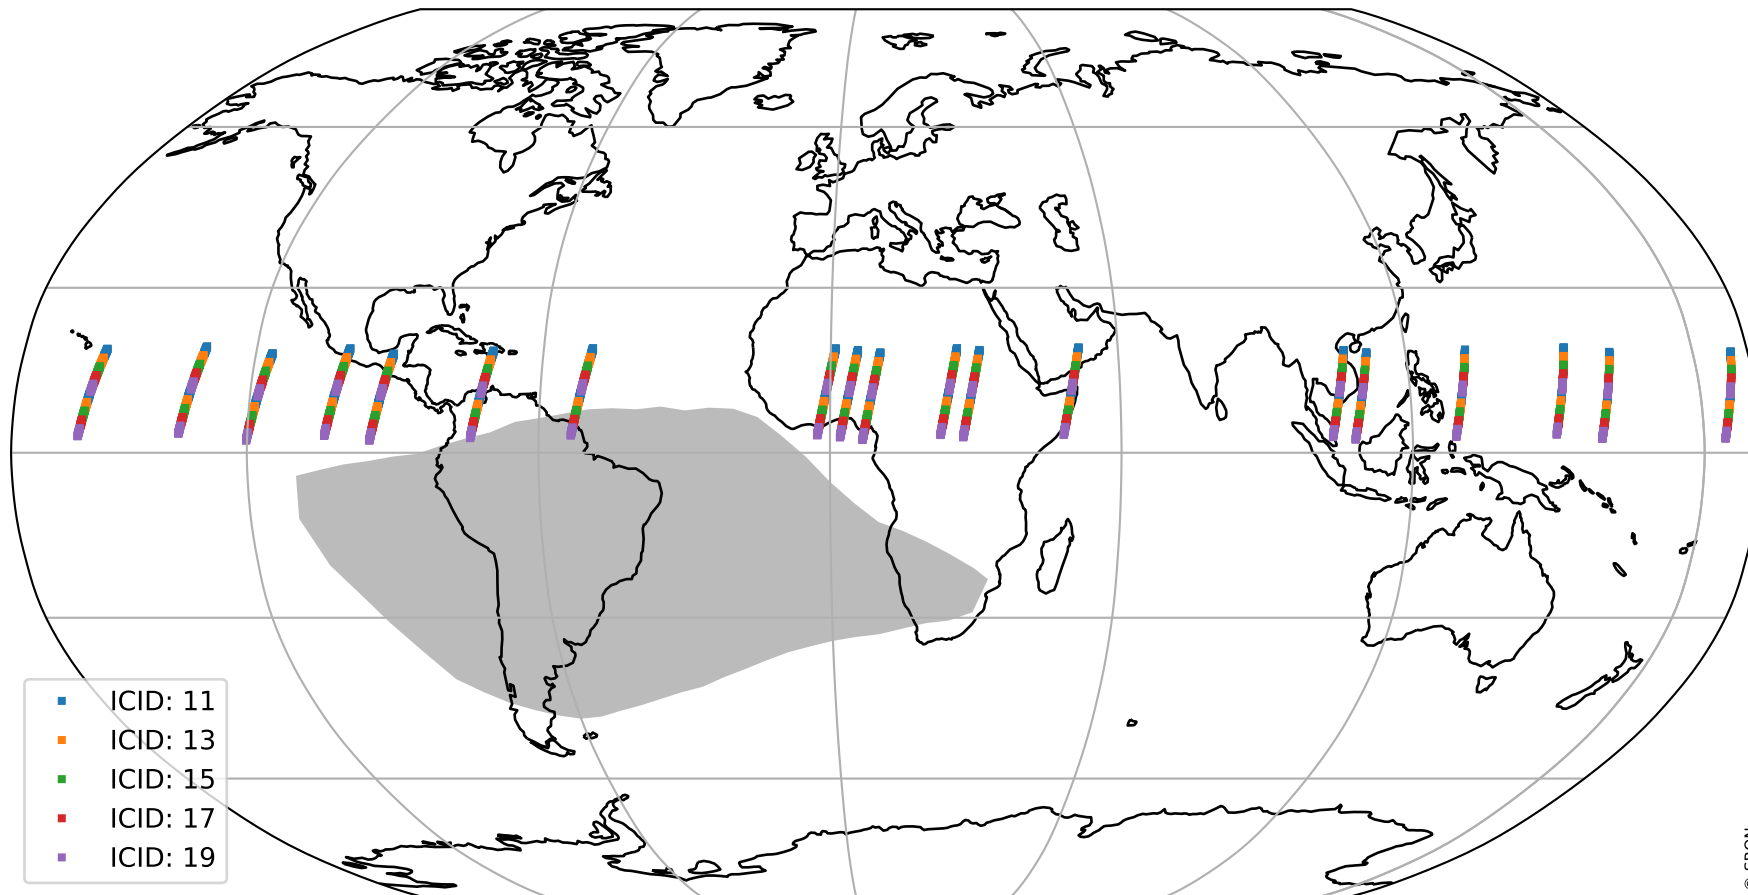

Tropomi SWIR offset (official)

orbits : 19 in [22867, 22912]
coverage : 2022-03-13 / 2022-03-16
median : 0.52594 V
spread : 0.035919 V
created : 2023-08-21T15:13:25

value detector map

Tropomi SWIR offset (official)

orbits : 19 in [22867, 22912]
coverage : 2022-03-13 / 2022-03-16
median : 28.763 μV
spread : 14.61 μV
created : 2023-08-21T15:13:26

Tropomi SWIR offset (official)

orbits : 19 in [22867, 22912]
coverage : 2022-03-13 / 2022-03-16
median : -0.067691 mV
spread : 0.42349 mV
created : 2023-08-21T15:13:26

value compared with SWIR offset CKD

Tropomi SWIR offset (official) ground-tracks of Sentinel-5P

orbits : 19 in [22867, 22912]
coverage : 2022-03-13 / 2022-03-16
created : 2023-08-21T15:13:27

Tropomi SWIR offset (official)

orbits : [2827, 22912]
coverage : 2018-04-30 / 2022-03-16
created : 2023-08-21T15:13:27

trend of detector median & temperatures