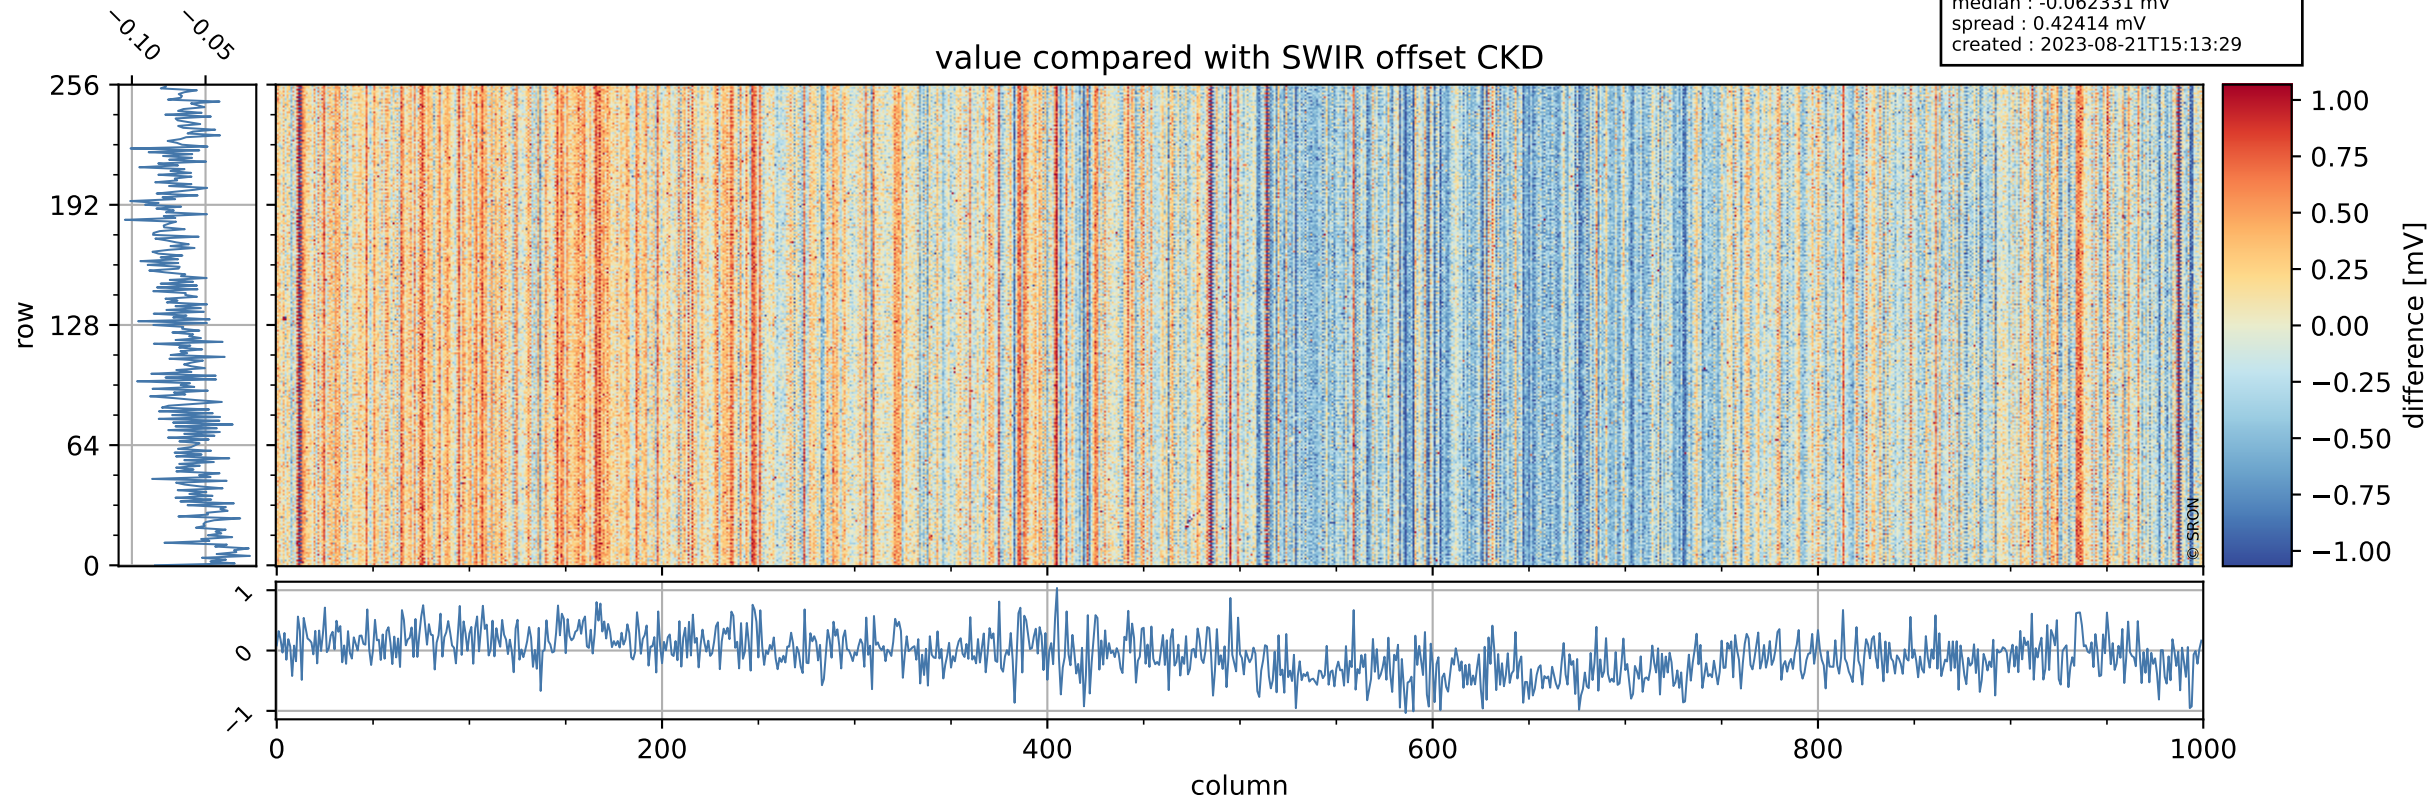

## value detector map

# Tropomi SWIR offset (official)

orbits : 20 in [22882, 22927]  
coverage : 2022-03-14 / 2022-03-17  
median : 28.483  $\mu\text{V}$   
spread : 14.486  $\mu\text{V}$   
created : 2023-08-21T15:13:29

# Tropomi SWIR offset (official)

value compared with SWIR offset CKD

orbits : 20 in [22882, 22927]  
coverage : 2022-03-14 / 2022-03-17  
median : -0.062331 mV  
spread : 0.42414 mV  
created : 2023-08-21T15:13:29

# Tropomi SWIR offset (official) ground-tracks of Sentinel-5P

orbits : 20 in [22882, 22927]  
coverage : 2022-03-14 / 2022-03-17  
created : 2023-08-21T15:13:29