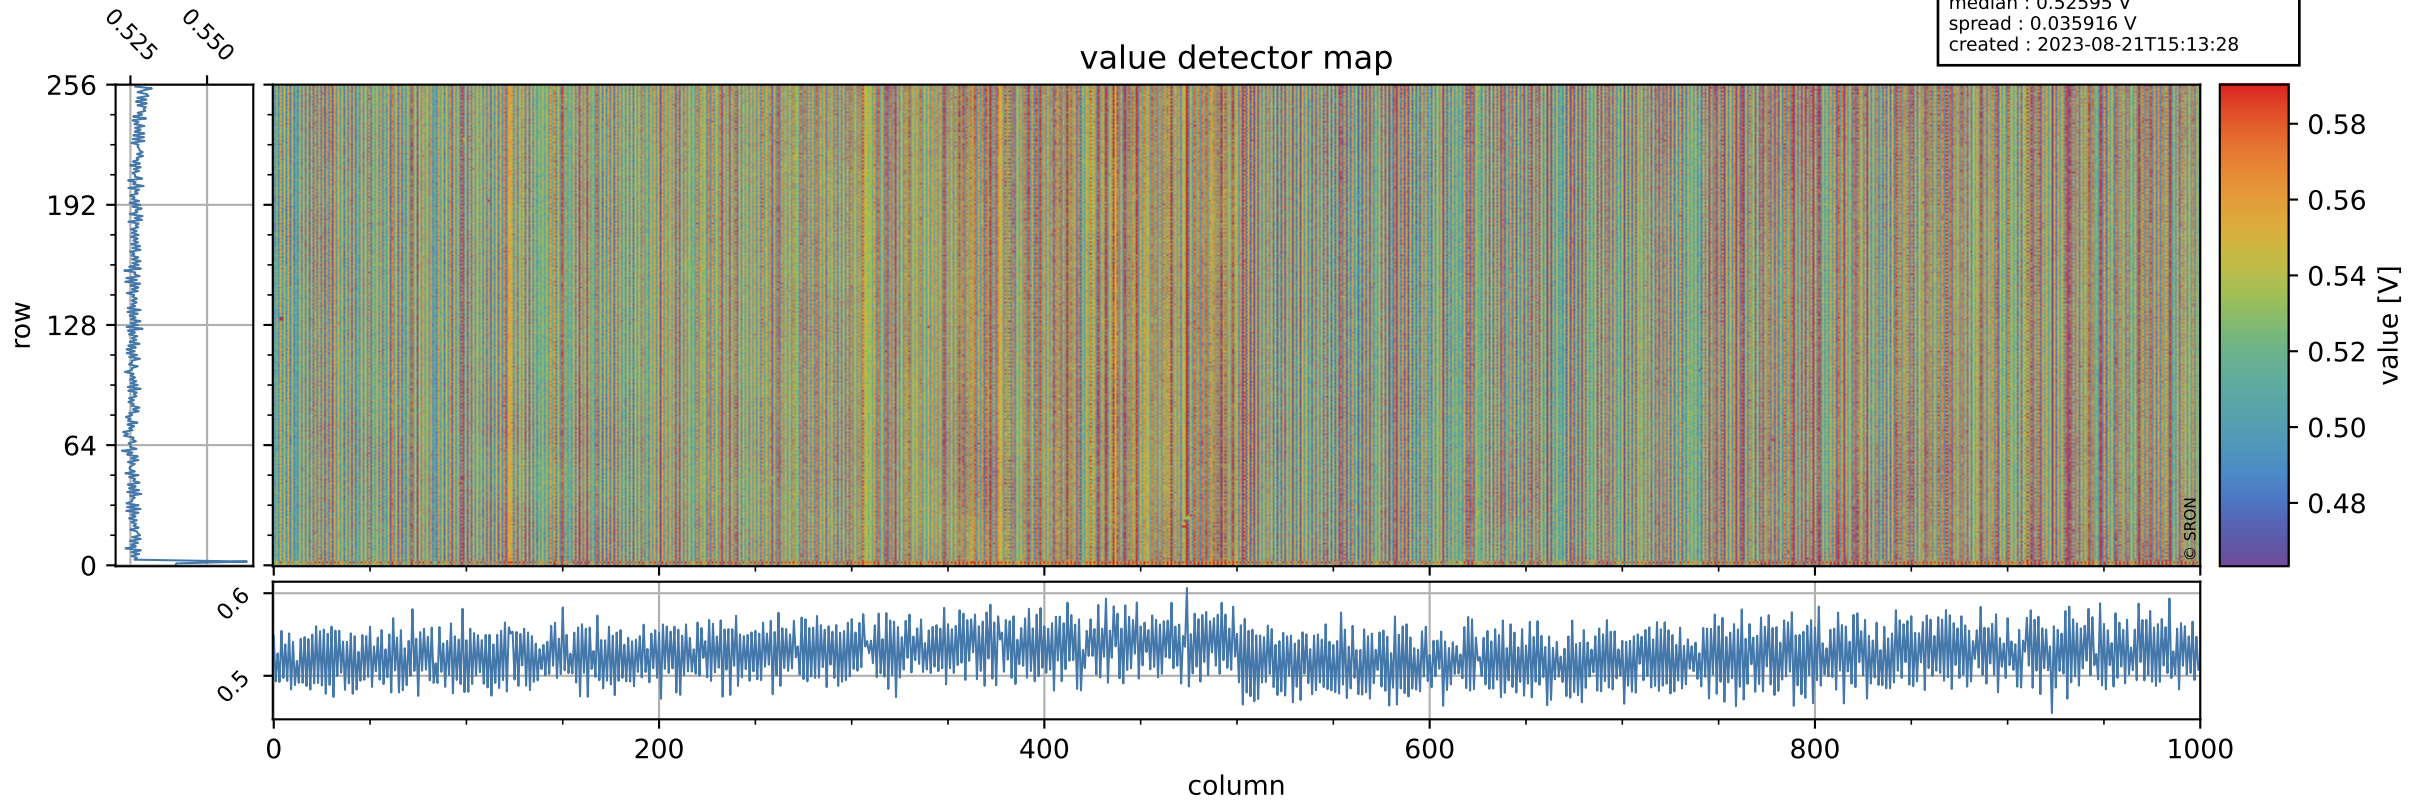

# Tropomi SWIR offset (official)

orbits : 20 in [22882, 22927]  
coverage : 2022-03-14 / 2022-03-17  
median : 0.52595 V  
spread : 0.035916 V  
created : 2023-08-21T15:13:28

## value detector map

# Tropomi SWIR offset (official)

orbits : 20 in [22882, 22927]  
coverage : 2022-03-14 / 2022-03-17  
median : 28.483  $\mu\text{V}$   
spread : 14.486  $\mu\text{V}$   
created : 2023-08-21T15:13:29

# Tropomi SWIR offset (official) ground-tracks of Sentinel-5P

orbits : 20 in [22882, 22927]  
coverage : 2022-03-14 / 2022-03-17  
created : 2023-08-21T15:13:29