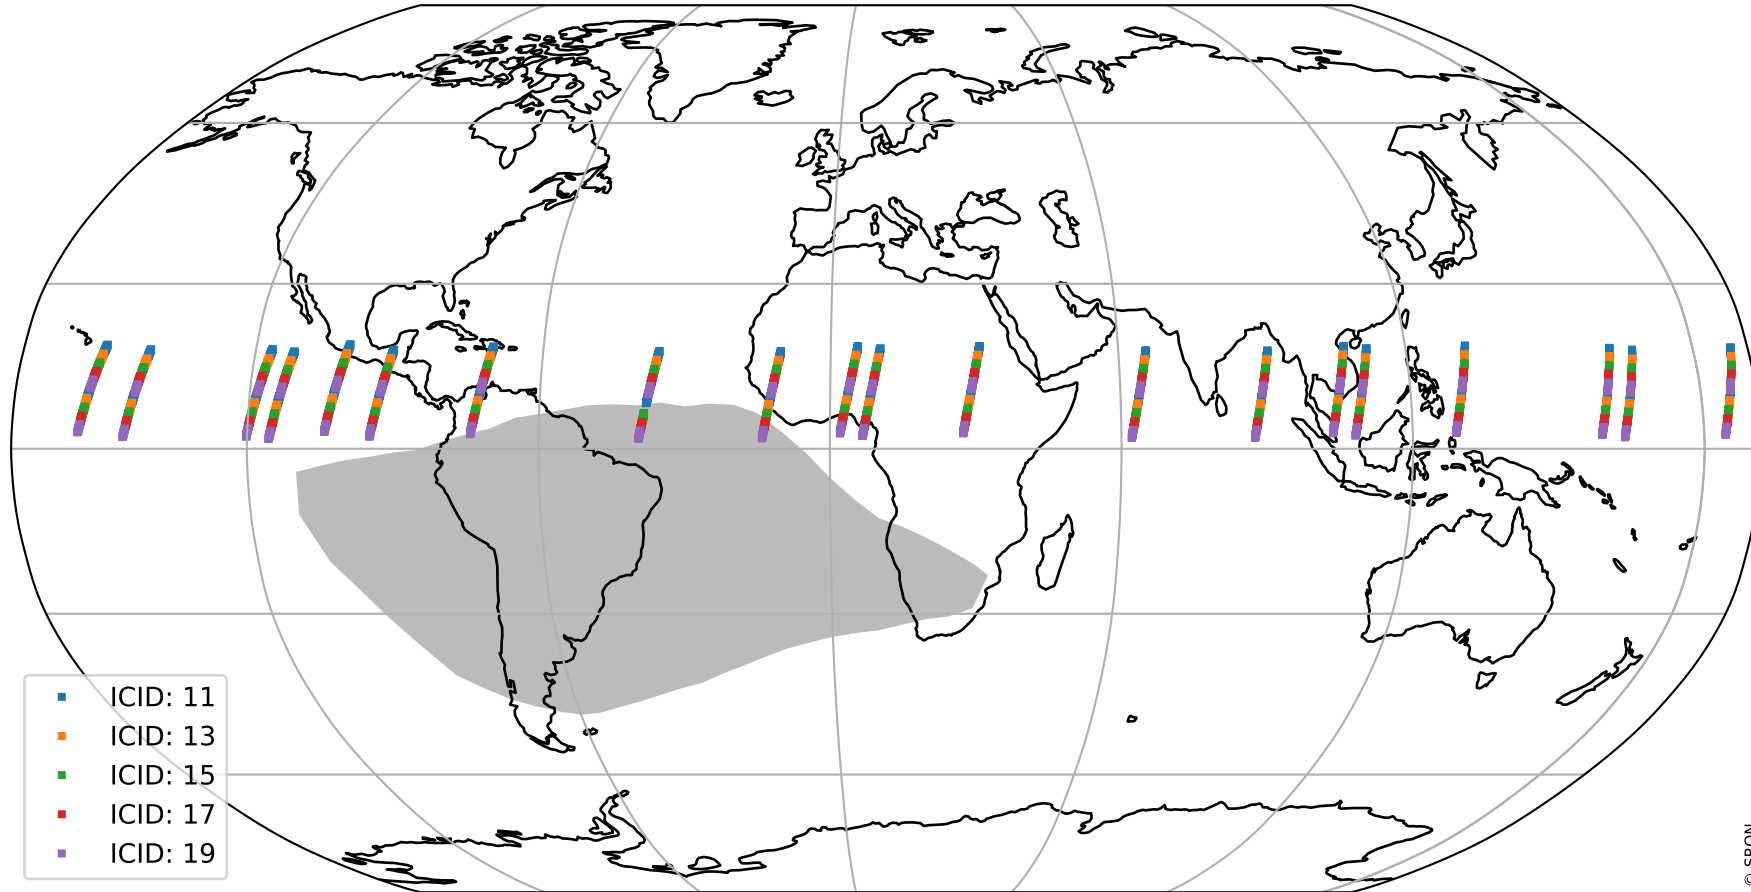

# Tropomi SWIR offset (official)

orbits : 20 in [22882, 22927]  
coverage : 2022-03-14 / 2022-03-17  
median : 28.483  $\mu\text{V}$   
spread : 14.486  $\mu\text{V}$   
created : 2023-08-21T15:13:29

# Tropomi SWIR offset (official)

value compared with SWIR offset CKD

orbits : 20 in [22882, 22927]  
coverage : 2022-03-14 / 2022-03-17  
median : -0.062331 mV  
spread : 0.42414 mV  
created : 2023-08-21T15:13:29

# Tropomi SWIR offset (official) ground-tracks of Sentinel-5P

orbits : 20 in [22882, 22927]  
coverage : 2022-03-14 / 2022-03-17  
created : 2023-08-21T15:13:29

# Tropomi SWIR offset (official)

orbits : [2827, 22927]  
coverage : 2018-04-30 / 2022-03-17  
created : 2023-08-21T15:13:30