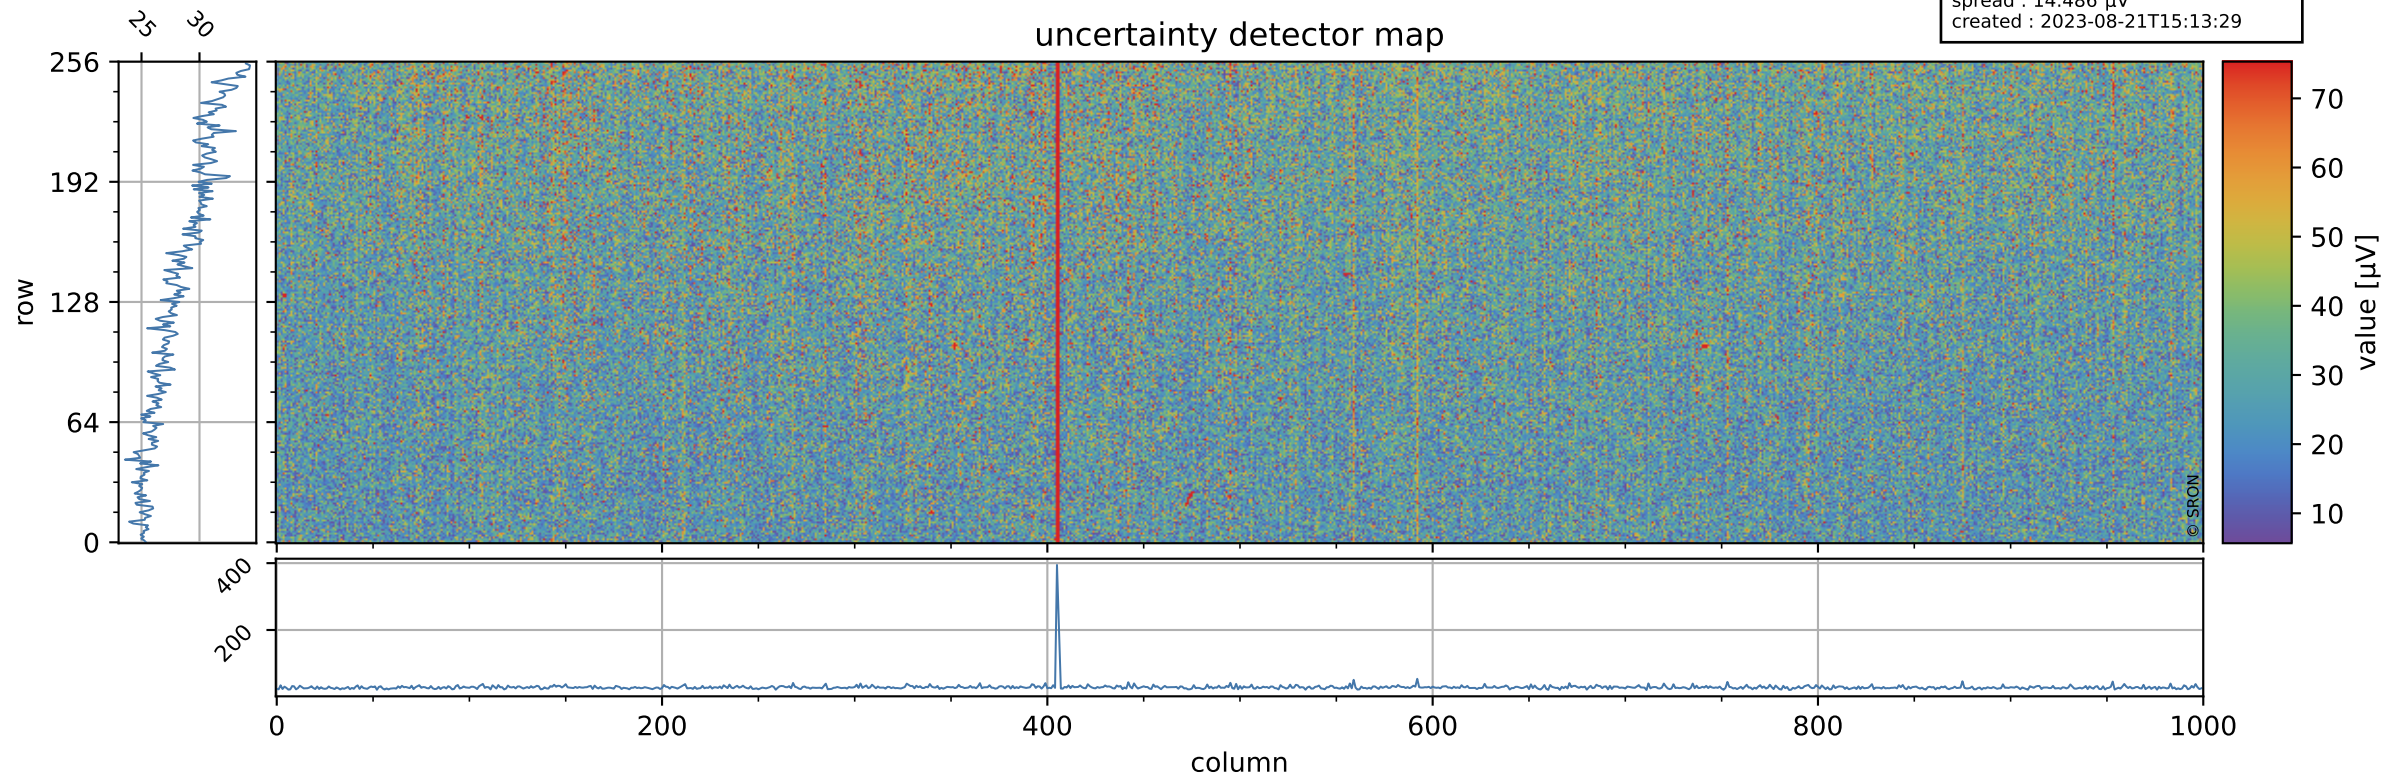

# Tropomi SWIR offset (official)

orbits : 20 in [22882, 22927]  
coverage : 2022-03-14 / 2022-03-17  
median : 0.52595 V  
spread : 0.035916 V  
created : 2023-08-21T15:13:28

## value detector map

# Tropomi SWIR offset (official)

orbits : 20 in [22882, 22927]  
coverage : 2022-03-14 / 2022-03-17  
median : 28.483  $\mu\text{V}$   
spread : 14.486  $\mu\text{V}$   
created : 2023-08-21T15:13:29

# Tropomi SWIR offset (official) ground-tracks of Sentinel-5P

orbits : 20 in [22882, 22927]  
coverage : 2022-03-14 / 2022-03-17  
created : 2023-08-21T15:13:29