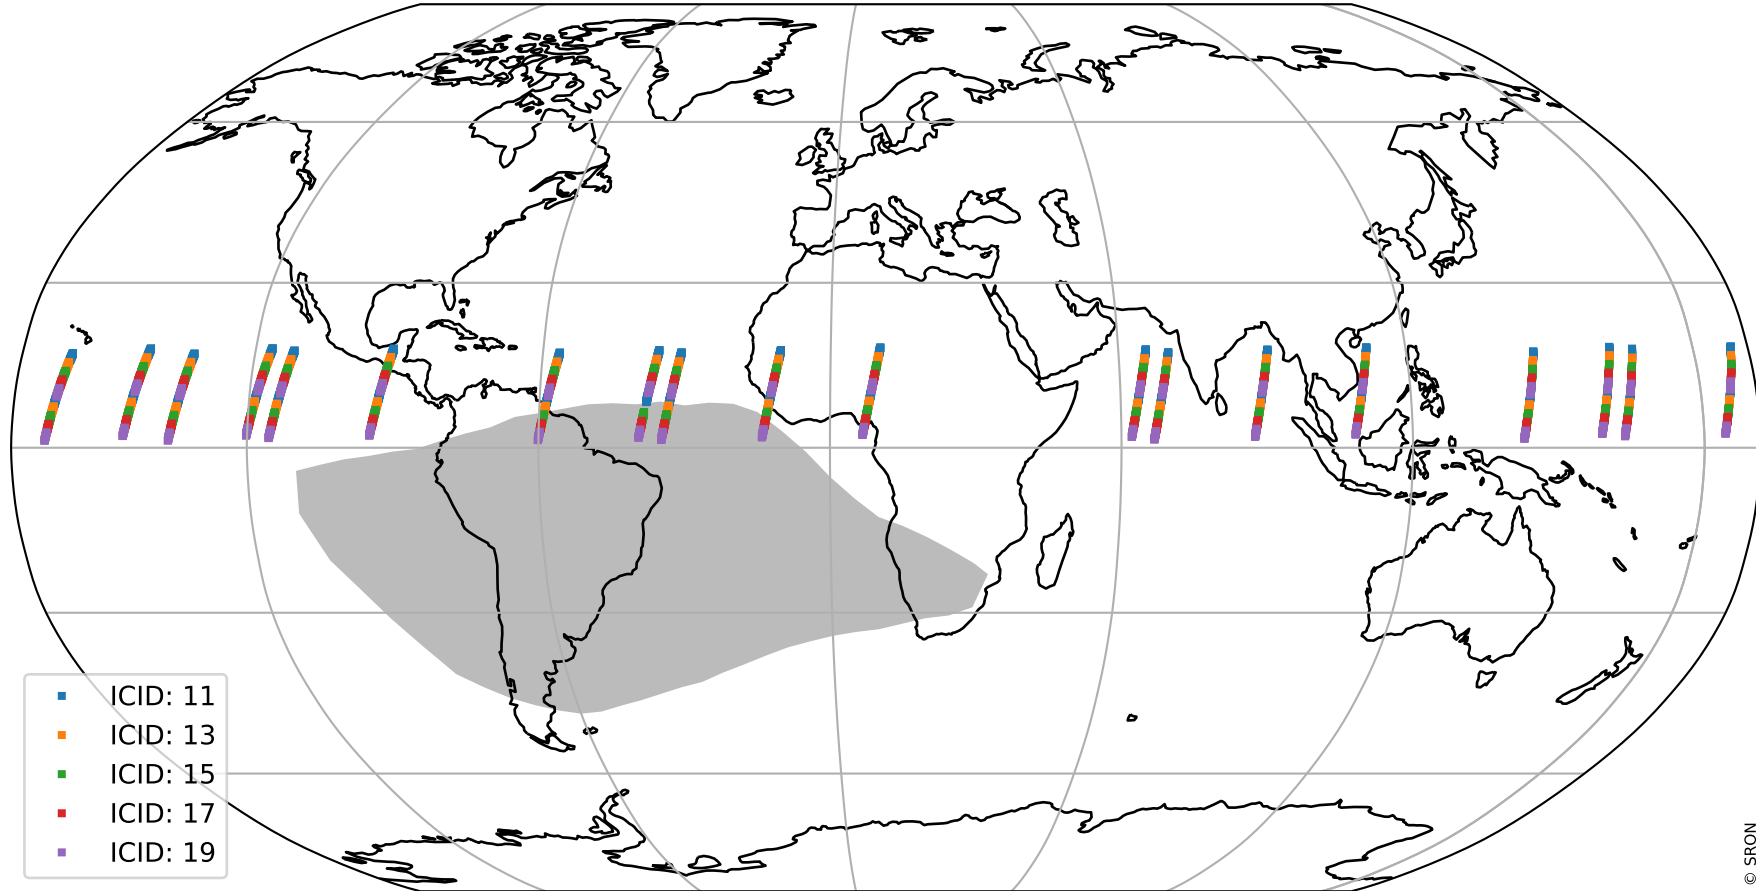

Tropomi SWIR offset (official)

orbits : 19 in [22897, 22942]
coverage : 2022-03-15 / 2022-03-18
median : 0.52597 V
spread : 0.035915 V
created : 2023-08-21T15:13:31

value detector map

Tropomi SWIR offset (official)

orbits : 19 in [22897, 22942]
coverage : 2022-03-15 / 2022-03-18
median : 29.358 μV
spread : 14.734 μV
created : 2023-08-21T15:13:32

Tropomi SWIR offset (official)

orbits : 19 in [22897, 22942]
coverage : 2022-03-15 / 2022-03-18
median : -0.049063 mV
spread : 0.42358 mV
created : 2023-08-21T15:13:32

value compared with SWIR offset CKD

Tropomi SWIR offset (official) ground-tracks of Sentinel-5P

orbits : 19 in [22897, 22942]
coverage : 2022-03-15 / 2022-03-18
created : 2023-08-21T15:13:33

Tropomi SWIR offset (official)

orbits : [2827, 22942]
coverage : 2018-04-30 / 2022-03-18
created : 2023-08-21T15:13:33

trend of detector median & temperatures