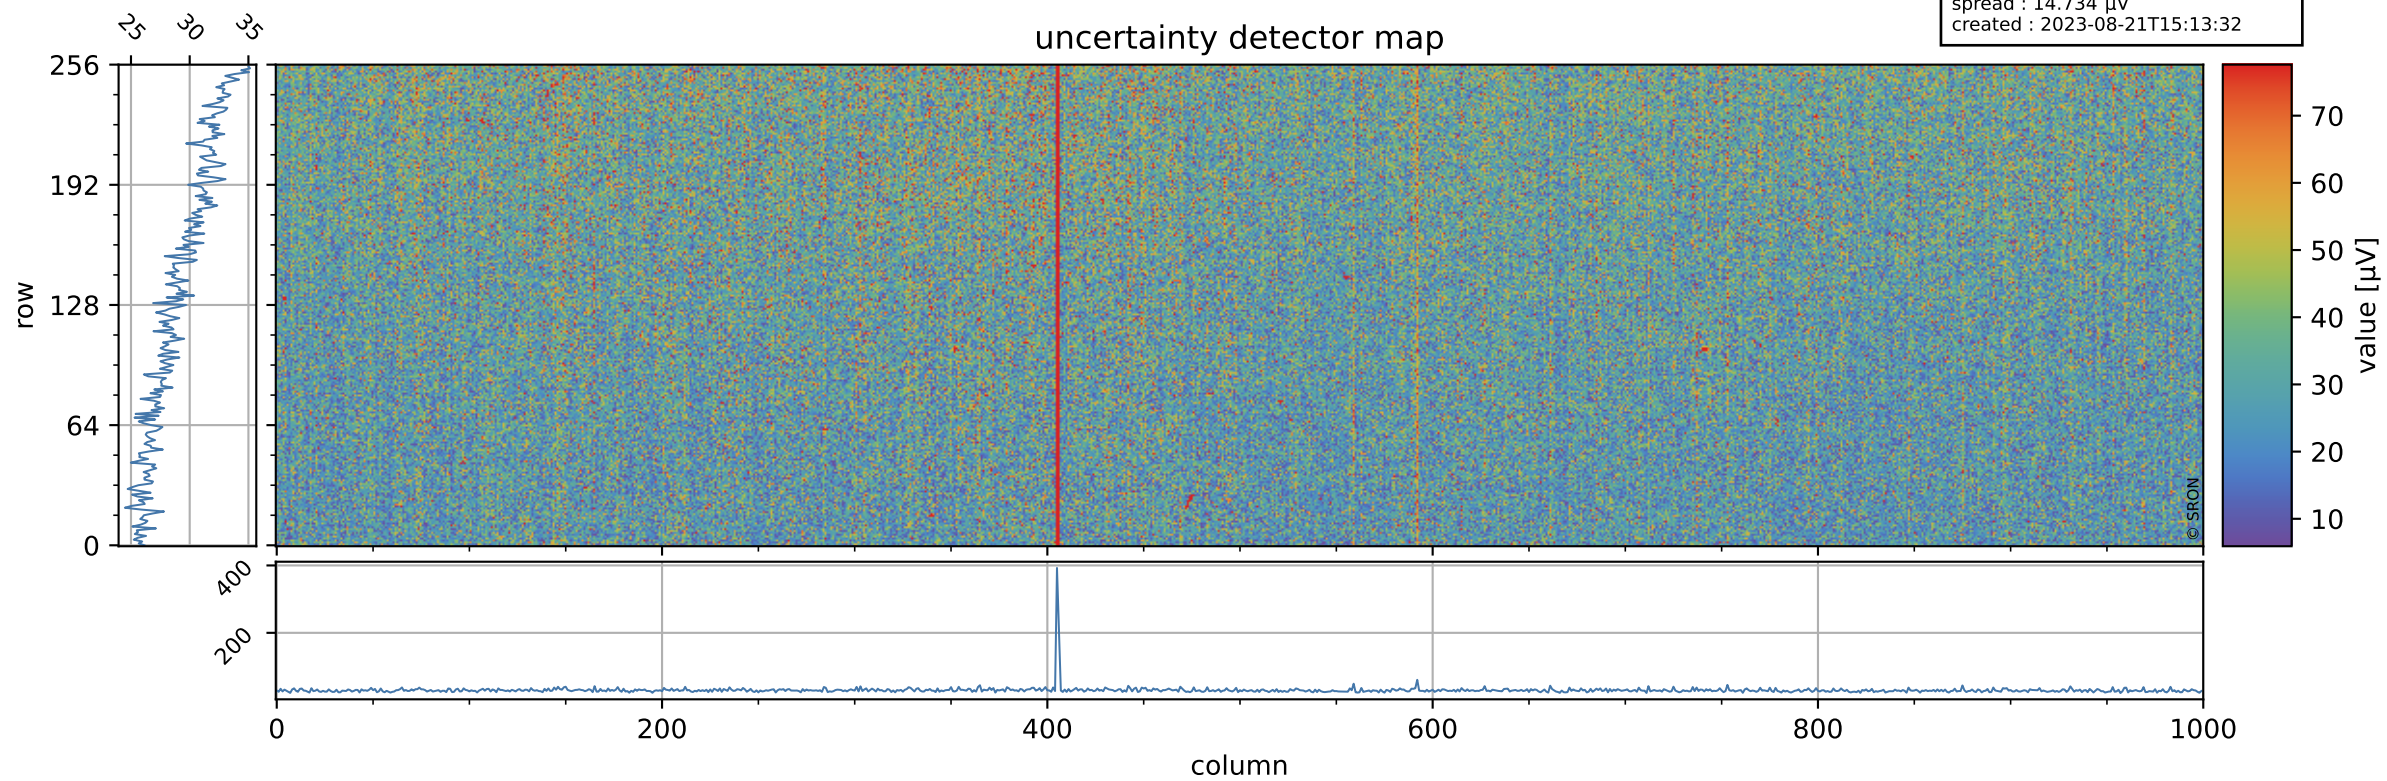

Tropomi SWIR offset (official)

orbits : 19 in [22897, 22942]
coverage : 2022-03-15 / 2022-03-18
median : 0.52597 V
spread : 0.035915 V
created : 2023-08-21T15:13:31

value detector map

Tropomi SWIR offset (official)

orbits : 19 in [22897, 22942]
coverage : 2022-03-15 / 2022-03-18
median : 29.358 μV
spread : 14.734 μV
created : 2023-08-21T15:13:32

Tropomi SWIR offset (official)

orbits : 19 in [22897, 22942]
coverage : 2022-03-15 / 2022-03-18
median : -0.049063 mV
spread : 0.42358 mV
created : 2023-08-21T15:13:32

value compared with SWIR offset CKD

Tropomi SWIR offset (official) ground-tracks of Sentinel-5P

orbits : 19 in [22897, 22942]
coverage : 2022-03-15 / 2022-03-18
created : 2023-08-21T15:13:33

Tropomi SWIR offset (official)

orbits : [2827, 22942]
coverage : 2018-04-30 / 2022-03-18
created : 2023-08-21T15:13:33

trend of detector median & temperatures