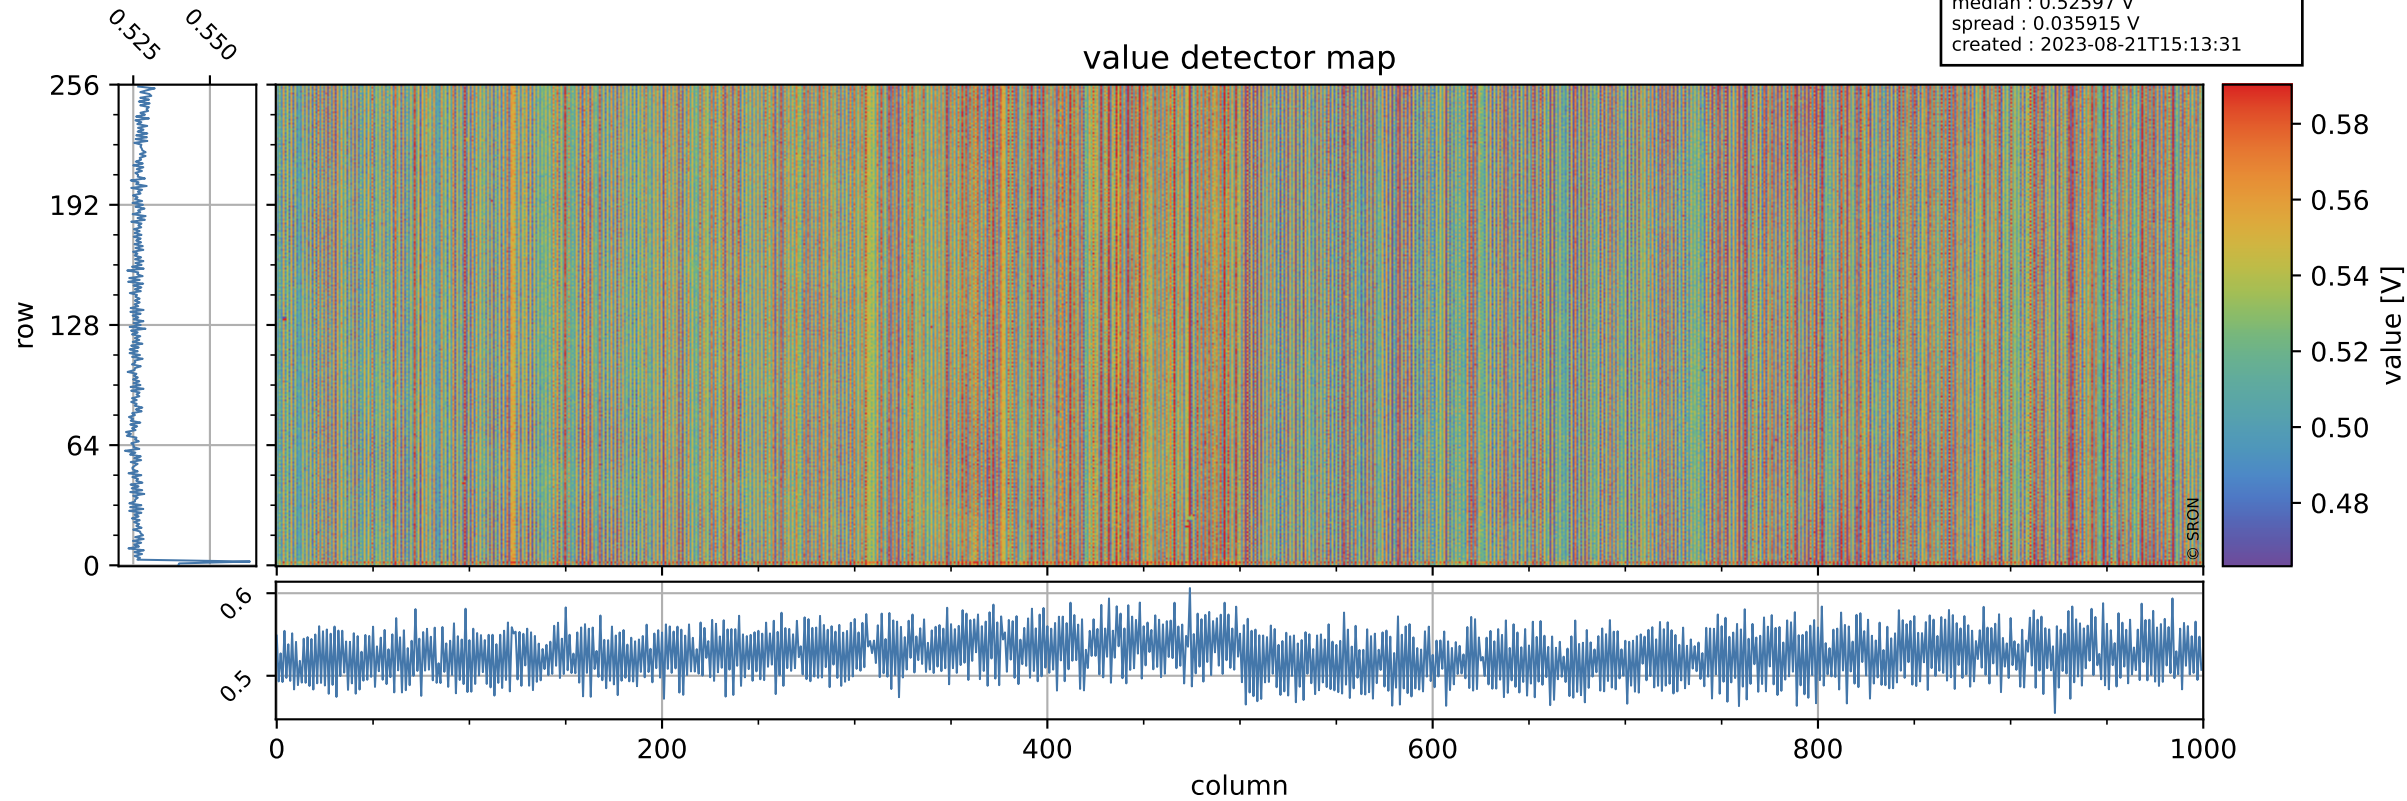

Tropomi SWIR offset (official)

orbits : 19 in [22897, 22942]
coverage : 2022-03-15 / 2022-03-18
median : 0.52597 V
spread : 0.035915 V
created : 2023-08-21T15:13:31

value detector map

Tropomi SWIR offset (official)

orbits : 19 in [22897, 22942]
coverage : 2022-03-15 / 2022-03-18
median : 29.358 μV
spread : 14.734 μV
created : 2023-08-21T15:13:32

Tropomi SWIR offset (official)

orbits : 19 in [22897, 22942]
coverage : 2022-03-15 / 2022-03-18
median : -0.049063 mV
spread : 0.42358 mV
created : 2023-08-21T15:13:32

value compared with SWIR offset CKD

Tropomi SWIR offset (official) ground-tracks of Sentinel-5P

orbits : 19 in [22897, 22942]
coverage : 2022-03-15 / 2022-03-18
created : 2023-08-21T15:13:33

Tropomi SWIR offset (official)

orbits : [2827, 22942]
coverage : 2018-04-30 / 2022-03-18
created : 2023-08-21T15:13:33

trend of detector median & temperatures