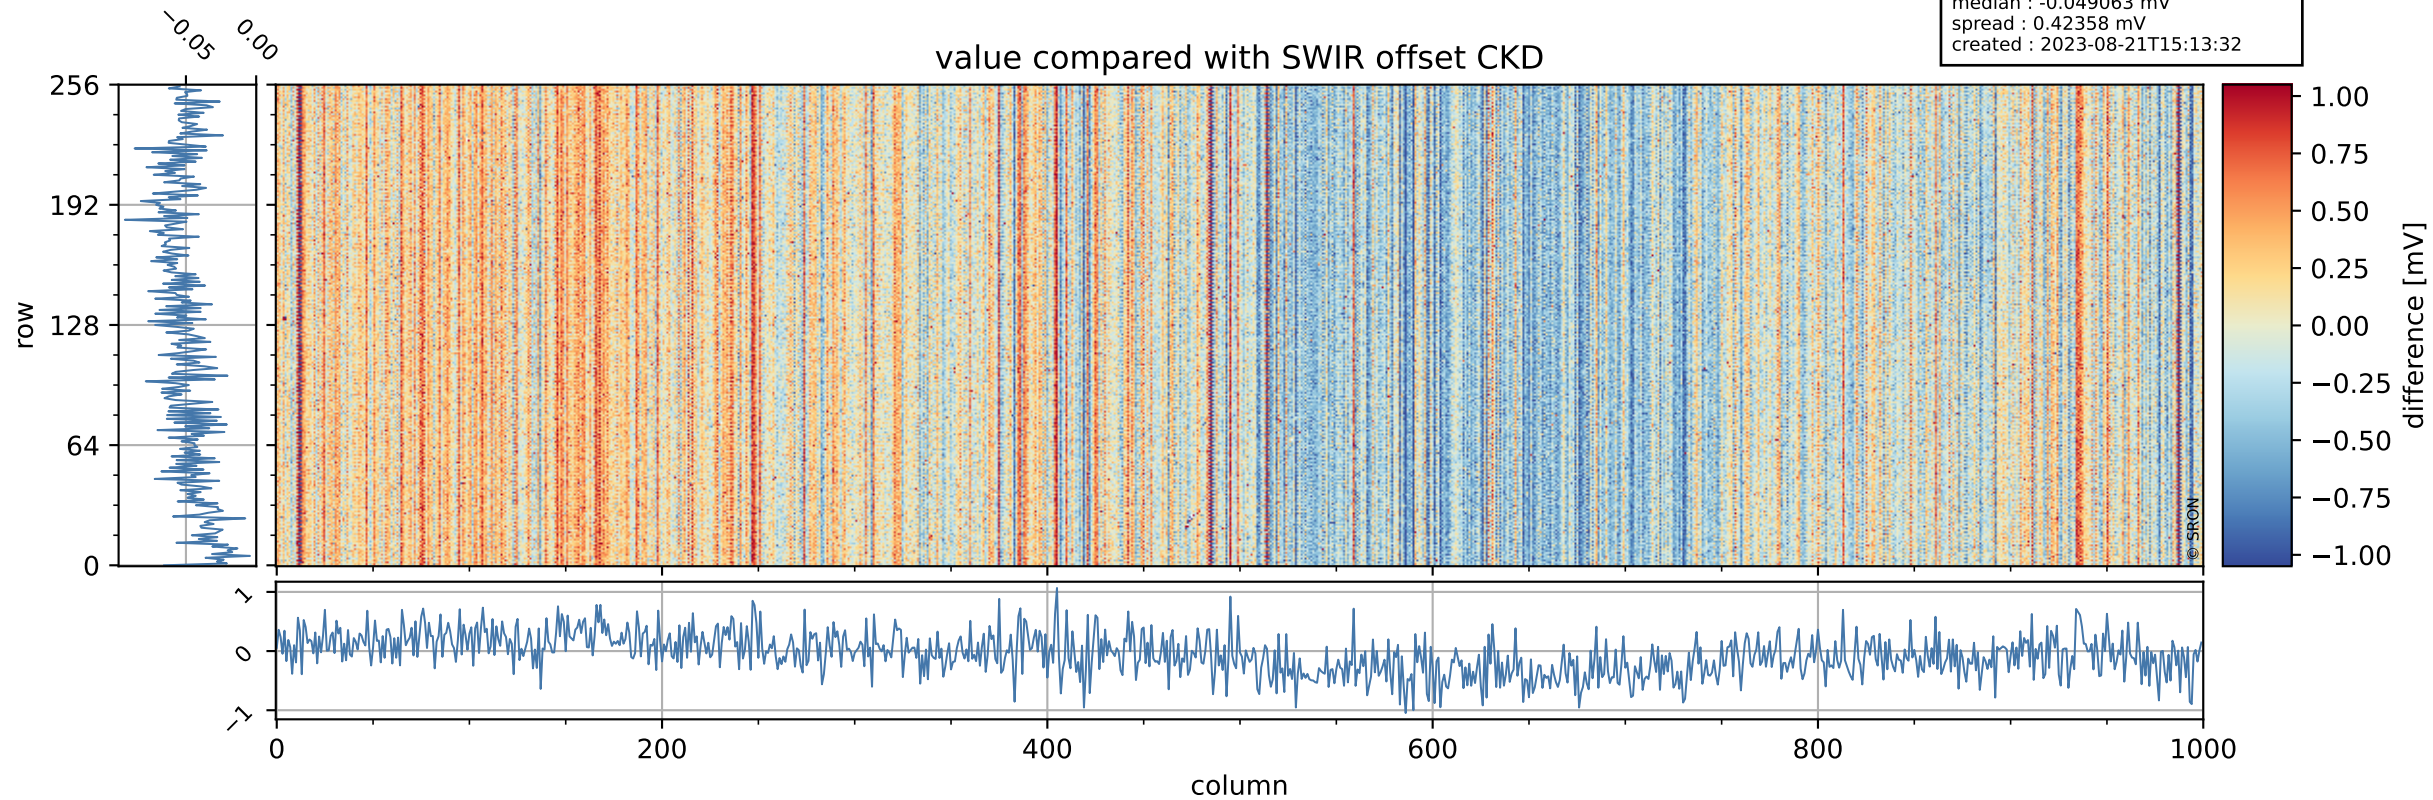

Tropomi SWIR offset (official)

orbits : 19 in [22897, 22942]
coverage : 2022-03-15 / 2022-03-18
median : 0.52597 V
spread : 0.035915 V
created : 2023-08-21T15:13:31

value detector map

Tropomi SWIR offset (official)

orbits : 19 in [22897, 22942]
coverage : 2022-03-15 / 2022-03-18
median : 29.358 μV
spread : 14.734 μV
created : 2023-08-21T15:13:32

Tropomi SWIR offset (official)

orbits : 19 in [22897, 22942]
coverage : 2022-03-15 / 2022-03-18
median : -0.049063 mV
spread : 0.42358 mV
created : 2023-08-21T15:13:32

value compared with SWIR offset CKD

Tropomi SWIR offset (official) ground-tracks of Sentinel-5P

orbits : 19 in [22897, 22942]
coverage : 2022-03-15 / 2022-03-18
created : 2023-08-21T15:13:33

Tropomi SWIR offset (official)

orbits : [2827, 22942]
coverage : 2018-04-30 / 2022-03-18
created : 2023-08-21T15:13:33

trend of detector median & temperatures