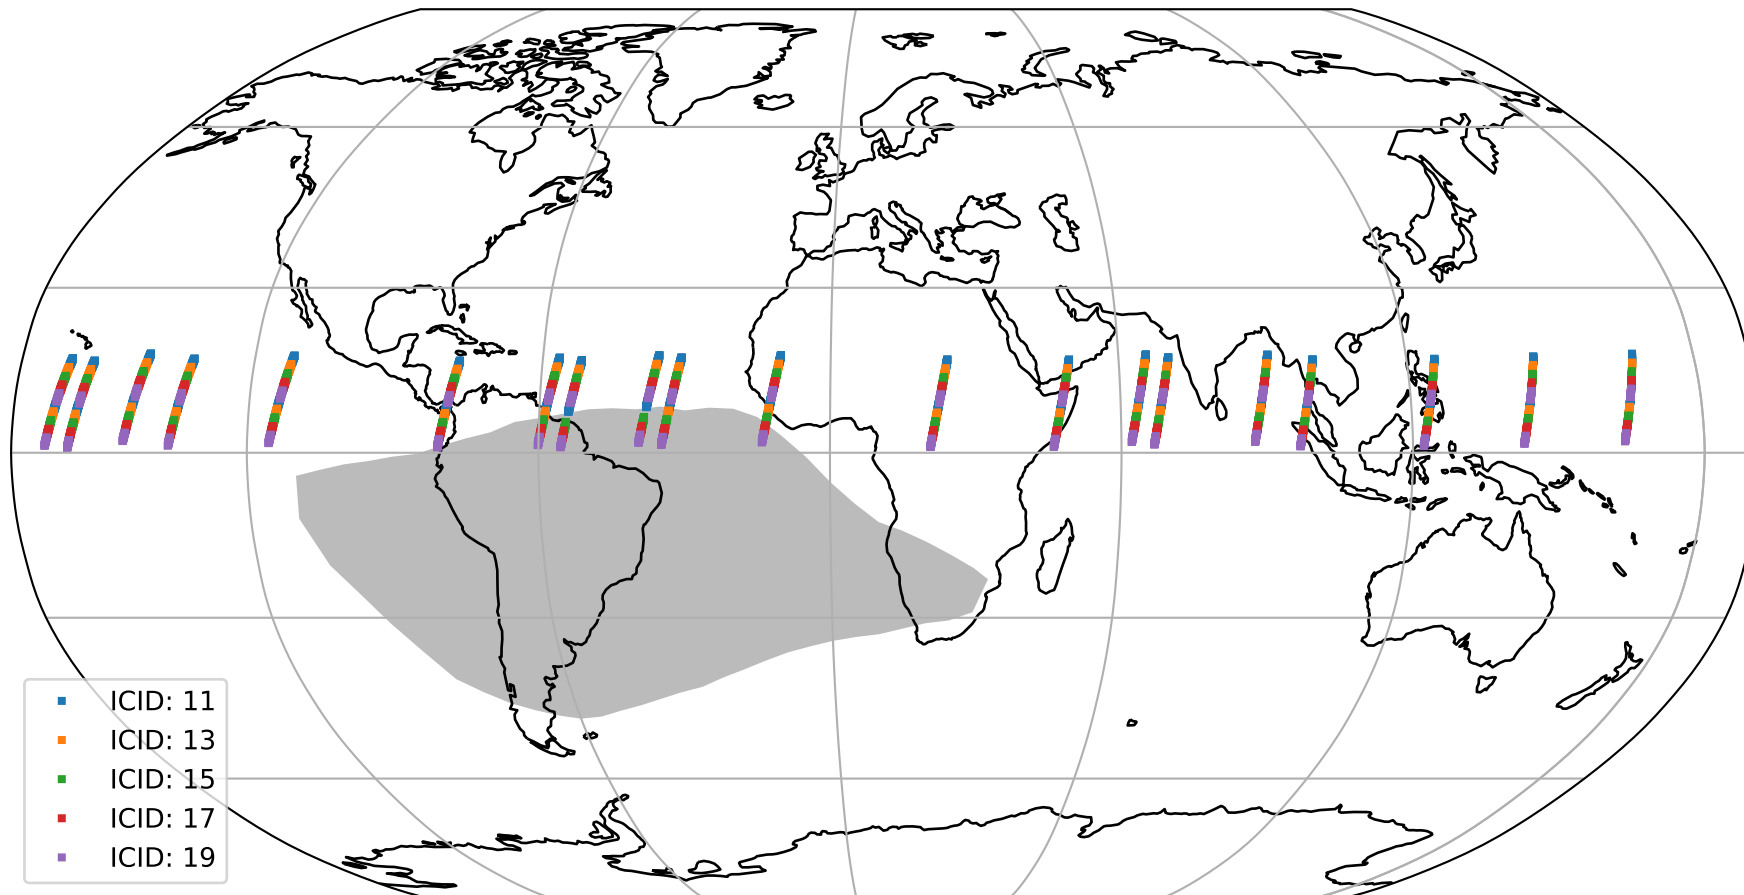

Tropomi SWIR offset (official)

orbits : 20 in [22912, 22957]
coverage : 2022-03-16 / 2022-03-19
median : 0.52597 V
spread : 0.035915 V
created : 2023-08-21T15:13:34

value detector map

Tropomi SWIR offset (official)

orbits : 20 in [22912, 22957]
coverage : 2022-03-16 / 2022-03-19
median : 29.113 μV
spread : 14.727 μV
created : 2023-08-21T15:13:35

Tropomi SWIR offset (official)

orbits : 20 in [22912, 22957]
coverage : 2022-03-16 / 2022-03-19
median : -0.046098 mV
spread : 0.42315 mV
created : 2023-08-21T15:13:35

value compared with SWIR offset CKD

Tropomi SWIR offset (official) ground-tracks of Sentinel-5P

orbits : 20 in [22912, 22957]
coverage : 2022-03-16 / 2022-03-19
created : 2023-08-21T15:13:36

Tropomi SWIR offset (official)

orbits : [2827, 22957]
coverage : 2018-04-30 / 2022-03-19
created : 2023-08-21T15:13:36

trend of detector median & temperatures