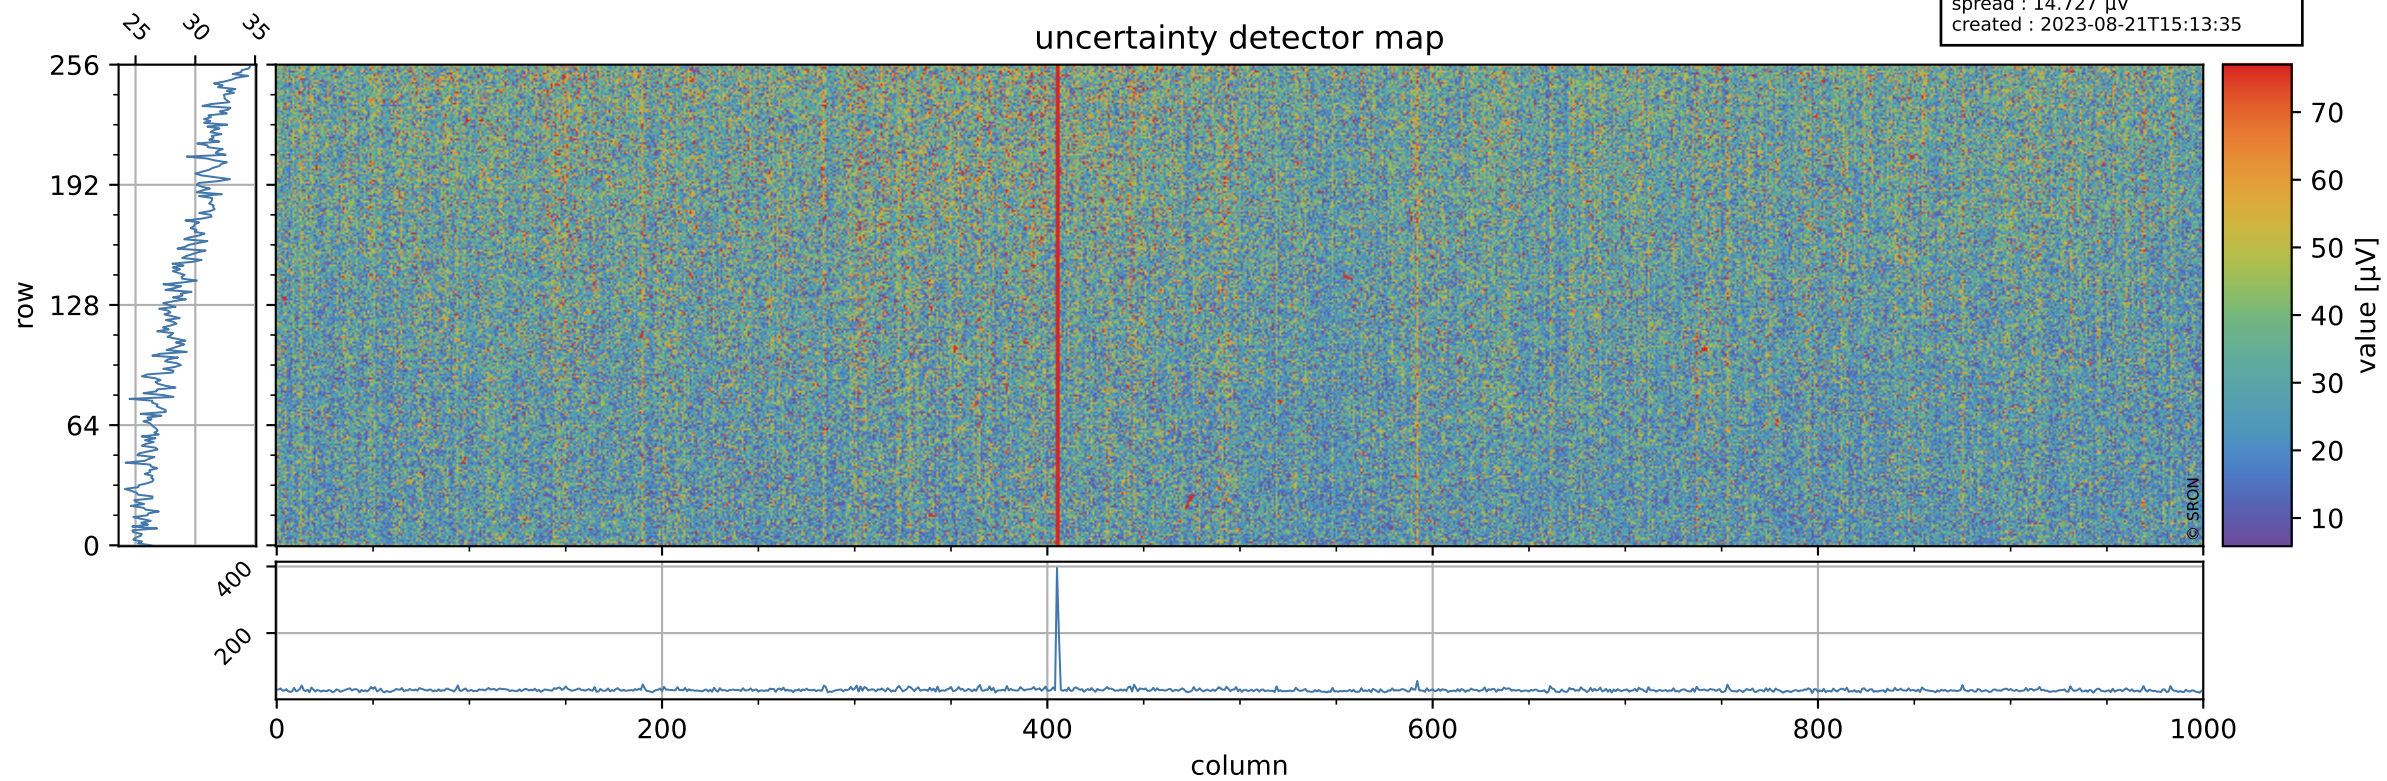

Tropomi SWIR offset (official)

orbits : 20 in [22912, 22957]
coverage : 2022-03-16 / 2022-03-19
median : 0.52597 V
spread : 0.035915 V
created : 2023-08-21T15:13:34

value detector map

Tropomi SWIR offset (official)

orbits : 20 in [22912, 22957]
coverage : 2022-03-16 / 2022-03-19
median : 29.113 μV
spread : 14.727 μV
created : 2023-08-21T15:13:35

Tropomi SWIR offset (official)

orbits : 20 in [22912, 22957]
coverage : 2022-03-16 / 2022-03-19
median : -0.046098 mV
spread : 0.42315 mV
created : 2023-08-21T15:13:35

value compared with SWIR offset CKD

Tropomi SWIR offset (official) ground-tracks of Sentinel-5P

orbits : 20 in [22912, 22957]
coverage : 2022-03-16 / 2022-03-19
created : 2023-08-21T15:13:36

Tropomi SWIR offset (official)

orbits : [2827, 22957]
coverage : 2018-04-30 / 2022-03-19
created : 2023-08-21T15:13:36

trend of detector median & temperatures