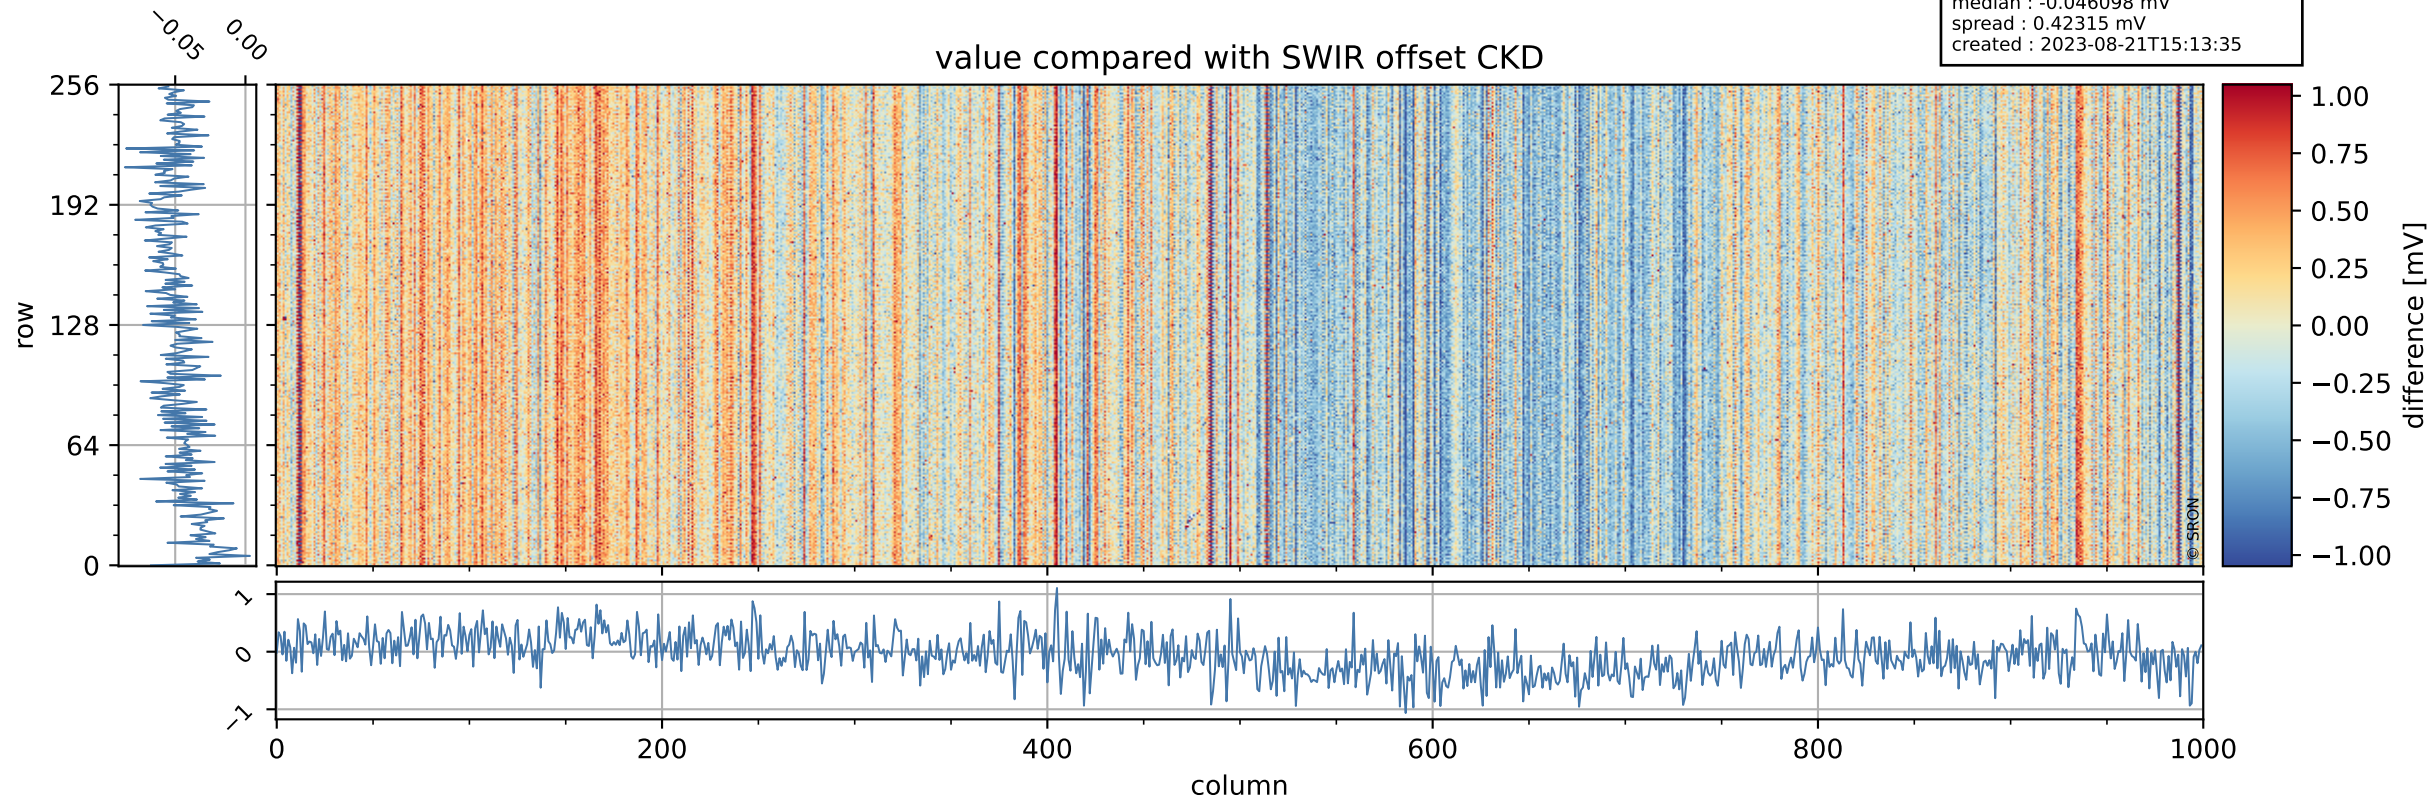

Tropomi SWIR offset (official)

orbits : 20 in [22912, 22957]
coverage : 2022-03-16 / 2022-03-19
median : 0.52597 V
spread : 0.035915 V
created : 2023-08-21T15:13:34

value detector map

Tropomi SWIR offset (official)

orbits : 20 in [22912, 22957]
coverage : 2022-03-16 / 2022-03-19
median : 29.113 μV
spread : 14.727 μV
created : 2023-08-21T15:13:35

Tropomi SWIR offset (official)

orbits : 20 in [22912, 22957]
coverage : 2022-03-16 / 2022-03-19
median : -0.046098 mV
spread : 0.42315 mV
created : 2023-08-21T15:13:35

value compared with SWIR offset CKD

Tropomi SWIR offset (official) ground-tracks of Sentinel-5P

orbits : 20 in [22912, 22957]
coverage : 2022-03-16 / 2022-03-19
created : 2023-08-21T15:13:36

Tropomi SWIR offset (official)

orbits : [2827, 22957]
coverage : 2018-04-30 / 2022-03-19
created : 2023-08-21T15:13:36

trend of detector median & temperatures