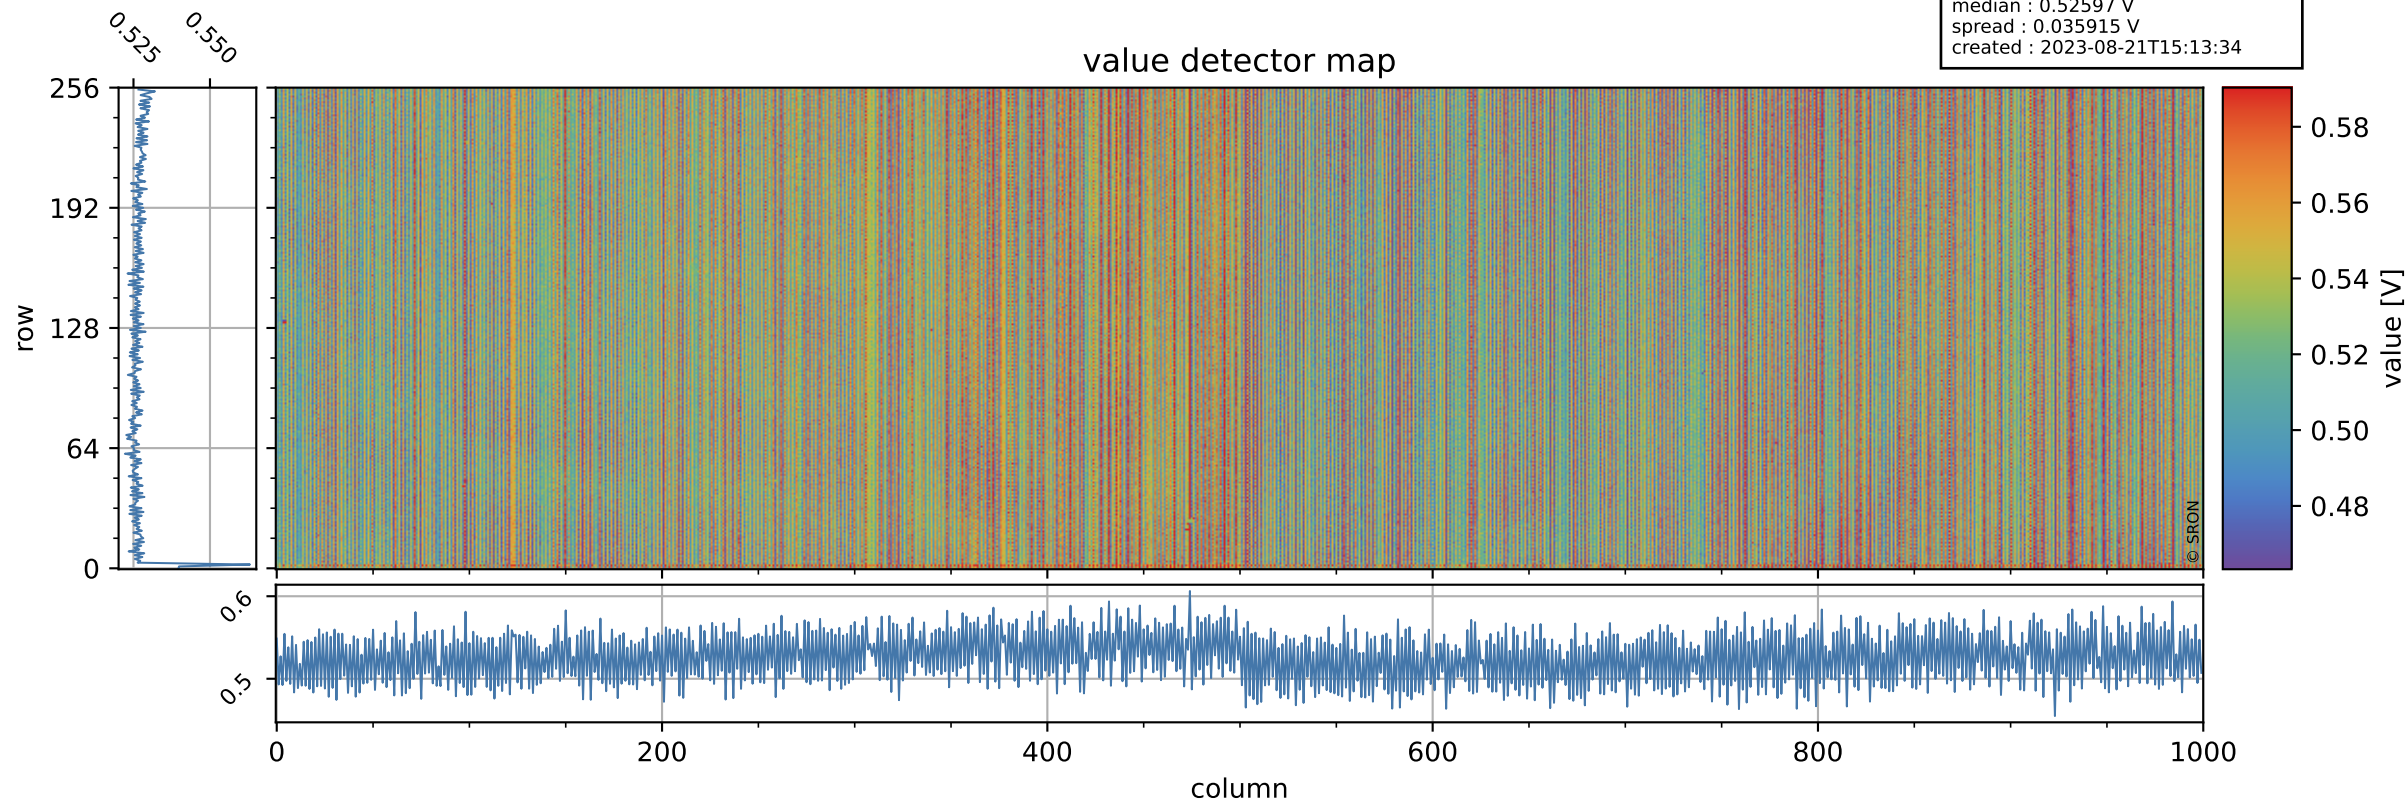

Tropomi SWIR offset (official)

orbits : 20 in [22912, 22957]
coverage : 2022-03-16 / 2022-03-19
median : 0.52597 V
spread : 0.035915 V
created : 2023-08-21T15:13:34

value detector map

Tropomi SWIR offset (official)

orbits : 20 in [22912, 22957]
coverage : 2022-03-16 / 2022-03-19
median : 29.113 μV
spread : 14.727 μV
created : 2023-08-21T15:13:35

Tropomi SWIR offset (official)

orbits : 20 in [22912, 22957]
coverage : 2022-03-16 / 2022-03-19
median : -0.046098 mV
spread : 0.42315 mV
created : 2023-08-21T15:13:35

value compared with SWIR offset CKD

Tropomi SWIR offset (official) ground-tracks of Sentinel-5P

orbits : 20 in [22912, 22957]
coverage : 2022-03-16 / 2022-03-19
created : 2023-08-21T15:13:36

Tropomi SWIR offset (official)

orbits : [2827, 22957]
coverage : 2018-04-30 / 2022-03-19
created : 2023-08-21T15:13:36

trend of detector median & temperatures