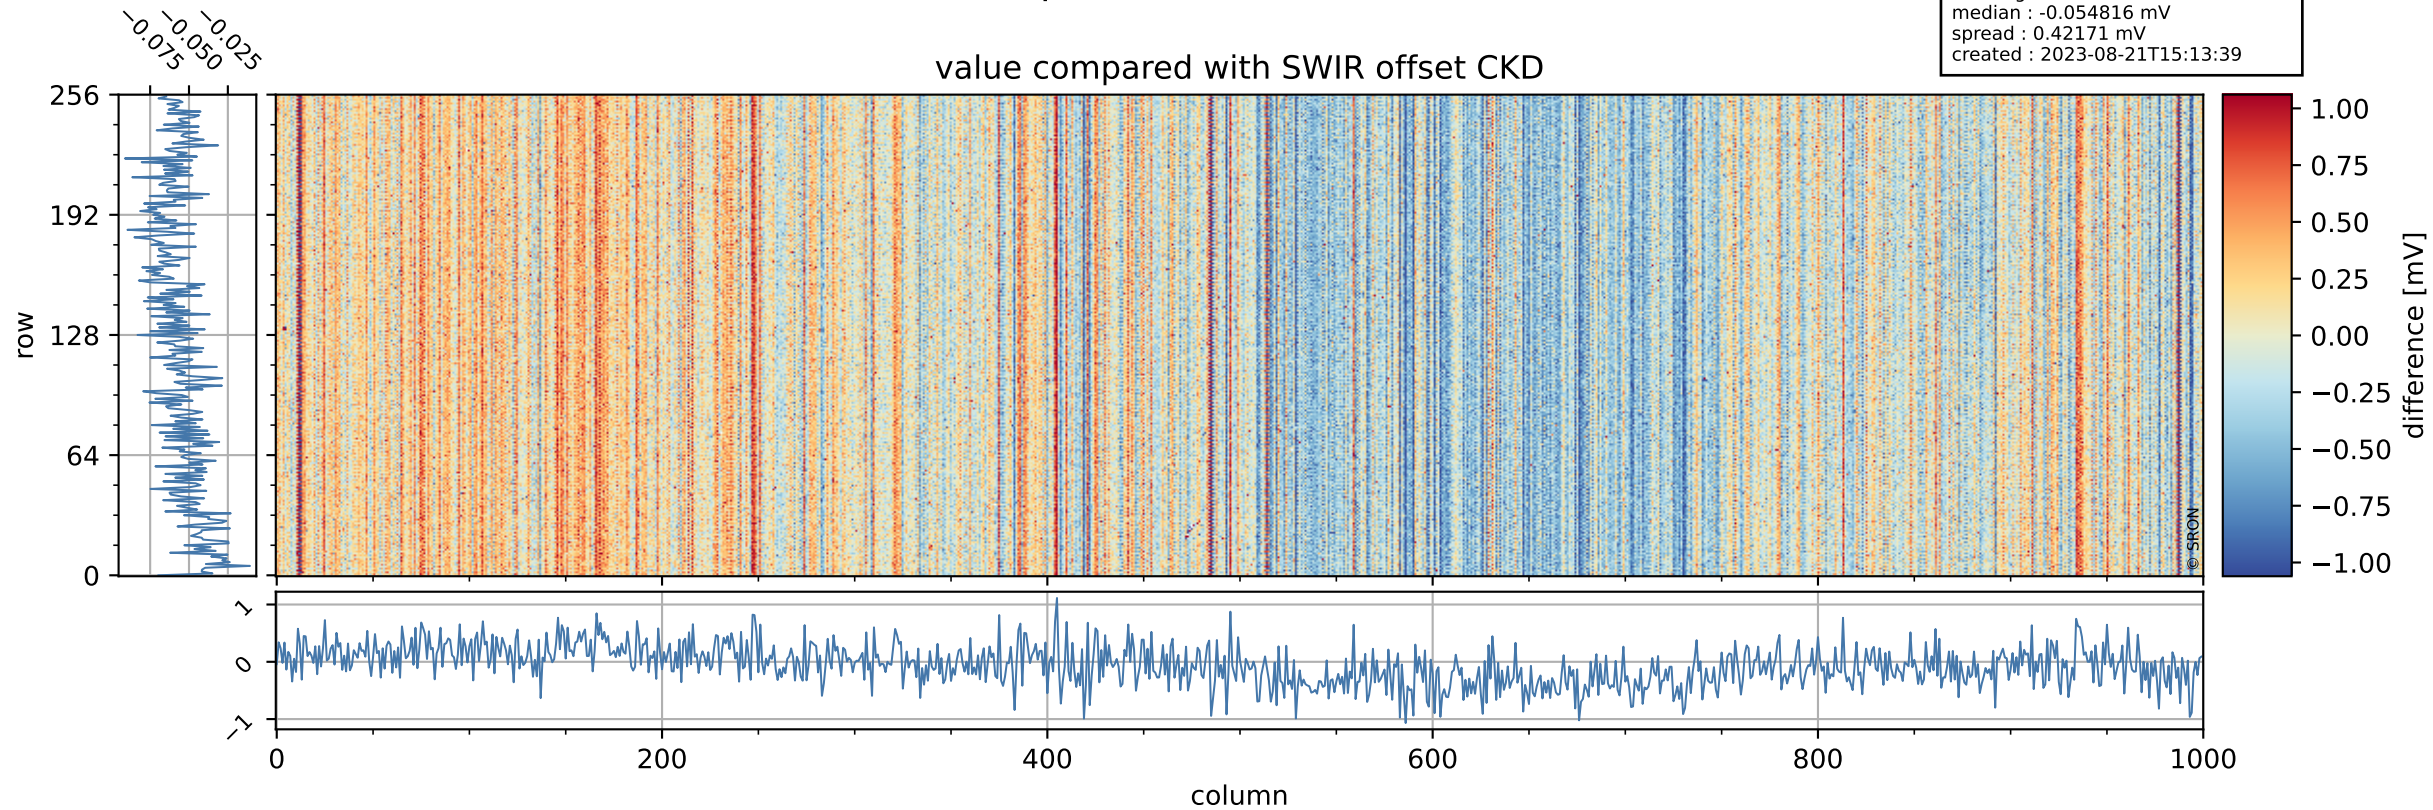

Tropomi SWIR offset (official)

orbits : 19 in [22927, 22972]
coverage : 2022-03-17 / 2022-03-20
median : 0.52596 V
spread : 0.035916 V
created : 2023-08-21T15:13:38

value detector map

Tropomi SWIR offset (official)

orbits : 19 in [22927, 22972]
coverage : 2022-03-17 / 2022-03-20
median : 28.941 μV
spread : 14.615 μV
created : 2023-08-21T15:13:39

Tropomi SWIR offset (official)

orbits : 19 in [22927, 22972]
coverage : 2022-03-17 / 2022-03-20
median : -0.054816 mV
spread : 0.42171 mV
created : 2023-08-21T15:13:39

value compared with SWIR offset CKD

Tropomi SWIR offset (official) ground-tracks of Sentinel-5P

orbits : 19 in [22927, 22972]
coverage : 2022-03-17 / 2022-03-20
created : 2023-08-21T15:13:39

Tropomi SWIR offset (official)

orbits : [2827, 22972]
coverage : 2018-04-30 / 2022-03-20
created : 2023-08-21T15:13:40

trend of detector median & temperatures