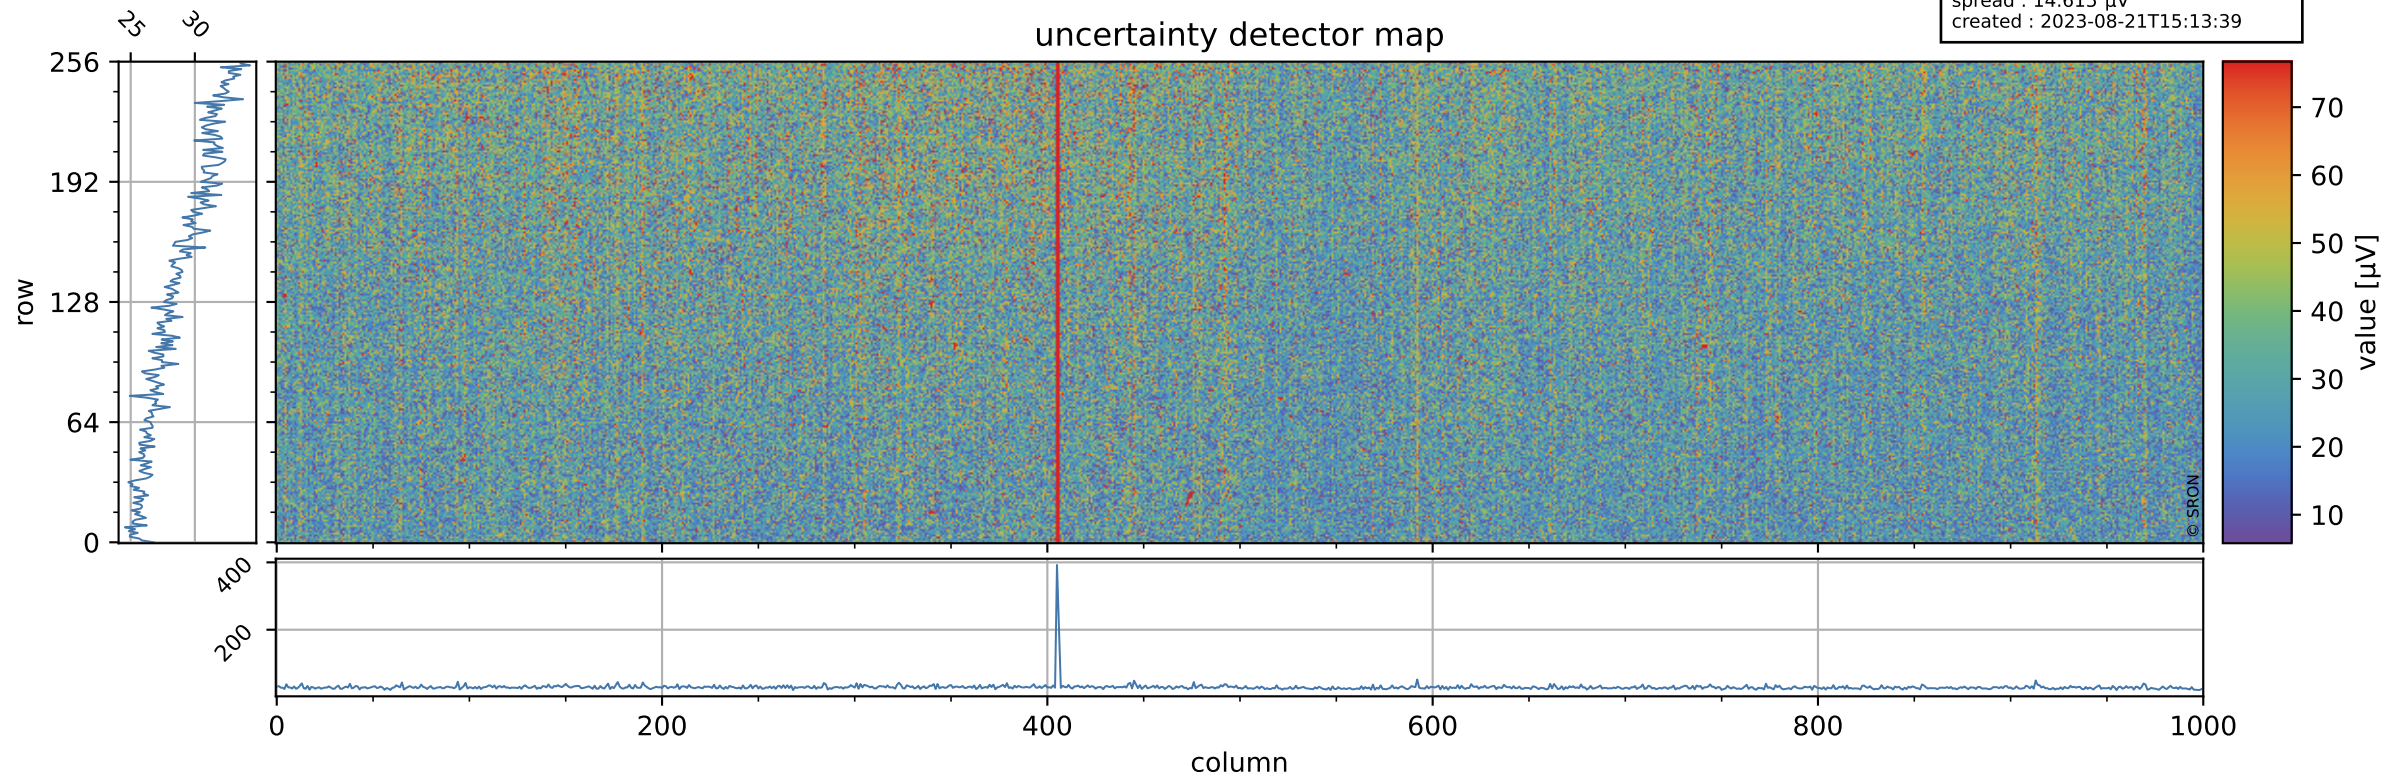

Tropomi SWIR offset (official)

orbits : 19 in [22927, 22972]
coverage : 2022-03-17 / 2022-03-20
median : 0.52596 V
spread : 0.035916 V
created : 2023-08-21T15:13:38

value detector map

Tropomi SWIR offset (official)

orbits : 19 in [22927, 22972]
coverage : 2022-03-17 / 2022-03-20
median : 28.941 μV
spread : 14.615 μV
created : 2023-08-21T15:13:39

Tropomi SWIR offset (official)

orbits : 19 in [22927, 22972]
coverage : 2022-03-17 / 2022-03-20
median : -0.054816 mV
spread : 0.42171 mV
created : 2023-08-21T15:13:39

value compared with SWIR offset CKD

Tropomi SWIR offset (official) ground-tracks of Sentinel-5P

orbits : 19 in [22927, 22972]
coverage : 2022-03-17 / 2022-03-20
created : 2023-08-21T15:13:39

Tropomi SWIR offset (official)

orbits : [2827, 22972]
coverage : 2018-04-30 / 2022-03-20
created : 2023-08-21T15:13:40

trend of detector median & temperatures