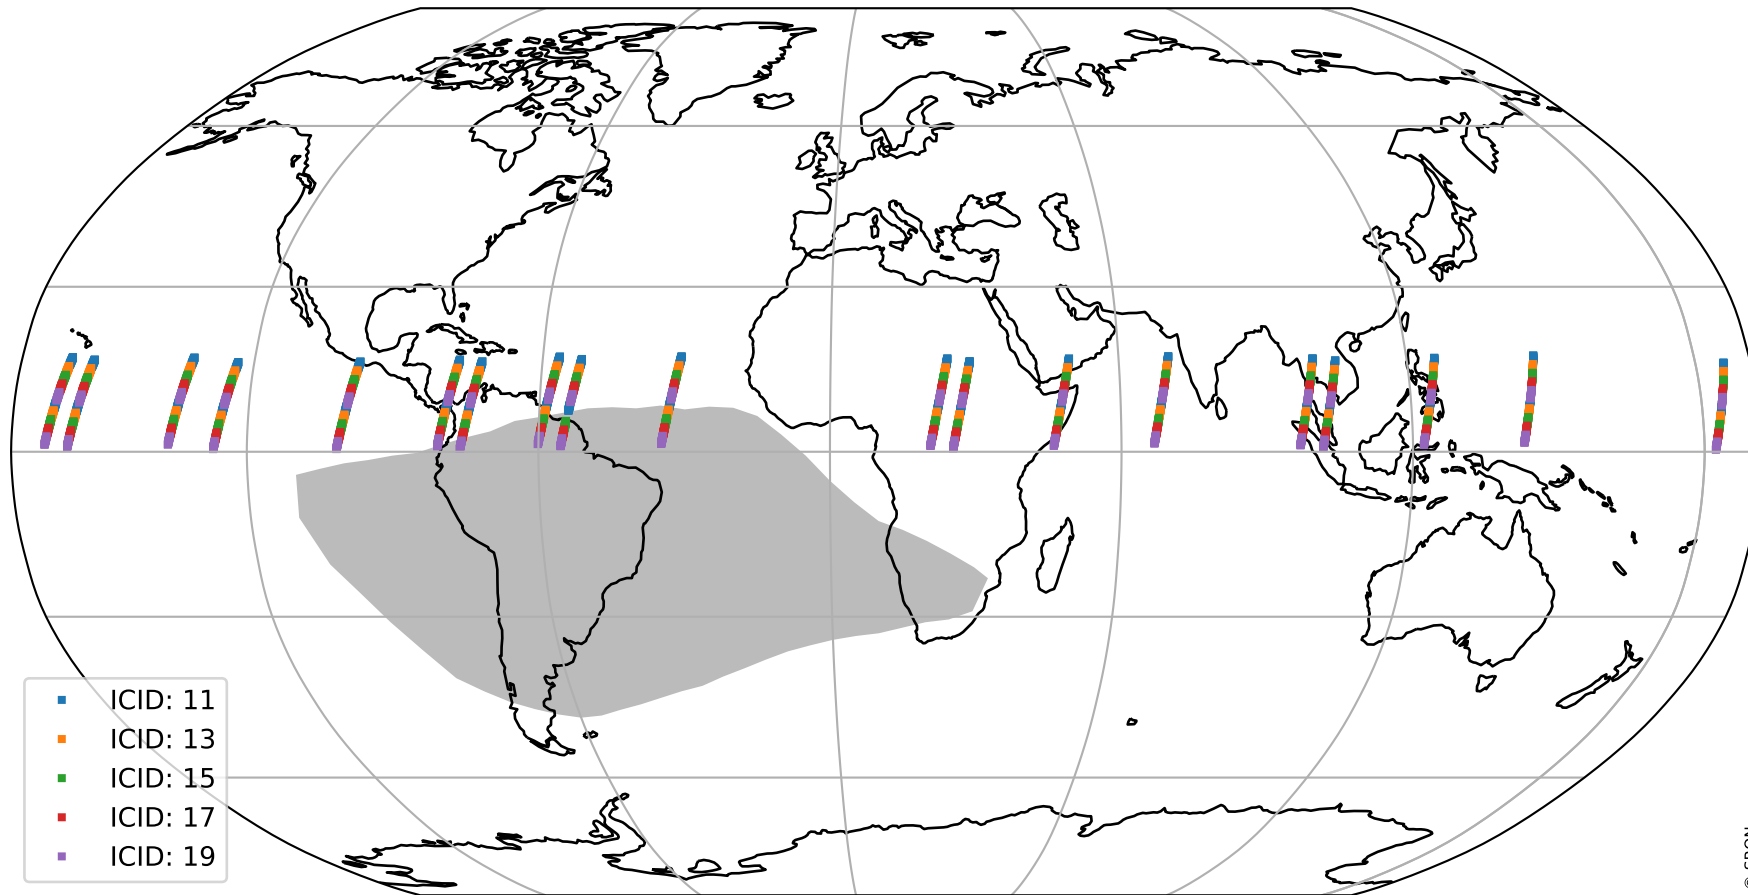

Tropomi SWIR offset (official)

orbits : 19 in [22927, 22972]
coverage : 2022-03-17 / 2022-03-20
median : 0.52596 V
spread : 0.035916 V
created : 2023-08-21T15:13:38

value detector map

Tropomi SWIR offset (official)

orbits : 19 in [22927, 22972]
coverage : 2022-03-17 / 2022-03-20
median : 28.941 μV
spread : 14.615 μV
created : 2023-08-21T15:13:39

Tropomi SWIR offset (official)

orbits : 19 in [22927, 22972]
coverage : 2022-03-17 / 2022-03-20
median : -0.054816 mV
spread : 0.42171 mV
created : 2023-08-21T15:13:39

value compared with SWIR offset CKD

Tropomi SWIR offset (official) ground-tracks of Sentinel-5P

orbits : 19 in [22927, 22972]
coverage : 2022-03-17 / 2022-03-20
created : 2023-08-21T15:13:39

Tropomi SWIR offset (official)

orbits : [2827, 22972]
coverage : 2018-04-30 / 2022-03-20
created : 2023-08-21T15:13:40

trend of detector median & temperatures