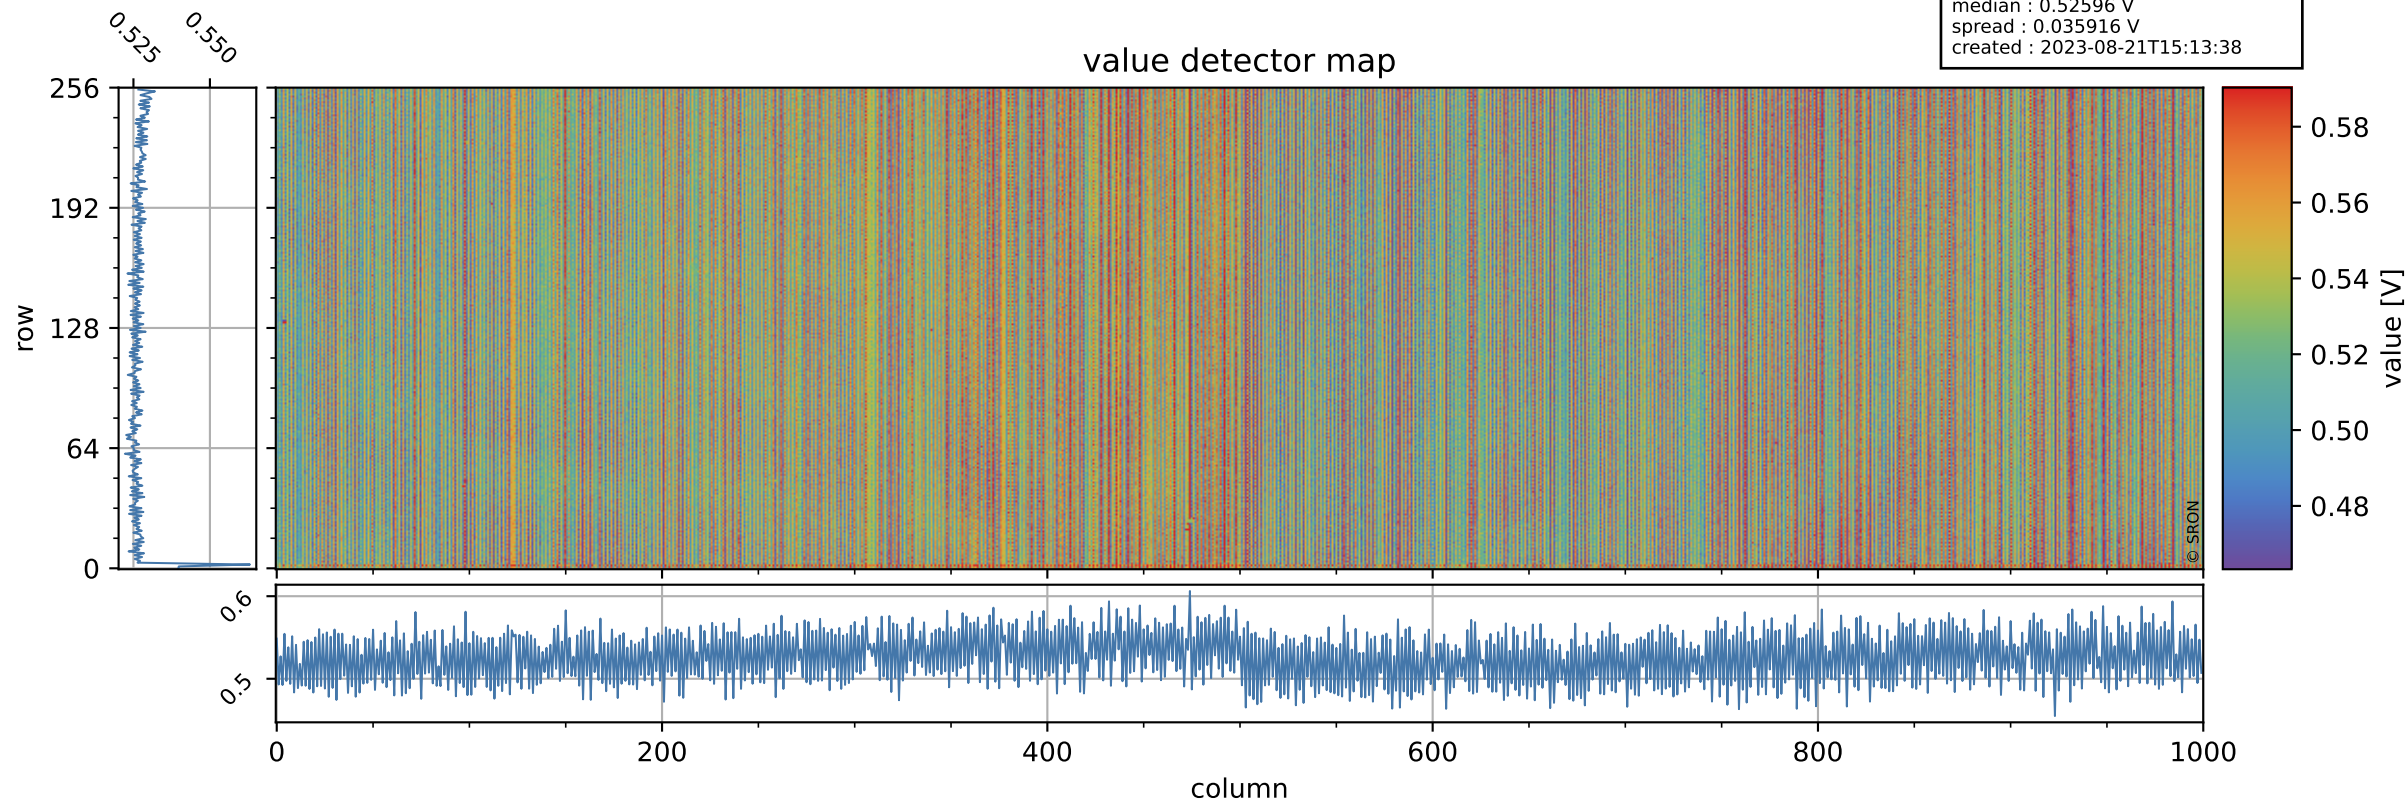

Tropomi SWIR offset (official)

orbits : 19 in [22927, 22972]
coverage : 2022-03-17 / 2022-03-20
median : 0.52596 V
spread : 0.035916 V
created : 2023-08-21T15:13:38

value detector map

Tropomi SWIR offset (official)

orbits : 19 in [22927, 22972]
coverage : 2022-03-17 / 2022-03-20
median : 28.941 μV
spread : 14.615 μV
created : 2023-08-21T15:13:39

Tropomi SWIR offset (official)

orbits : 19 in [22927, 22972]
coverage : 2022-03-17 / 2022-03-20
median : -0.054816 mV
spread : 0.42171 mV
created : 2023-08-21T15:13:39

value compared with SWIR offset CKD

Tropomi SWIR offset (official) ground-tracks of Sentinel-5P

orbits : 19 in [22927, 22972]
coverage : 2022-03-17 / 2022-03-20
created : 2023-08-21T15:13:39

Tropomi SWIR offset (official)

orbits : [2827, 22972]
coverage : 2018-04-30 / 2022-03-20
created : 2023-08-21T15:13:40

trend of detector median & temperatures