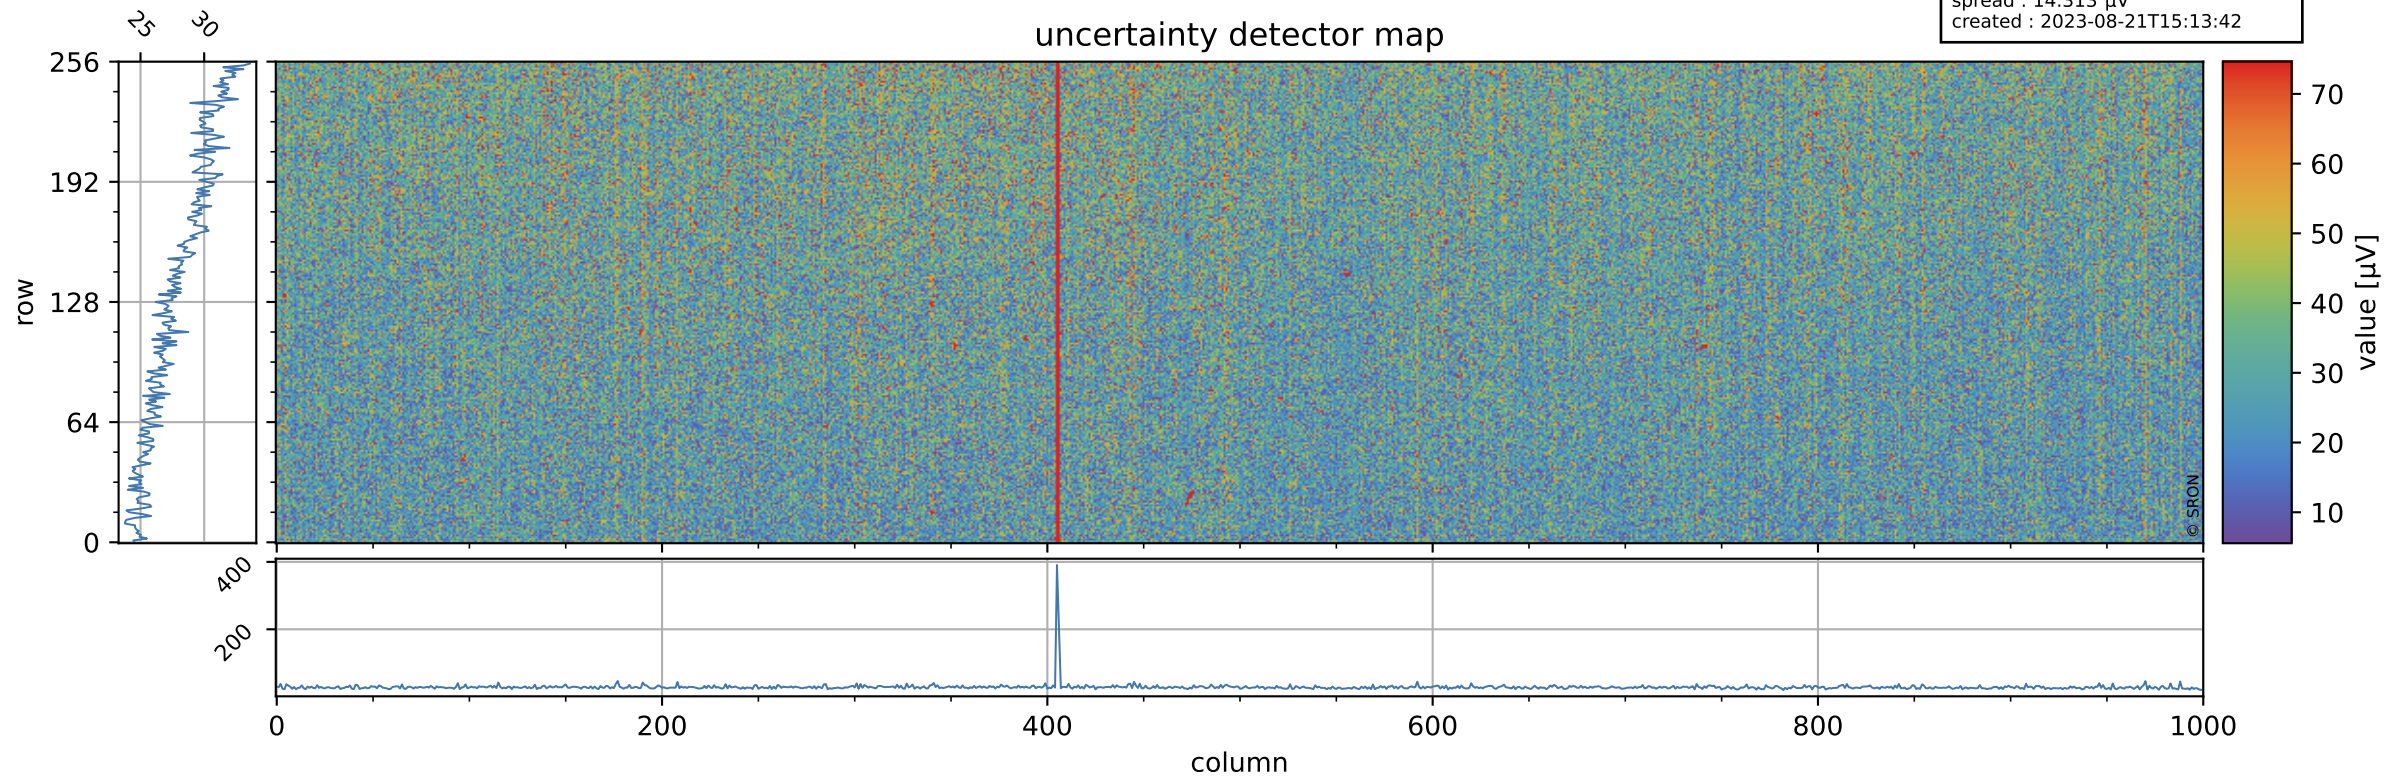

Tropomi SWIR offset (official)

orbits : 20 in [22942, 22987]
coverage : 2022-03-18 / 2022-03-21
median : 0.52596 V
spread : 0.035916 V
created : 2023-08-21T15:13:41

value detector map

Tropomi SWIR offset (official)

orbits : 20 in [22942, 22987]
coverage : 2022-03-18 / 2022-03-21
median : 28.142 μV
spread : 14.313 μV
created : 2023-08-21T15:13:42

Tropomi SWIR offset (official)

orbits : 20 in [22942, 22987]
coverage : 2022-03-18 / 2022-03-21
median : -0.056172 mV
spread : 0.41699 mV
created : 2023-08-21T15:13:42

value compared with SWIR offset CKD

Tropomi SWIR offset (official) ground-tracks of Sentinel-5P

orbits : 20 in [22942, 22987]
coverage : 2022-03-18 / 2022-03-21
created : 2023-08-21T15:13:43

Tropomi SWIR offset (official)

orbits : [2827, 22987]
coverage : 2018-04-30 / 2022-03-21
created : 2023-08-21T15:13:43

trend of detector median & temperatures