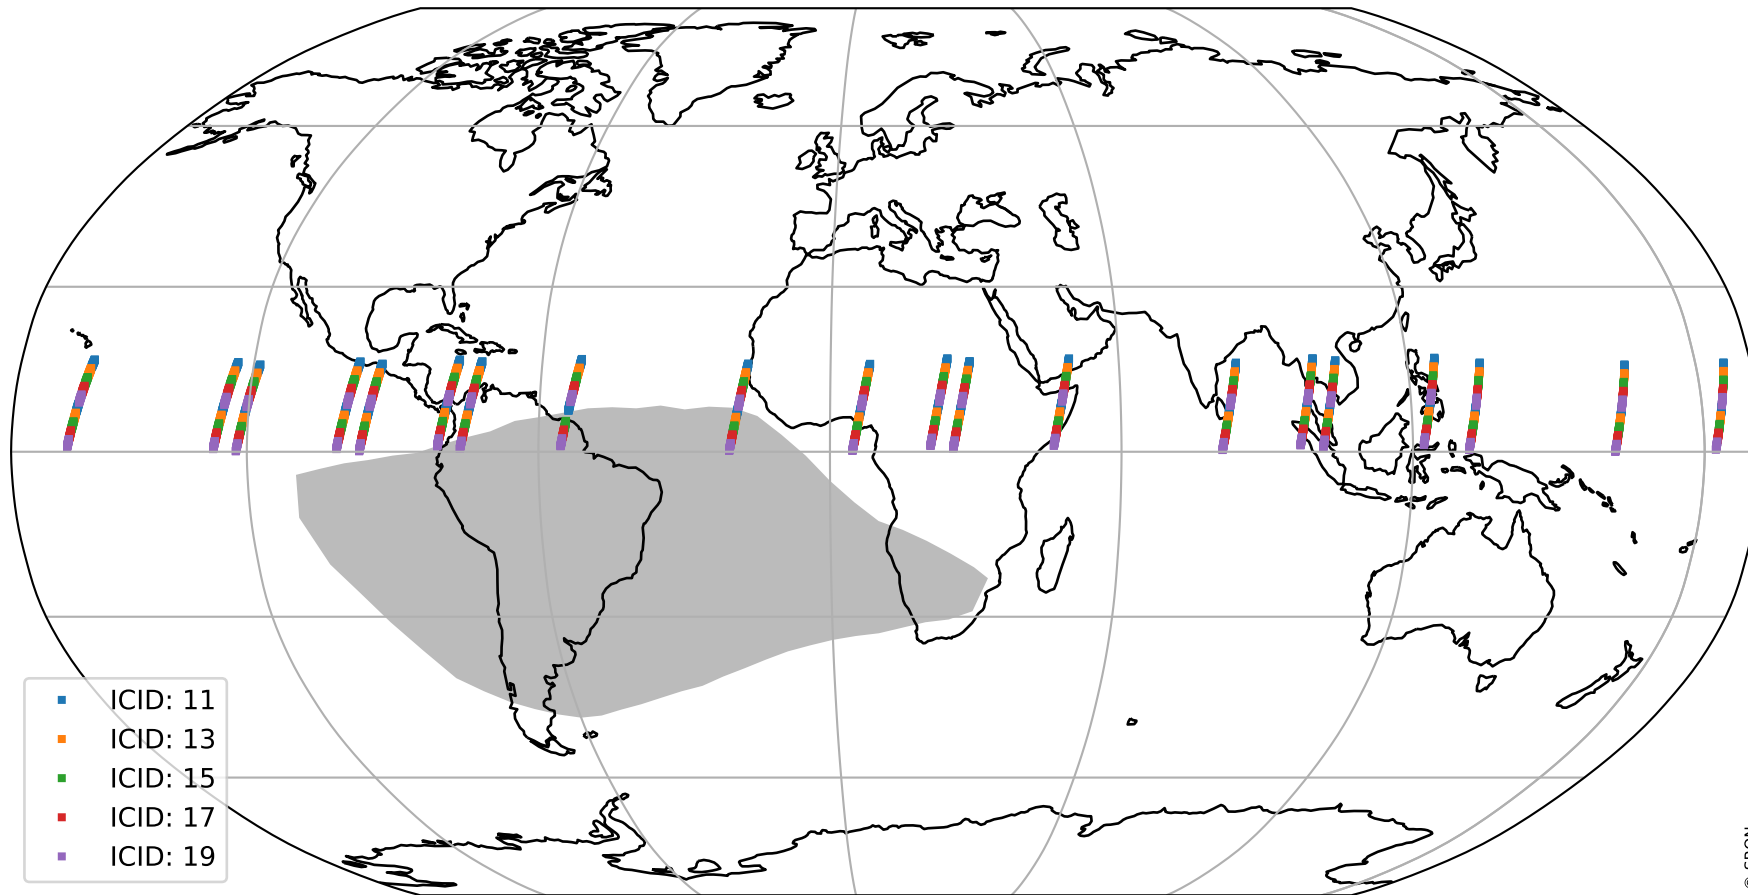

Tropomi SWIR offset (official)

orbits : 20 in [22942, 22987]
coverage : 2022-03-18 / 2022-03-21
median : 0.52596 V
spread : 0.035916 V
created : 2023-08-21T15:13:41

value detector map

Tropomi SWIR offset (official)

orbits : 20 in [22942, 22987]
coverage : 2022-03-18 / 2022-03-21
median : 28.142 μV
spread : 14.313 μV
created : 2023-08-21T15:13:42

Tropomi SWIR offset (official)

orbits : 20 in [22942, 22987]
coverage : 2022-03-18 / 2022-03-21
median : -0.056172 mV
spread : 0.41699 mV
created : 2023-08-21T15:13:42

value compared with SWIR offset CKD

Tropomi SWIR offset (official) ground-tracks of Sentinel-5P

orbits : 20 in [22942, 22987]
coverage : 2022-03-18 / 2022-03-21
created : 2023-08-21T15:13:43

Tropomi SWIR offset (official)

orbits : [2827, 22987]
coverage : 2018-04-30 / 2022-03-21
created : 2023-08-21T15:13:43

trend of detector median & temperatures