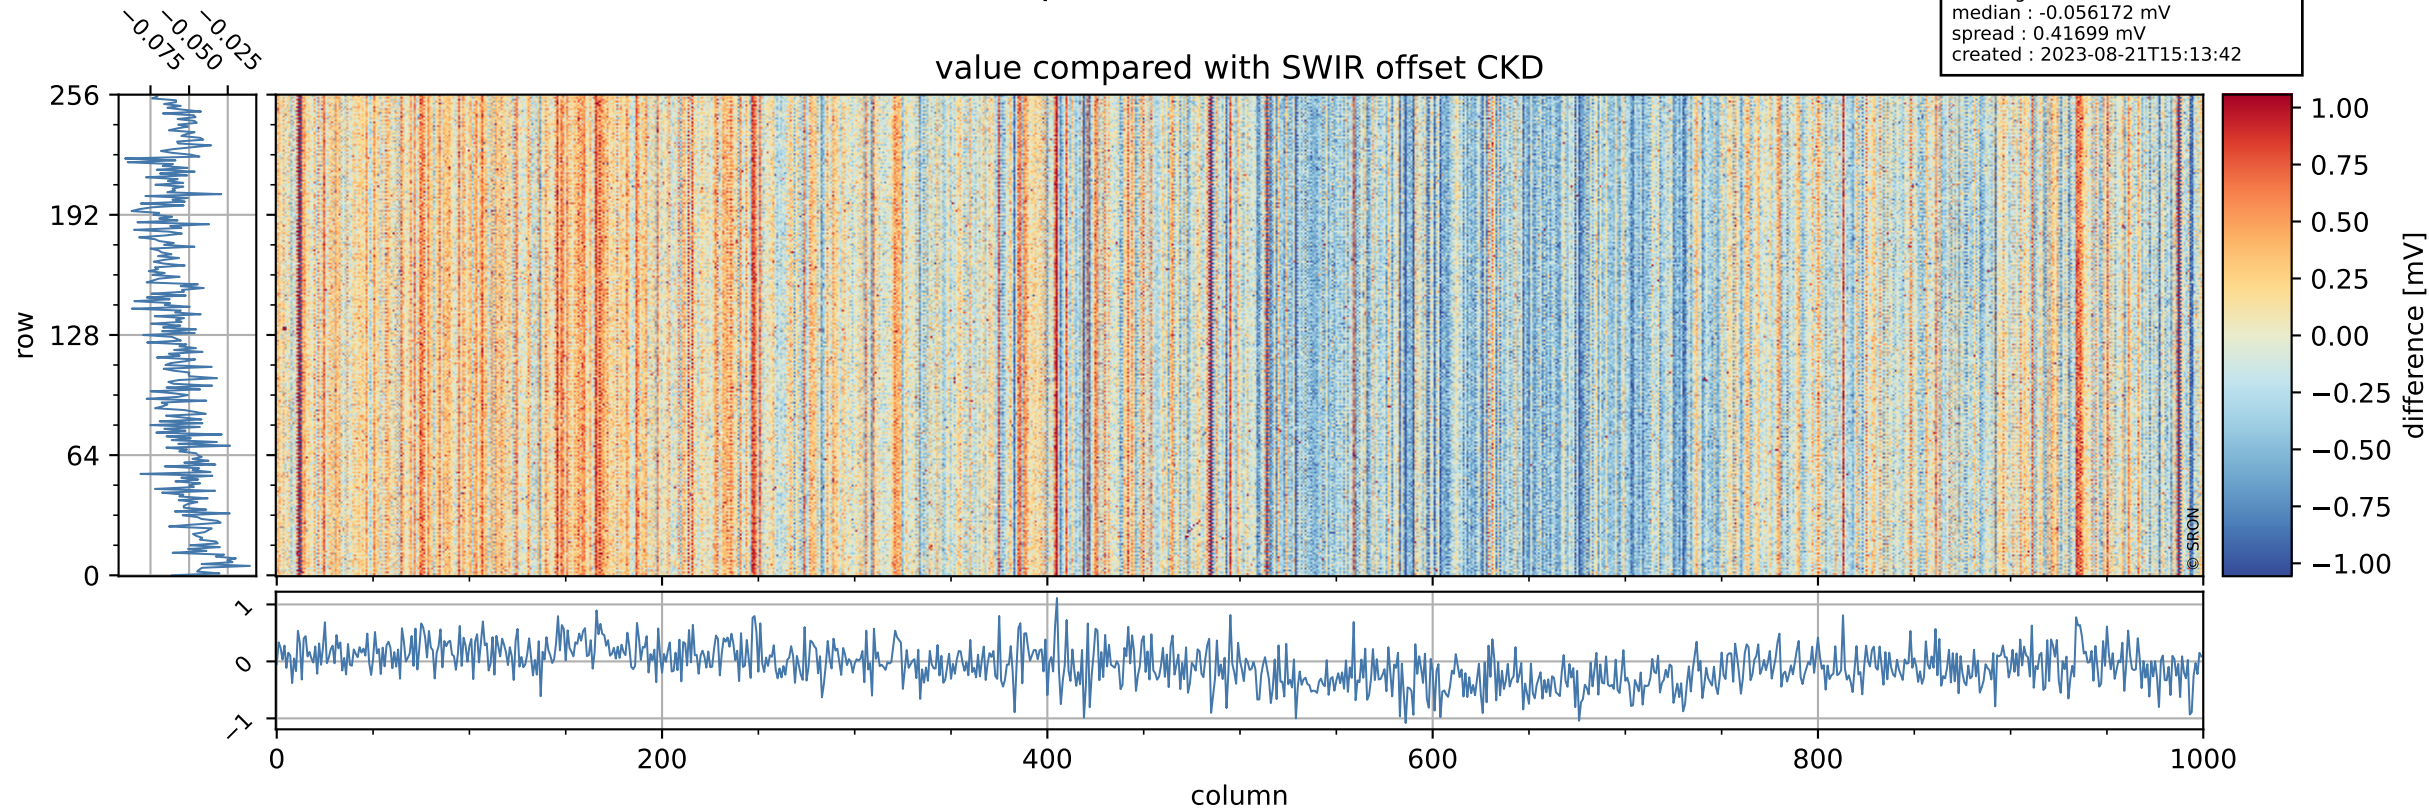

Tropomi SWIR offset (official)

orbits : 20 in [22942, 22987]
coverage : 2022-03-18 / 2022-03-21
median : 0.52596 V
spread : 0.035916 V
created : 2023-08-21T15:13:41

value detector map

Tropomi SWIR offset (official)

orbits : 20 in [22942, 22987]
coverage : 2022-03-18 / 2022-03-21
median : 28.142 μV
spread : 14.313 μV
created : 2023-08-21T15:13:42

Tropomi SWIR offset (official)

orbits : 20 in [22942, 22987]
coverage : 2022-03-18 / 2022-03-21
median : -0.056172 mV
spread : 0.41699 mV
created : 2023-08-21T15:13:42

value compared with SWIR offset CKD

Tropomi SWIR offset (official) ground-tracks of Sentinel-5P

orbits : 20 in [22942, 22987]
coverage : 2022-03-18 / 2022-03-21
created : 2023-08-21T15:13:43

Tropomi SWIR offset (official)

orbits : [2827, 22987]
coverage : 2018-04-30 / 2022-03-21
created : 2023-08-21T15:13:43

trend of detector median & temperatures