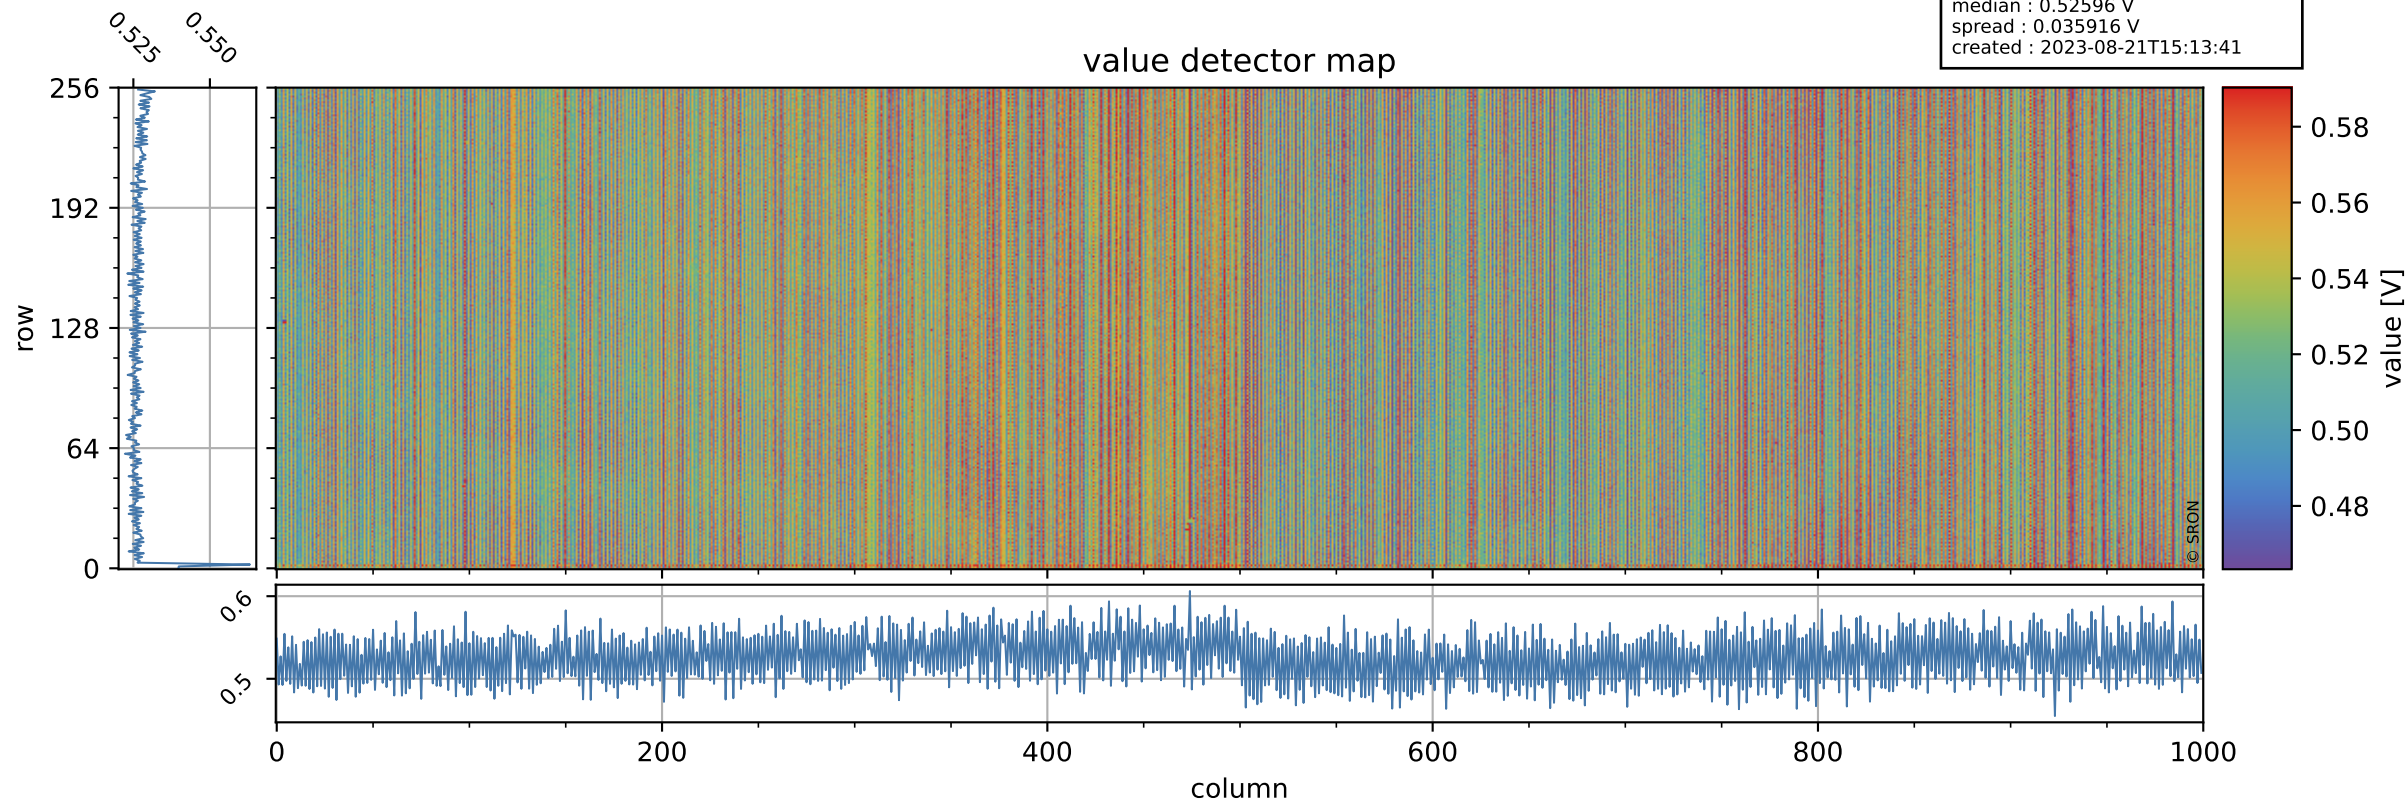

Tropomi SWIR offset (official)

orbits : 20 in [22942, 22987]
coverage : 2022-03-18 / 2022-03-21
median : 0.52596 V
spread : 0.035916 V
created : 2023-08-21T15:13:41

value detector map

Tropomi SWIR offset (official)

orbits : 20 in [22942, 22987]
coverage : 2022-03-18 / 2022-03-21
median : 28.142 μV
spread : 14.313 μV
created : 2023-08-21T15:13:42

Tropomi SWIR offset (official)

orbits : 20 in [22942, 22987]
coverage : 2022-03-18 / 2022-03-21
median : -0.056172 mV
spread : 0.41699 mV
created : 2023-08-21T15:13:42

value compared with SWIR offset CKD

Tropomi SWIR offset (official) ground-tracks of Sentinel-5P

orbits : 20 in [22942, 22987]
coverage : 2022-03-18 / 2022-03-21
created : 2023-08-21T15:13:43

Tropomi SWIR offset (official)

orbits : [2827, 22987]
coverage : 2018-04-30 / 2022-03-21
created : 2023-08-21T15:13:43

trend of detector median & temperatures