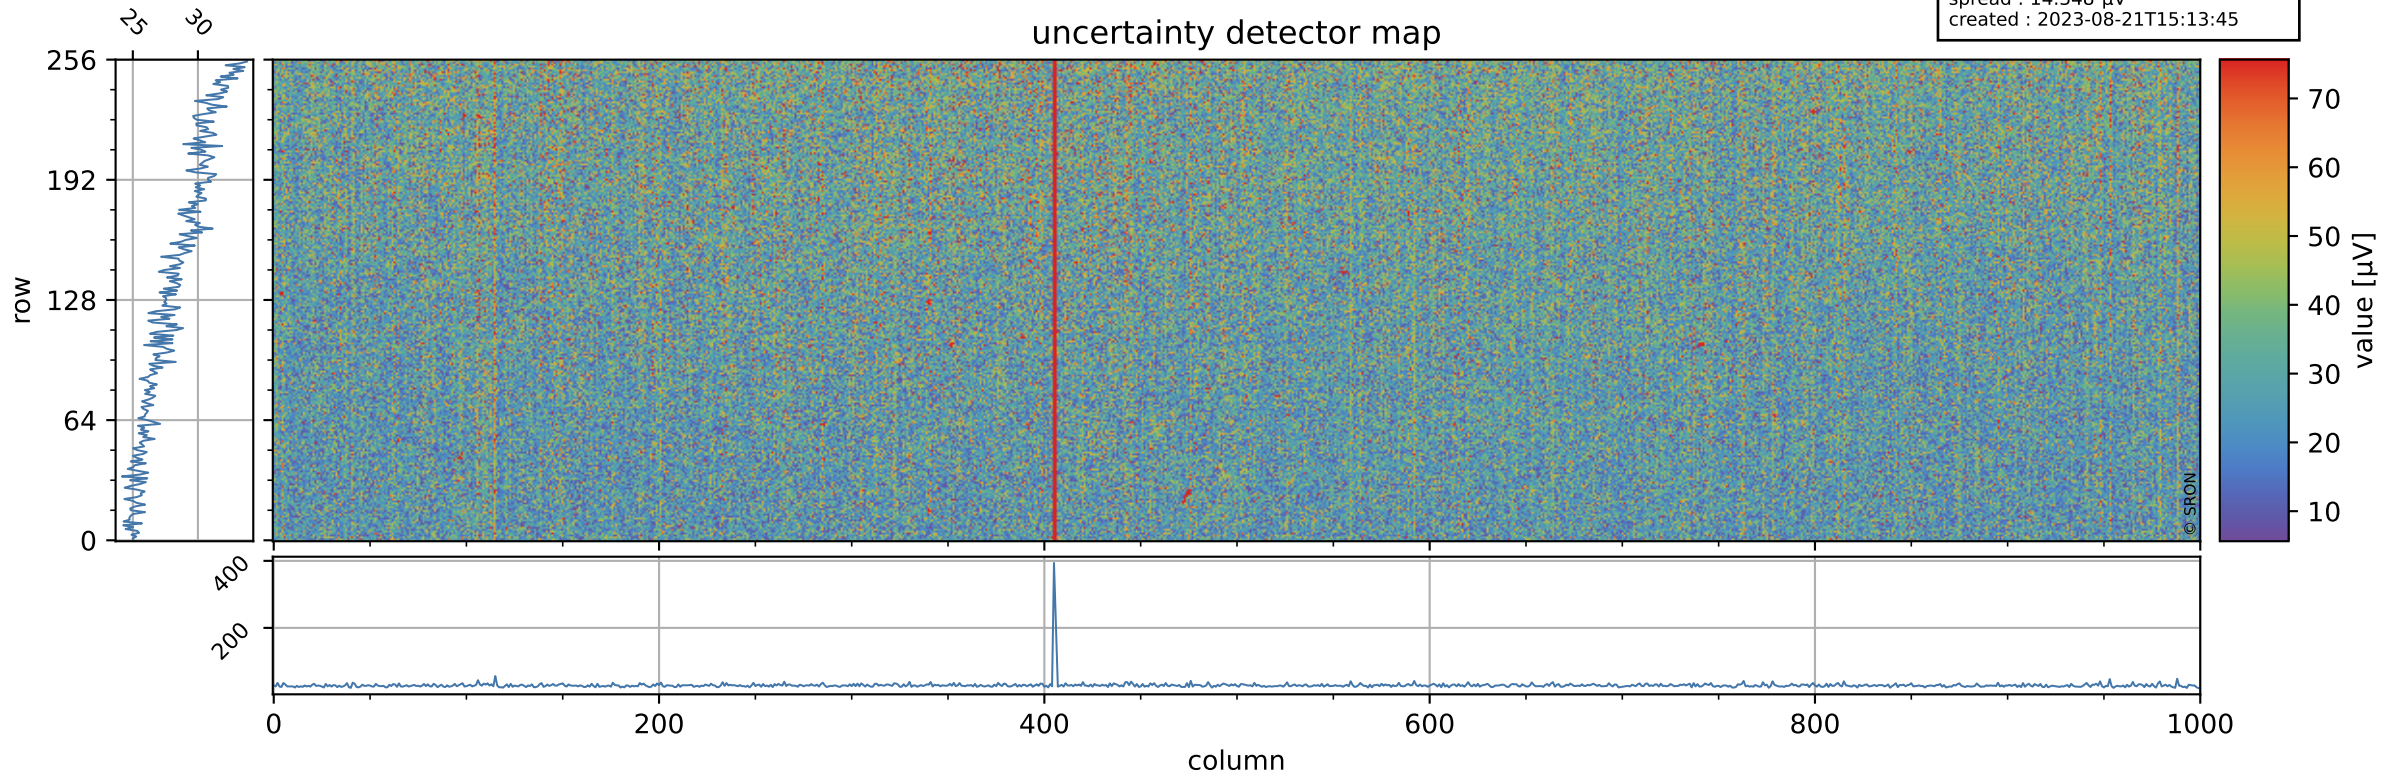

Tropomi SWIR offset (official)

orbits : 19 in [22957, 23002]
coverage : 2022-03-19 / 2022-03-22
median : 0.52596 V
spread : 0.035915 V
created : 2023-08-21T15:13:45

value detector map

Tropomi SWIR offset (official)

orbits : 19 in [22957, 23002]
coverage : 2022-03-19 / 2022-03-22
median : 28.419 μV
spread : 14.348 μV
created : 2023-08-21T15:13:45

Tropomi SWIR offset (official)

orbits : 19 in [22957, 23002]
coverage : 2022-03-19 / 2022-03-22
median : -0.050579 mV
spread : 0.41 mV
created : 2023-08-21T15:13:46

value compared with SWIR offset CKD

Tropomi SWIR offset (official) ground-tracks of Sentinel-5P

orbits : 19 in [22957, 23002]
coverage : 2022-03-19 / 2022-03-22
created : 2023-08-21T15:13:46

Tropomi SWIR offset (official)

orbits : [2827, 23002]
coverage : 2018-04-30 / 2022-03-22
created : 2023-08-21T15:13:47

trend of detector median & temperatures