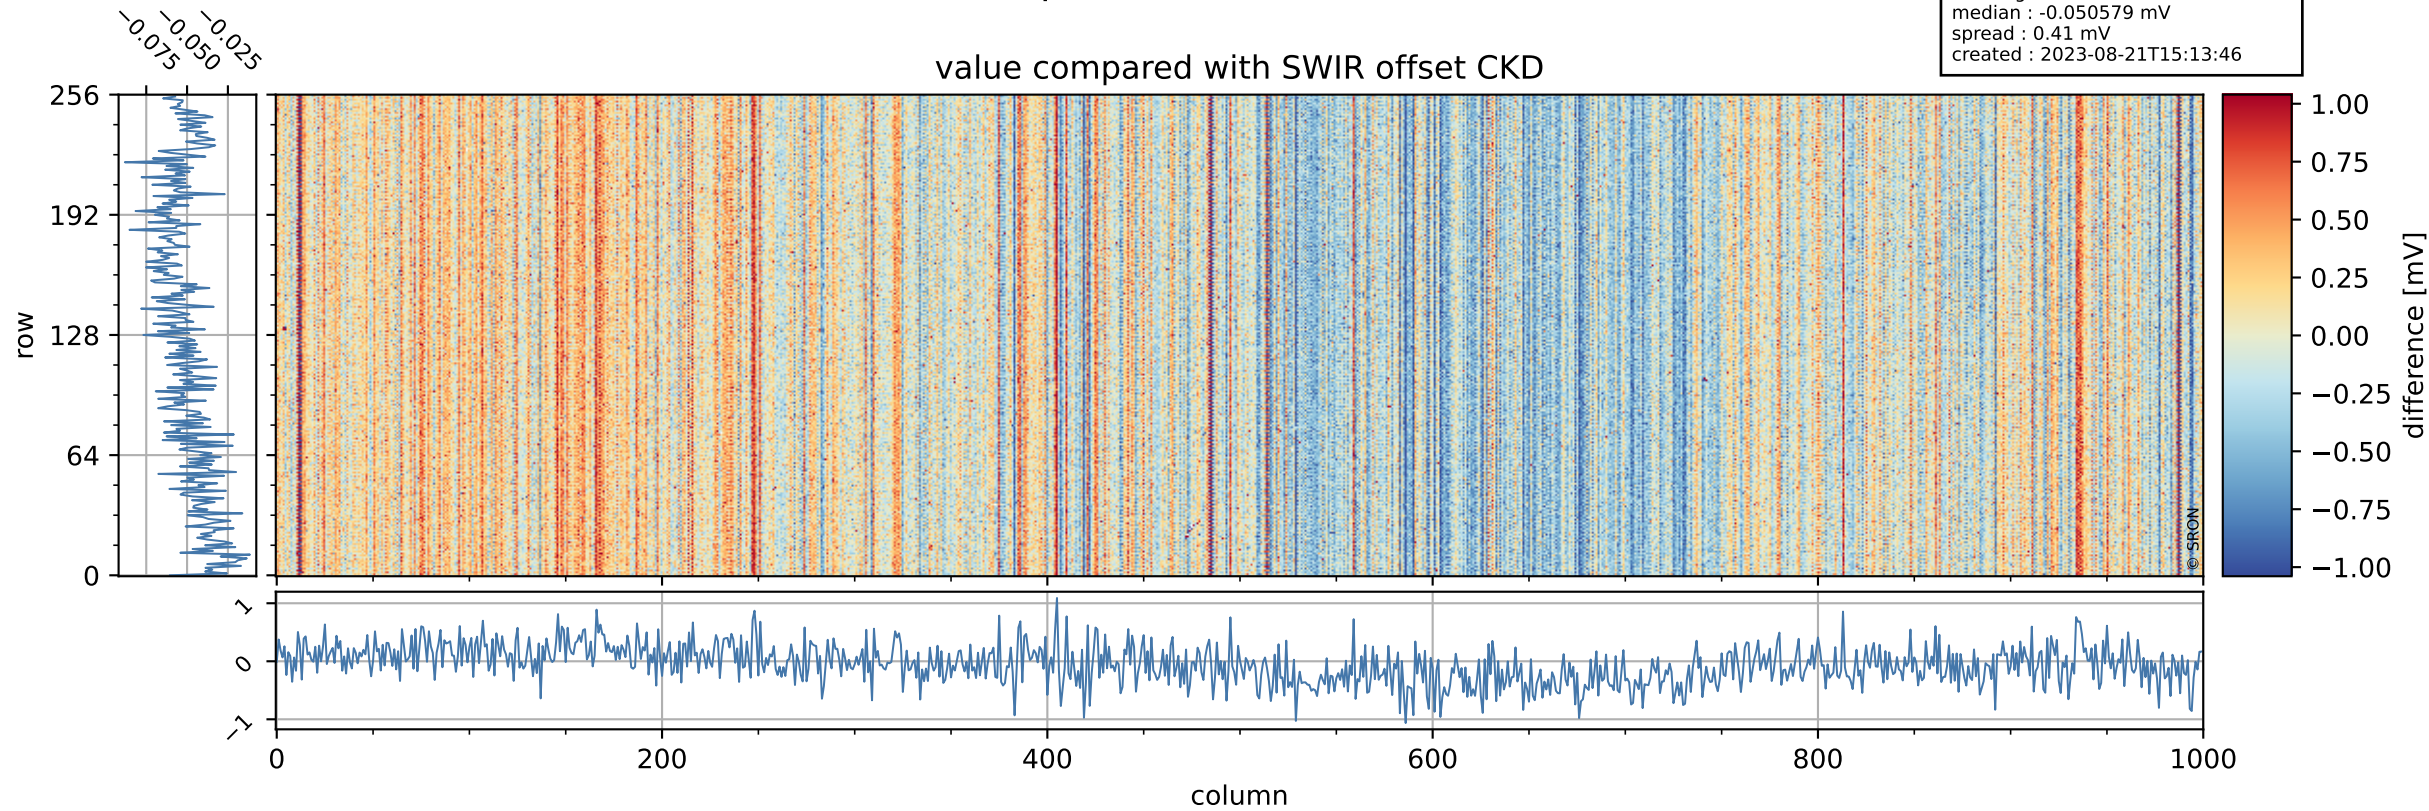

Tropomi SWIR offset (official)

orbits : 19 in [22957, 23002]
coverage : 2022-03-19 / 2022-03-22
median : 0.52596 V
spread : 0.035915 V
created : 2023-08-21T15:13:45

value detector map

Tropomi SWIR offset (official)

orbits : 19 in [22957, 23002]
coverage : 2022-03-19 / 2022-03-22
median : 28.419 μV
spread : 14.348 μV
created : 2023-08-21T15:13:45

Tropomi SWIR offset (official)

orbits : 19 in [22957, 23002]
coverage : 2022-03-19 / 2022-03-22
median : -0.050579 mV
spread : 0.41 mV
created : 2023-08-21T15:13:46

value compared with SWIR offset CKD

Tropomi SWIR offset (official) ground-tracks of Sentinel-5P

orbits : 19 in [22957, 23002]
coverage : 2022-03-19 / 2022-03-22
created : 2023-08-21T15:13:46

Tropomi SWIR offset (official)

orbits : [2827, 23002]
coverage : 2018-04-30 / 2022-03-22
created : 2023-08-21T15:13:47

trend of detector median & temperatures