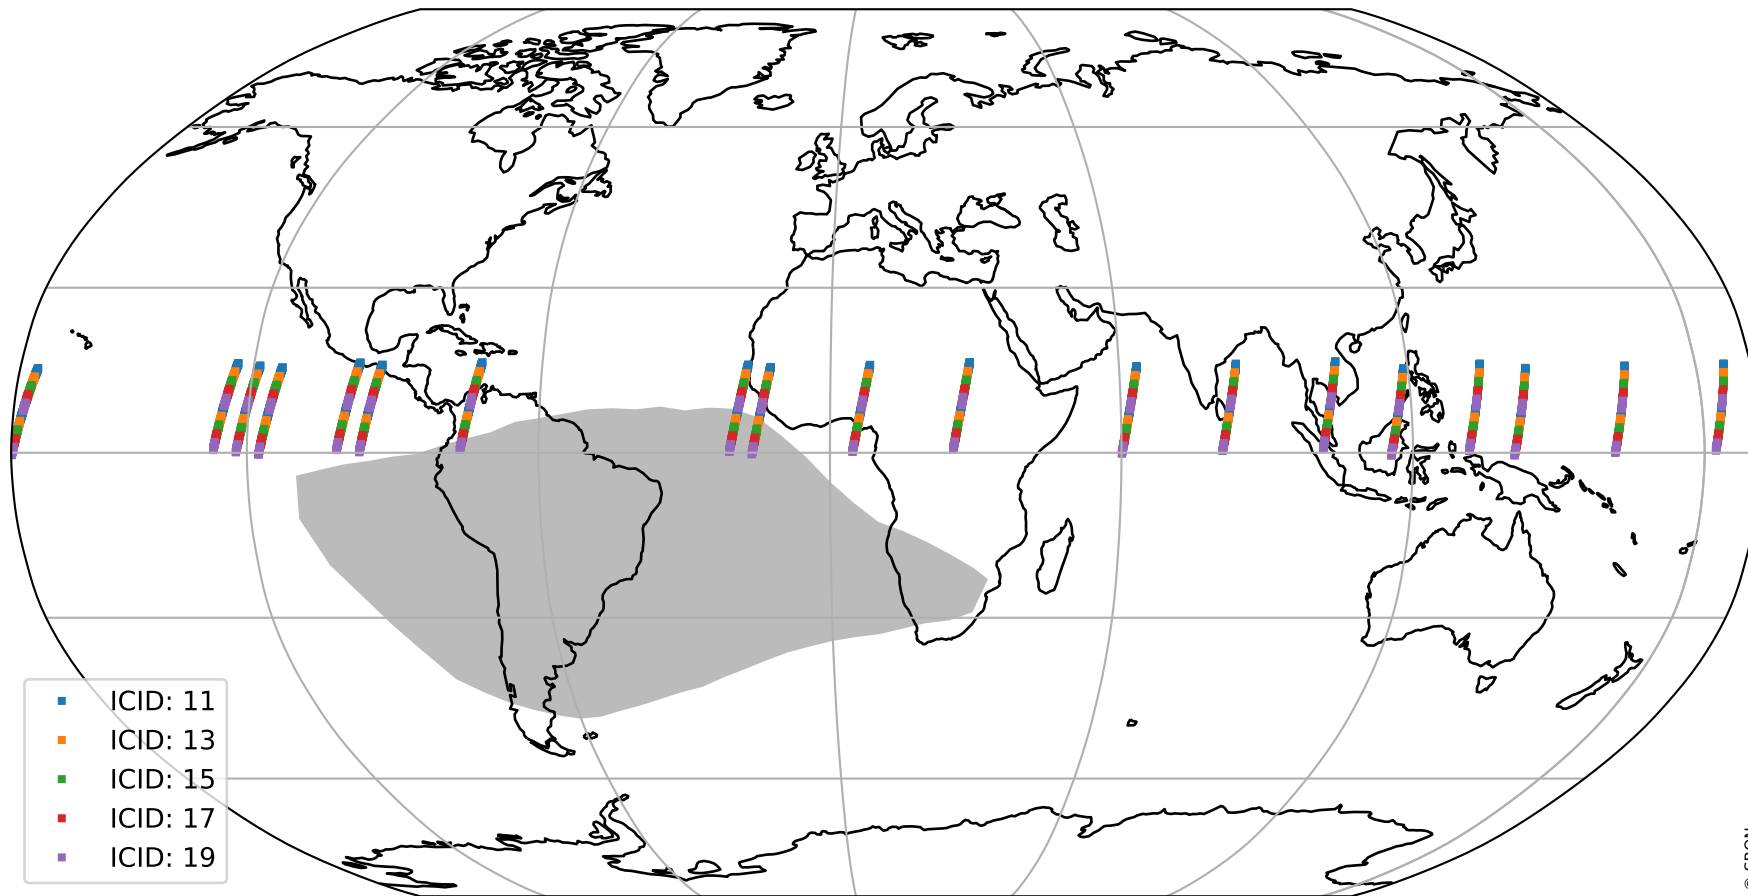

Tropomi SWIR offset (official)

orbits : 19 in [22957, 23002]
coverage : 2022-03-19 / 2022-03-22
median : 0.52596 V
spread : 0.035915 V
created : 2023-08-21T15:13:45

value detector map

Tropomi SWIR offset (official)

orbits : 19 in [22957, 23002]
coverage : 2022-03-19 / 2022-03-22
median : 28.419 μV
spread : 14.348 μV
created : 2023-08-21T15:13:45

Tropomi SWIR offset (official)

orbits : 19 in [22957, 23002]
coverage : 2022-03-19 / 2022-03-22
median : -0.050579 mV
spread : 0.41 mV
created : 2023-08-21T15:13:46

value compared with SWIR offset CKD

Tropomi SWIR offset (official) ground-tracks of Sentinel-5P

orbits : 19 in [22957, 23002]
coverage : 2022-03-19 / 2022-03-22
created : 2023-08-21T15:13:46

Tropomi SWIR offset (official)

orbits : [2827, 23002]
coverage : 2018-04-30 / 2022-03-22
created : 2023-08-21T15:13:47

trend of detector median & temperatures