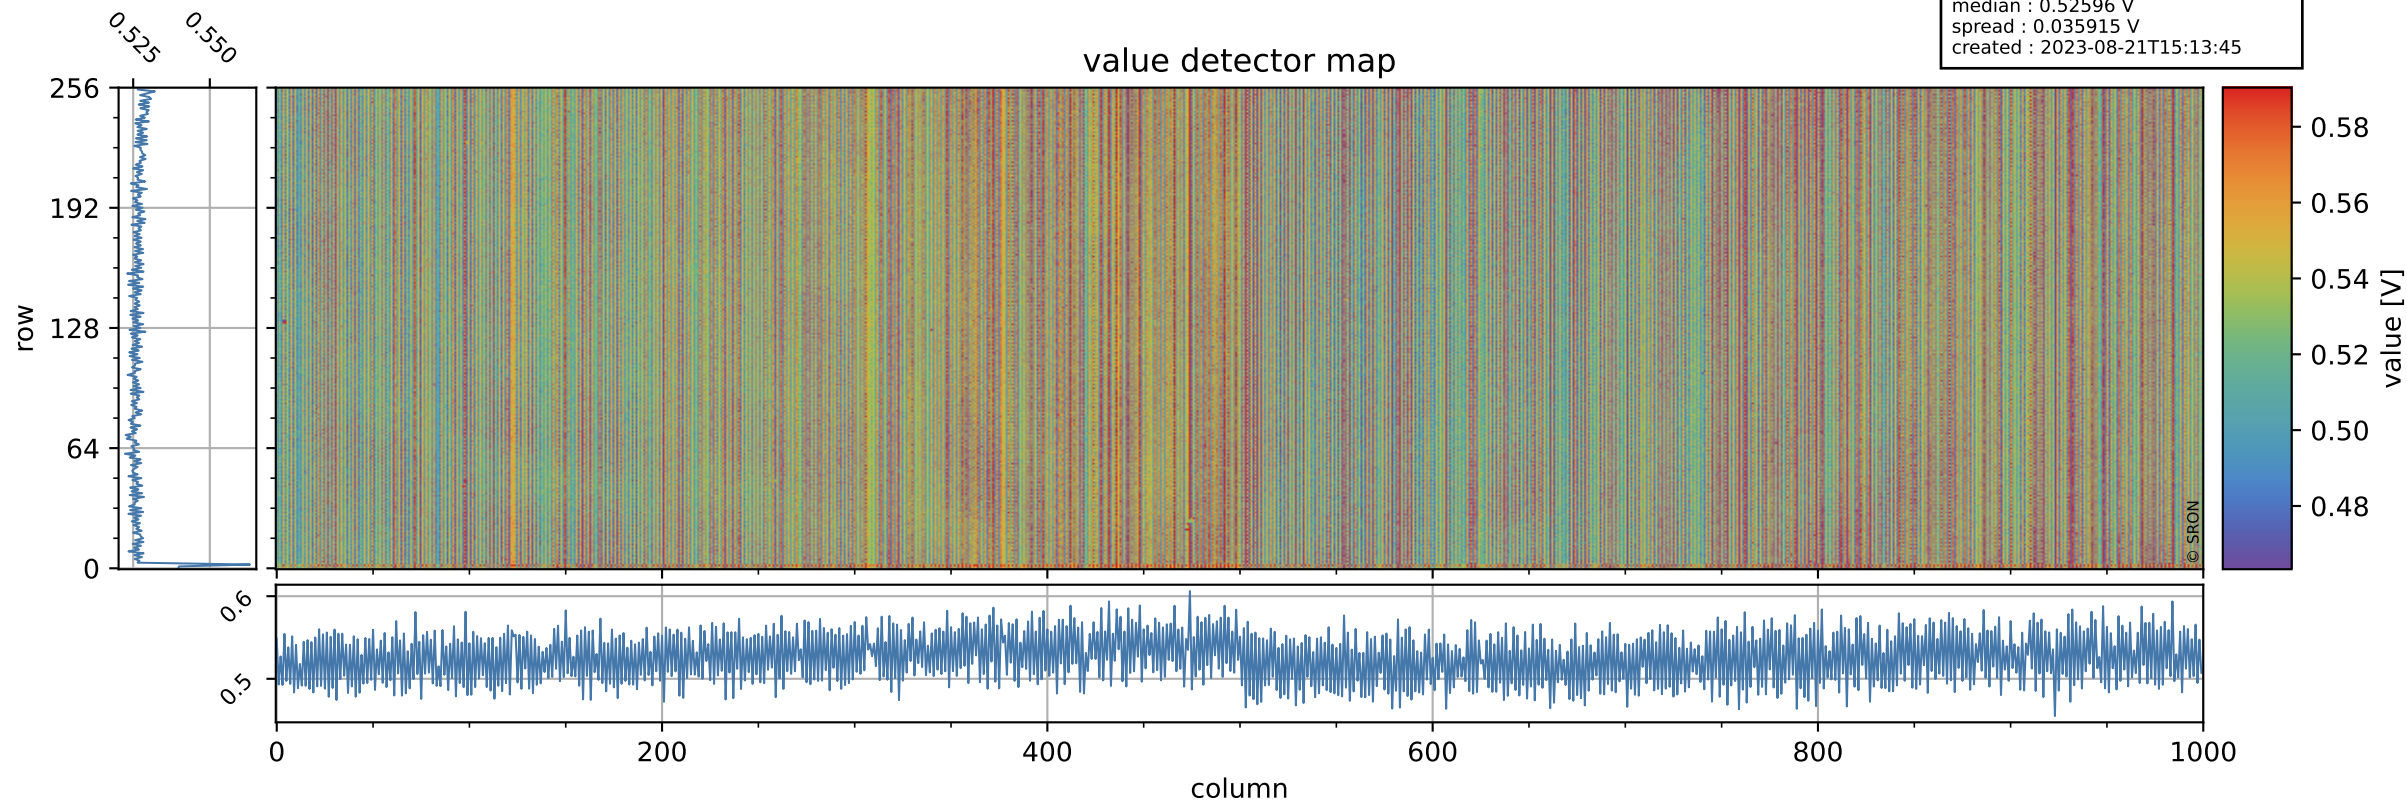

Tropomi SWIR offset (official)

orbits : 19 in [22957, 23002]
coverage : 2022-03-19 / 2022-03-22
median : 0.52596 V
spread : 0.035915 V
created : 2023-08-21T15:13:45

value detector map

Tropomi SWIR offset (official)

orbits : 19 in [22957, 23002]
coverage : 2022-03-19 / 2022-03-22
median : 28.419 μV
spread : 14.348 μV
created : 2023-08-21T15:13:45

Tropomi SWIR offset (official)

orbits : 19 in [22957, 23002]
coverage : 2022-03-19 / 2022-03-22
median : -0.050579 mV
spread : 0.41 mV
created : 2023-08-21T15:13:46

value compared with SWIR offset CKD

Tropomi SWIR offset (official) ground-tracks of Sentinel-5P

orbits : 19 in [22957, 23002]
coverage : 2022-03-19 / 2022-03-22
created : 2023-08-21T15:13:46

Tropomi SWIR offset (official)

orbits : [2827, 23002]
coverage : 2018-04-30 / 2022-03-22
created : 2023-08-21T15:13:47

trend of detector median & temperatures