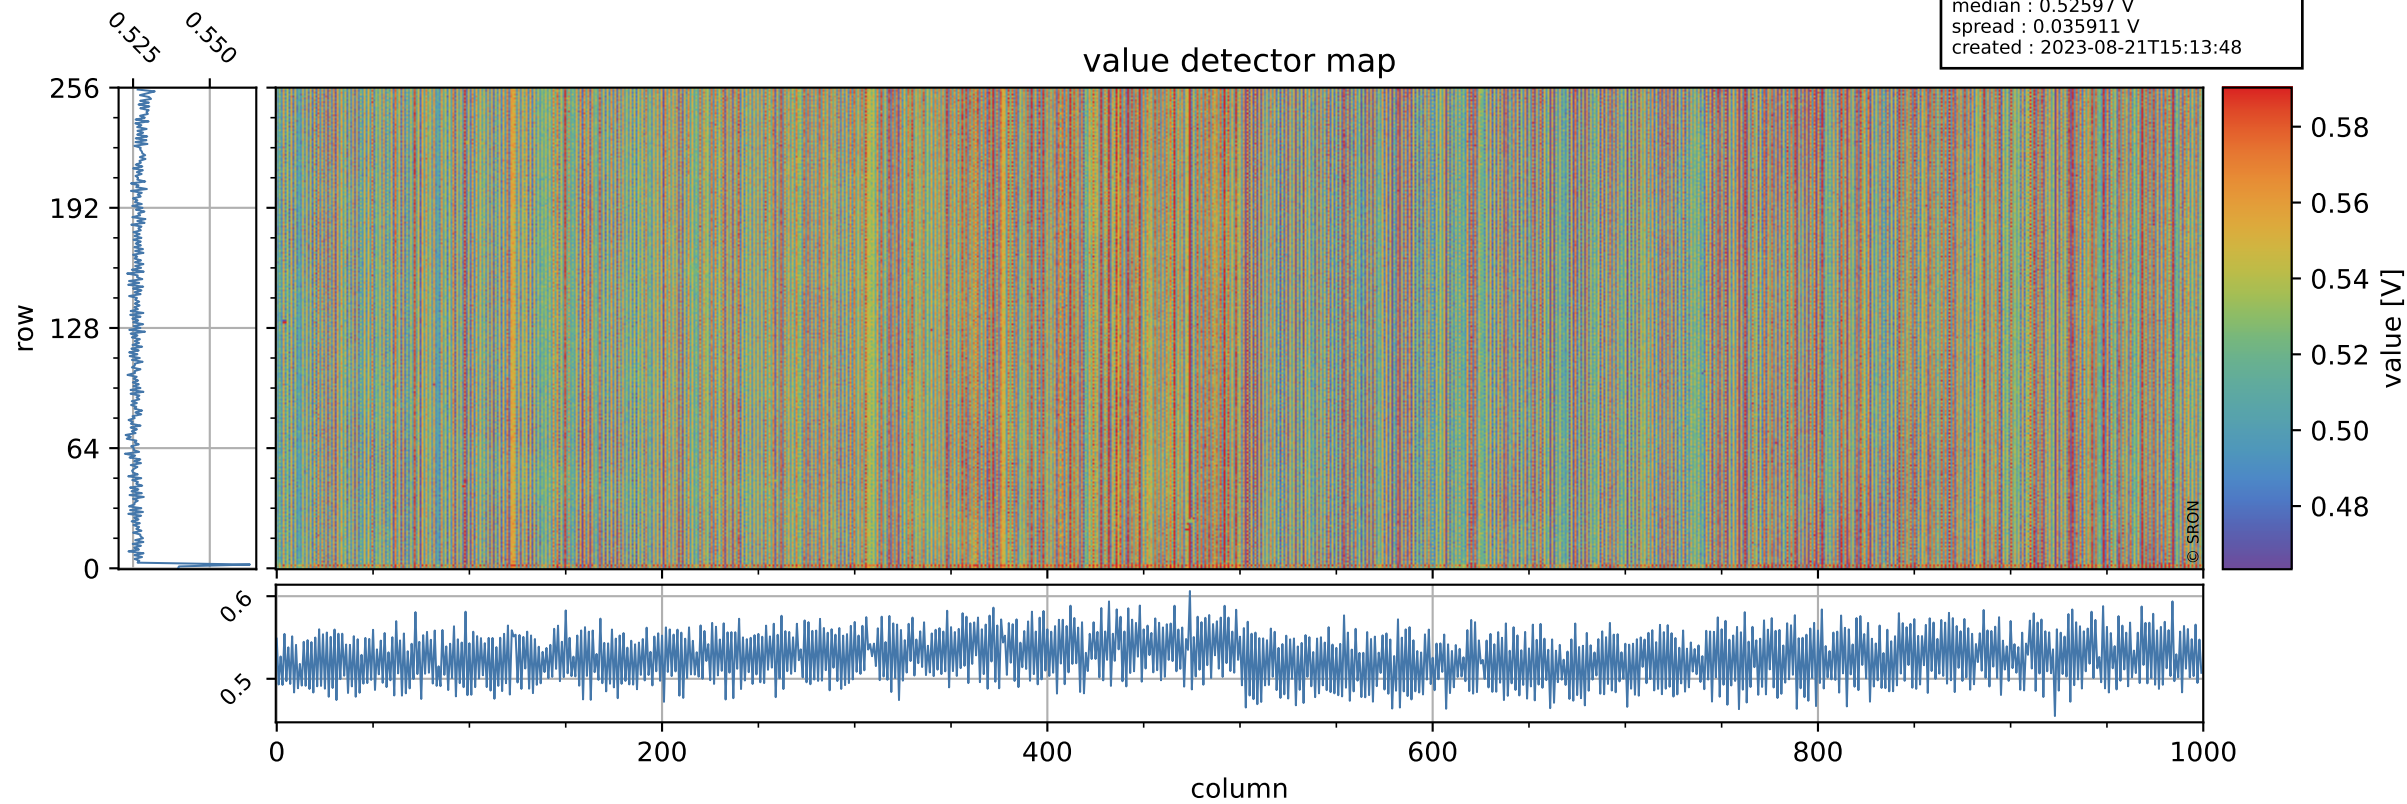

Tropomi SWIR offset (official)

orbits : 19 in [22972, 23017]
coverage : 2022-03-20 / 2022-03-23
median : 0.52597 V
spread : 0.035911 V
created : 2023-08-21T15:13:48

value detector map

Tropomi SWIR offset (official)

orbits : 19 in [22972, 23017]
coverage : 2022-03-20 / 2022-03-23
median : 29.491 μV
spread : 14.806 μV
created : 2023-08-21T15:13:49

Tropomi SWIR offset (official)

orbits : 19 in [22972, 23017]
coverage : 2022-03-20 / 2022-03-23
median : -0.042756 mV
spread : 0.40316 mV
created : 2023-08-21T15:13:49

value compared with SWIR offset CKD

Tropomi SWIR offset (official) ground-tracks of Sentinel-5P

orbits : 19 in [22972, 23017]
coverage : 2022-03-20 / 2022-03-23
created : 2023-08-21T15:13:50

Tropomi SWIR offset (official)

orbits : [2827, 23017]
coverage : 2018-04-30 / 2022-03-23
created : 2023-08-21T15:13:51

trend of detector median & temperatures