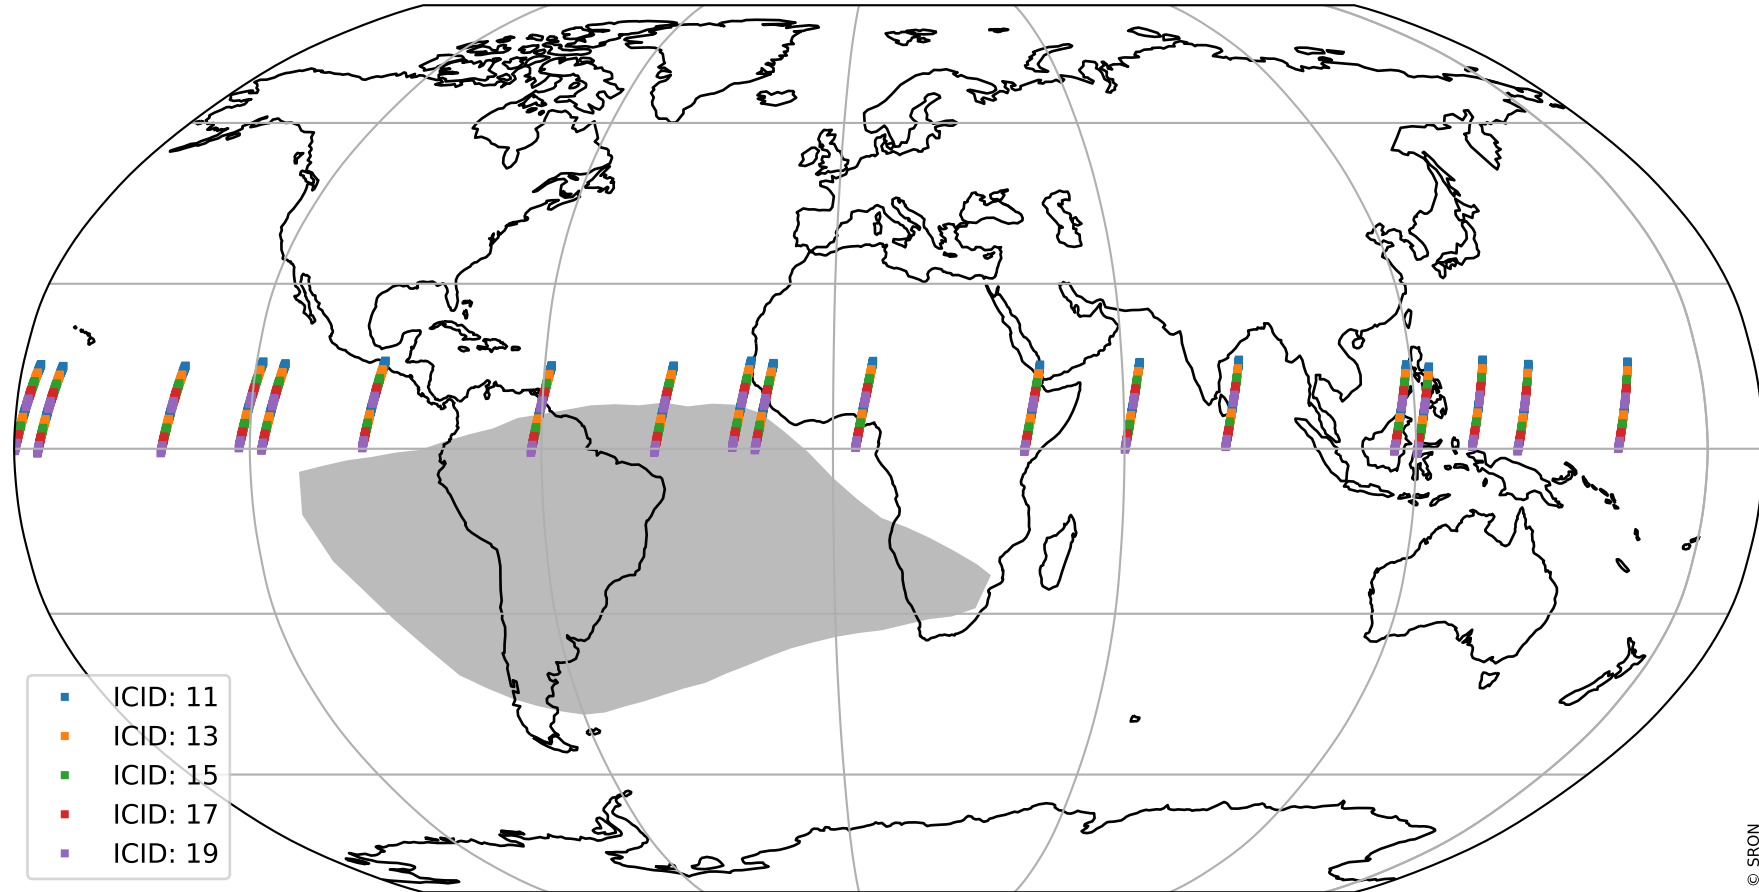

Tropomi SWIR offset (official)

orbits : 19 in [22972, 23017]
coverage : 2022-03-20 / 2022-03-23
median : 0.52597 V
spread : 0.035911 V
created : 2023-08-21T15:13:48

value detector map

Tropomi SWIR offset (official)

orbits : 19 in [22972, 23017]
coverage : 2022-03-20 / 2022-03-23
median : 29.491 μV
spread : 14.806 μV
created : 2023-08-21T15:13:49

Tropomi SWIR offset (official)

orbits : 19 in [22972, 23017]
coverage : 2022-03-20 / 2022-03-23
median : -0.042756 mV
spread : 0.40316 mV
created : 2023-08-21T15:13:49

value compared with SWIR offset CKD

Tropomi SWIR offset (official) ground-tracks of Sentinel-5P

orbits : 19 in [22972, 23017]
coverage : 2022-03-20 / 2022-03-23
created : 2023-08-21T15:13:50

Tropomi SWIR offset (official)

orbits : [2827, 23017]
coverage : 2018-04-30 / 2022-03-23
created : 2023-08-21T15:13:51

trend of detector median & temperatures