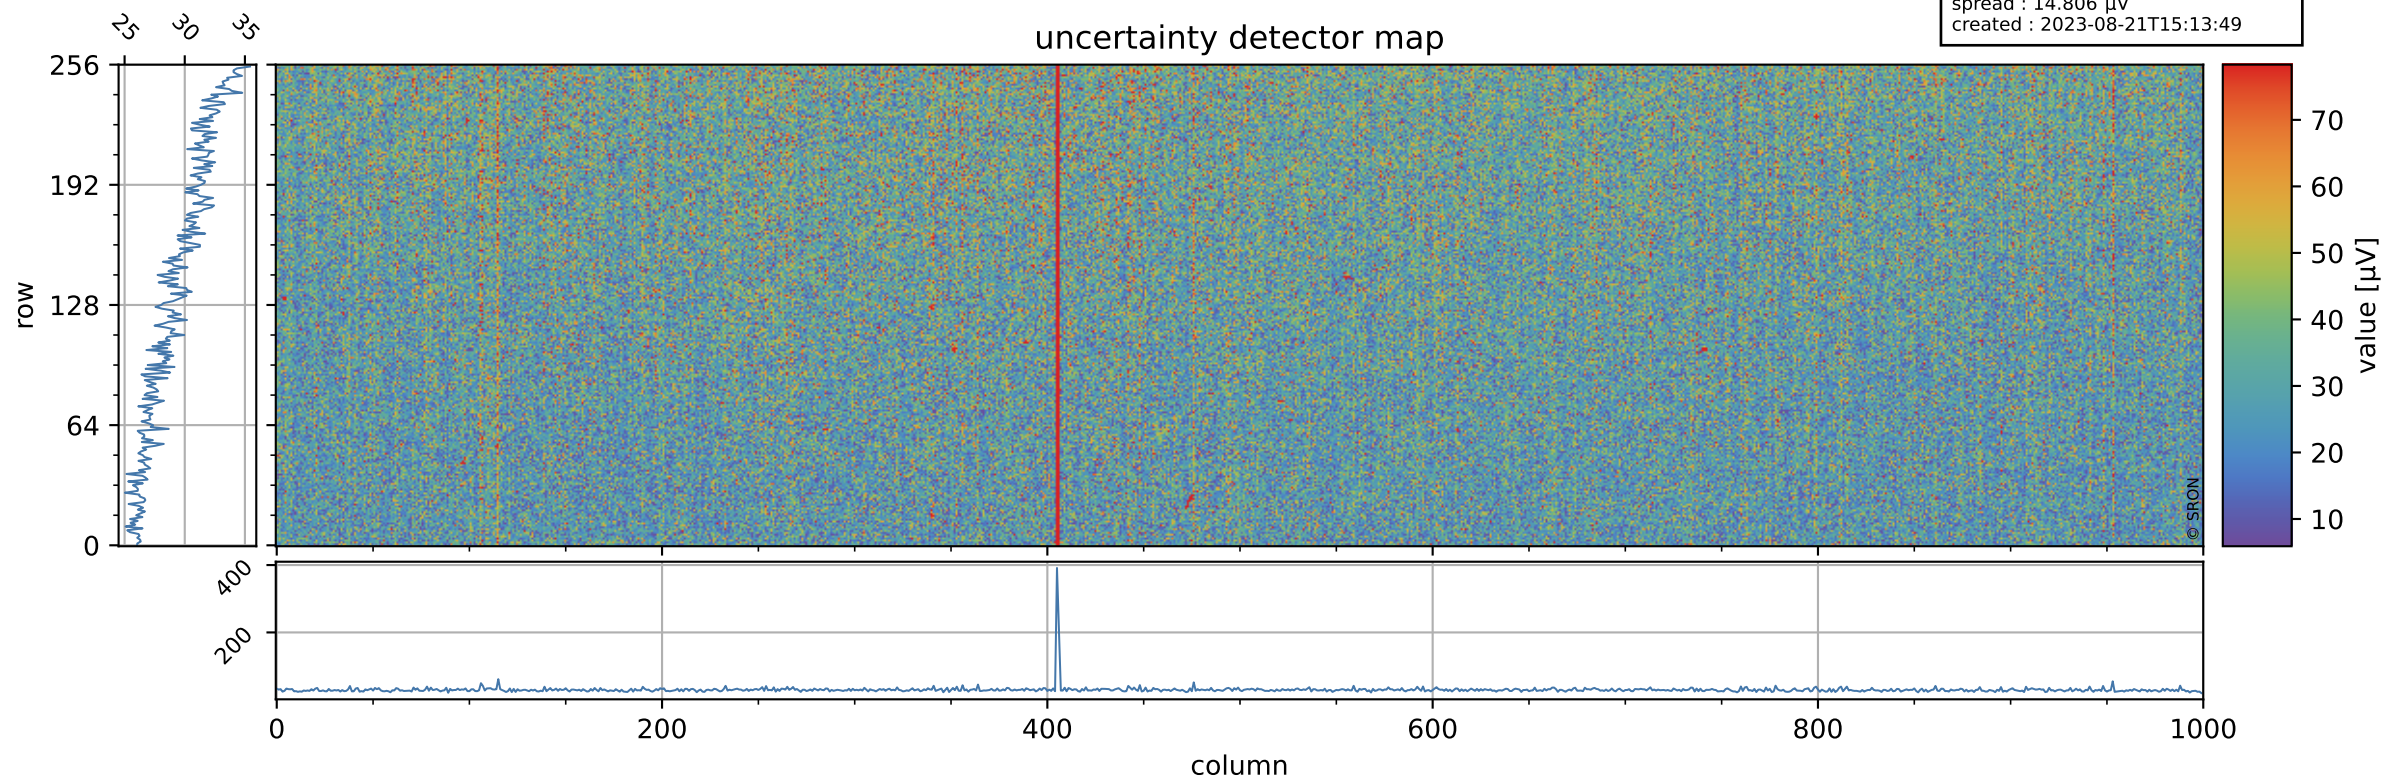

Tropomi SWIR offset (official)

orbits : 19 in [22972, 23017]
coverage : 2022-03-20 / 2022-03-23
median : 0.52597 V
spread : 0.035911 V
created : 2023-08-21T15:13:48

value detector map

Tropomi SWIR offset (official)

orbits : 19 in [22972, 23017]
coverage : 2022-03-20 / 2022-03-23
median : 29.491 μV
spread : 14.806 μV
created : 2023-08-21T15:13:49

Tropomi SWIR offset (official)

orbits : 19 in [22972, 23017]
coverage : 2022-03-20 / 2022-03-23
median : -0.042756 mV
spread : 0.40316 mV
created : 2023-08-21T15:13:49

value compared with SWIR offset CKD

Tropomi SWIR offset (official) ground-tracks of Sentinel-5P

orbits : 19 in [22972, 23017]
coverage : 2022-03-20 / 2022-03-23
created : 2023-08-21T15:13:50

Tropomi SWIR offset (official)

orbits : [2827, 23017]
coverage : 2018-04-30 / 2022-03-23
created : 2023-08-21T15:13:51

trend of detector median & temperatures