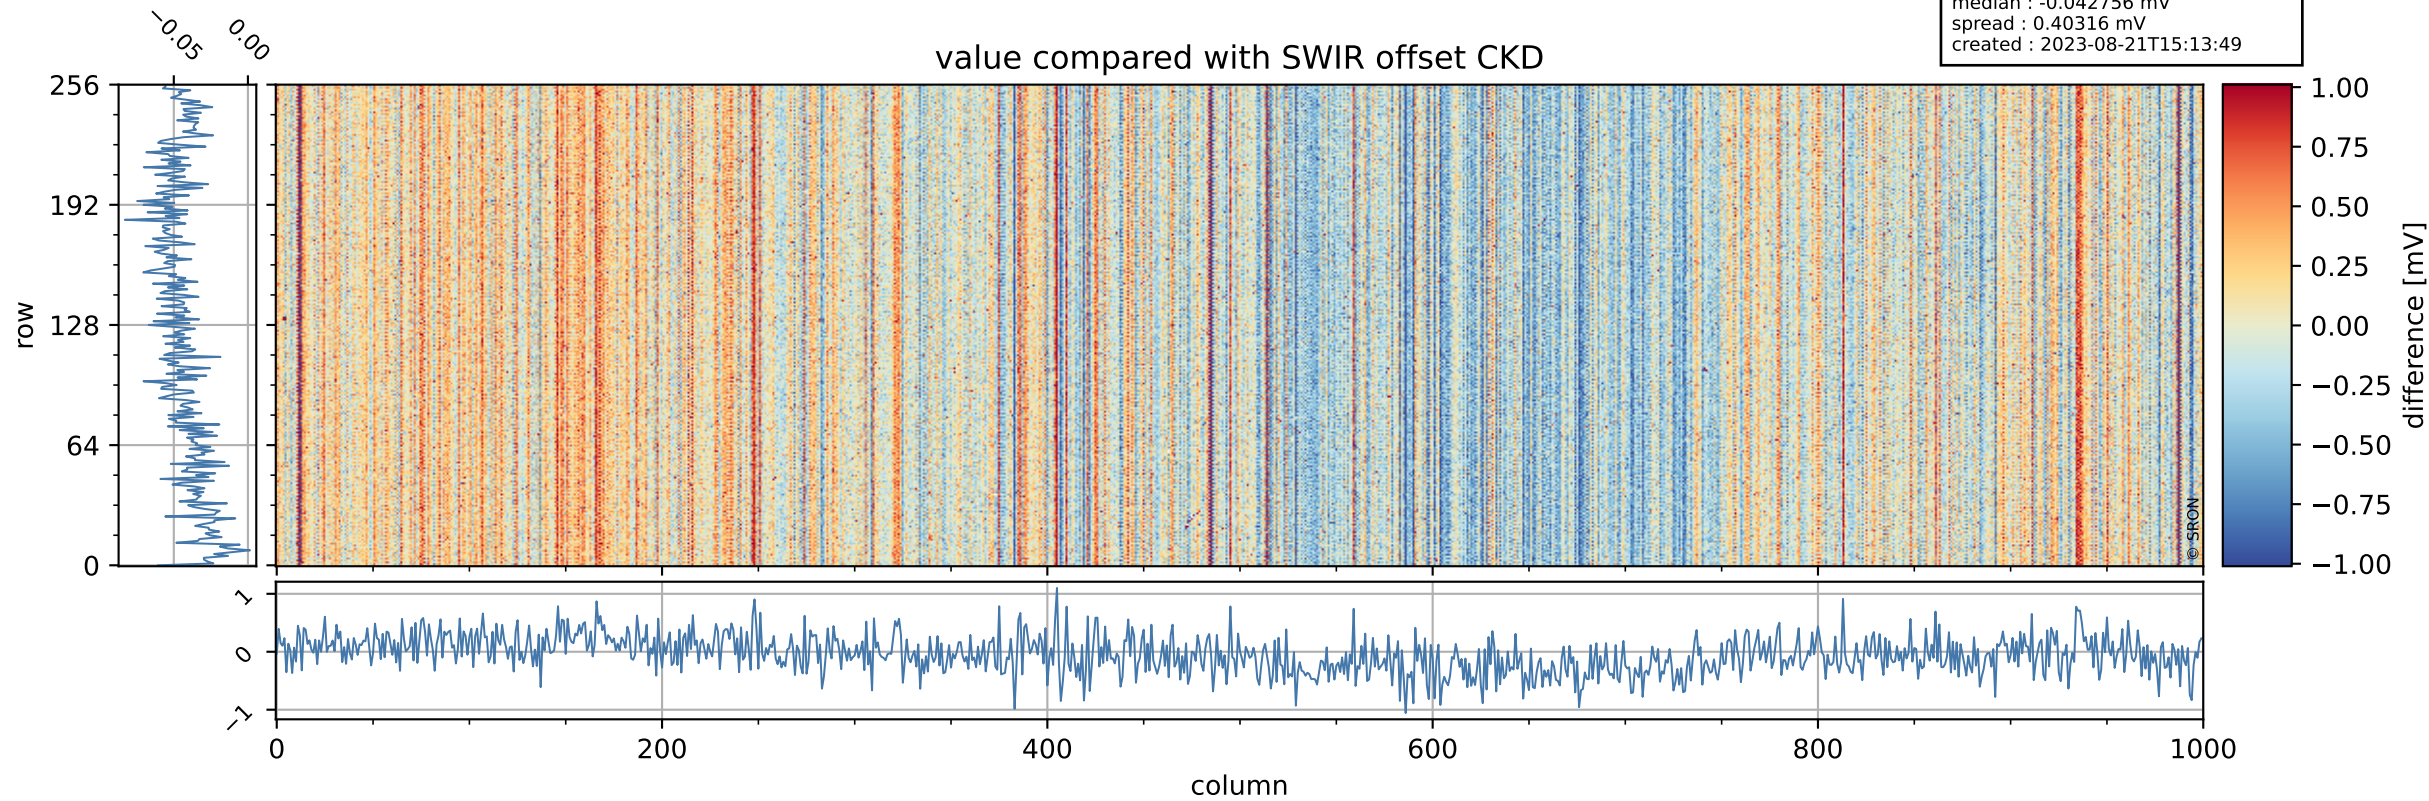

Tropomi SWIR offset (official)

orbits : 19 in [22972, 23017]
coverage : 2022-03-20 / 2022-03-23
median : 0.52597 V
spread : 0.035911 V
created : 2023-08-21T15:13:48

value detector map

Tropomi SWIR offset (official)

orbits : 19 in [22972, 23017]
coverage : 2022-03-20 / 2022-03-23
median : 29.491 μV
spread : 14.806 μV
created : 2023-08-21T15:13:49

Tropomi SWIR offset (official)

orbits : 19 in [22972, 23017]
coverage : 2022-03-20 / 2022-03-23
median : -0.042756 mV
spread : 0.40316 mV
created : 2023-08-21T15:13:49

value compared with SWIR offset CKD

Tropomi SWIR offset (official) ground-tracks of Sentinel-5P

orbits : 19 in [22972, 23017]
coverage : 2022-03-20 / 2022-03-23
created : 2023-08-21T15:13:50

Tropomi SWIR offset (official)

orbits : [2827, 23017]
coverage : 2018-04-30 / 2022-03-23
created : 2023-08-21T15:13:51

trend of detector median & temperatures