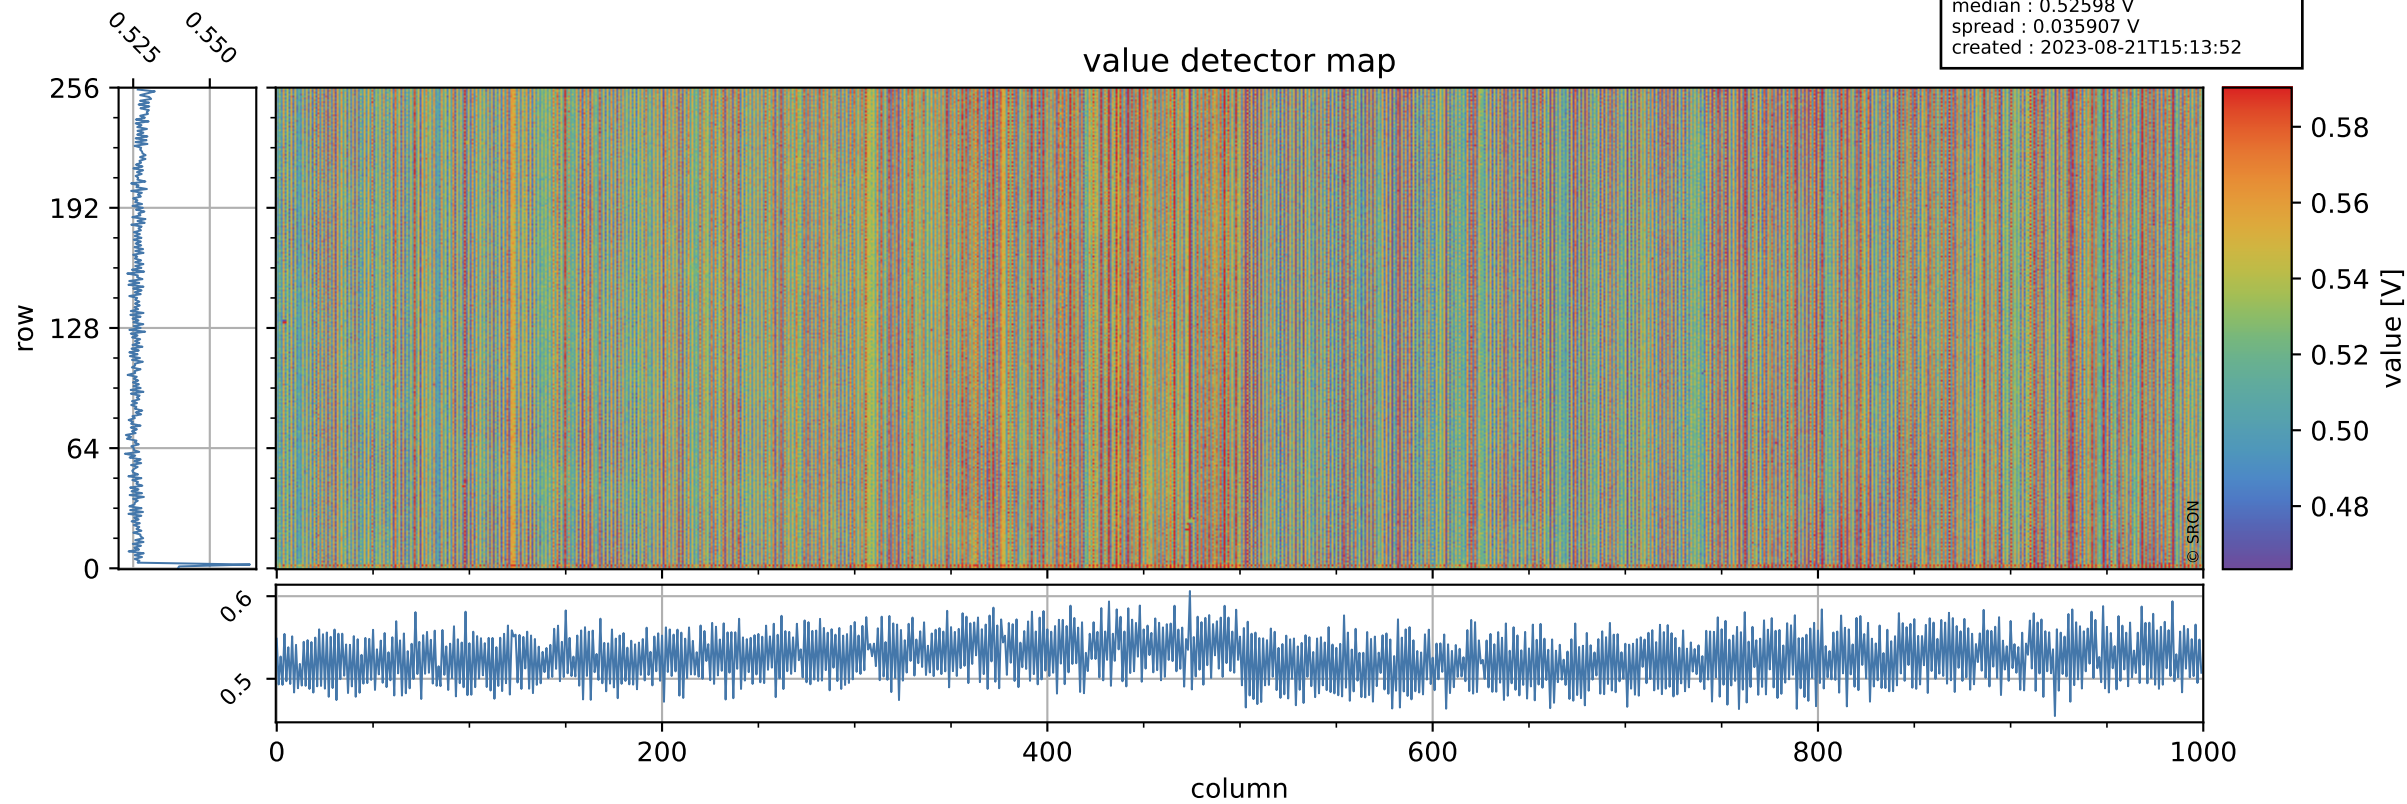

# Tropomi SWIR offset (official)

orbits : 18 in [22987, 23032]  
coverage : 2022-03-21 / 2022-03-24  
median : 0.52598 V  
spread : 0.035907 V  
created : 2023-08-21T15:13:52

## value detector map

# Tropomi SWIR offset (official)

orbits : 18 in [22987, 23032]  
coverage : 2022-03-21 / 2022-03-24  
median : 29.484  $\mu\text{V}$   
spread : 14.807  $\mu\text{V}$   
created : 2023-08-21T15:13:52

# Tropomi SWIR offset (official) ground-tracks of Sentinel-5P

orbits : 18 in [22987, 23032]  
coverage : 2022-03-21 / 2022-03-24  
created : 2023-08-21T15:13:53