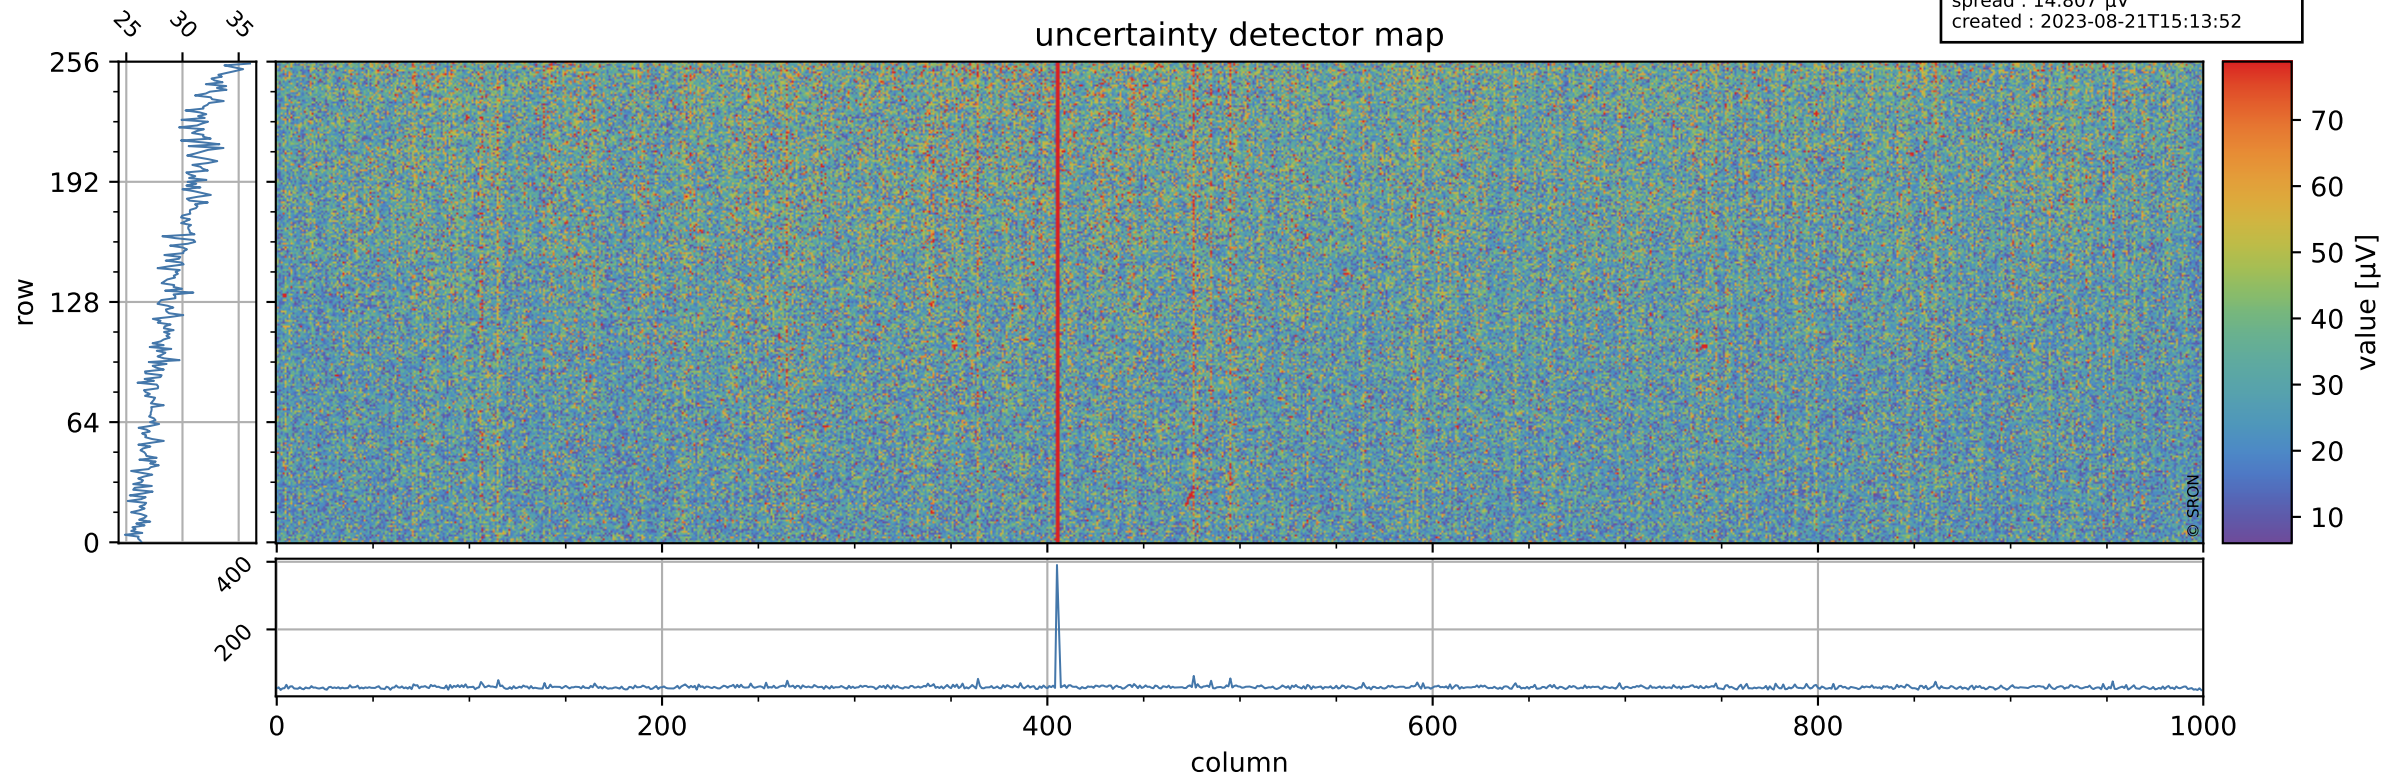

# Tropomi SWIR offset (official)

orbits : 18 in [22987, 23032]  
coverage : 2022-03-21 / 2022-03-24  
median : 0.52598 V  
spread : 0.035907 V  
created : 2023-08-21T15:13:52

## value detector map

# Tropomi SWIR offset (official)

orbits : 18 in [22987, 23032]  
coverage : 2022-03-21 / 2022-03-24  
median : 29.484  $\mu\text{V}$   
spread : 14.807  $\mu\text{V}$   
created : 2023-08-21T15:13:52

# Tropomi SWIR offset (official) ground-tracks of Sentinel-5P

orbits : 18 in [22987, 23032]  
coverage : 2022-03-21 / 2022-03-24  
created : 2023-08-21T15:13:53