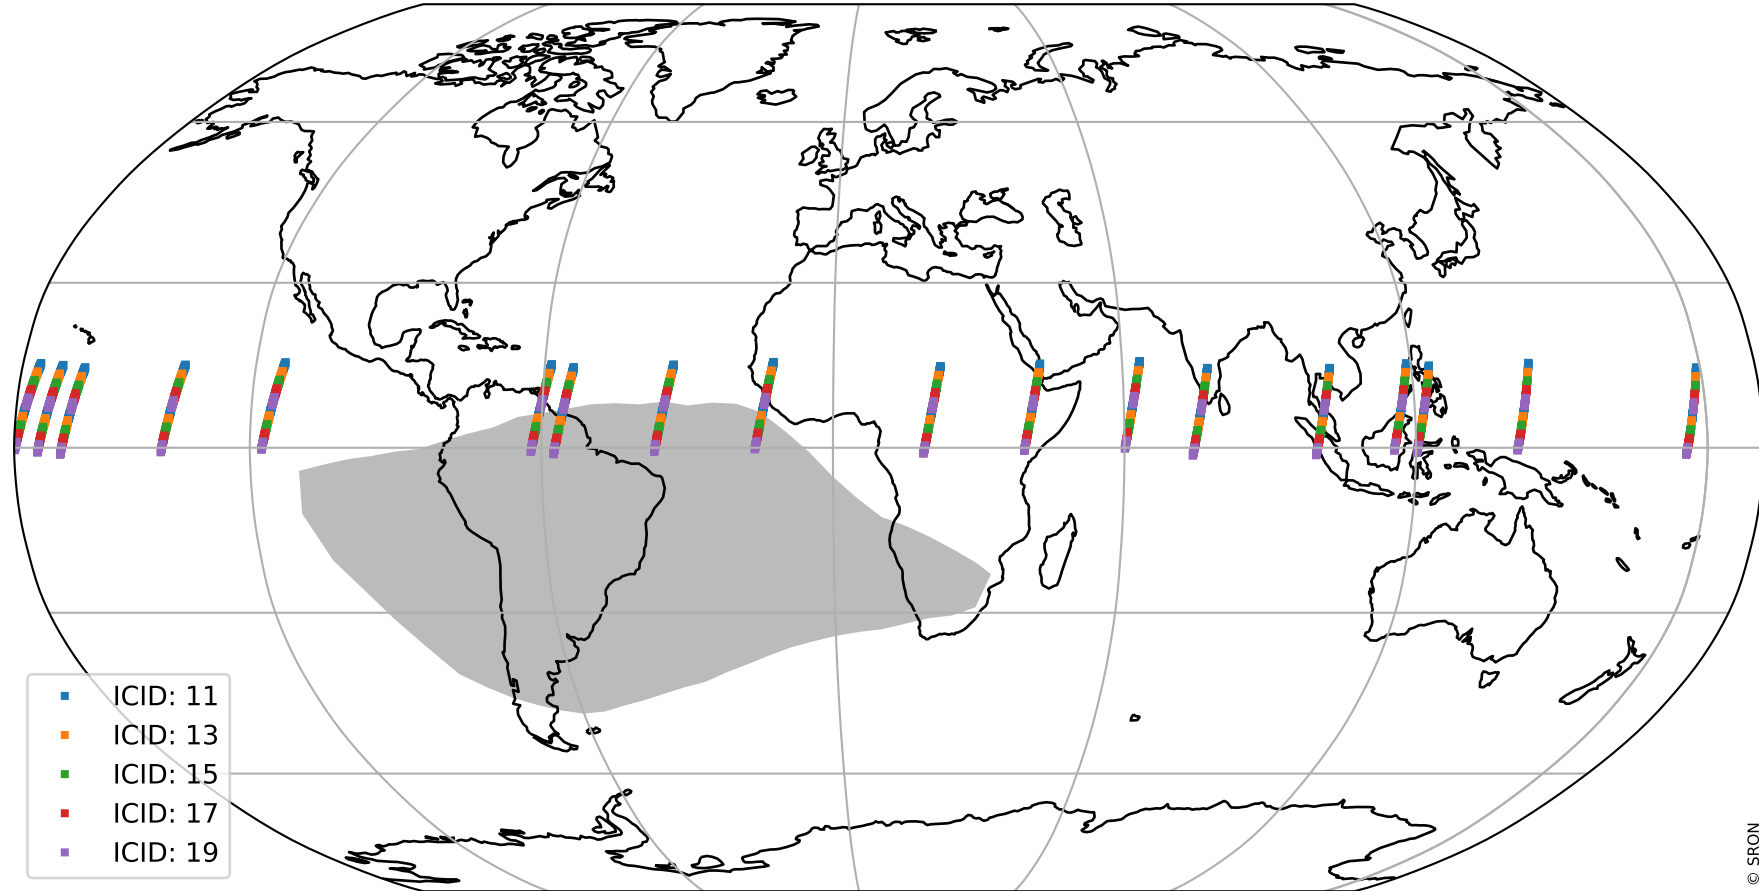

# Tropomi SWIR offset (official)

orbits : 18 in [22987, 23032]  
coverage : 2022-03-21 / 2022-03-24  
median : 29.484  $\mu\text{V}$   
spread : 14.807  $\mu\text{V}$   
created : 2023-08-21T15:13:52

# Tropomi SWIR offset (official)

orbits : 18 in [22987, 23032]  
coverage : 2022-03-21 / 2022-03-24  
median : -0.037214 mV  
spread : 0.40046 mV  
created : 2023-08-21T15:13:53

value compared with SWIR offset CKD

# Tropomi SWIR offset (official) ground-tracks of Sentinel-5P

orbits : 18 in [22987, 23032]  
coverage : 2022-03-21 / 2022-03-24  
created : 2023-08-21T15:13:53

# Tropomi SWIR offset (official)

orbits : [2827, 23032]  
coverage : 2018-04-30 / 2022-03-24  
created : 2023-08-21T15:13:54