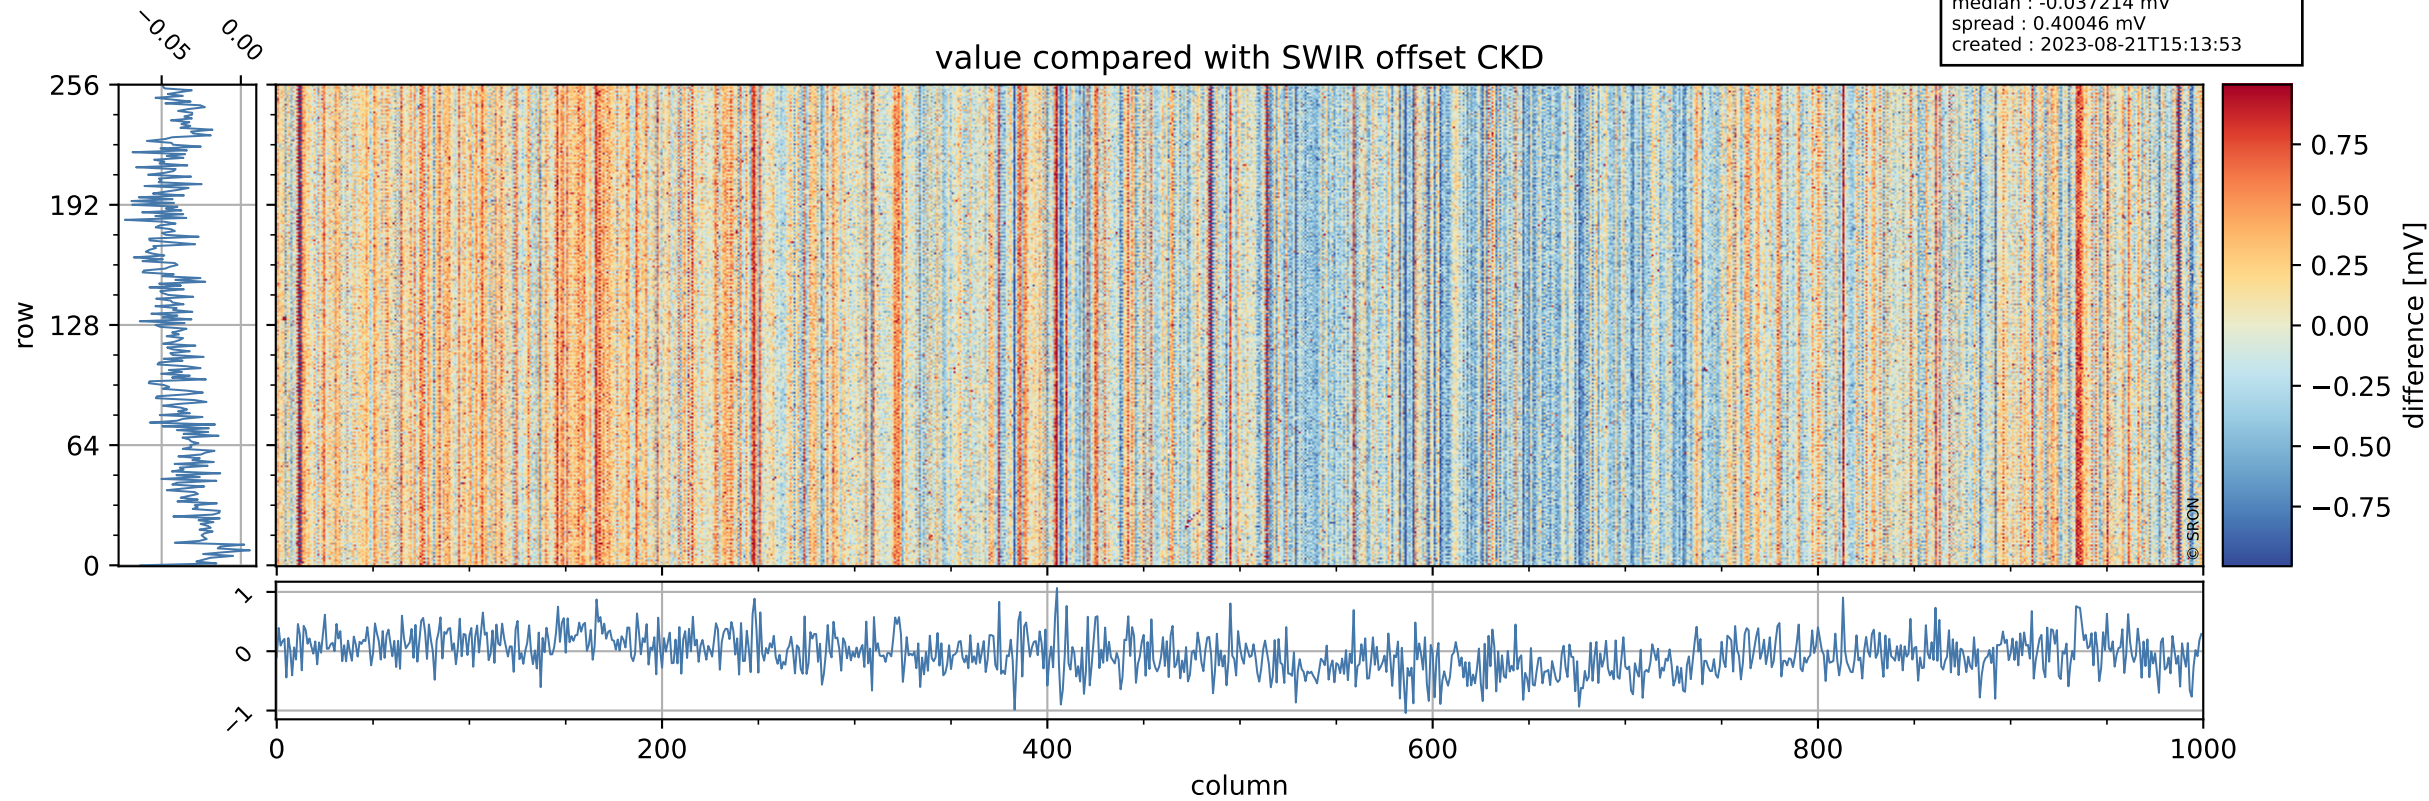

## value detector map

# Tropomi SWIR offset (official)

orbits : 18 in [22987, 23032]  
coverage : 2022-03-21 / 2022-03-24  
median : 29.484  $\mu\text{V}$   
spread : 14.807  $\mu\text{V}$   
created : 2023-08-21T15:13:52

# Tropomi SWIR offset (official)

orbits : 18 in [22987, 23032]  
coverage : 2022-03-21 / 2022-03-24  
median : -0.037214 mV  
spread : 0.40046 mV  
created : 2023-08-21T15:13:53

value compared with SWIR offset CKD

# Tropomi SWIR offset (official) ground-tracks of Sentinel-5P

orbits : 18 in [22987, 23032]  
coverage : 2022-03-21 / 2022-03-24  
created : 2023-08-21T15:13:53