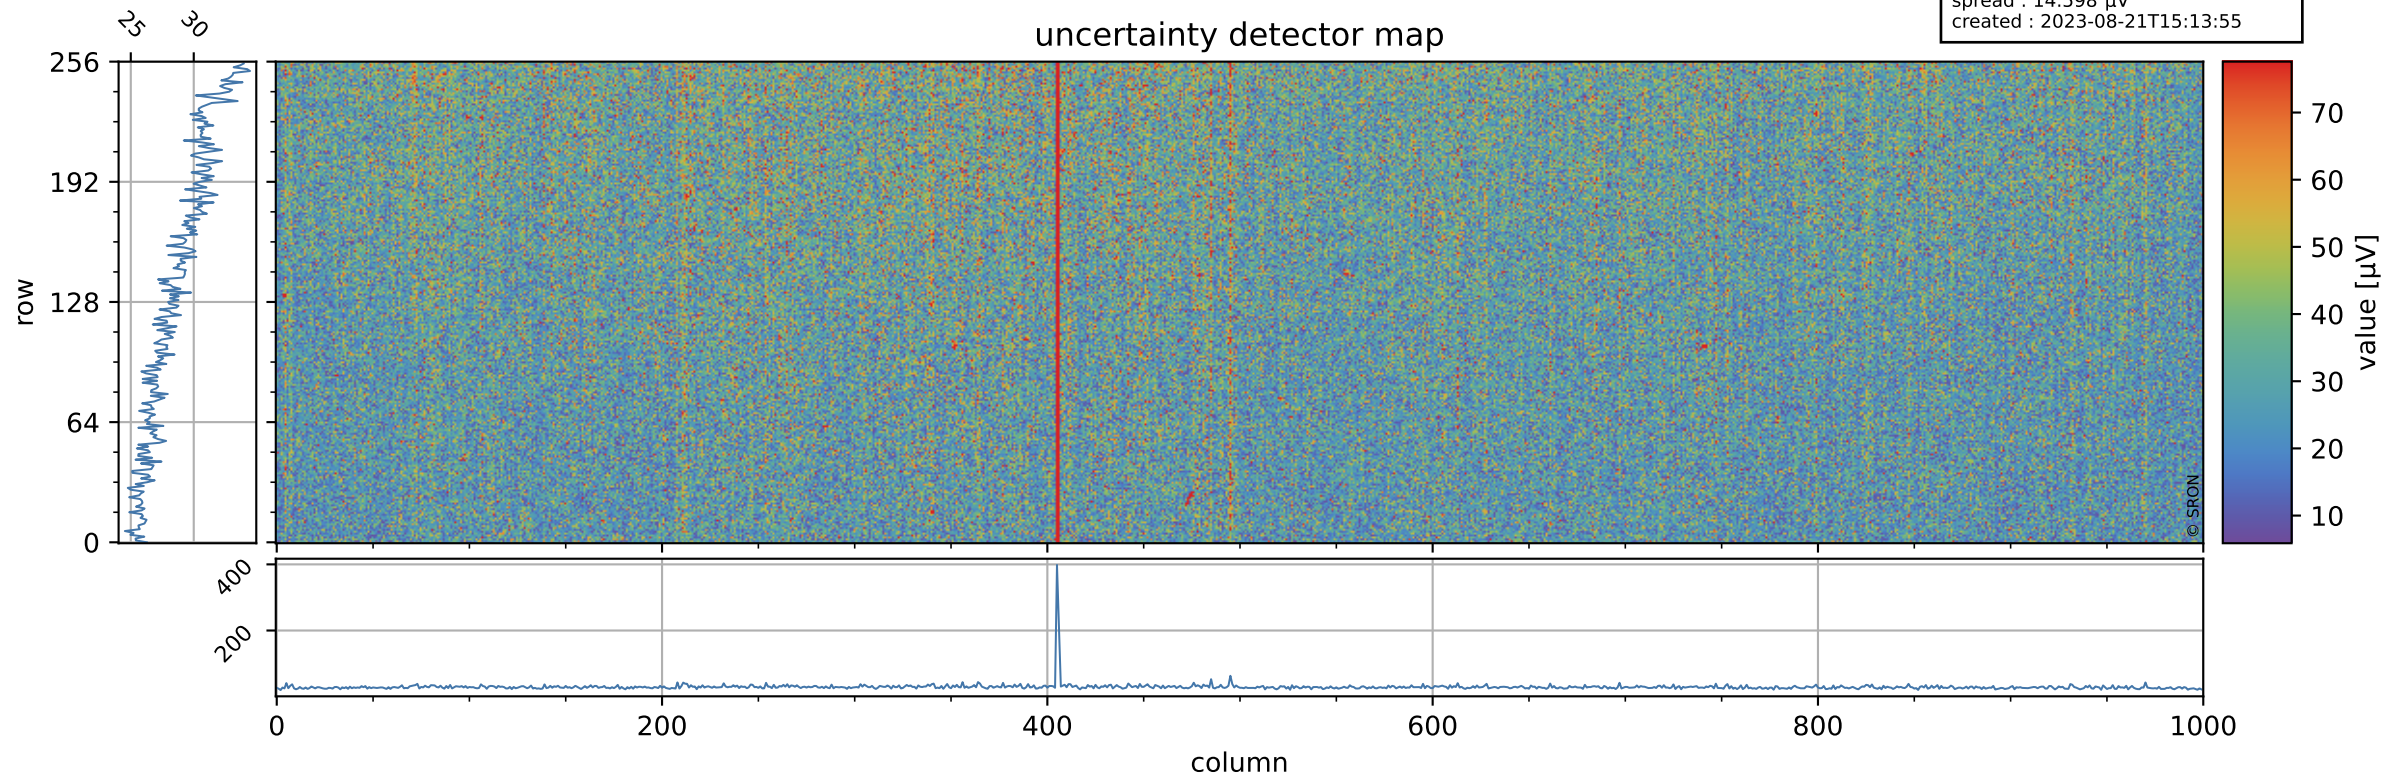

Tropomi SWIR offset (official)

orbits : 19 in [23002, 23047]
coverage : 2022-03-22 / 2022-03-25
median : 0.52598 V
spread : 0.035905 V
created : 2023-08-21T15:13:55

value detector map

Tropomi SWIR offset (official)

orbits : 19 in [23002, 23047]
coverage : 2022-03-22 / 2022-03-25
median : 28.891 μV
spread : 14.598 μV
created : 2023-08-21T15:13:55

Tropomi SWIR offset (official)

orbits : 19 in [23002, 23047]
coverage : 2022-03-22 / 2022-03-25
median : -0.036377 mV
spread : 0.40082 mV
created : 2023-08-21T15:13:56

value compared with SWIR offset CKD

Tropomi SWIR offset (official) ground-tracks of Sentinel-5P

orbits : 19 in [23002, 23047]
coverage : 2022-03-22 / 2022-03-25
created : 2023-08-21T15:13:56

Tropomi SWIR offset (official)

orbits : [2827, 23047]
coverage : 2018-04-30 / 2022-03-25
created : 2023-08-21T15:13:57

trend of detector median & temperatures