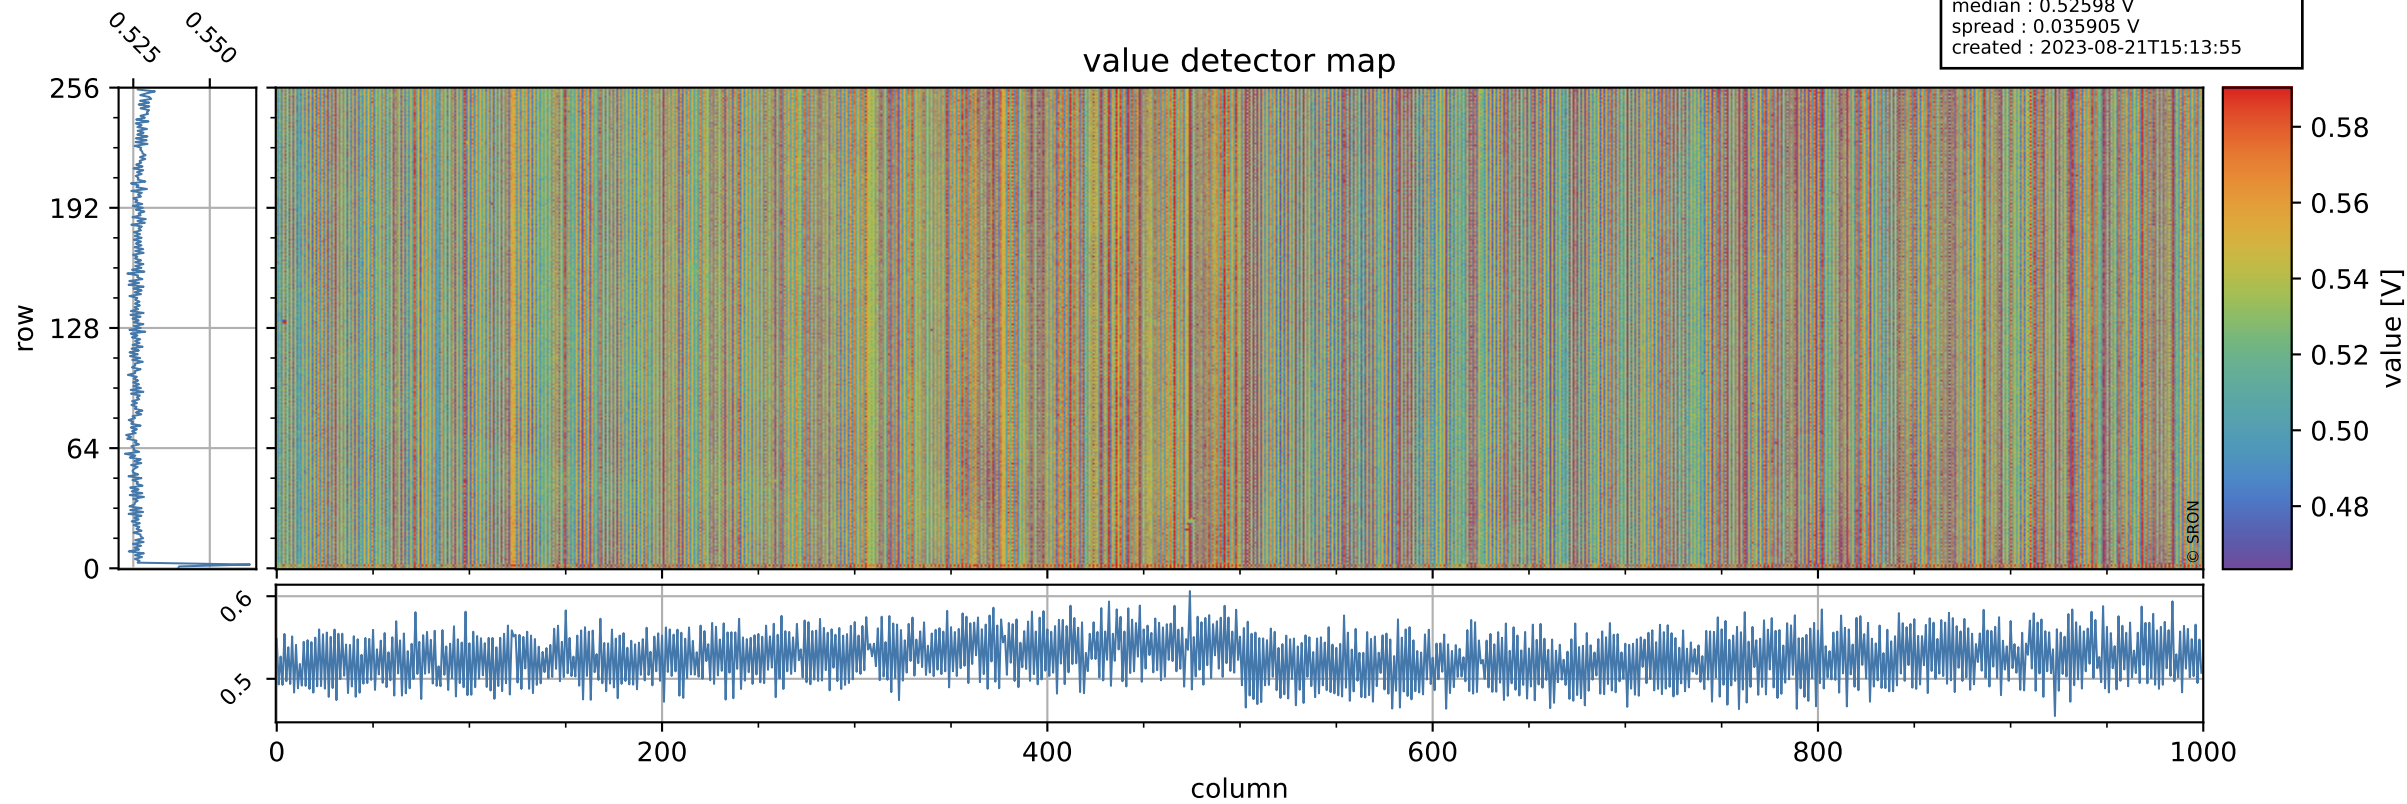

Tropomi SWIR offset (official)

orbits : 19 in [23002, 23047]
coverage : 2022-03-22 / 2022-03-25
median : 0.52598 V
spread : 0.035905 V
created : 2023-08-21T15:13:55

value detector map

Tropomi SWIR offset (official)

orbits : 19 in [23002, 23047]
coverage : 2022-03-22 / 2022-03-25
median : 28.891 μV
spread : 14.598 μV
created : 2023-08-21T15:13:55

Tropomi SWIR offset (official)

orbits : 19 in [23002, 23047]
coverage : 2022-03-22 / 2022-03-25
median : -0.036377 mV
spread : 0.40082 mV
created : 2023-08-21T15:13:56

value compared with SWIR offset CKD

Tropomi SWIR offset (official) ground-tracks of Sentinel-5P

orbits : 19 in [23002, 23047]
coverage : 2022-03-22 / 2022-03-25
created : 2023-08-21T15:13:56

Tropomi SWIR offset (official)

orbits : [2827, 23047]
coverage : 2018-04-30 / 2022-03-25
created : 2023-08-21T15:13:57

trend of detector median & temperatures