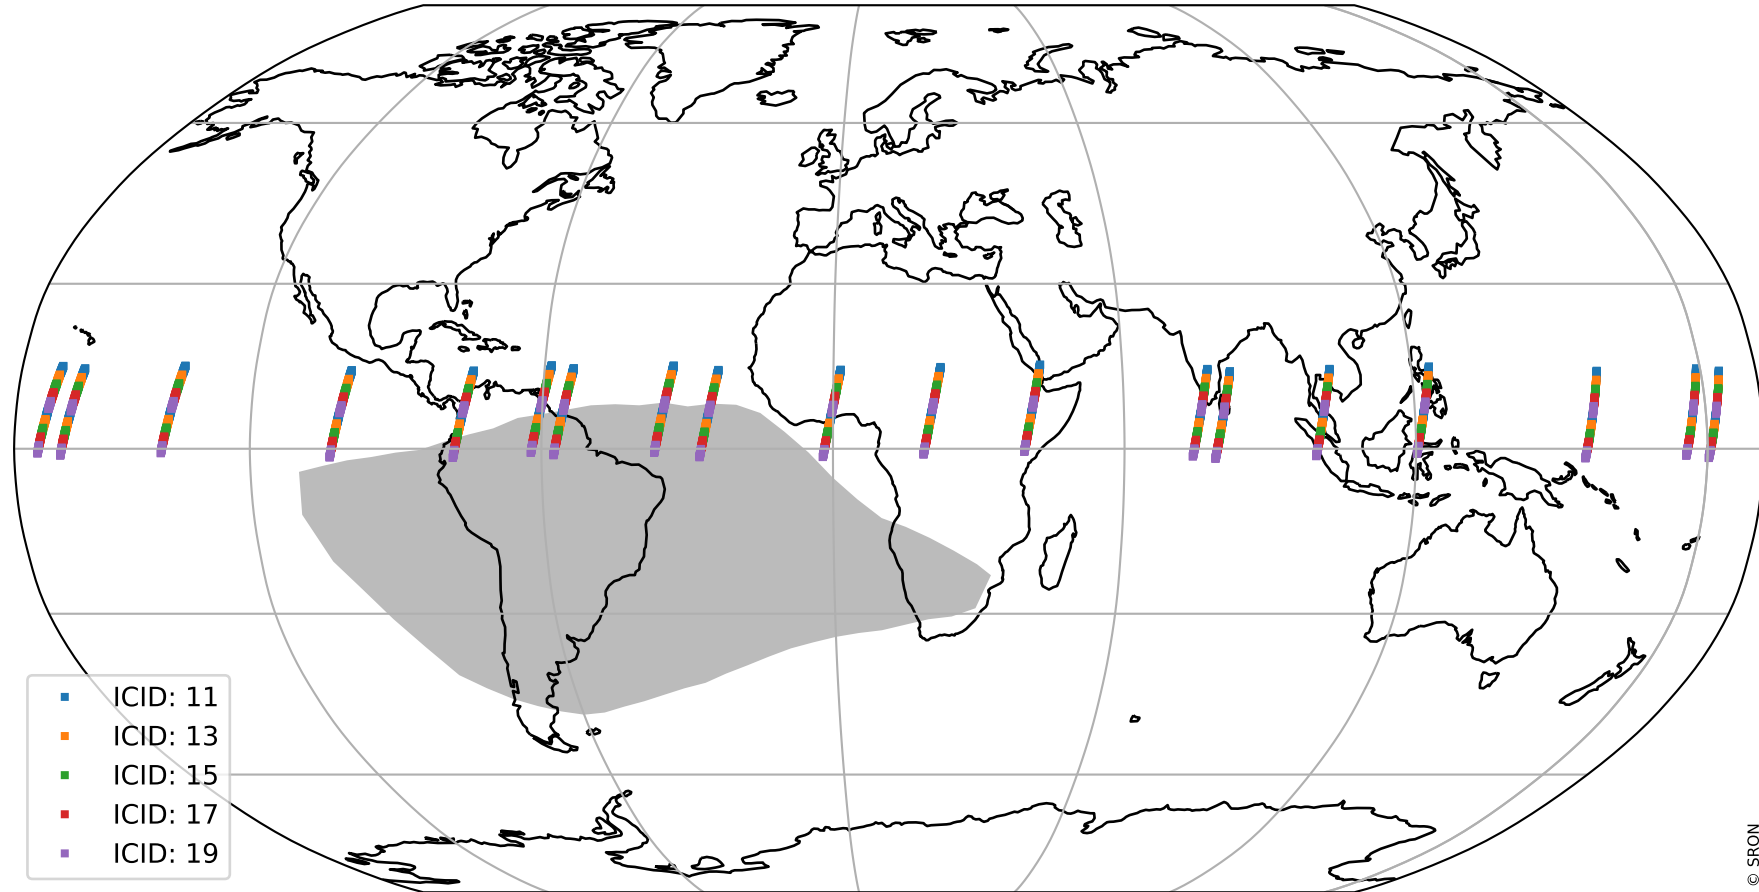

Tropomi SWIR offset (official)

orbits : 19 in [23002, 23047]
coverage : 2022-03-22 / 2022-03-25
median : 0.52598 V
spread : 0.035905 V
created : 2023-08-21T15:13:55

value detector map

Tropomi SWIR offset (official)

orbits : 19 in [23002, 23047]
coverage : 2022-03-22 / 2022-03-25
median : 28.891 μV
spread : 14.598 μV
created : 2023-08-21T15:13:55

Tropomi SWIR offset (official)

orbits : 19 in [23002, 23047]
coverage : 2022-03-22 / 2022-03-25
median : -0.036377 mV
spread : 0.40082 mV
created : 2023-08-21T15:13:56

value compared with SWIR offset CKD

Tropomi SWIR offset (official) ground-tracks of Sentinel-5P

orbits : 19 in [23002, 23047]
coverage : 2022-03-22 / 2022-03-25
created : 2023-08-21T15:13:56

Tropomi SWIR offset (official)

orbits : [2827, 23047]
coverage : 2018-04-30 / 2022-03-25
created : 2023-08-21T15:13:57

trend of detector median & temperatures