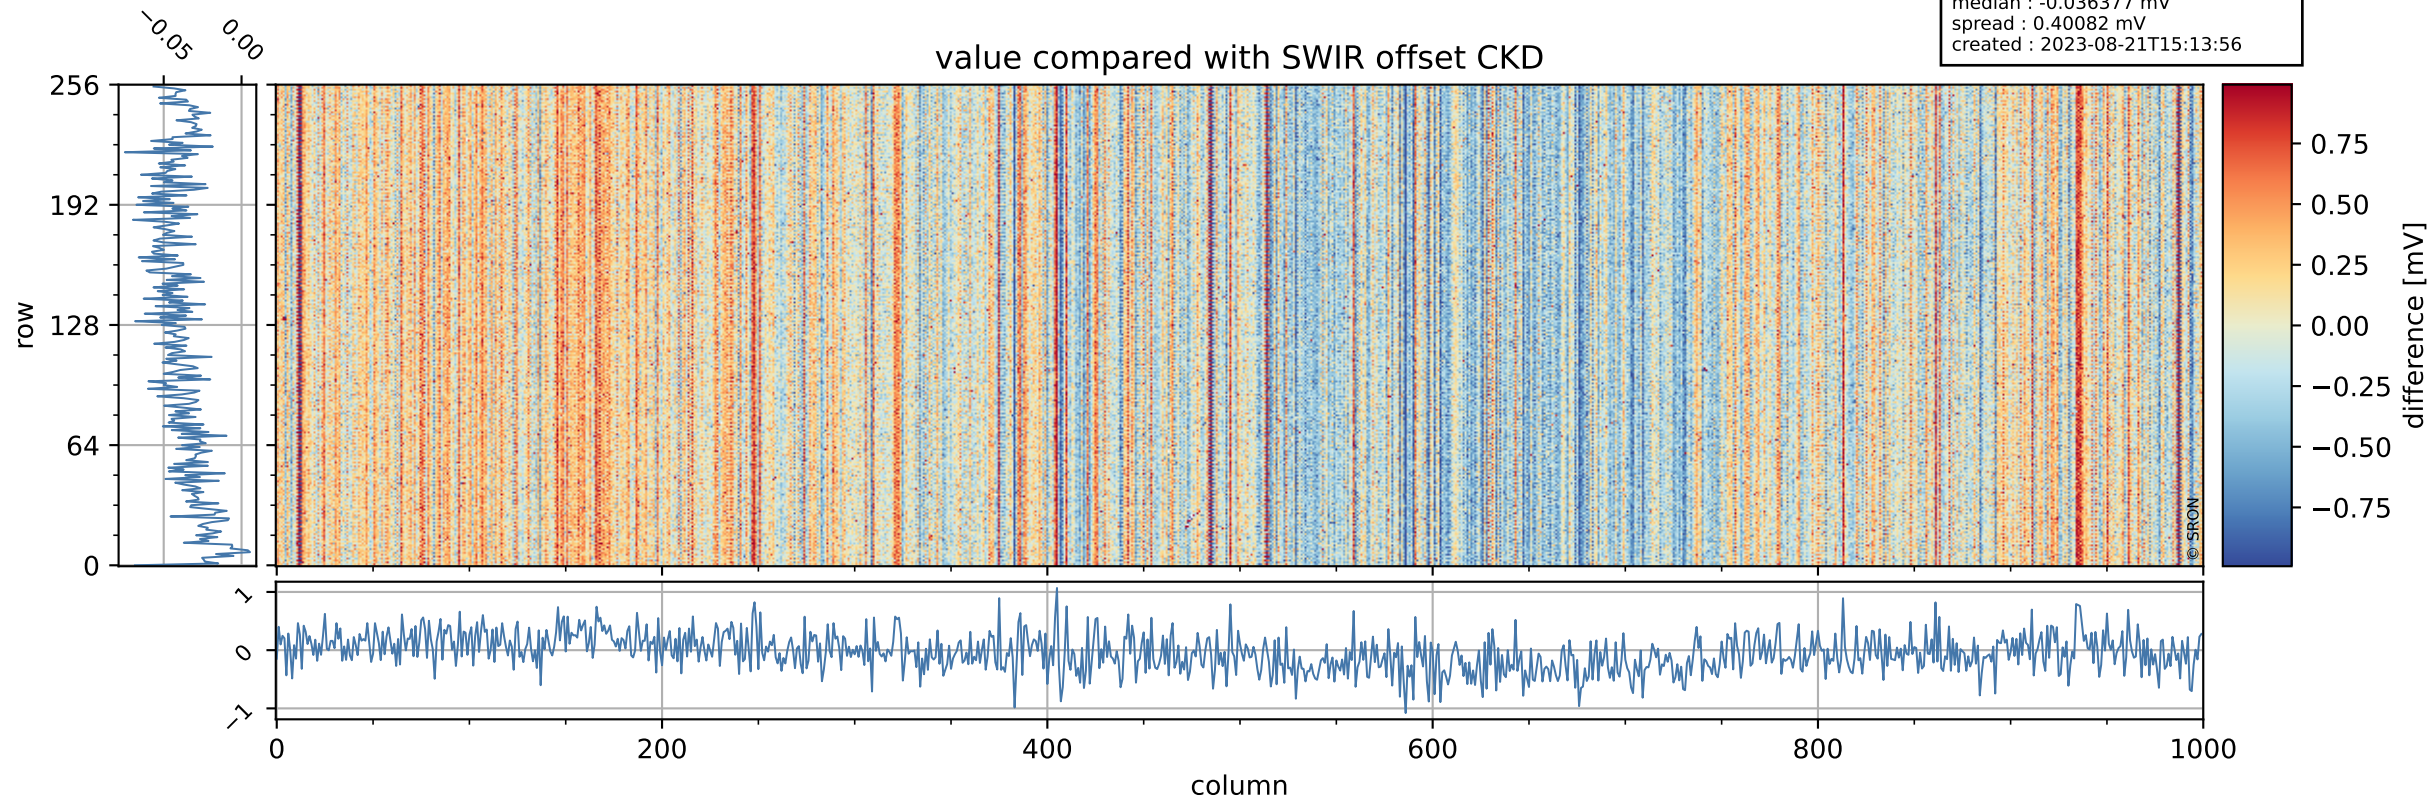

Tropomi SWIR offset (official)

orbits : 19 in [23002, 23047]
coverage : 2022-03-22 / 2022-03-25
median : 0.52598 V
spread : 0.035905 V
created : 2023-08-21T15:13:55

value detector map

Tropomi SWIR offset (official)

orbits : 19 in [23002, 23047]
coverage : 2022-03-22 / 2022-03-25
median : 28.891 μV
spread : 14.598 μV
created : 2023-08-21T15:13:55

Tropomi SWIR offset (official)

orbits : 19 in [23002, 23047]
coverage : 2022-03-22 / 2022-03-25
median : -0.036377 mV
spread : 0.40082 mV
created : 2023-08-21T15:13:56

value compared with SWIR offset CKD

Tropomi SWIR offset (official) ground-tracks of Sentinel-5P

orbits : 19 in [23002, 23047]
coverage : 2022-03-22 / 2022-03-25
created : 2023-08-21T15:13:56

Tropomi SWIR offset (official)

orbits : [2827, 23047]
coverage : 2018-04-30 / 2022-03-25
created : 2023-08-21T15:13:57

trend of detector median & temperatures