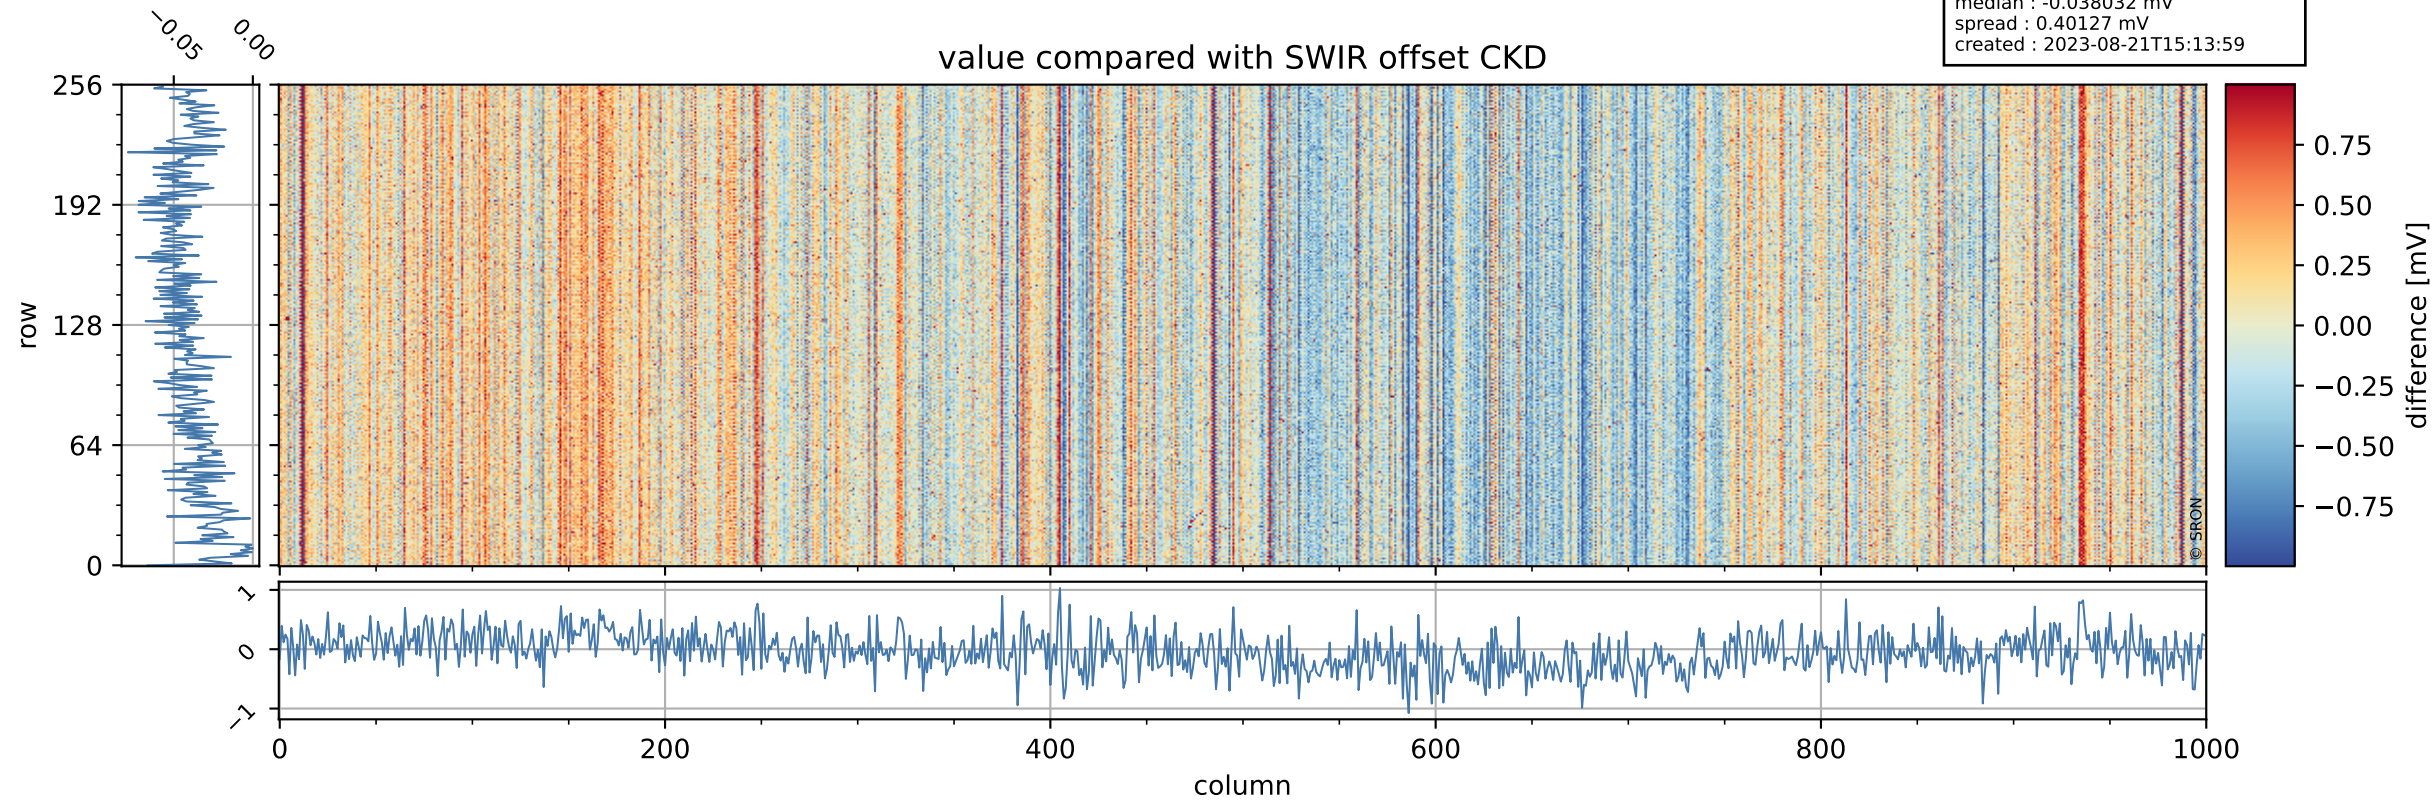

Tropomi SWIR offset (official)

orbits : 19 in [23017, 23062]
coverage : 2022-03-23 / 2022-03-26
median : 0.52598 V
spread : 0.035906 V
created : 2023-08-21T15:13:58

value detector map

Tropomi SWIR offset (official)

orbits : 19 in [23017, 23062]
coverage : 2022-03-23 / 2022-03-26
median : 28.331 μV
spread : 14.322 μV
created : 2023-08-21T15:13:59

Tropomi SWIR offset (official)

orbits : 19 in [23017, 23062]
coverage : 2022-03-23 / 2022-03-26
median : -0.038032 mV
spread : 0.40127 mV
created : 2023-08-21T15:13:59

value compared with SWIR offset CKD

Tropomi SWIR offset (official) ground-tracks of Sentinel-5P

orbits : 19 in [23017, 23062]
coverage : 2022-03-23 / 2022-03-26
created : 2023-08-21T15:14:00

Tropomi SWIR offset (official)

orbits : [2827, 23062]
coverage : 2018-04-30 / 2022-03-26
created : 2023-08-21T15:14:00

trend of detector median & temperatures