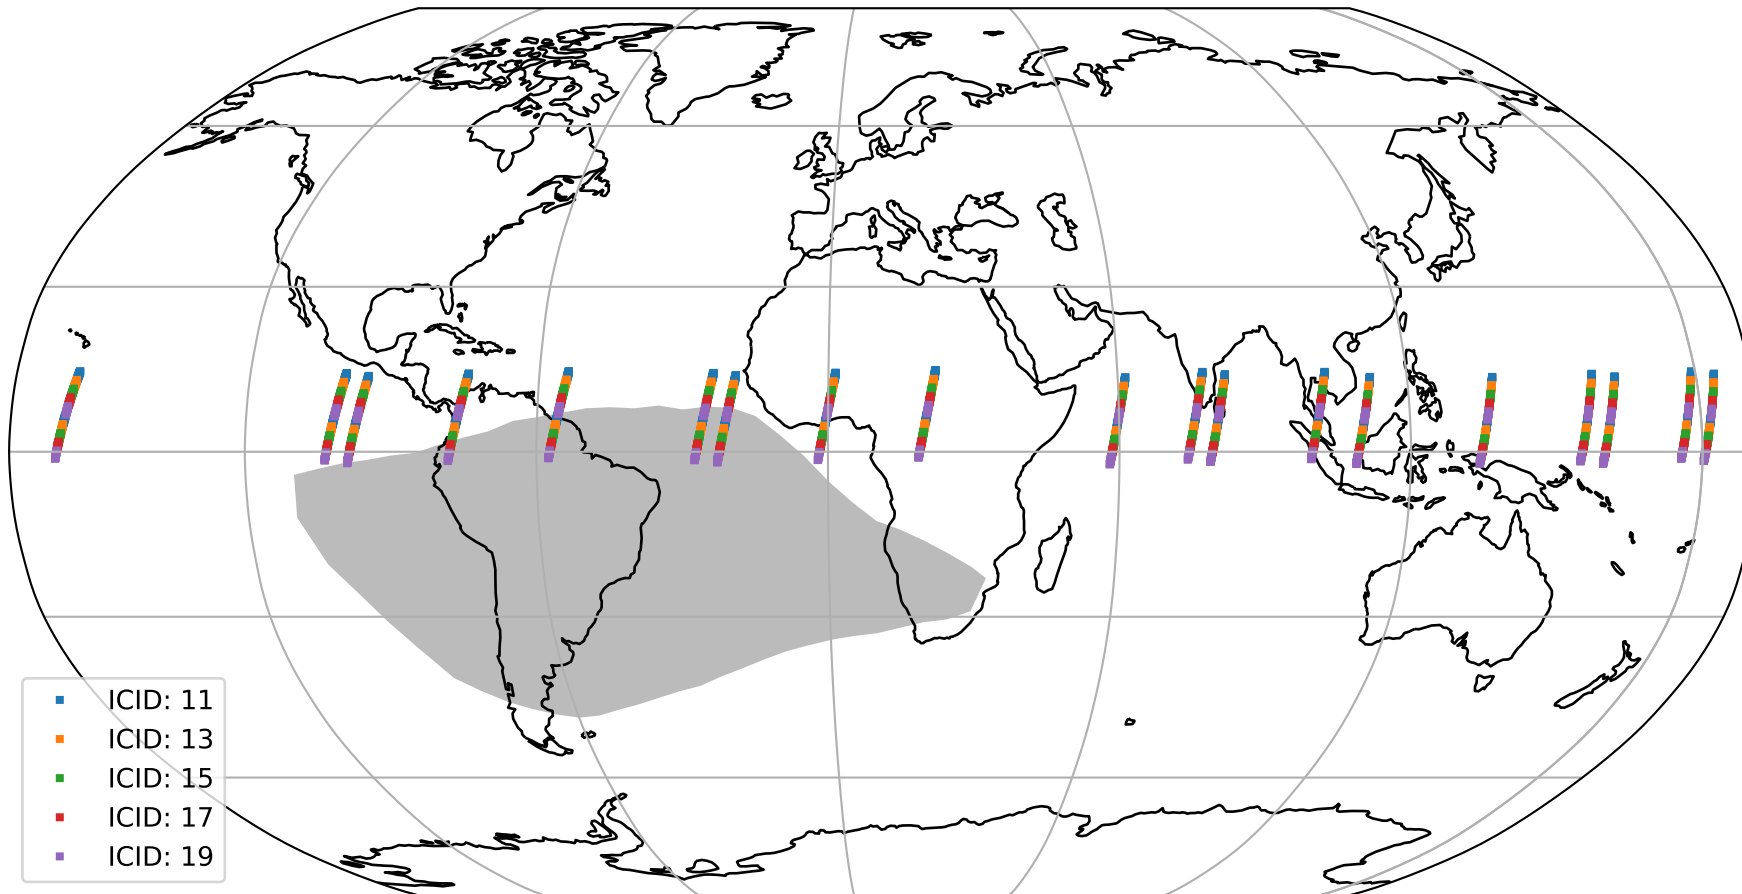

Tropomi SWIR offset (official)

orbits : 19 in [23017, 23062]
coverage : 2022-03-23 / 2022-03-26
median : 0.52598 V
spread : 0.035906 V
created : 2023-08-21T15:13:58

value detector map

Tropomi SWIR offset (official)

orbits : 19 in [23017, 23062]
coverage : 2022-03-23 / 2022-03-26
median : 28.331 μV
spread : 14.322 μV
created : 2023-08-21T15:13:59

Tropomi SWIR offset (official)

orbits : 19 in [23017, 23062]
coverage : 2022-03-23 / 2022-03-26
median : -0.038032 mV
spread : 0.40127 mV
created : 2023-08-21T15:13:59

value compared with SWIR offset CKD

Tropomi SWIR offset (official) ground-tracks of Sentinel-5P

orbits : 19 in [23017, 23062]
coverage : 2022-03-23 / 2022-03-26
created : 2023-08-21T15:14:00

Tropomi SWIR offset (official)

orbits : [2827, 23062]
coverage : 2018-04-30 / 2022-03-26
created : 2023-08-21T15:14:00

trend of detector median & temperatures