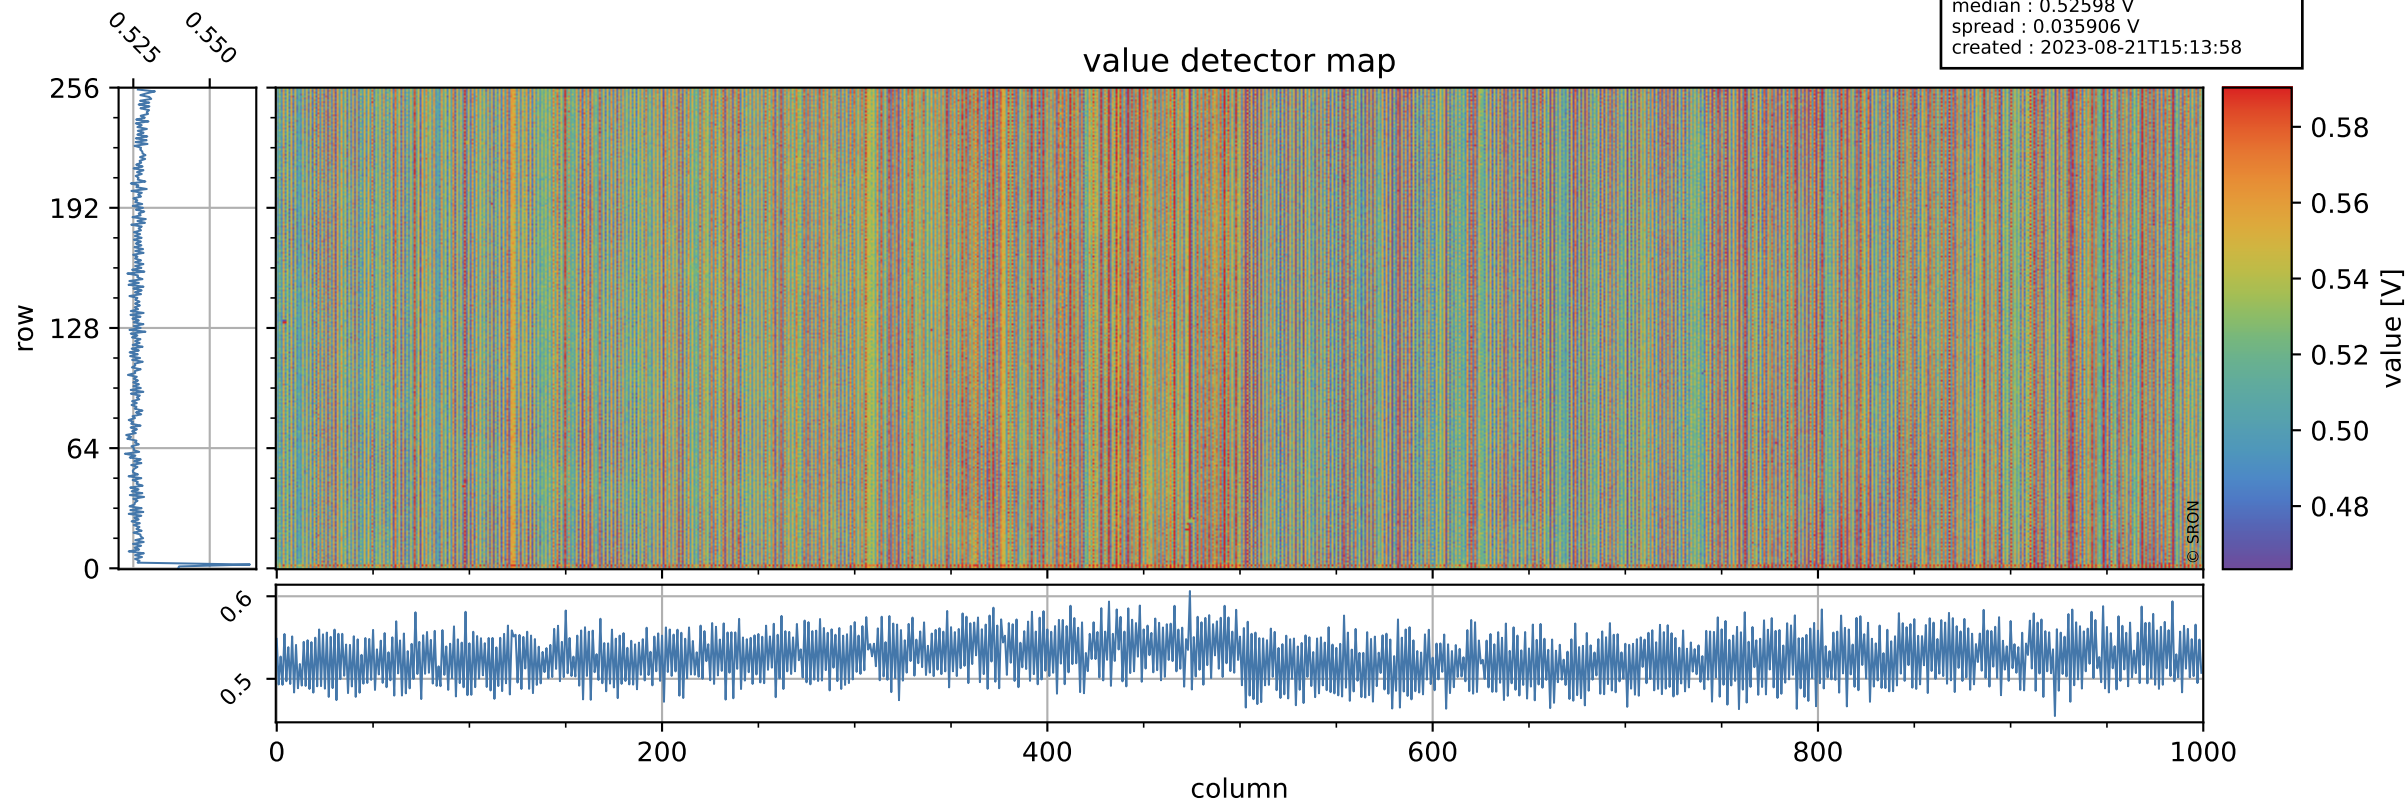

Tropomi SWIR offset (official)

orbits : 19 in [23017, 23062]
coverage : 2022-03-23 / 2022-03-26
median : 0.52598 V
spread : 0.035906 V
created : 2023-08-21T15:13:58

value detector map

Tropomi SWIR offset (official)

orbits : 19 in [23017, 23062]
coverage : 2022-03-23 / 2022-03-26
median : 28.331 μV
spread : 14.322 μV
created : 2023-08-21T15:13:59

Tropomi SWIR offset (official)

orbits : 19 in [23017, 23062]
coverage : 2022-03-23 / 2022-03-26
median : -0.038032 mV
spread : 0.40127 mV
created : 2023-08-21T15:13:59

value compared with SWIR offset CKD

Tropomi SWIR offset (official) ground-tracks of Sentinel-5P

orbits : 19 in [23017, 23062]
coverage : 2022-03-23 / 2022-03-26
created : 2023-08-21T15:14:00

Tropomi SWIR offset (official)

orbits : [2827, 23062]
coverage : 2018-04-30 / 2022-03-26
created : 2023-08-21T15:14:00

trend of detector median & temperatures