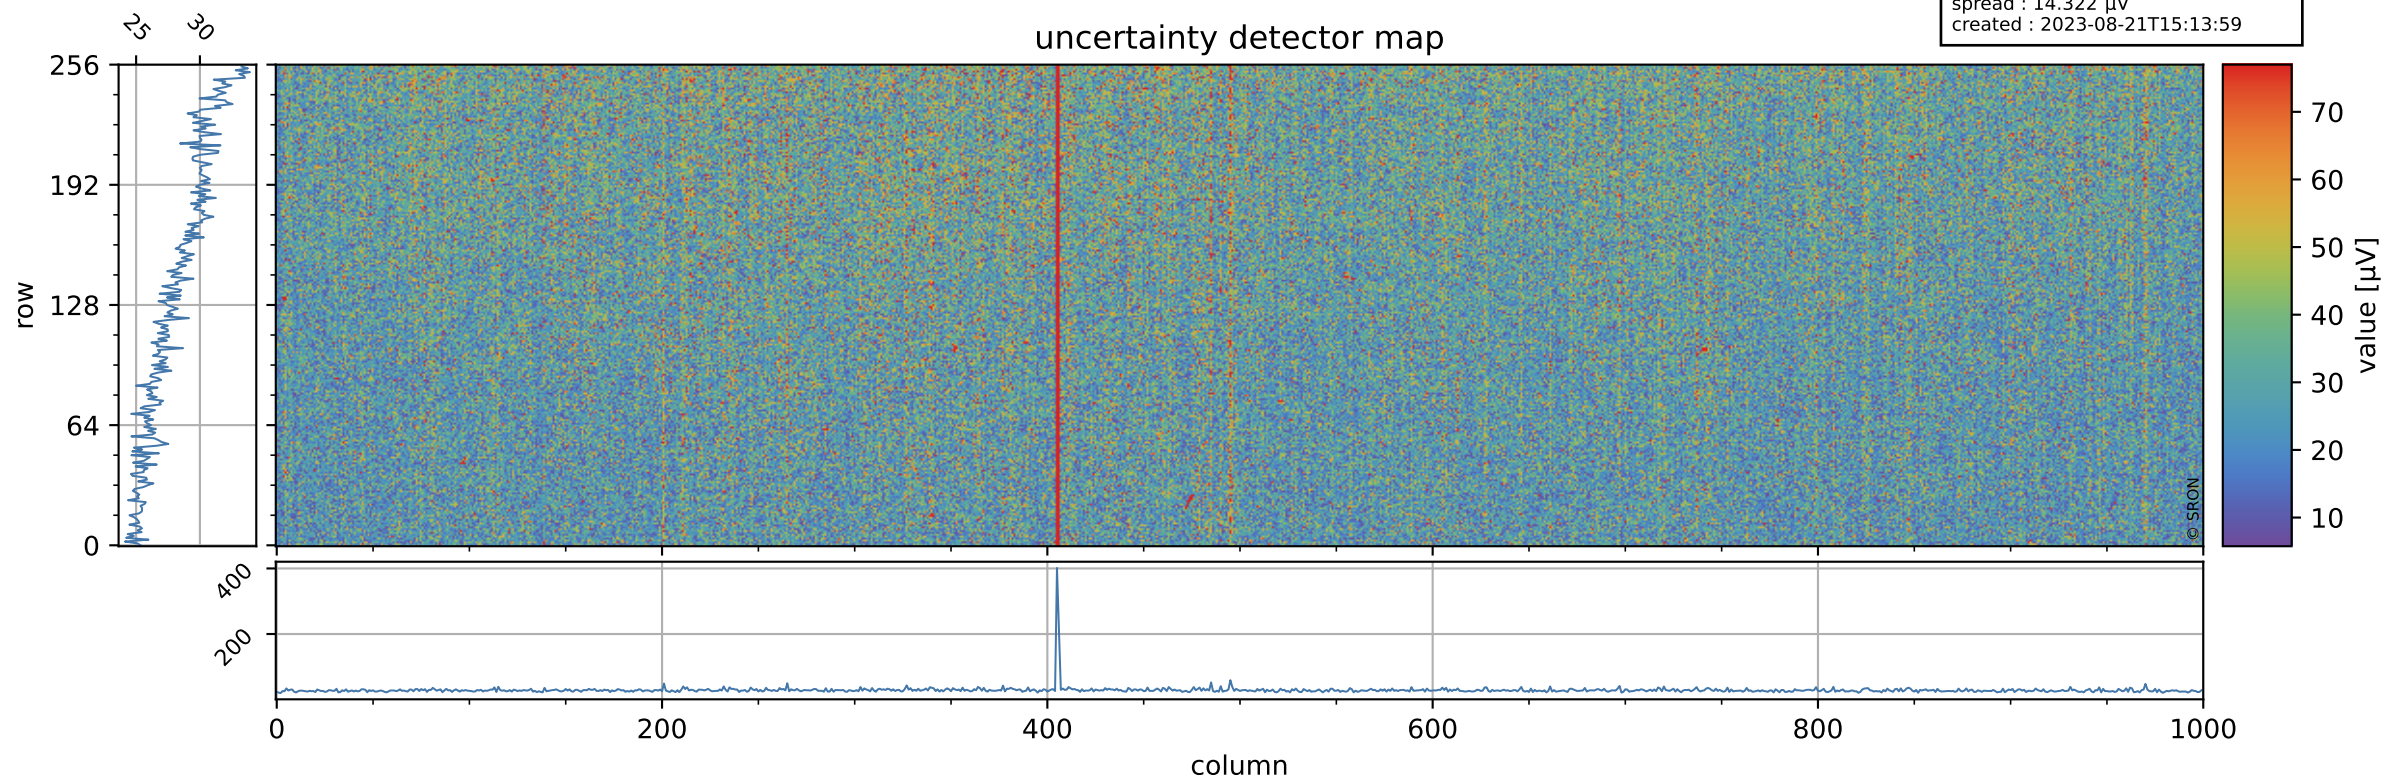

Tropomi SWIR offset (official)

orbits : 19 in [23017, 23062]
coverage : 2022-03-23 / 2022-03-26
median : 0.52598 V
spread : 0.035906 V
created : 2023-08-21T15:13:58

value detector map

Tropomi SWIR offset (official)

orbits : 19 in [23017, 23062]
coverage : 2022-03-23 / 2022-03-26
median : 28.331 μV
spread : 14.322 μV
created : 2023-08-21T15:13:59

Tropomi SWIR offset (official)

orbits : 19 in [23017, 23062]
coverage : 2022-03-23 / 2022-03-26
median : -0.038032 mV
spread : 0.40127 mV
created : 2023-08-21T15:13:59

value compared with SWIR offset CKD

Tropomi SWIR offset (official) ground-tracks of Sentinel-5P

orbits : 19 in [23017, 23062]
coverage : 2022-03-23 / 2022-03-26
created : 2023-08-21T15:14:00

Tropomi SWIR offset (official)

orbits : [2827, 23062]
coverage : 2018-04-30 / 2022-03-26
created : 2023-08-21T15:14:00

trend of detector median & temperatures