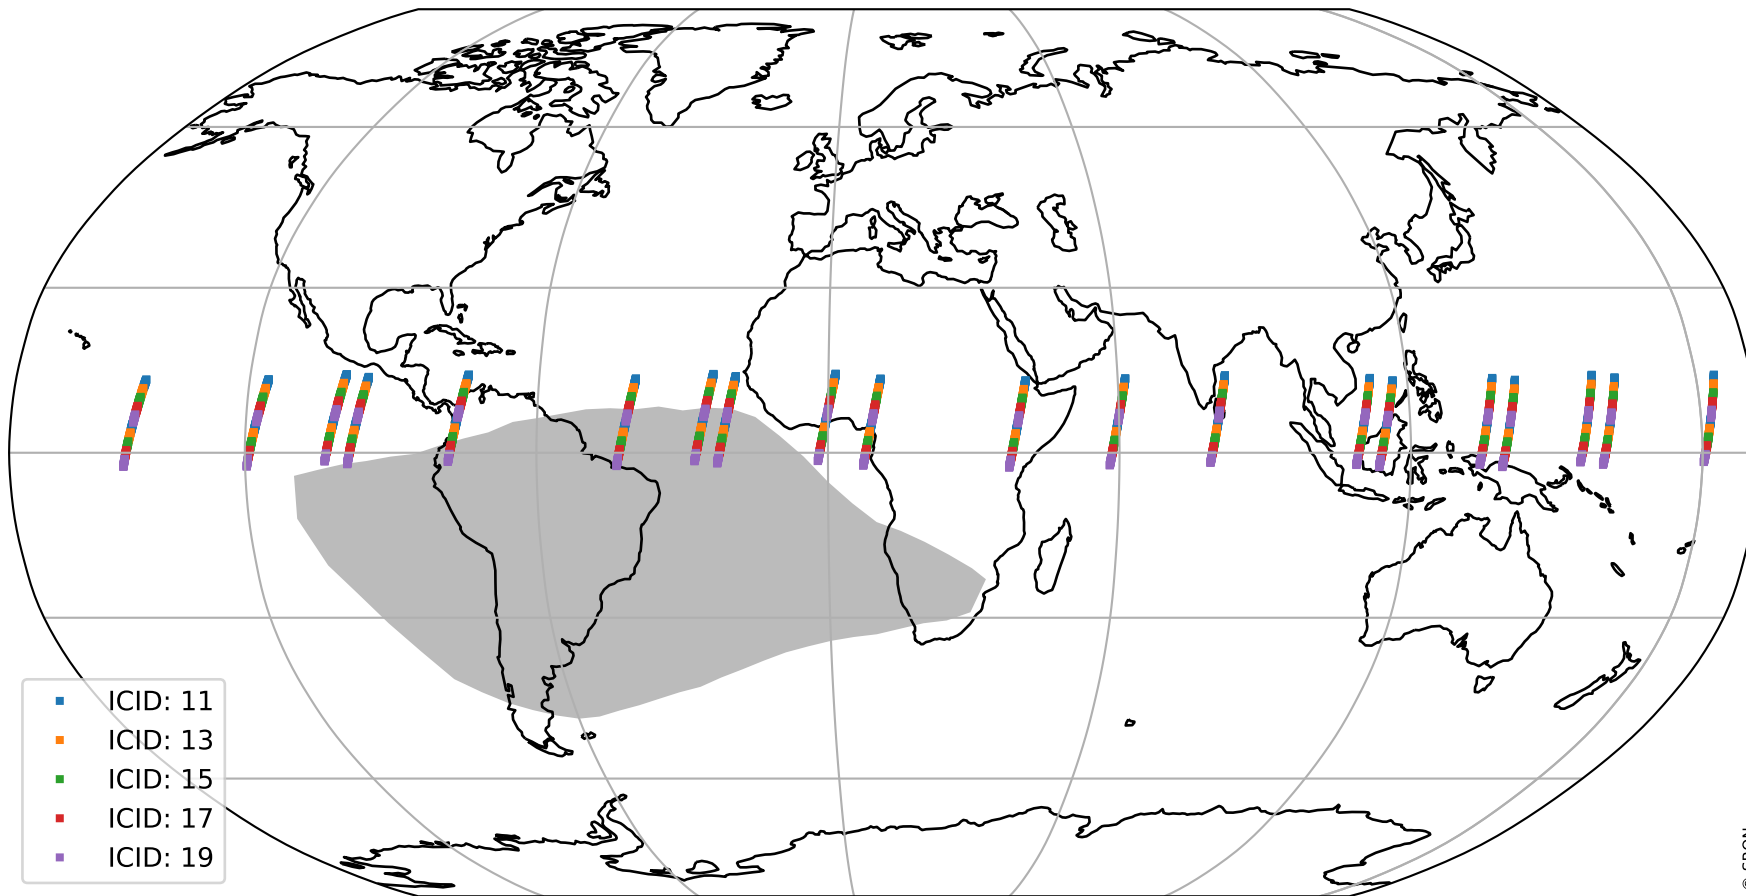

Tropomi SWIR offset (official)

orbits : 20 in [23032, 23077]
coverage : 2022-03-24 / 2022-03-27
median : 0.52597 V
spread : 0.035907 V
created : 2023-08-21T15:14:02

value detector map

Tropomi SWIR offset (official)

orbits : 20 in [23032, 23077]
coverage : 2022-03-24 / 2022-03-27
median : 28.284 μV
spread : 14.32 μV
created : 2023-08-21T15:14:02

Tropomi SWIR offset (official)

value compared with SWIR offset CKD

orbits : 20 in [23032, 23077]
coverage : 2022-03-24 / 2022-03-27
median : -0.044011 mV
spread : 0.40245 mV
created : 2023-08-21T15:14:03

Tropomi SWIR offset (official) ground-tracks of Sentinel-5P

orbits : 20 in [23032, 23077]
coverage : 2022-03-24 / 2022-03-27
created : 2023-08-21T15:14:03

Tropomi SWIR offset (official)

orbits : [2827, 23077]
coverage : 2018-04-30 / 2022-03-27
created : 2023-08-21T15:14:04