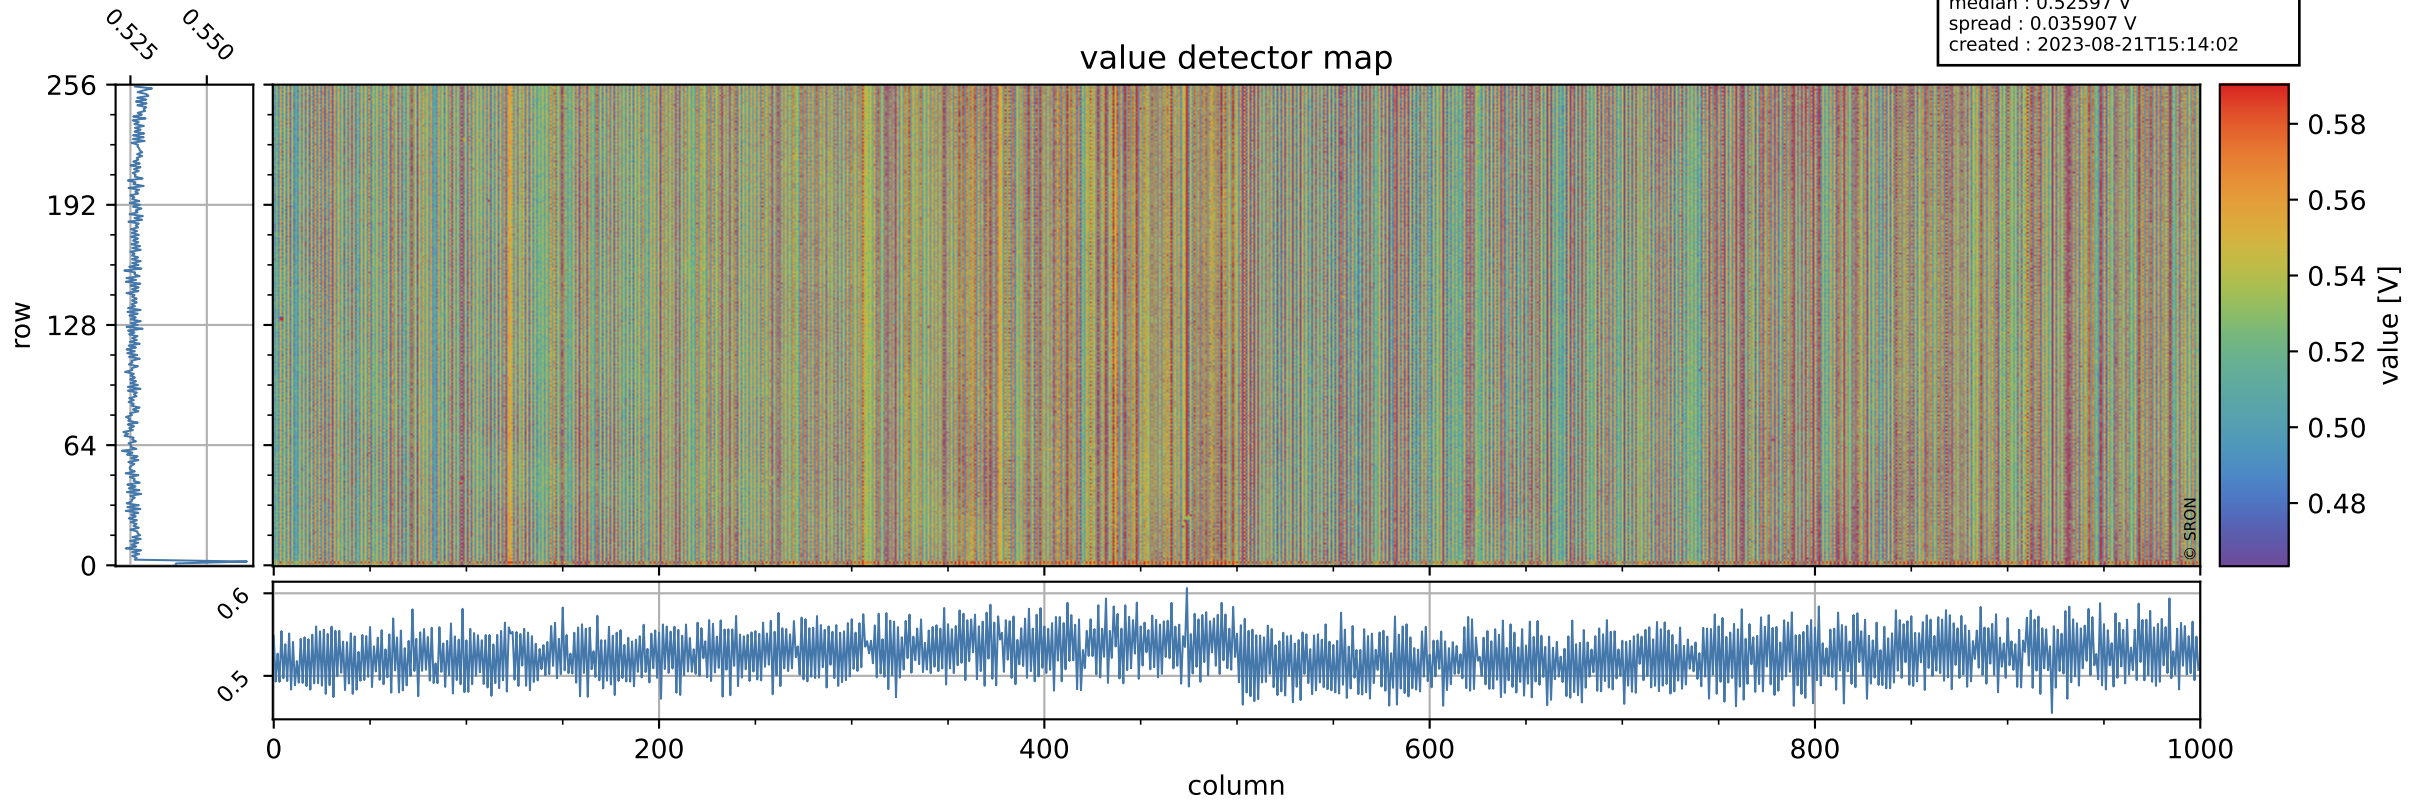

Tropomi SWIR offset (official)

orbits : 20 in [23032, 23077]
coverage : 2022-03-24 / 2022-03-27
median : 0.52597 V
spread : 0.035907 V
created : 2023-08-21T15:14:02

value detector map

Tropomi SWIR offset (official)

orbits : 20 in [23032, 23077]
coverage : 2022-03-24 / 2022-03-27
median : 28.284 μV
spread : 14.32 μV
created : 2023-08-21T15:14:02

Tropomi SWIR offset (official)

value compared with SWIR offset CKD

orbits : 20 in [23032, 23077]
coverage : 2022-03-24 / 2022-03-27
median : -0.044011 mV
spread : 0.40245 mV
created : 2023-08-21T15:14:03

Tropomi SWIR offset (official) ground-tracks of Sentinel-5P

orbits : 20 in [23032, 23077]
coverage : 2022-03-24 / 2022-03-27
created : 2023-08-21T15:14:03

Tropomi SWIR offset (official)

orbits : [2827, 23077]
coverage : 2018-04-30 / 2022-03-27
created : 2023-08-21T15:14:04

trend of detector median & temperatures