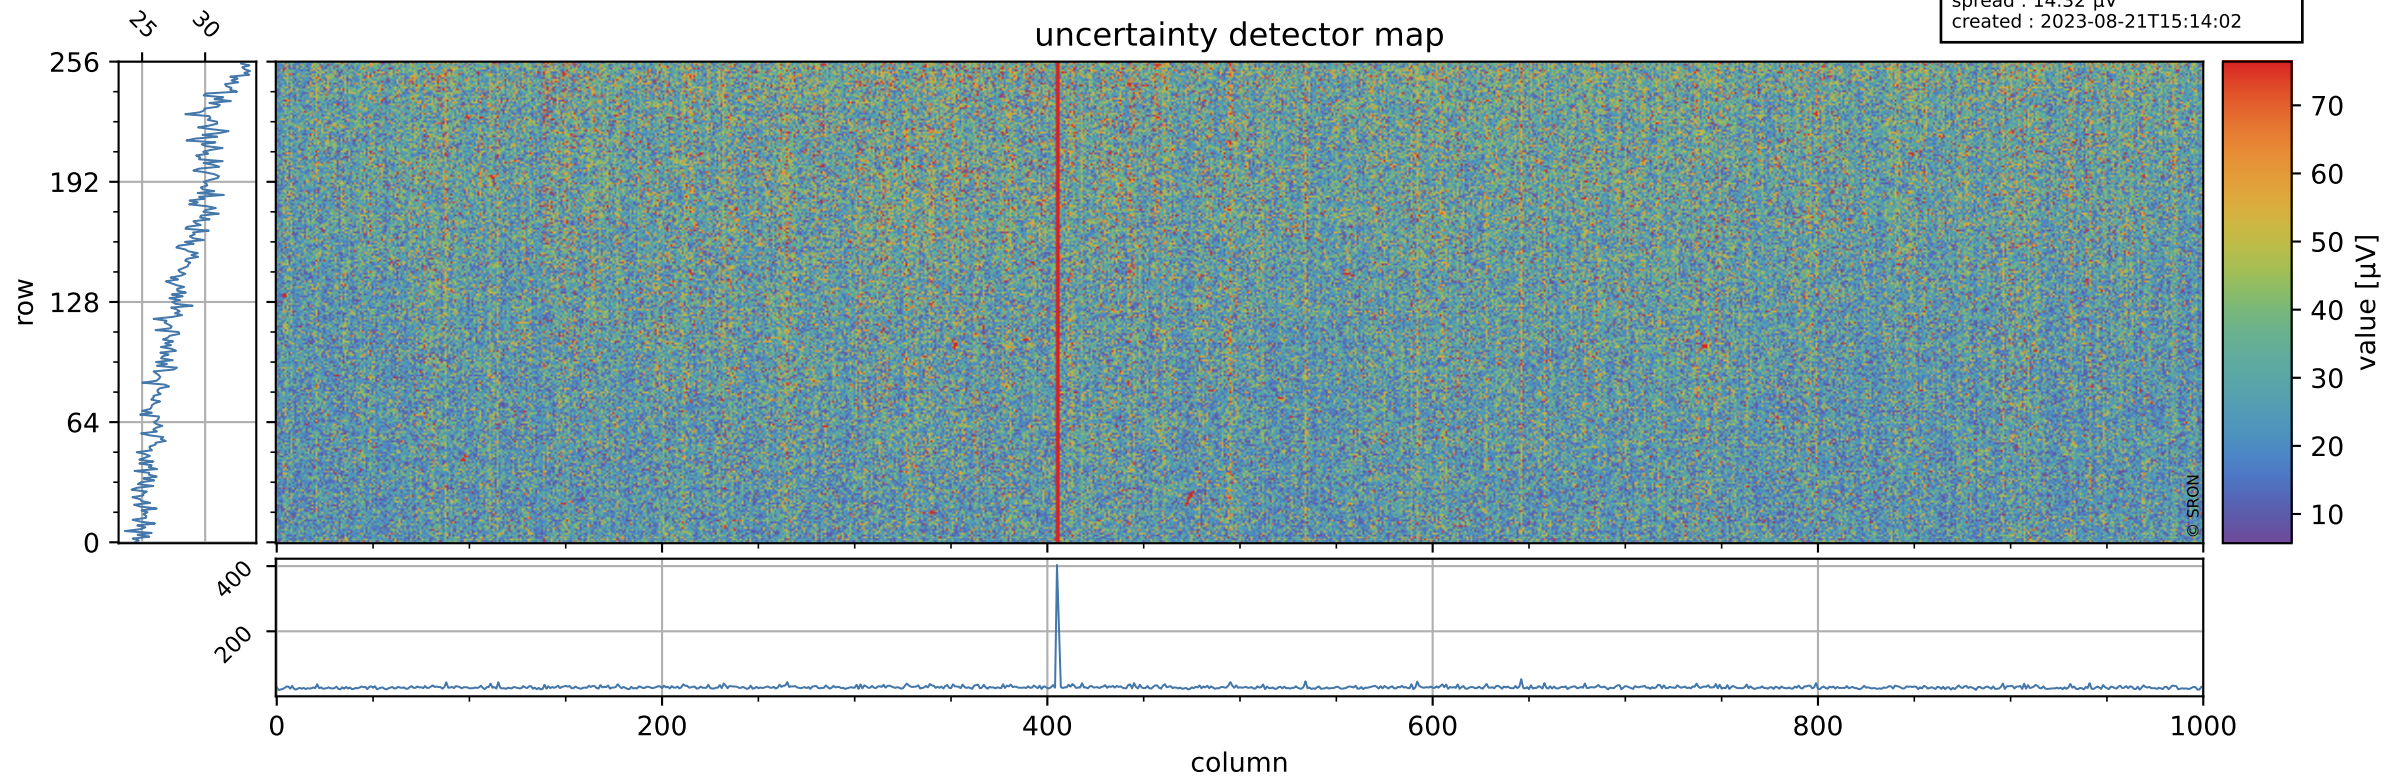

Tropomi SWIR offset (official)

orbits : 20 in [23032, 23077]
coverage : 2022-03-24 / 2022-03-27
median : 0.52597 V
spread : 0.035907 V
created : 2023-08-21T15:14:02

value detector map

Tropomi SWIR offset (official)

orbits : 20 in [23032, 23077]
coverage : 2022-03-24 / 2022-03-27
median : 28.284 μV
spread : 14.32 μV
created : 2023-08-21T15:14:02

Tropomi SWIR offset (official)

value compared with SWIR offset CKD

orbits : 20 in [23032, 23077]
coverage : 2022-03-24 / 2022-03-27
median : -0.044011 mV
spread : 0.40245 mV
created : 2023-08-21T15:14:03

Tropomi SWIR offset (official) ground-tracks of Sentinel-5P

orbits : 20 in [23032, 23077]
coverage : 2022-03-24 / 2022-03-27
created : 2023-08-21T15:14:03

Tropomi SWIR offset (official)

orbits : [2827, 23077]
coverage : 2018-04-30 / 2022-03-27
created : 2023-08-21T15:14:04

trend of detector median & temperatures