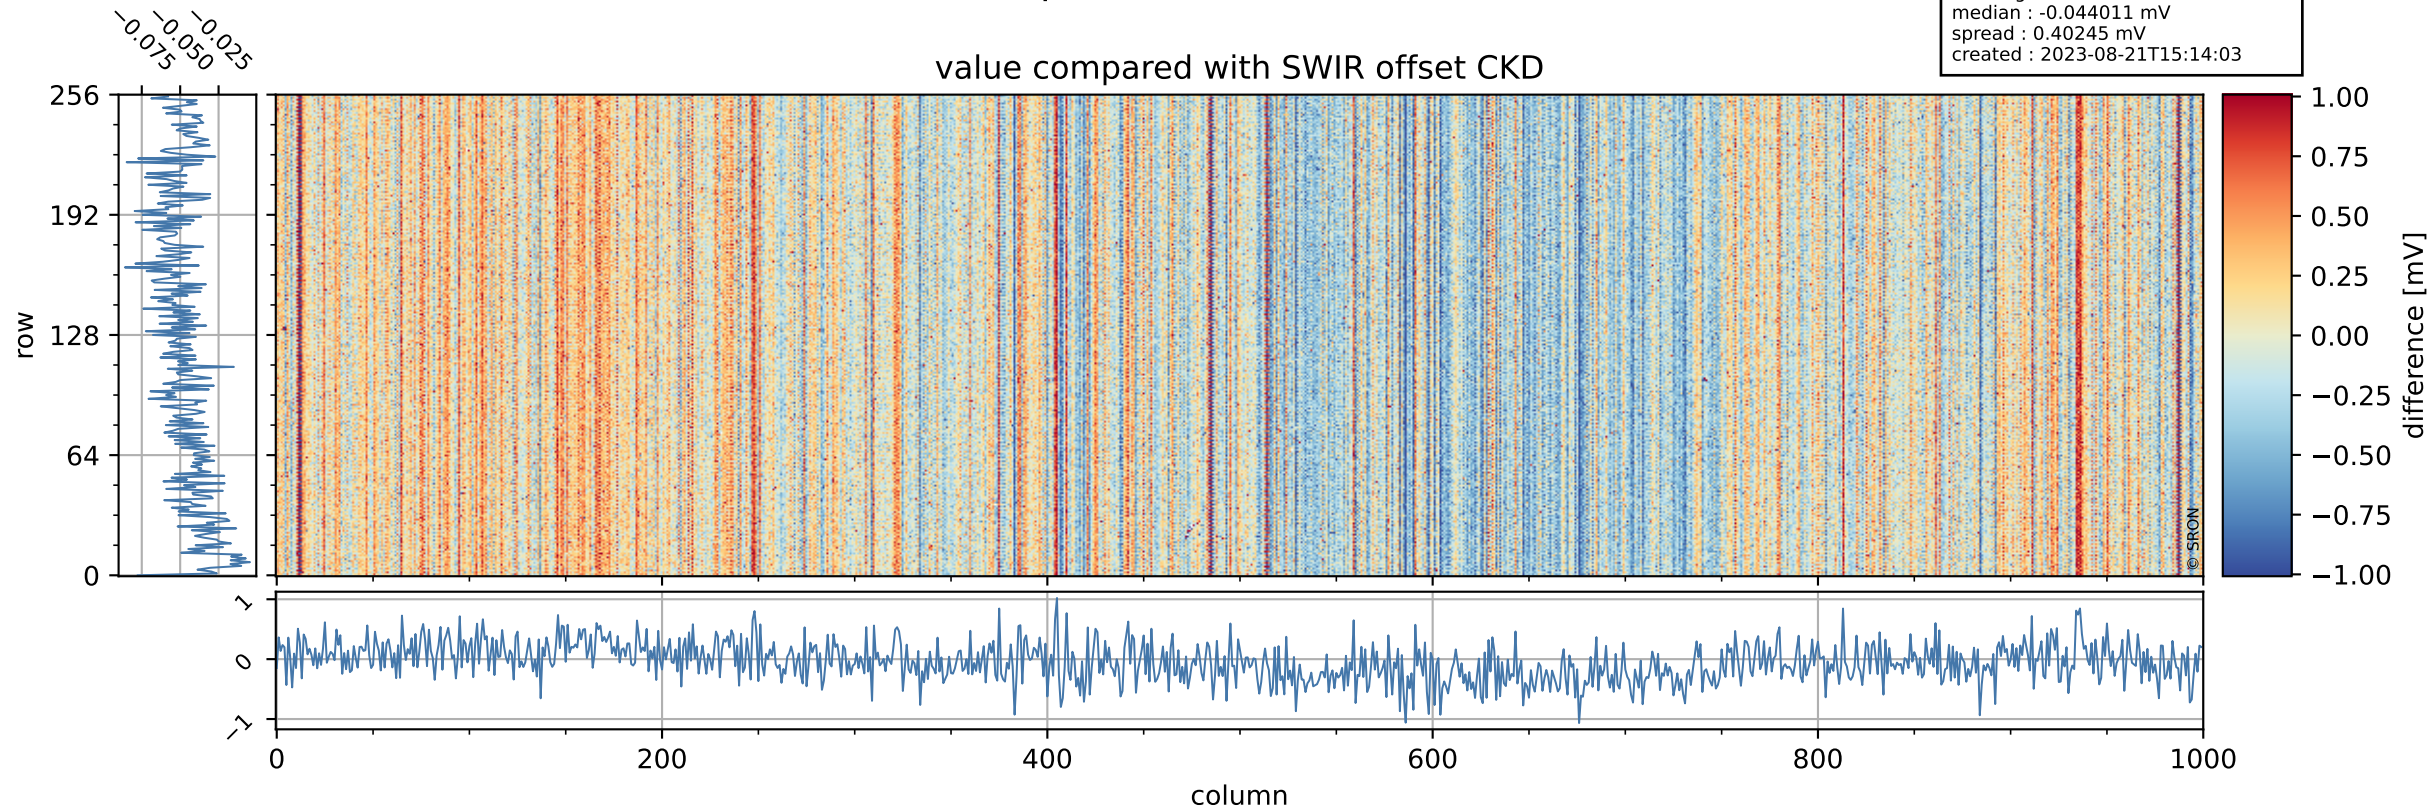

Tropomi SWIR offset (official)

orbits : 20 in [23032, 23077]
coverage : 2022-03-24 / 2022-03-27
median : 0.52597 V
spread : 0.035907 V
created : 2023-08-21T15:14:02

value detector map

Tropomi SWIR offset (official)

orbits : 20 in [23032, 23077]
coverage : 2022-03-24 / 2022-03-27
median : 28.284 μV
spread : 14.32 μV
created : 2023-08-21T15:14:02

Tropomi SWIR offset (official)

value compared with SWIR offset CKD

orbits : 20 in [23032, 23077]
coverage : 2022-03-24 / 2022-03-27
median : -0.044011 mV
spread : 0.40245 mV
created : 2023-08-21T15:14:03

Tropomi SWIR offset (official) ground-tracks of Sentinel-5P

orbits : 20 in [23032, 23077]
coverage : 2022-03-24 / 2022-03-27
created : 2023-08-21T15:14:03

Tropomi SWIR offset (official)

orbits : [2827, 23077]
coverage : 2018-04-30 / 2022-03-27
created : 2023-08-21T15:14:04

trend of detector median & temperatures