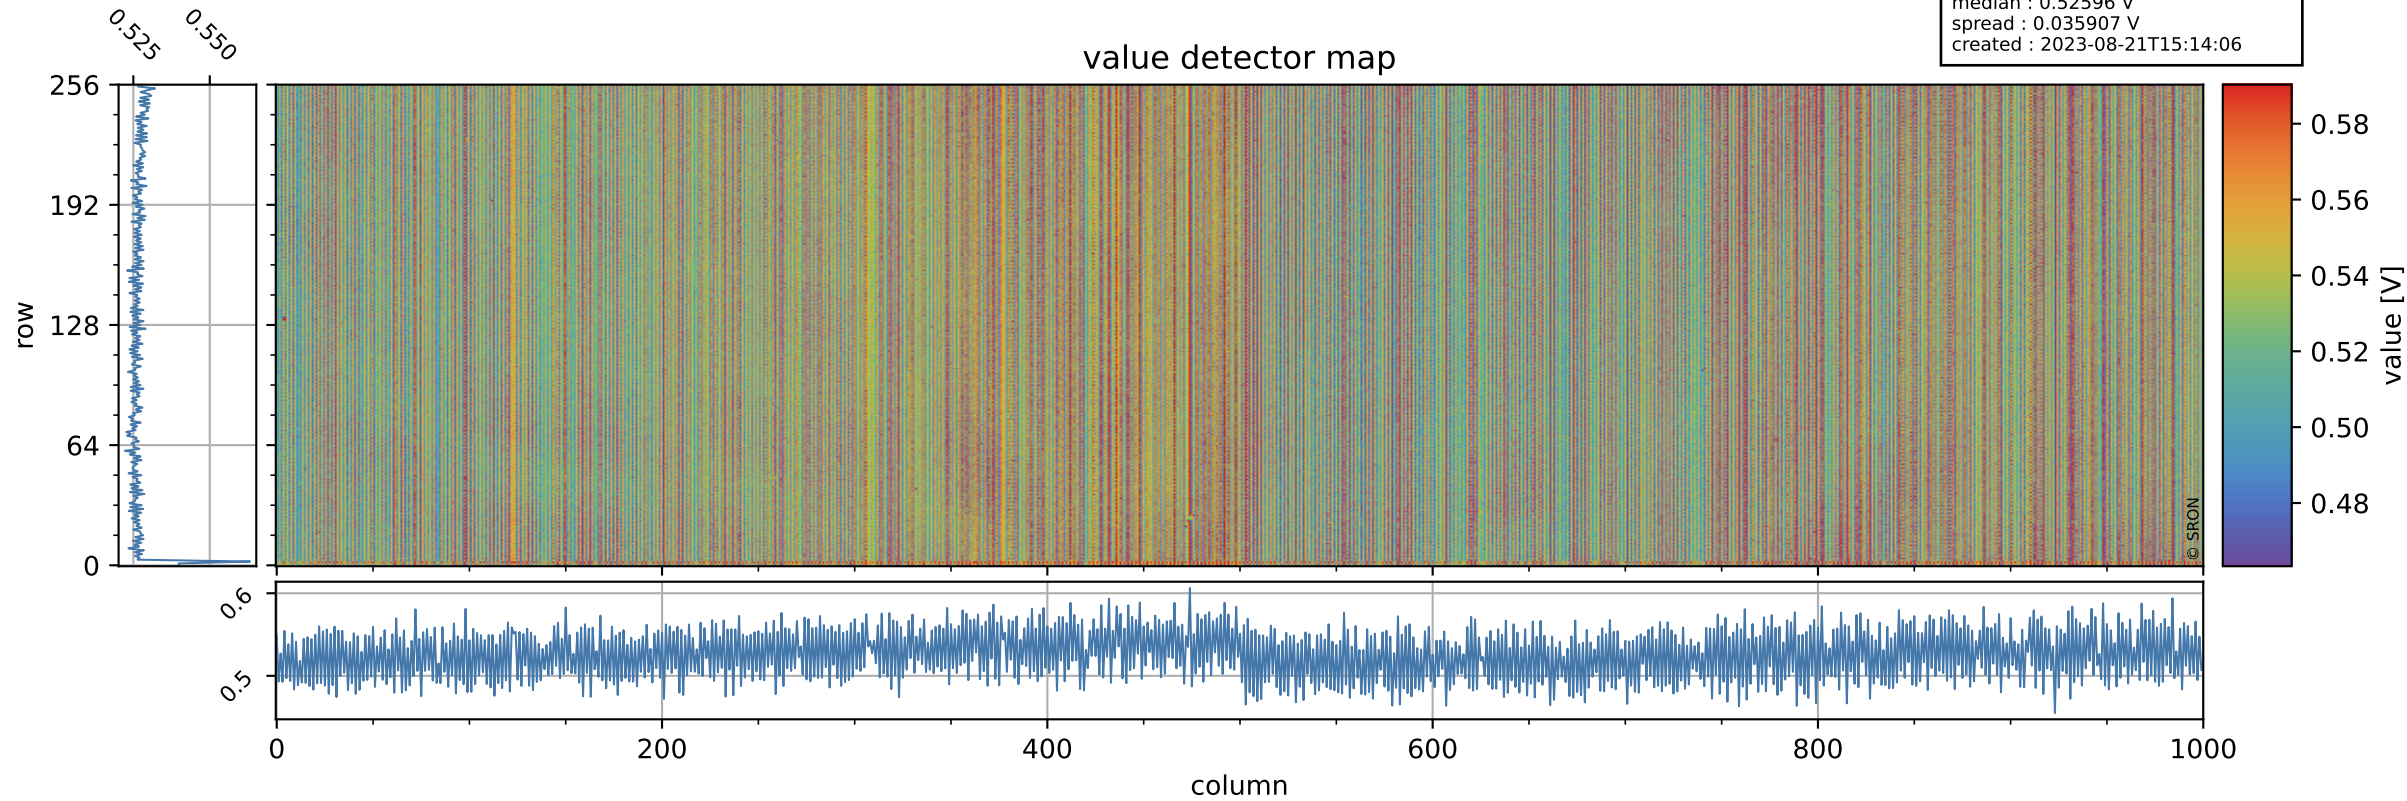

# Tropomi SWIR offset (official)

orbits : 19 in [23047, 23092]  
coverage : 2022-03-26 / 2022-03-29  
median : 0.52596 V  
spread : 0.035907 V  
created : 2023-08-21T15:14:06

## value detector map

# Tropomi SWIR offset (official)

orbits : 19 in [23047, 23092]  
coverage : 2022-03-26 / 2022-03-29  
median : 29.351  $\mu\text{V}$   
spread : 14.795  $\mu\text{V}$   
created : 2023-08-21T15:14:06

# Tropomi SWIR offset (official) ground-tracks of Sentinel-5P

orbits : 19 in [23047, 23092]  
coverage : 2022-03-26 / 2022-03-29  
created : 2023-08-21T15:14:07