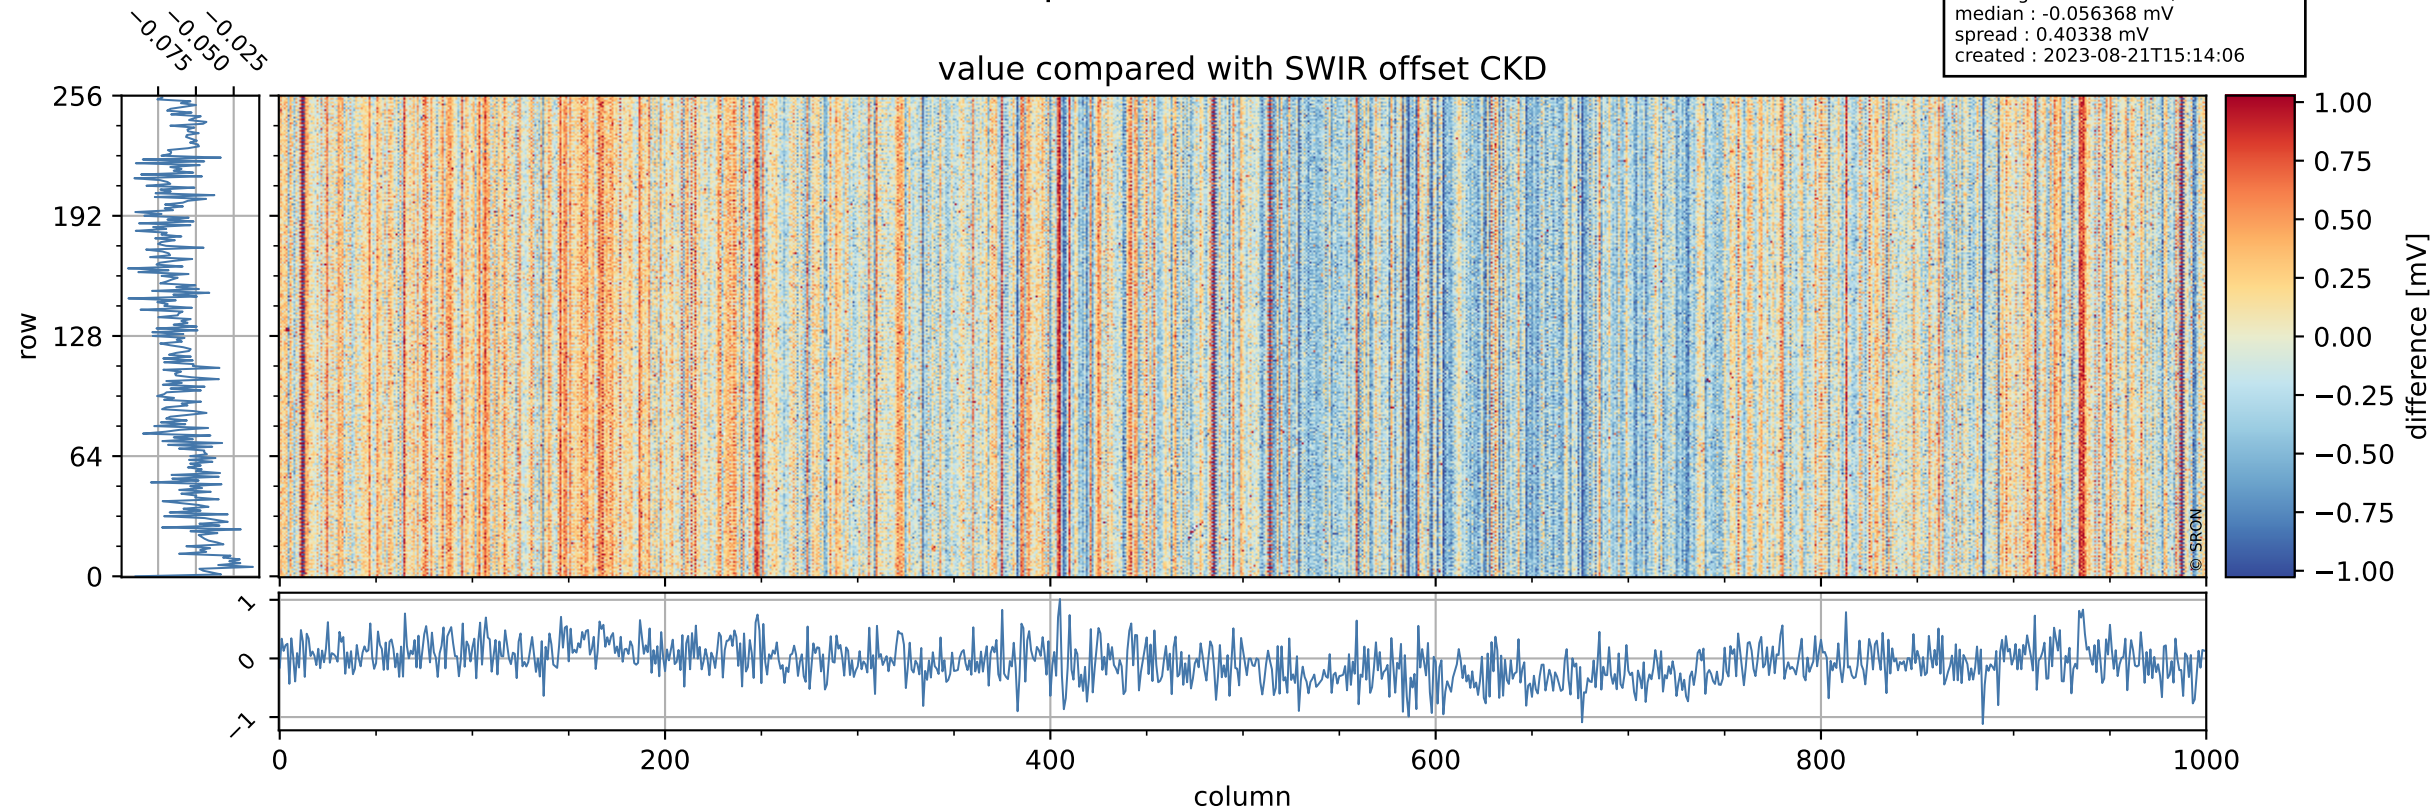

## value detector map

# Tropomi SWIR offset (official)

orbits : 19 in [23047, 23092]  
coverage : 2022-03-26 / 2022-03-29  
median : 29.351  $\mu\text{V}$   
spread : 14.795  $\mu\text{V}$   
created : 2023-08-21T15:14:06

# Tropomi SWIR offset (official) ground-tracks of Sentinel-5P

orbits : 19 in [23047, 23092]  
coverage : 2022-03-26 / 2022-03-29  
created : 2023-08-21T15:14:07

# Tropomi SWIR offset (official)

orbits : [2827, 23092]  
coverage : 2018-04-30 / 2022-03-29  
created : 2023-08-21T15:14:08