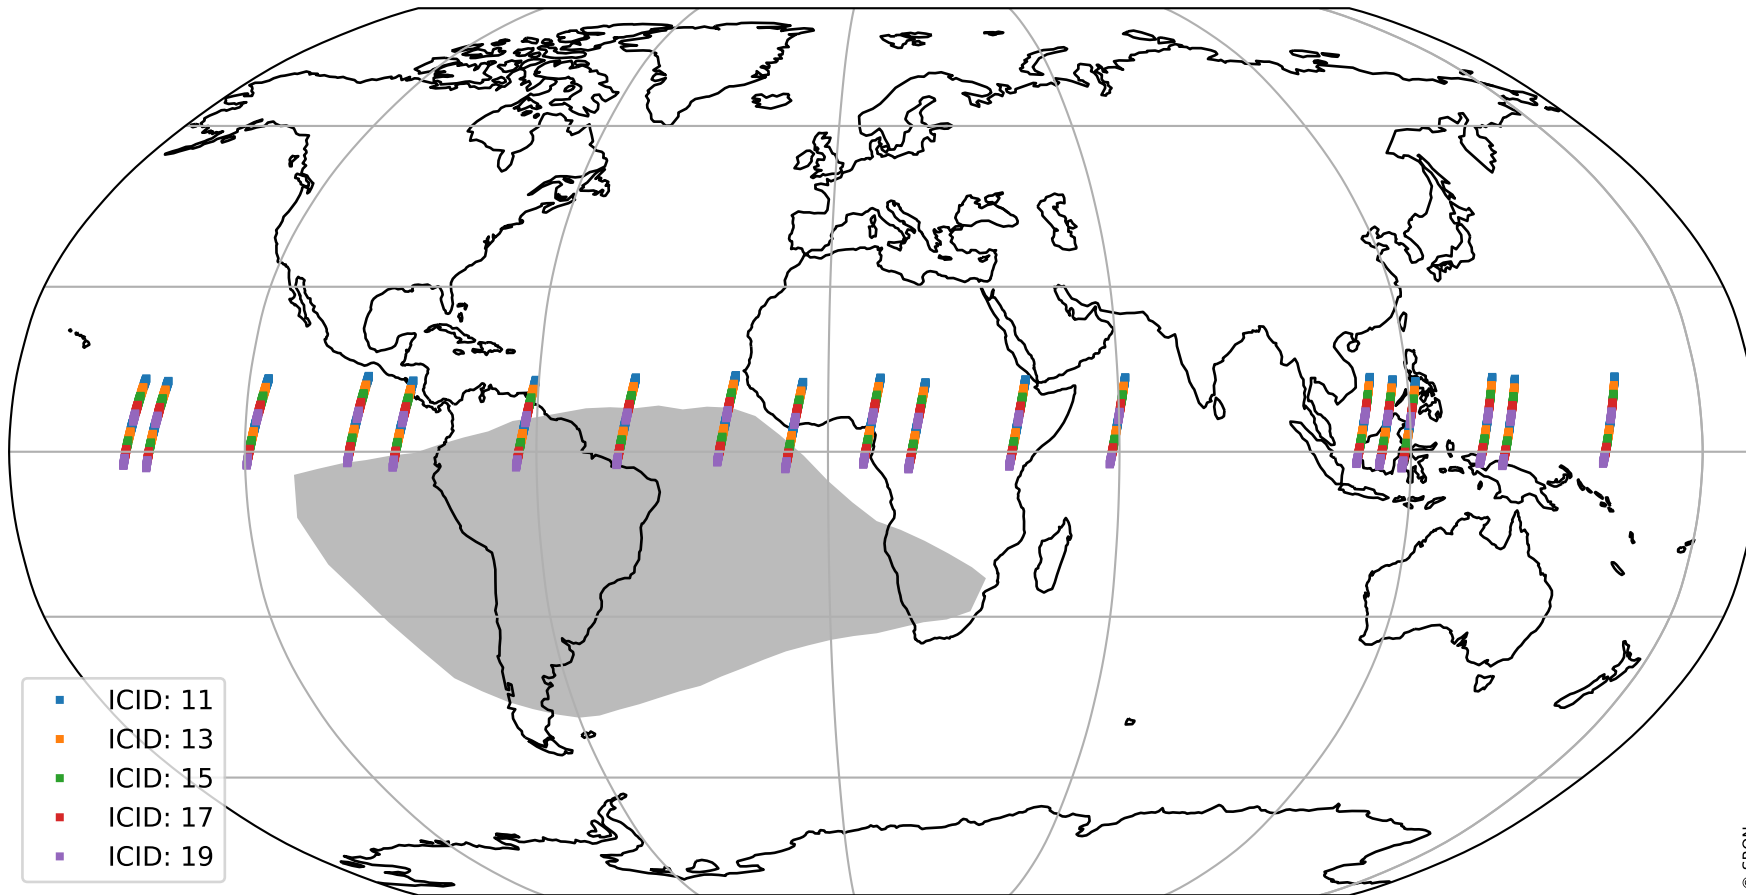

# Tropomi SWIR offset (official)

orbits : 19 in [23047, 23092]  
coverage : 2022-03-26 / 2022-03-29  
median : 29.351  $\mu\text{V}$   
spread : 14.795  $\mu\text{V}$   
created : 2023-08-21T15:14:06

# Tropomi SWIR offset (official)

value compared with SWIR offset CKD

orbits : 19 in [23047, 23092]  
coverage : 2022-03-26 / 2022-03-29  
median : -0.056368 mV  
spread : 0.40338 mV  
created : 2023-08-21T15:14:06

# Tropomi SWIR offset (official) ground-tracks of Sentinel-5P

orbits : 19 in [23047, 23092]  
coverage : 2022-03-26 / 2022-03-29  
created : 2023-08-21T15:14:07

# Tropomi SWIR offset (official)

orbits : [2827, 23092]  
coverage : 2018-04-30 / 2022-03-29  
created : 2023-08-21T15:14:08