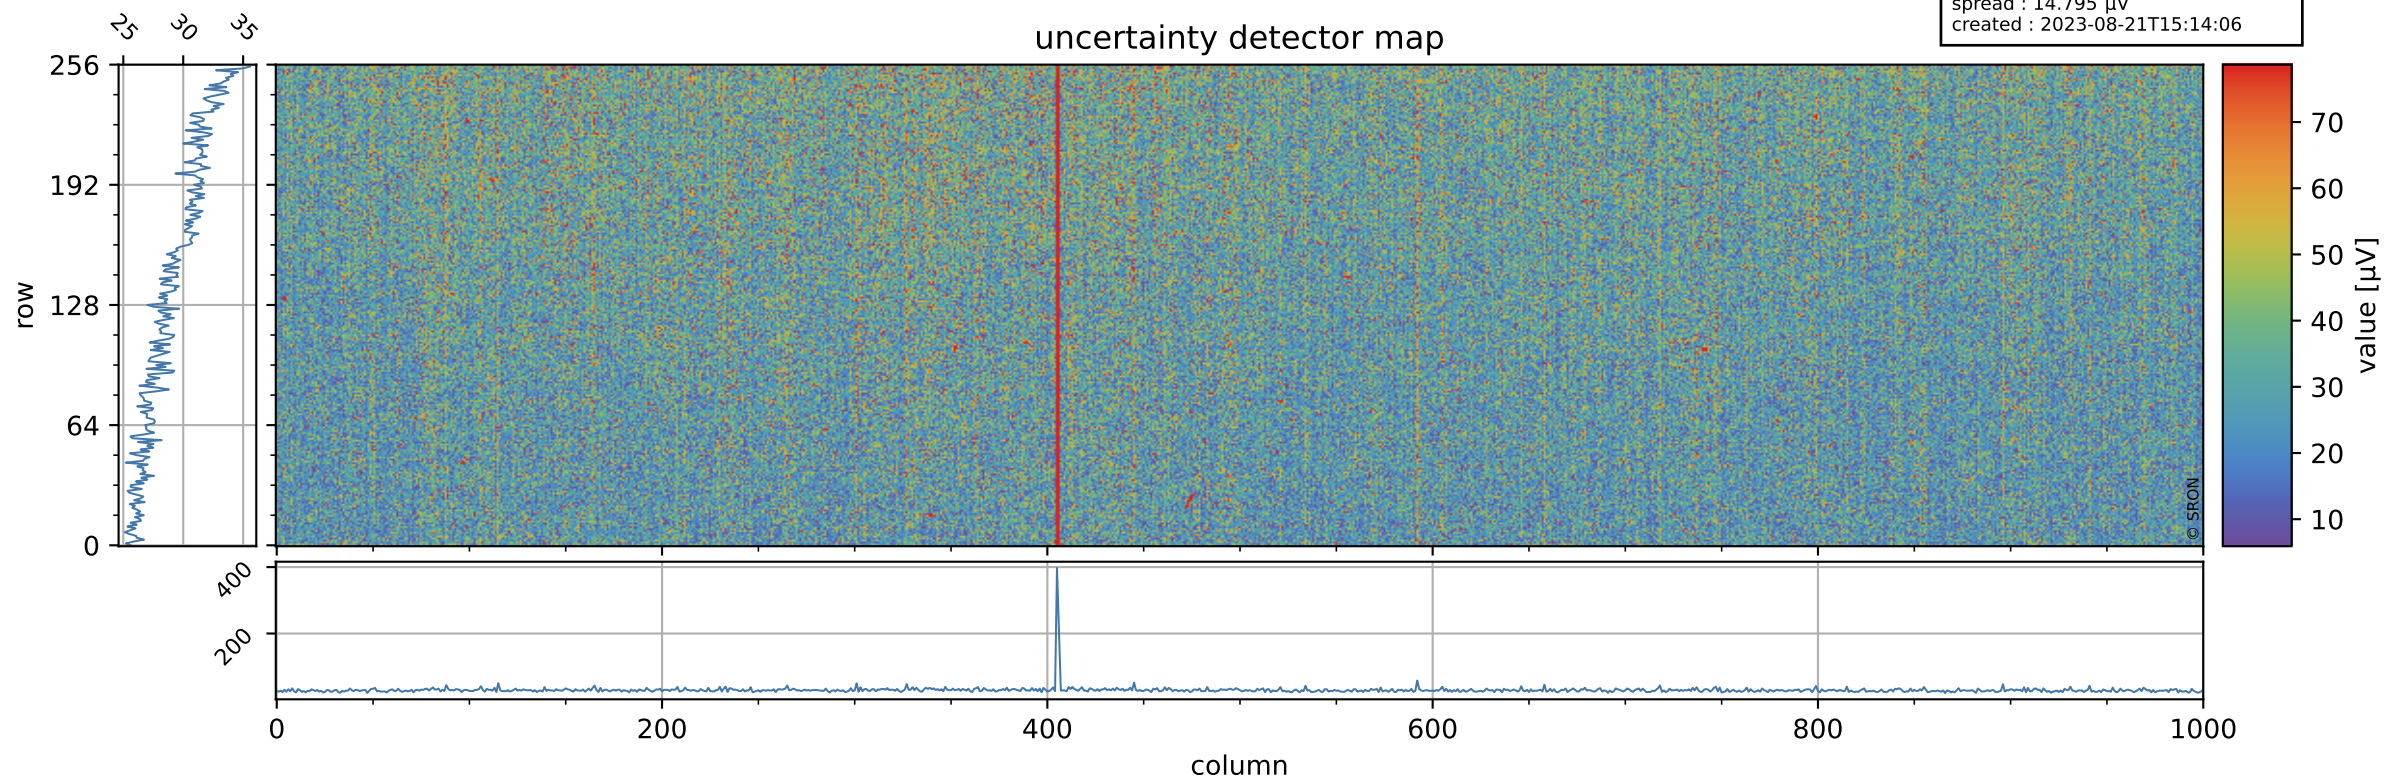

# Tropomi SWIR offset (official)

orbits : 19 in [23047, 23092]  
coverage : 2022-03-26 / 2022-03-29  
median : 0.52596 V  
spread : 0.035907 V  
created : 2023-08-21T15:14:06

## value detector map

# Tropomi SWIR offset (official)

orbits : 19 in [23047, 23092]  
coverage : 2022-03-26 / 2022-03-29  
median : 29.351  $\mu\text{V}$   
spread : 14.795  $\mu\text{V}$   
created : 2023-08-21T15:14:06

# Tropomi SWIR offset (official) ground-tracks of Sentinel-5P

orbits : 19 in [23047, 23092]  
coverage : 2022-03-26 / 2022-03-29  
created : 2023-08-21T15:14:07