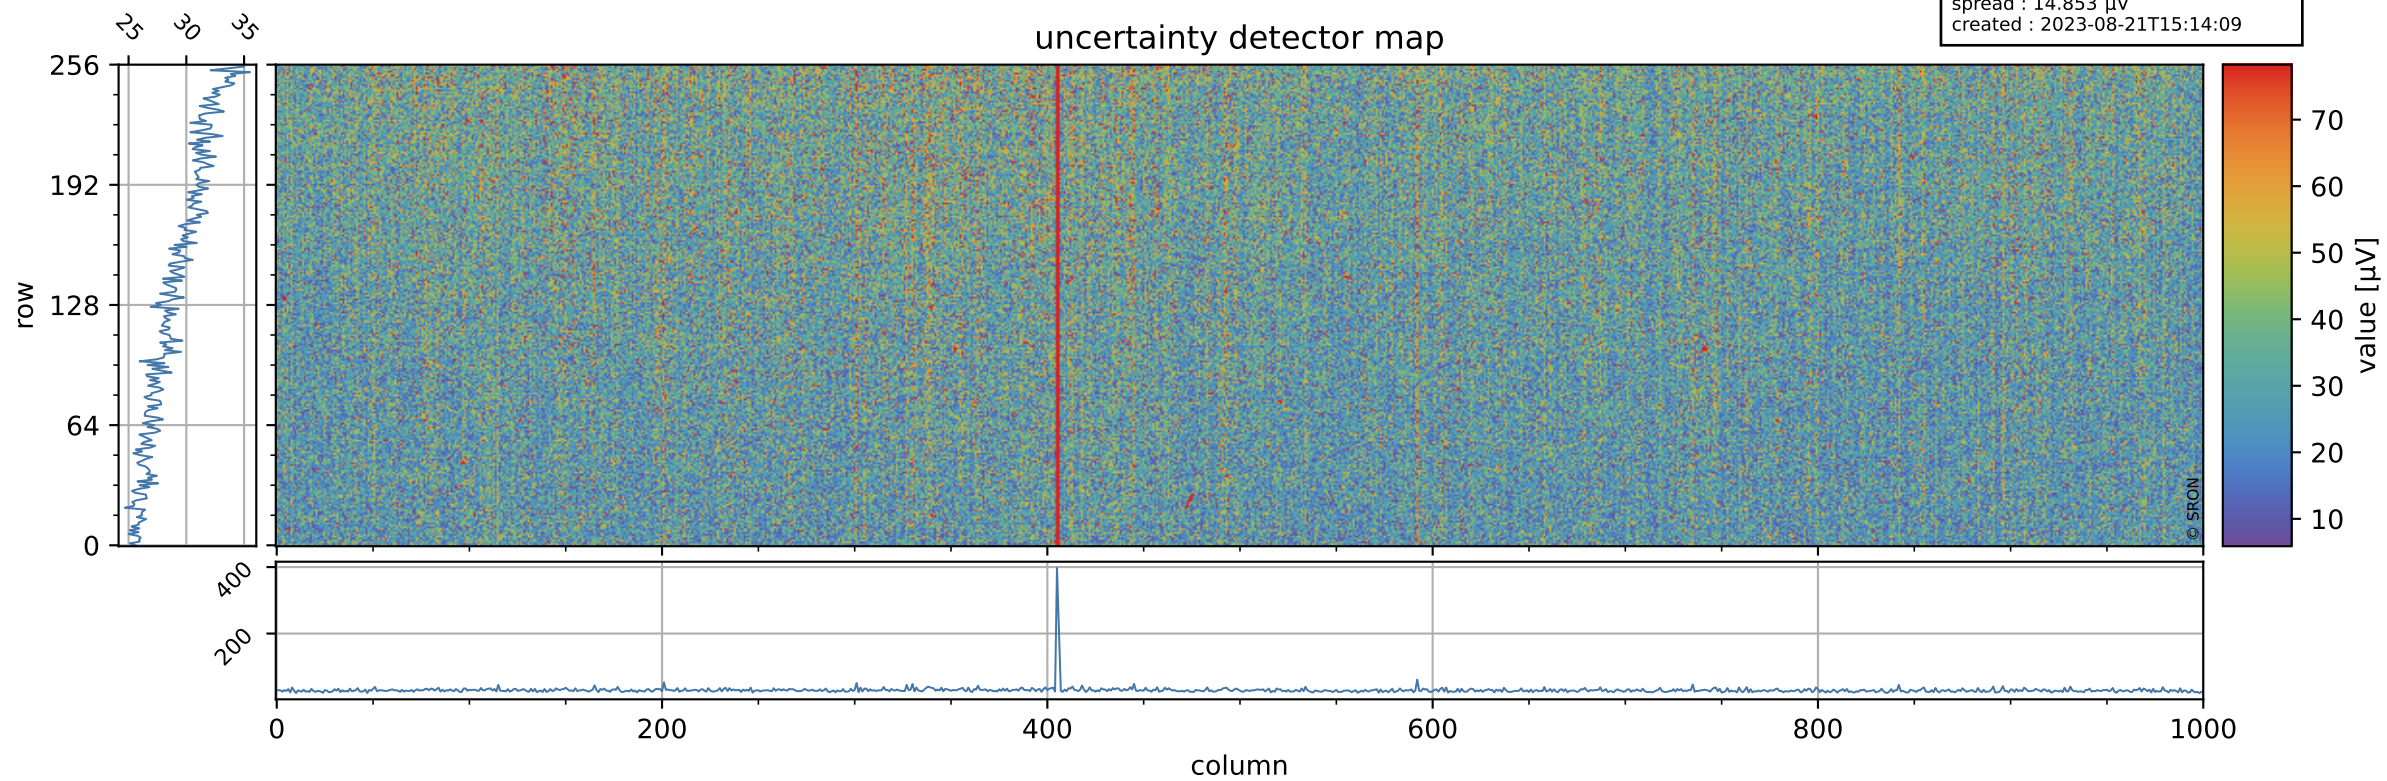

Tropomi SWIR offset (official)

orbits : 20 in [23062, 23107]
coverage : 2022-03-26 / 2022-03-30
median : 0.52595 V
spread : 0.035907 V
created : 2023-08-21T15:14:09

value detector map

Tropomi SWIR offset (official)

orbits : 20 in [23062, 23107]
coverage : 2022-03-26 / 2022-03-30
median : 29.301 μV
spread : 14.853 μV
created : 2023-08-21T15:14:09

Tropomi SWIR offset (official)

orbits : 20 in [23062, 23107]
coverage : 2022-03-26 / 2022-03-30
median : -0.061969 mV
spread : 0.40498 mV
created : 2023-08-21T15:14:10

value compared with SWIR offset CKD

Tropomi SWIR offset (official) ground-tracks of Sentinel-5P

orbits : 20 in [23062, 23107]
coverage : 2022-03-26 / 2022-03-30
created : 2023-08-21T15:14:10

Tropomi SWIR offset (official)

orbits : [2827, 23107]
coverage : 2018-04-30 / 2022-03-30
created : 2023-08-21T15:14:11

trend of detector median & temperatures