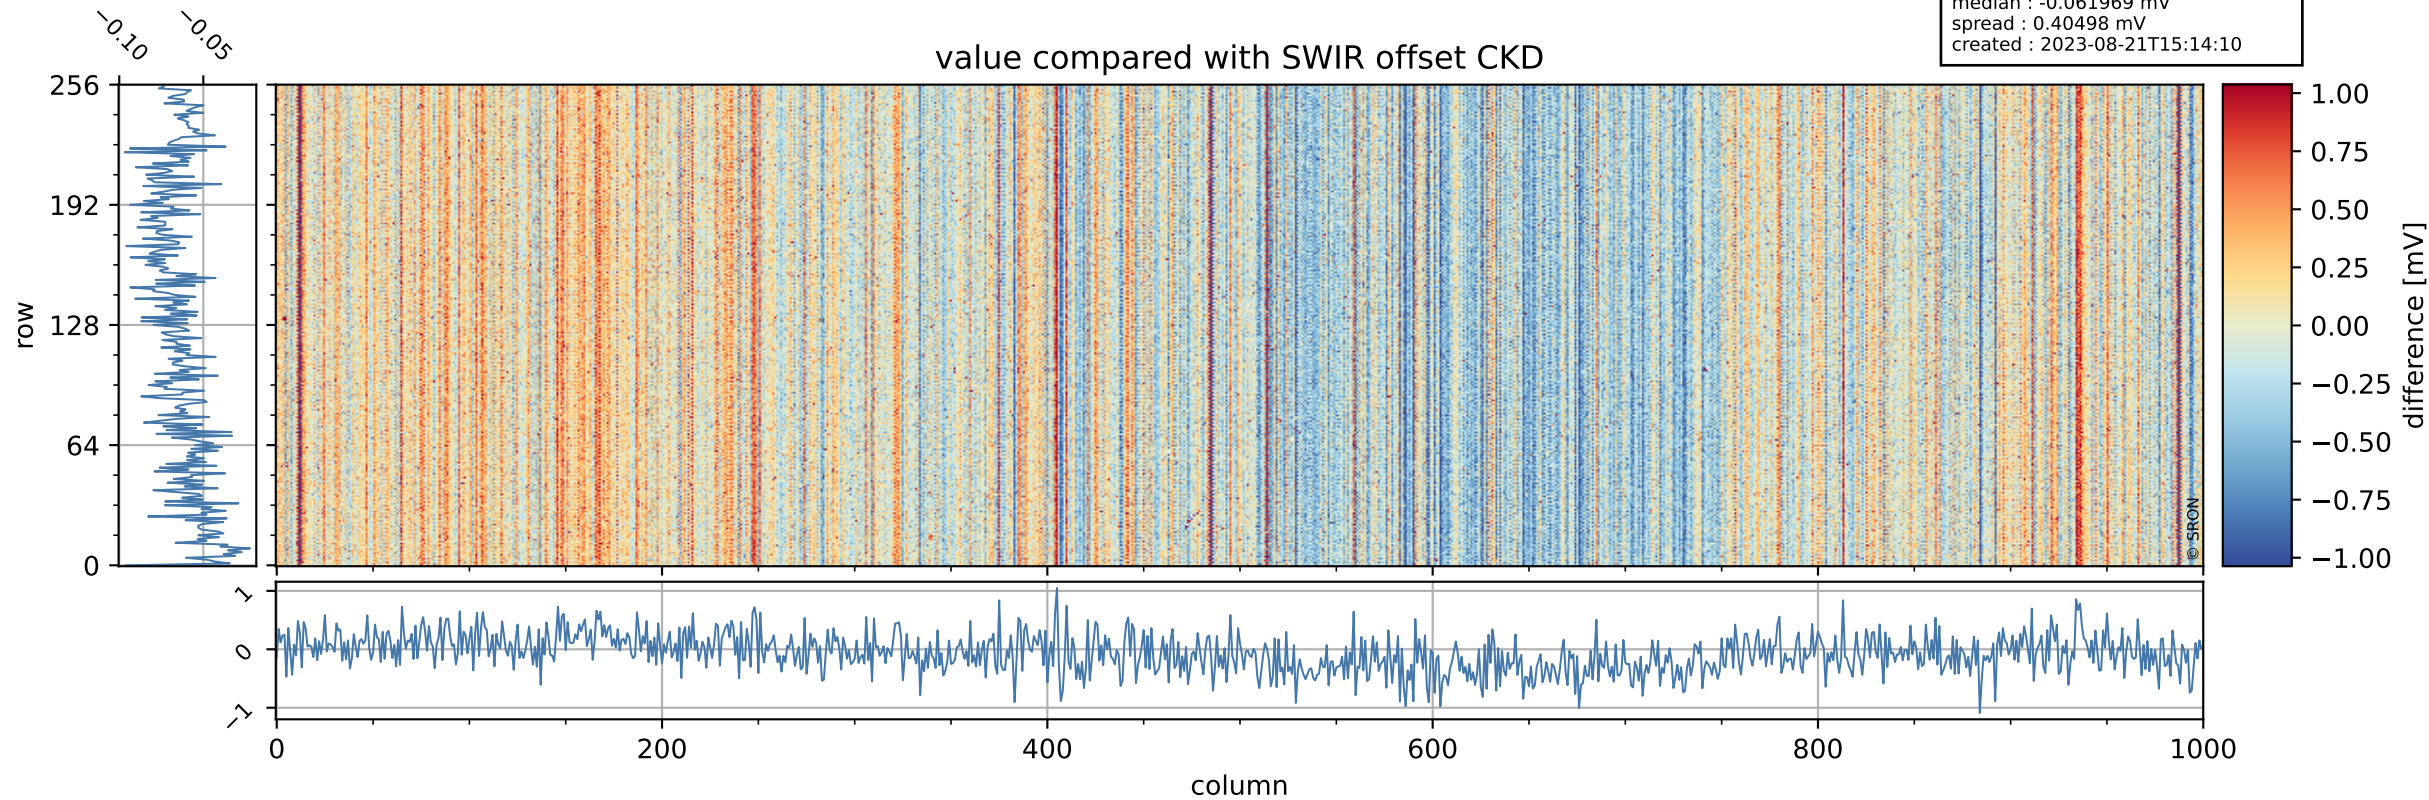

Tropomi SWIR offset (official)

orbits : 20 in [23062, 23107]
coverage : 2022-03-26 / 2022-03-30
median : 0.52595 V
spread : 0.035907 V
created : 2023-08-21T15:14:09

value detector map

Tropomi SWIR offset (official)

orbits : 20 in [23062, 23107]
coverage : 2022-03-26 / 2022-03-30
median : 29.301 μV
spread : 14.853 μV
created : 2023-08-21T15:14:09

Tropomi SWIR offset (official)

orbits : 20 in [23062, 23107]
coverage : 2022-03-26 / 2022-03-30
median : -0.061969 mV
spread : 0.40498 mV
created : 2023-08-21T15:14:10

value compared with SWIR offset CKD

Tropomi SWIR offset (official) ground-tracks of Sentinel-5P

orbits : 20 in [23062, 23107]
coverage : 2022-03-26 / 2022-03-30
created : 2023-08-21T15:14:10

Tropomi SWIR offset (official)

orbits : [2827, 23107]
coverage : 2018-04-30 / 2022-03-30
created : 2023-08-21T15:14:11

trend of detector median & temperatures