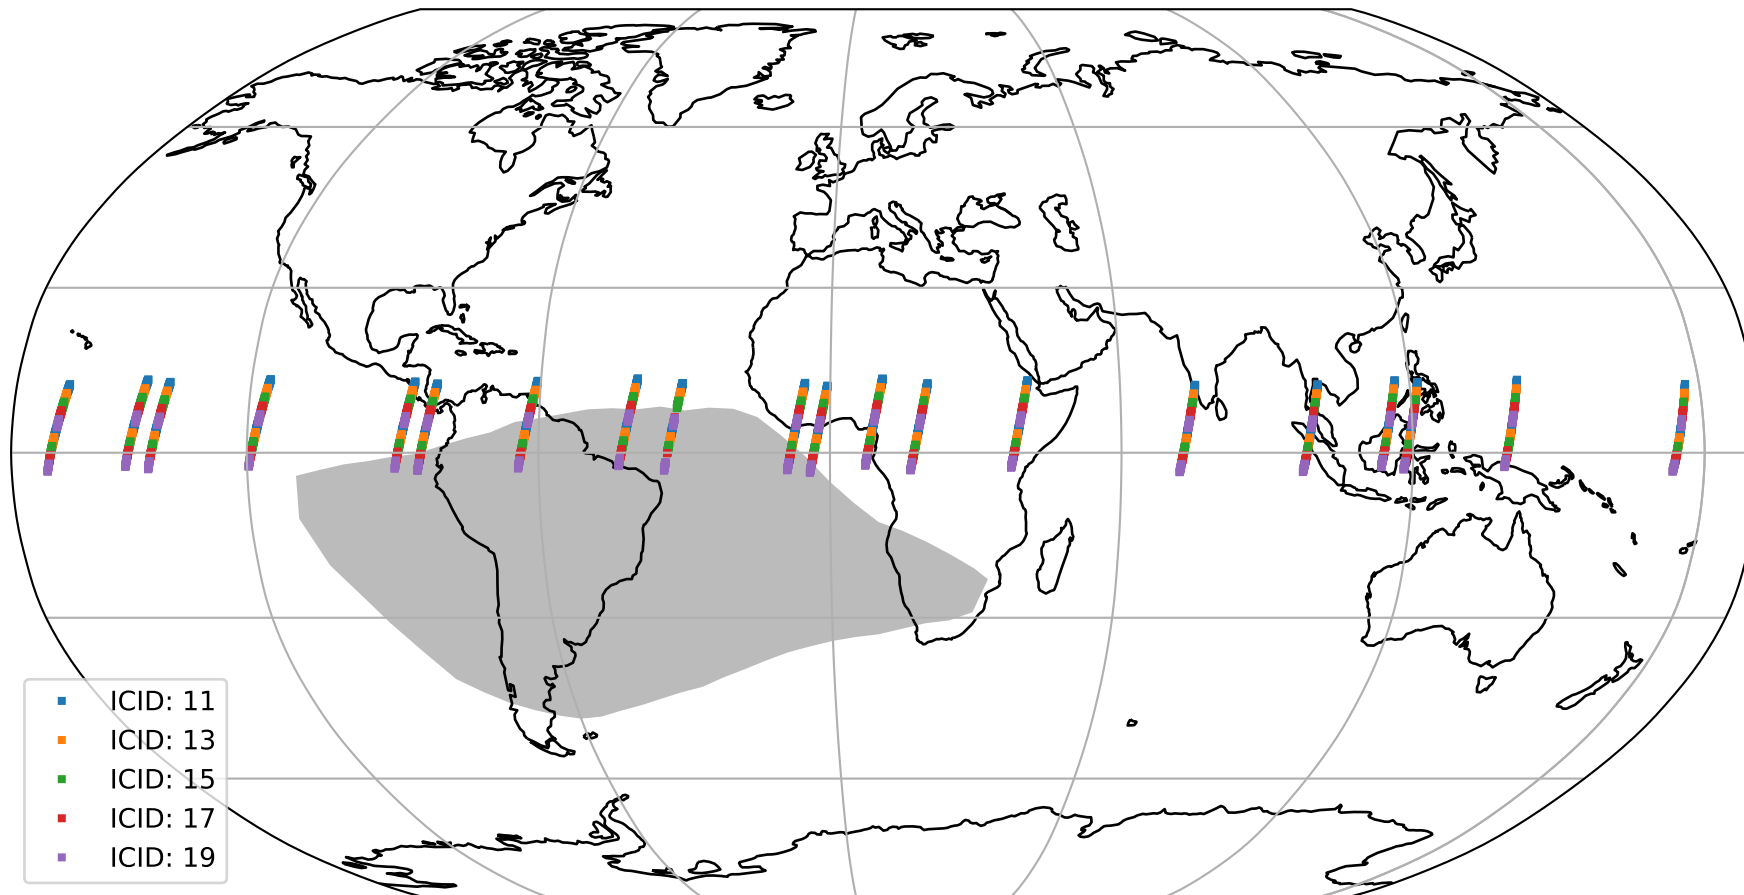

Tropomi SWIR offset (official)

orbits : 20 in [23062, 23107]
coverage : 2022-03-26 / 2022-03-30
median : 0.52595 V
spread : 0.035907 V
created : 2023-08-21T15:14:09

value detector map

Tropomi SWIR offset (official)

orbits : 20 in [23062, 23107]
coverage : 2022-03-26 / 2022-03-30
median : 29.301 μV
spread : 14.853 μV
created : 2023-08-21T15:14:09

Tropomi SWIR offset (official)

orbits : 20 in [23062, 23107]
coverage : 2022-03-26 / 2022-03-30
median : -0.061969 mV
spread : 0.40498 mV
created : 2023-08-21T15:14:10

value compared with SWIR offset CKD

Tropomi SWIR offset (official) ground-tracks of Sentinel-5P

orbits : 20 in [23062, 23107]
coverage : 2022-03-26 / 2022-03-30
created : 2023-08-21T15:14:10

Tropomi SWIR offset (official)

orbits : [2827, 23107]
coverage : 2018-04-30 / 2022-03-30
created : 2023-08-21T15:14:11

trend of detector median & temperatures