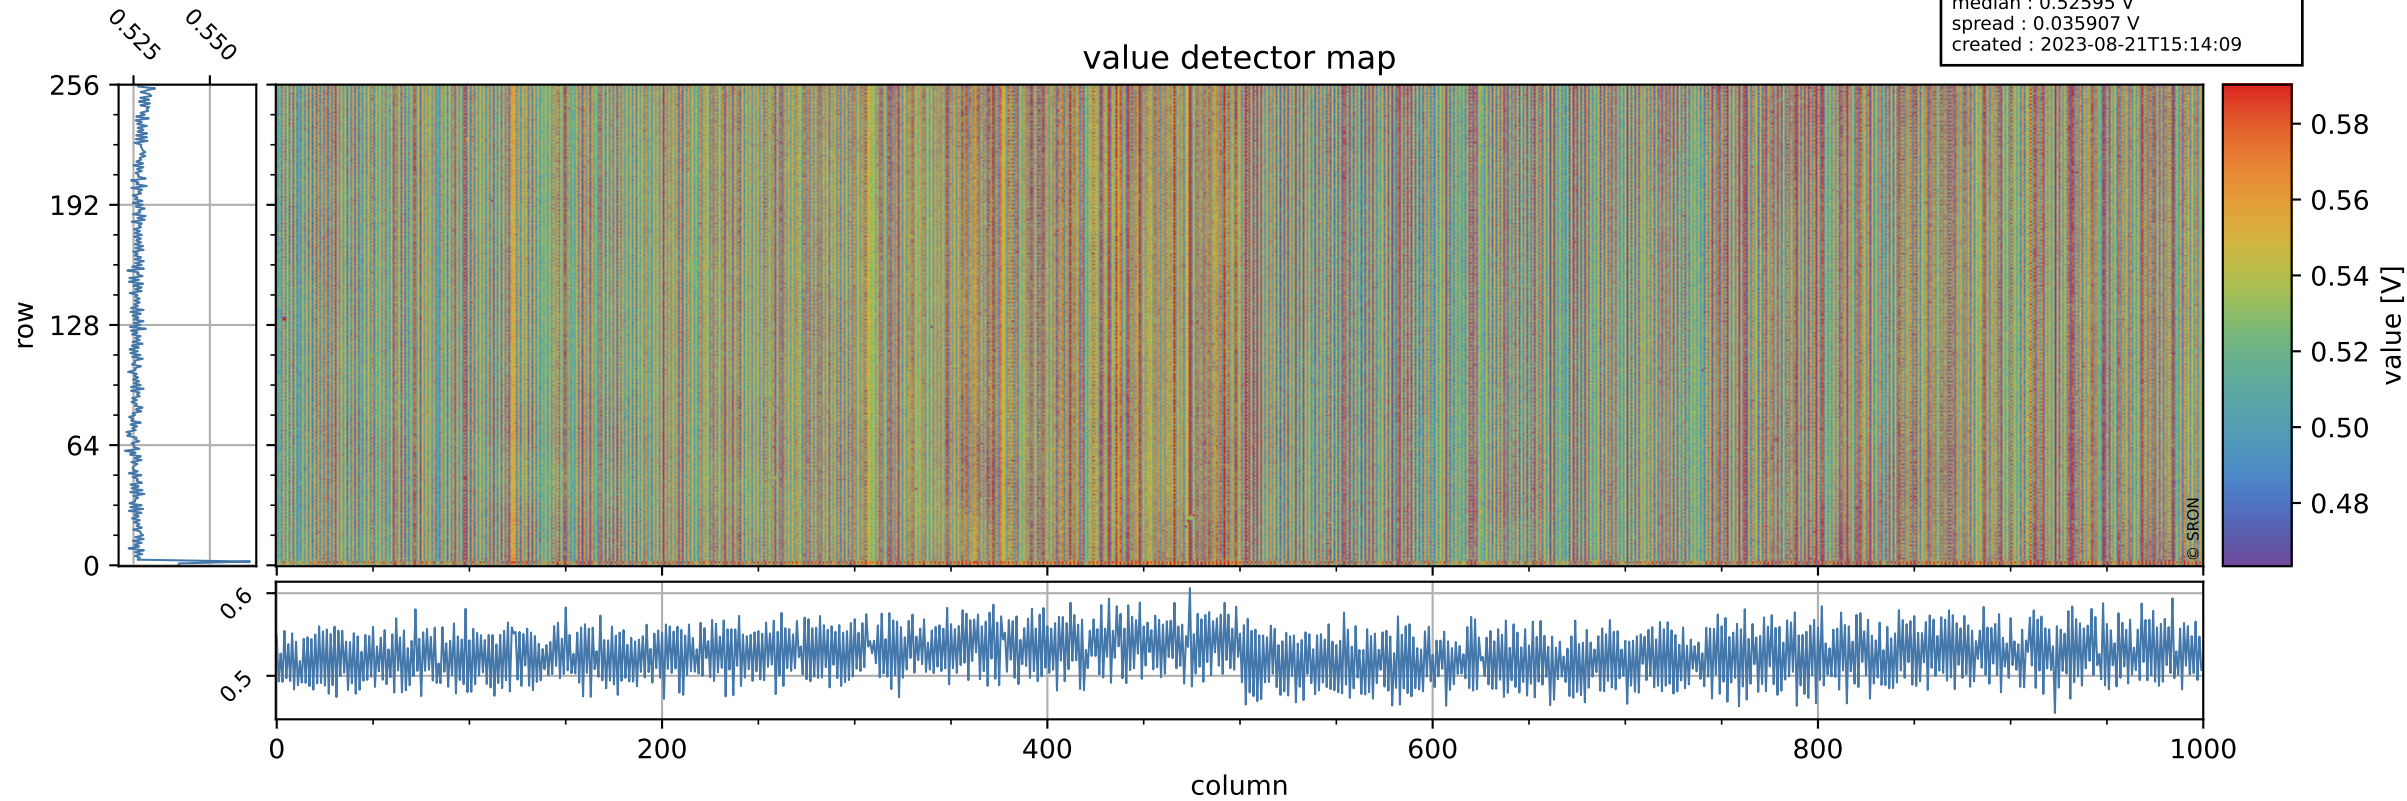

Tropomi SWIR offset (official)

orbits : 20 in [23062, 23107]
coverage : 2022-03-26 / 2022-03-30
median : 0.52595 V
spread : 0.035907 V
created : 2023-08-21T15:14:09

value detector map

Tropomi SWIR offset (official)

orbits : 20 in [23062, 23107]
coverage : 2022-03-26 / 2022-03-30
median : 29.301 μV
spread : 14.853 μV
created : 2023-08-21T15:14:09

Tropomi SWIR offset (official)

orbits : 20 in [23062, 23107]
coverage : 2022-03-26 / 2022-03-30
median : -0.061969 mV
spread : 0.40498 mV
created : 2023-08-21T15:14:10

value compared with SWIR offset CKD

Tropomi SWIR offset (official) ground-tracks of Sentinel-5P

orbits : 20 in [23062, 23107]
coverage : 2022-03-26 / 2022-03-30
created : 2023-08-21T15:14:10

Tropomi SWIR offset (official)

orbits : [2827, 23107]
coverage : 2018-04-30 / 2022-03-30
created : 2023-08-21T15:14:11

trend of detector median & temperatures