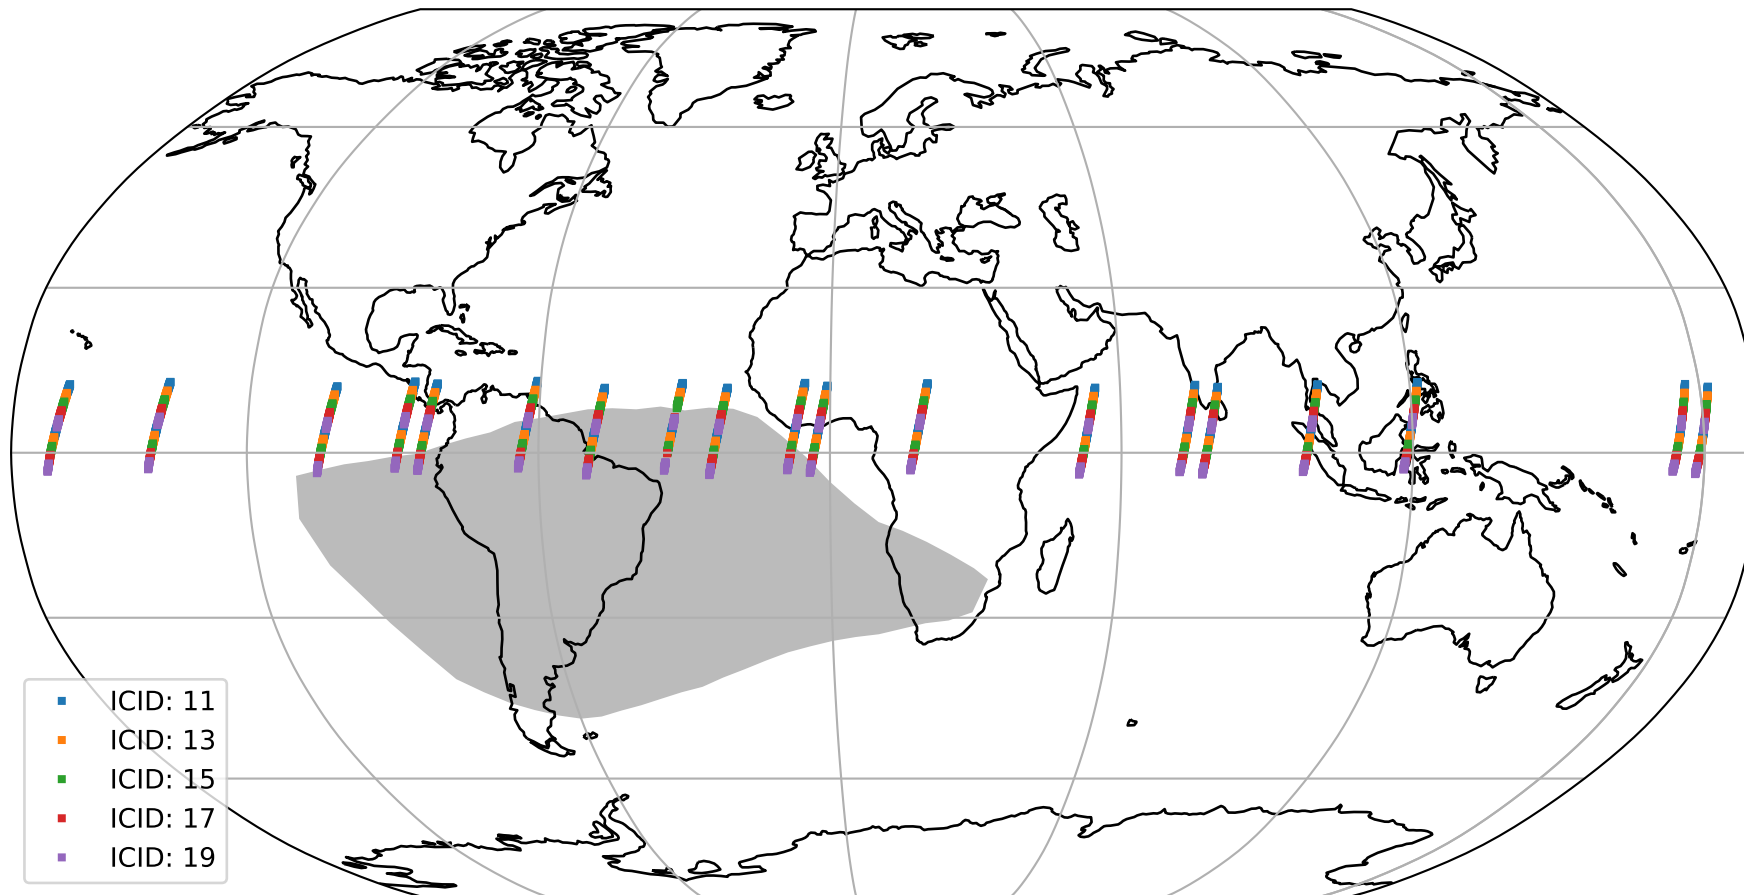

Tropomi SWIR offset (official)

orbits : 19 in [23077, 23122]
coverage : 2022-03-28 / 2022-03-31
median : 0.52594 V
spread : 0.035906 V
created : 2023-08-21T15:14:12

value detector map

Tropomi SWIR offset (official)

orbits : 19 in [23077, 23122]
coverage : 2022-03-28 / 2022-03-31
median : 30.671 μV
spread : 15.369 μV
created : 2023-08-21T15:14:13

Tropomi SWIR offset (official)

orbits : 19 in [23077, 23122]
coverage : 2022-03-28 / 2022-03-31
median : -0.071652 mV
spread : 0.40403 mV
created : 2023-08-21T15:14:13

value compared with SWIR offset CKD

Tropomi SWIR offset (official) ground-tracks of Sentinel-5P

orbits : 19 in [23077, 23122]
coverage : 2022-03-28 / 2022-03-31
created : 2023-08-21T15:14:14

Tropomi SWIR offset (official)

orbits : [2827, 23122]
coverage : 2018-04-30 / 2022-03-31
created : 2023-08-21T15:14:14

trend of detector median & temperatures