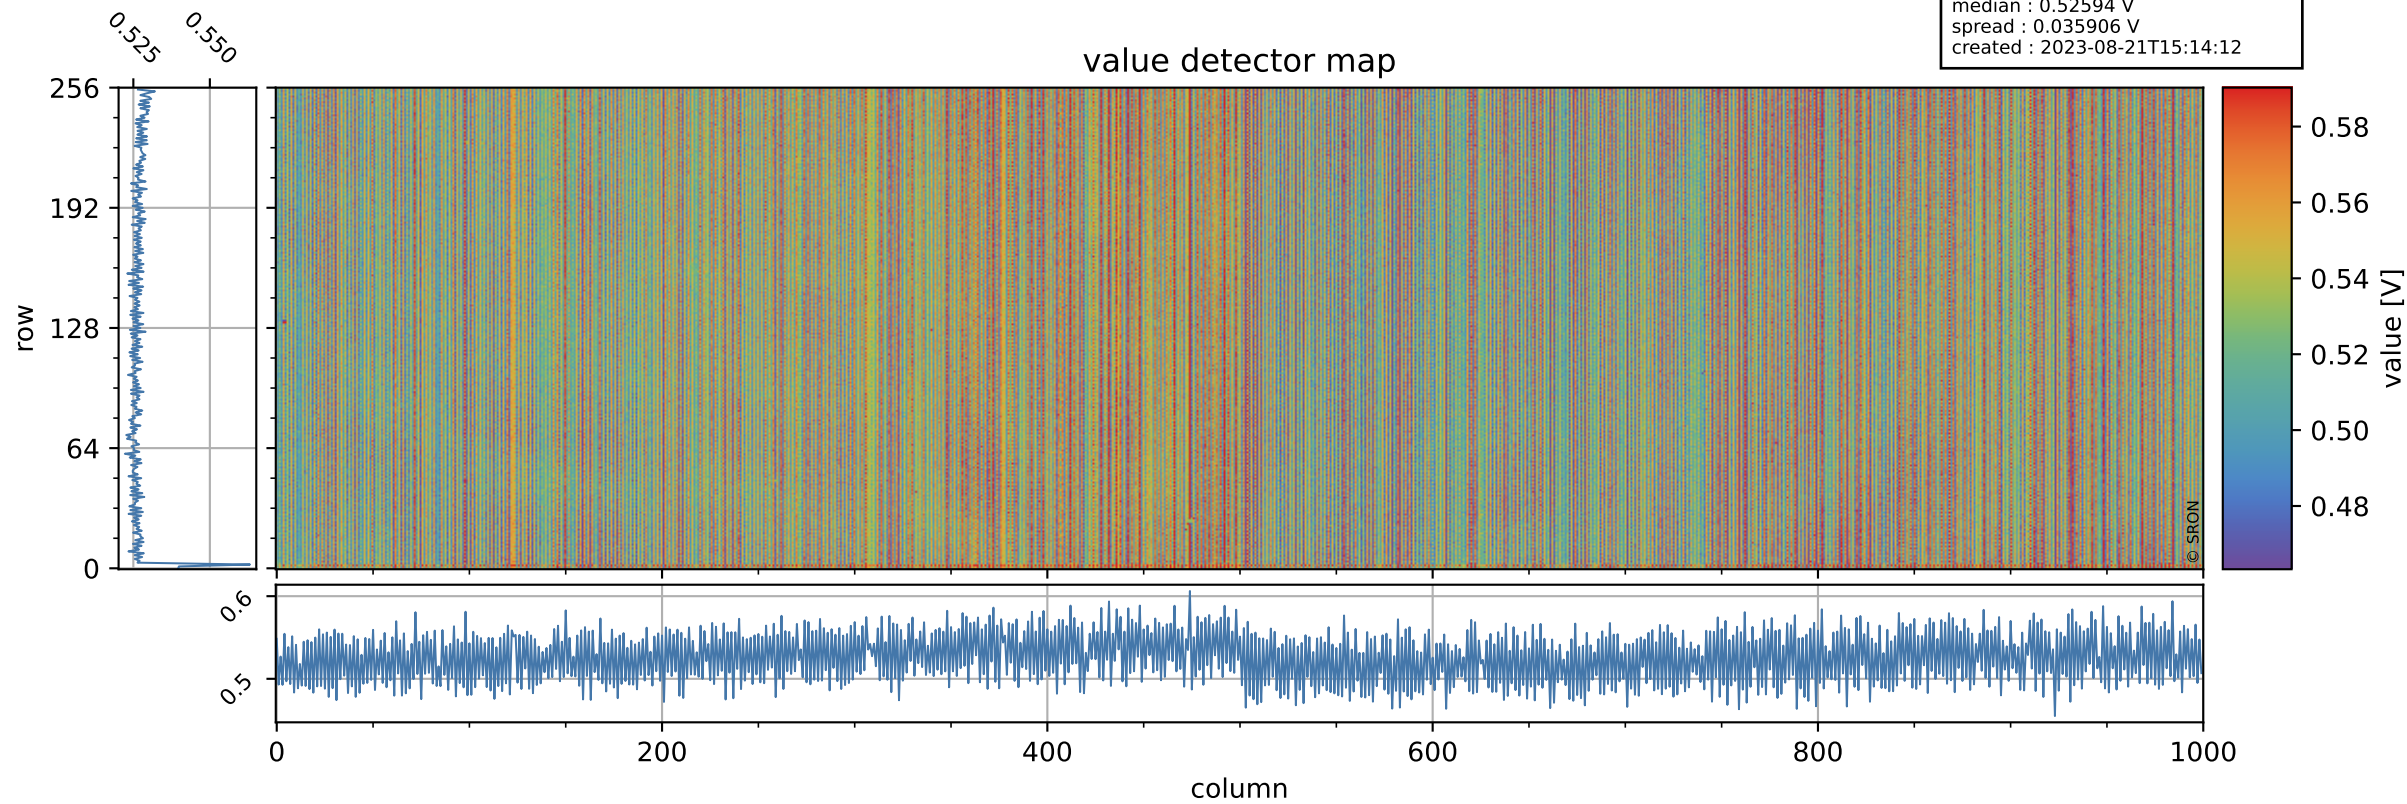

Tropomi SWIR offset (official)

orbits : 19 in [23077, 23122]
coverage : 2022-03-28 / 2022-03-31
median : 0.52594 V
spread : 0.035906 V
created : 2023-08-21T15:14:12

value detector map

Tropomi SWIR offset (official)

orbits : 19 in [23077, 23122]
coverage : 2022-03-28 / 2022-03-31
median : 30.671 μV
spread : 15.369 μV
created : 2023-08-21T15:14:13

Tropomi SWIR offset (official)

orbits : 19 in [23077, 23122]
coverage : 2022-03-28 / 2022-03-31
median : -0.071652 mV
spread : 0.40403 mV
created : 2023-08-21T15:14:13

value compared with SWIR offset CKD

Tropomi SWIR offset (official) ground-tracks of Sentinel-5P

orbits : 19 in [23077, 23122]
coverage : 2022-03-28 / 2022-03-31
created : 2023-08-21T15:14:14

Tropomi SWIR offset (official)

orbits : [2827, 23122]
coverage : 2018-04-30 / 2022-03-31
created : 2023-08-21T15:14:14

trend of detector median & temperatures