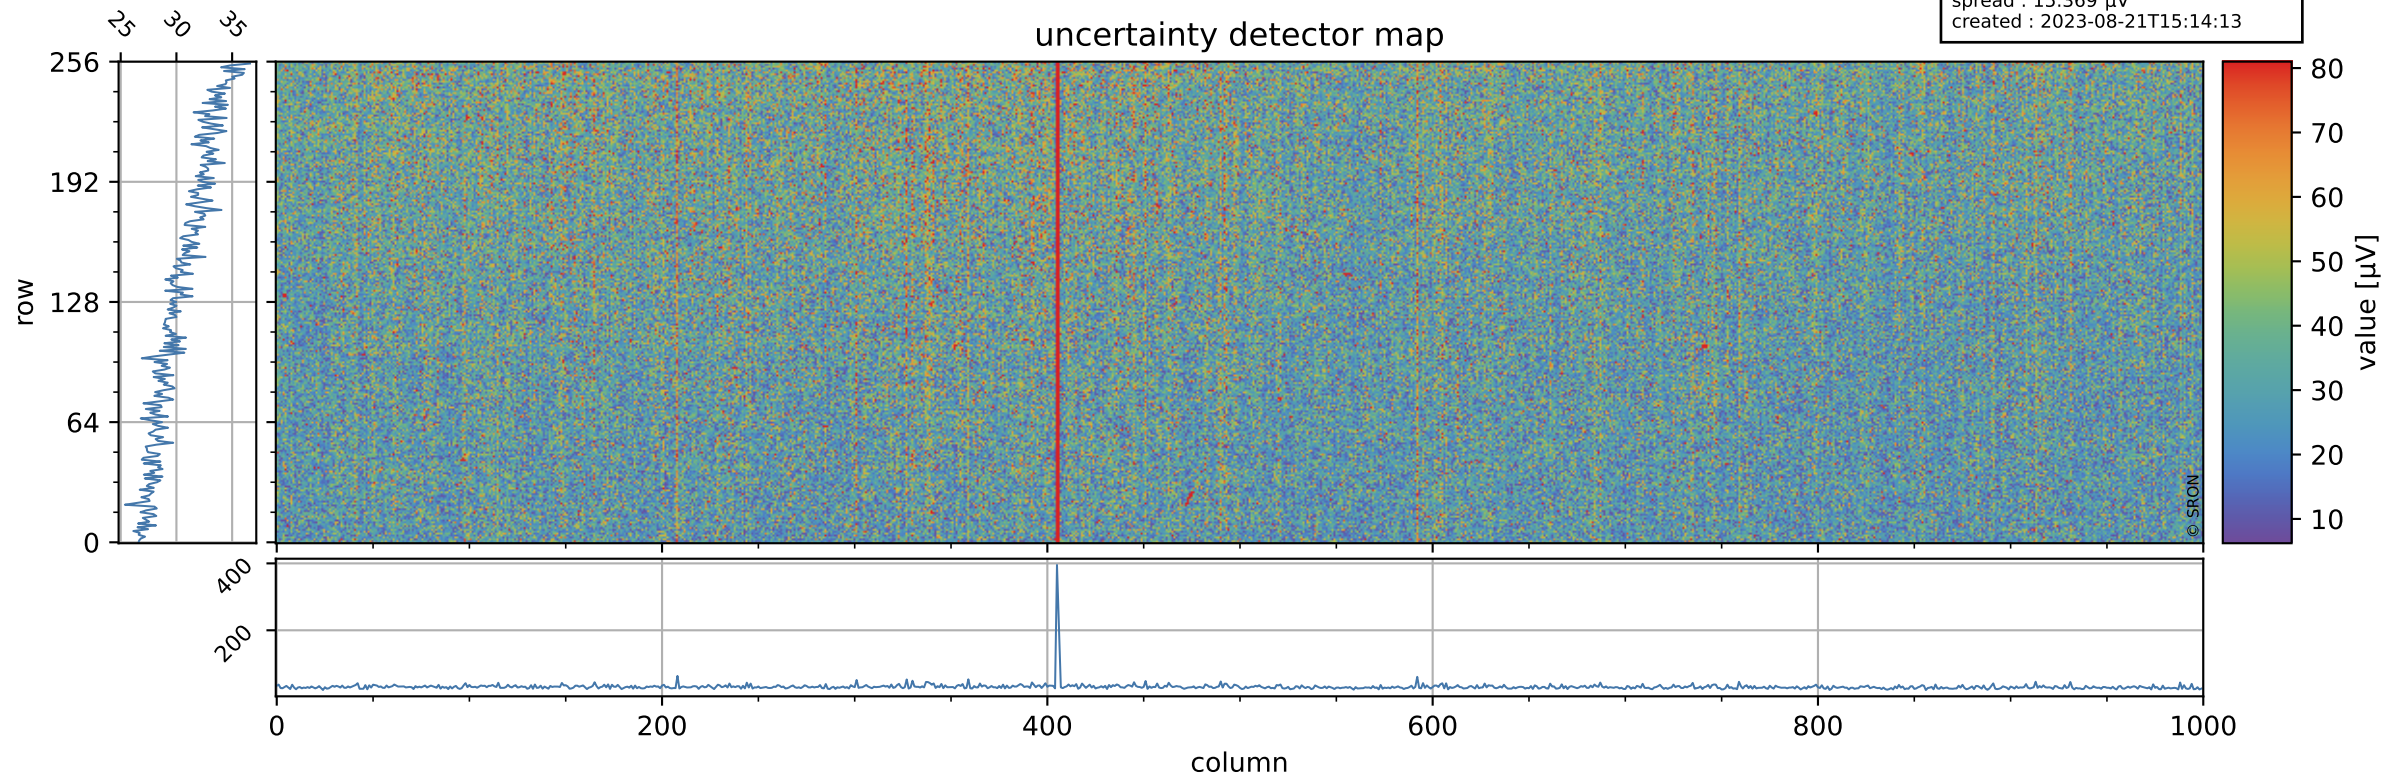

Tropomi SWIR offset (official)

orbits : 19 in [23077, 23122]
coverage : 2022-03-28 / 2022-03-31
median : 0.52594 V
spread : 0.035906 V
created : 2023-08-21T15:14:12

value detector map

Tropomi SWIR offset (official)

orbits : 19 in [23077, 23122]
coverage : 2022-03-28 / 2022-03-31
median : 30.671 μV
spread : 15.369 μV
created : 2023-08-21T15:14:13

Tropomi SWIR offset (official)

orbits : 19 in [23077, 23122]
coverage : 2022-03-28 / 2022-03-31
median : -0.071652 mV
spread : 0.40403 mV
created : 2023-08-21T15:14:13

value compared with SWIR offset CKD

Tropomi SWIR offset (official) ground-tracks of Sentinel-5P

orbits : 19 in [23077, 23122]
coverage : 2022-03-28 / 2022-03-31
created : 2023-08-21T15:14:14

Tropomi SWIR offset (official)

orbits : [2827, 23122]
coverage : 2018-04-30 / 2022-03-31
created : 2023-08-21T15:14:14

trend of detector median & temperatures