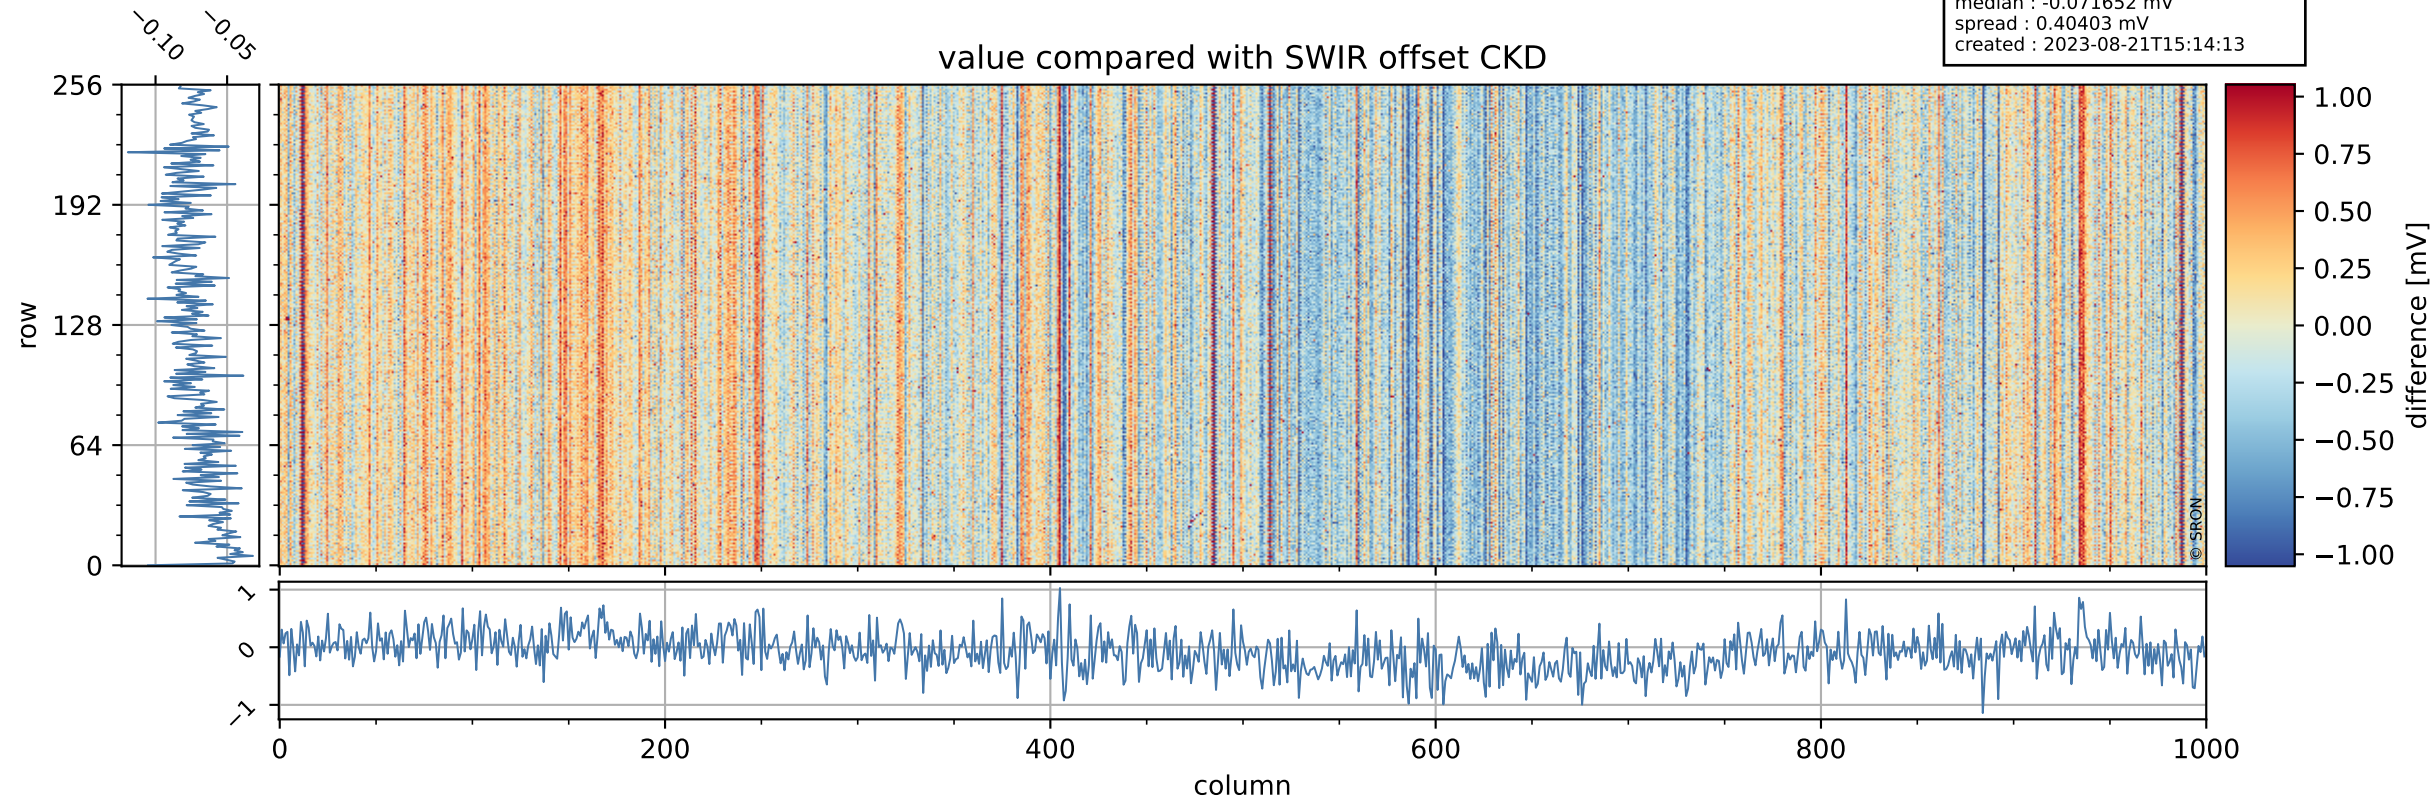

Tropomi SWIR offset (official)

orbits : 19 in [23077, 23122]
coverage : 2022-03-28 / 2022-03-31
median : 0.52594 V
spread : 0.035906 V
created : 2023-08-21T15:14:12

value detector map

Tropomi SWIR offset (official)

orbits : 19 in [23077, 23122]
coverage : 2022-03-28 / 2022-03-31
median : 30.671 μV
spread : 15.369 μV
created : 2023-08-21T15:14:13

Tropomi SWIR offset (official)

orbits : 19 in [23077, 23122]
coverage : 2022-03-28 / 2022-03-31
median : -0.071652 mV
spread : 0.40403 mV
created : 2023-08-21T15:14:13

value compared with SWIR offset CKD

Tropomi SWIR offset (official) ground-tracks of Sentinel-5P

orbits : 19 in [23077, 23122]
coverage : 2022-03-28 / 2022-03-31
created : 2023-08-21T15:14:14

Tropomi SWIR offset (official)

orbits : [2827, 23122]
coverage : 2018-04-30 / 2022-03-31
created : 2023-08-21T15:14:14

trend of detector median & temperatures